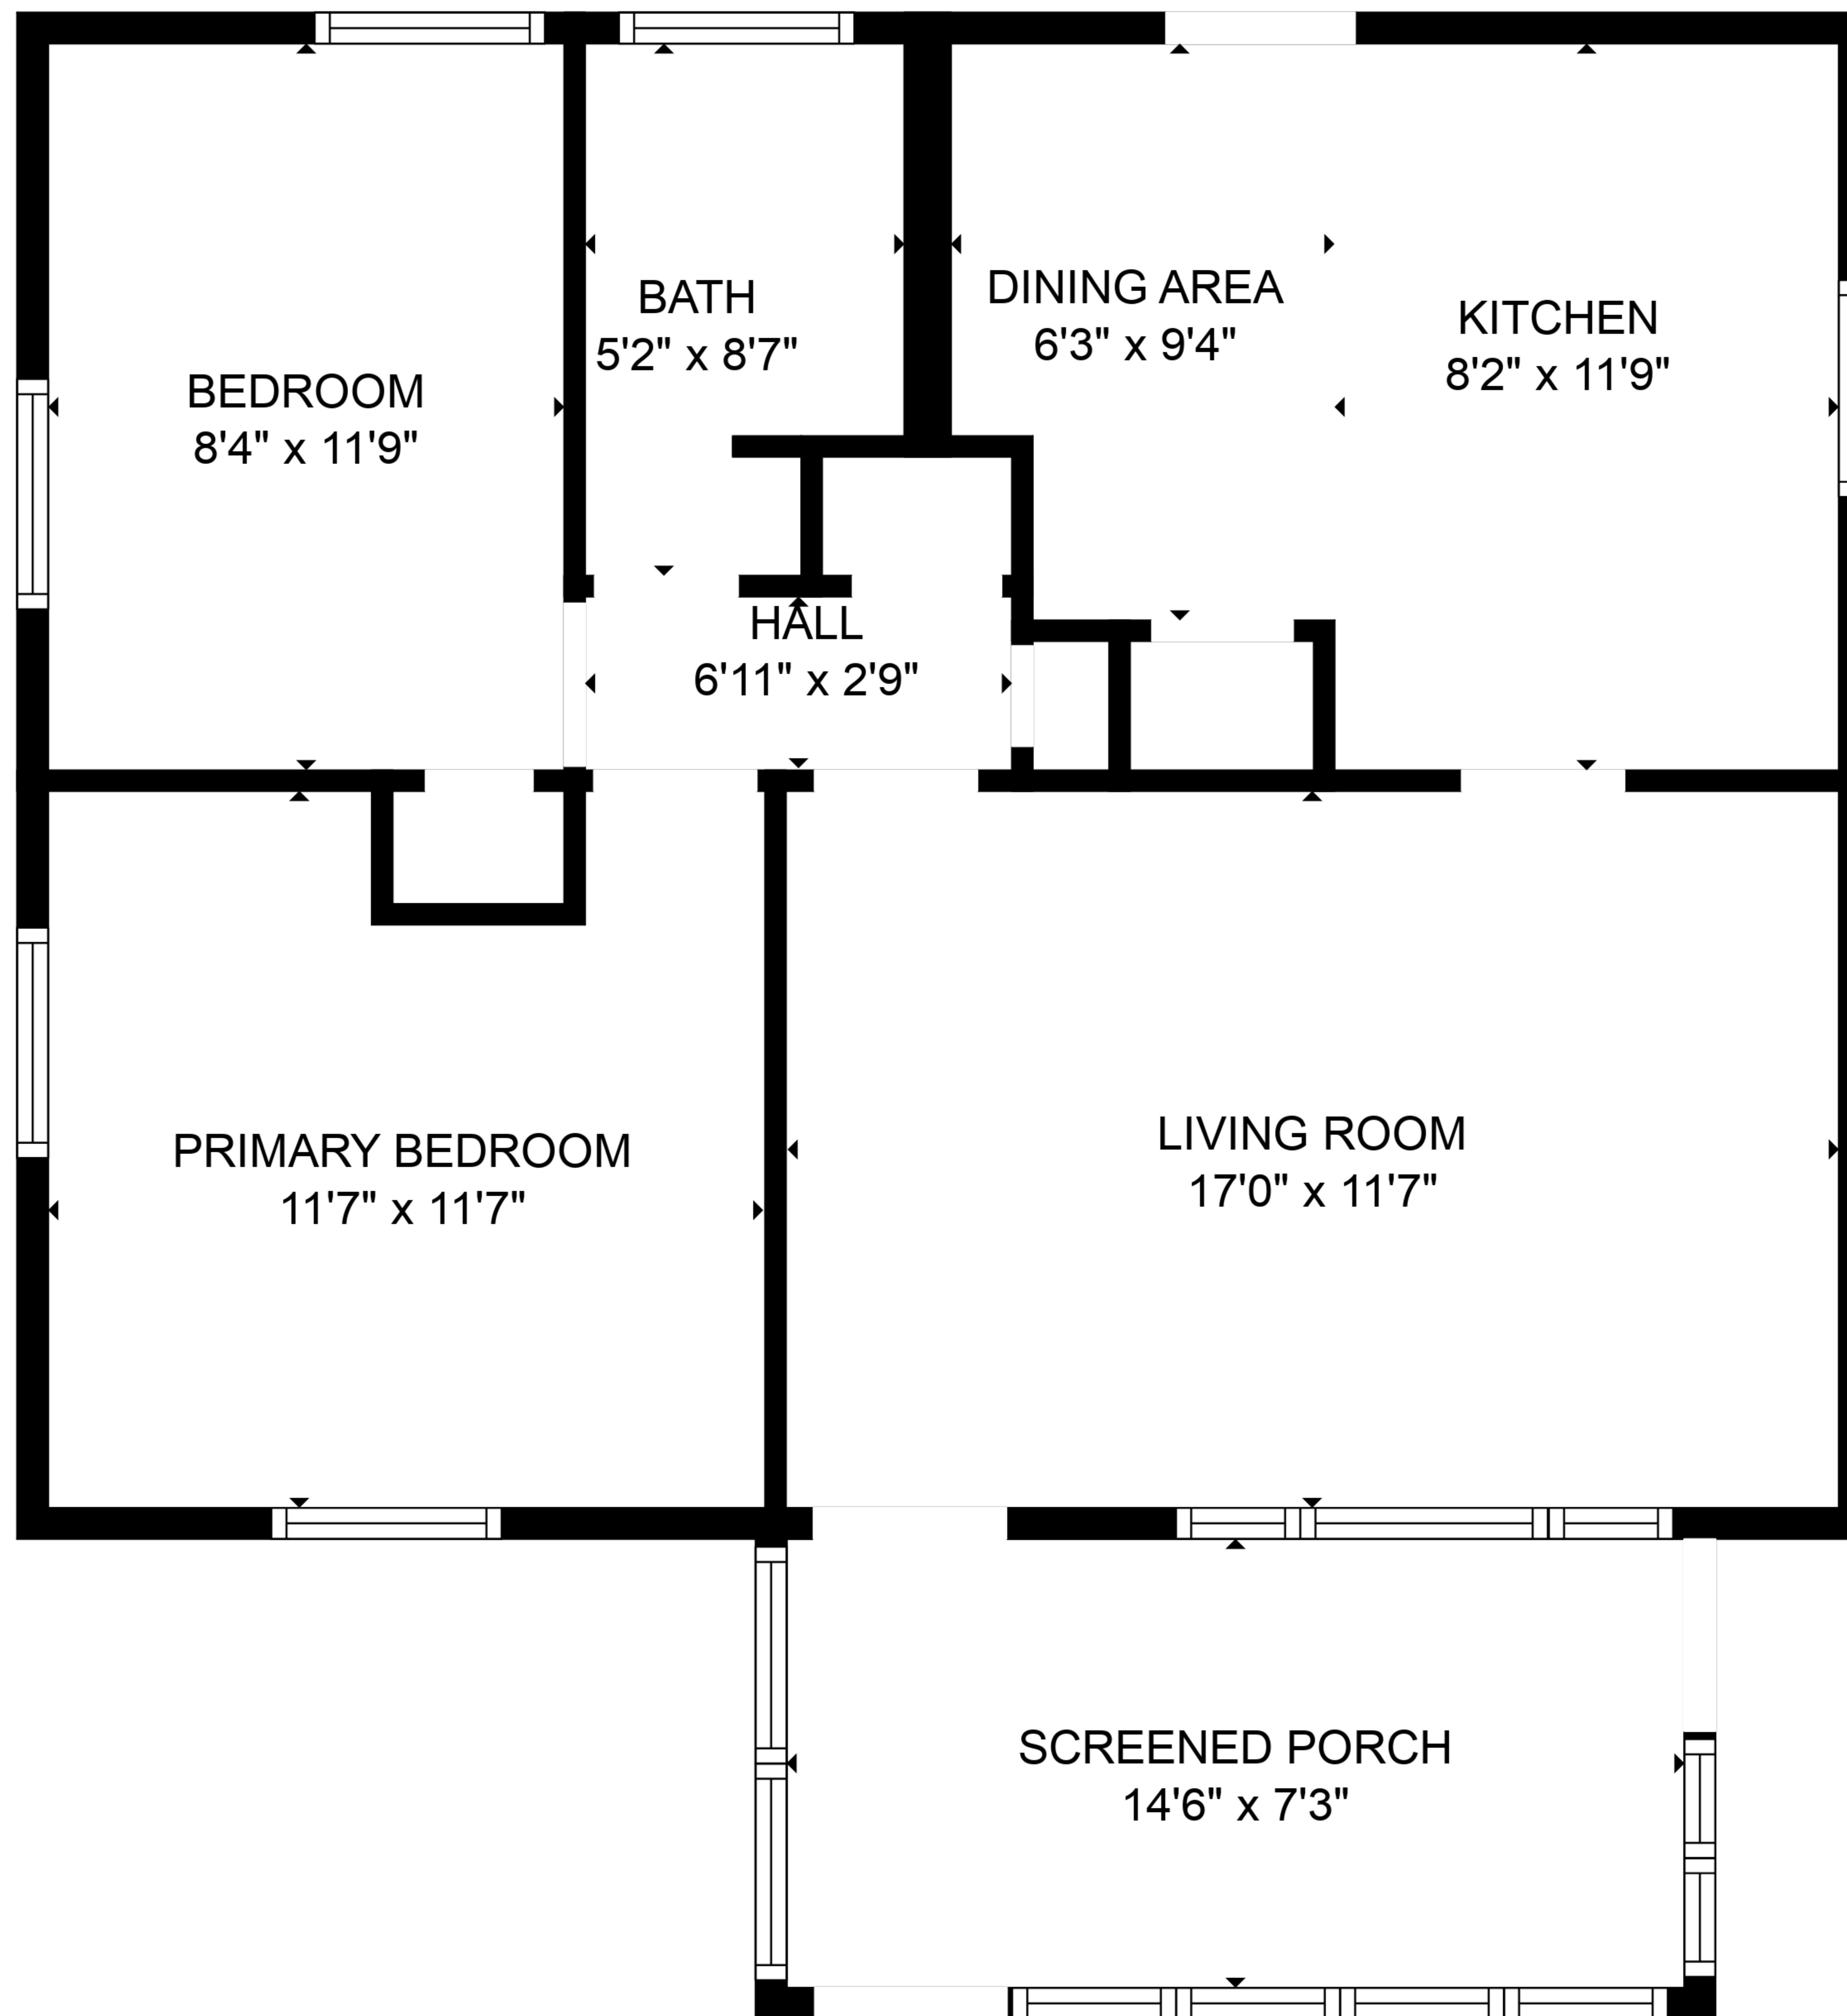

TOTAL: 689 sq. ft  
FLOOR 1: 689 sq. ft  
EXCLUDED AREAS: SCREENED PORCH: 106 sq. ft

TOTAL: 689 sq. ft  
FLOOR 1: 689 sq. ft  
EXCLUDED AREAS: SCREENED PORCH: 106 sq. ft