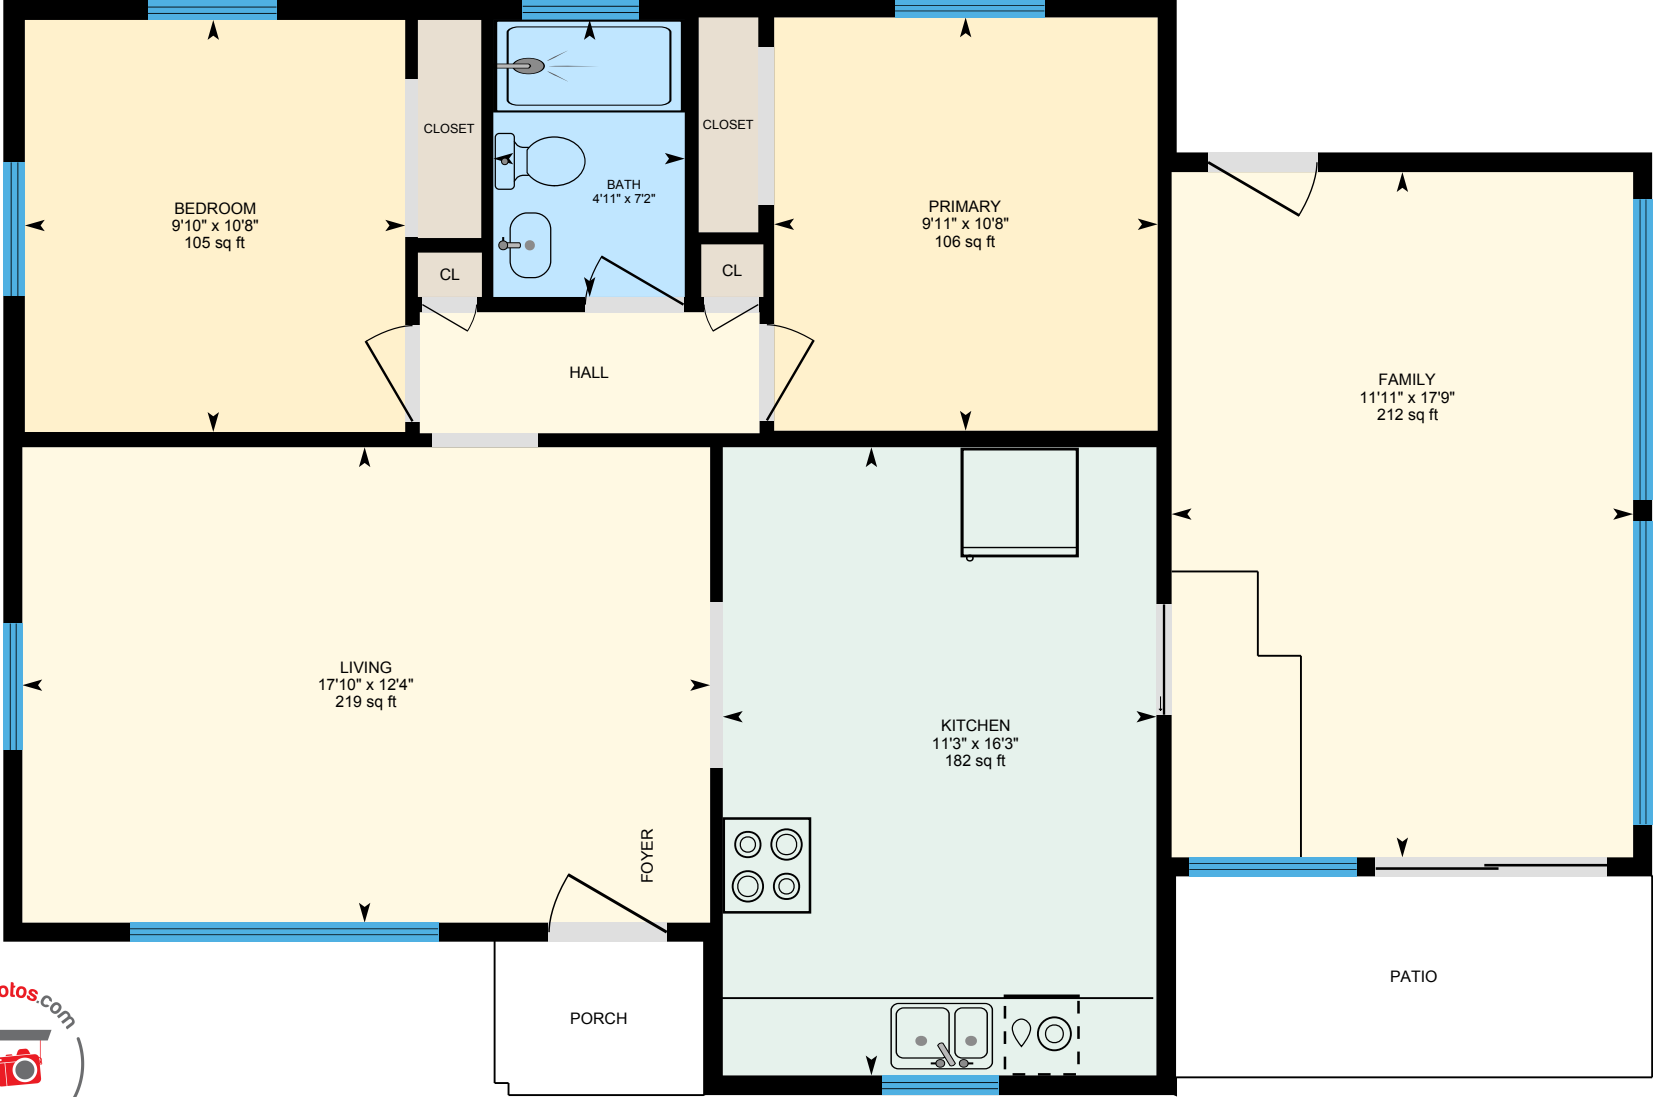

# 5241 Clark St, Keyes, CA

Main Floor Finished Area 1018.98 sq ft

PREPARED: 2024/08/27

White regions are excluded from total floor area in iGUIDE floor plans. All room dimensions and floor areas must be considered approximate and are subject to independent verification.