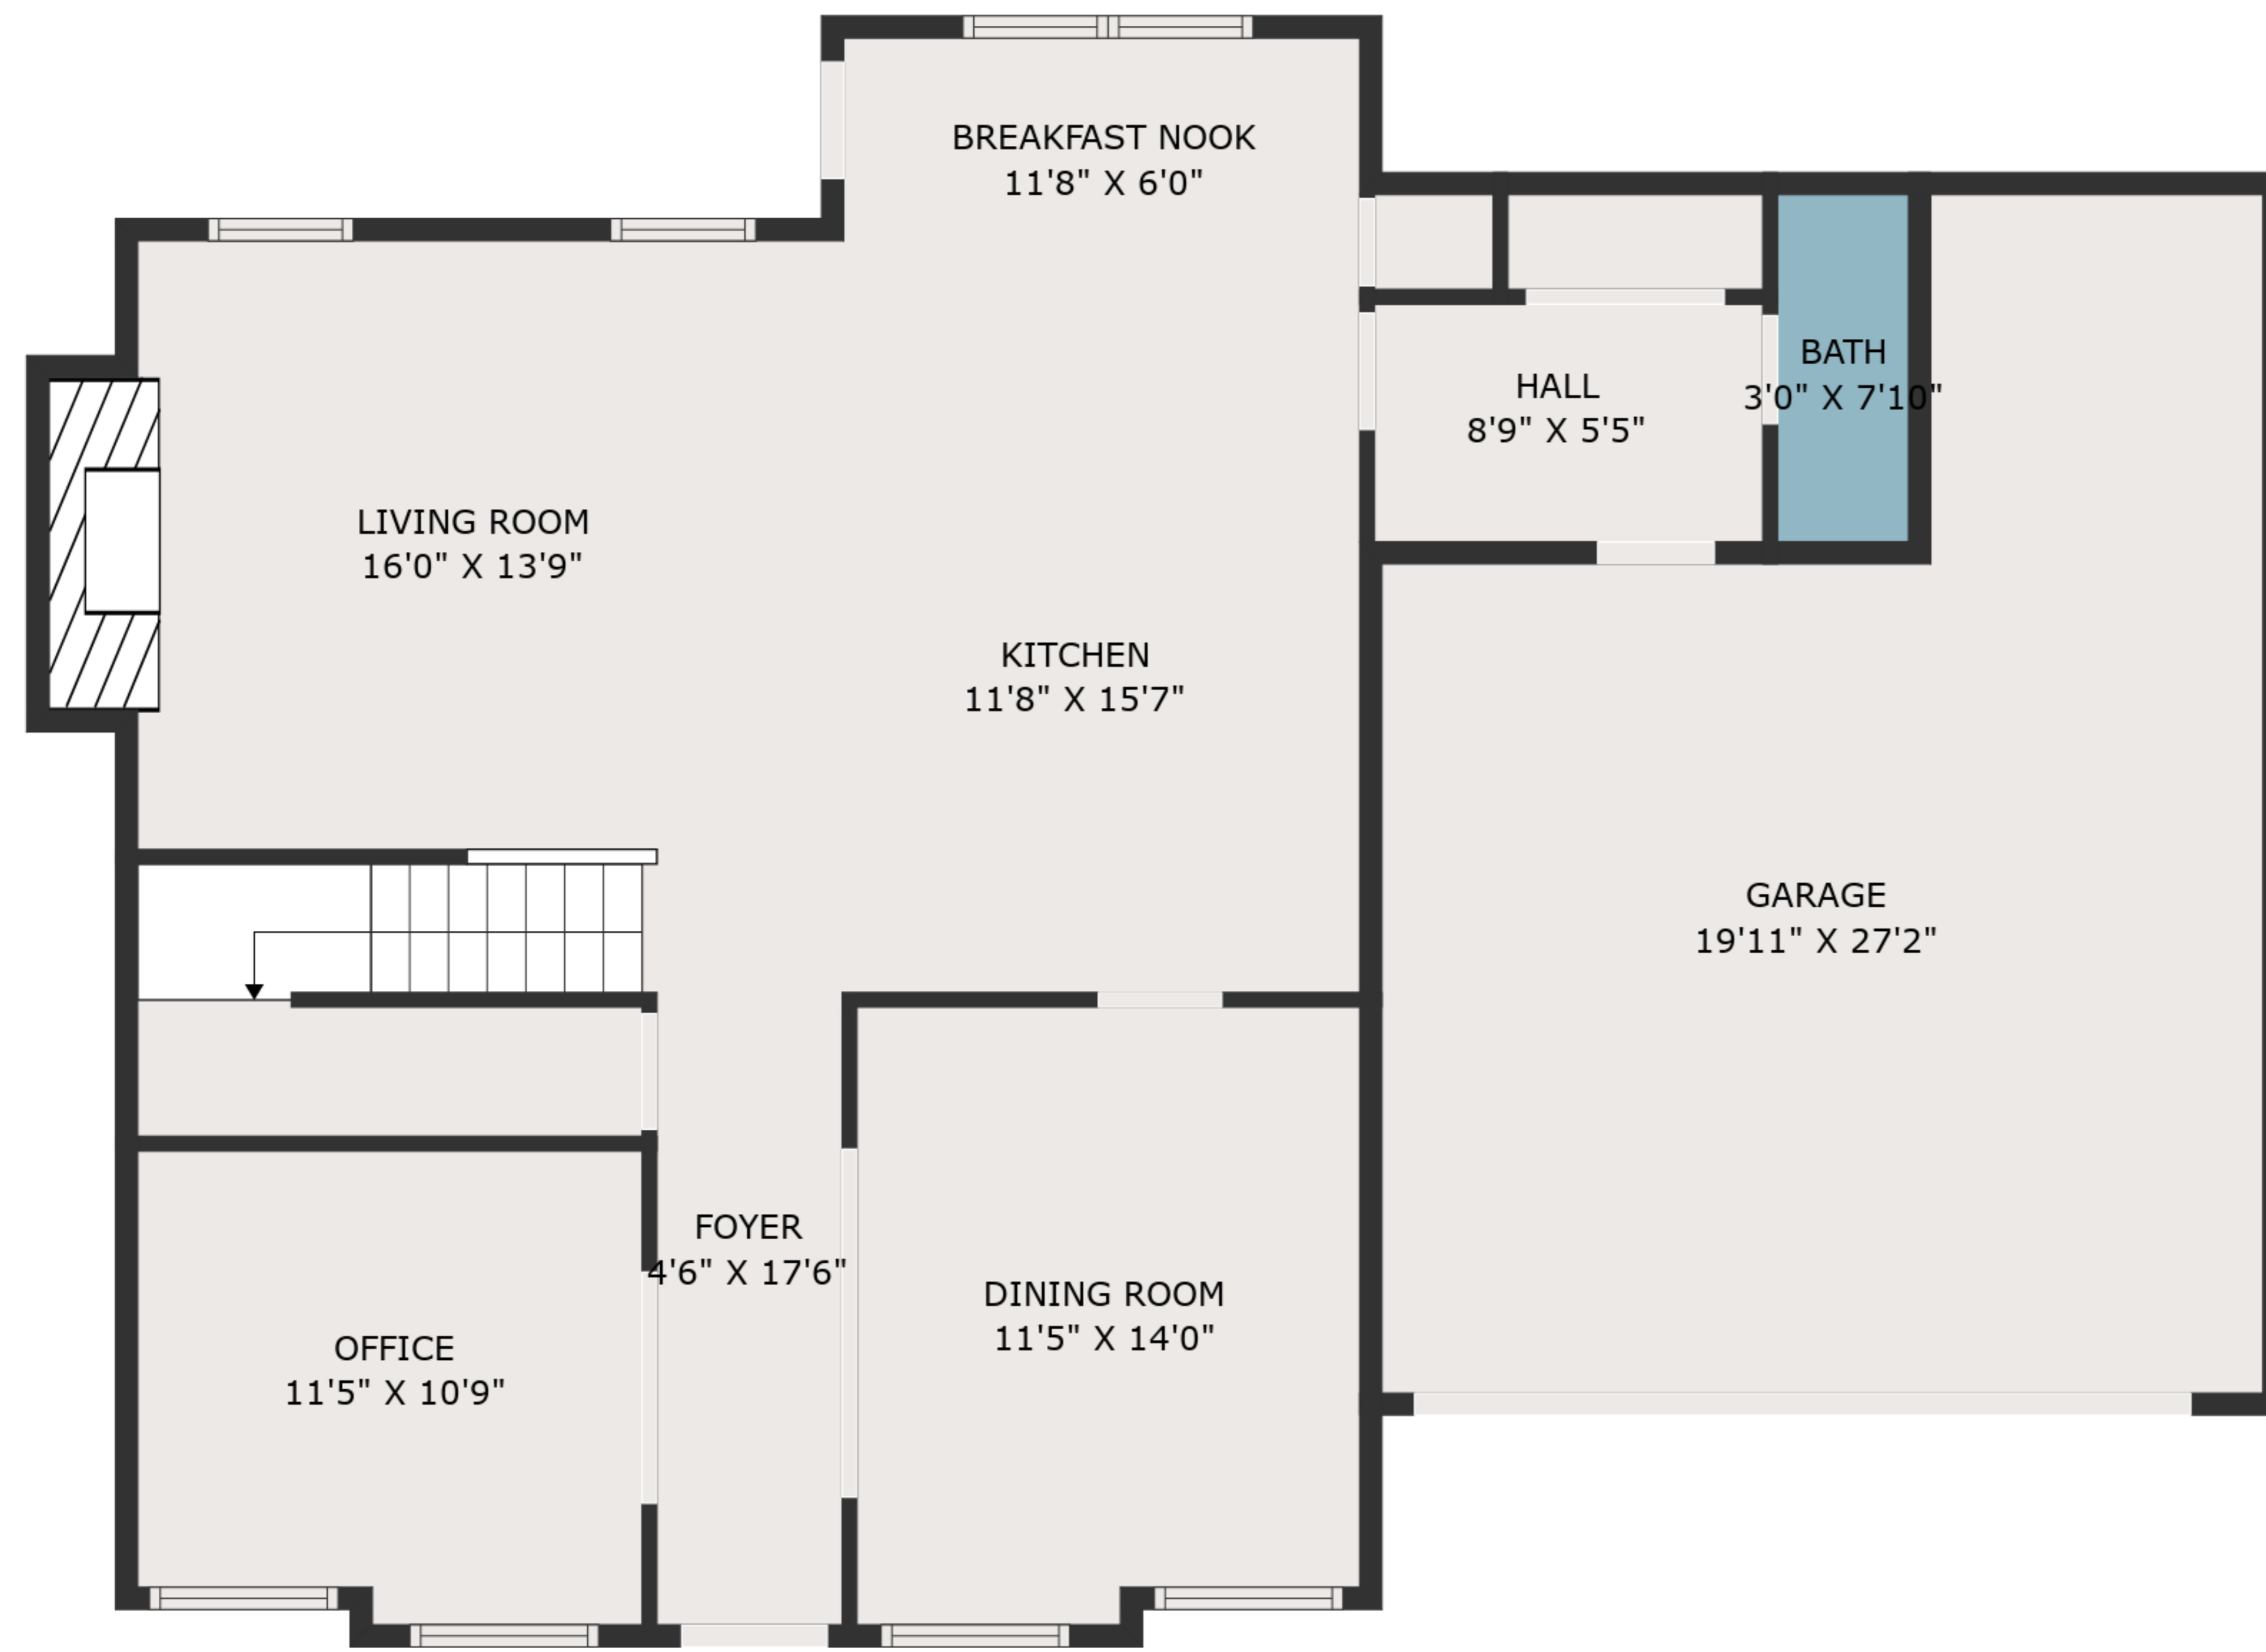

TOTAL: 3041 sq. ft

BELOW GROUND: 881 sq. ft, FLOOR 2: 1015 sq. ft, FLOOR 3: 1145 sq. ft
 EXCLUDED AREAS: STORAGE: 47 sq. ft, GARAGE: 437 sq. ft, FIREPLACE: 17 sq. ft

MEASUREMENTS ARE DEEMED HIGHLY RELIABLE BUT NOT GUARANTEED.

FLOOR 2

FLOOR 3

FLOOR 1

TOTAL: 3041 sq. ft
 BELOW GROUND: 881 sq. ft, FLOOR 2: 1015 sq. ft, FLOOR 3: 1145 sq. ft
 EXCLUDED AREAS: STORAGE: 47 sq. ft, GARAGE: 437 sq. ft, FIREPLACE: 17 sq. ft

MEASUREMENTS ARE DEEMED HIGHLY RELIABLE BUT NOT GUARANTEED.