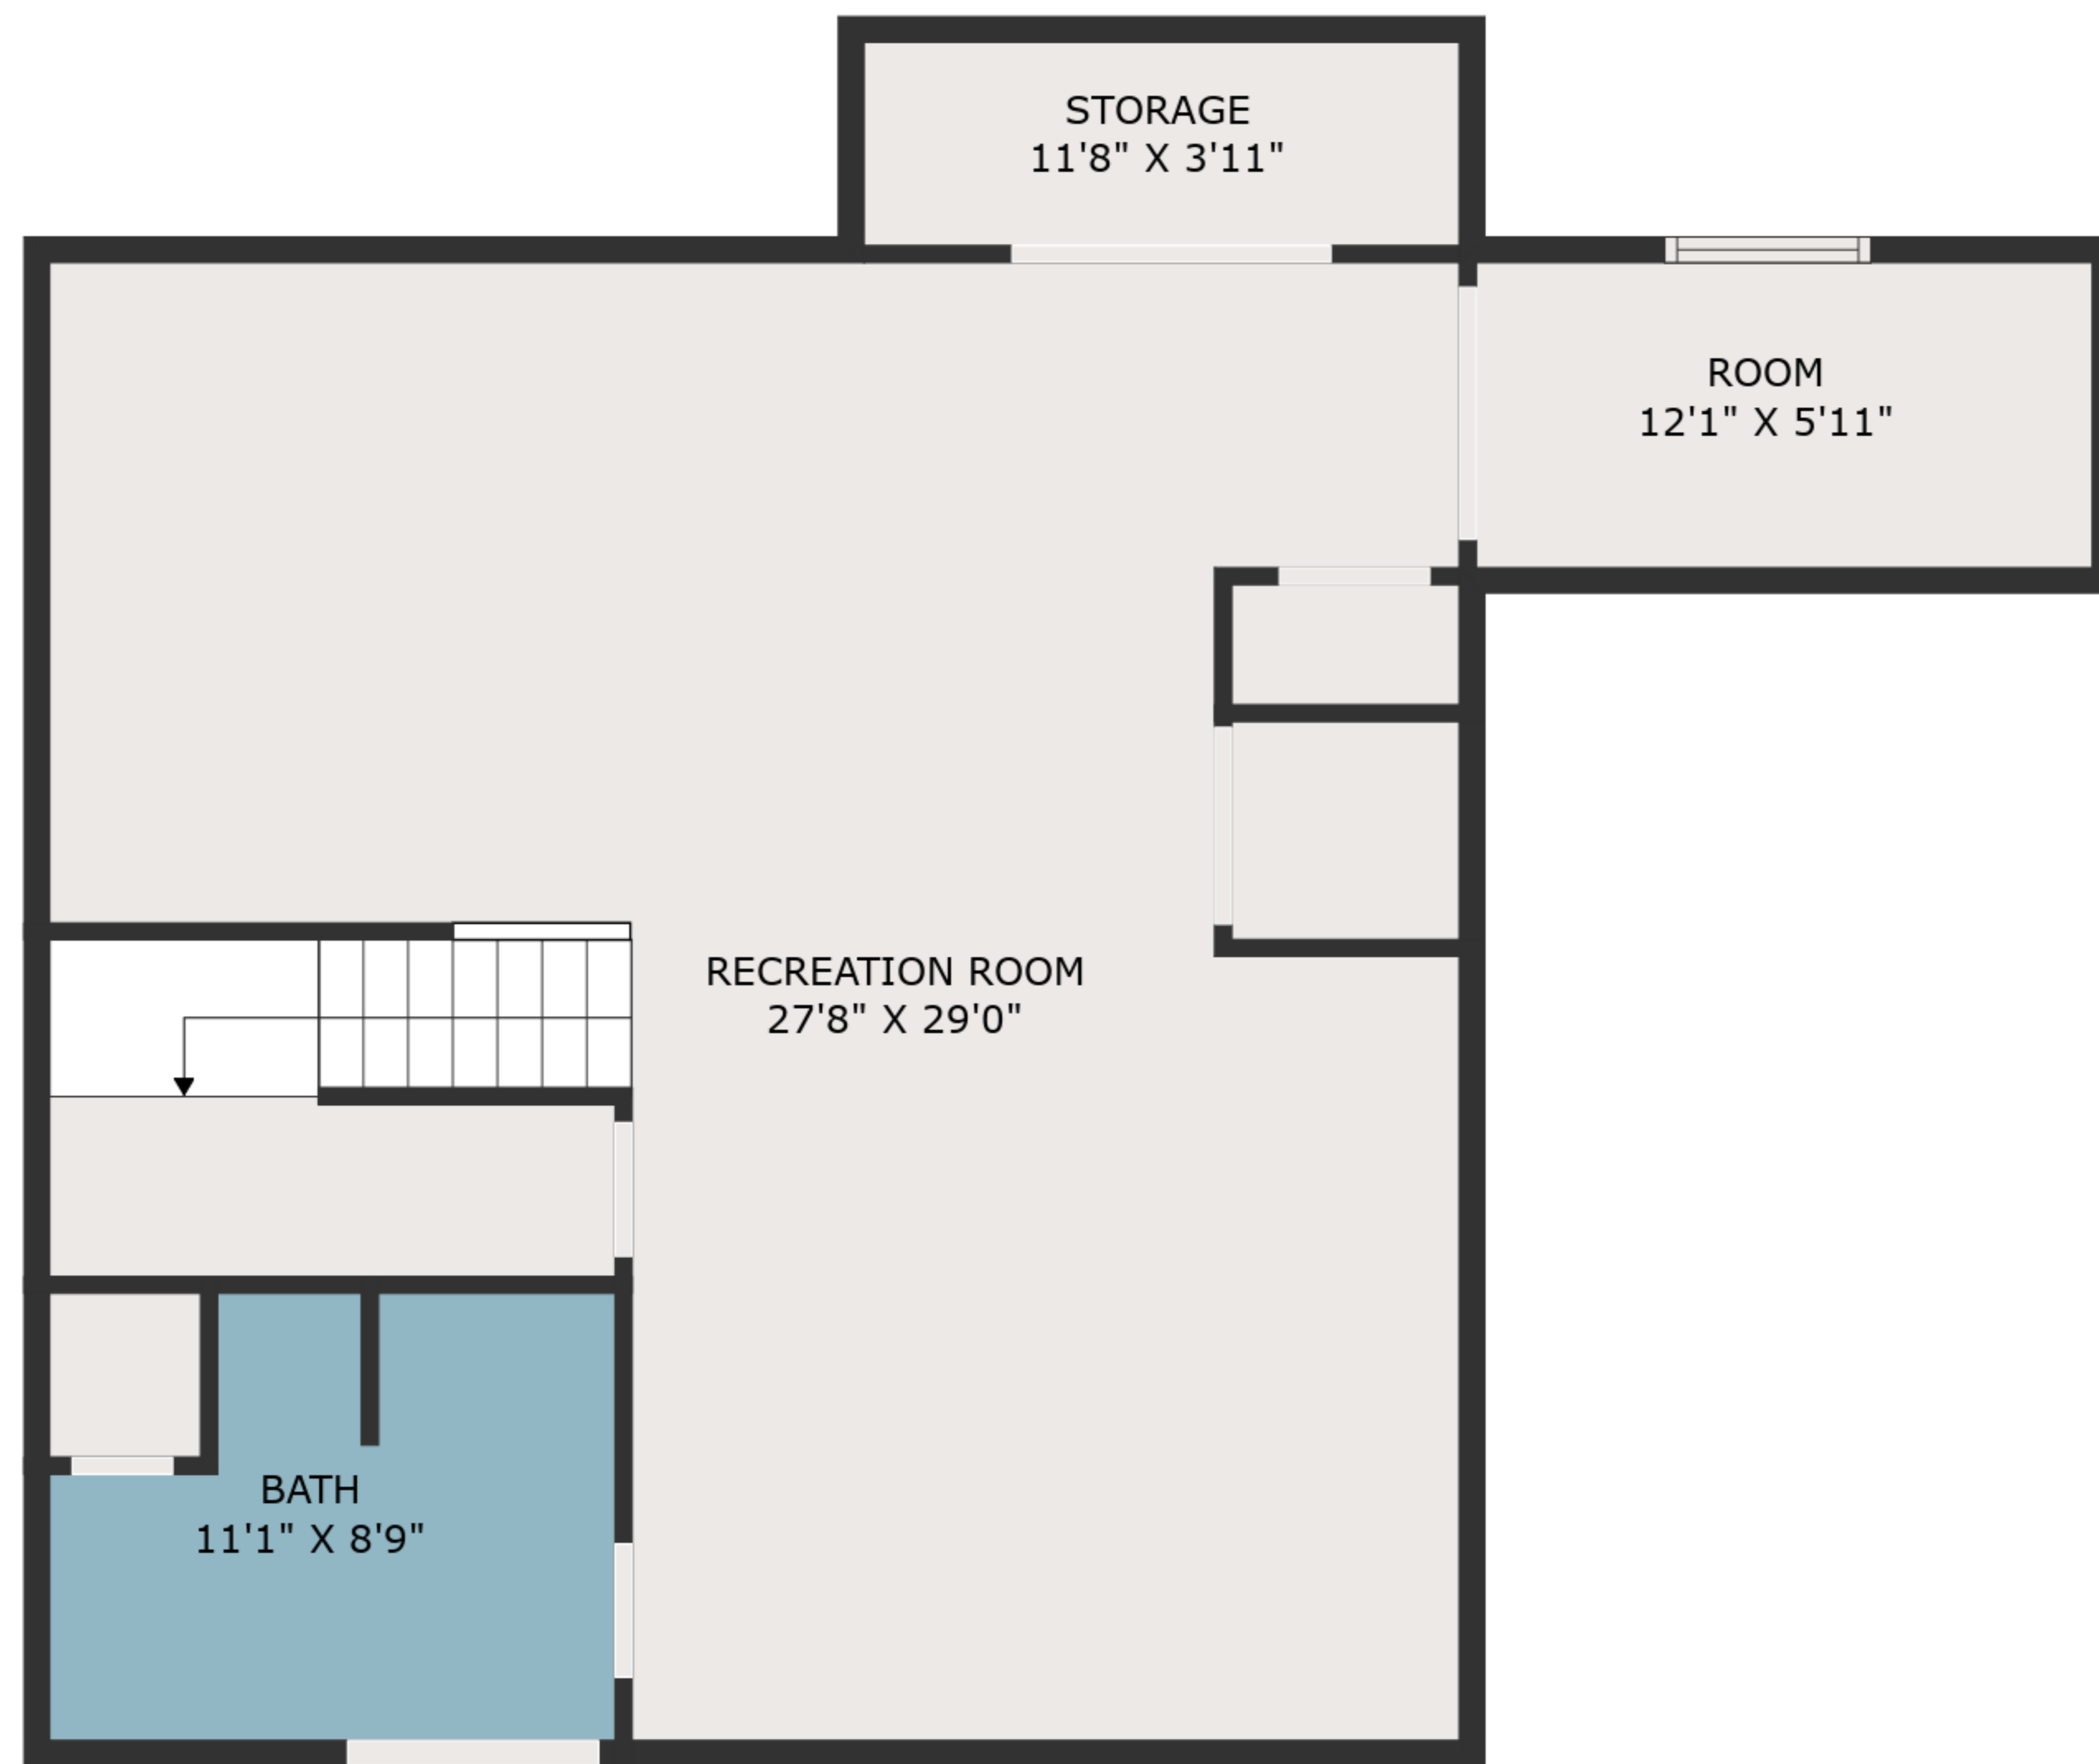

TOTAL: 3041 sq. ft

BELOW GROUND: 881 sq. ft, FLOOR 2: 1015 sq. ft, FLOOR 3: 1145 sq. ft
 EXCLUDED AREAS: STORAGE: 47 sq. ft, GARAGE: 437 sq. ft, FIREPLACE: 17 sq. ft

MEASUREMENTS ARE DEEMED HIGHLY RELIABLE BUT NOT GUARANTEED.

FLOOR 2

FLOOR 3

FLOOR 1

TOTAL: 3041 sq. ft
 BELOW GROUND: 881 sq. ft, FLOOR 2: 1015 sq. ft, FLOOR 3: 1145 sq. ft
 EXCLUDED AREAS: STORAGE: 47 sq. ft, GARAGE: 437 sq. ft, FIREPLACE: 17 sq. ft

MEASUREMENTS ARE DEEMED HIGHLY RELIABLE BUT NOT GUARANTEED.