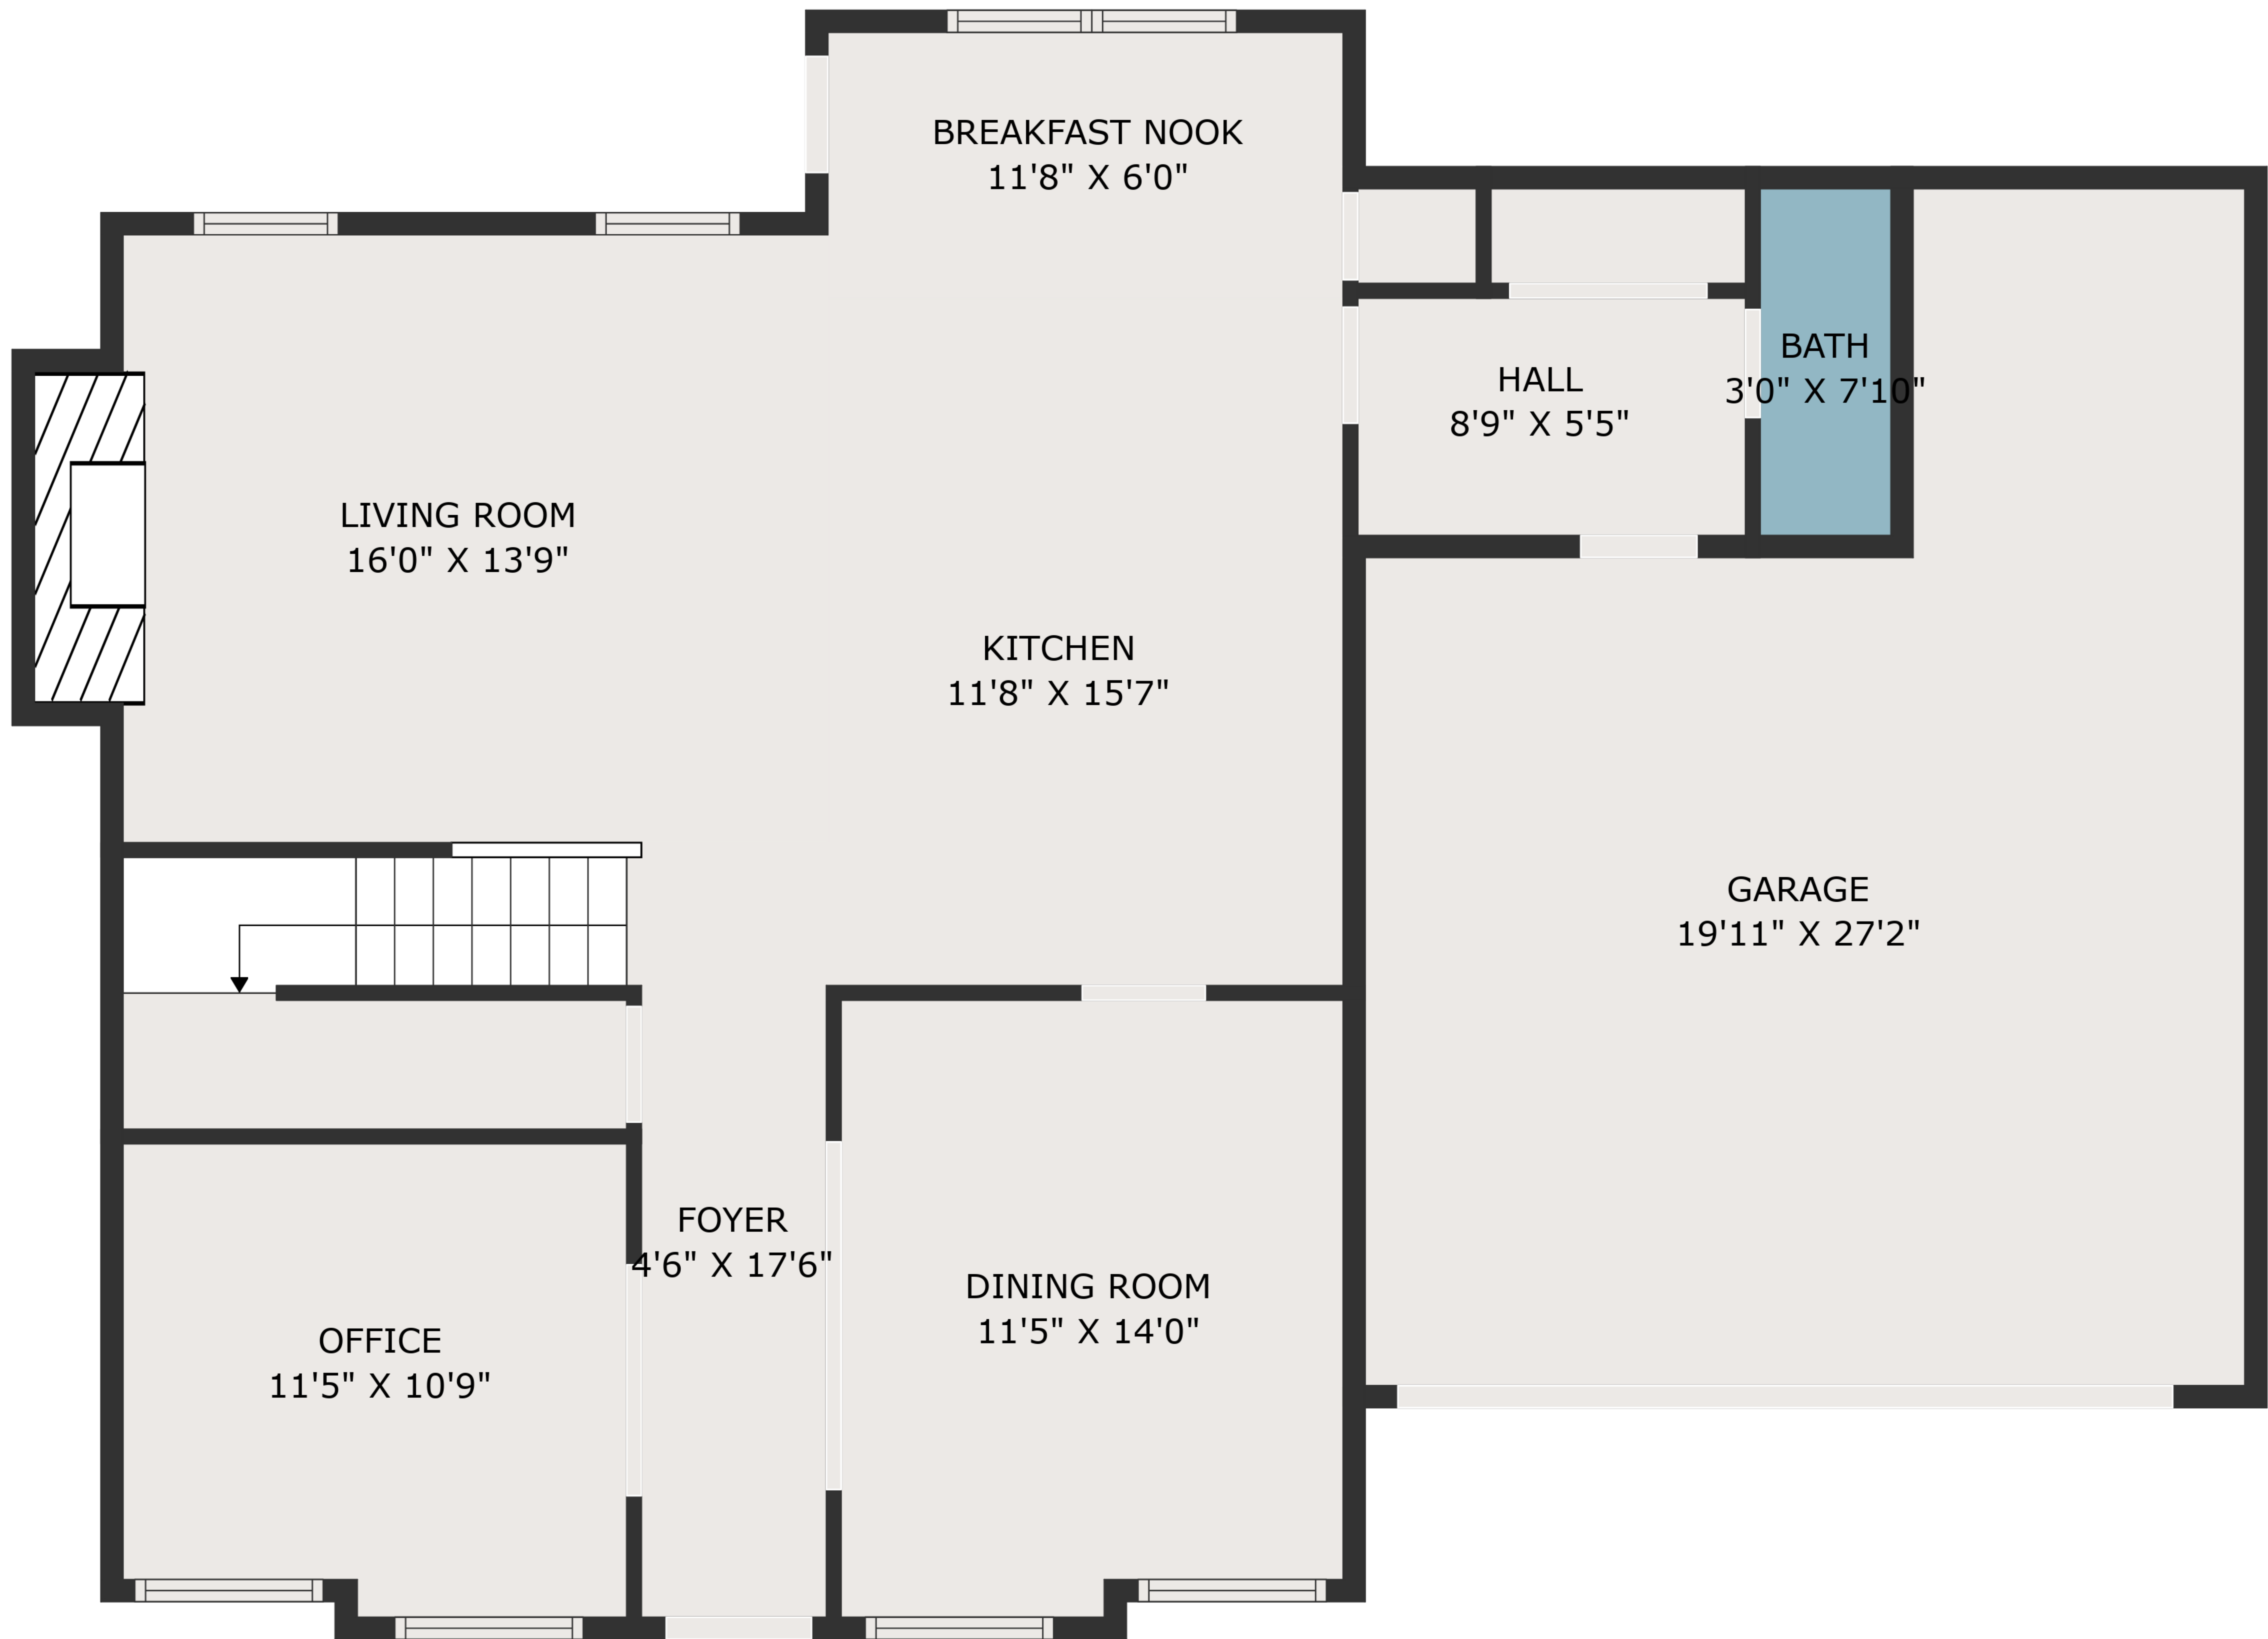

TOTAL: 3041 sq. ft

BELOW GROUND: 881 sq. ft, FLOOR 2: 1015 sq. ft, FLOOR 3: 1145 sq. ft
 EXCLUDED AREAS: STORAGE: 47 sq. ft, GARAGE: 437 sq. ft, FIREPLACE: 17 sq. ft

MEASUREMENTS ARE DEEMED HIGHLY RELIABLE BUT NOT GUARANTEED.

FLOOR 2

FLOOR 3

FLOOR 1

TOTAL: 3041 sq. ft
 BELOW GROUND: 881 sq. ft, FLOOR 2: 1015 sq. ft, FLOOR 3: 1145 sq. ft
 EXCLUDED AREAS: STORAGE: 47 sq. ft, GARAGE: 437 sq. ft, FIREPLACE: 17 sq. ft

MEASUREMENTS ARE DEEMED HIGHLY RELIABLE BUT NOT GUARANTEED.