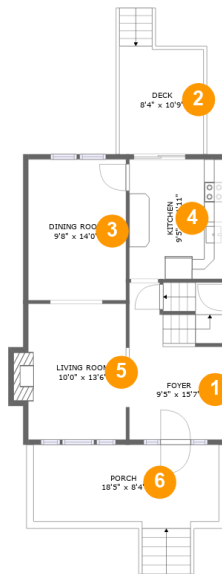

## Room Dimensions

Floor 1

Total sqft: 828

Living area: 588

#	Room name	Dimensions	Area (sqft)	Counted as Living Area
1	Foyer	9'5" x 15'7"	143 sq. ft	Yes
2	Deck	8'4" x 10'9"	88 sq. ft	No
3	Dining Room	9'8" x 14'0"	135 sq. ft	Yes
4	Kitchen	9'5" x 11'11"	112 sq. ft	Yes
5	Living Room	10'0" x 13'6"	140 sq. ft	Yes
6	Porch	18'5" x 8'4"	143 sq. ft	No

## 1 Floor 1 - Foyer

**Dimensions:** 9'5" x 15'7"  
**Area:** 143 sq. ft  
**Counted as Living Area:**  
Yes

**Heated:** Yes  
**Finished:** Yes  
**Enclosed:** Yes  
**Contiguous:**  
Yes  
**Permitted:** Yes  
**Wet Space:** No  
**Addition:** No  
**Conversion:** No

### 3 Floor 1 - Dining Room

**Dimensions:** 9'8" x 14'0"  
**Area:** 135 sq. ft  
**Counted as Living Area:**  
Yes

**Heated:** Yes  
**Finished:** Yes  
**Enclosed:** Yes  
**Contiguous:**  
Yes  
**Permitted:** Yes  
**Wet Space:** No  
**Addition:** No  
**Conversion:** No

### 5 Floor 1 - Living Room

**Dimensions:** 10'0" x 13'6"  
**Area:** 140 sq. ft  
**Counted as Living Area:**  
Yes

**Heated:** Yes  
**Finished:** Yes  
**Enclosed:** Yes  
**Contiguous:**  
Yes  
**Permitted:** Yes  
**Wet Space:** No  
**Addition:** No  
**Conversion:** No