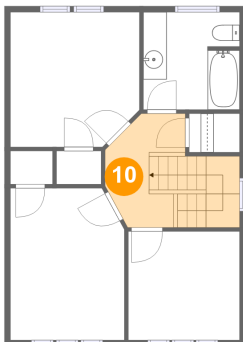

10 Floor 2 - Hall

Dimensions: 6'9" x 9'8"
Area: 85 sq. ft
Counted as Living Area:
Yes

Heated: Yes
Finished: Yes
Enclosed: Yes
Contiguous:
Yes
Permitted: Yes
Wet Space: No
Addition: No
Conversion: No