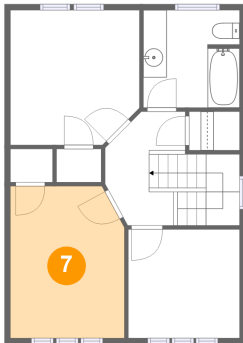

7 Floor 2 - Primary Bedroom

Dimensions: 9'8" x 12'10"
Area: 121 sq. ft
Counted as Living Area: Yes

Heated: Yes
Finished: Yes
Enclosed: Yes
Contiguous: Yes
Permitted: Yes
Wet Space: No
Addition: No
Conversion: No