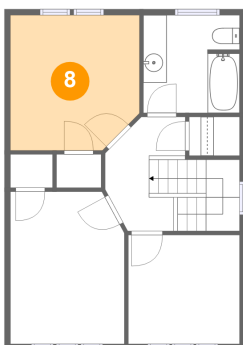

8 Floor 2 - Bedroom

Dimensions: 10'11" x 11'5"
Area: 120 sq. ft
Counted as Living Area: Yes

Heated: Yes
Finished: Yes
Enclosed: Yes
Contiguous: Yes
Permitted: Yes
Wet Space: No
Addition: No
Conversion: No