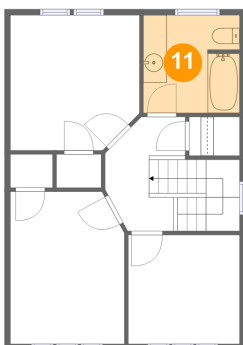

11 Floor 2 - Bath

Dimensions: 8'2" x 8'3"
Area: 67 sq. ft
Counted as Living Area:
Yes

Heated: Yes
Finished: Yes
Enclosed: Yes
Contiguous:
Yes
Permitted: Yes
Wet Space: Yes
Addition: No
Conversion: No