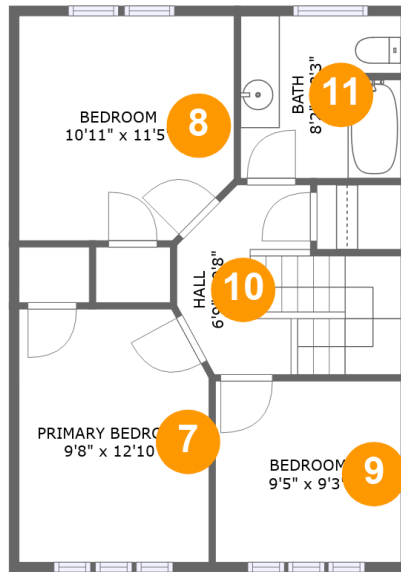

22 Somerville Ave, York, ON, CA

Room Dimensions

Floor 2

Total sqft: 588

Living area: 588

#	Room name	Dimensions	Area (sqft)	Counted as Living Area
7	Primary Bedroom	9'8" x 12'10"	121 sq. ft	Yes
8	Bedroom	10'11" x 11'5"	120 sq. ft	Yes
9	Bedroom	9'5" x 9'3"	87 sq. ft	Yes
10	Hall	6'9" x 9'8"	85 sq. ft	Yes
11	Bath	8'2" x 8'3"	67 sq. ft	Yes