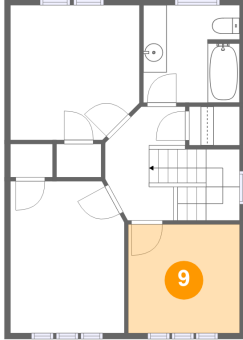

22 Somerville Ave, York, ON, CA

9 Floor 2 - Bedroom

Dimensions: 9'5" x 9'3"
Area: 87 sq. ft
Counted as Living Area:
Yes

Heated: Yes
Finished: Yes
Enclosed: Yes
Contiguous:
Yes
Permitted: Yes
Wet Space: No
Addition: No
Conversion: No