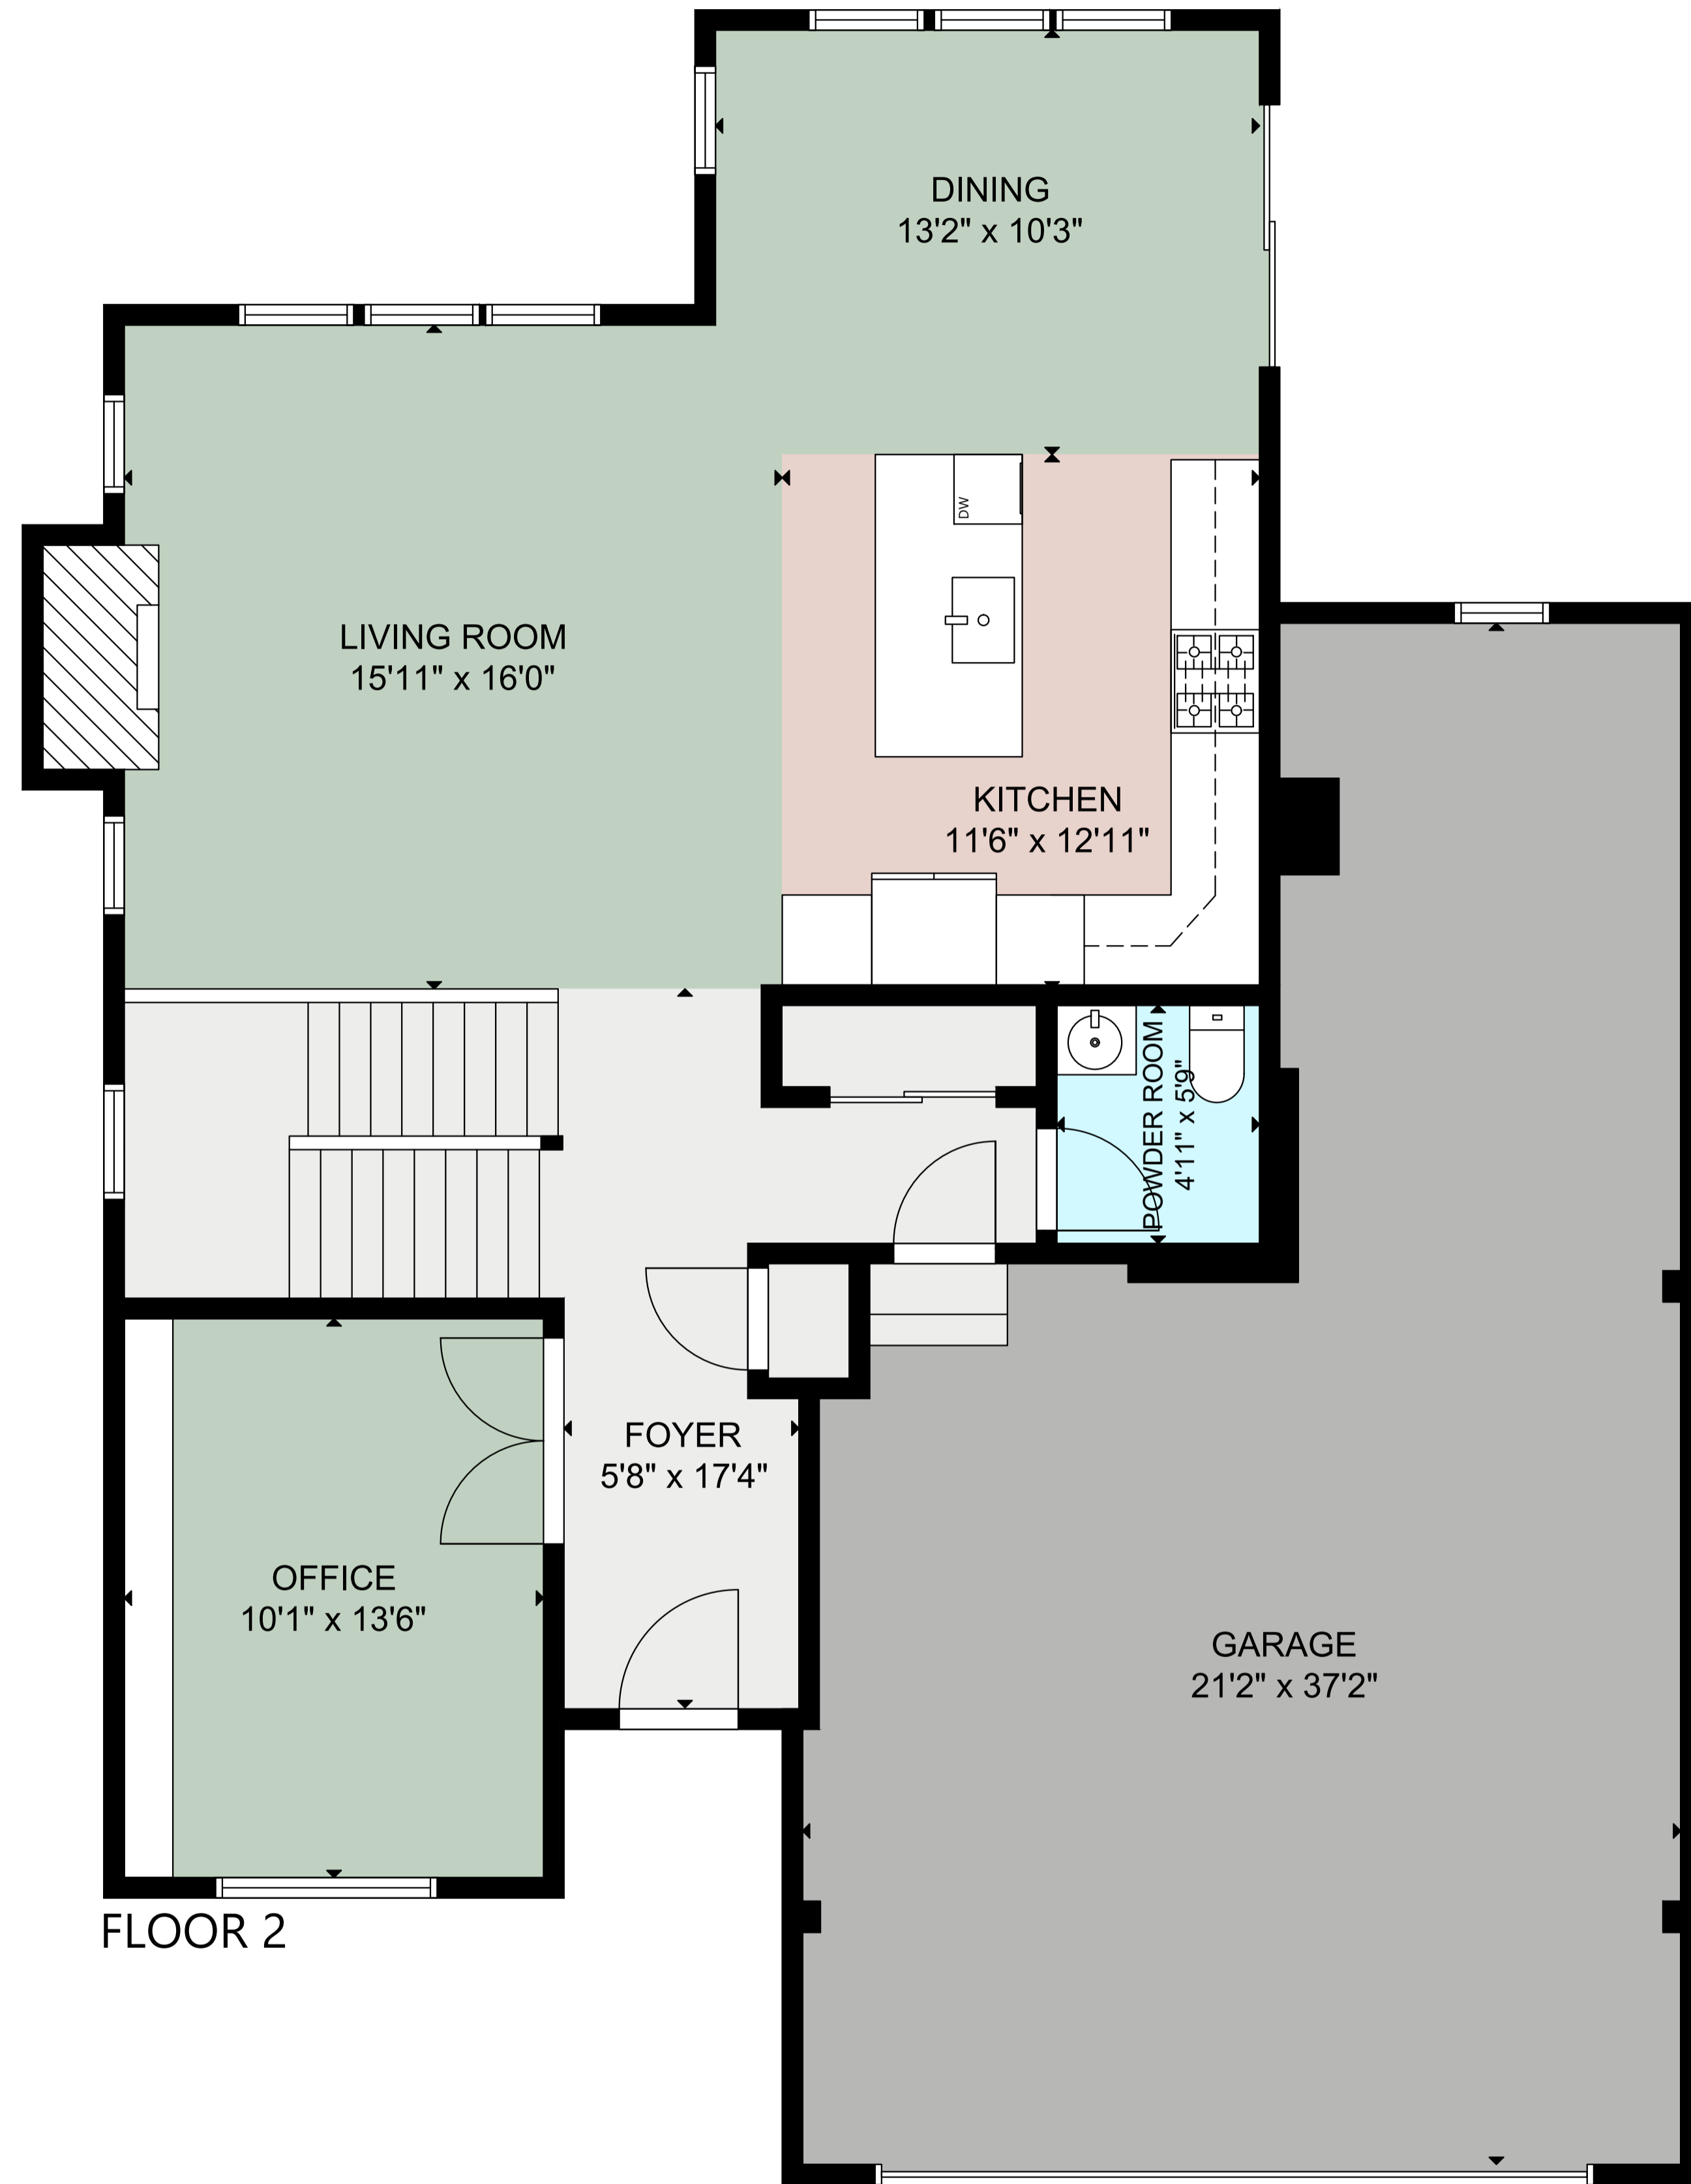

FLOOR 1

FLOOR 2

FLOOR 3

GROSS INTERNAL AREA
 TOTAL: 2,934 sq ft
 FLOOR 1: 833 sq ft, FLOOR 2: 940 sq ft
 FLOOR 3: 1,161 sq ft
 EXCLUDED AREA: GARAGE: 601 sq ft

SIZE AND DIMENSIONS ARE APPROXIMATE, ACTUAL MAY VARY.