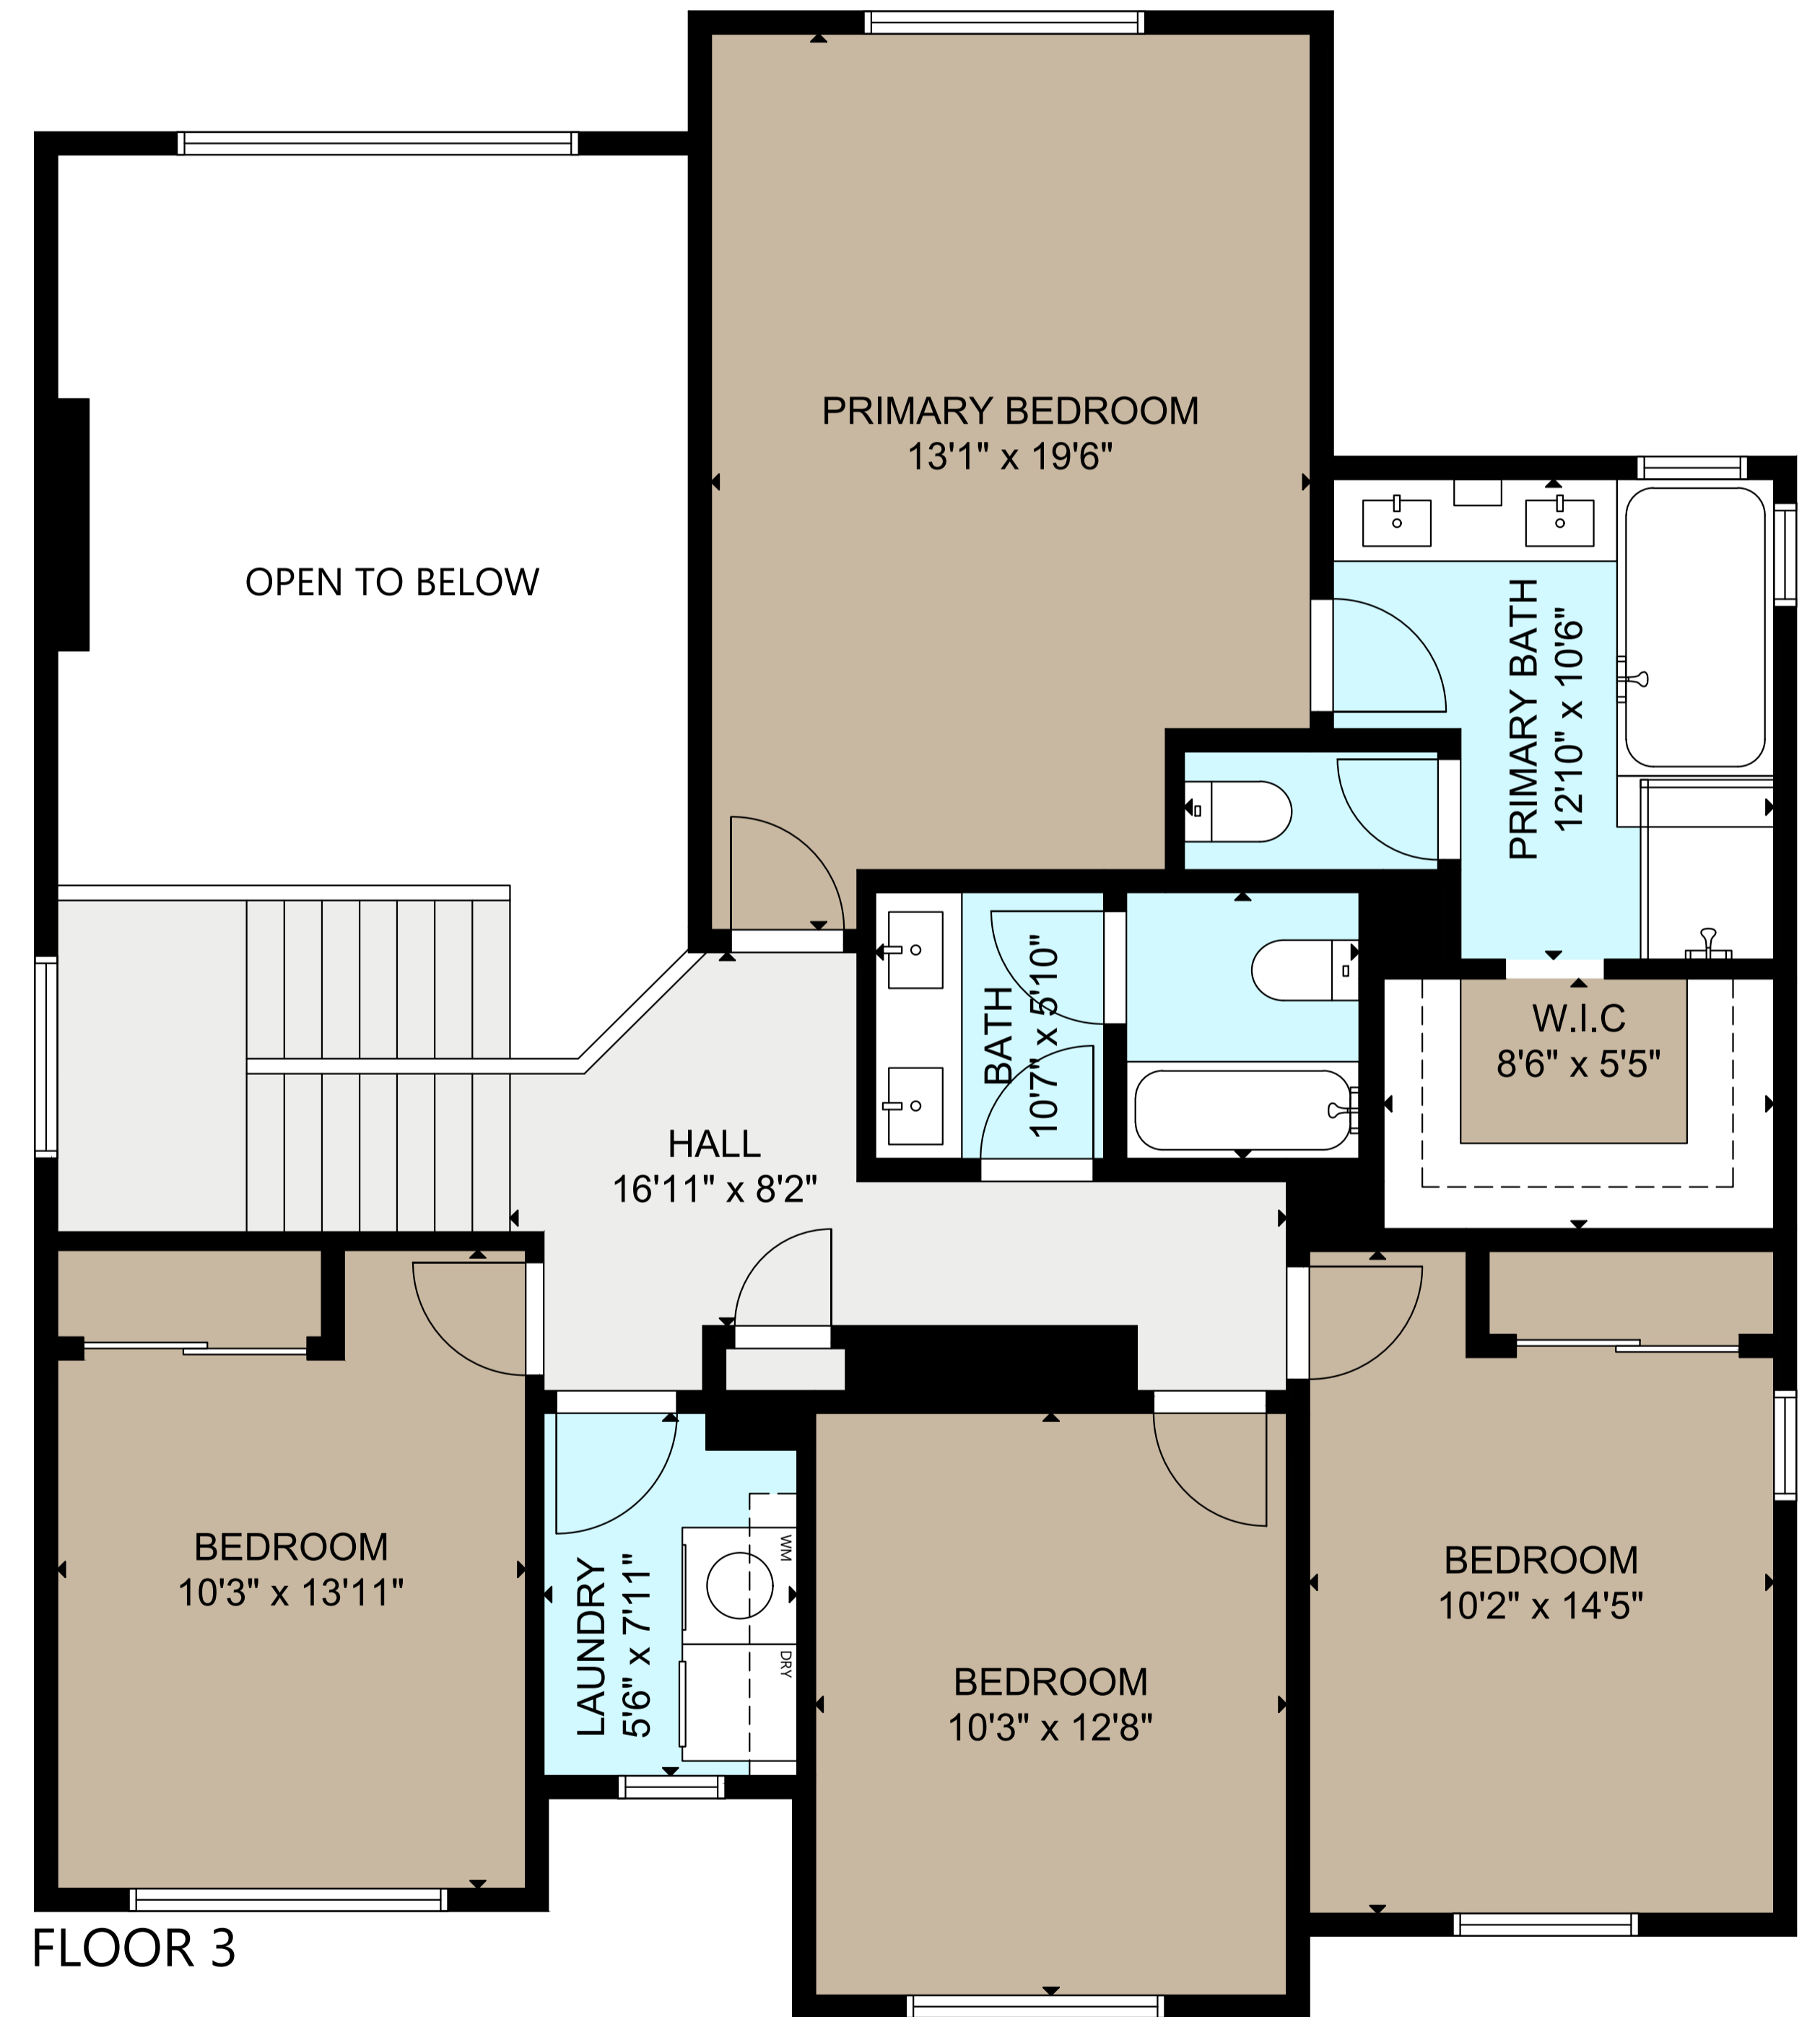

FLOOR 1

FLOOR 2

FLOOR 3

GROSS INTERNAL AREA
 TOTAL: 2,934 sq ft
 FLOOR 1: 833 sq ft, FLOOR 2: 940 sq ft
 FLOOR 3: 1,161 sq ft
 EXCLUDED AREA: GARAGE: 601 sq ft

SIZE AND DIMENSIONS ARE APPROXIMATE, ACTUAL MAY VARY.