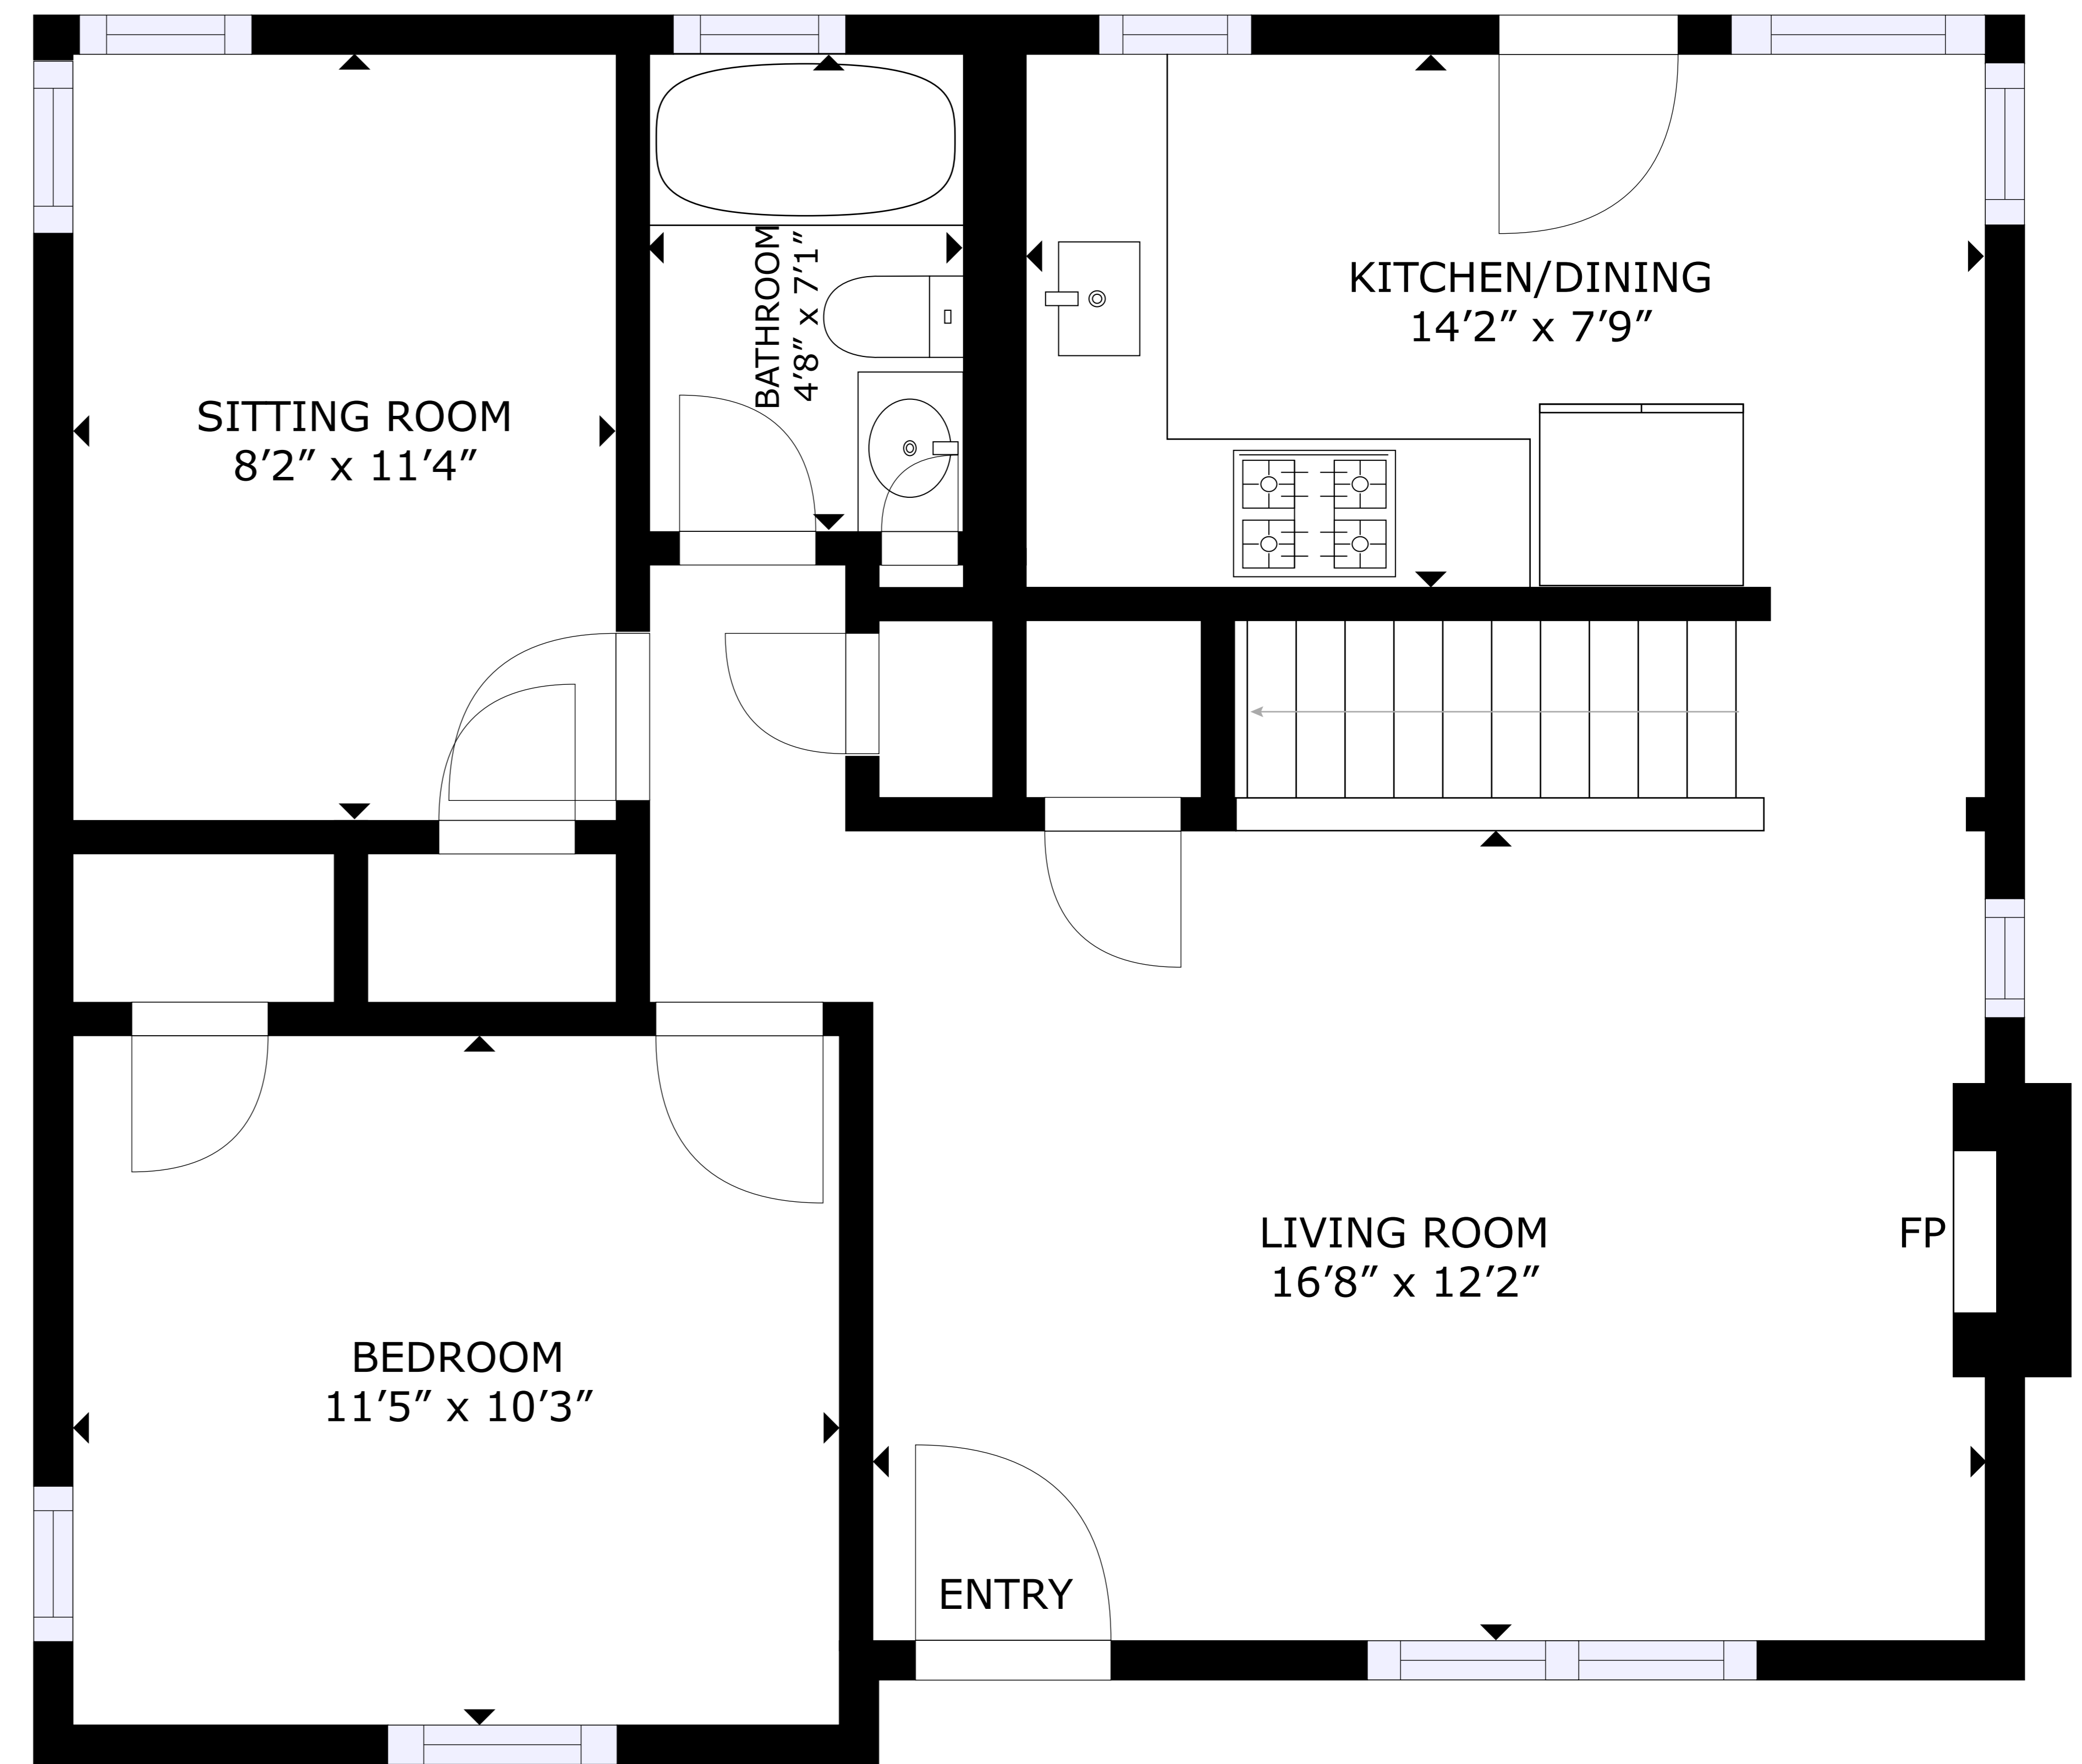

FLOOR 1

FLOOR 2

GROSS INTERNAL AREA
 FLOOR 1: 643 sq. ft, FLOOR 2: 692 sq. ft
 TOTAL: 1,335 sq. ft
 SIZES AND DIMENSIONS ARE APPROXIMATE, ACTUAL MAY VARY.