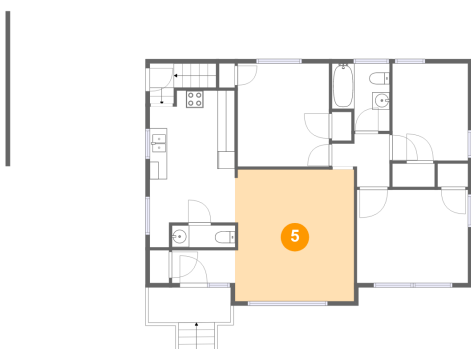

3 Floor 2 - Bedroom 2

Dimensions: 10'7" x 11'10"
Area: 125 sq. ft
Counted as living area: Yes

Heated: Yes
Finished: Yes
Enclosed: Yes
Contiguous: Yes
Permitted: Yes
Wet space: No
Addition: No
Conversion: No

4 Floor 2 - Entry

Dimensions: 2'9" x 2'9"
Area: 26 sq. ft
Counted as living area: Yes

Heated: Yes
Finished: Yes
Enclosed: Yes
Contiguous: Yes
Permitted: Yes
Wet space: No
Addition: No
Conversion: No

5 Floor 2 - Living Room