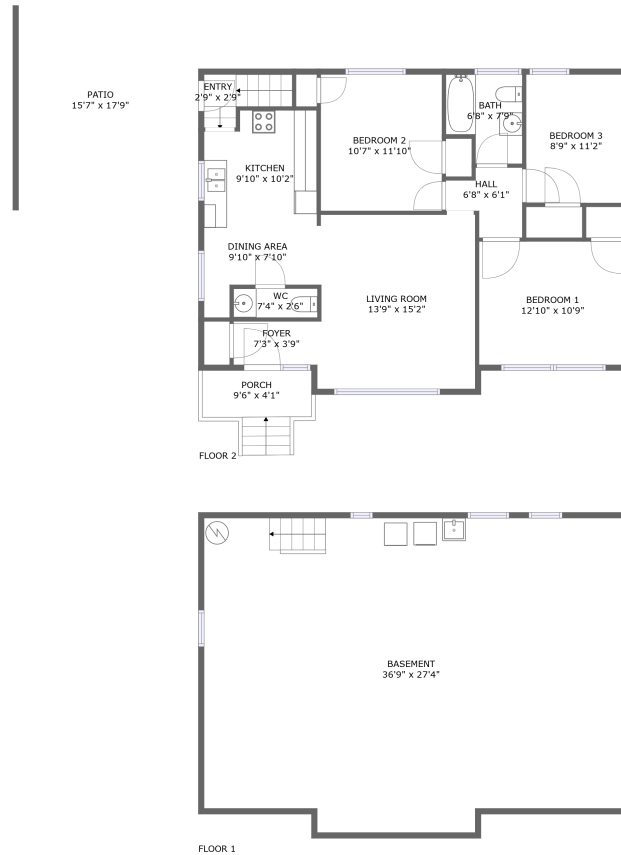

1922 Meadowbrook Road Northwest, Peachtree, Roanoke, Roanoke, Virginia, United States,

Property summary

0 Garages

3 Bedrooms

1 Bathrooms

1 Half baths

2 Floors

1,022 Gross living area sqft

2,325 Total sqft