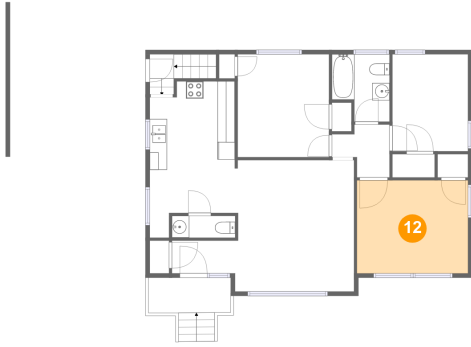

1922 Meadowbrook Road Northwest, Peachtree, Roanoke, Roanoke, Virginia, United States,

12 Floor 2 - Bedroom 1

Dimensions: 12'10" x 10'9"
Area: 138 sq. ft
Counted as living area: Yes

Heated: Yes
Finished: Yes
Enclosed: Yes
Contiguous: Yes
Permitted: Yes
Wet space: No
Addition: No
Conversion: No