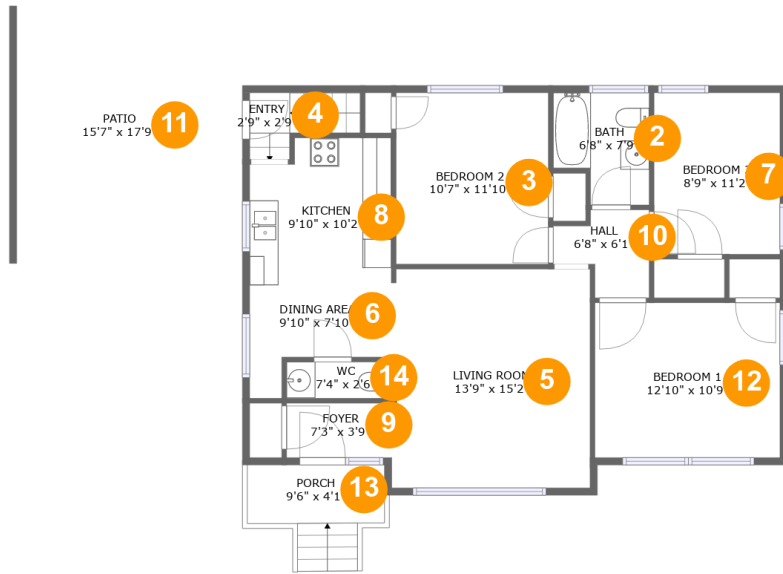

 **2,325** Total sqft

**1922 Meadowbrook Road Northwest, Peachtree,
Roanoke, Roanoke, Virginia, United States,****Room dimensions**

Floor 1

Total sqft: 1022

Living area: 0

#		Dimensions	sqft	Counted as living area
1	Basement	36'9" x 27'4"	957 sq. ft	No

1922 Meadowbrook Road Northwest, Peachtree, Roanoke, Roanoke, Virginia, United States,

Room dimensions

Floor 2

Total sqft: 1303

Living area: 1022

#		Dimensions	sqft	Counted as living area
2	Bath	6'8" x 7'9"	45 sq. ft	Yes
3	Bedroom 2	10'7" x 11'10"	125 sq. ft	Yes
4	Entry	2'9" x 2'9"	26 sq. ft	Yes
5	Living Room	13'9" x 15'2"	207 sq. ft	Yes
6	Dining Room	9'10" x 7'10"	56 sq. ft	Yes
7	Bedroom 3	8'9" x 11'2"	98 sq. ft	Yes
8	Kitchen	9'10" x 10'2"	95 sq. ft	Yes
9	Entry	7'3" x 3'9"	27 sq. ft	Yes
10	Hall	6'8" x 6'1"	31 sq. ft	Yes
11	Outdoor	15'7" x 17'9"	243 sq. ft	No
12	Bedroom 1	12'10" x 10'9"	138 sq. ft	Yes

**1922 Meadowbrook Road Northwest, Peachtree,
Roanoke, Roanoke, Virginia, United States,**

#		Dimensions	sqft	Counted as living area
13	Outdoor	9'6" x 4'1"	38 sq. ft	No
14	Bath	7'4" x 2'6"	18 sq. ft	Yes

6 Floor 2 - Dining Room

Dimensions: 9'10" x 7'10"
Area: 56 sq. ft
Counted as living area: Yes

Heated: Yes
Finished: Yes
Enclosed: Yes
Contiguous: Yes
Permitted: Yes
Wet space: No
Addition: No
Conversion: No