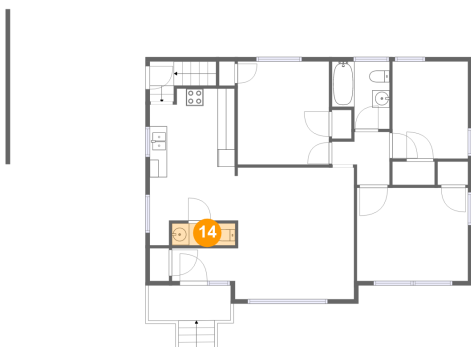

12 Floor 2 - Bedroom 1

Dimensions: 12'10" x 10'9"
Area: 138 sq. ft
Counted as living area: Yes

Heated: Yes
Finished: Yes
Enclosed: Yes
Contiguous: Yes
Permitted: Yes
Wet space: No
Addition: No
Conversion: No

13 Floor 2 - Outdoor

Dimensions: 9'6" x 4'1"
Area: 38 sq. ft
Counted as living area: No

Heated: No
Finished: Yes
Enclosed: No
Contiguous: Yes
Permitted: Yes
Wet space: No
Addition: No
Conversion: No

14 Floor 2 - Bath