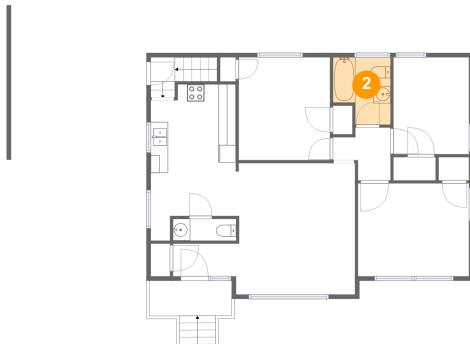

1922 Meadowbrook Road Northwest, Peachtree, Roanoke, Roanoke, Virginia, United States,

1 Floor 1 - Basement

Dimensions: 36'9" x 27'4"
Area: 957 sq. ft
Counted as living area: No

Heated: Yes
Finished: No
Enclosed: Yes
Contiguous: Yes
Permitted: Yes
Wet space: No
Addition: No
Conversion: No

2 Floor 2 - Bath

Dimensions: 6'8" x 7'9"
Area: 45 sq. ft
Counted as living area: Yes

Heated: Yes
Finished: Yes
Enclosed: Yes
Contiguous: Yes
Permitted: Yes
Wet space: Yes
Addition: No
Conversion: No

1922 Meadowbrook Road Northwest, Peachtree, Roanoke, Roanoke, Virginia, United States,

3 Floor 2 - Bedroom 2

Dimensions: 10'7" x 11'10"
Area: 125 sq. ft
Counted as living area: Yes

Heated: Yes
Finished: Yes
Enclosed: Yes
Contiguous: Yes
Permitted: Yes
Wet space: No
Addition: No
Conversion: No