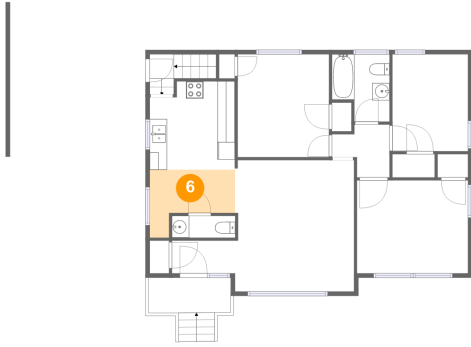

3 Floor 2 - Bedroom 2

Dimensions: 10'7" x 11'10"
Area: 125 sq. ft
Counted as living area: Yes

Heated: Yes
Finished: Yes
Enclosed: Yes
Contiguous: Yes
Permitted: Yes
Wet space: No
Addition: No
Conversion: No

4 Floor 2 - Entry

Dimensions: 2'9" x 2'9"
Area: 26 sq. ft
Counted as living area: Yes

Heated: Yes
Finished: Yes
Enclosed: Yes
Contiguous: Yes
Permitted: Yes
Wet space: No
Addition: No
Conversion: No

5 Floor 2 - Living Room

Dimensions: 13'9" x 15'2"
Area: 207 sq. ft
Counted as living area: Yes

Heated: Yes
Finished: Yes
Enclosed: Yes
Contiguous: Yes
Permitted: Yes
Wet space: No
Addition: No
Conversion: No

1922 Meadowbrook Road Northwest, Peachtree, Roanoke, Roanoke, Virginia, United States,

6 Floor 2 - Dining Room

Dimensions: 9'10" x 7'10"
Area: 56 sq. ft
Counted as living area: Yes

Heated: Yes
Finished: Yes
Enclosed: Yes
Contiguous: Yes
Permitted: Yes
Wet space: No
Addition: No
Conversion: No