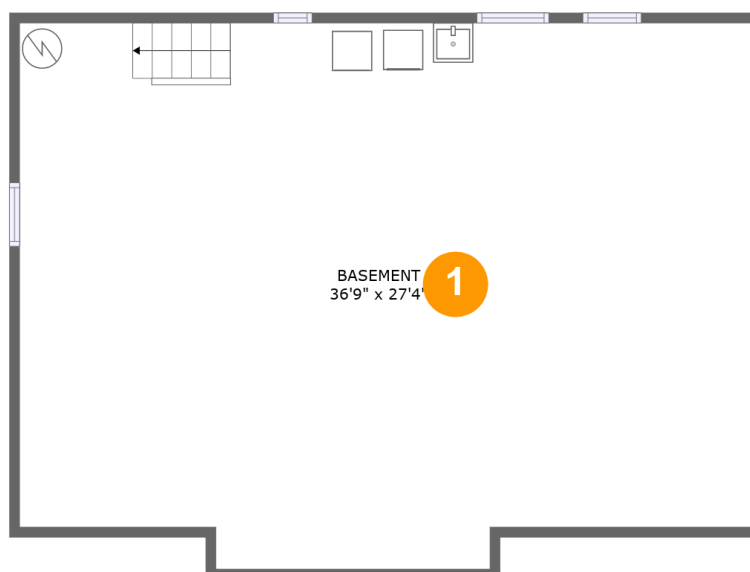

 **2,325** Total sqft

**1922 Meadowbrook Road Northwest, Peachtree,
Roanoke, Roanoke, Virginia, United States,****Room dimensions**

Floor 1

Total sqft: 1022

Living area: 0

#		Dimensions	sqft	Counted as living area
1	Basement	36'9" x 27'4"	957 sq. ft	No

1922 Meadowbrook Road Northwest, Peachtree, Roanoke, Roanoke, Virginia, United States,

Room dimensions

Floor 2

Total sqft: 1303

Living area: 1022

#		Dimensions	sqft	Counted as living area
2	Bath	6'8" x 7'9"	45 sq. ft	Yes
3	Bedroom 2	10'7" x 11'10"	125 sq. ft	Yes
4	Entry	2'9" x 2'9"	26 sq. ft	Yes
5	Living Room	13'9" x 15'2"	207 sq. ft	Yes
6	Dining Room	9'10" x 7'10"	56 sq. ft	Yes
7	Bedroom 3	8'9" x 11'2"	98 sq. ft	Yes
8	Kitchen	9'10" x 10'2"	95 sq. ft	Yes
9	Entry	7'3" x 3'9"	27 sq. ft	Yes
10	Hall	6'8" x 6'1"	31 sq. ft	Yes
11	Outdoor	15'7" x 17'9"	243 sq. ft	No
12	Bedroom 1	12'10" x 10'9"	138 sq. ft	Yes