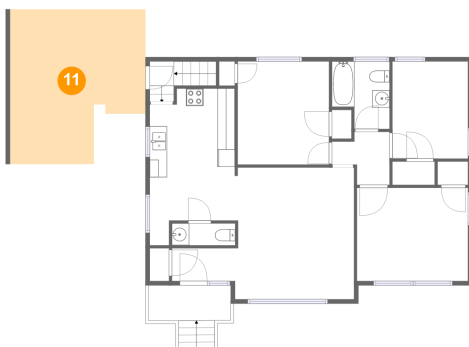

11 Floor 2 - Outdoor

Dimensions: 15'7" x 17'9"
Area: 243 sq. ft
Counted as living area: No

Heated: No
Finished: Yes
Enclosed: No
Contiguous: Yes
Permitted: Yes
Wet space: No
Addition: No
Conversion: No