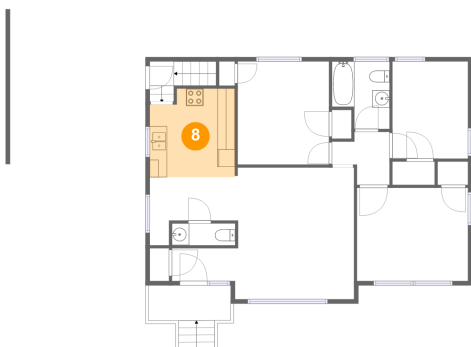

8 Floor 2 - Kitchen

Dimensions: 9'10" x 10'2"
Area: 95 sq. ft
Counted as living area: Yes

Heated: Yes
Finished: Yes
Enclosed: Yes
Contiguous: Yes
Permitted: Yes
Wet space: No
Addition: No
Conversion: No