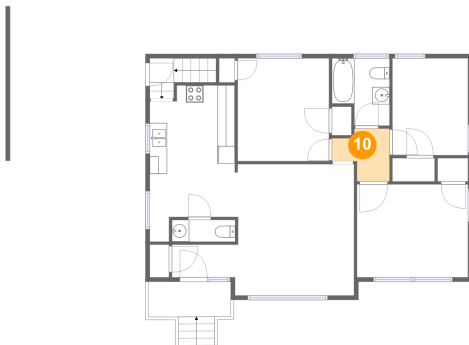

10 Floor 2 - Hall

Dimensions: 6'8" x 6'1"
Area: 31 sq. ft
Counted as living area: Yes

Heated: Yes
Finished: Yes
Enclosed: Yes
Contiguous: Yes
Permitted: Yes
Wet space: No
Addition: No
Conversion: No