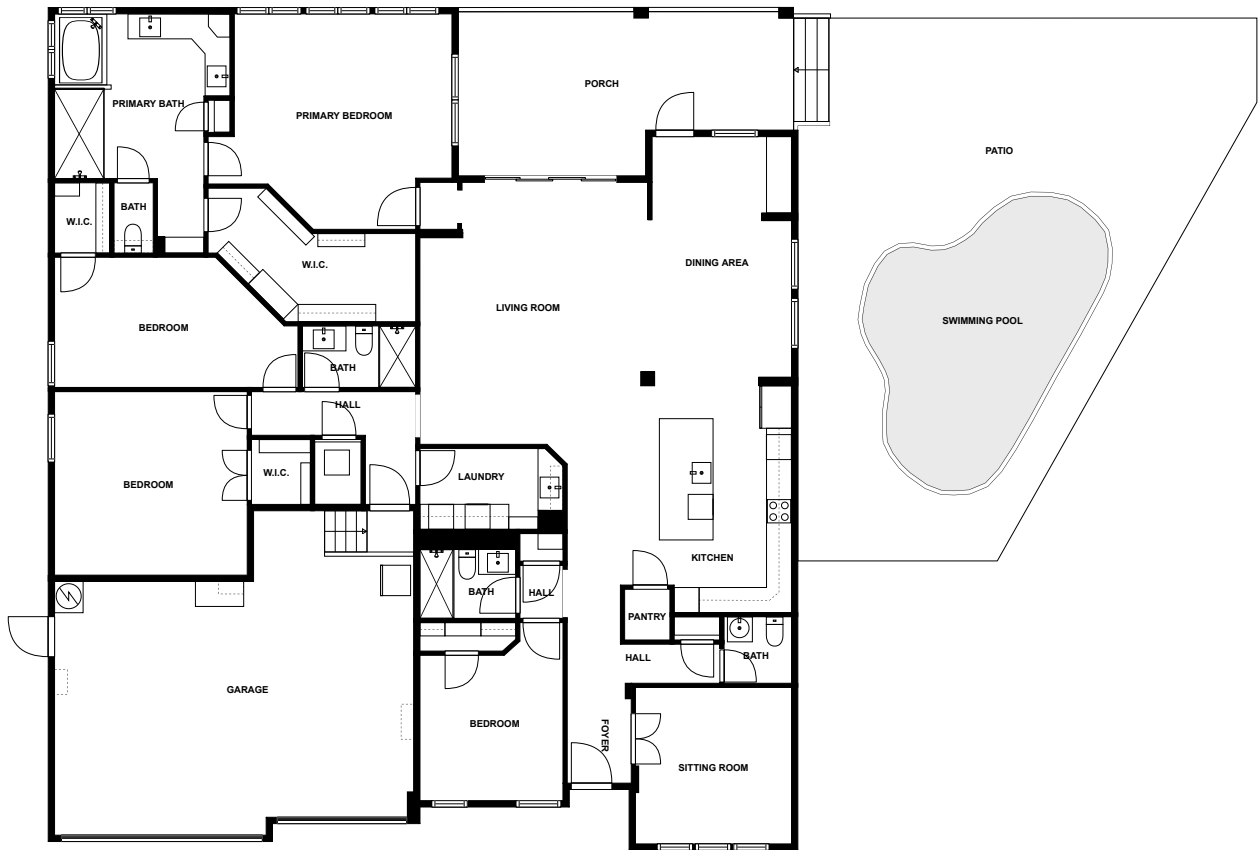

Home report

Nina Drive 713

Tierra Verde

Highlights

1 Kitchen

2 Living room

4 Bedroom

5 Bath

**NEWSPAPER PRINTING
COMPANY, 0.3 mi**

Sea Worthy Fish Bar, 0.3 mi

Helipad 2, 7.8 mi

Floor plan

fvm

SIZES AND DIMENSIONS ARE APPROXIMATE, ACTUAL MAY VARY.

Appendix 1: Data sheet

LivingRoom - 2	LivingRoom - Sitting - 1	Garage - 1
Bedroom - 4	Bedroom - Master - 1	Bath - 5
Bath - Toilet - 2	Bath - Master - 1	Pantry - 1
Hall - 3	Utility - 1	Utility - Laundry - 1
Closet - 3	Closet - WalkIn - 3	Entry - 1
Entry - Foyer - 1	Dining - 1	Dining - Open - 1
Kitchen - 1	Outdoor - 2	Outdoor - Porch - 1
Outdoor - Patio - 1	SwimmingPool - 1	