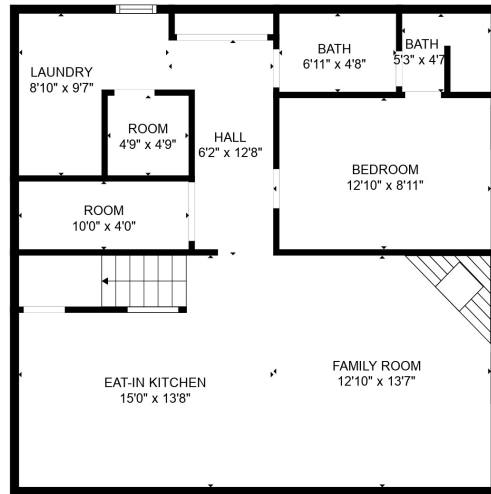

FLOOR 2

FLOOR 3

FLOOR 1

**TOTAL: 2394 sq. ft**  
 Below Ground: 775 sq. ft, FLOOR 2: 1232 sq. ft, FLOOR 3: 387 sq. ft  
 EXCLUDED AREAS: FIREPLACE: 5 sq. ft

MEASUREMENTS ARE CALCULATED BY CUBICASA TECHNOLOGY. DEEMED HIGHLY RELIABLE BUT NOT GUARANTEED.

**TOTAL: 2394 sq. ft**

Below Ground: 775 sq. ft, FLOOR 2: 1232 sq. ft, FLOOR 3: 387 sq. ft

EXCLUDED AREAS: FIREPLACE: 5 sq. ft

MEASUREMENTS ARE CALCULATED BY CUBICASA TECHNOLOGY. DEEMED HIGHLY RELIABLE BUT NOT GUARANTEED.