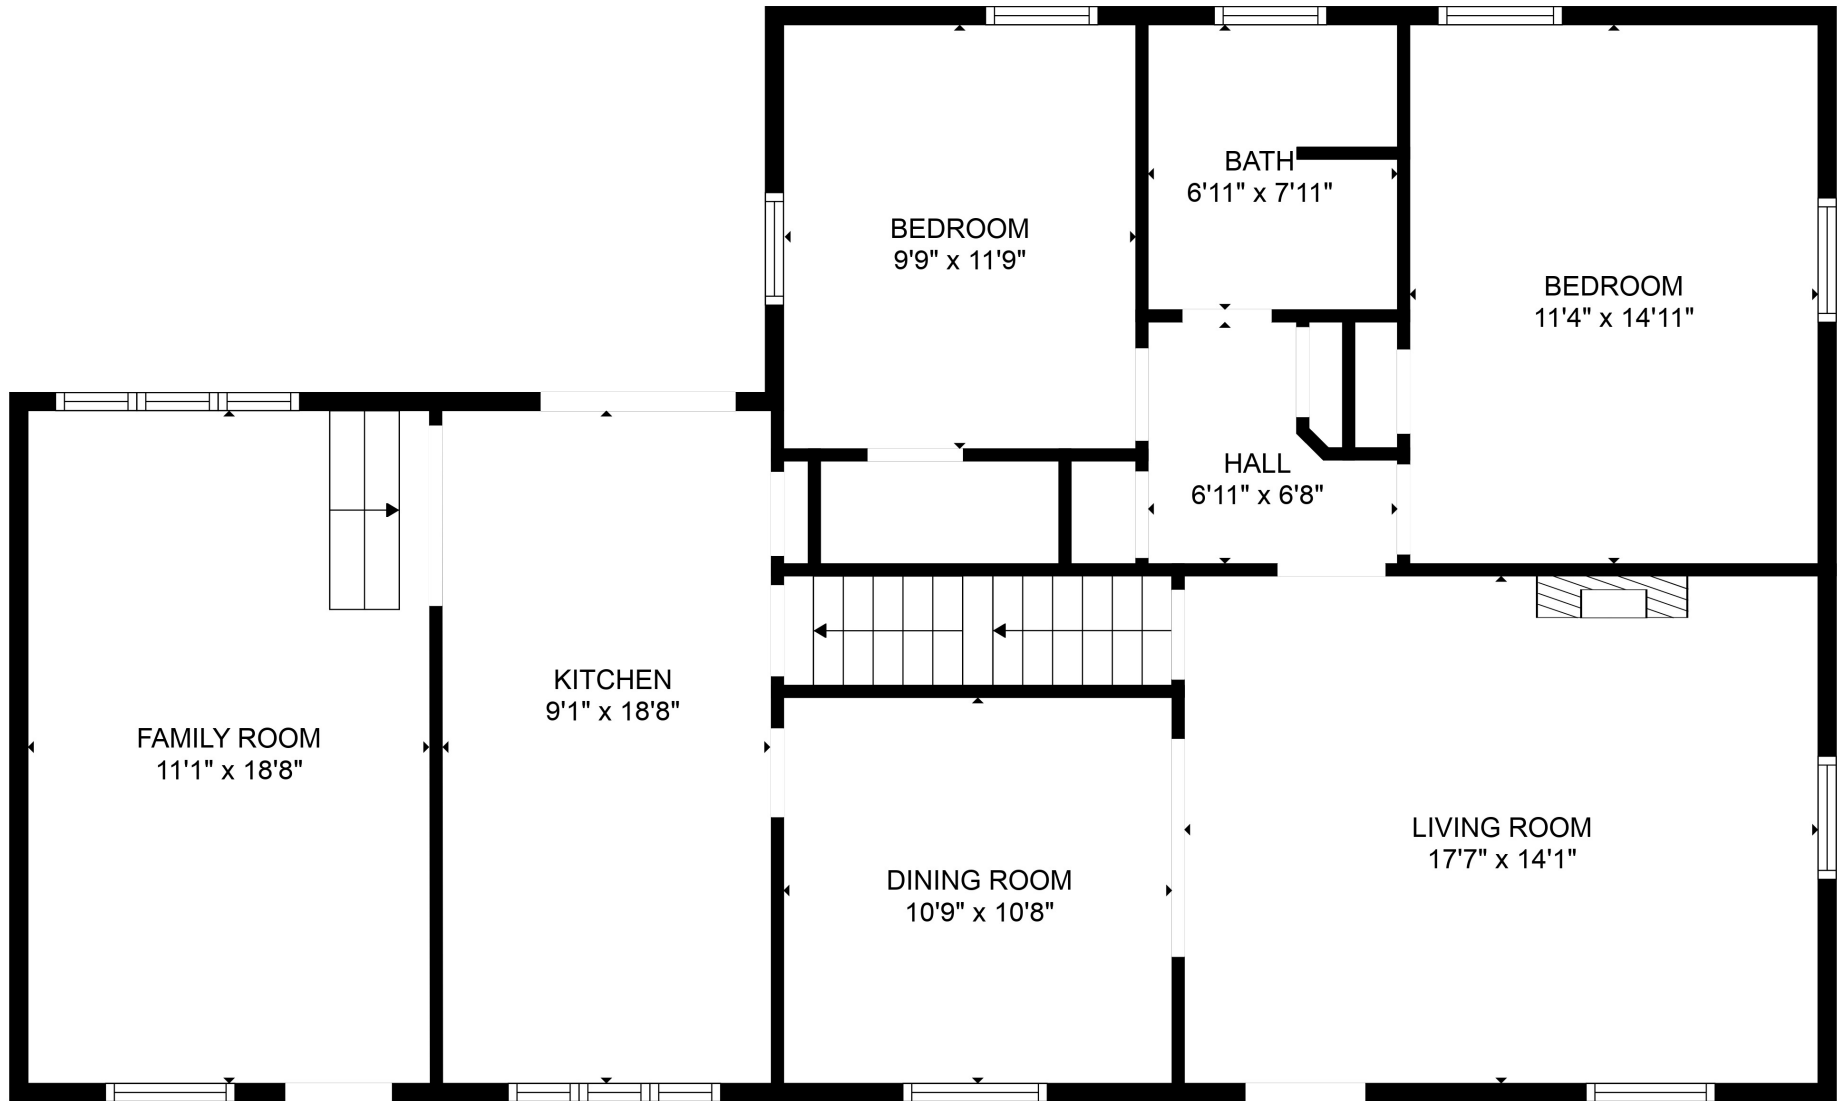

FLOOR 2

FLOOR 3

FLOOR 1

**TOTAL: 2394 sq. ft**  
 Below Ground: 775 sq. ft, FLOOR 2: 1232 sq. ft, FLOOR 3: 387 sq. ft  
 EXCLUDED AREAS: FIREPLACE: 5 sq. ft

MEASUREMENTS ARE CALCULATED BY CUBICASA TECHNOLOGY. DEEMED HIGHLY RELIABLE BUT NOT GUARANTEED.

**TOTAL: 2394 sq. ft**

Below Ground: 775 sq. ft, FLOOR 2: 1232 sq. ft, FLOOR 3: 387 sq. ft

EXCLUDED AREAS: FIREPLACE: 5 sq. ft

MEASUREMENTS ARE CALCULATED BY CUBICASA TECHNOLOGY. DEEMED HIGHLY RELIABLE BUT NOT GUARANTEED.