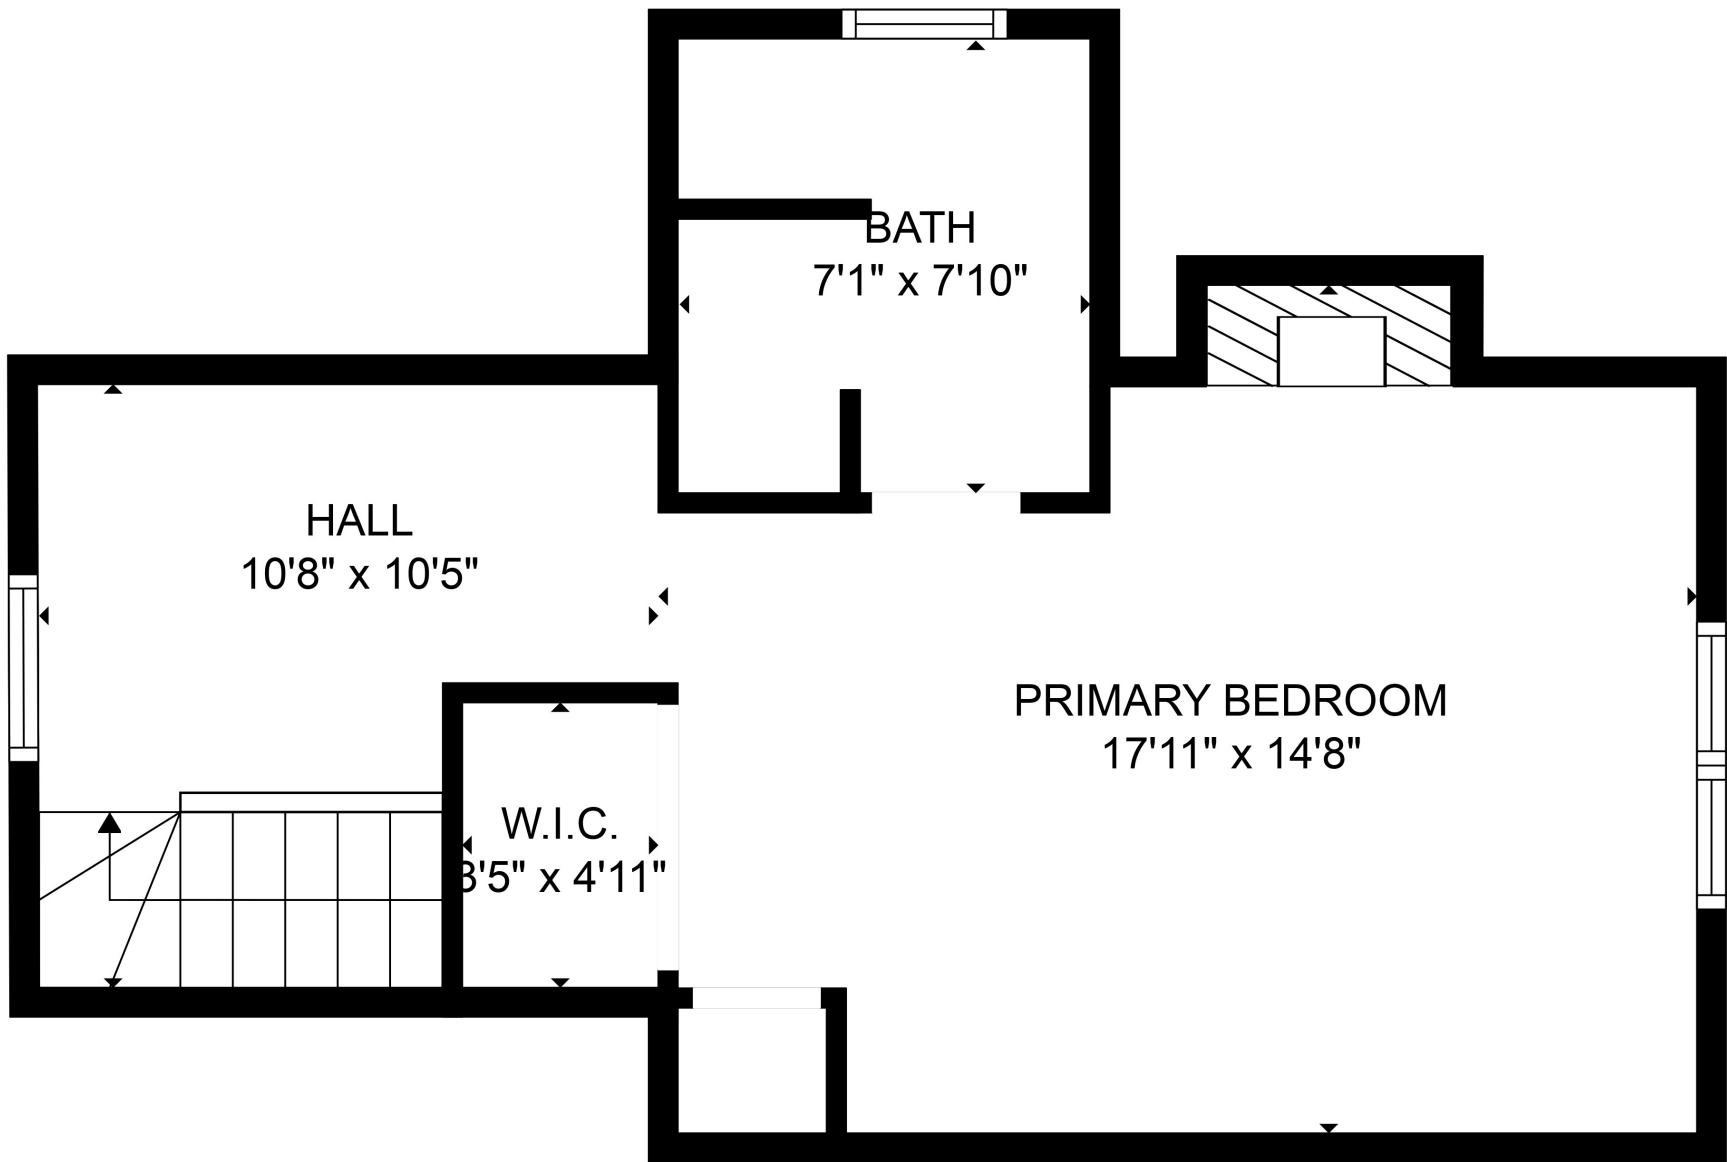

FLOOR 2

FLOOR 3

FLOOR 1

**TOTAL: 2394 sq. ft**  
 Below Ground: 775 sq. ft, FLOOR 2: 1232 sq. ft, FLOOR 3: 387 sq. ft  
 EXCLUDED AREAS: FIREPLACE: 5 sq. ft

MEASUREMENTS ARE CALCULATED BY CUBICASA TECHNOLOGY. DEEMED HIGHLY RELIABLE BUT NOT GUARANTEED.

**TOTAL: 2394 sq. ft**

Below Ground: 775 sq. ft, FLOOR 2: 1232 sq. ft, FLOOR 3: 387 sq. ft

EXCLUDED AREAS: FIREPLACE: 5 sq. ft

MEASUREMENTS ARE CALCULATED BY CUBICASA TECHNOLOGY. DEEMED HIGHLY RELIABLE BUT NOT GUARANTEED.