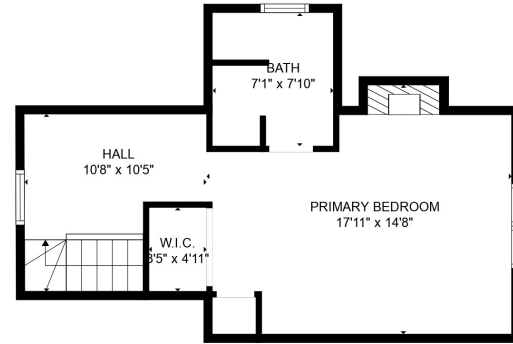

FLOOR 2

FLOOR 3

FLOOR 1

**TOTAL: 2394 sq. ft**  
 Below Ground: 775 sq. ft, FLOOR 2: 1232 sq. ft, FLOOR 3: 387 sq. ft  
 EXCLUDED AREAS: FIREPLACE: 5 sq. ft

MEASUREMENTS ARE CALCULATED BY CUBICASA TECHNOLOGY. DEEMED HIGHLY RELIABLE BUT NOT GUARANTEED.

**TOTAL: 2394 sq. ft**

Below Ground: 775 sq. ft, FLOOR 2: 1232 sq. ft, FLOOR 3: 387 sq. ft

EXCLUDED AREAS: FIREPLACE: 5 sq. ft

MEASUREMENTS ARE CALCULATED BY CUBICASA TECHNOLOGY. DEEMED HIGHLY RELIABLE BUT NOT GUARANTEED.