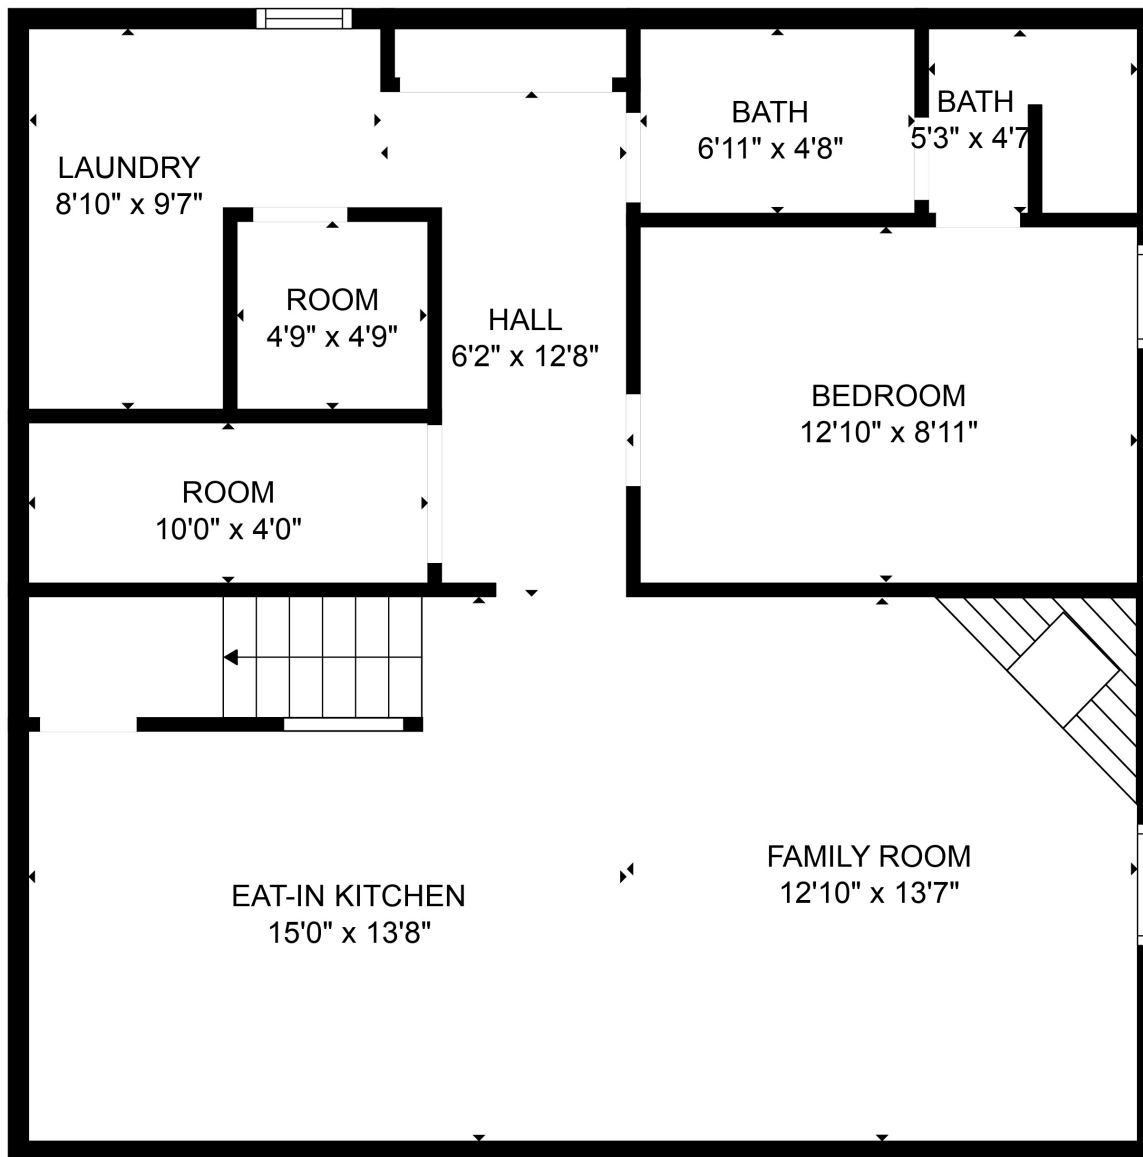

FLOOR 2

FLOOR 3

FLOOR 1

**TOTAL: 2394 sq. ft**  
 Below Ground: 775 sq. ft, FLOOR 2: 1232 sq. ft, FLOOR 3: 387 sq. ft  
 EXCLUDED AREAS: FIREPLACE: 5 sq. ft

MEASUREMENTS ARE CALCULATED BY CUBICASA TECHNOLOGY. DEEMED HIGHLY RELIABLE BUT NOT GUARANTEED.

**TOTAL: 2394 sq. ft**

Below Ground: 775 sq. ft, FLOOR 2: 1232 sq. ft, FLOOR 3: 387 sq. ft

EXCLUDED AREAS: FIREPLACE: 5 sq. ft

MEASUREMENTS ARE CALCULATED BY CUBICASA TECHNOLOGY. DEEMED HIGHLY RELIABLE BUT NOT GUARANTEED.