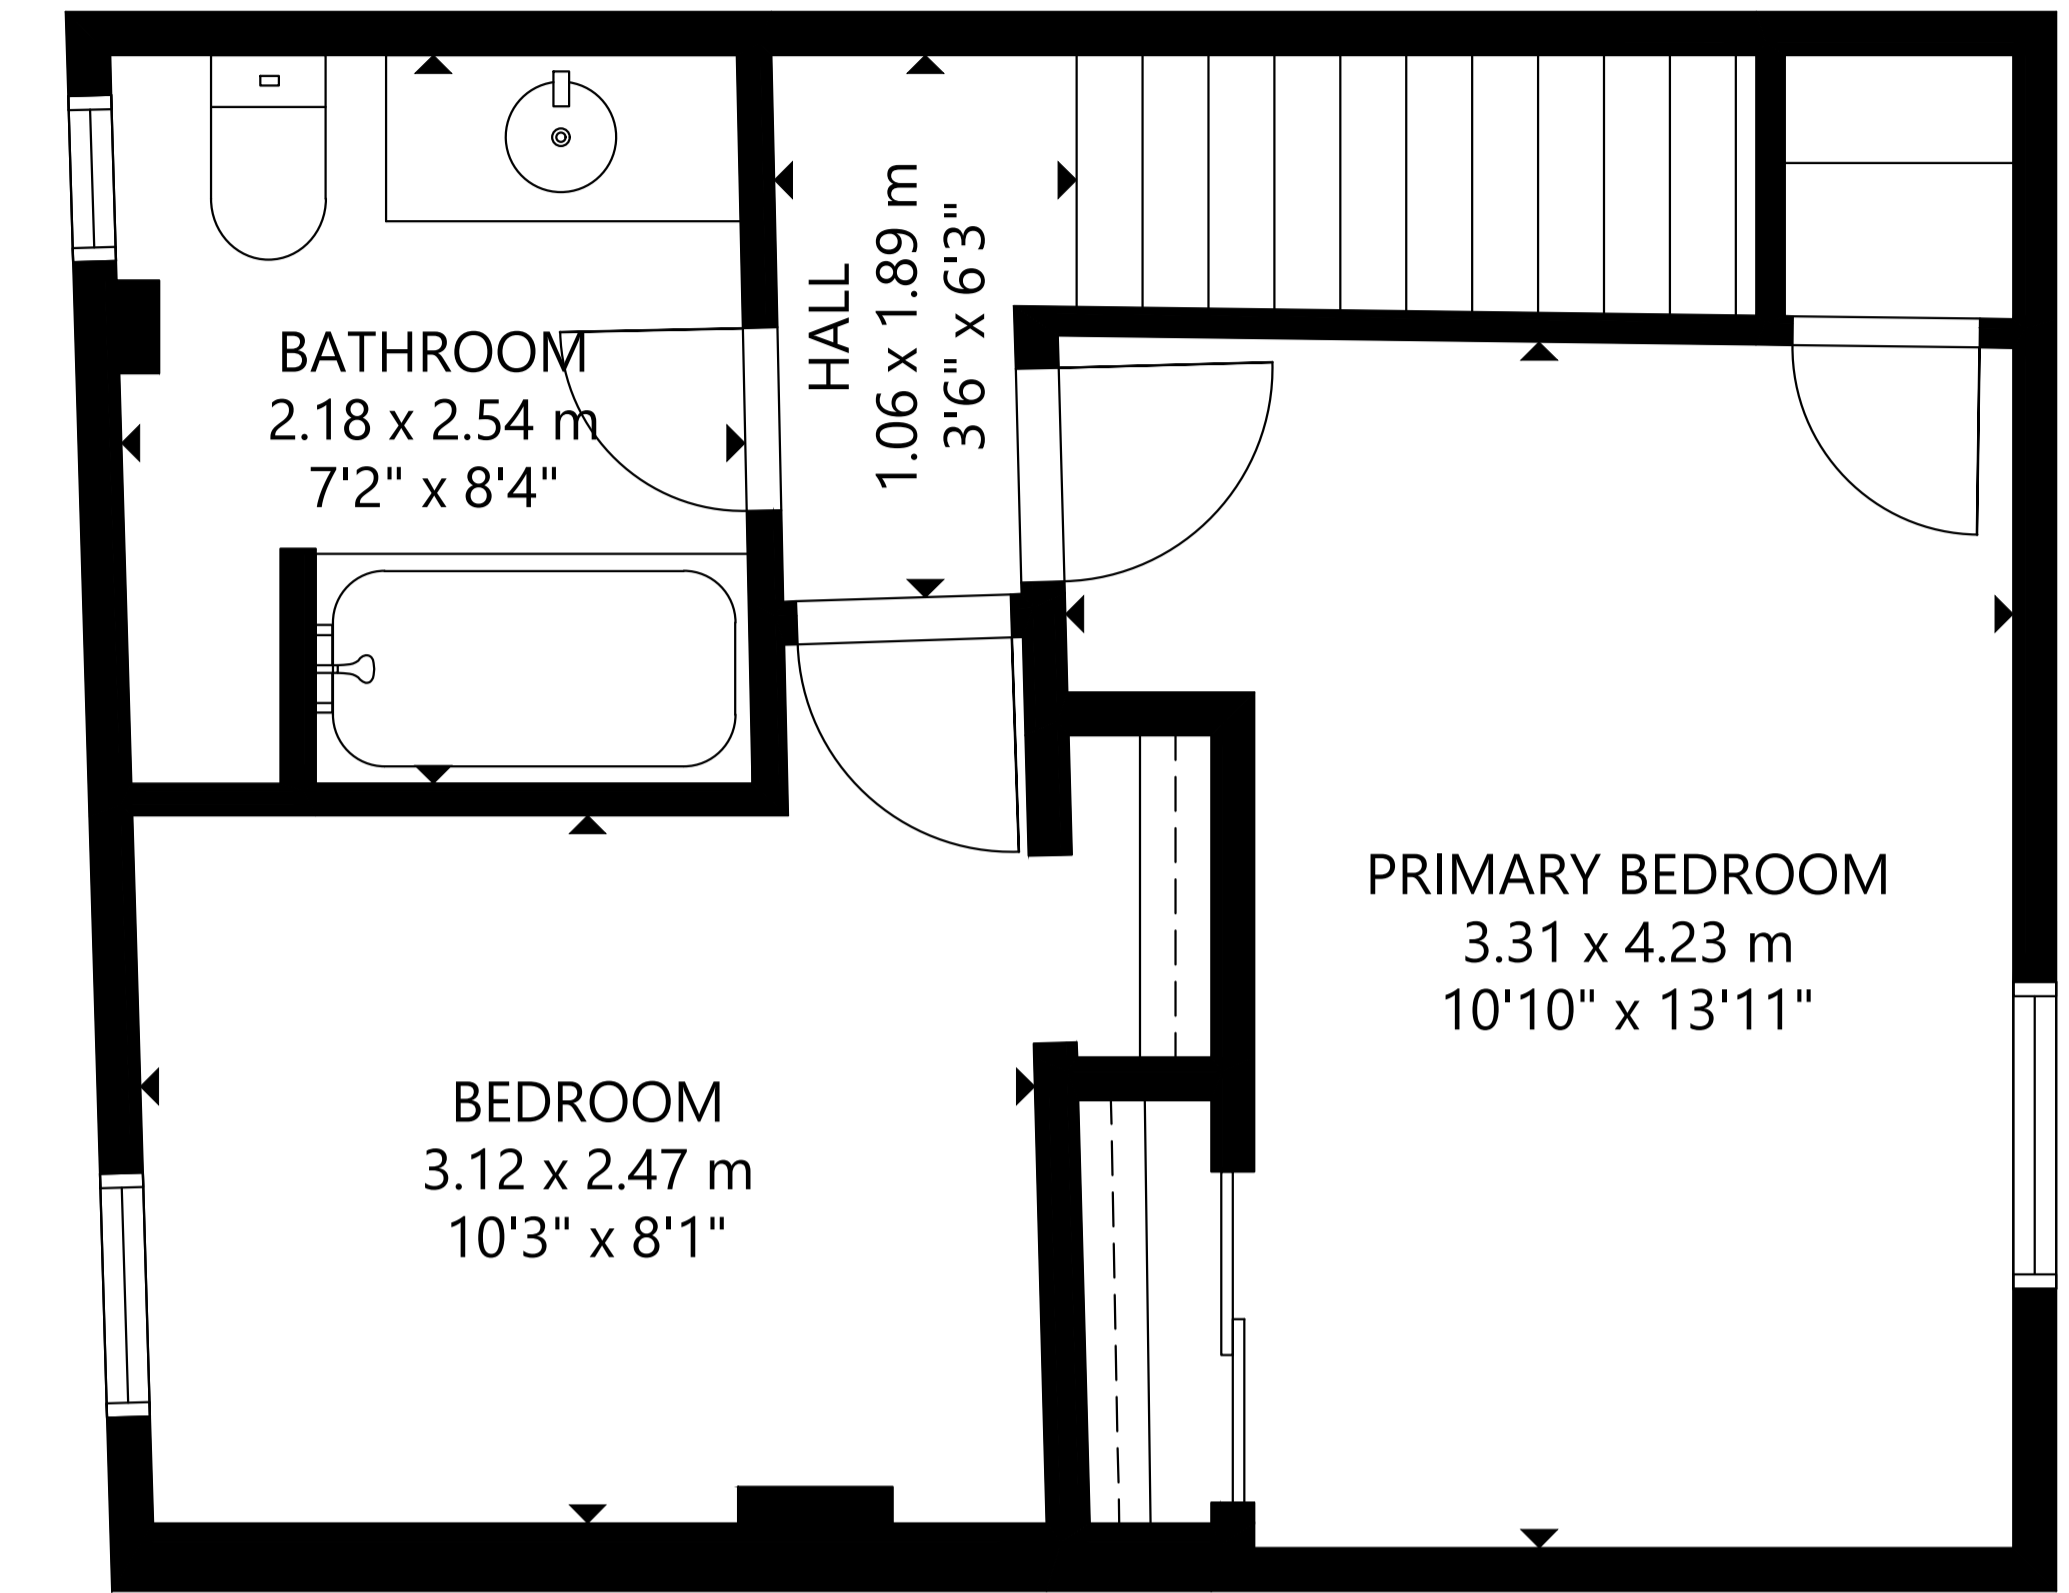

18 Winston Avenue

MAIN FLOOR

SECOND FLOOR

LOWER LEVEL

GROSS INTERNAL AREA
 MAIN FLOOR: 557 sq ft/ 52 m², SECOND FLOOR: 365 sq ft/ 34 m²
 LOWER LEVEL: 344 sq ft/ 32 m²,
 TOTAL: 1,266 sq ft/ 118 m²
 SIZE AND DIMENSIONS ARE APPROXIMATE, ACTUAL MAY VARY.