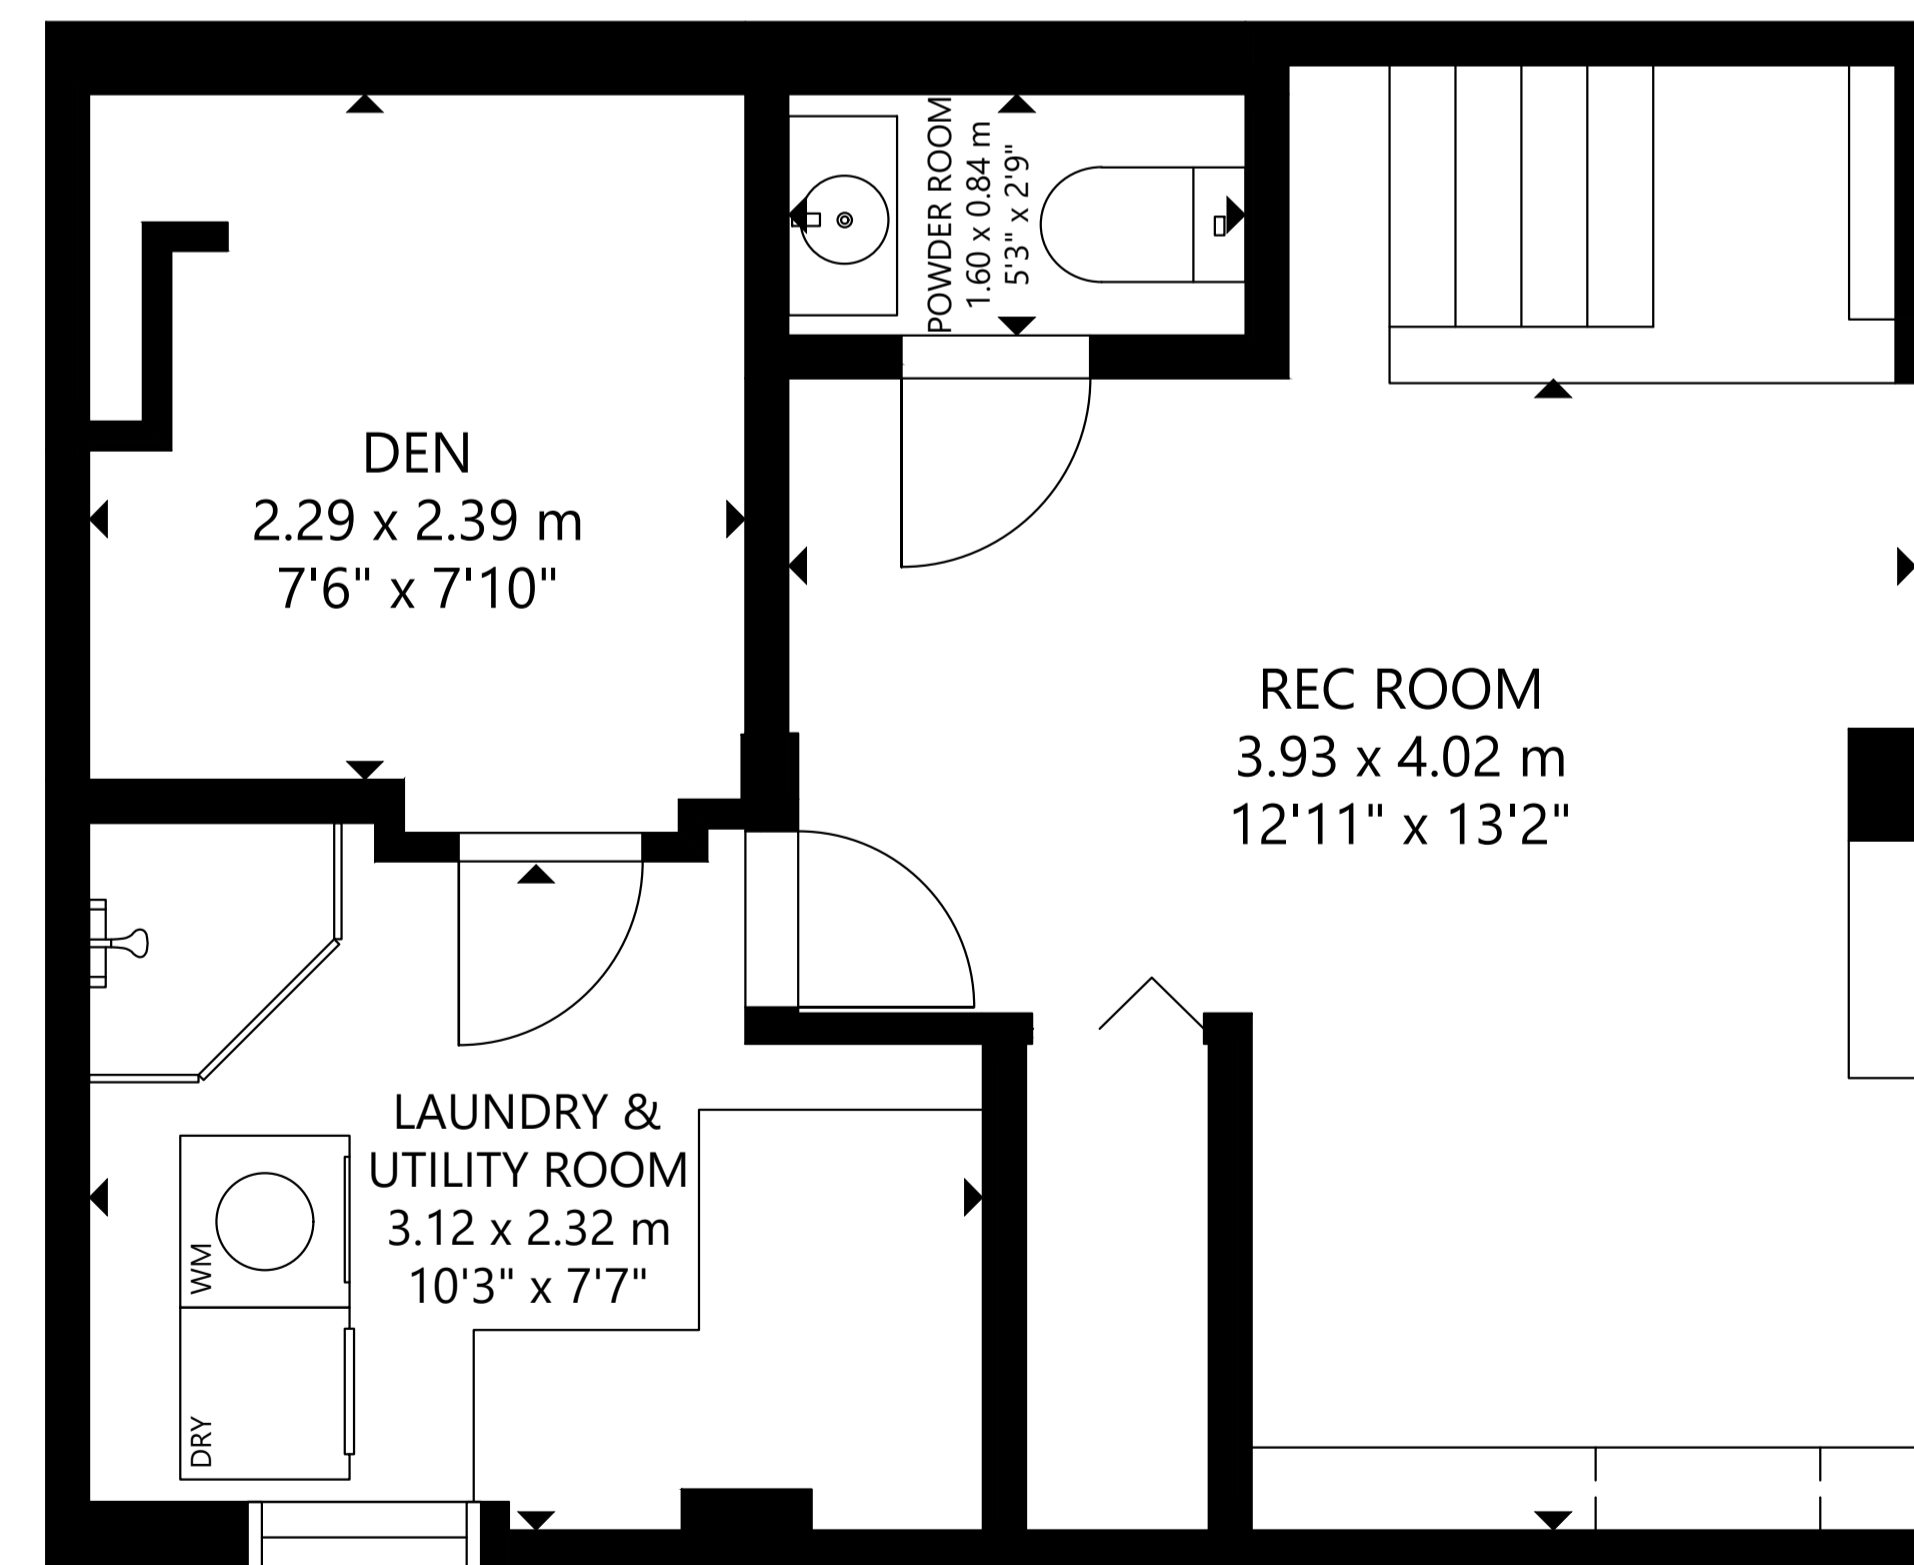

18 Winston Avenue

MAIN FLOOR

SECOND FLOOR

LOWER LEVEL

GROSS INTERNAL AREA
 MAIN FLOOR: 557 sq ft/ 52 m², SECOND FLOOR: 365 sq ft/ 34 m²
 LOWER LEVEL: 344 sq ft/ 32 m²,
 TOTAL: 1,266 sq ft/ 118 m²
 SIZE AND DIMENSIONS ARE APPROXIMATE, ACTUAL MAY VARY.