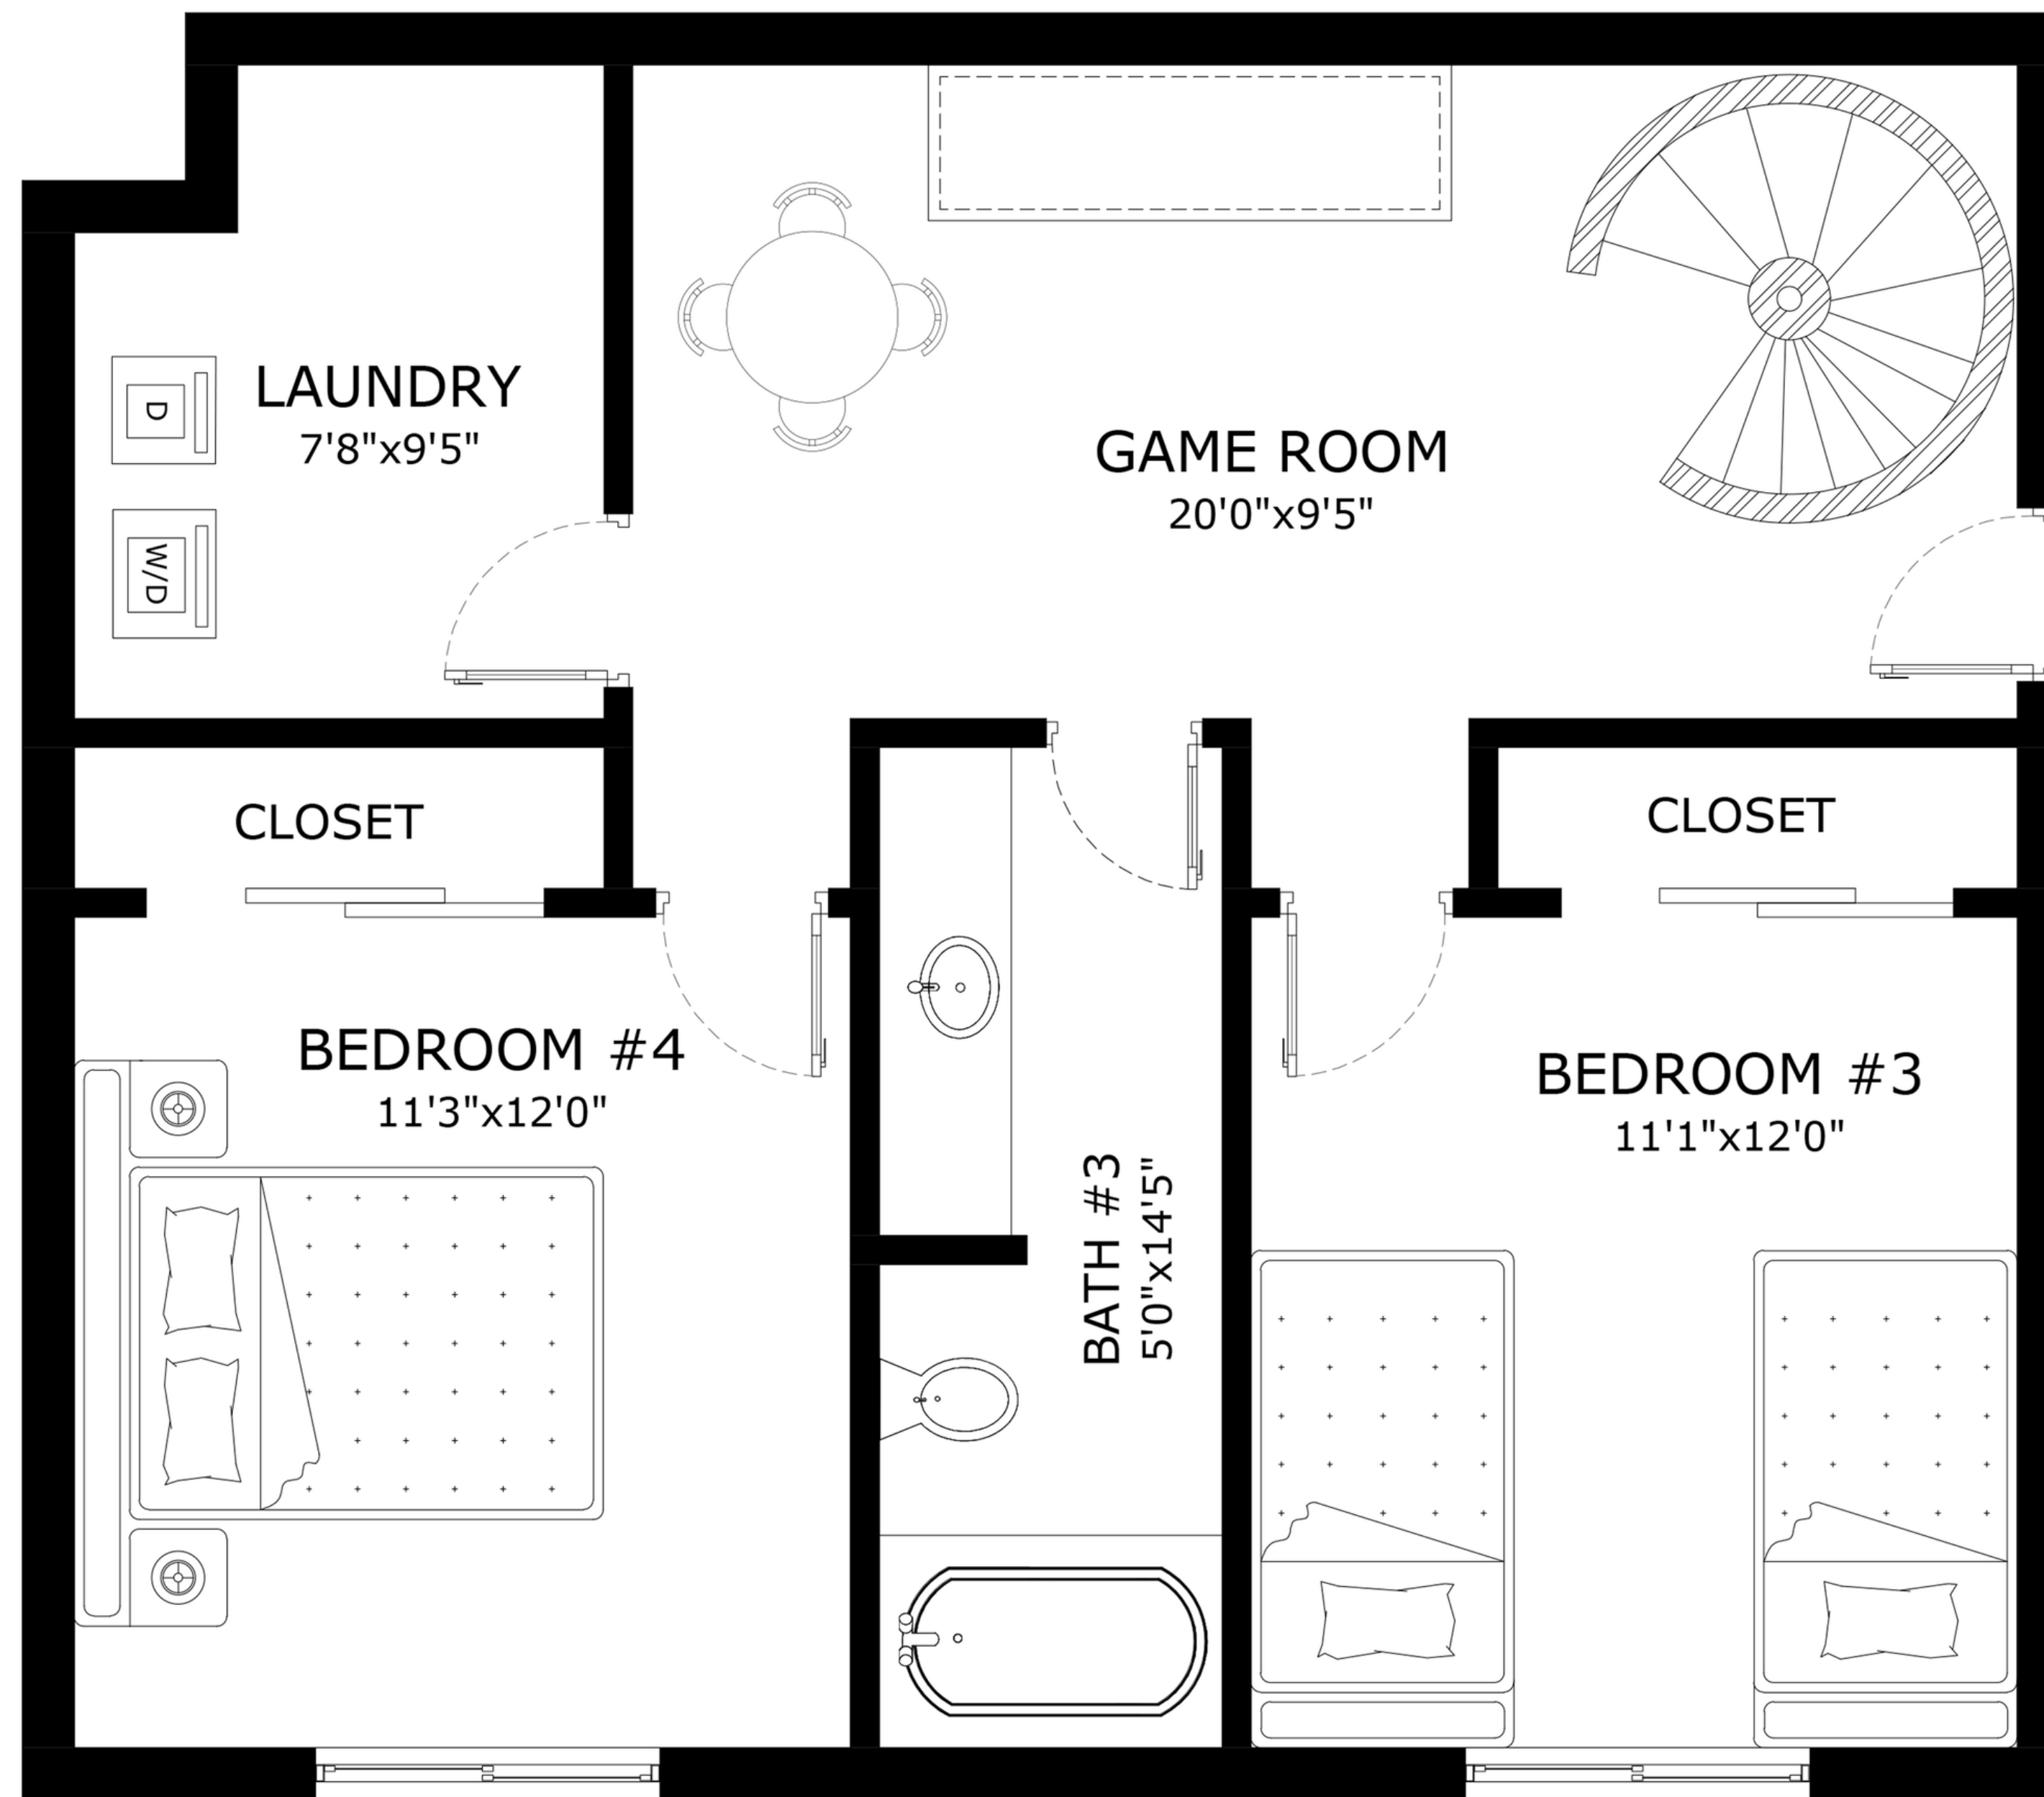

GROSS INTERNAL AREA
TOTAL: 3816
SIZES AND DIMENSIONS ARE APPROXIMATE, ACTUAL MAY VARY

GROSS INTERNAL AREA

TOTAL: 3816

SIZES AND DIMENSIONS ARE APPROXIMATE, ACTUAL MAY VARY

GROSS INTERNAL AREA
TOTAL: 3816

SIZES AND DIMENSIONS ARE APPROXIMATE, ACTUAL MAY VARY