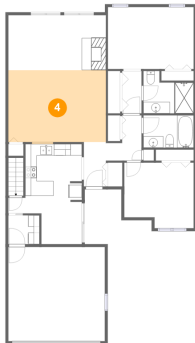

1 Floor 1 - Basement

Dimensions: 32'3" x 39'10"
Area: 1179 sq. ft
Counted as living area: No

Heated: Yes
Finished: No
Enclosed: Yes
Contiguous: Yes
Permitted: Yes
Wet space: No
Addition: No
Conversion: No

2 Floor 2 - Garage

Dimensions: 16'10" x 16'5"
Area: 275 sq. ft
Counted as living area: No

Heated: No
Finished: No
Enclosed: Yes
Contiguous: Yes
Permitted: Yes
Wet space: No
Addition: No
Conversion: No

13476 Windmere Circle, Sterling Heights, Macomb County, Michigan, United States, 48313

3 Floor 2 - Nook

Dimensions: 12'10" x 8'1"
Area: 72 sq. ft
Counted as living area: Yes

Heated: Yes
Finished: Yes
Enclosed: Yes
Contiguous: Yes
Permitted: Yes
Wet space: No
Addition: No
Conversion: No

4 Floor 2 - Dining Room