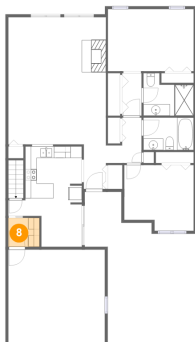

Dimensions: 3'5" x 7'5"
Area: 25 sq. ft
Counted as living area: Yes

Heated: Yes
Finished: Yes
Enclosed: Yes
Contiguous: Yes
Permitted: Yes
Wet space: No
Addition: No
Conversion: No

7 Floor 2 - Bedroom

Dimensions: 14'11" x 10'9"
Area: 161 sq. ft
Counted as living area: Yes

Heated: Yes
Finished: Yes
Enclosed: Yes
Contiguous: Yes
Permitted: Yes
Wet space: No
Addition: No
Conversion: No

8 Floor 2 - Utility

Dimensions: 5'5" x 5'0"
Area: 27 sq. ft
Counted as living area: Yes

Heated: Yes
Finished: Yes
Enclosed: Yes
Contiguous: Yes
Permitted: Yes
Wet space: No
Addition: No
Conversion: No

13476 Windmere Circle, Sterling Heights, Macomb County, Michigan, United States, 48313

9 Floor 2 - Entry

Dimensions: 3'10" x 7'9"
Area: 30 sq. ft
Counted as living area: Yes

Heated: Yes
Finished: Yes
Enclosed: Yes
Contiguous: Yes
Permitted: Yes
Wet space: No
Addition: No
Conversion: No