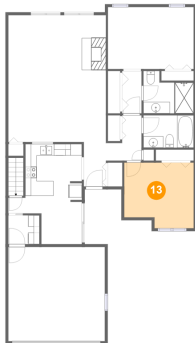

11 Floor 2 - Kitchen

Dimensions: 9'10" x 9'4"
Area: 91 sq. ft
Counted as living area: Yes

Heated: Yes
Finished: Yes
Enclosed: Yes
Contiguous: Yes
Permitted: Yes
Wet space: No
Addition: No
Conversion: No

**13476 Windmere Circle, Sterling Heights,
Macomb County, Michigan, United States, 48313**

12 Floor 2 - Hall

Dimensions: 6'2" x 7'11"
Area: 35 sq. ft
Counted as living area: Yes

Heated: Yes
Finished: Yes
Enclosed: Yes
Contiguous: Yes
Permitted: Yes
Wet space: No
Addition: No
Conversion: No

13 Floor 2 - Bedroom

Dimensions: 12'1" x 11'5"
Area: 128 sq. ft
Counted as living area: Yes

Heated: Yes
Finished: Yes
Enclosed: Yes
Contiguous: Yes
Permitted: Yes
Wet space: No
Addition: No
Conversion: No