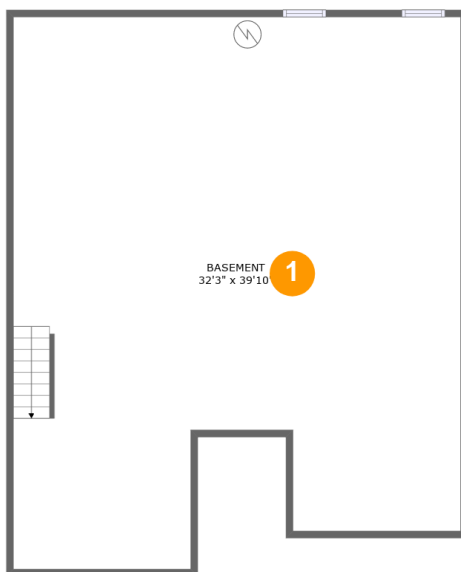

13476 Windmere Circle, Sterling Heights, Macomb County, Michigan, United States, 48313

Property summary

 **1** Garages

 **2** Bedrooms

 **2** Bathrooms

 **0** Half baths

 **2** Floors

 **1,271** Gross living area sqft

 **2,832** Total sqft

**13476 Windmere Circle, Sterling Heights,
Macomb County, Michigan, United States, 48313**

Room dimensions

Floor 1

Total sqft: 1259 Living area: 0

#		Dimensions	sqft	Counted as living area
1	Basement	32'3" x 39'10"	1179 sq. ft	No

13476 Windmere Circle, Sterling Heights, Macomb County, Michigan, United States, 48313

Room dimensions

Floor 2

Total sqft: 1573

Living area: 1271

#		Dimensions	sqft	Counted as living area
2	Garage	16'10" x 16'5"	275 sq. ft	No
3	Nook	12'10" x 8'1"	72 sq. ft	Yes
4	Dining Room	17'0" x 12'6"	214 sq. ft	Yes
5	Bath	8'9" x 7'5"	53 sq. ft	Yes
6	Hall	3'5" x 7'5"	25 sq. ft	Yes
7	Bedroom	14'11" x 10'9"	161 sq. ft	Yes
8	Utility	5'5" x 5'0"	27 sq. ft	Yes
9	Entry	3'10" x 7'9"	30 sq. ft	Yes
10	Living Room	17'0" x 9'7"	163 sq. ft	Yes
11	Kitchen	9'10" x 9'4"	91 sq. ft	Yes
12	Hall	6'2" x 7'11"	35 sq. ft	Yes