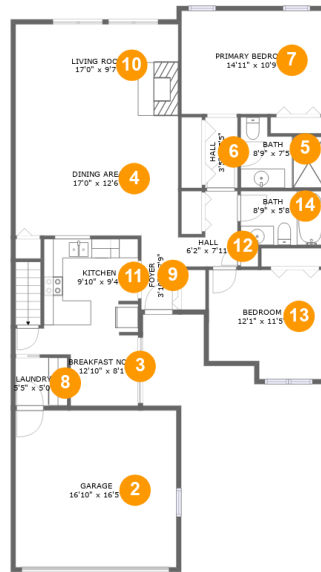

 **2,832** Total sqft

**13476 Windmere Circle, Sterling Heights,
Macomb County, Michigan, United States, 48313**

Room dimensions

Floor 1

Total sqft: 1259 Living area: 0

#		Dimensions	sqft	Counted as living area
1	Basement	32'3" x 39'10"	1179 sq. ft	No

13476 Windmere Circle, Sterling Heights, Macomb County, Michigan, United States, 48313

Room dimensions

Floor 2

Total sqft: 1573

Living area: 1271

#		Dimensions	sqft	Counted as living area
2	Garage	16'10" x 16'5"	275 sq. ft	No
3	Nook	12'10" x 8'1"	72 sq. ft	Yes
4	Dining Room	17'0" x 12'6"	214 sq. ft	Yes
5	Bath	8'9" x 7'5"	53 sq. ft	Yes
6	Hall	3'5" x 7'5"	25 sq. ft	Yes
7	Bedroom	14'11" x 10'9"	161 sq. ft	Yes
8	Utility	5'5" x 5'0"	27 sq. ft	Yes
9	Entry	3'10" x 7'9"	30 sq. ft	Yes
10	Living Room	17'0" x 9'7"	163 sq. ft	Yes
11	Kitchen	9'10" x 9'4"	91 sq. ft	Yes
12	Hall	6'2" x 7'11"	35 sq. ft	Yes

#		Dimensions	sqft	Counted as living area
13	Bedroom	12'1" x 11'5"	128 sq. ft	Yes
14	Bath	8'9" x 5'8"	49 sq. ft	Yes

13476 Windmere Circle, Sterling Heights, Macomb County, Michigan, United States, 48313

3 Floor 2 - Nook

Dimensions: 12'10" x 8'1"
Area: 72 sq. ft
Counted as living area: Yes

Heated: Yes
Finished: Yes
Enclosed: Yes
Contiguous: Yes
Permitted: Yes
Wet space: No
Addition: No
Conversion: No

4 Floor 2 - Dining Room