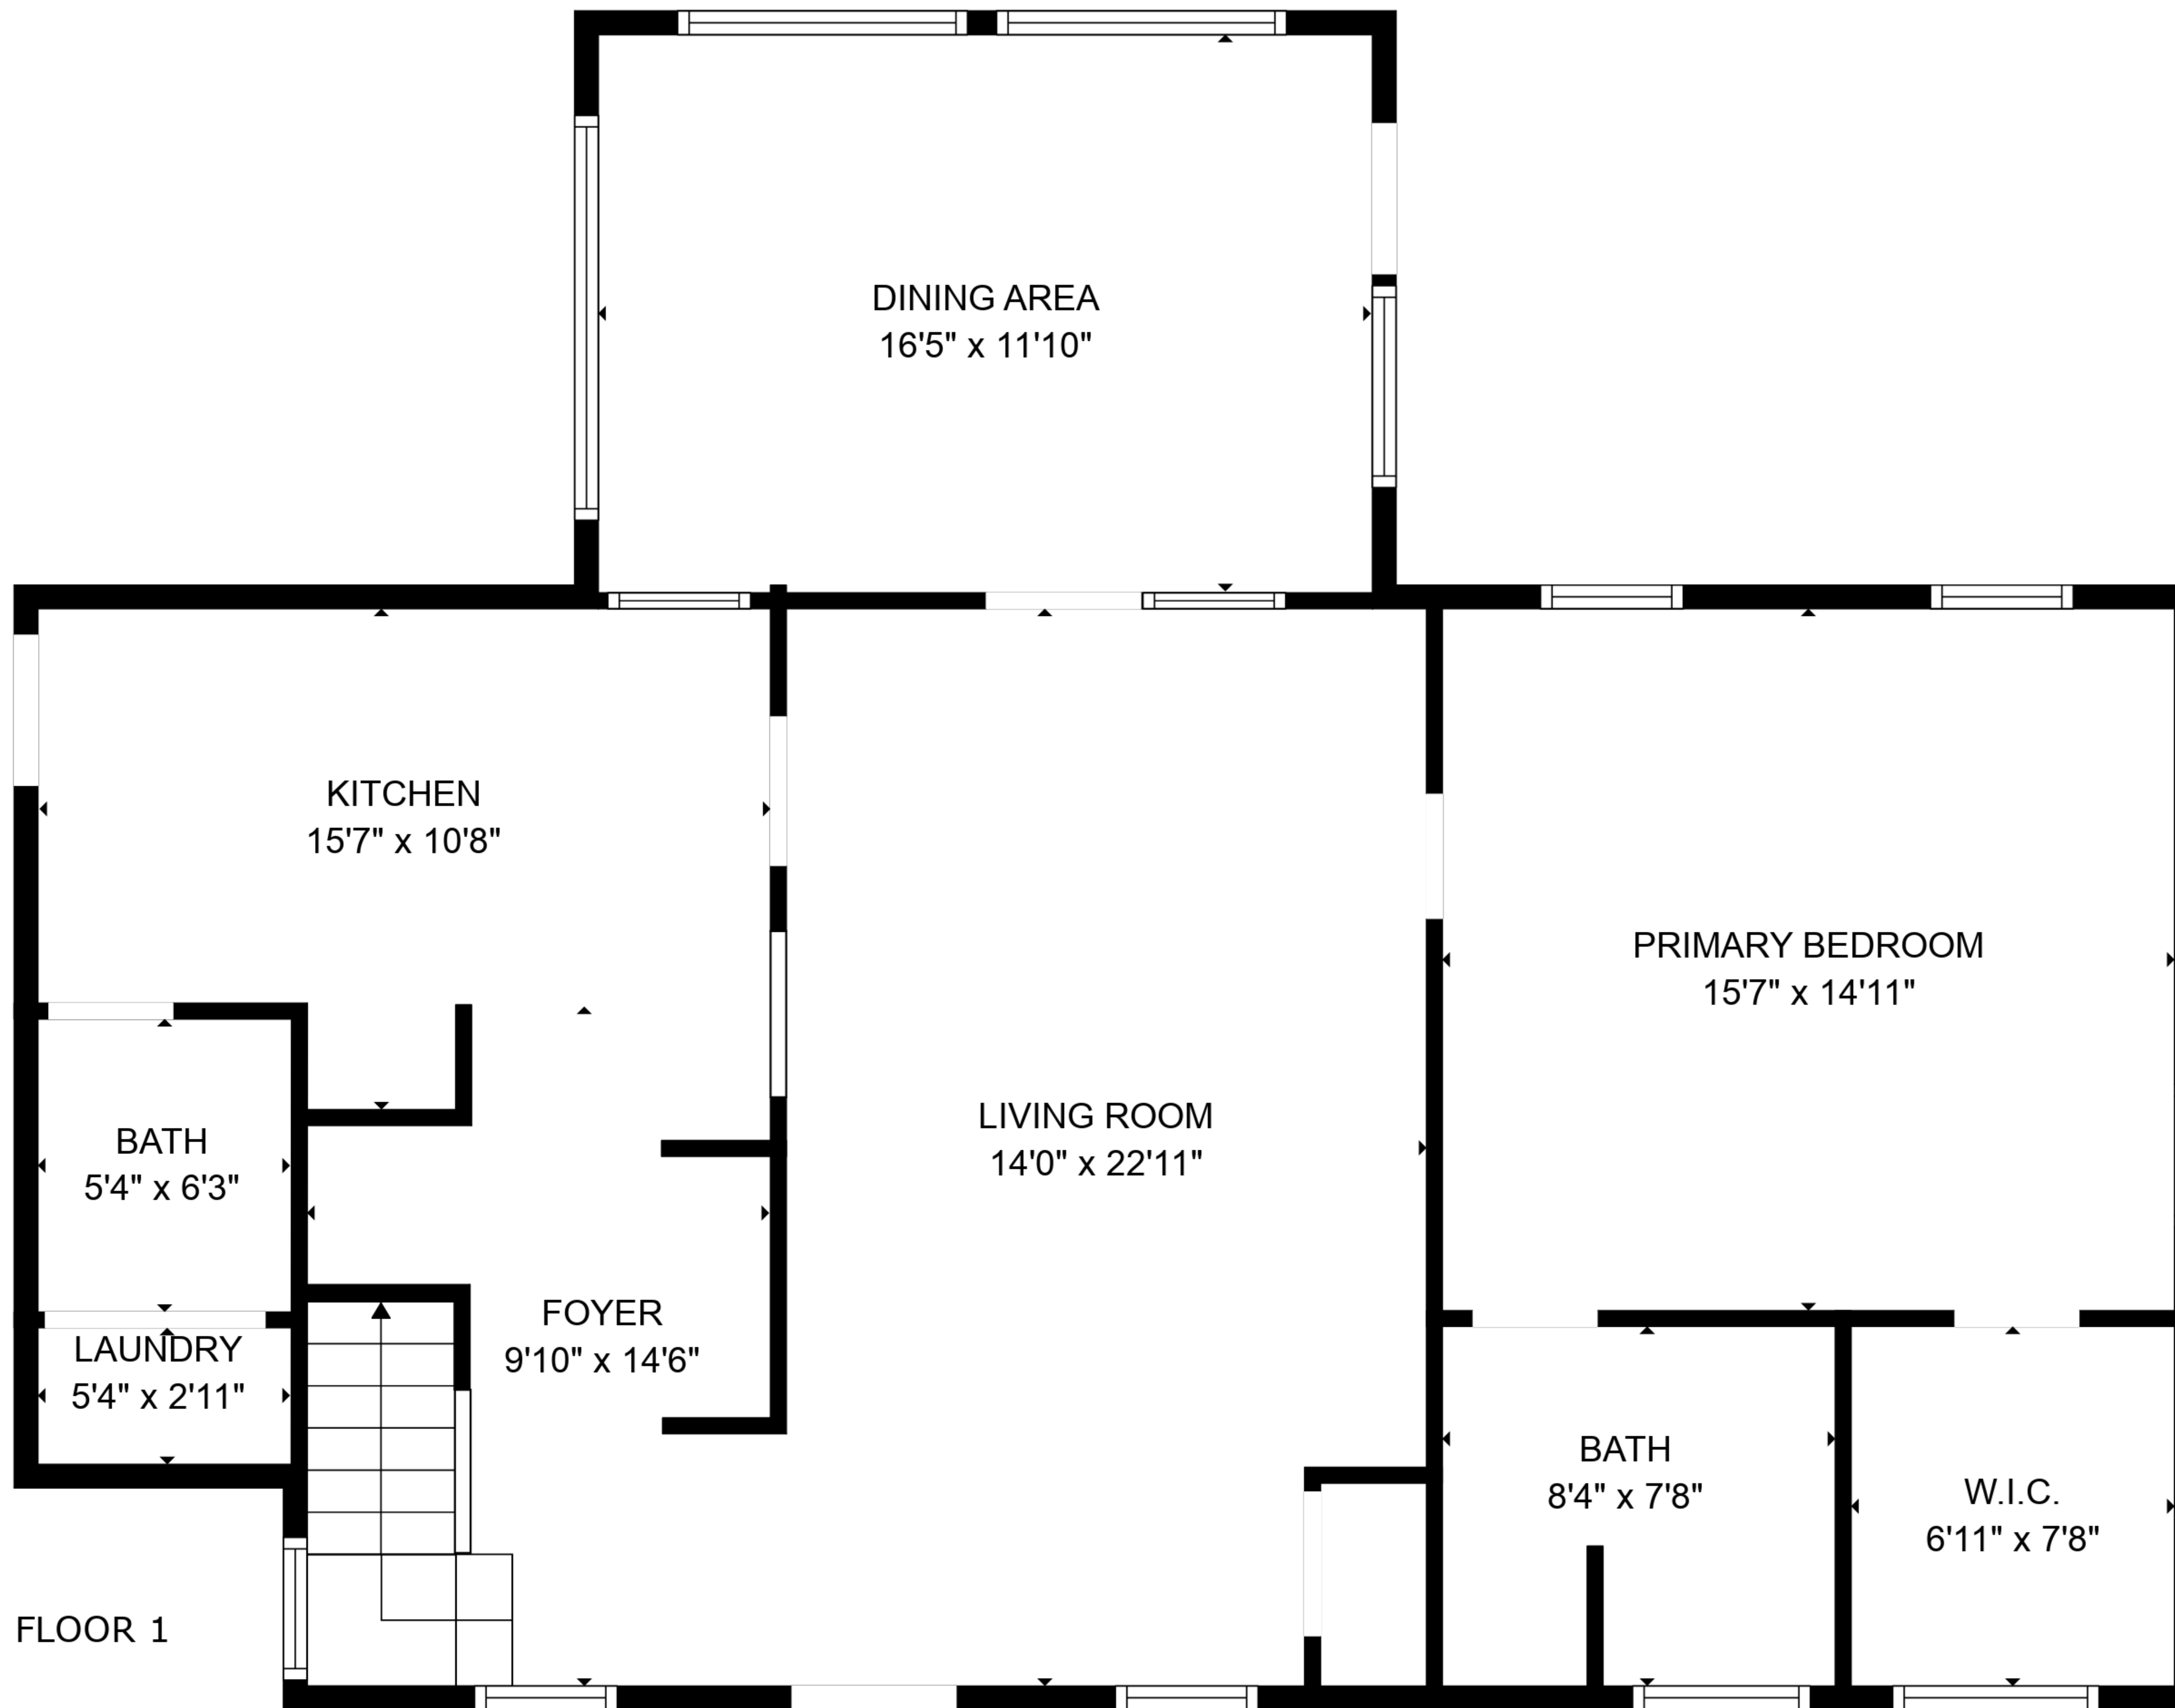

TOTAL: 1767 sq. ft
FLOOR 1: 1219 sq. ft, FLOOR 2: 548 sq. ft
EXCLUDED AREAS: LOW CEILING: 9 sq. ft

SIZES AND DIMENSIONS ARE APPROXIMATE. ACTUAL MAY VARY.

TOTAL: 1767 sq. ft

FLOOR 1: 1219 sq. ft, FLOOR 2: 548 sq. ft
EXCLUDED AREAS: LOW CEILING: 9 sq. ft

SIZES AND DIMENSIONS ARE APPROXIMATE. ACTUAL MAY VARY.

TOTAL: 1767 sq. ft
 FLOOR 1: 1219 sq. ft, FLOOR 2: 548 sq. ft
 EXCLUDED AREAS: LOW CEILING: 9 sq. ft

SIZES AND DIMENSIONS ARE APPROXIMATE. ACTUAL MAY VARY.