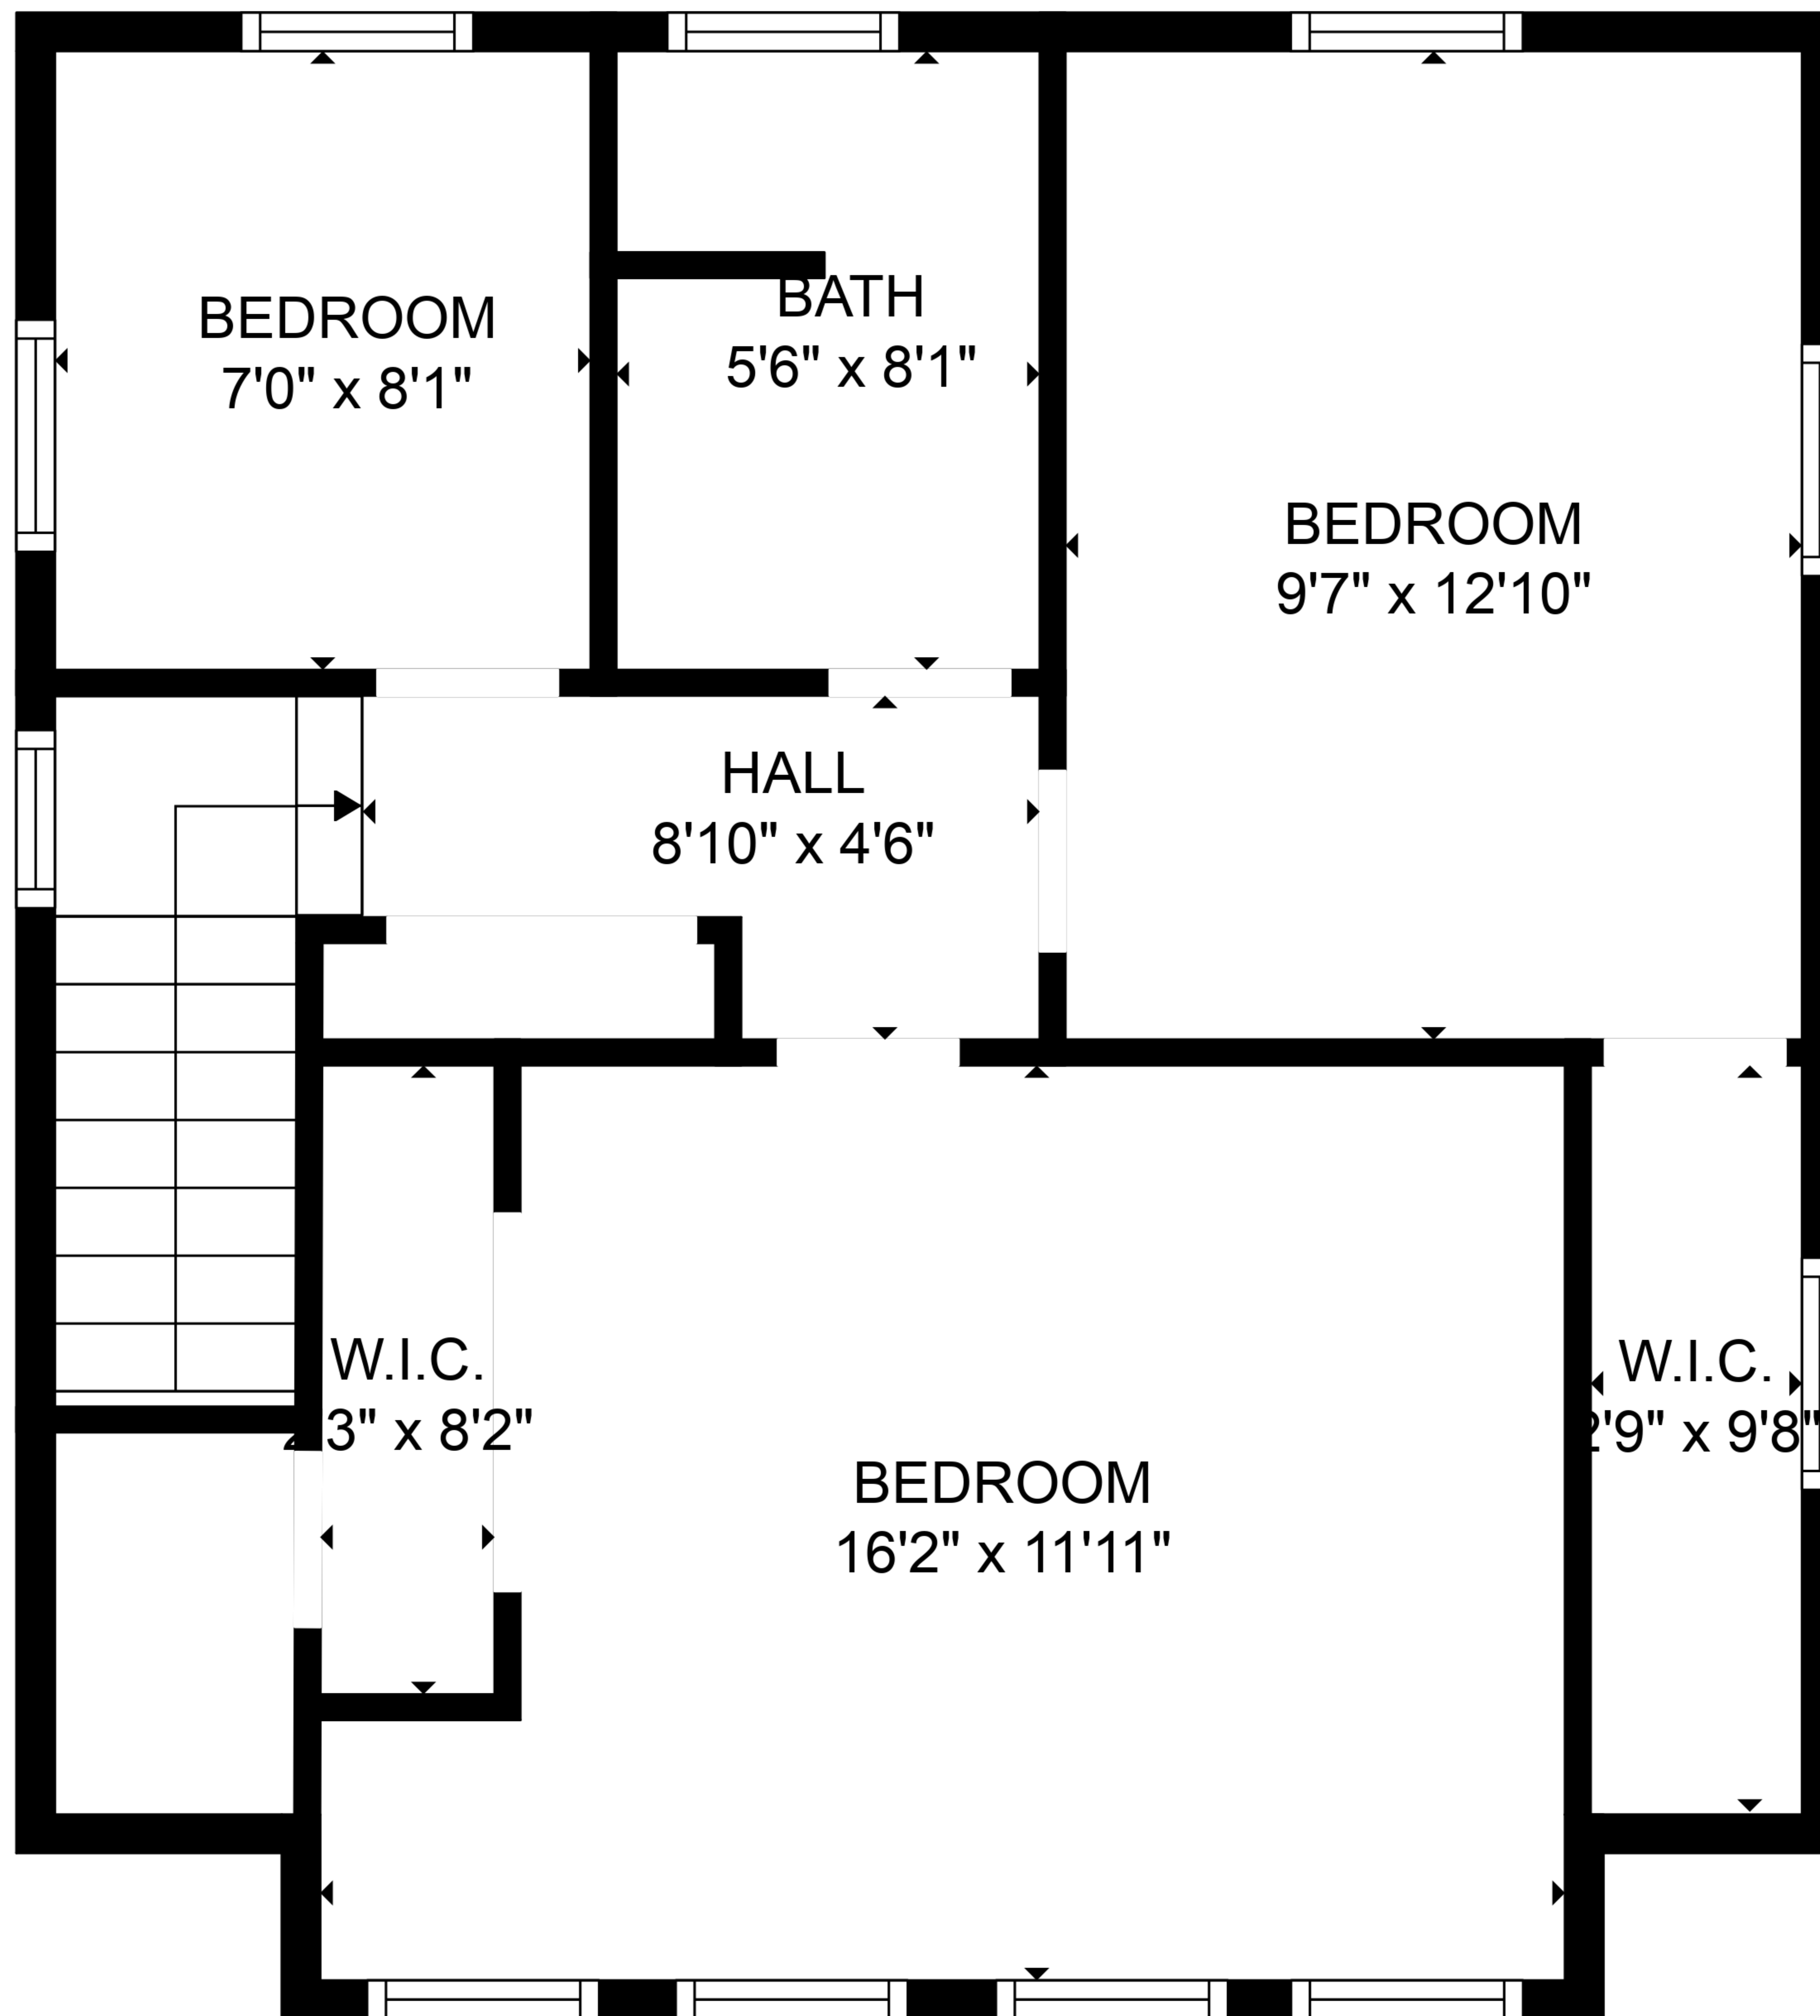

TOTAL: 1767 sq. ft
FLOOR 1: 1219 sq. ft, FLOOR 2: 548 sq. ft
EXCLUDED AREAS: LOW CEILING: 9 sq. ft

SIZES AND DIMENSIONS ARE APPROXIMATE. ACTUAL MAY VARY.

TOTAL: 1767 sq. ft

FLOOR 1: 1219 sq. ft, FLOOR 2: 548 sq. ft
EXCLUDED AREAS: LOW CEILING: 9 sq. ft

SIZES AND DIMENSIONS ARE APPROXIMATE. ACTUAL MAY VARY.

TOTAL: 1767 sq. ft
 FLOOR 1: 1219 sq. ft, FLOOR 2: 548 sq. ft
 EXCLUDED AREAS: LOW CEILING: 9 sq. ft

SIZES AND DIMENSIONS ARE APPROXIMATE. ACTUAL MAY VARY.