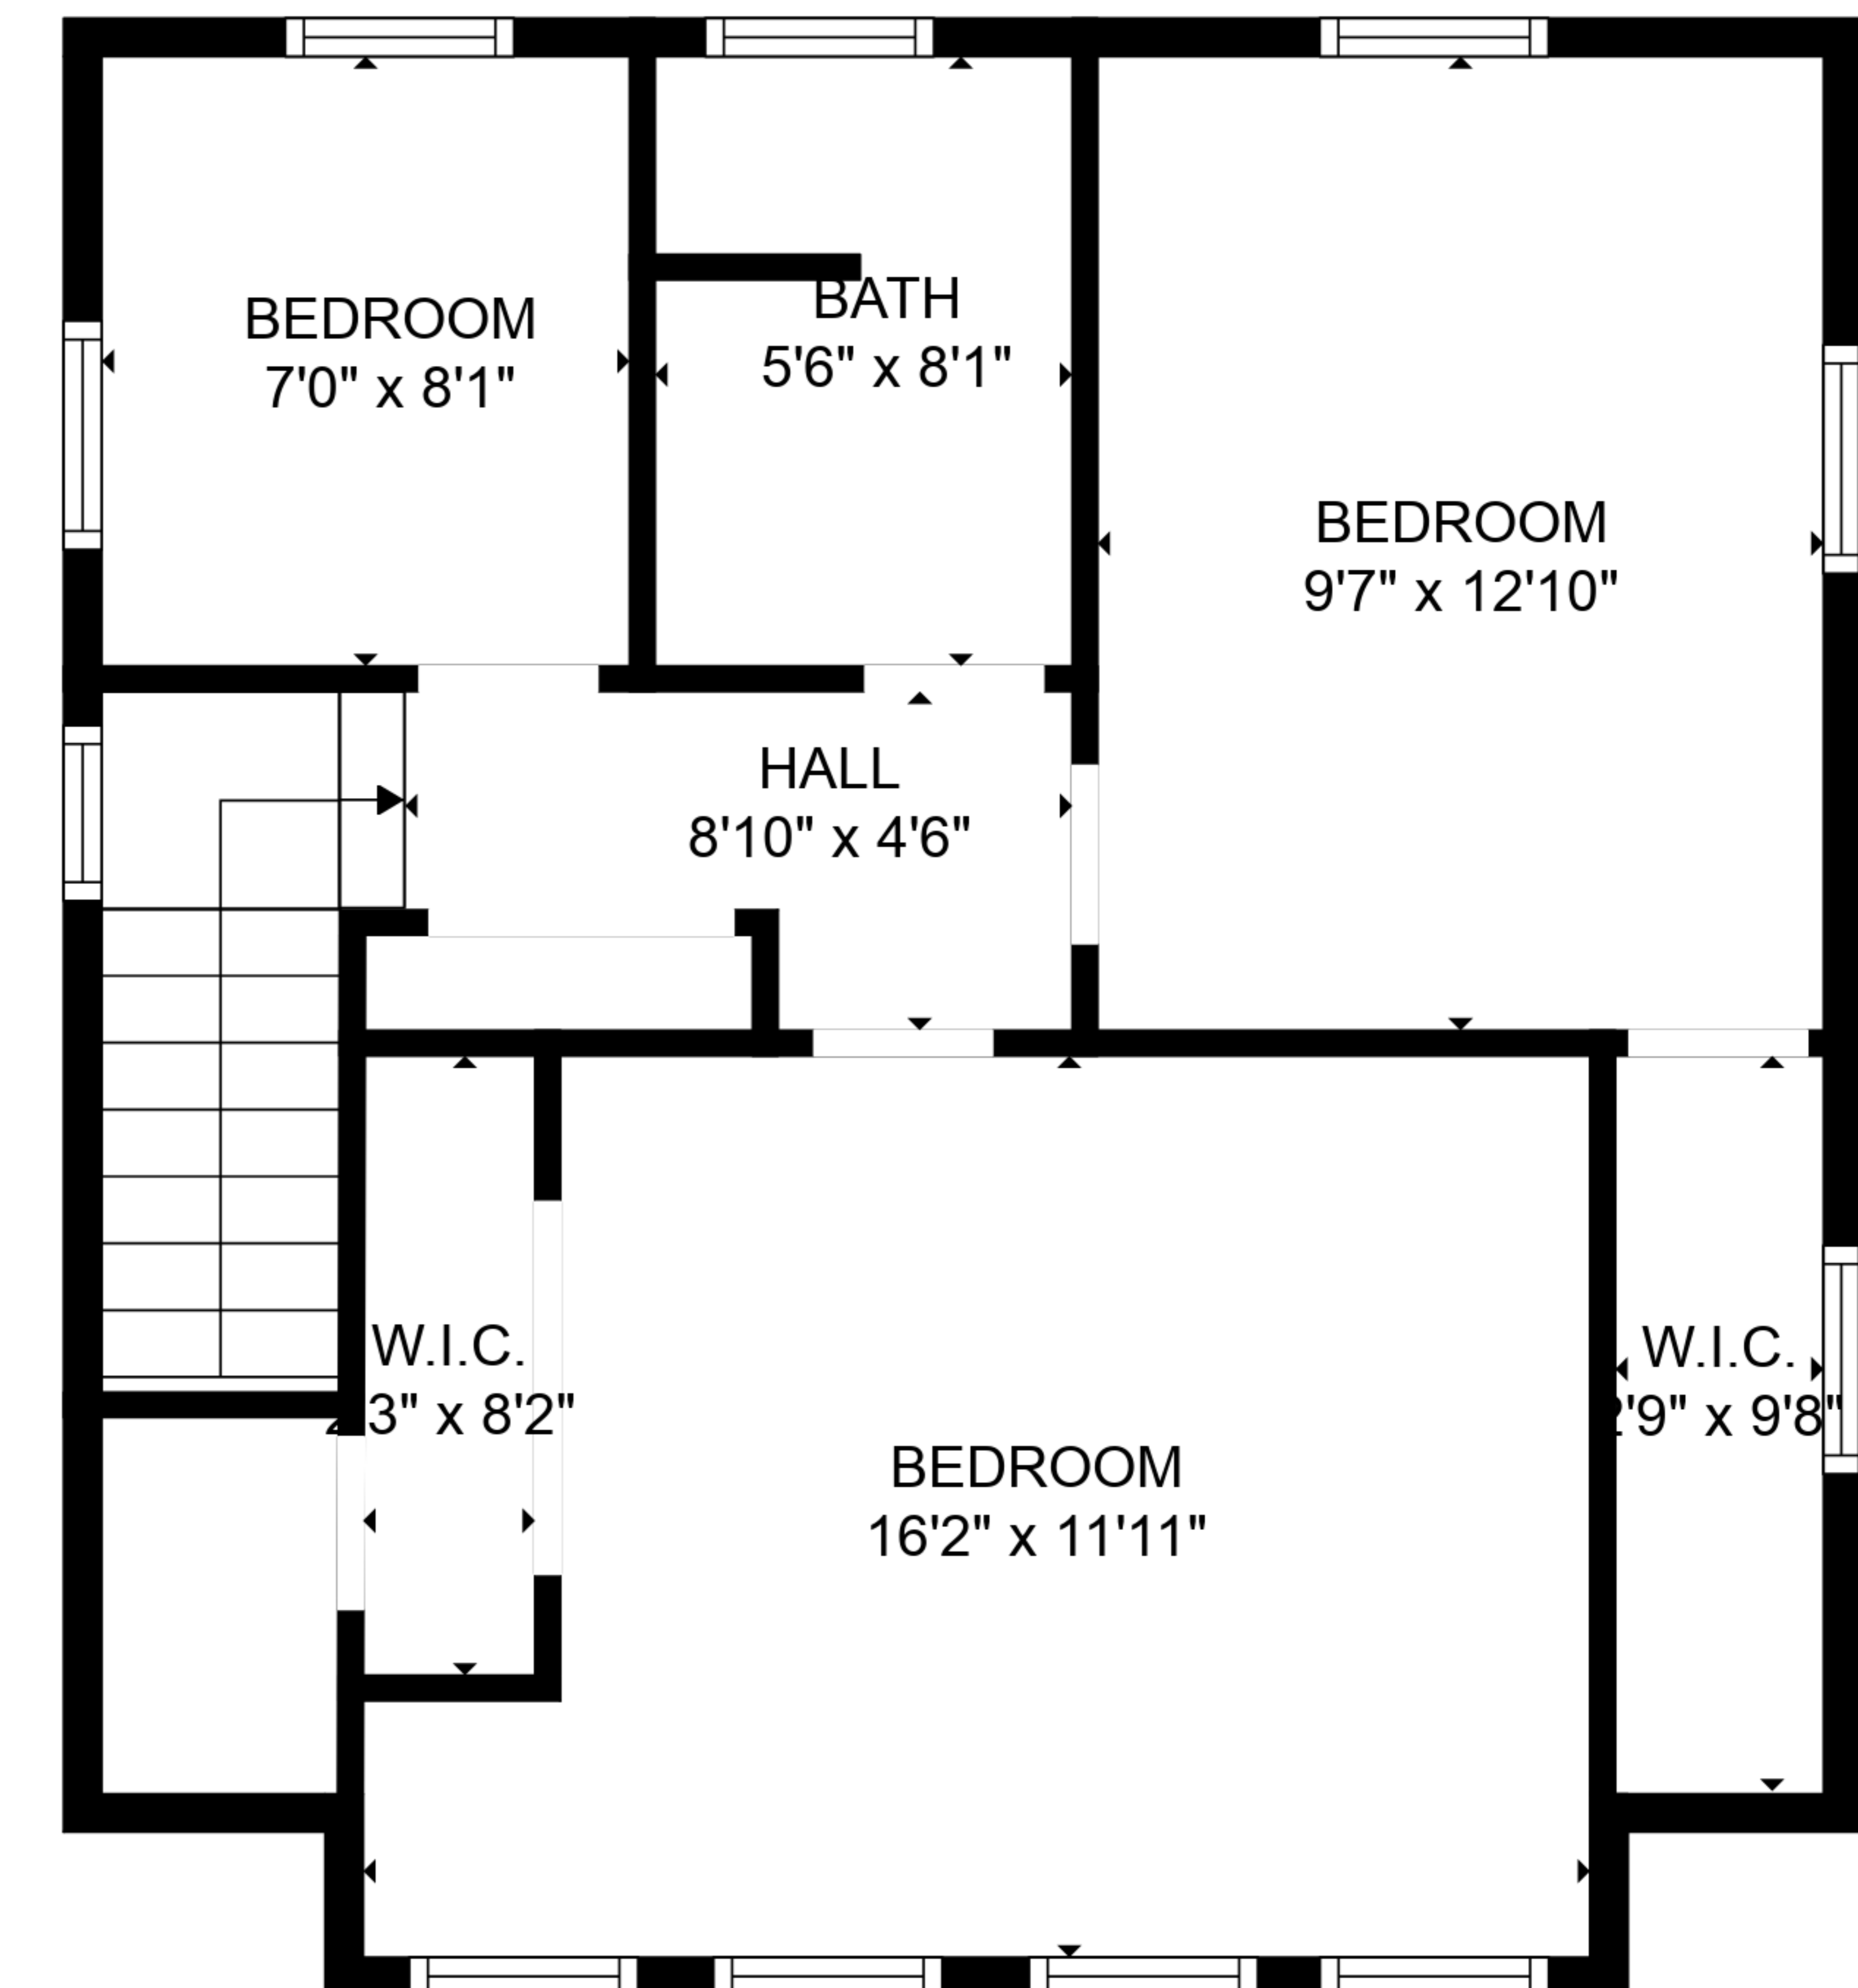

TOTAL: 1767 sq. ft
FLOOR 1: 1219 sq. ft, FLOOR 2: 548 sq. ft
EXCLUDED AREAS: LOW CEILING: 9 sq. ft

SIZES AND DIMENSIONS ARE APPROXIMATE. ACTUAL MAY VARY.

TOTAL: 1767 sq. ft

FLOOR 1: 1219 sq. ft, FLOOR 2: 548 sq. ft
EXCLUDED AREAS: LOW CEILING: 9 sq. ft

SIZES AND DIMENSIONS ARE APPROXIMATE. ACTUAL MAY VARY.

TOTAL: 1767 sq. ft
 FLOOR 1: 1219 sq. ft, FLOOR 2: 548 sq. ft
 EXCLUDED AREAS: LOW CEILING: 9 sq. ft

SIZES AND DIMENSIONS ARE APPROXIMATE. ACTUAL MAY VARY.