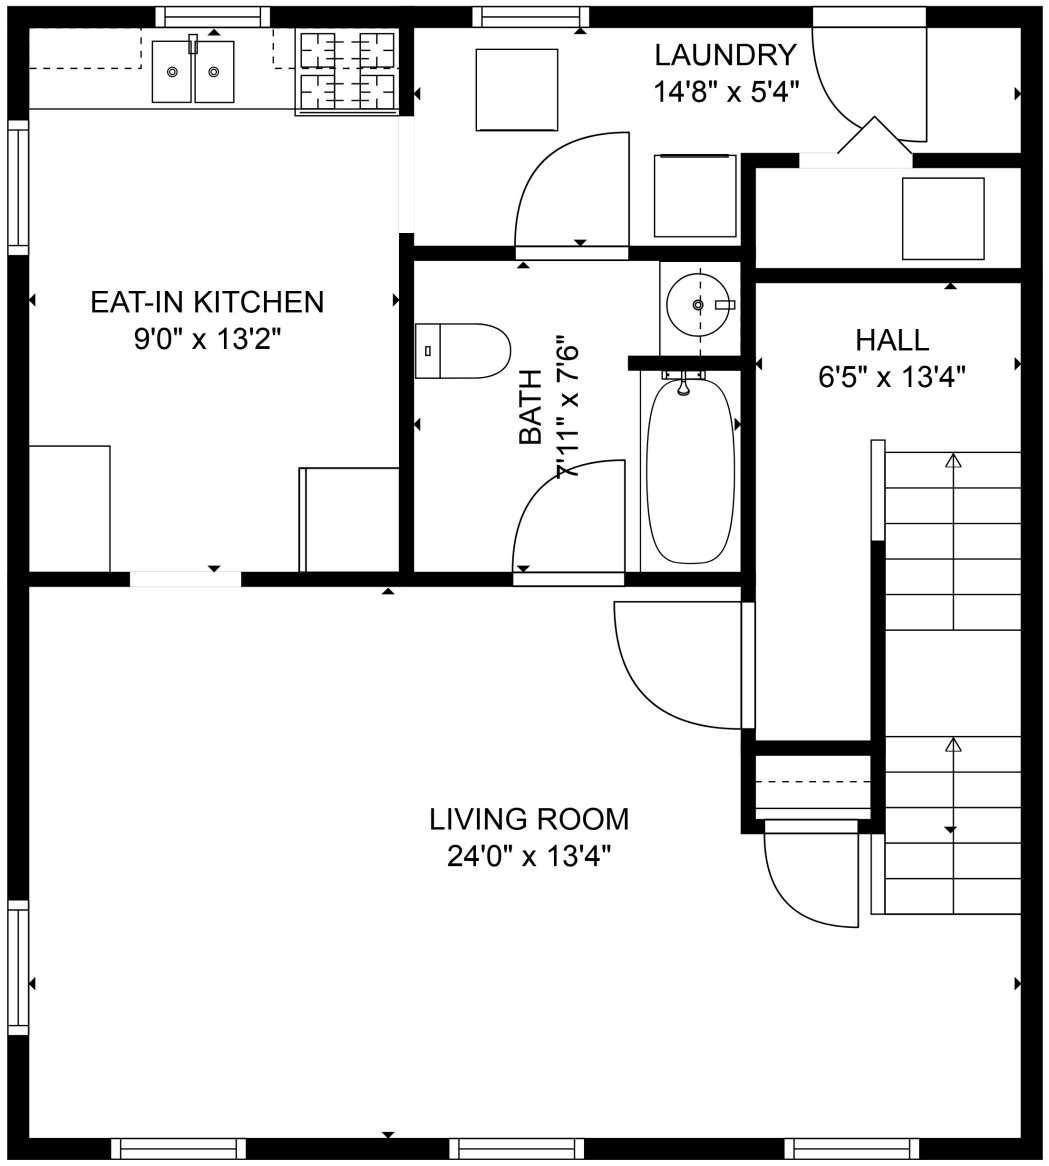

Total scanned area: 2689 sq. ft

MEASUREMENTS ARE CALCULATED BY CUBICASA TECHNOLOGY. DEEMED HIGHLY RELIABLE BUT NOT GUARANTEED.

Total scanned area: 2689 sq. ft

MEASUREMENTS ARE CALCULATED BY CUBICASA TECHNOLOGY. DEEMED HIGHLY RELIABLE BUT NOT GUARANTEED.

Total scanned area: 2689 sq. ft

MEASUREMENTS ARE CALCULATED BY CUBICASA TECHNOLOGY. DEEMED HIGHLY RELIABLE BUT NOT GUARANTEED.