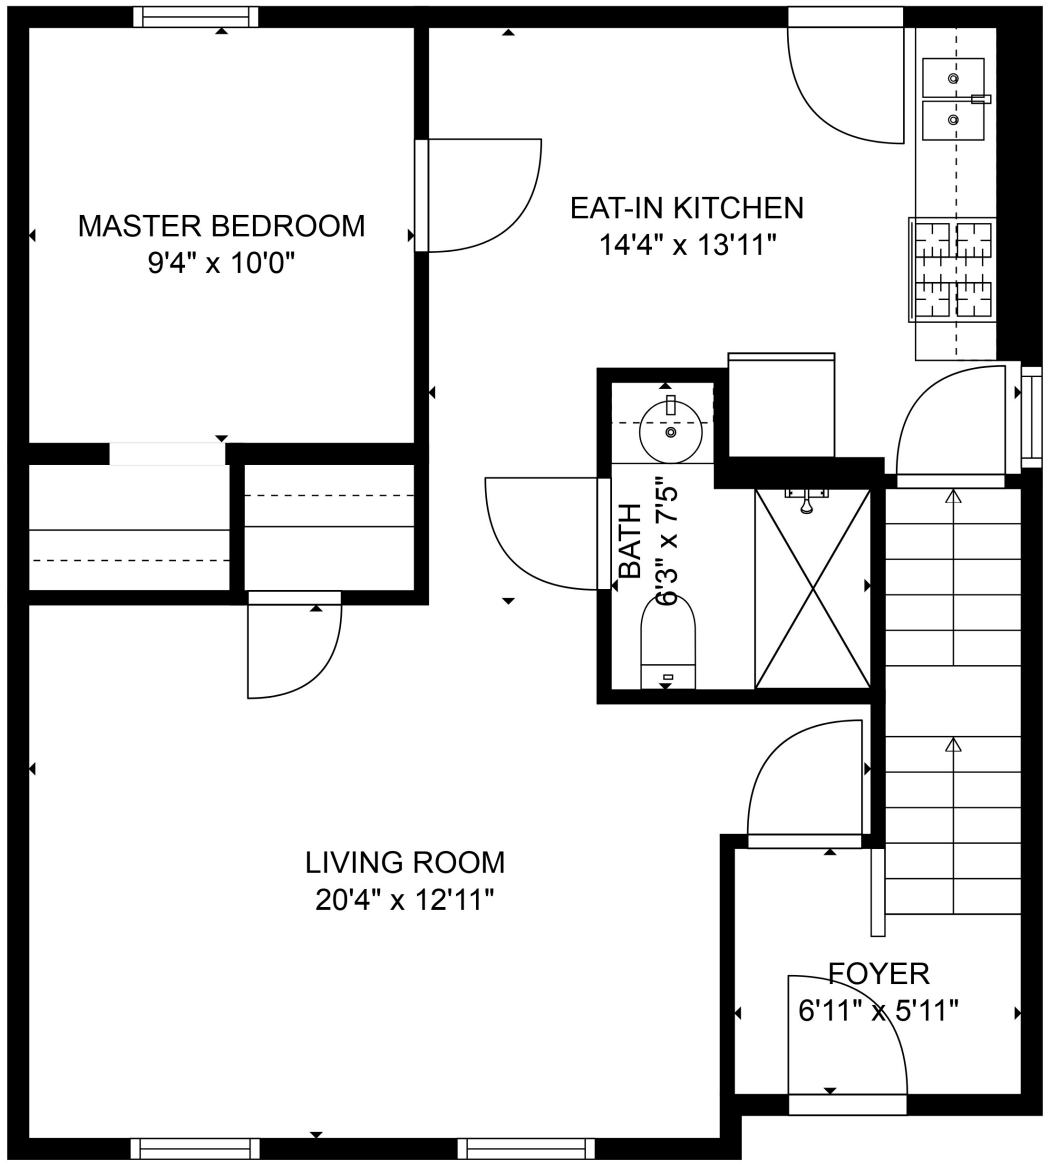

Total scanned area: 2689 sq. ft

MEASUREMENTS ARE CALCULATED BY CUBICASA TECHNOLOGY. DEEMED HIGHLY RELIABLE BUT NOT GUARANTEED.

Total scanned area: 2689 sq. ft

MEASUREMENTS ARE CALCULATED BY CUBICASA TECHNOLOGY. DEEMED HIGHLY RELIABLE BUT NOT GUARANTEED.

Total scanned area: 2689 sq. ft

MEASUREMENTS ARE CALCULATED BY CUBICASA TECHNOLOGY. DEEMED HIGHLY RELIABLE BUT NOT GUARANTEED.