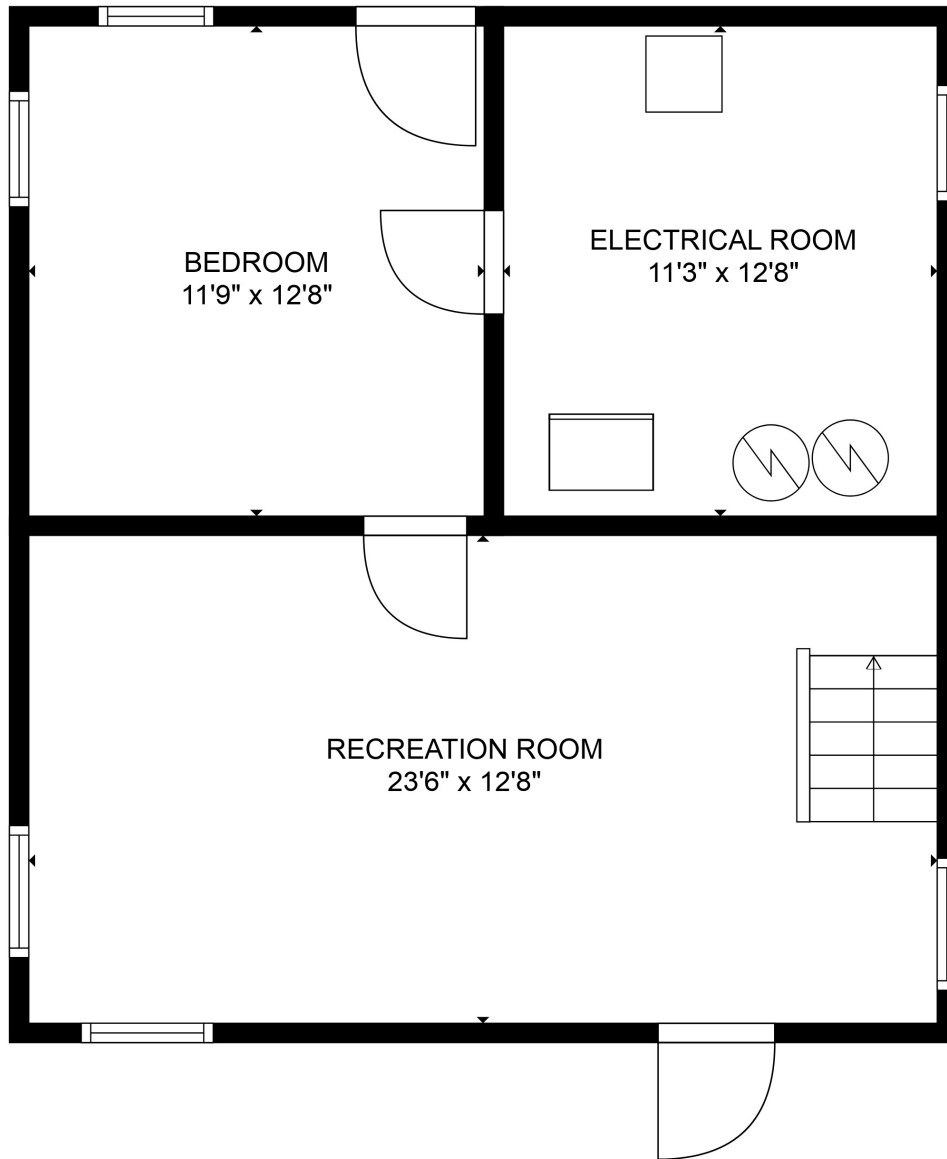

Total scanned area: 2689 sq. ft

MEASUREMENTS ARE CALCULATED BY CUBICASA TECHNOLOGY. DEEMED HIGHLY RELIABLE BUT NOT GUARANTEED.

Total scanned area: 2689 sq. ft

MEASUREMENTS ARE CALCULATED BY CUBICASA TECHNOLOGY. DEEMED HIGHLY RELIABLE BUT NOT GUARANTEED.

Total scanned area: 2689 sq. ft

MEASUREMENTS ARE CALCULATED BY CUBICASA TECHNOLOGY. DEEMED HIGHLY RELIABLE BUT NOT GUARANTEED.