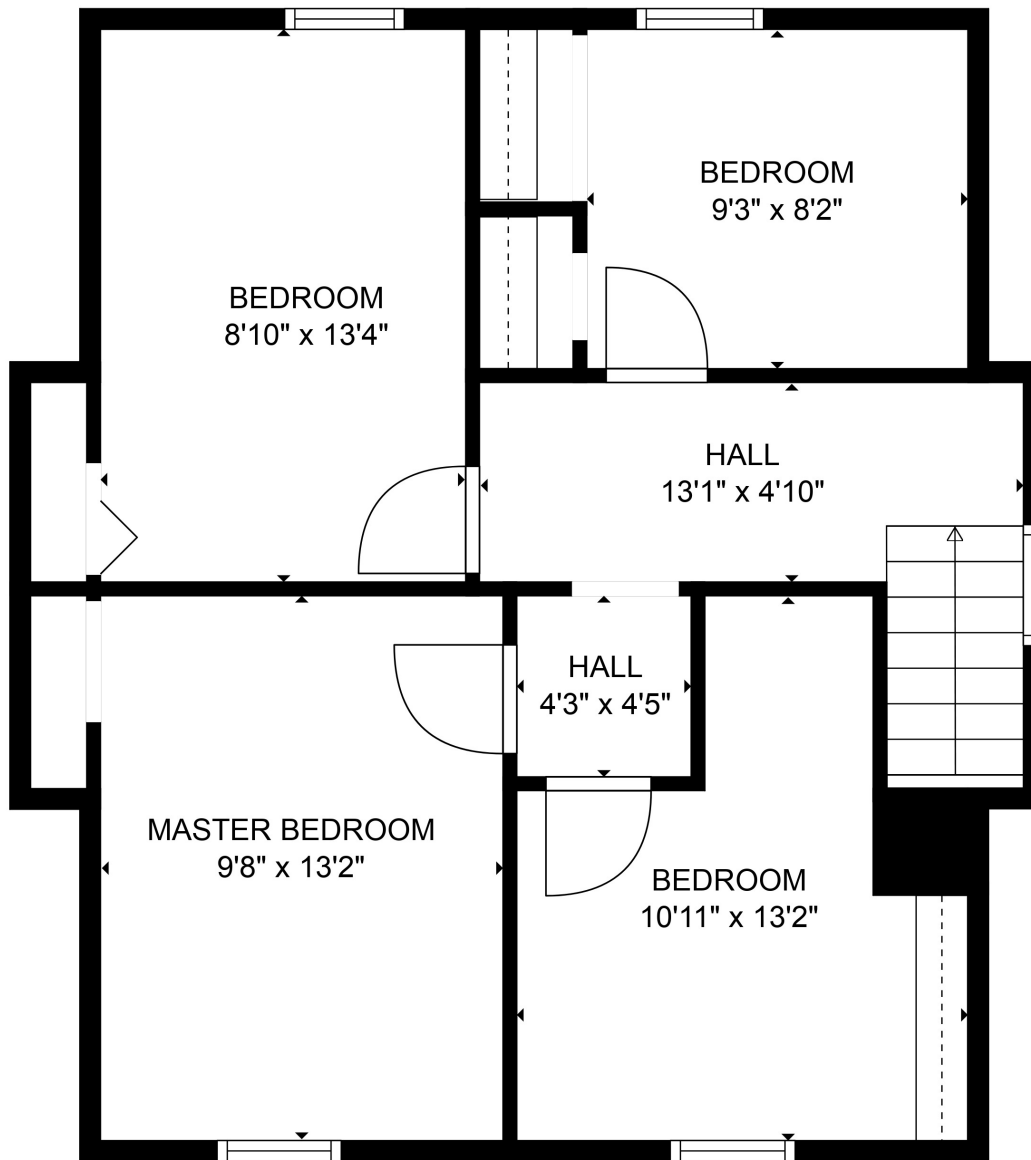

Total scanned area: 2689 sq. ft

MEASUREMENTS ARE CALCULATED BY CUBICASA TECHNOLOGY. DEEMED HIGHLY RELIABLE BUT NOT GUARANTEED.

Total scanned area: 2689 sq. ft

MEASUREMENTS ARE CALCULATED BY CUBICASA TECHNOLOGY. DEEMED HIGHLY RELIABLE BUT NOT GUARANTEED.

Total scanned area: 2689 sq. ft

MEASUREMENTS ARE CALCULATED BY CUBICASA TECHNOLOGY. DEEMED HIGHLY RELIABLE BUT NOT GUARANTEED.