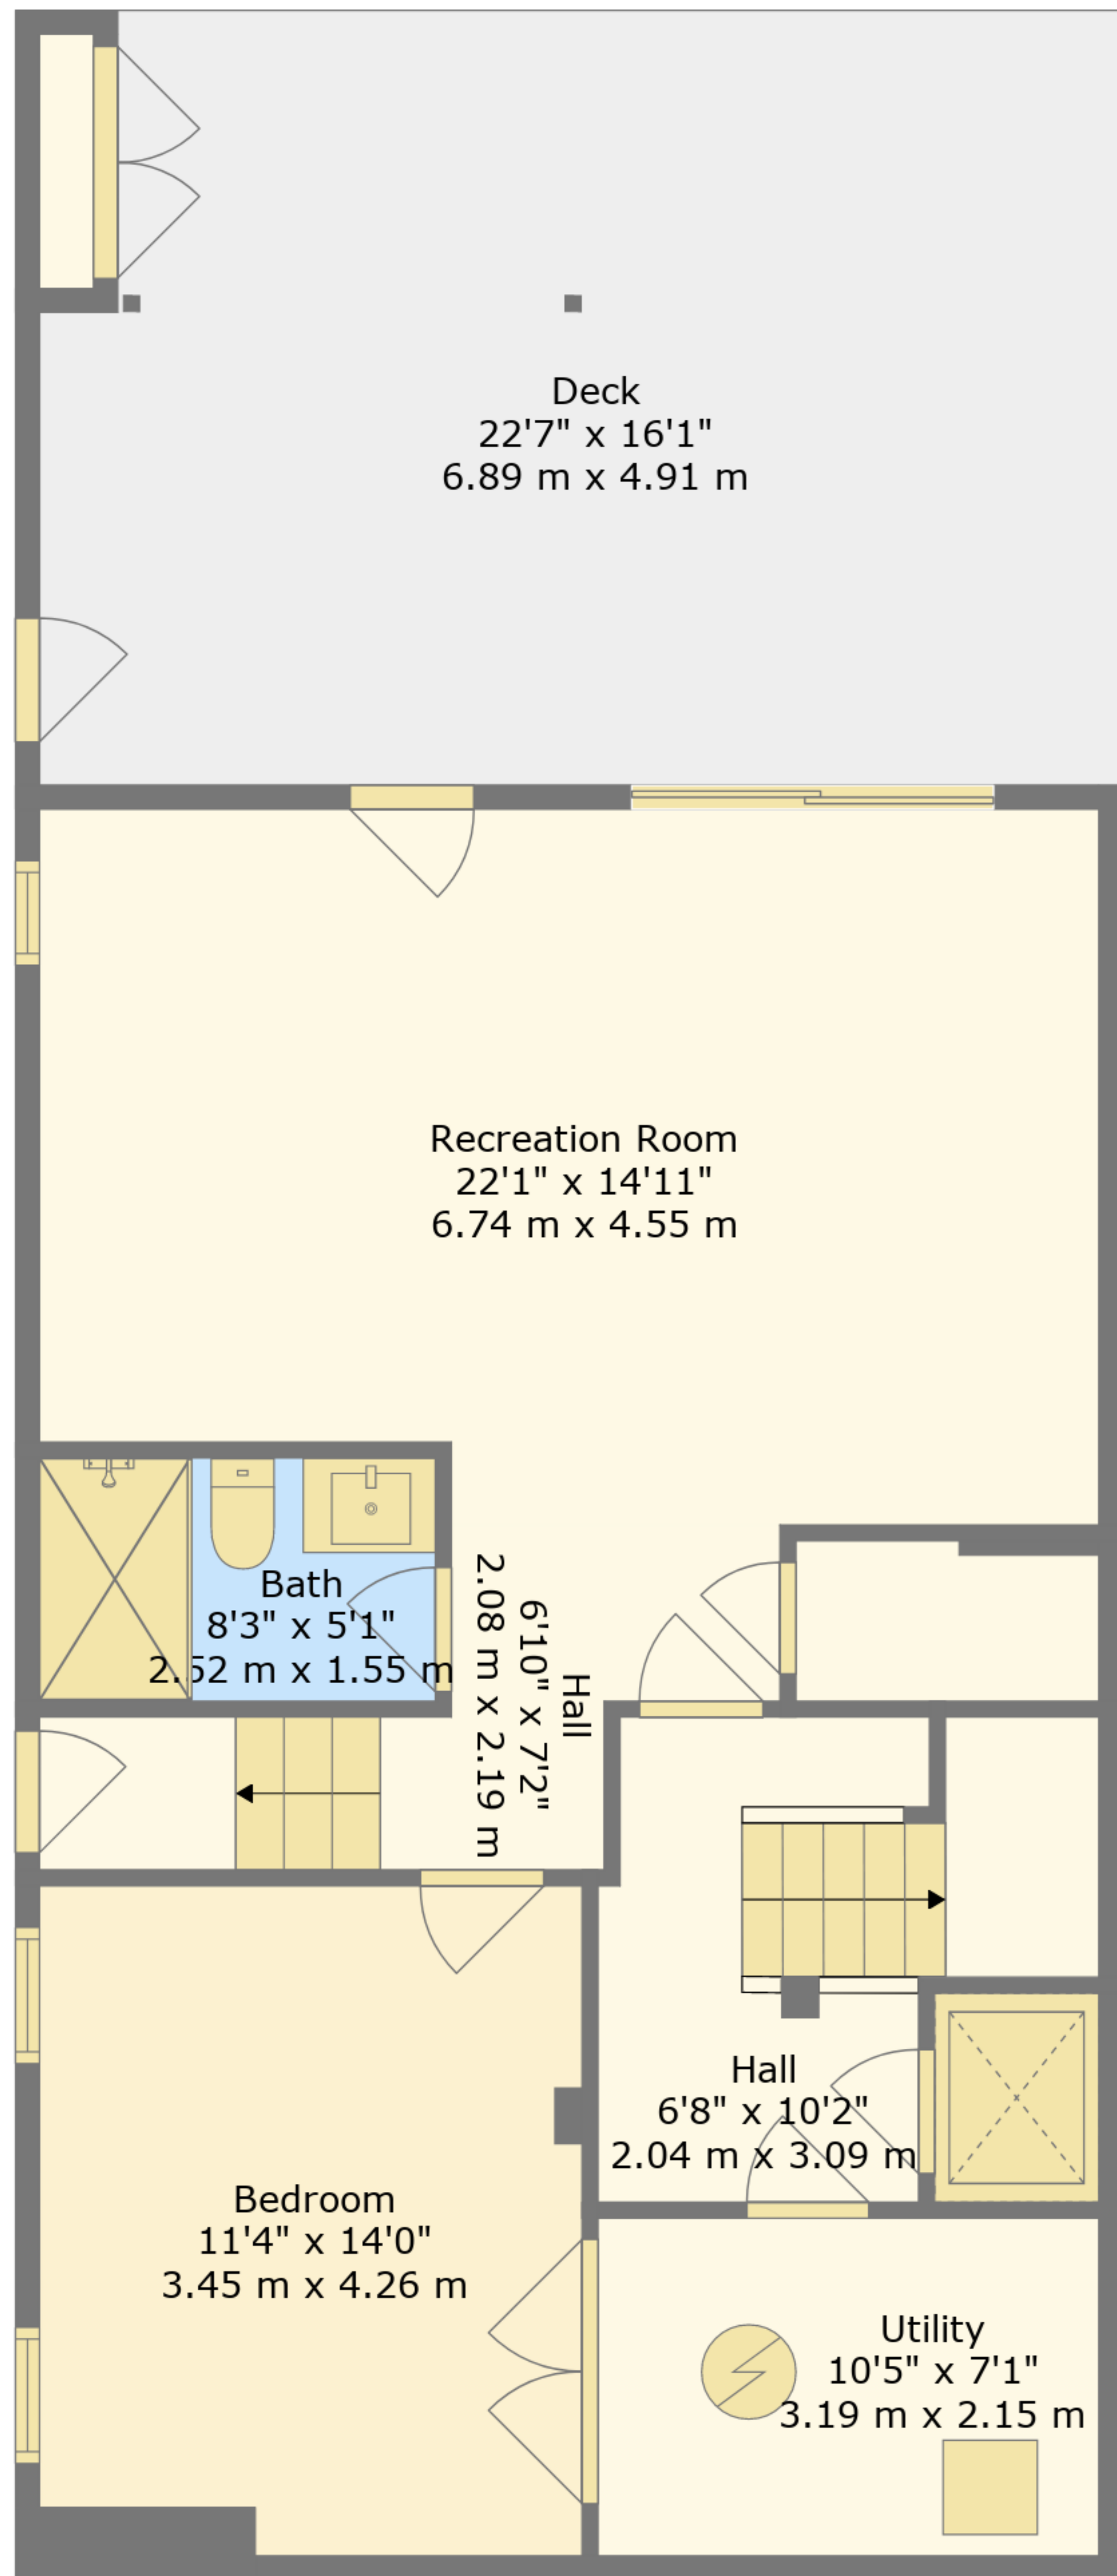

TOTAL: 3119 sq. ft, 290 m2

BELOW GROUND: 735 sq. ft, 68 m2, FLOOR 2: 807 sq. ft, 75 m2, FLOOR 3: 792 sq. ft, 74 m2, FLOOR 4: 785 sq. ft, 73 m2
 EXCLUDED AREAS: UTILITY: 100 sq. ft, 9 m2, DECK: 356 sq. ft, 33 m2, BALCONY: 336 sq. ft, 31 m2,
 BAY WINDOW: 9 sq. ft, 1 m2

TOTAL: 3119 sq. ft, 290 m²

BELOW GROUND: 735 sq. ft, 68 m², FLOOR 2: 807 sq. ft, 75 m², FLOOR 3: 792 sq. ft, 74 m², FLOOR 4: 785 sq. ft, 73 m²
 EXCLUDED AREAS: UTILITY: 100 sq. ft, 9 m², DECK: 356 sq. ft, 33 m², BALCONY: 336 sq. ft, 31 m²,
 BAY WINDOW: 9 sq. ft, 1 m²