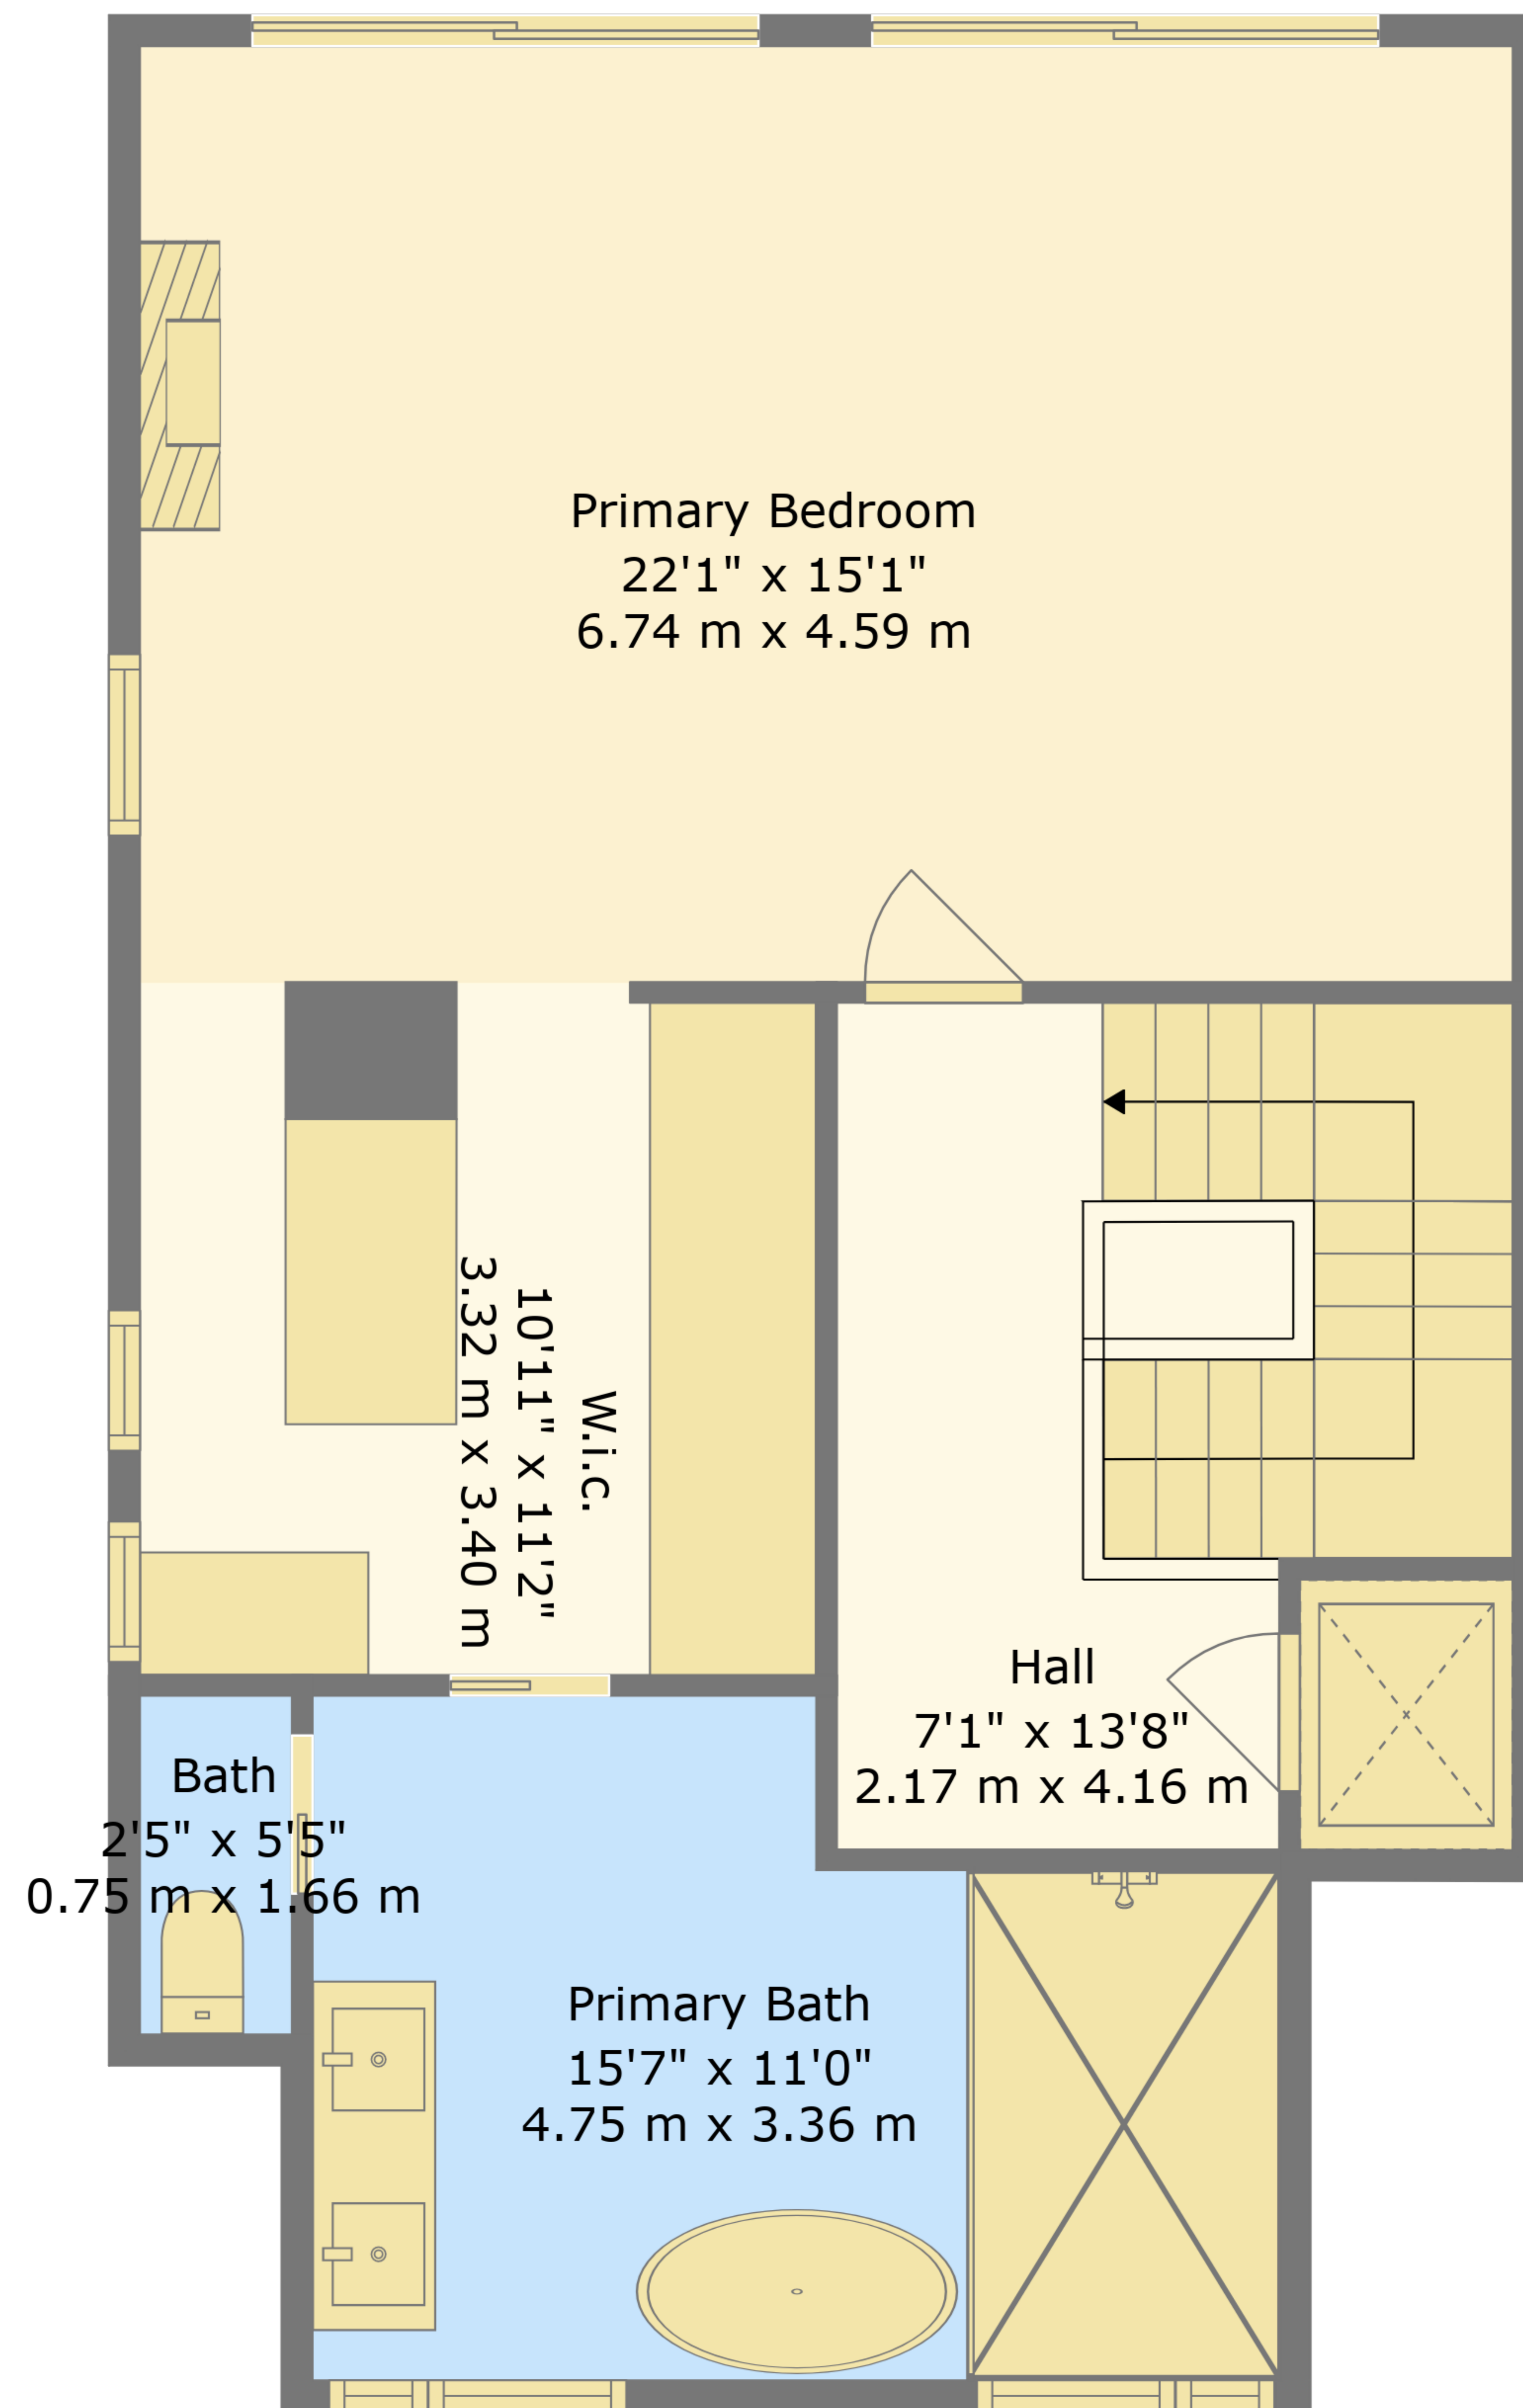

TOTAL: 3119 sq. ft, 290 m2

BELOW GROUND: 735 sq. ft, 68 m2, FLOOR 2: 807 sq. ft, 75 m2, FLOOR 3: 792 sq. ft, 74 m2, FLOOR 4: 785 sq. ft, 73 m2
 EXCLUDED AREAS: UTILITY: 100 sq. ft, 9 m2, DECK: 356 sq. ft, 33 m2, BALCONY: 336 sq. ft, 31 m2,
 BAY WINDOW: 9 sq. ft, 1 m2

TOTAL: 3119 sq. ft, 290 m²

BELOW GROUND: 735 sq. ft, 68 m², FLOOR 2: 807 sq. ft, 75 m², FLOOR 3: 792 sq. ft, 74 m², FLOOR 4: 785 sq. ft, 73 m²
 EXCLUDED AREAS: UTILITY: 100 sq. ft, 9 m², DECK: 356 sq. ft, 33 m², BALCONY: 336 sq. ft, 31 m²,
 BAY WINDOW: 9 sq. ft, 1 m²