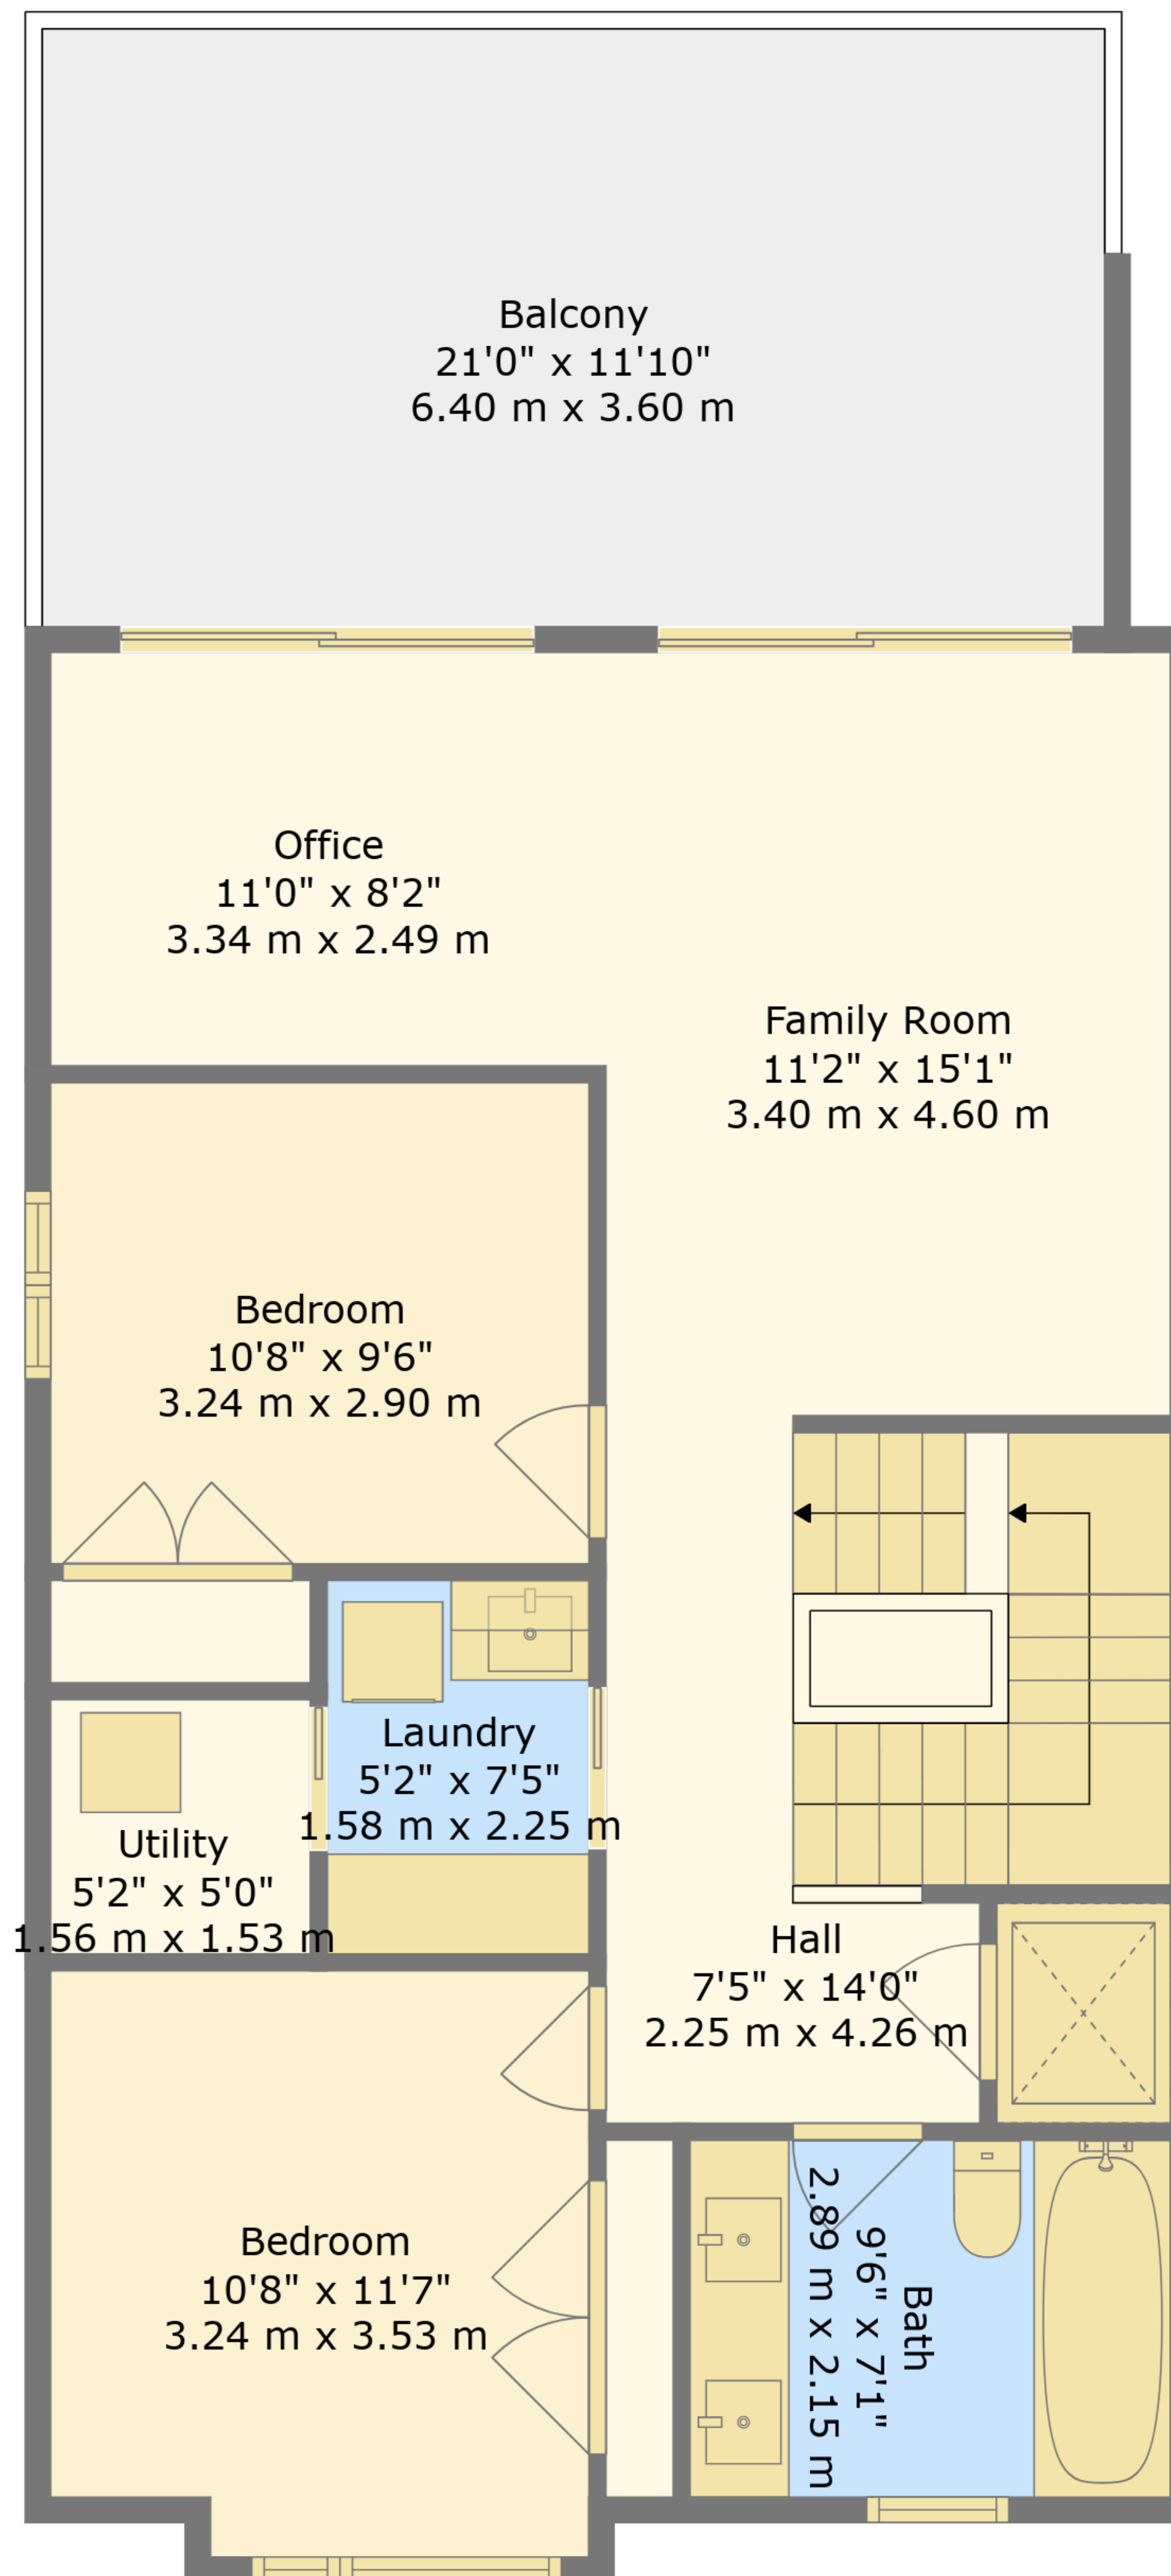

TOTAL: 3119 sq. ft, 290 m2

BELOW GROUND: 735 sq. ft, 68 m2, FLOOR 2: 807 sq. ft, 75 m2, FLOOR 3: 792 sq. ft, 74 m2, FLOOR 4: 785 sq. ft, 73 m2
 EXCLUDED AREAS: UTILITY: 100 sq. ft, 9 m2, DECK: 356 sq. ft, 33 m2, BALCONY: 336 sq. ft, 31 m2,
 BAY WINDOW: 9 sq. ft, 1 m2

TOTAL: 3119 sq. ft, 290 m²

BELOW GROUND: 735 sq. ft, 68 m², FLOOR 2: 807 sq. ft, 75 m², FLOOR 3: 792 sq. ft, 74 m², FLOOR 4: 785 sq. ft, 73 m²
 EXCLUDED AREAS: UTILITY: 100 sq. ft, 9 m², DECK: 356 sq. ft, 33 m², BALCONY: 336 sq. ft, 31 m²,
 BAY WINDOW: 9 sq. ft, 1 m²