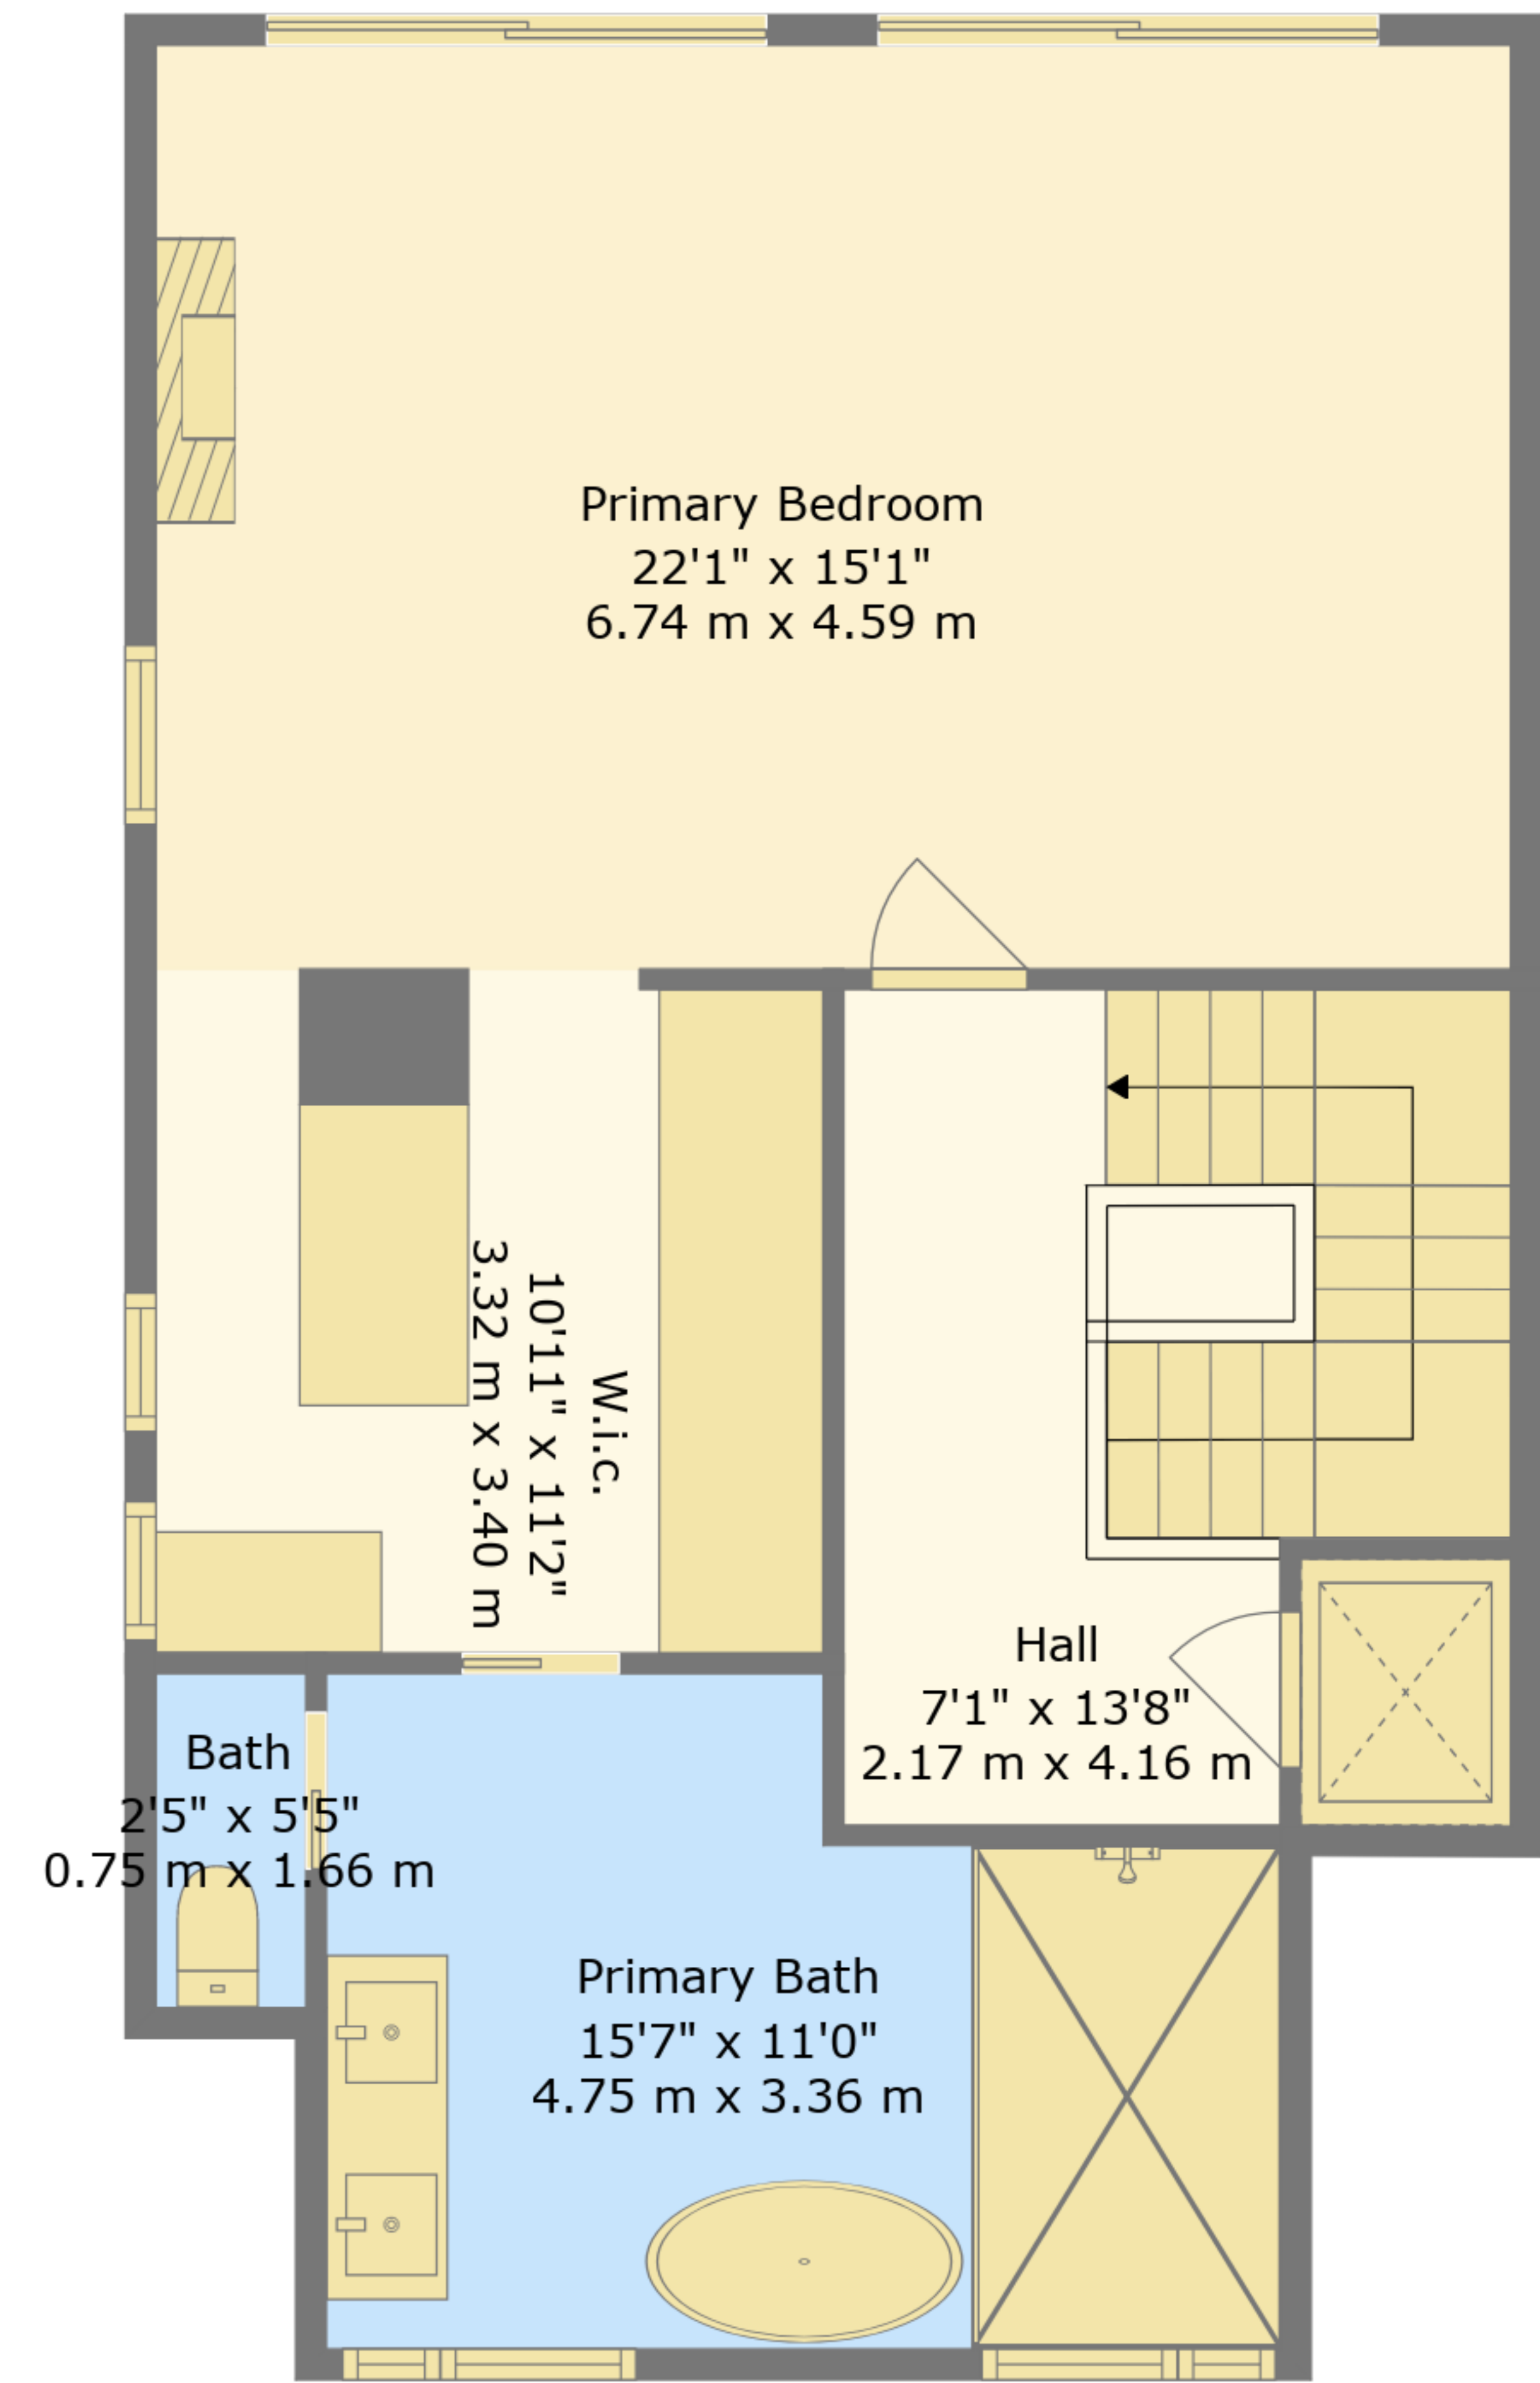

TOTAL: 3119 sq. ft, 290 m2

BELOW GROUND: 735 sq. ft, 68 m2, FLOOR 2: 807 sq. ft, 75 m2, FLOOR 3: 792 sq. ft, 74 m2, FLOOR 4: 785 sq. ft, 73 m2
 EXCLUDED AREAS: UTILITY: 100 sq. ft, 9 m2, DECK: 356 sq. ft, 33 m2, BALCONY: 336 sq. ft, 31 m2,
 BAY WINDOW: 9 sq. ft, 1 m2

TOTAL: 3119 sq. ft, 290 m²

BELOW GROUND: 735 sq. ft, 68 m², FLOOR 2: 807 sq. ft, 75 m², FLOOR 3: 792 sq. ft, 74 m², FLOOR 4: 785 sq. ft, 73 m²
 EXCLUDED AREAS: UTILITY: 100 sq. ft, 9 m², DECK: 356 sq. ft, 33 m², BALCONY: 336 sq. ft, 31 m²,
 BAY WINDOW: 9 sq. ft, 1 m²

Floor 1

Floor 2

Floor 3

Floor 4

TOTAL: 3119 sq. ft, 290 m²
 BELOW GROUND: 735 sq. ft, 68 m², FLOOR 2: 807 sq. ft, 75 m², FLOOR 3: 792 sq. ft, 74 m², FLOOR 4: 785 sq. ft, 73 m²
 EXCLUDED AREAS: UTILITY: 100 sq. ft, 9 m², DECK: 356 sq. ft, 33 m², BALCONY: 336 sq. ft, 31 m²,
 BAY WINDOW: 9 sq. ft, 1 m²