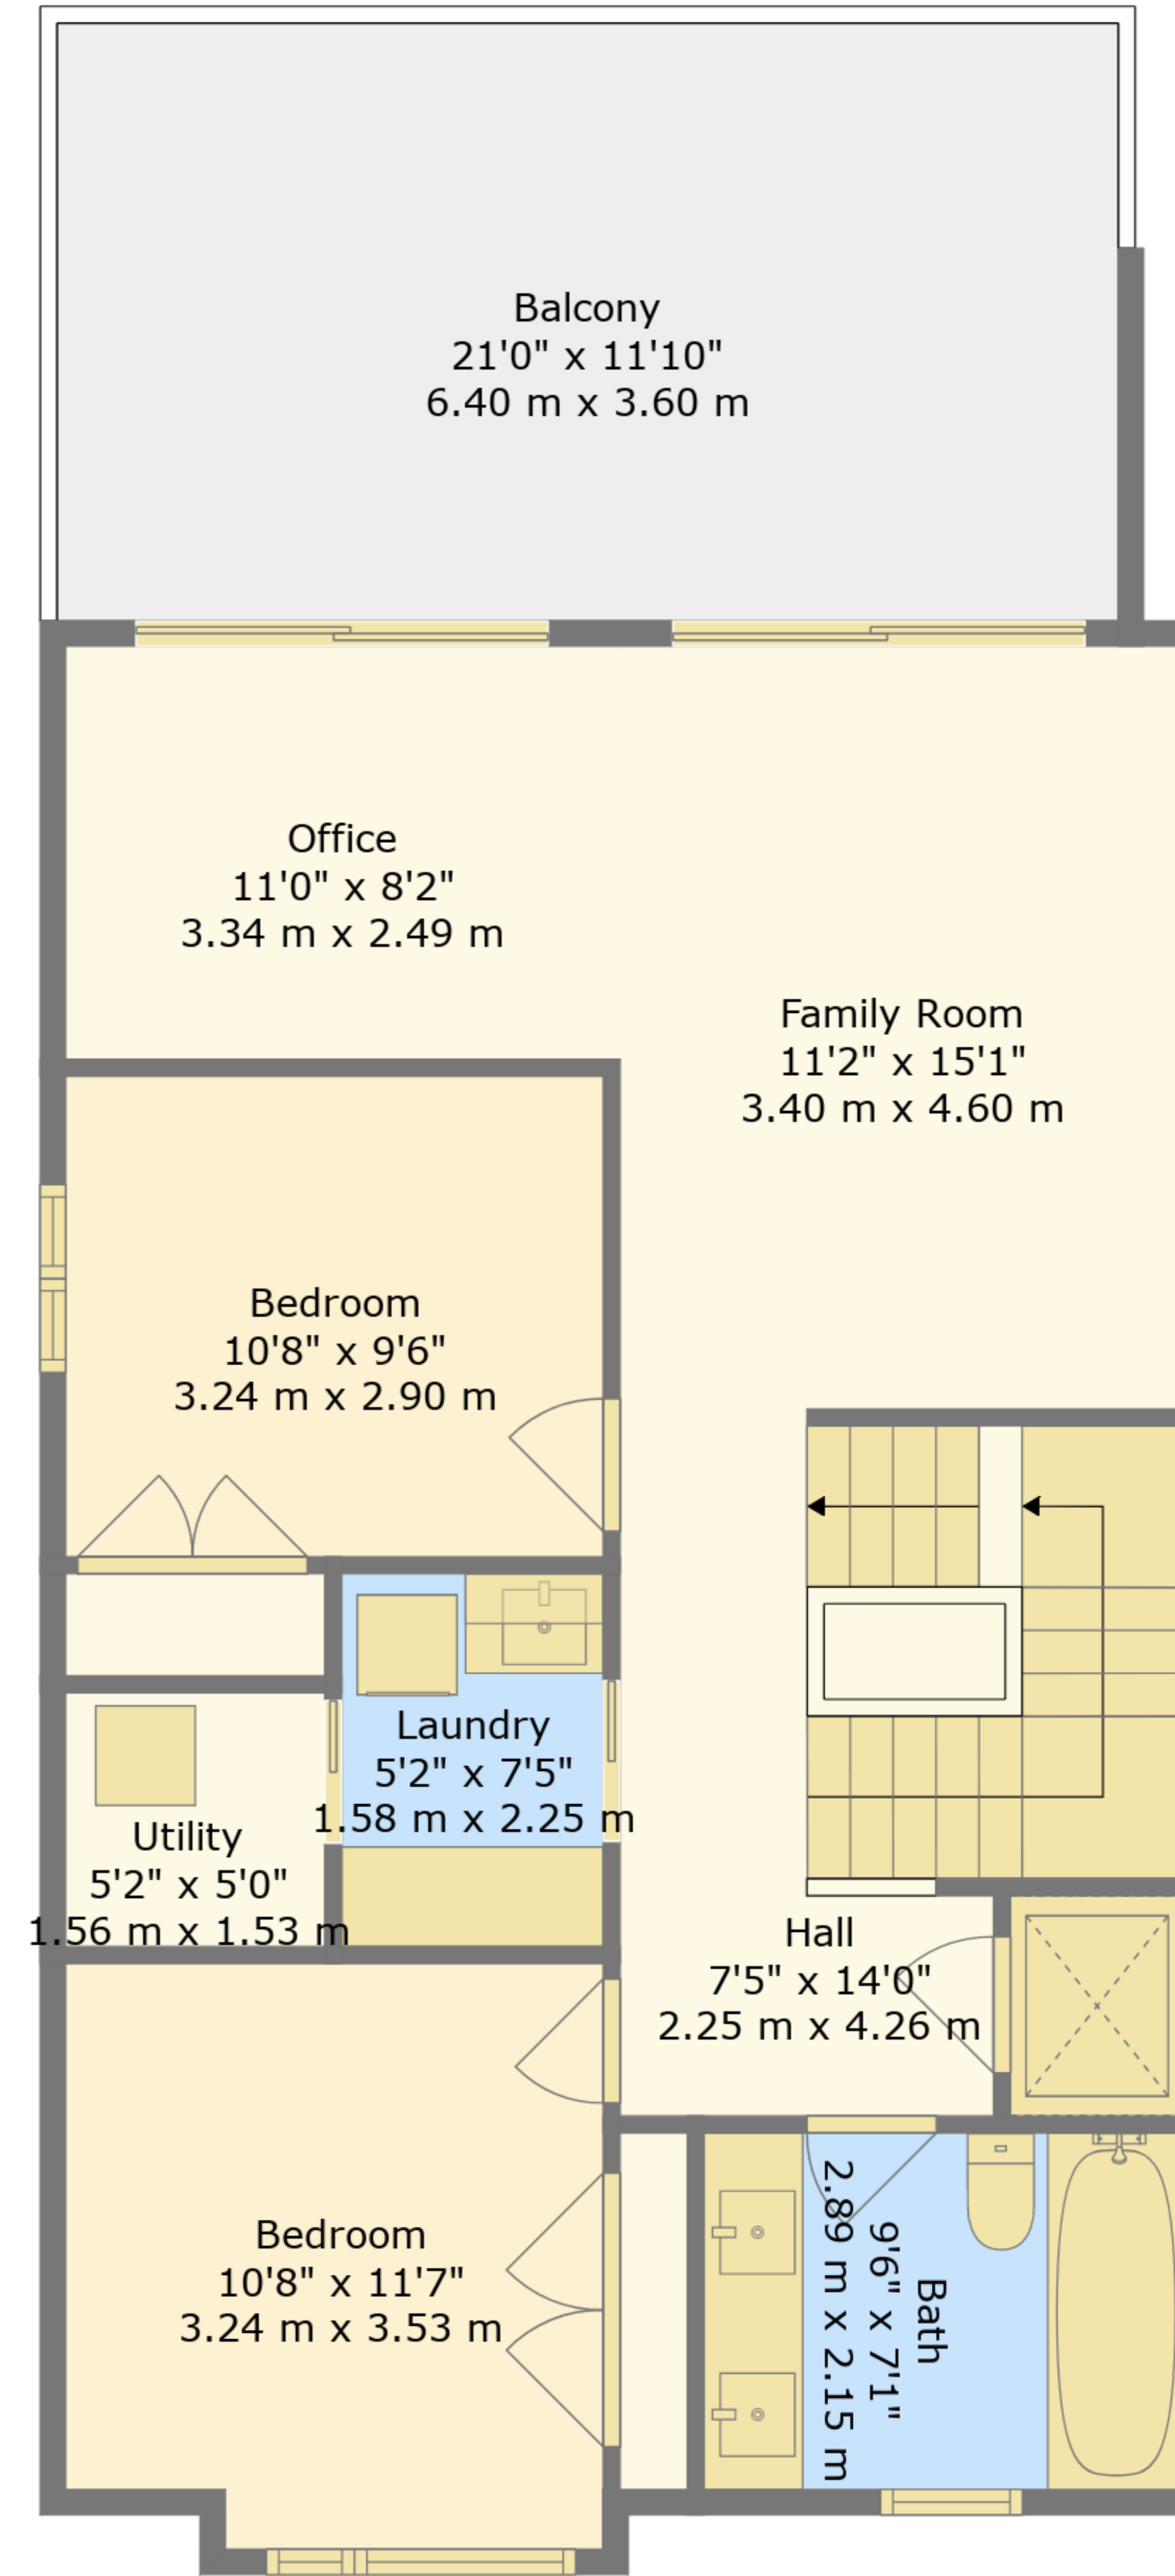

Floor 3

TOTAL: 3119 sq. ft, 290 m²
BELOW GROUND: 735 sq. ft, 68 m², FLOOR 2: 807 sq. ft, 75 m², FLOOR 3: 792 sq. ft, 74 m², FLOOR 4: 785 sq. ft, 73 m²
EXCLUDED AREAS: UTILITY: 100 sq. ft, 9 m², DECK: 356 sq. ft, 33 m², BALCONY: 336 sq. ft, 31 m²,
BAY WINDOW: 9 sq. ft, 1 m²