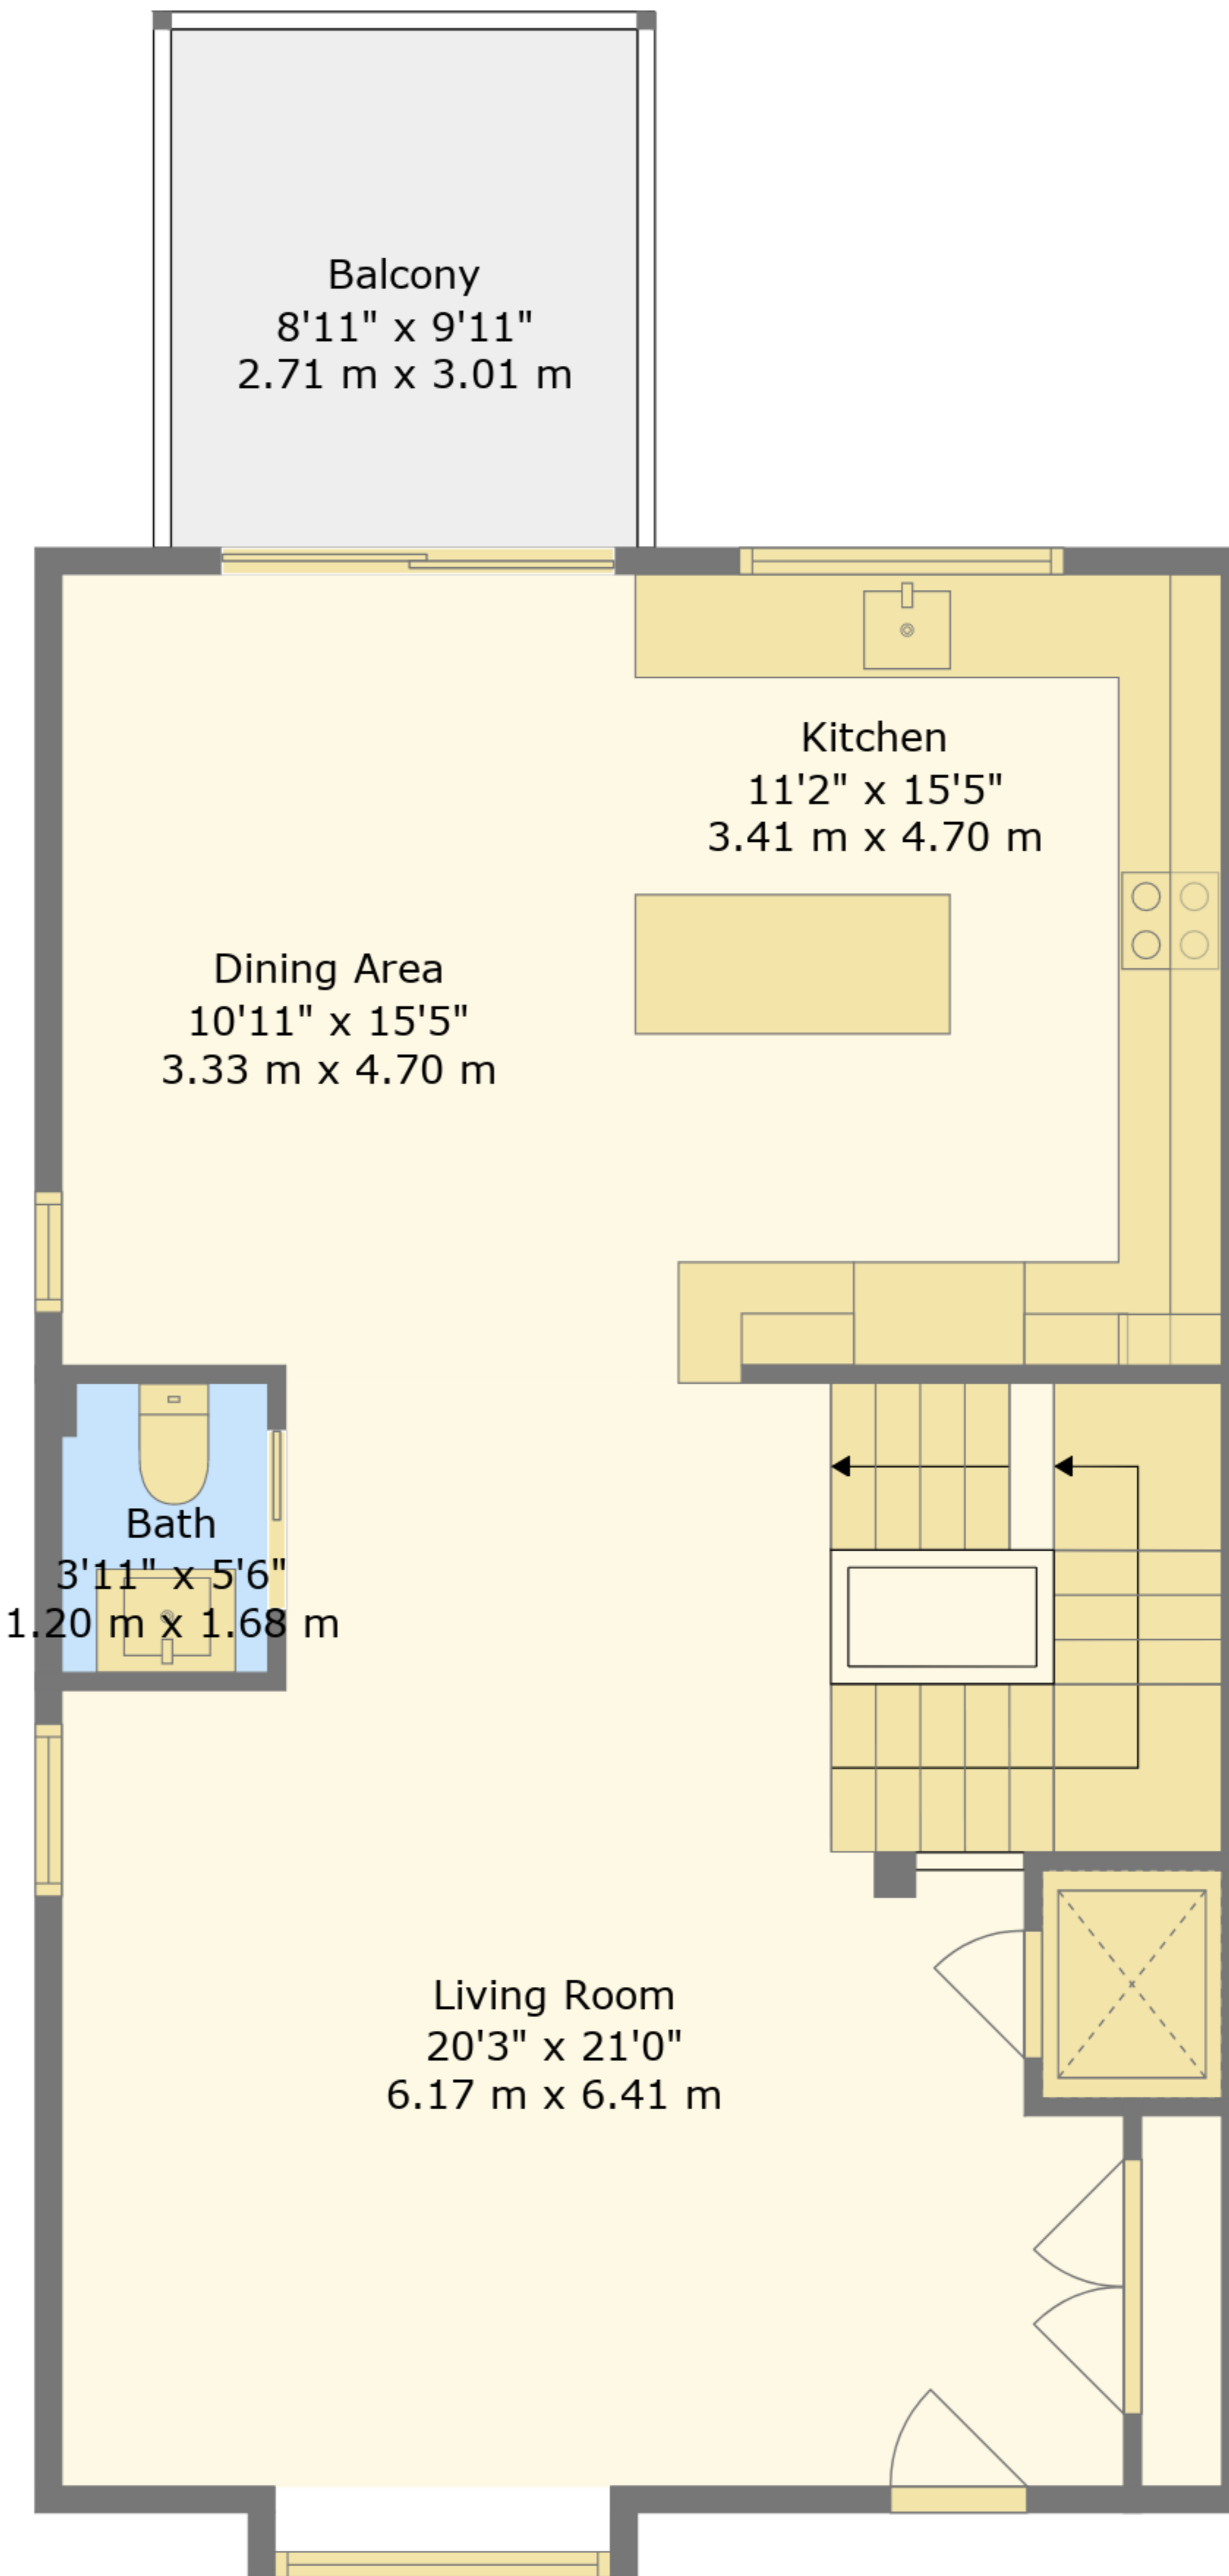

Floor 2

TOTAL: 3119 sq. ft, 290 m²
BELOW GROUND: 735 sq. ft, 68 m², FLOOR 2: 807 sq. ft, 75 m², FLOOR 3: 792 sq. ft, 74 m², FLOOR 4: 785 sq. ft, 73 m²
EXCLUDED AREAS: UTILITY: 100 sq. ft, 9 m², DECK: 356 sq. ft, 33 m², BALCONY: 336 sq. ft, 31 m²,
BAY WINDOW: 9 sq. ft, 1 m²