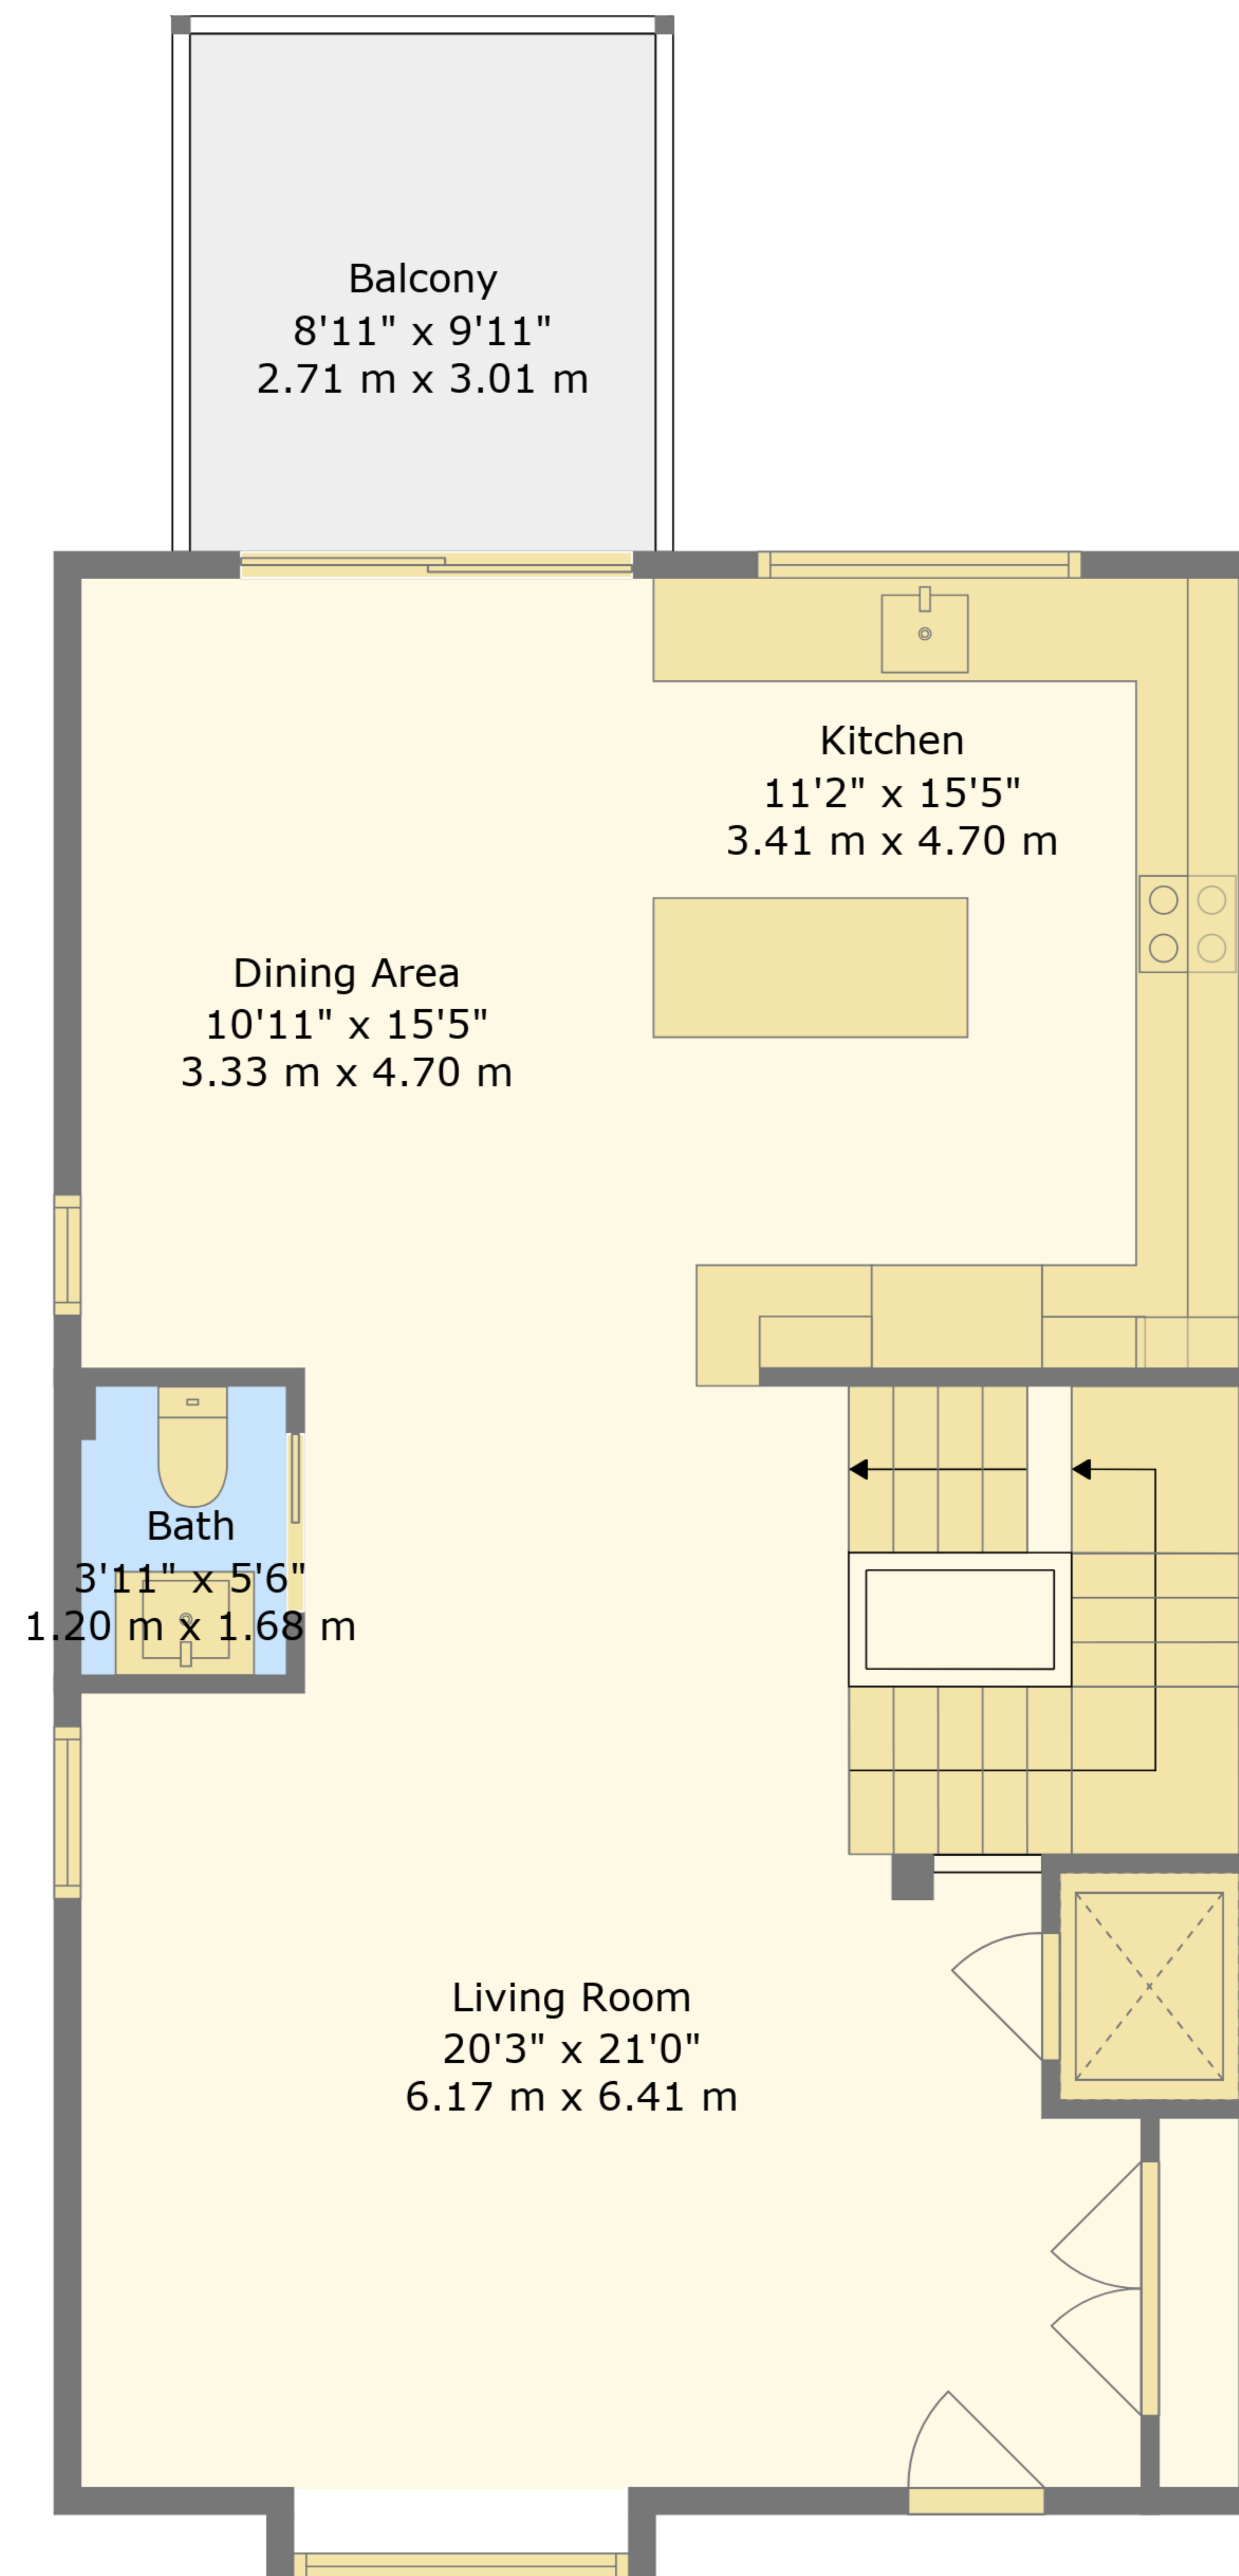

TOTAL: 3119 sq. ft, 290 m2

BELOW GROUND: 735 sq. ft, 68 m2, FLOOR 2: 807 sq. ft, 75 m2, FLOOR 3: 792 sq. ft, 74 m2, FLOOR 4: 785 sq. ft, 73 m2
 EXCLUDED AREAS: UTILITY: 100 sq. ft, 9 m2, DECK: 356 sq. ft, 33 m2, BALCONY: 336 sq. ft, 31 m2,
 BAY WINDOW: 9 sq. ft, 1 m2

TOTAL: 3119 sq. ft, 290 m²

BELOW GROUND: 735 sq. ft, 68 m², FLOOR 2: 807 sq. ft, 75 m², FLOOR 3: 792 sq. ft, 74 m², FLOOR 4: 785 sq. ft, 73 m²
 EXCLUDED AREAS: UTILITY: 100 sq. ft, 9 m², DECK: 356 sq. ft, 33 m², BALCONY: 336 sq. ft, 31 m²,
 BAY WINDOW: 9 sq. ft, 1 m²