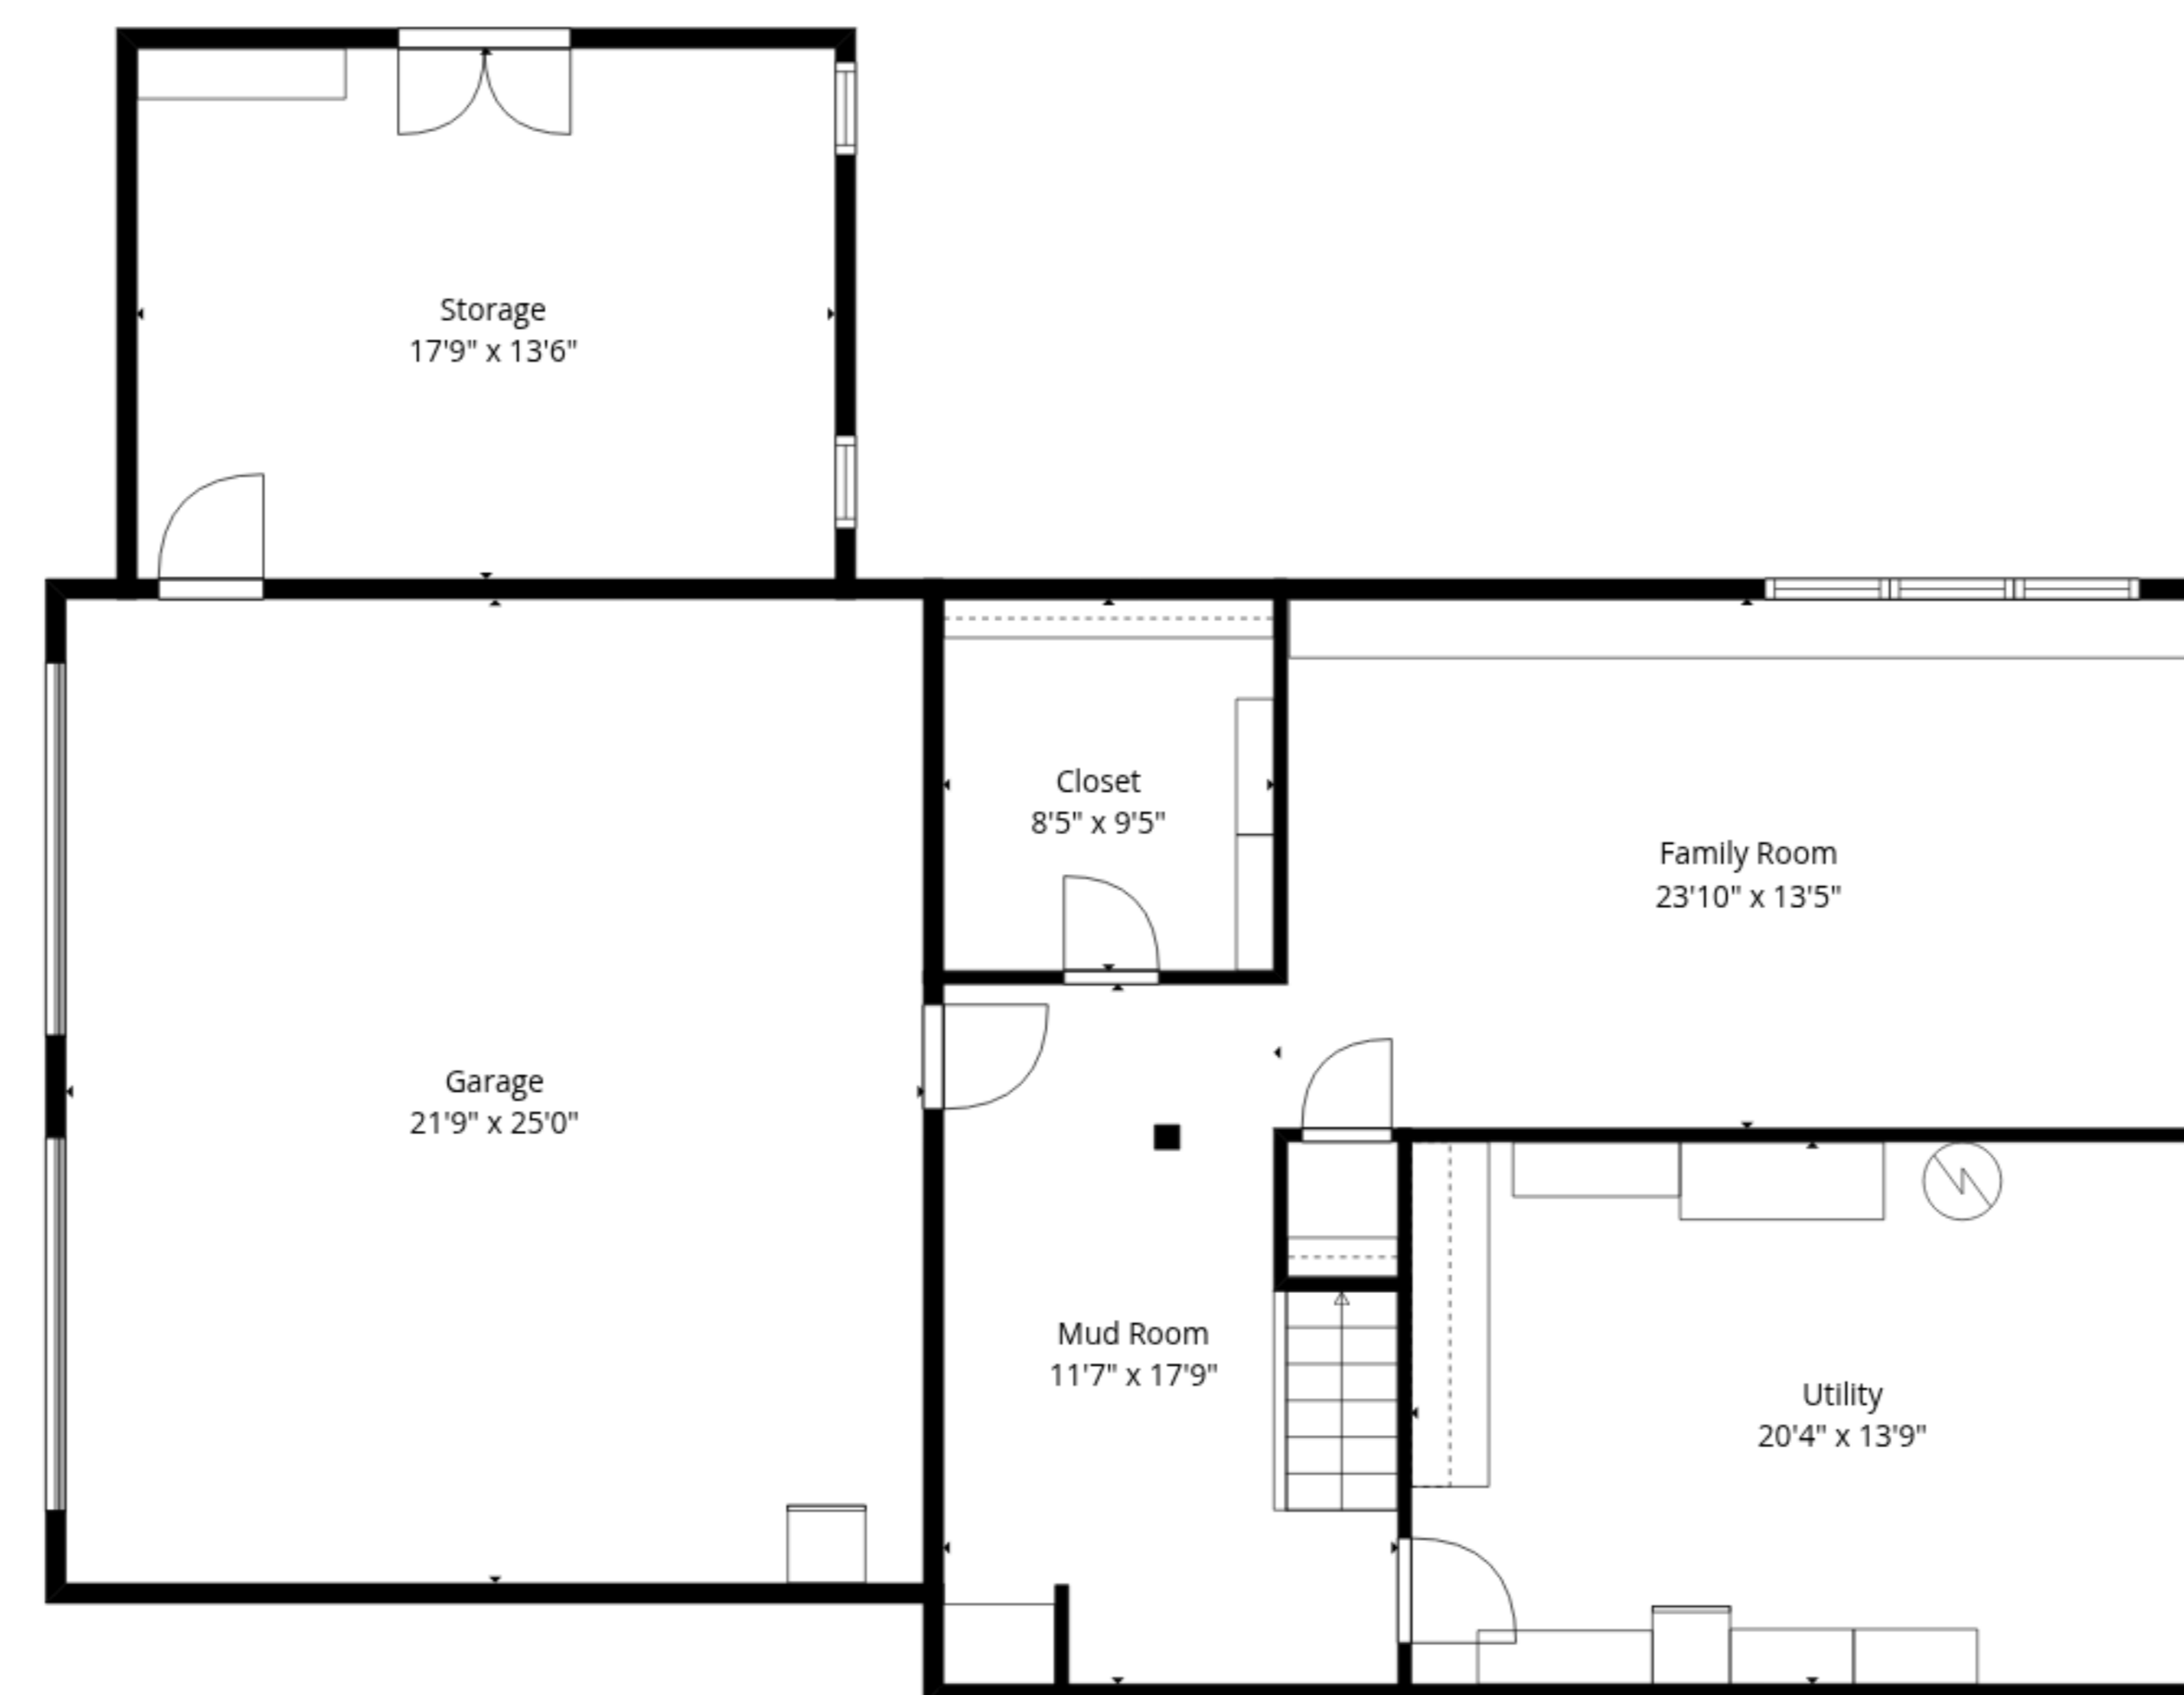

TOTAL: 3189 sq. ft

1st floor: 608 sq. ft, 2nd floor: 1468 sq. ft, 3rd floor: 1113 sq. ft
 EXCLUDED AREAS: UTILITY: 281 sq. ft, GARAGE: 544 sq. ft, STORAGE: 239 sq. ft,
 SCREENED PORCH: 239 sq. ft, PORCH: 37 sq. ft, DECK: 251 sq. ft,
 FIREPLACE: 23 sq. ft, WALLS: 287 sq. ft

3rd Floor

2nd Floor

1st Floor

TOTAL: 3189 sq. ft

1st floor: 608 sq. ft, 2nd floor: 1468 sq. ft, 3rd floor: 1113 sq. ft
 EXCLUDED AREAS: UTILITY: 281 sq. ft, GARAGE: 544 sq. ft, STORAGE: 239 sq. ft,
 SCREENED PORCH: 239 sq. ft, PORCH: 37 sq. ft, DECK: 251 sq. ft,
 FIREPLACE: 23 sq. ft, WALLS: 287 sq. ft