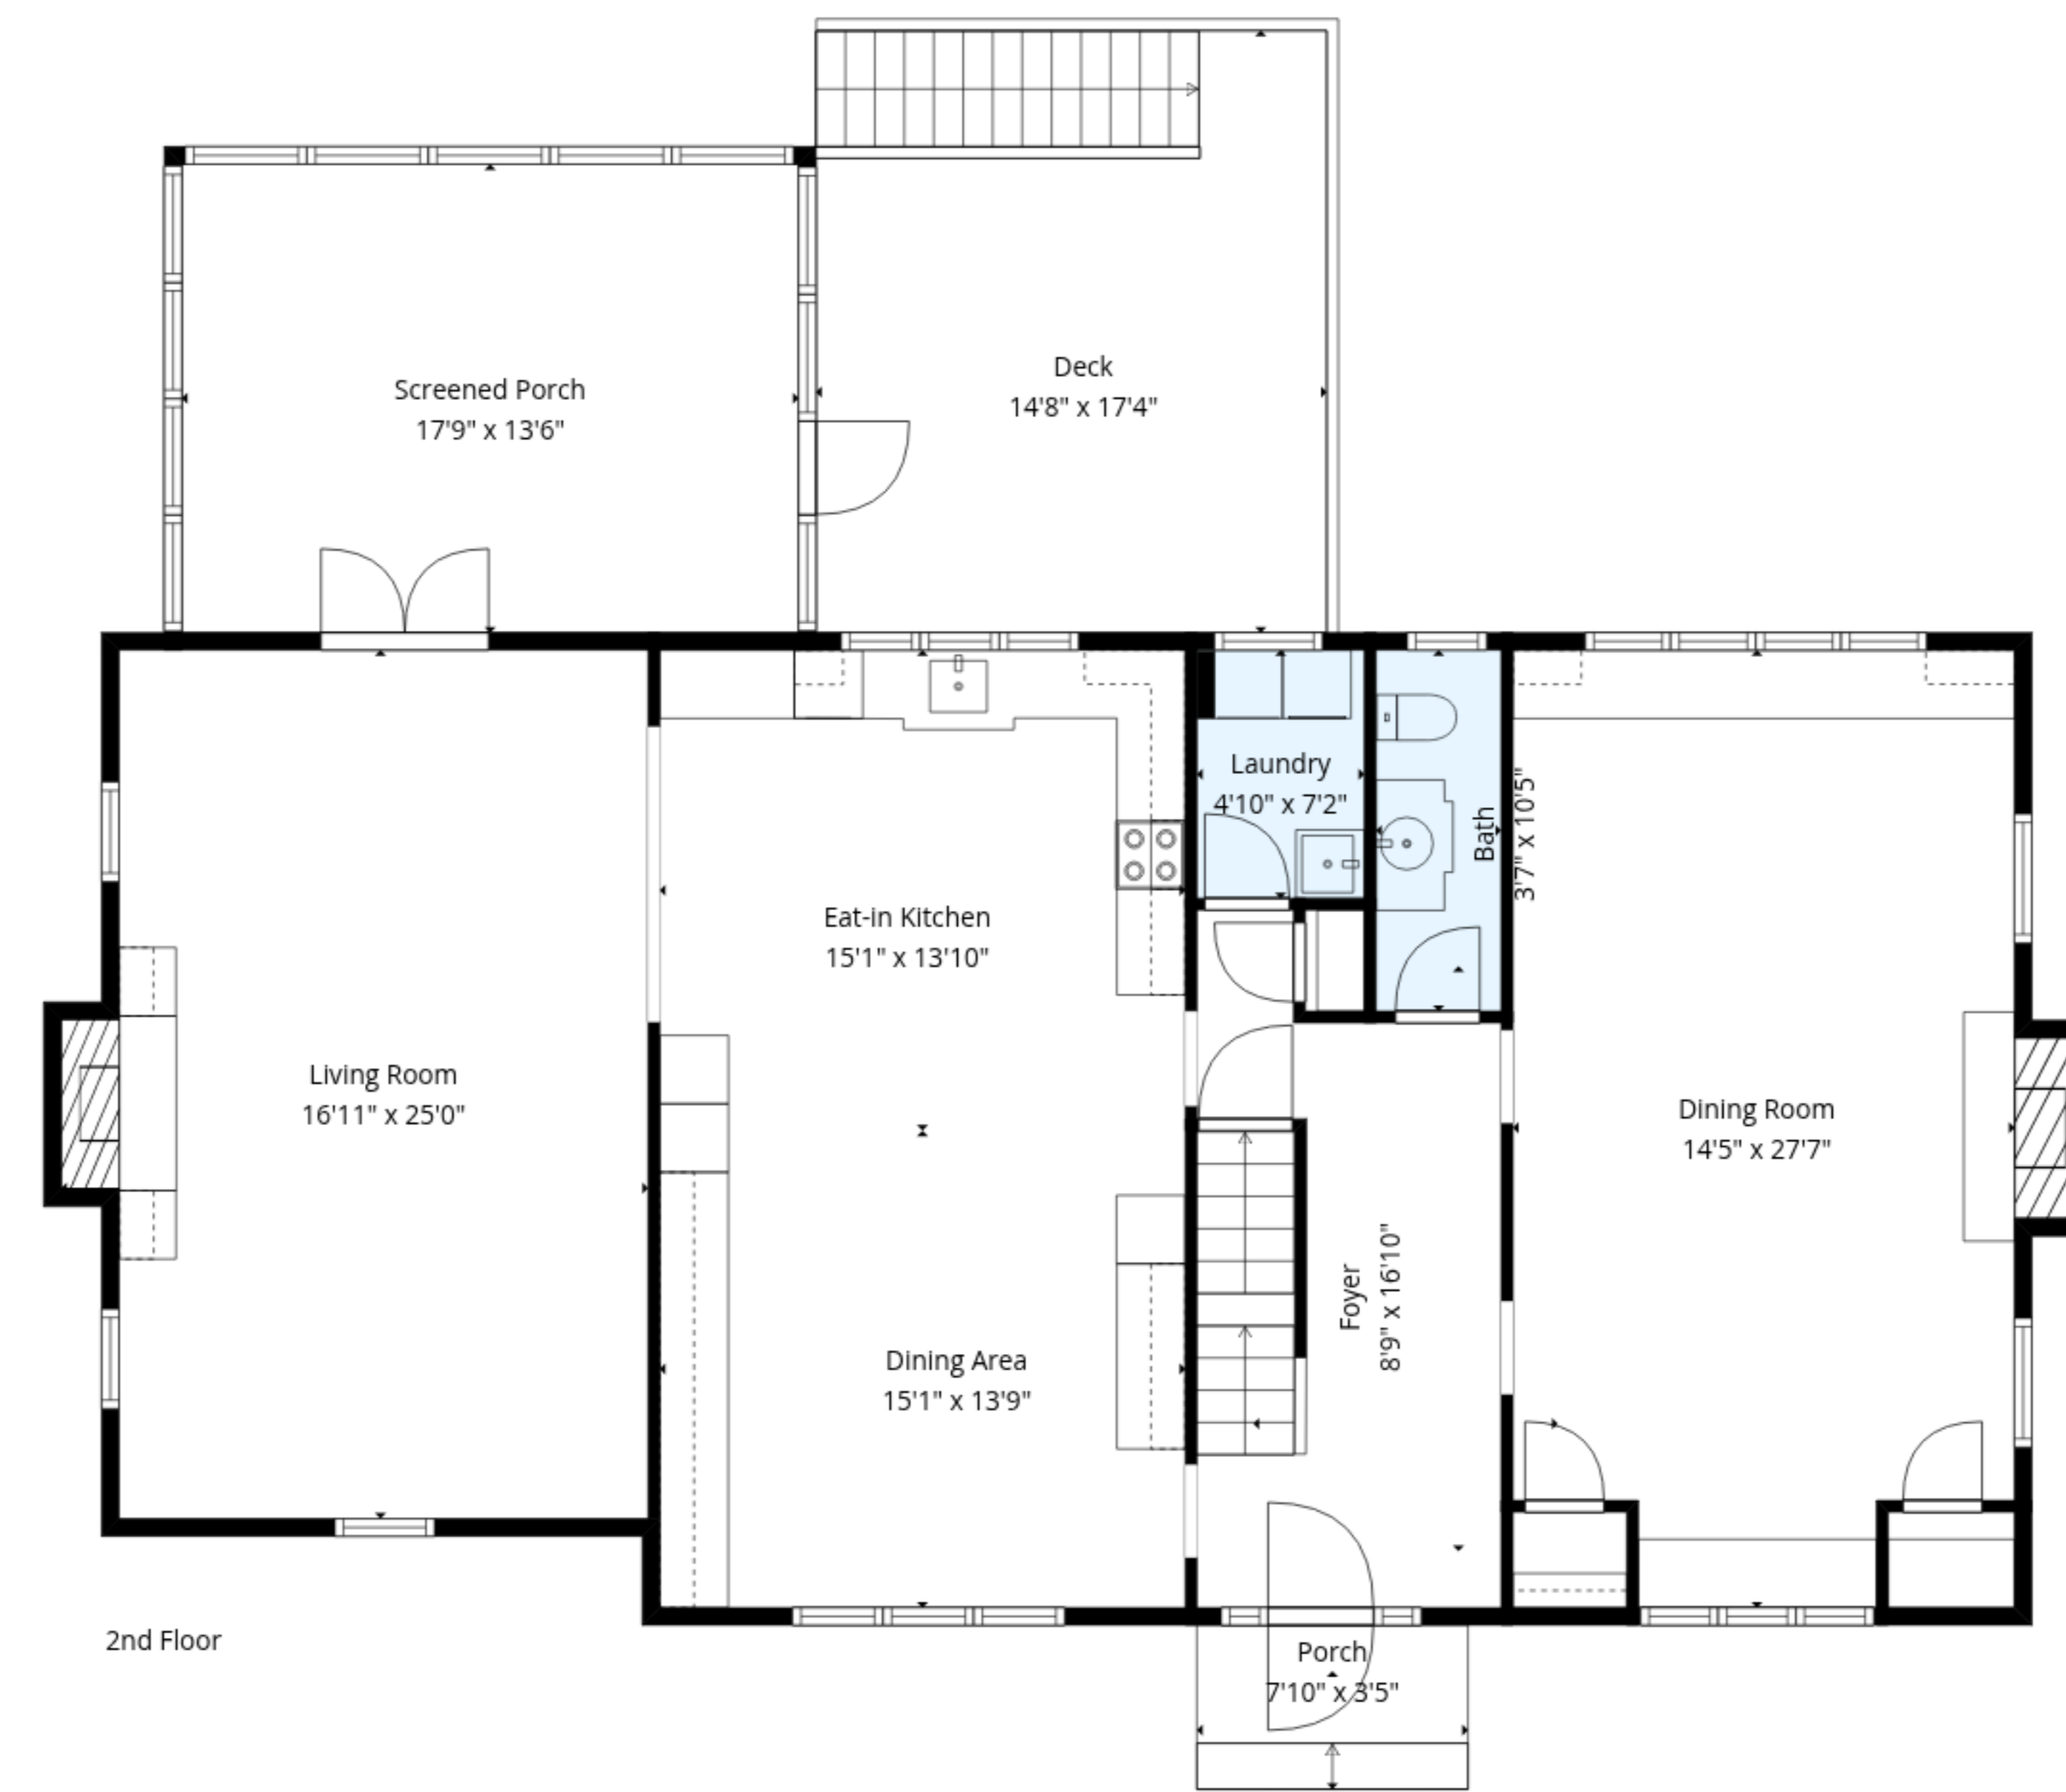

TOTAL: 3189 sq. ft

1st floor: 608 sq. ft, 2nd floor: 1468 sq. ft, 3rd floor: 1113 sq. ft
 EXCLUDED AREAS: UTILITY: 281 sq. ft, GARAGE: 544 sq. ft, STORAGE: 239 sq. ft,
 SCREENED PORCH: 239 sq. ft, PORCH: 37 sq. ft, DECK: 251 sq. ft,
 FIREPLACE: 23 sq. ft, WALLS: 287 sq. ft

3rd Floor

2nd Floor

1st Floor

TOTAL: 3189 sq. ft

1st floor: 608 sq. ft, 2nd floor: 1468 sq. ft, 3rd floor: 1113 sq. ft
 EXCLUDED AREAS: UTILITY: 281 sq. ft, GARAGE: 544 sq. ft, STORAGE: 239 sq. ft,
 SCREENED PORCH: 239 sq. ft, PORCH: 37 sq. ft, DECK: 251 sq. ft,
 FIREPLACE: 23 sq. ft, WALLS: 287 sq. ft