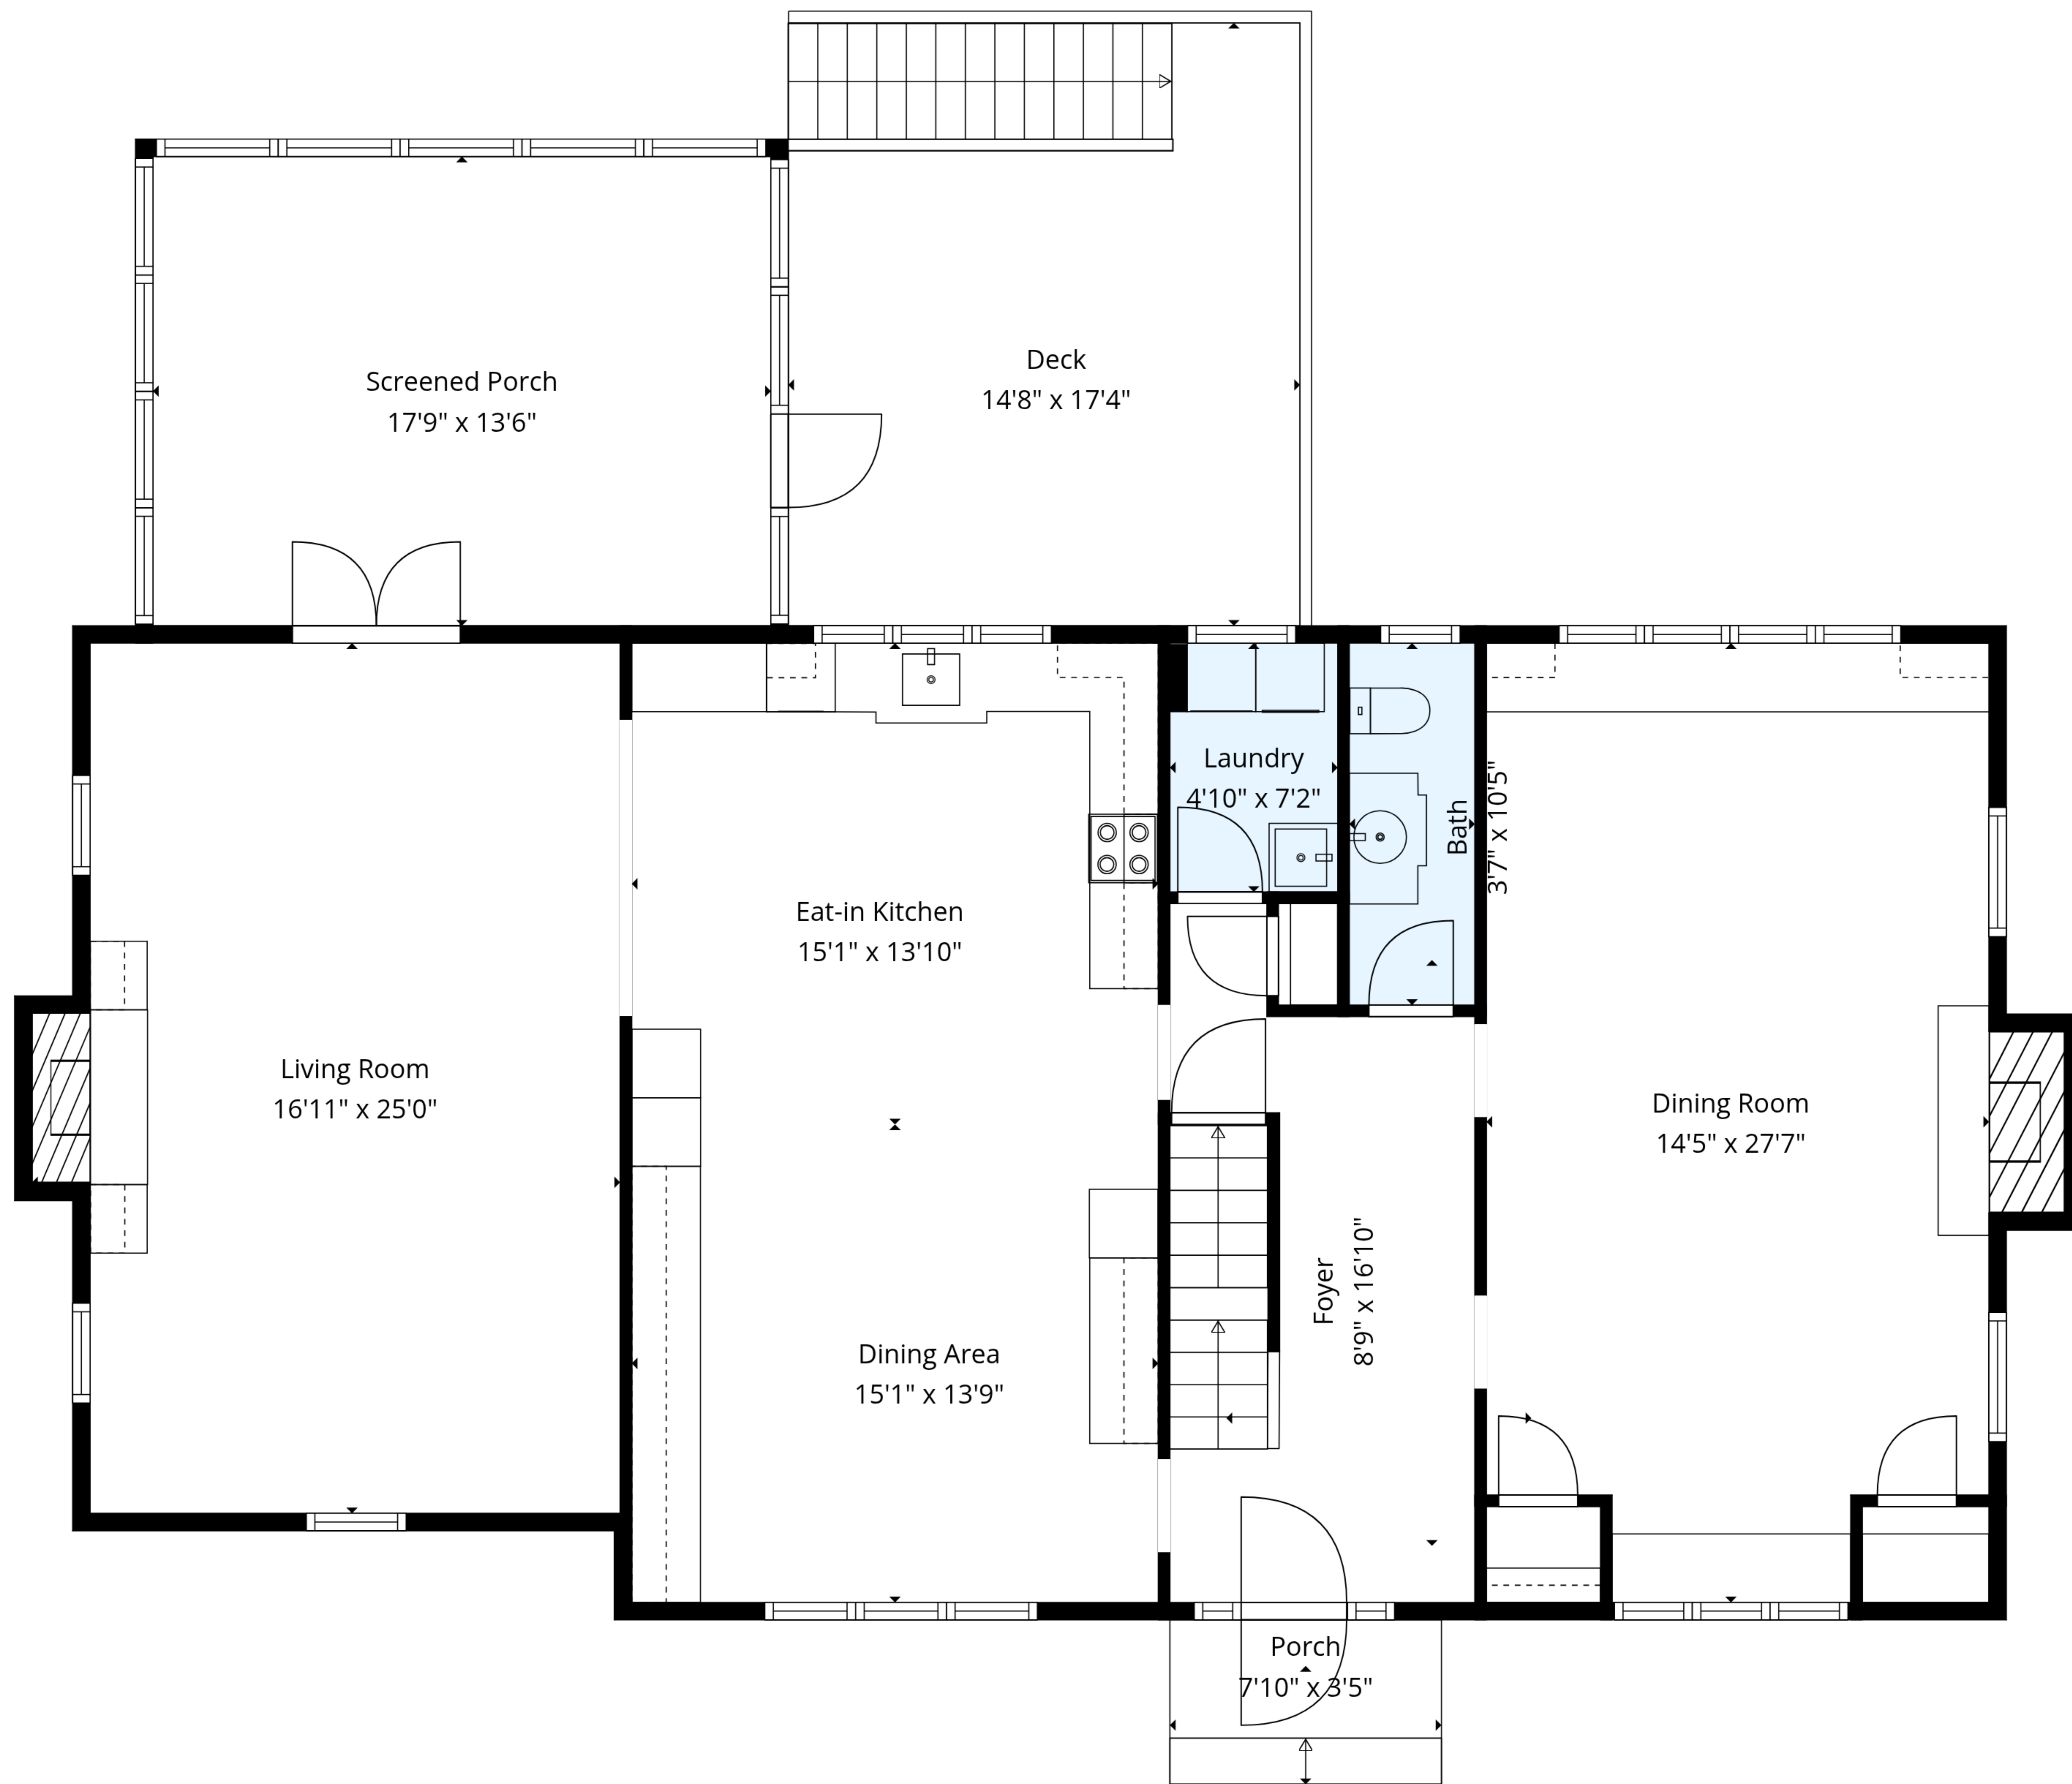

TOTAL: 3189 sq. ft

1st floor: 608 sq. ft, 2nd floor: 1468 sq. ft, 3rd floor: 1113 sq. ft
 EXCLUDED AREAS: UTILITY: 281 sq. ft, GARAGE: 544 sq. ft, STORAGE: 239 sq. ft,
 SCREENED PORCH: 239 sq. ft, PORCH: 37 sq. ft, DECK: 251 sq. ft,
 FIREPLACE: 23 sq. ft, WALLS: 287 sq. ft

3rd Floor

2nd Floor

1st Floor

TOTAL: 3189 sq. ft

1st floor: 608 sq. ft, 2nd floor: 1468 sq. ft, 3rd floor: 1113 sq. ft
 EXCLUDED AREAS: UTILITY: 281 sq. ft, GARAGE: 544 sq. ft, STORAGE: 239 sq. ft,
 SCREENED PORCH: 239 sq. ft, PORCH: 37 sq. ft, DECK: 251 sq. ft,
 FIREPLACE: 23 sq. ft, WALLS: 287 sq. ft