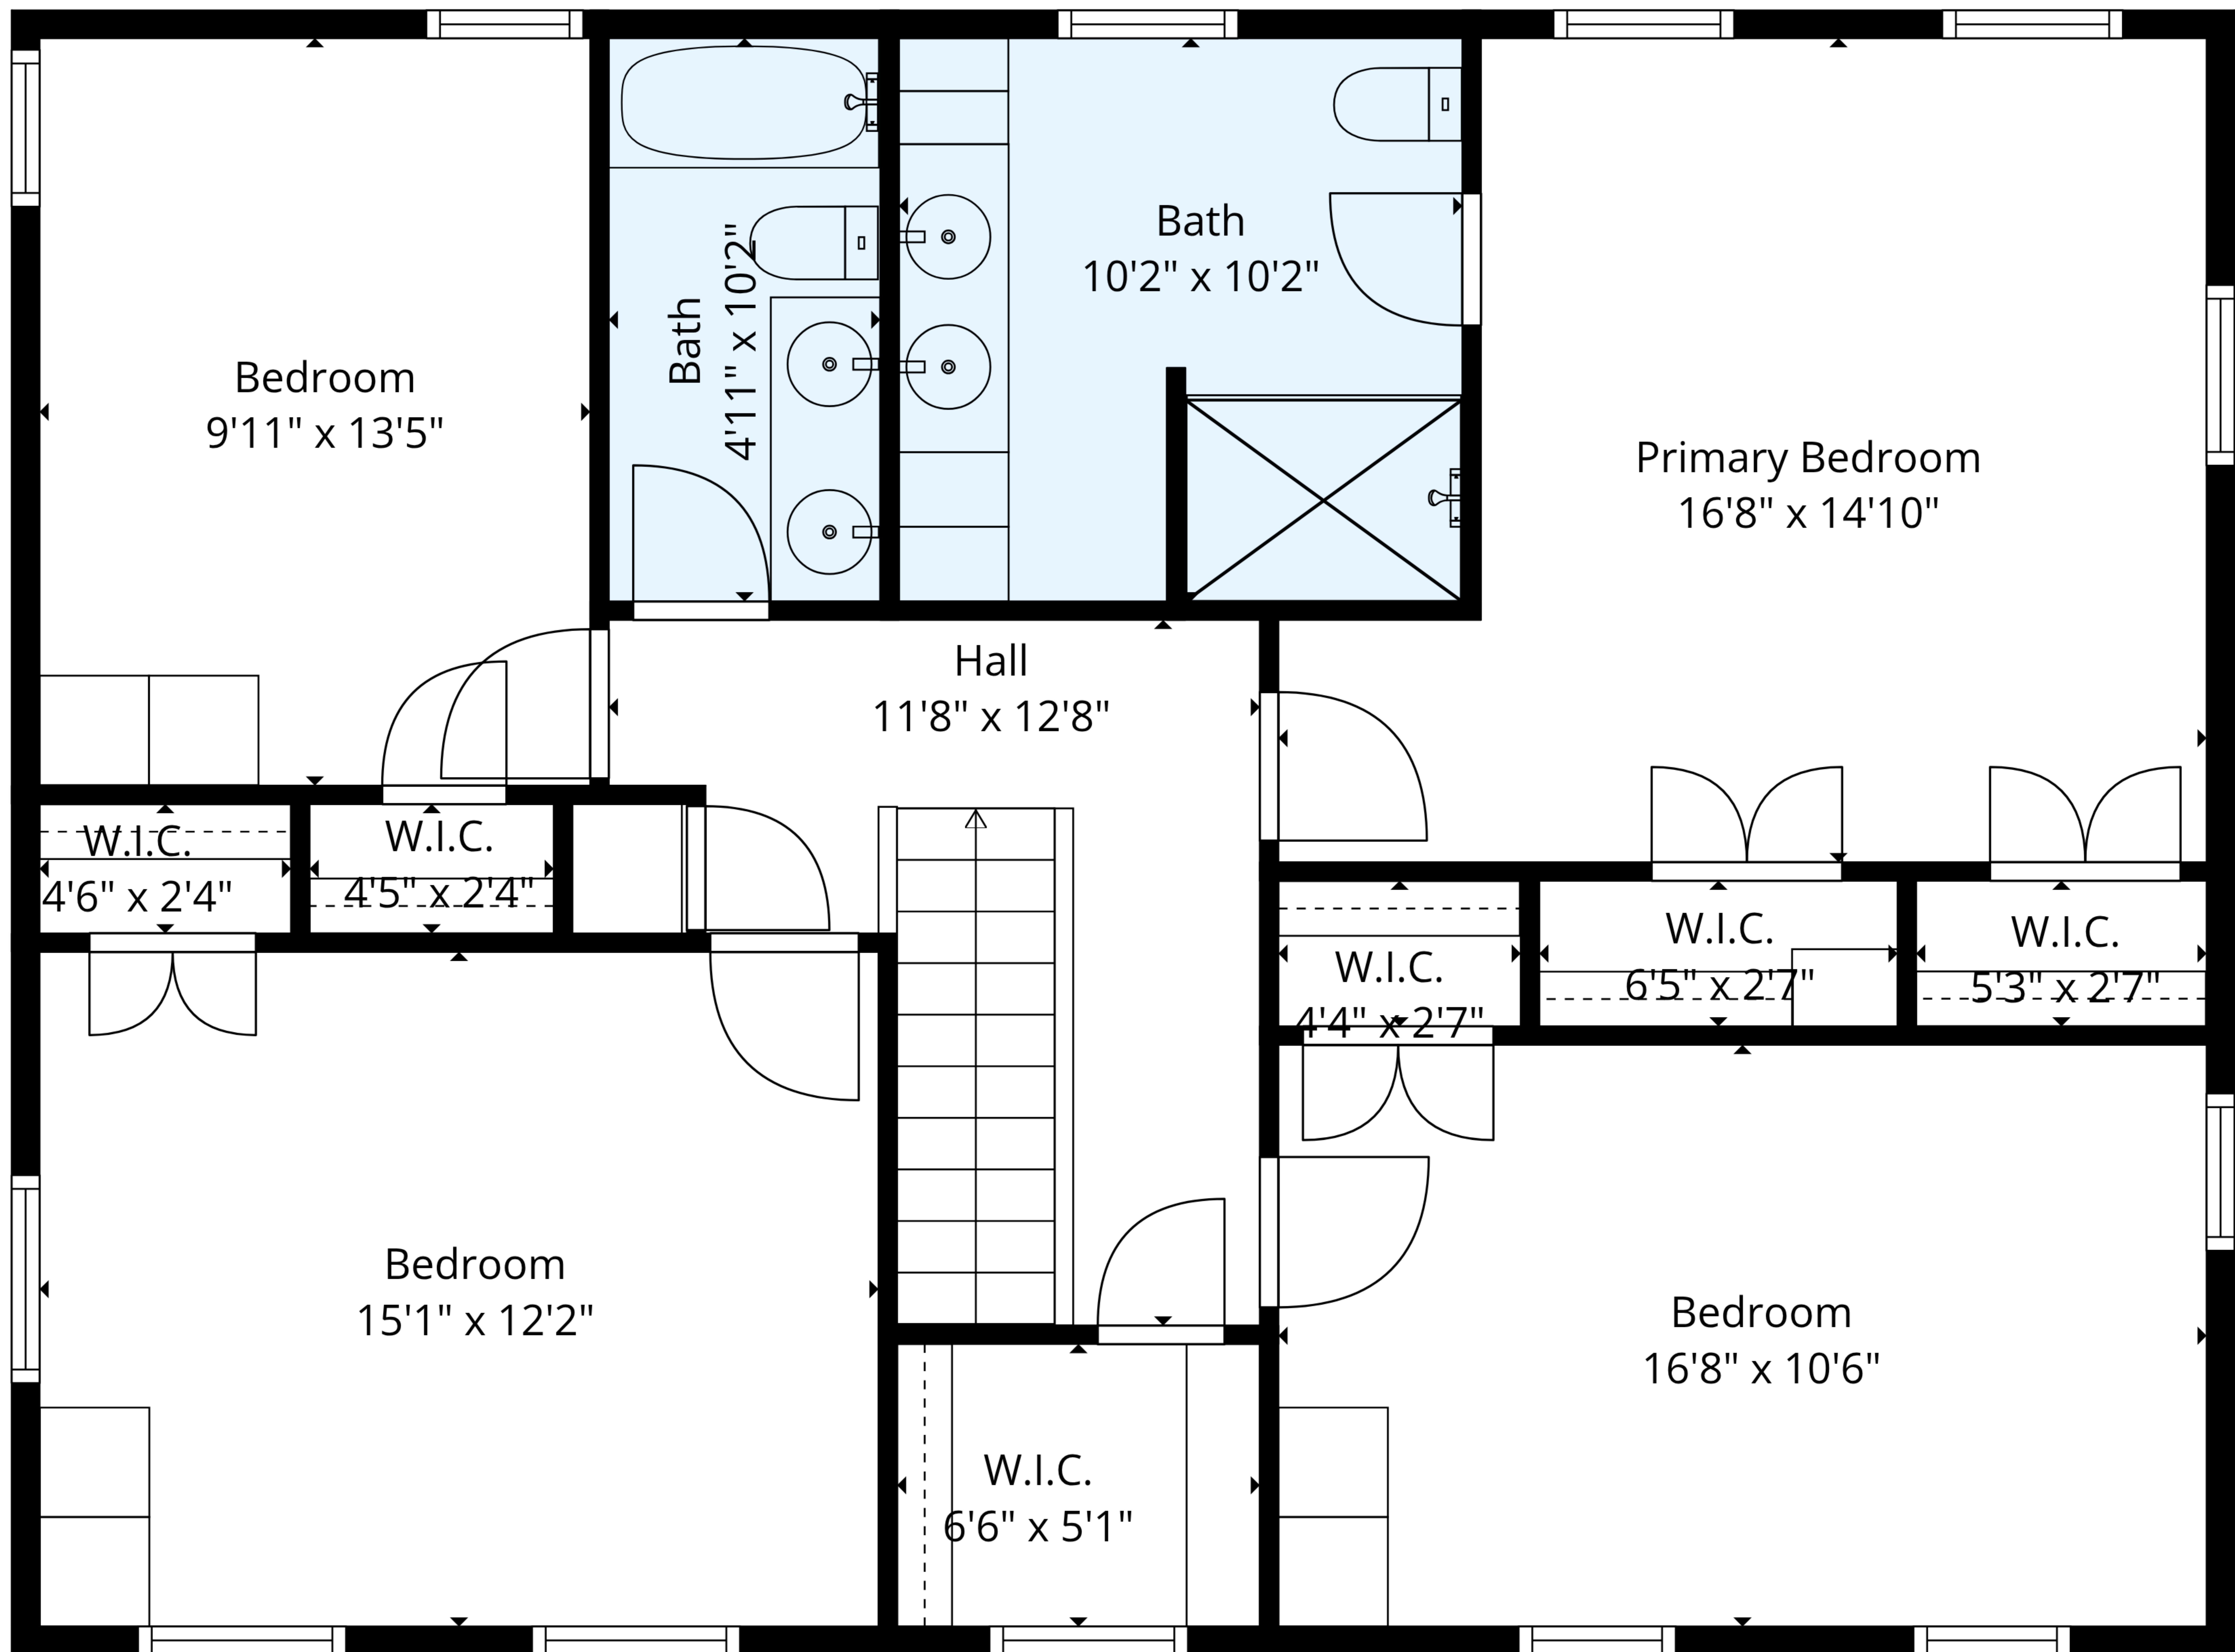

TOTAL: 3189 sq. ft

1st floor: 608 sq. ft, 2nd floor: 1468 sq. ft, 3rd floor: 1113 sq. ft
 EXCLUDED AREAS: UTILITY: 281 sq. ft, GARAGE: 544 sq. ft, STORAGE: 239 sq. ft,
 SCREENED PORCH: 239 sq. ft, PORCH: 37 sq. ft, DECK: 251 sq. ft,
 FIREPLACE: 23 sq. ft, WALLS: 287 sq. ft

3rd Floor

2nd Floor

1st Floor

TOTAL: 3189 sq. ft

1st floor: 608 sq. ft, 2nd floor: 1468 sq. ft, 3rd floor: 1113 sq. ft
 EXCLUDED AREAS: UTILITY: 281 sq. ft, GARAGE: 544 sq. ft, STORAGE: 239 sq. ft,
 SCREENED PORCH: 239 sq. ft, PORCH: 37 sq. ft, DECK: 251 sq. ft,
 FIREPLACE: 23 sq. ft, WALLS: 287 sq. ft