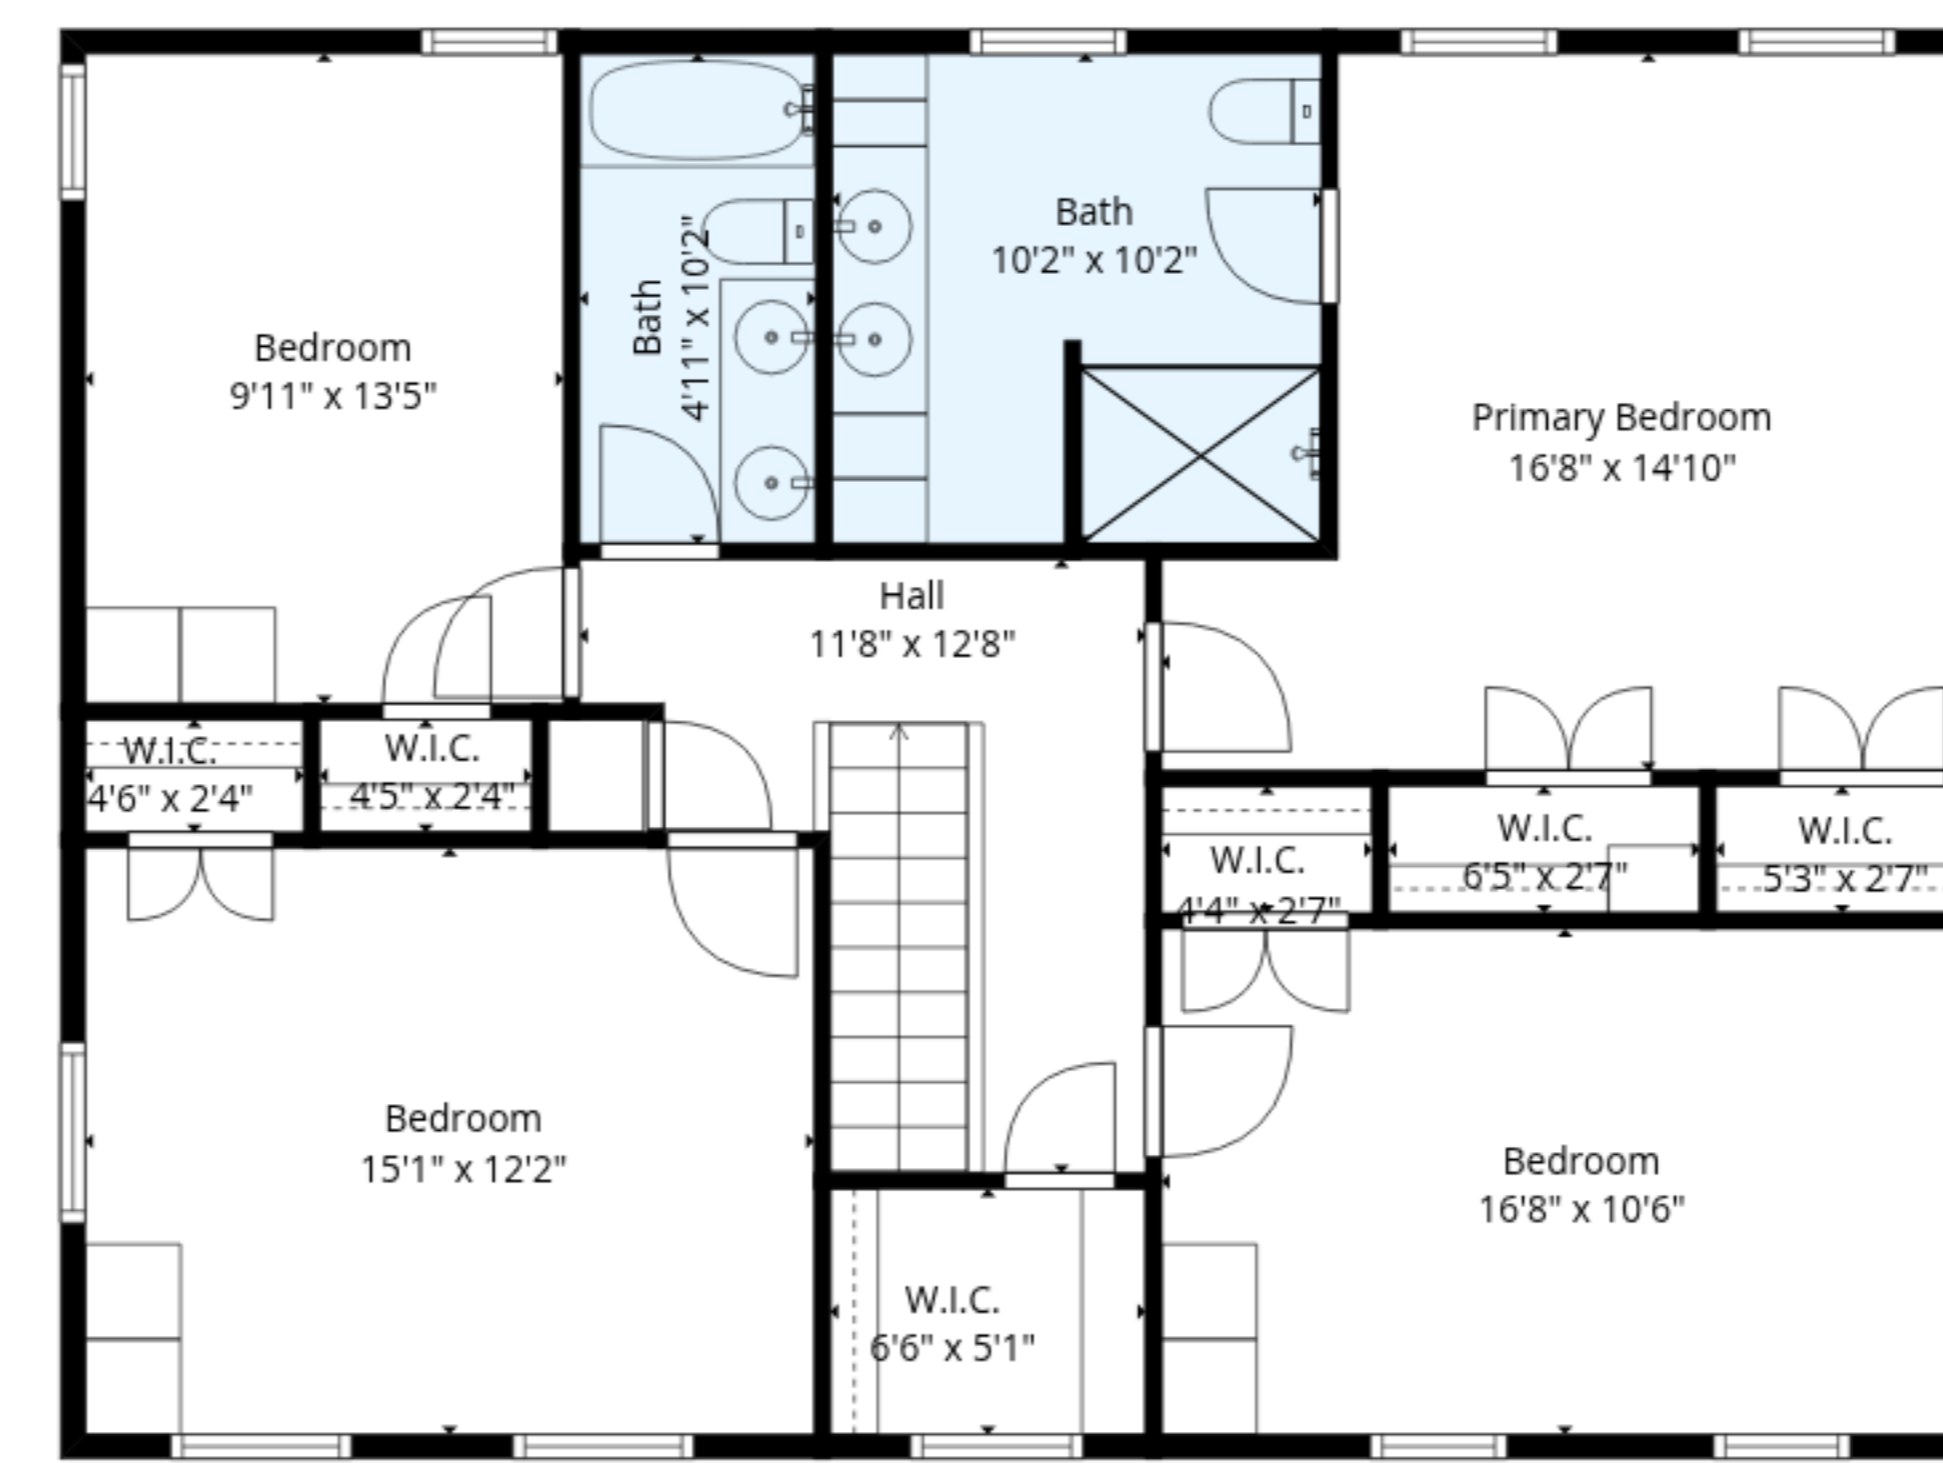

TOTAL: 3189 sq. ft

1st floor: 608 sq. ft, 2nd floor: 1468 sq. ft, 3rd floor: 1113 sq. ft
 EXCLUDED AREAS: UTILITY: 281 sq. ft, GARAGE: 544 sq. ft, STORAGE: 239 sq. ft,
 SCREENED PORCH: 239 sq. ft, PORCH: 37 sq. ft, DECK: 251 sq. ft,
 FIREPLACE: 23 sq. ft, WALLS: 287 sq. ft

3rd Floor

2nd Floor

1st Floor

TOTAL: 3189 sq. ft

1st floor: 608 sq. ft, 2nd floor: 1468 sq. ft, 3rd floor: 1113 sq. ft
 EXCLUDED AREAS: UTILITY: 281 sq. ft, GARAGE: 544 sq. ft, STORAGE: 239 sq. ft,
 SCREENED PORCH: 239 sq. ft, PORCH: 37 sq. ft, DECK: 251 sq. ft,
 FIREPLACE: 23 sq. ft, WALLS: 287 sq. ft