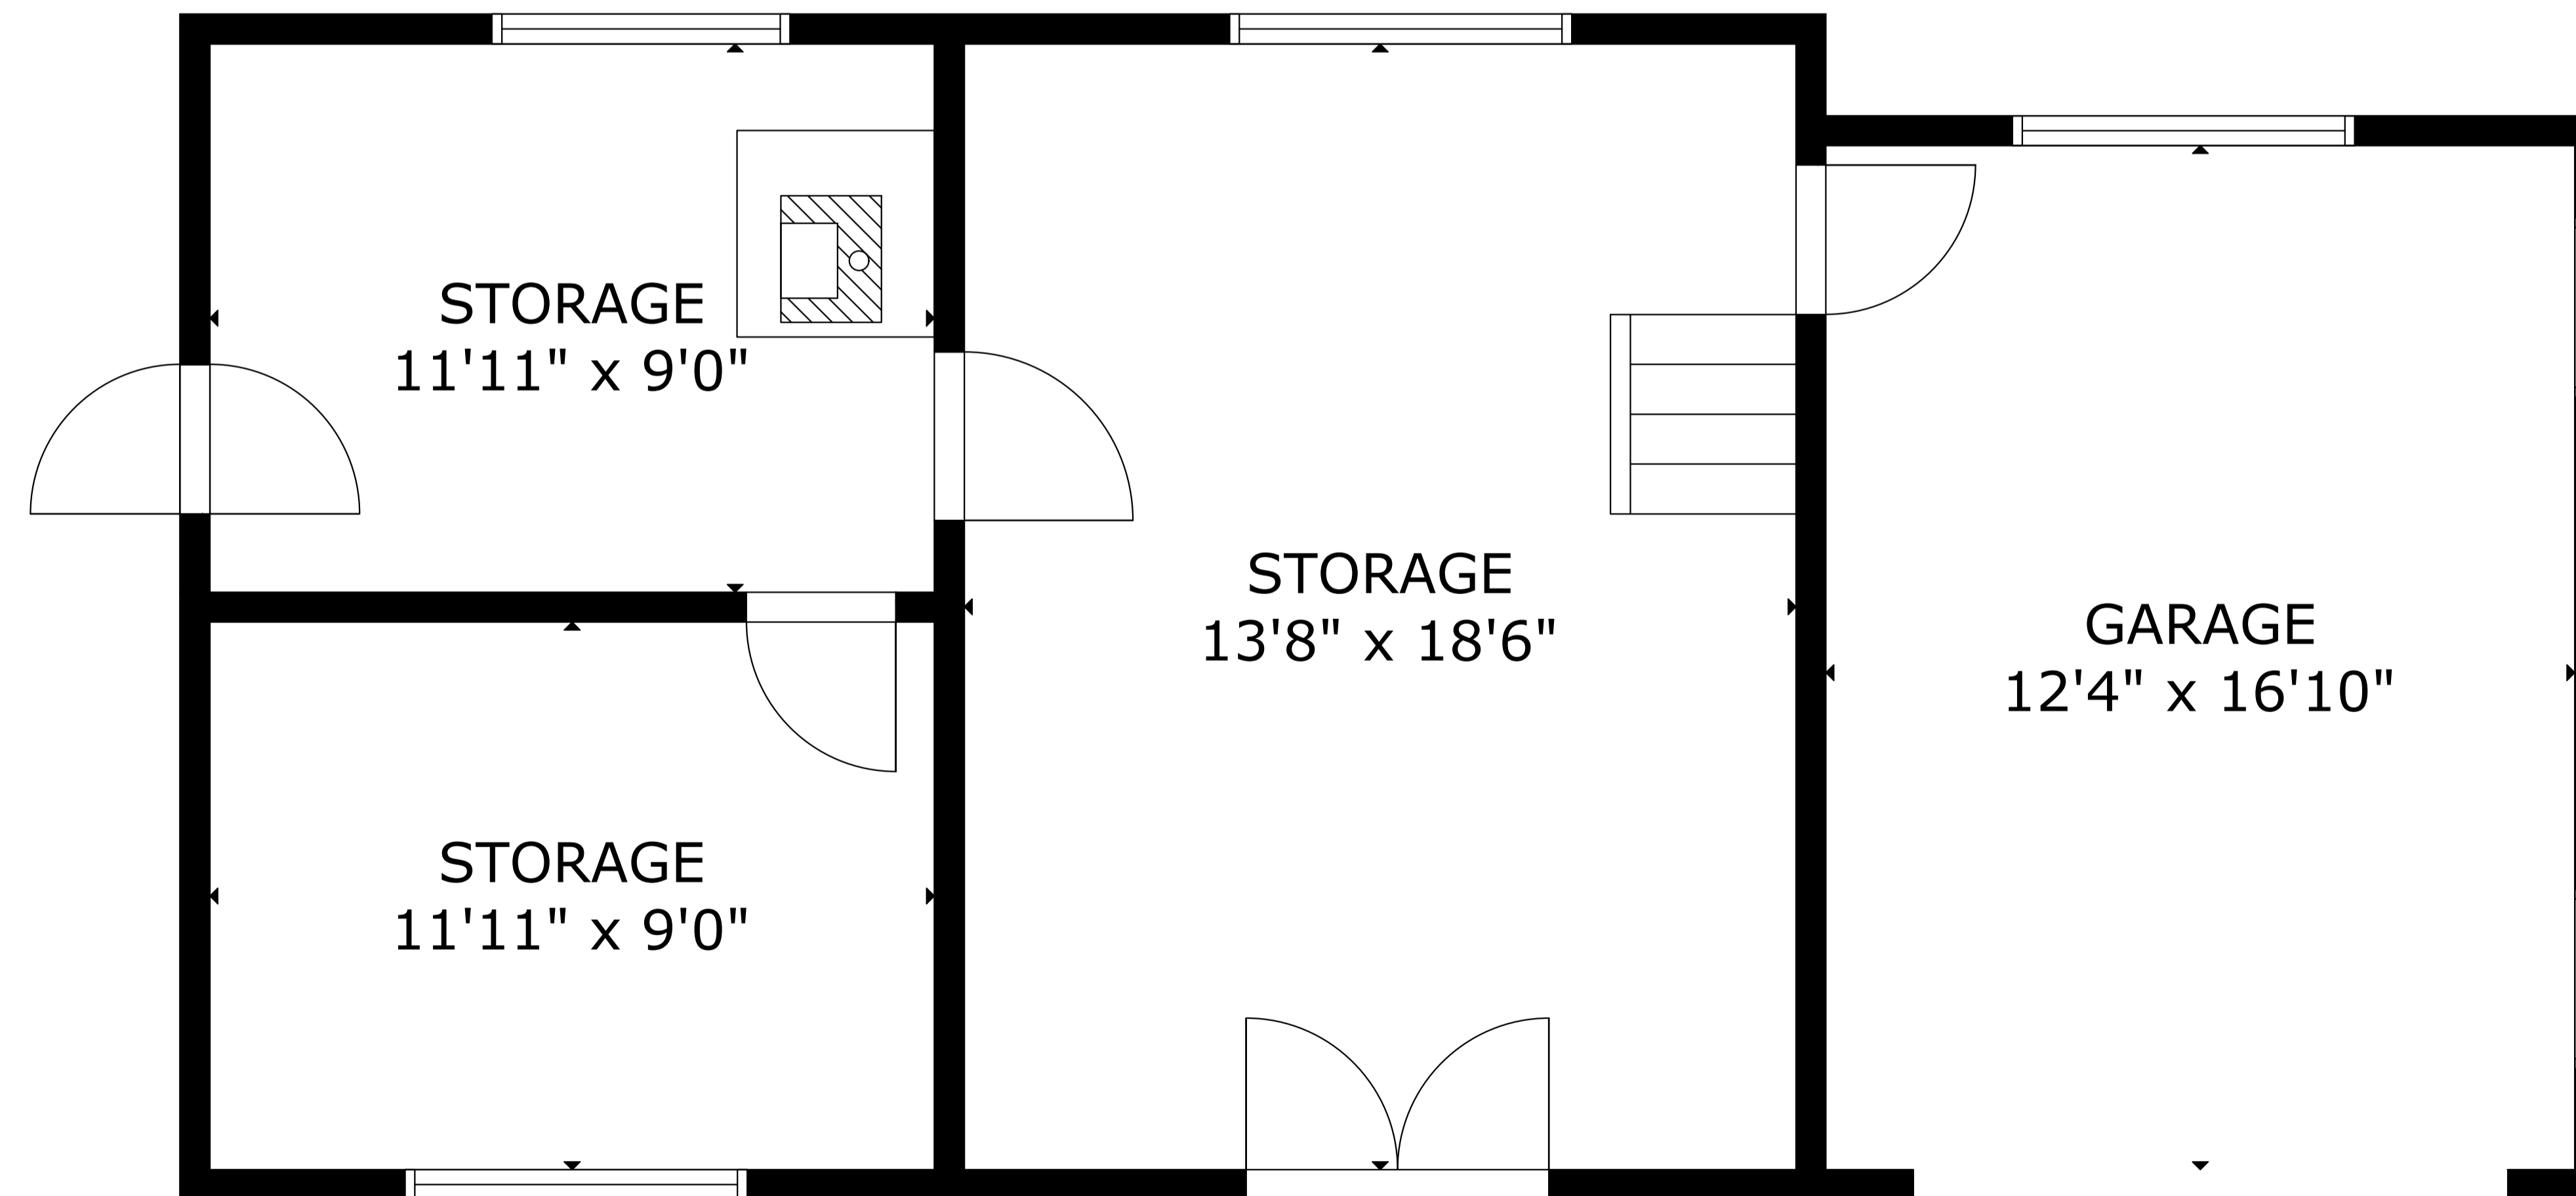

FLOOR 2

FLOOR 1

GROSS INTERNAL AREA
TOTAL: 1005 sq.ft
FLOOR 1: 483 sq.ft, FLOOR 2: 522 sq.ft
EXCLUDED AREAS: GARAGE: 208 sq.ft
SIZE AND DIMENSIONS ARE APPROXIMATE, ACTUAL MAY VARY