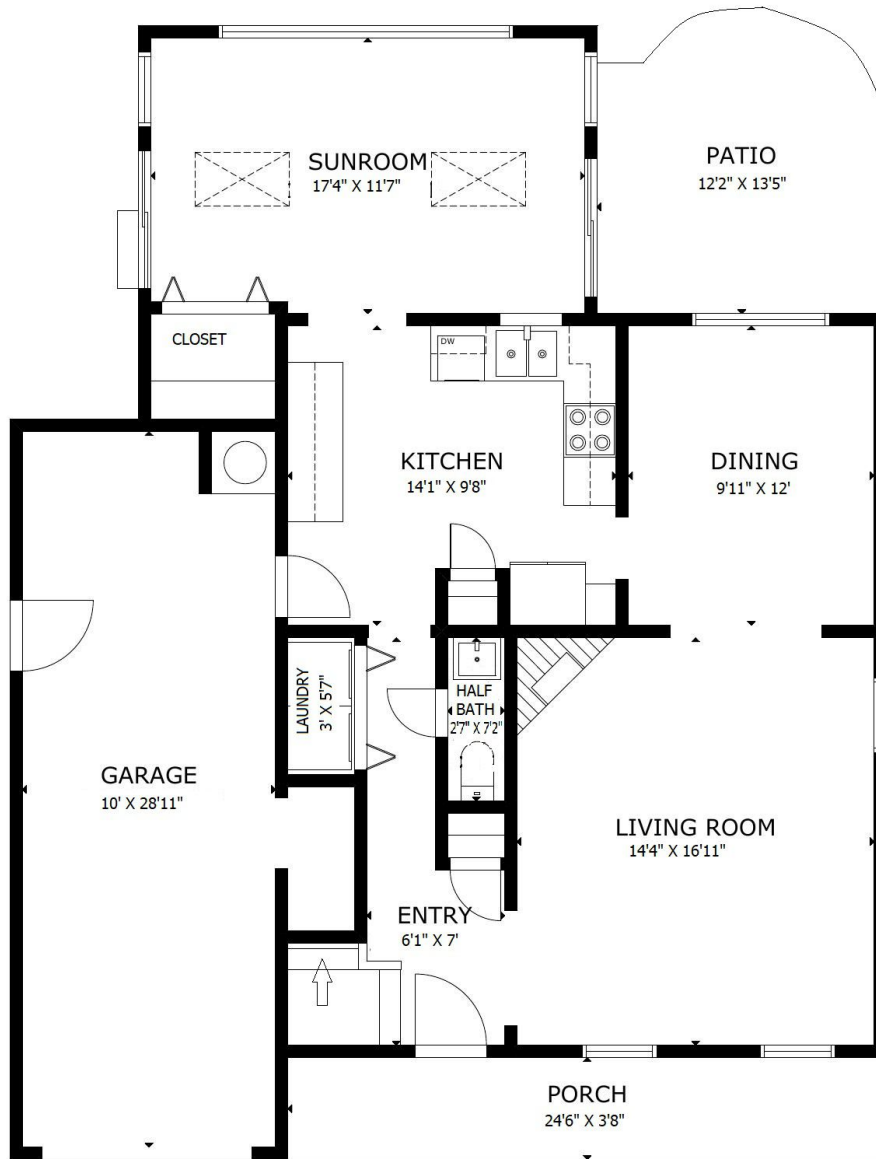

105 Taylor Glen Drive Morrisville, NC 27560

MAIN FLOOR

2ND FLOOR

The following dimensions are approximate interior wall to wall dimensions, measured on site, from the widest portion of each room, then calculated to Feet/Inches from Rounded Decimal Feet. Information deemed reliable, but not guaranteed.