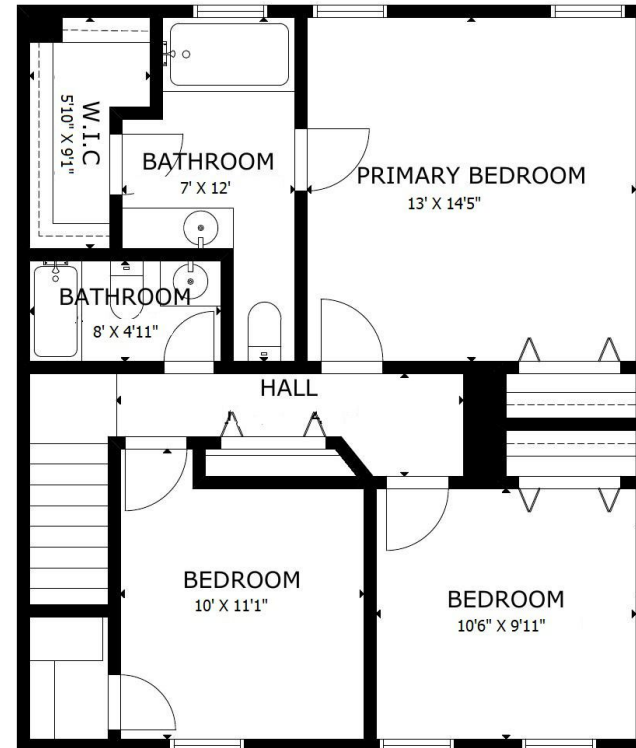

105 Taylor Glen Drive Morrisville, NC 27560

MAIN FLOOR

2ND FLOOR

The following dimensions are approximate interior wall to wall dimensions, measured on site, from the widest portion of each room, then calculated to Feet/Inches from Rounded Decimal Feet. Information deemed reliable, but not guaranteed.