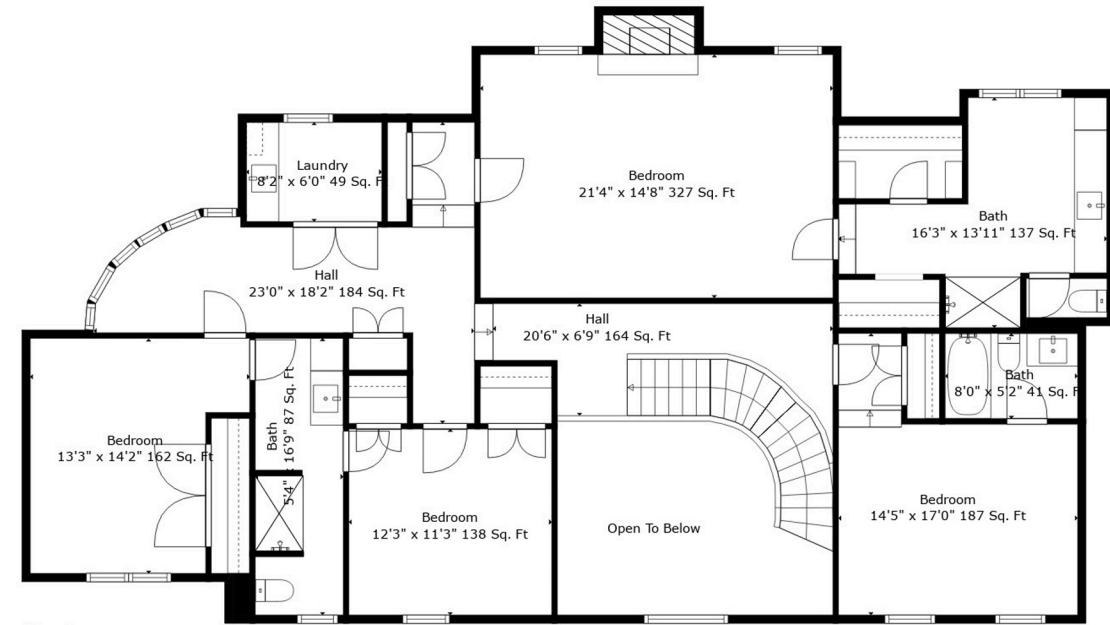

TOTAL: 5196 sq. ft

FLOOR 1: 1463 sq. ft, FLOOR 2: 2039 sq. ft, FLOOR 3: 1694 sq. ft
 EXCLUDED AREAS: STORAGE: 577 sq. ft, FIREPLACE: 48 sq. ft, OPEN TO BELOW: 166 sq. ft

Measurements Are Deemed Highly Reliable But Not Guaranteed.

Floor 2

Floor 3

Floor 1

TOTAL: 5196 sq. ft

FLOOR 1: 1463 sq. ft, FLOOR 2: 2039 sq. ft, FLOOR 3: 1694 sq. ft

EXCLUDED AREAS: STORAGE: 577 sq. ft, FIREPLACE: 48 sq. ft, OPEN TO BELOW: 166 sq. ft

Measurements Are Deemed Highly Reliable But Not Guaranteed.