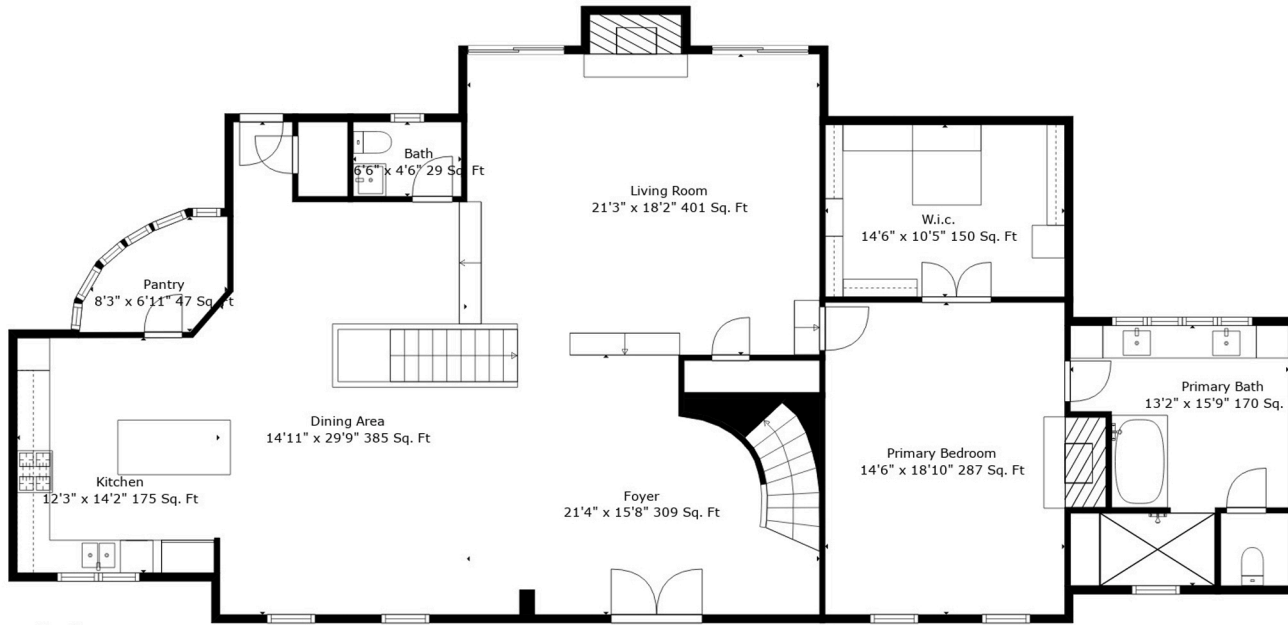

TOTAL: 5196 sq. ft

FLOOR 1: 1463 sq. ft, FLOOR 2: 2039 sq. ft, FLOOR 3: 1694 sq. ft
 EXCLUDED AREAS: STORAGE: 577 sq. ft, FIREPLACE: 48 sq. ft, OPEN TO BELOW: 166 sq. ft

Measurements Are Deemed Highly Reliable But Not Guaranteed.

Floor 2

Floor 3

Floor 1

TOTAL: 5196 sq. ft

FLOOR 1: 1463 sq. ft, FLOOR 2: 2039 sq. ft, FLOOR 3: 1694 sq. ft

EXCLUDED AREAS: STORAGE: 577 sq. ft, FIREPLACE: 48 sq. ft, OPEN TO BELOW: 166 sq. ft

Measurements Are Deemed Highly Reliable But Not Guaranteed.