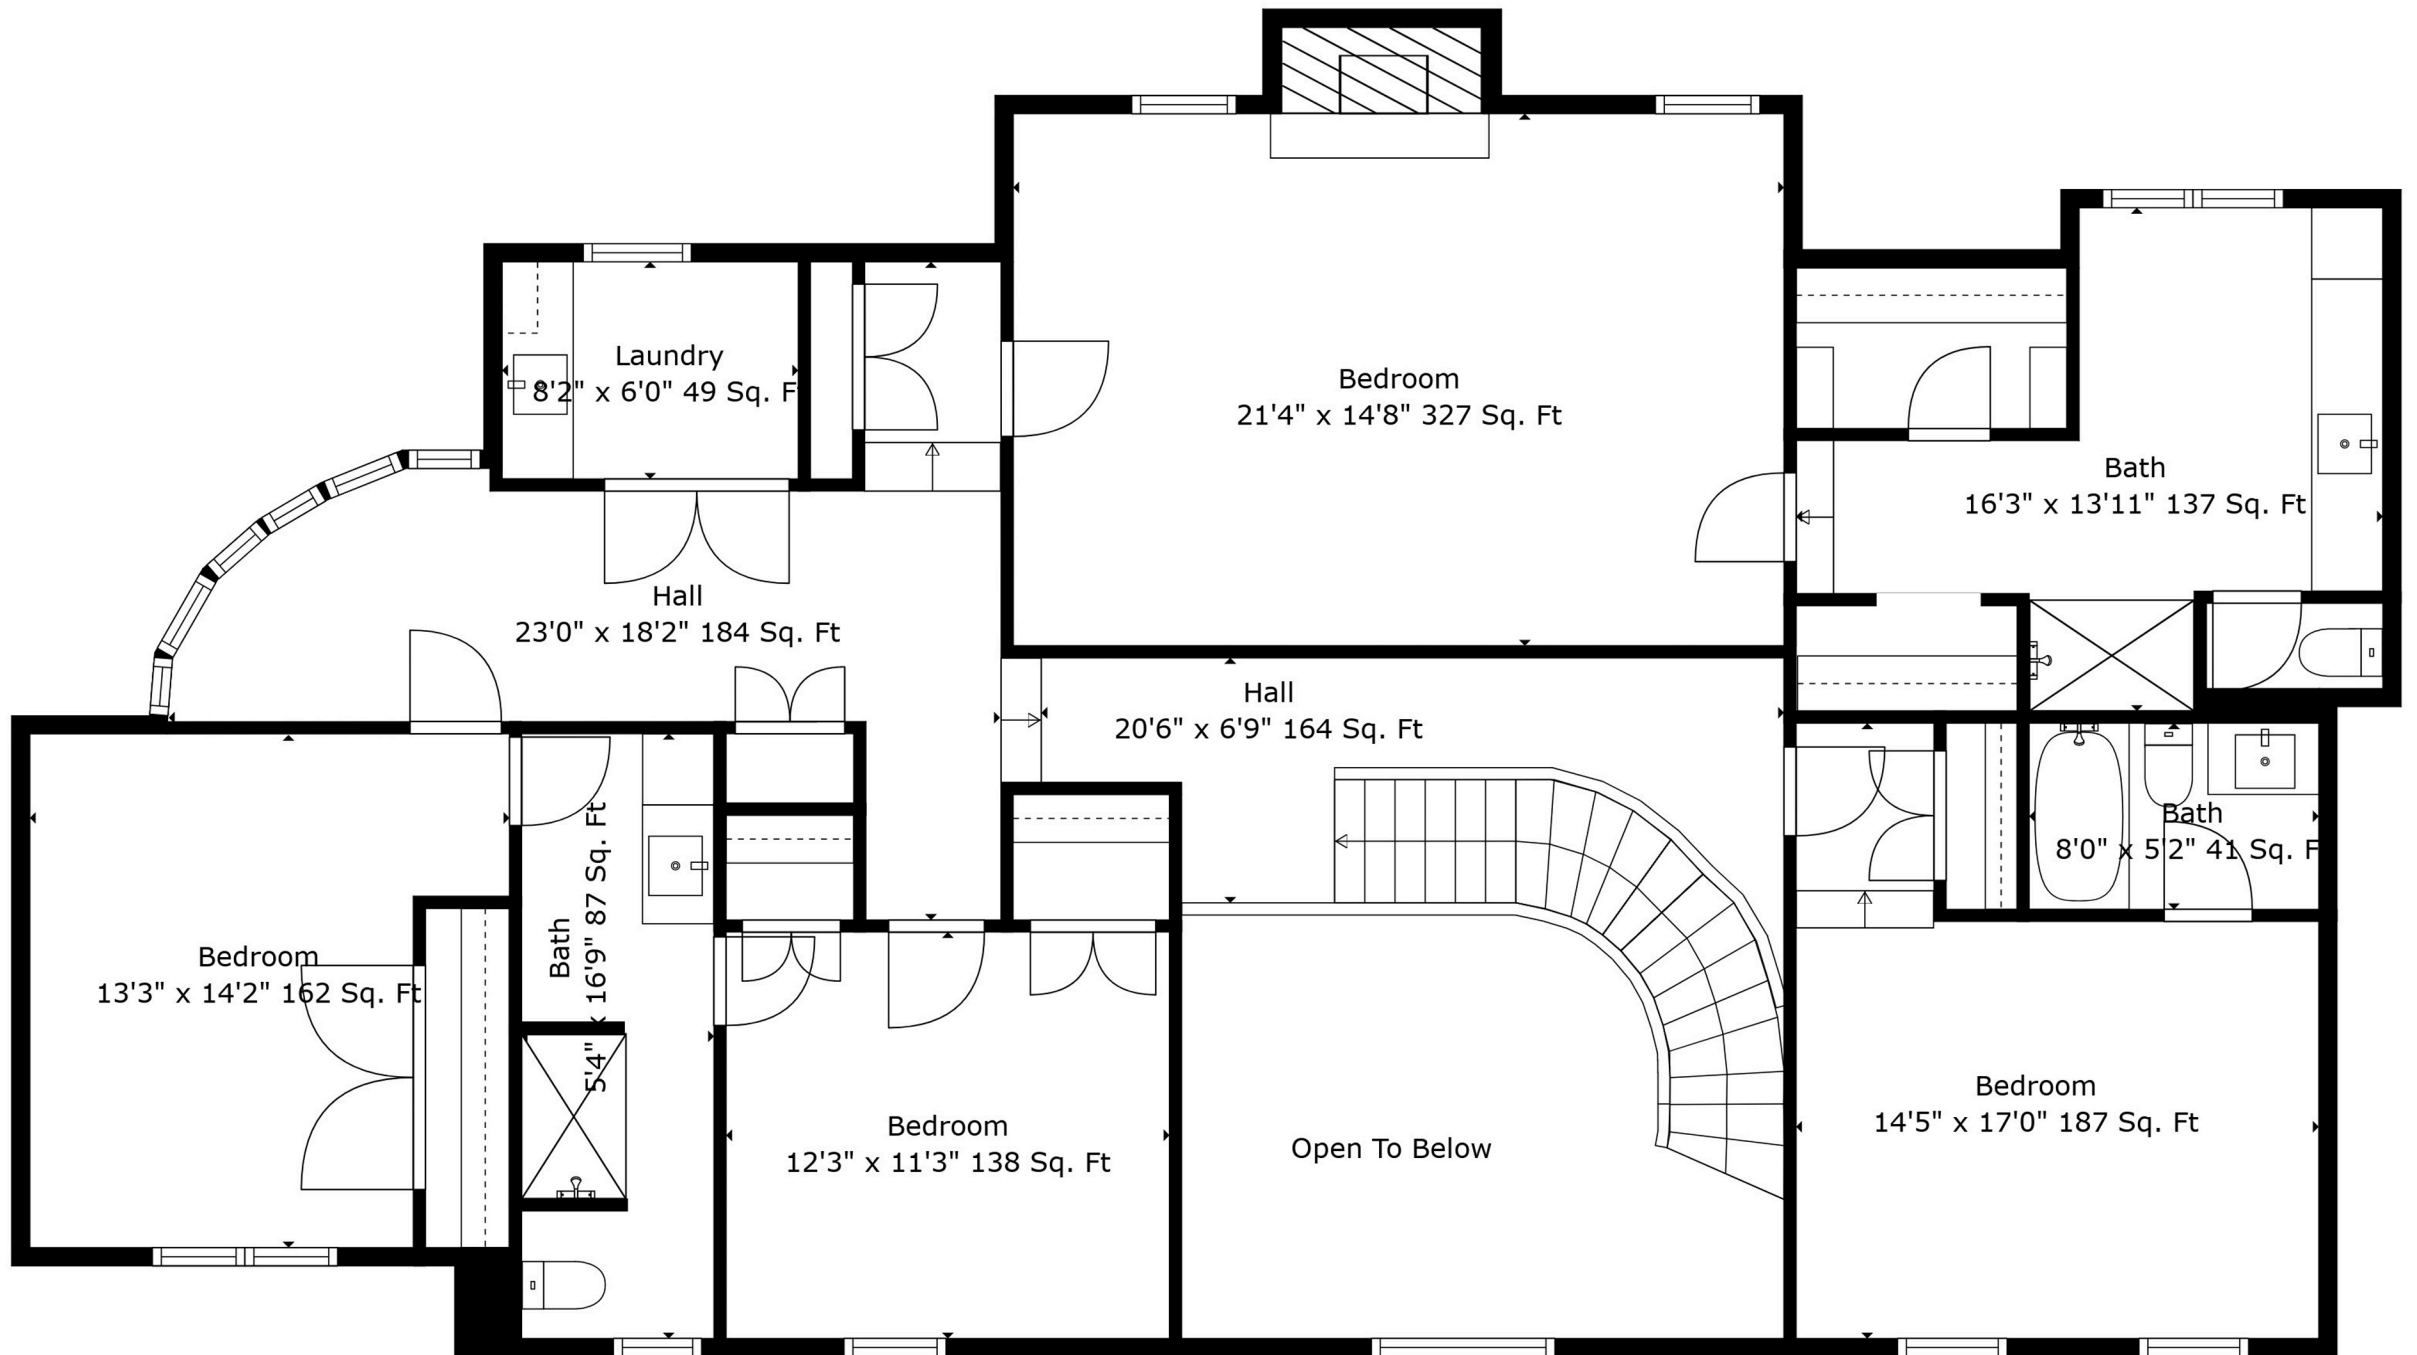

TOTAL: 5196 sq. ft

FLOOR 1: 1463 sq. ft, FLOOR 2: 2039 sq. ft, FLOOR 3: 1694 sq. ft
 EXCLUDED AREAS: STORAGE: 577 sq. ft, FIREPLACE: 48 sq. ft, OPEN TO BELOW: 166 sq. ft

Measurements Are Deemed Highly Reliable But Not Guaranteed.

Floor 2

Floor 3

Floor 1

TOTAL: 5196 sq. ft

FLOOR 1: 1463 sq. ft, FLOOR 2: 2039 sq. ft, FLOOR 3: 1694 sq. ft

EXCLUDED AREAS: STORAGE: 577 sq. ft, FIREPLACE: 48 sq. ft, OPEN TO BELOW: 166 sq. ft

Measurements Are Deemed Highly Reliable But Not Guaranteed.