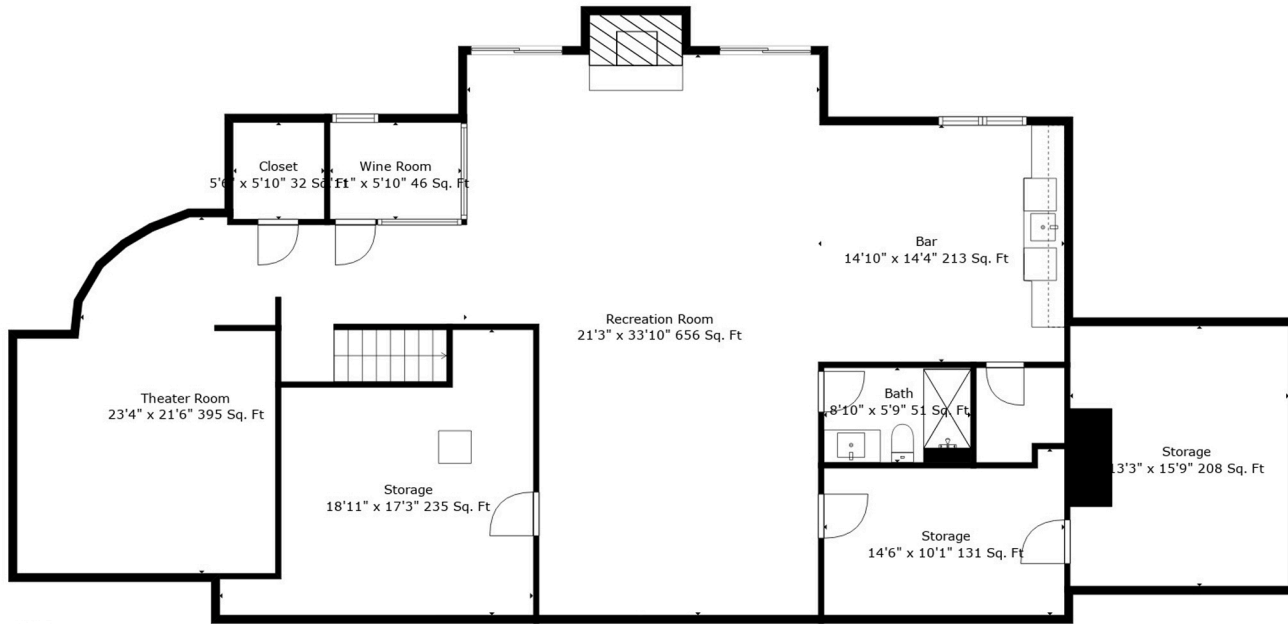

TOTAL: 5196 sq. ft

FLOOR 1: 1463 sq. ft, FLOOR 2: 2039 sq. ft, FLOOR 3: 1694 sq. ft
 EXCLUDED AREAS: STORAGE: 577 sq. ft, FIREPLACE: 48 sq. ft, OPEN TO BELOW: 166 sq. ft

Measurements Are Deemed Highly Reliable But Not Guaranteed.

Floor 2

Floor 3

Floor 1

TOTAL: 5196 sq. ft

FLOOR 1: 1463 sq. ft, FLOOR 2: 2039 sq. ft, FLOOR 3: 1694 sq. ft

EXCLUDED AREAS: STORAGE: 577 sq. ft, FIREPLACE: 48 sq. ft, OPEN TO BELOW: 166 sq. ft

Measurements Are Deemed Highly Reliable But Not Guaranteed.