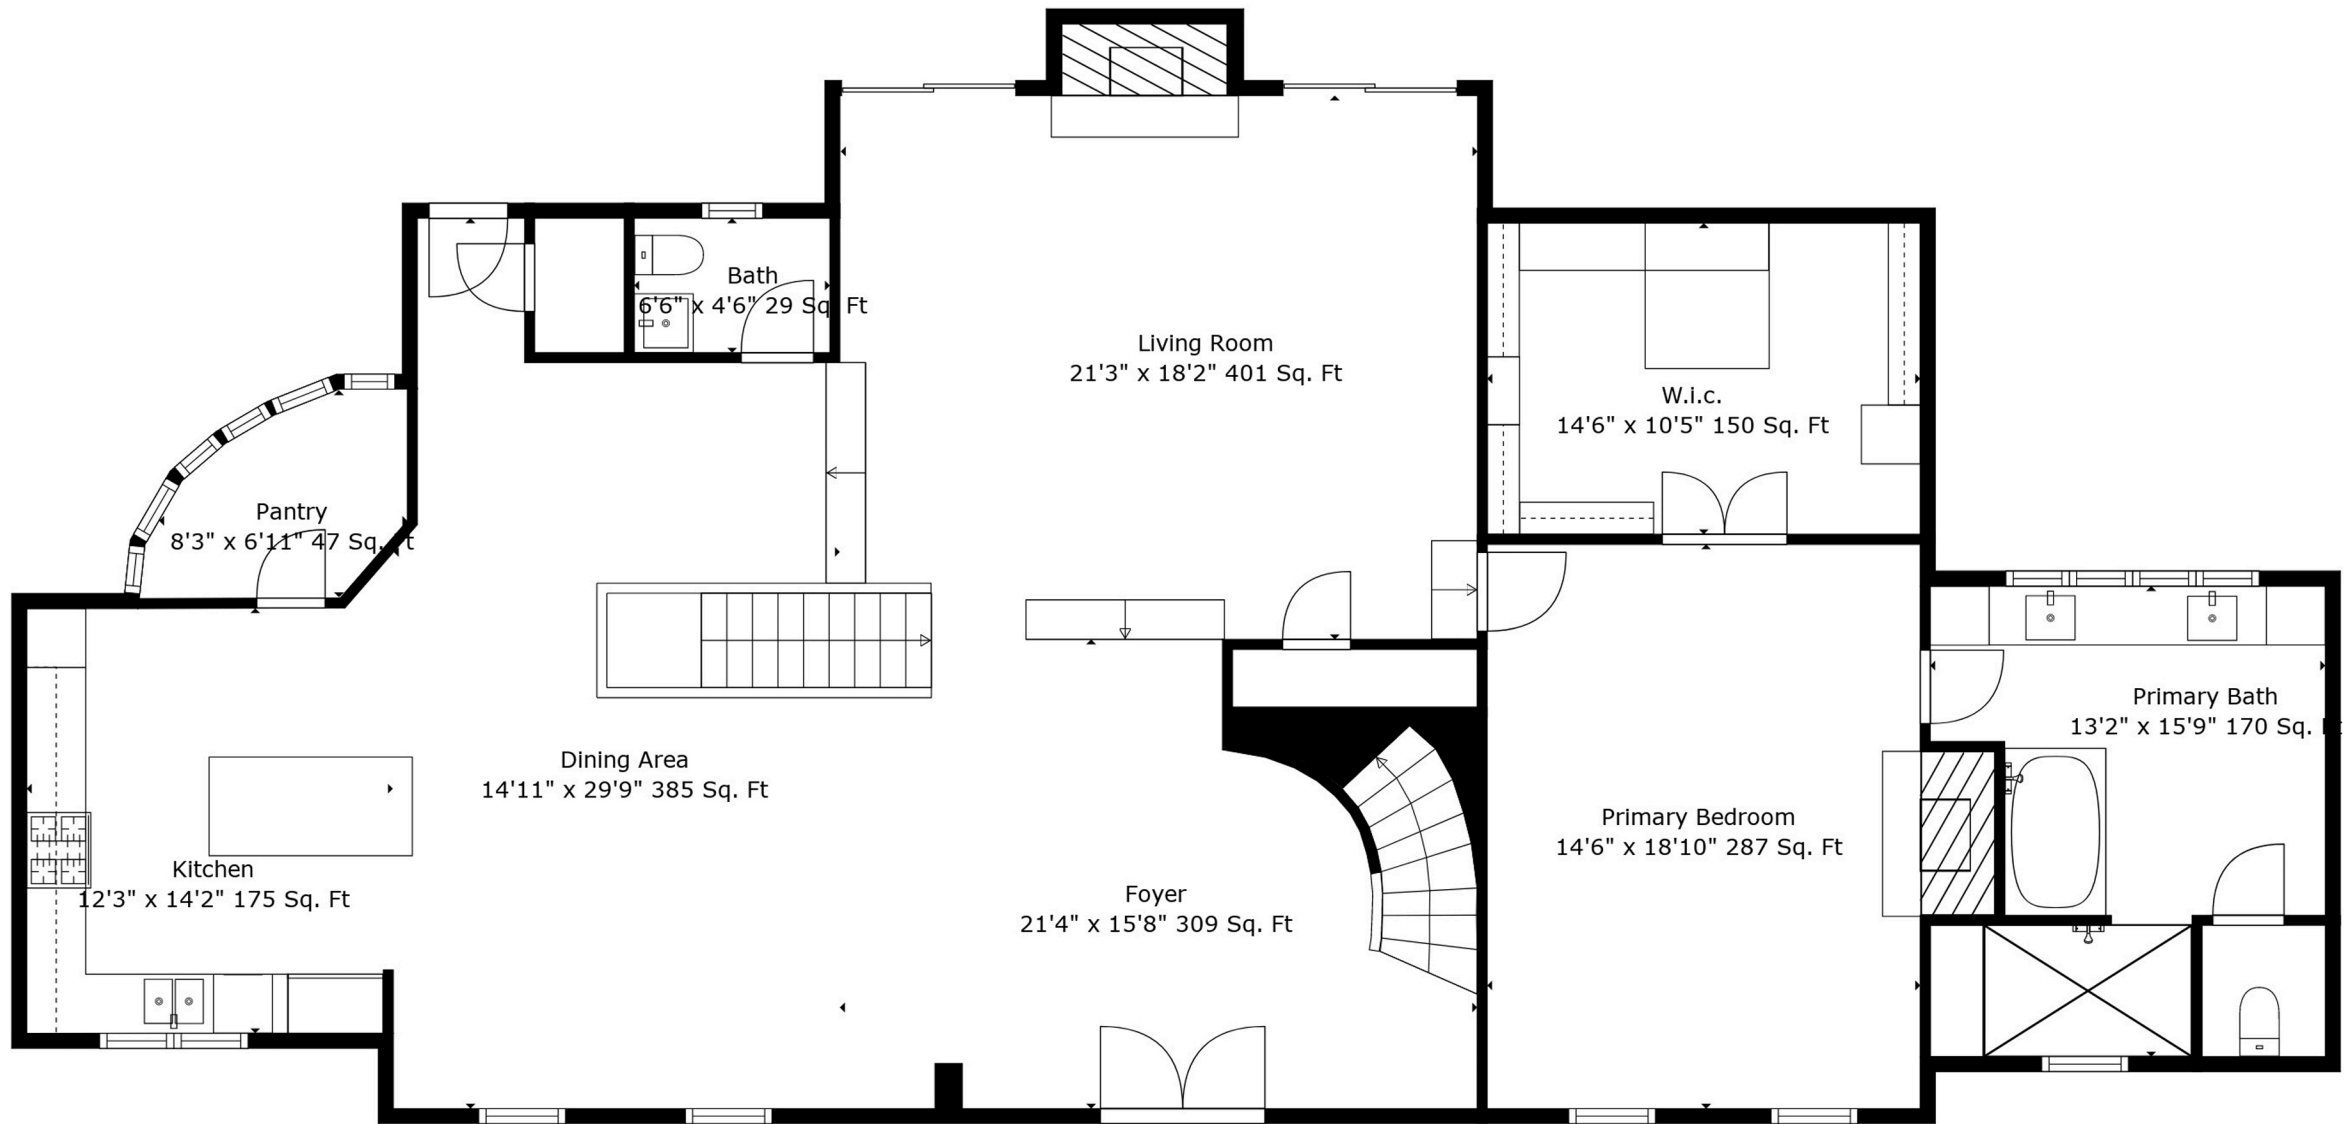

TOTAL: 5196 sq. ft

FLOOR 1: 1463 sq. ft, FLOOR 2: 2039 sq. ft, FLOOR 3: 1694 sq. ft
 EXCLUDED AREAS: STORAGE: 577 sq. ft, FIREPLACE: 48 sq. ft, OPEN TO BELOW: 166 sq. ft

Measurements Are Deemed Highly Reliable But Not Guaranteed.

Floor 2

Floor 3

Floor 1

TOTAL: 5196 sq. ft

FLOOR 1: 1463 sq. ft, FLOOR 2: 2039 sq. ft, FLOOR 3: 1694 sq. ft

EXCLUDED AREAS: STORAGE: 577 sq. ft, FIREPLACE: 48 sq. ft, OPEN TO BELOW: 166 sq. ft

Measurements Are Deemed Highly Reliable But Not Guaranteed.