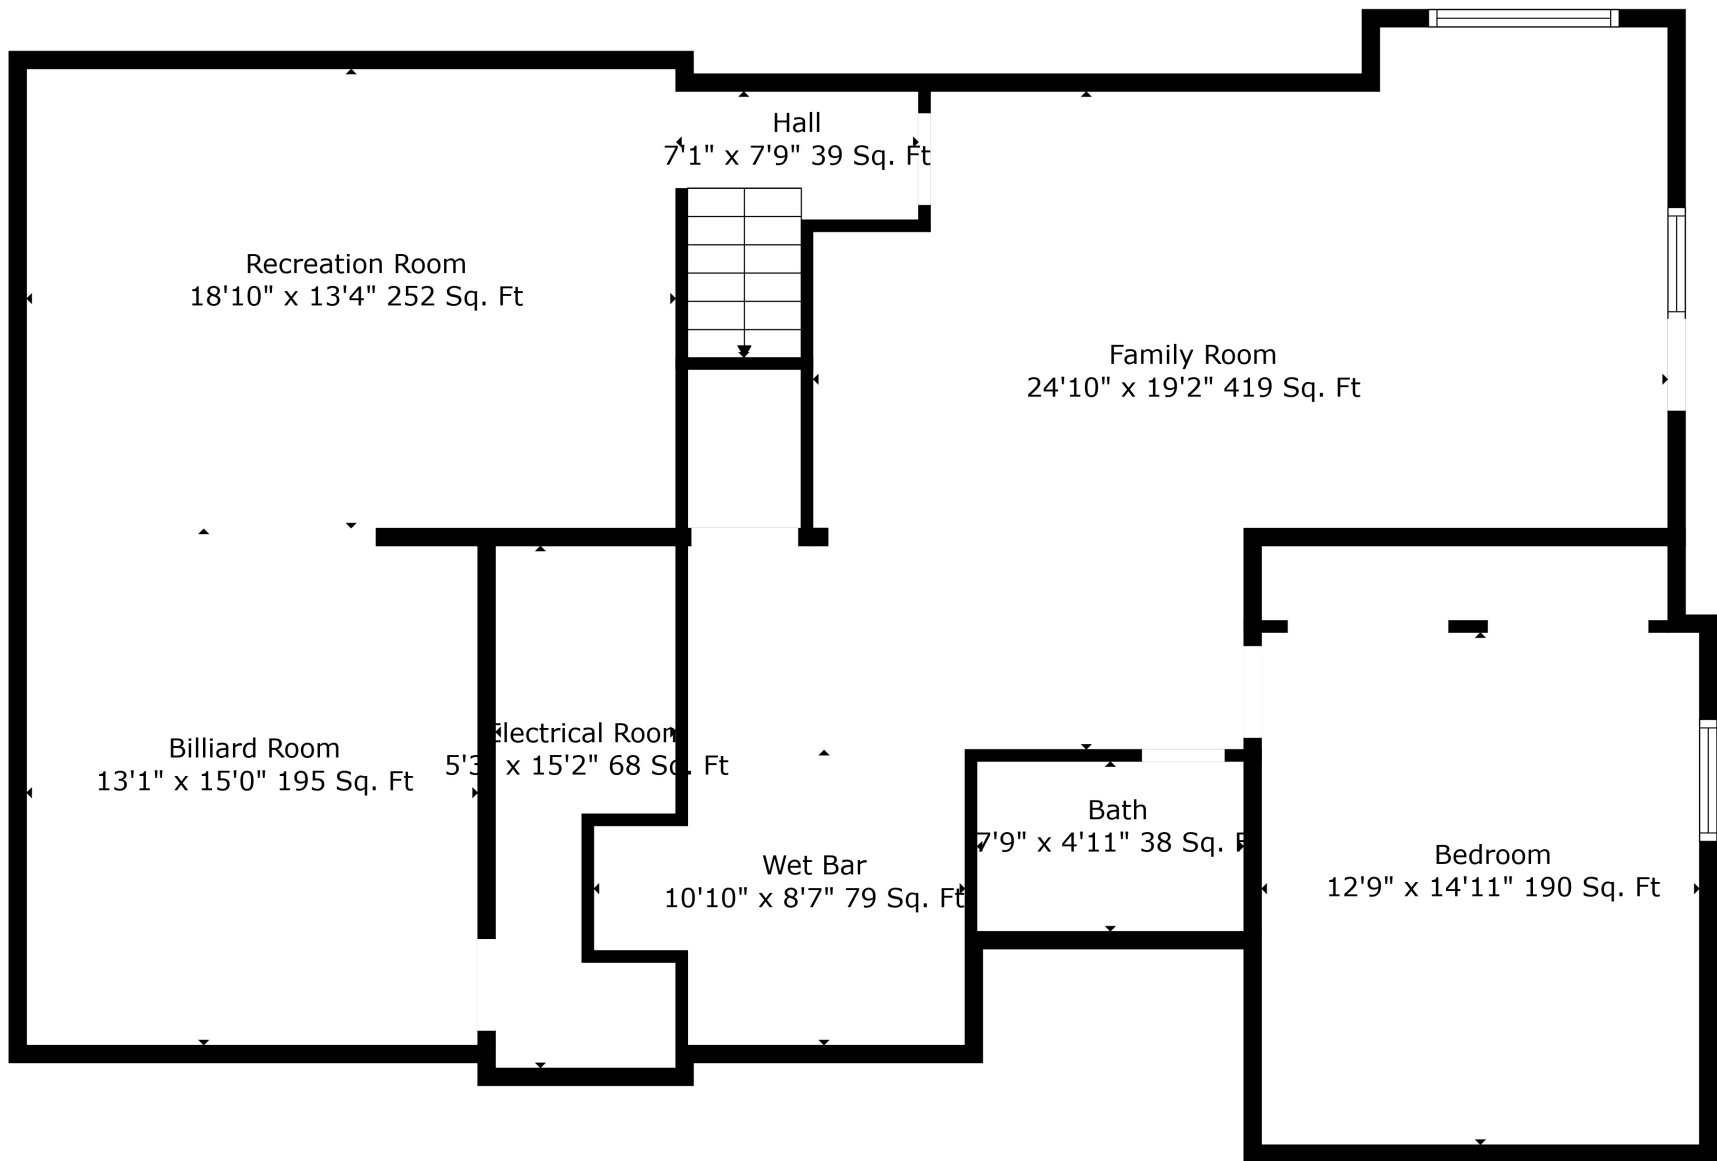

Total scanned area: 3114 sq. ft

Measurements Are Calculated By Cubicasa Technology. Deemed Highly Reliable But Not Guaranteed.

Total scanned area: 3114 sq. ft

Measurements Are Calculated By Cubicasa Technology. Deemed Highly Reliable But Not Guaranteed.

Total scanned area: 3114 sq. ft

Measurements Are Calculated By Cubicasa Technology. Deemed Highly Reliable But Not Guaranteed.