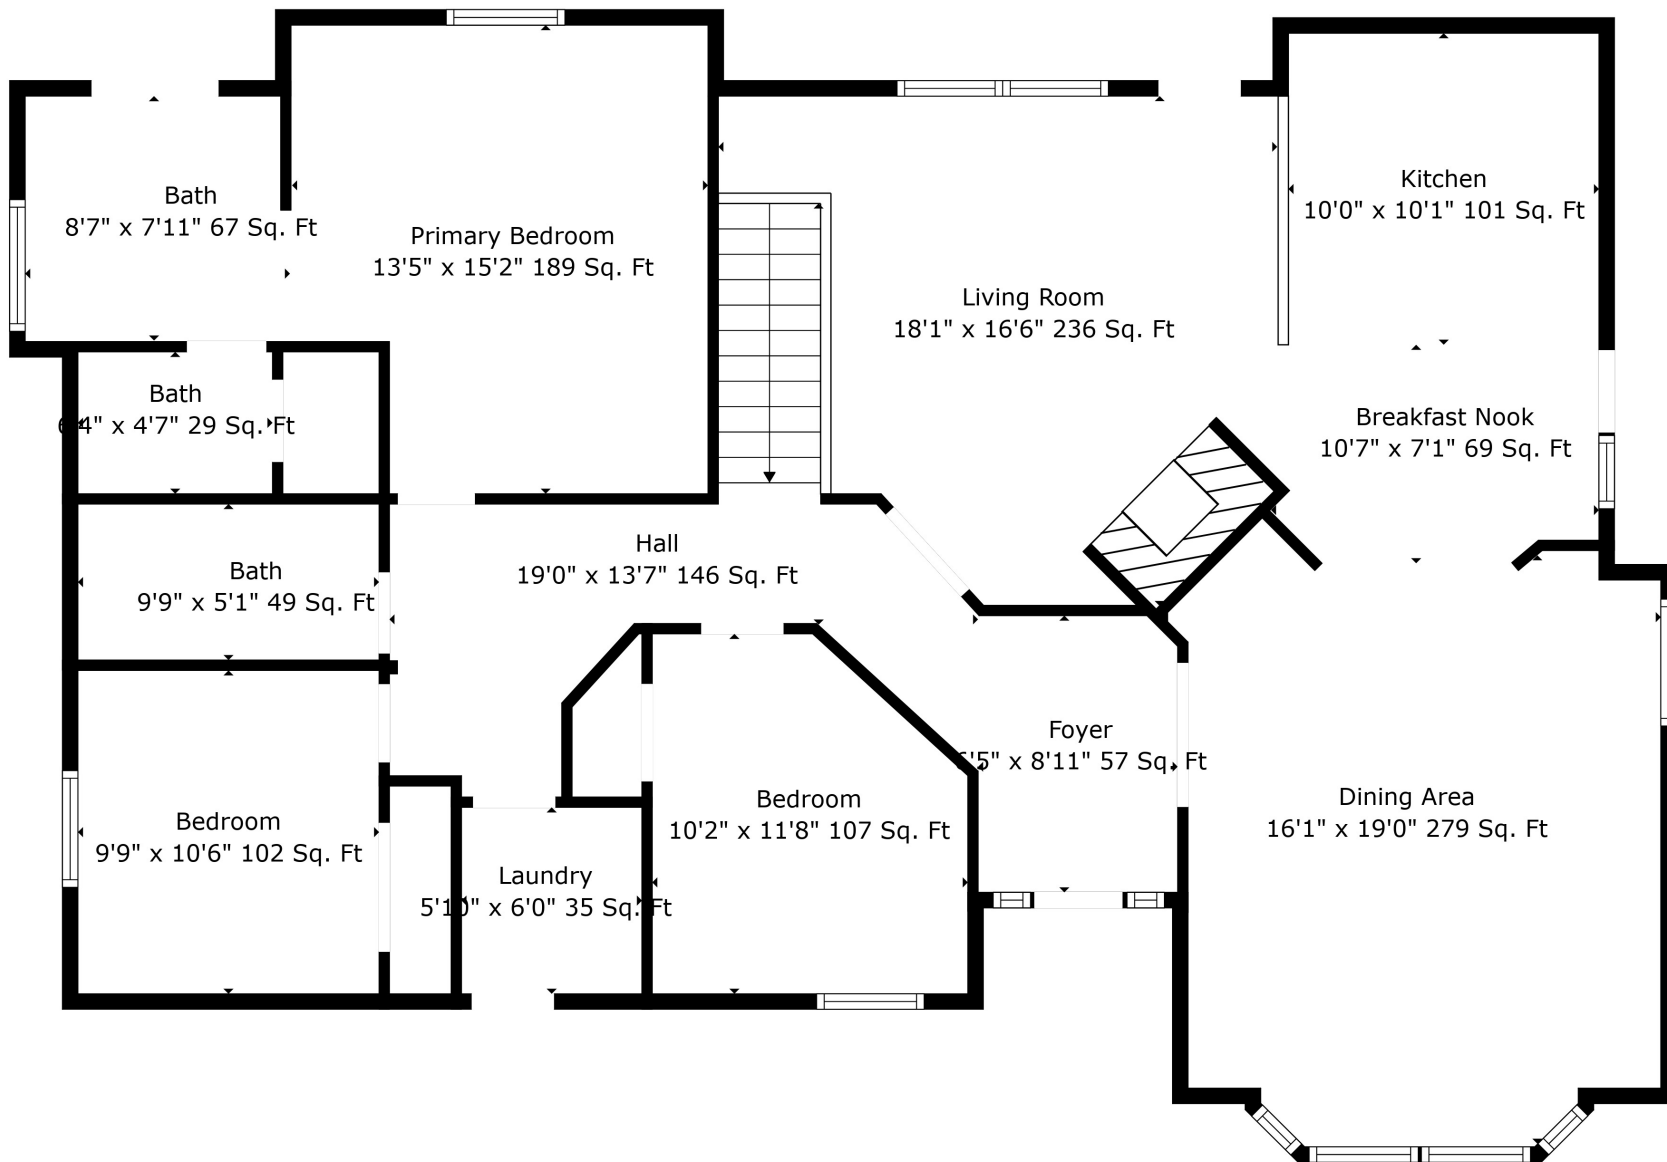

Total scanned area: 3114 sq. ft

Measurements Are Calculated By Cubicasa Technology. Deemed Highly Reliable But Not Guaranteed.

Total scanned area: 3114 sq. ft

Measurements Are Calculated By Cubicasa Technology. Deemed Highly Reliable But Not Guaranteed.

Total scanned area: 3114 sq. ft

Measurements Are Calculated By Cubicasa Technology. Deemed Highly Reliable But Not Guaranteed.