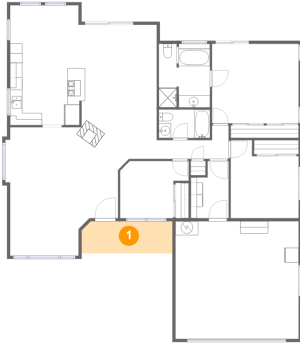

 **2,113** Total sqft

1612 Inverness Drive, Medford, Oregon 97504, United States

Room dimensions

Floor 1

Total sqft: 2113 Living area: 1619

#		Dimensions	sqft	Counted as living area
1	Porch	14'10" x 5'3"	77 sq. ft	No
2	Kitchen	11'4" x 10'11"	124 sq. ft	Yes
3	Hall	16'4" x 5'6"	66 sq. ft	Yes
4	Primary Bath	8'4" x 10'5"	86 sq. ft	Yes
5	Family Room	12'8" x 16'8"	210 sq. ft	Yes
6	Primary Bedroom	14'2" x 13'0"	184 sq. ft	Yes
7	Bedroom	11'2" x 9'4"	88 sq. ft	Yes
8	Breakfast Nook	11'4" x 8'8"	98 sq. ft	Yes
9	Living Room	20'2" x 21'0"	349 sq. ft	Yes
10	Bedroom	11'1" x 12'9"	122 sq. ft	Yes
11	Garage	20'2" x 19'3"	387 sq. ft	No

1612 Inverness Drive, Medford, Oregon 97504, United States

#		Dimensions	sqft	Counted as living area
12	Bath	8'4" x 4'8"	39 sq. ft	Yes
13	Laundry	6'2" x 9'4"	50 sq. ft	Yes

1612 Inverness Drive, Medford, Oregon 97504, United States

1 Floor 1 - Porch

Dimensions: 14'10" x 5'3"
Area: 77 sq. ft
Counted as living area: No

Heated: No
Finished: Yes
Enclosed: No
Contiguous: Yes
Permitted: Yes
Wet space: No
Addition: No
Conversion: No

2 Floor 1 - Kitchen

Dimensions: 11'4" x 10'11"
Area: 124 sq. ft
Counted as living area: Yes

Heated: Yes
Finished: Yes
Enclosed: Yes
Contiguous: Yes
Permitted: Yes
Wet space: No
Addition: No
Conversion: No

1612 Inverness Drive, Medford, Oregon 97504, United States