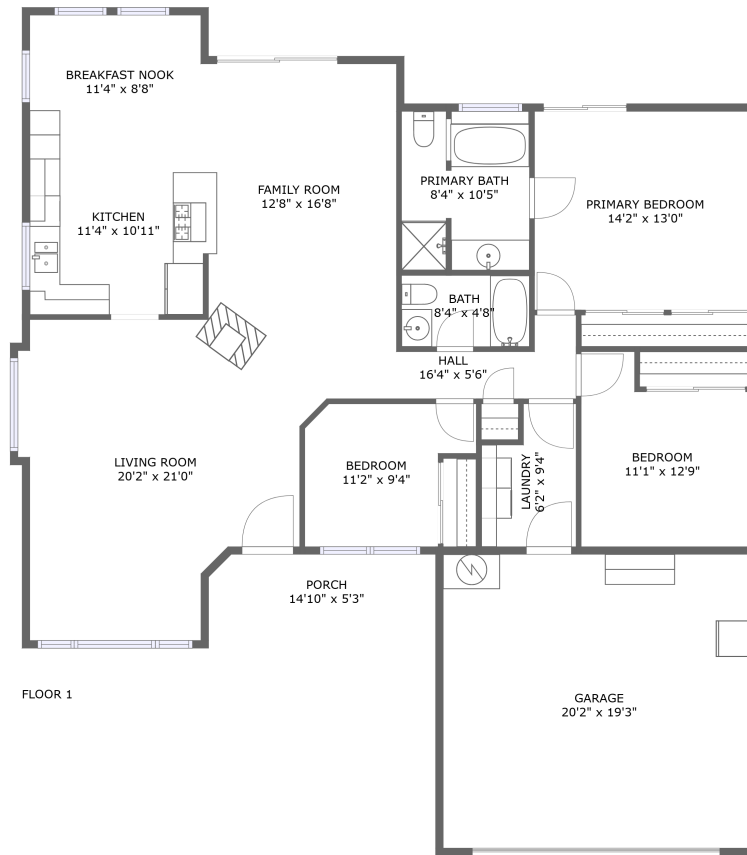

1612 Inverness Drive, Medford, Oregon 97504, United States

Property summary

 **1** Garages

 **3** Bedrooms

 **2** Bathrooms

 **0** Half baths

 **1** Floors

 **1,619** Gross living area sqft

 **2,113** Total sqft

1612 Inverness Drive, Medford, Oregon 97504, United States

Room dimensions

Floor 1

Total sqft: 2113 Living area: 1619

#		Dimensions	sqft	Counted as living area
1	Porch	14'10" x 5'3"	77 sq. ft	No
2	Kitchen	11'4" x 10'11"	124 sq. ft	Yes
3	Hall	16'4" x 5'6"	66 sq. ft	Yes
4	Primary Bath	8'4" x 10'5"	86 sq. ft	Yes
5	Family Room	12'8" x 16'8"	210 sq. ft	Yes
6	Primary Bedroom	14'2" x 13'0"	184 sq. ft	Yes
7	Bedroom	11'2" x 9'4"	88 sq. ft	Yes
8	Breakfast Nook	11'4" x 8'8"	98 sq. ft	Yes
9	Living Room	20'2" x 21'0"	349 sq. ft	Yes
10	Bedroom	11'1" x 12'9"	122 sq. ft	Yes
11	Garage	20'2" x 19'3"	387 sq. ft	No

1612 Inverness Drive, Medford, Oregon 97504, United States

#		Dimensions	sqft	Counted as living area
12	Bath	8'4" x 4'8"	39 sq. ft	Yes
13	Laundry	6'2" x 9'4"	50 sq. ft	Yes

1612 Inverness Drive, Medford, Oregon 97504, United States

1 Floor 1 - Porch

Dimensions: 14'10" x 5'3"
Area: 77 sq. ft
Counted as living area: No

Heated: No
Finished: Yes
Enclosed: No
Contiguous: Yes
Permitted: Yes
Wet space: No
Addition: No
Conversion: No

2 Floor 1 - Kitchen