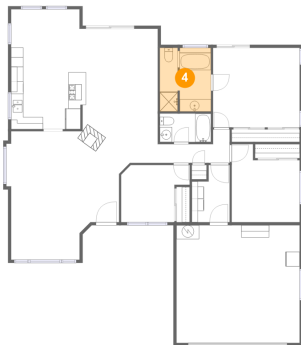

1 Floor 1 - Porch

Dimensions: 14'10" x 5'3"
Area: 77 sq. ft
Counted as living area: No

Heated: No
Finished: Yes
Enclosed: No
Contiguous: Yes
Permitted: Yes
Wet space: No
Addition: No
Conversion: No

2 Floor 1 - Kitchen

Dimensions: 11'4" x 10'11"
Area: 124 sq. ft
Counted as living area: Yes

Heated: Yes
Finished: Yes
Enclosed: Yes
Contiguous: Yes
Permitted: Yes
Wet space: No
Addition: No
Conversion: No

1612 Inverness Drive, Medford, Oregon 97504, United States

3 Floor 1 - Hall

Dimensions: 16'4" x 5'6"
Area: 66 sq. ft
Counted as living area: Yes

Heated: Yes
Finished: Yes
Enclosed: Yes
Contiguous: Yes
Permitted: Yes
Wet space: No
Addition: No
Conversion: No

4 Floor 1 - Primary Bath