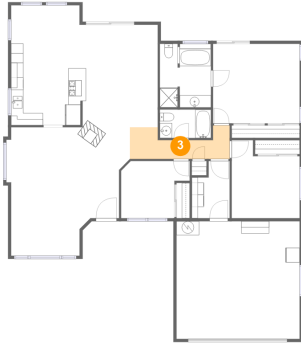

1612 Inverness Drive, Medford, Oregon 97504, United States

3 Floor 1 - Hall

Dimensions: 16'4" x 5'6"
Area: 66 sq. ft
Counted as living area: Yes

Heated: Yes
Finished: Yes
Enclosed: Yes
Contiguous: Yes
Permitted: Yes
Wet space: No
Addition: No
Conversion: No