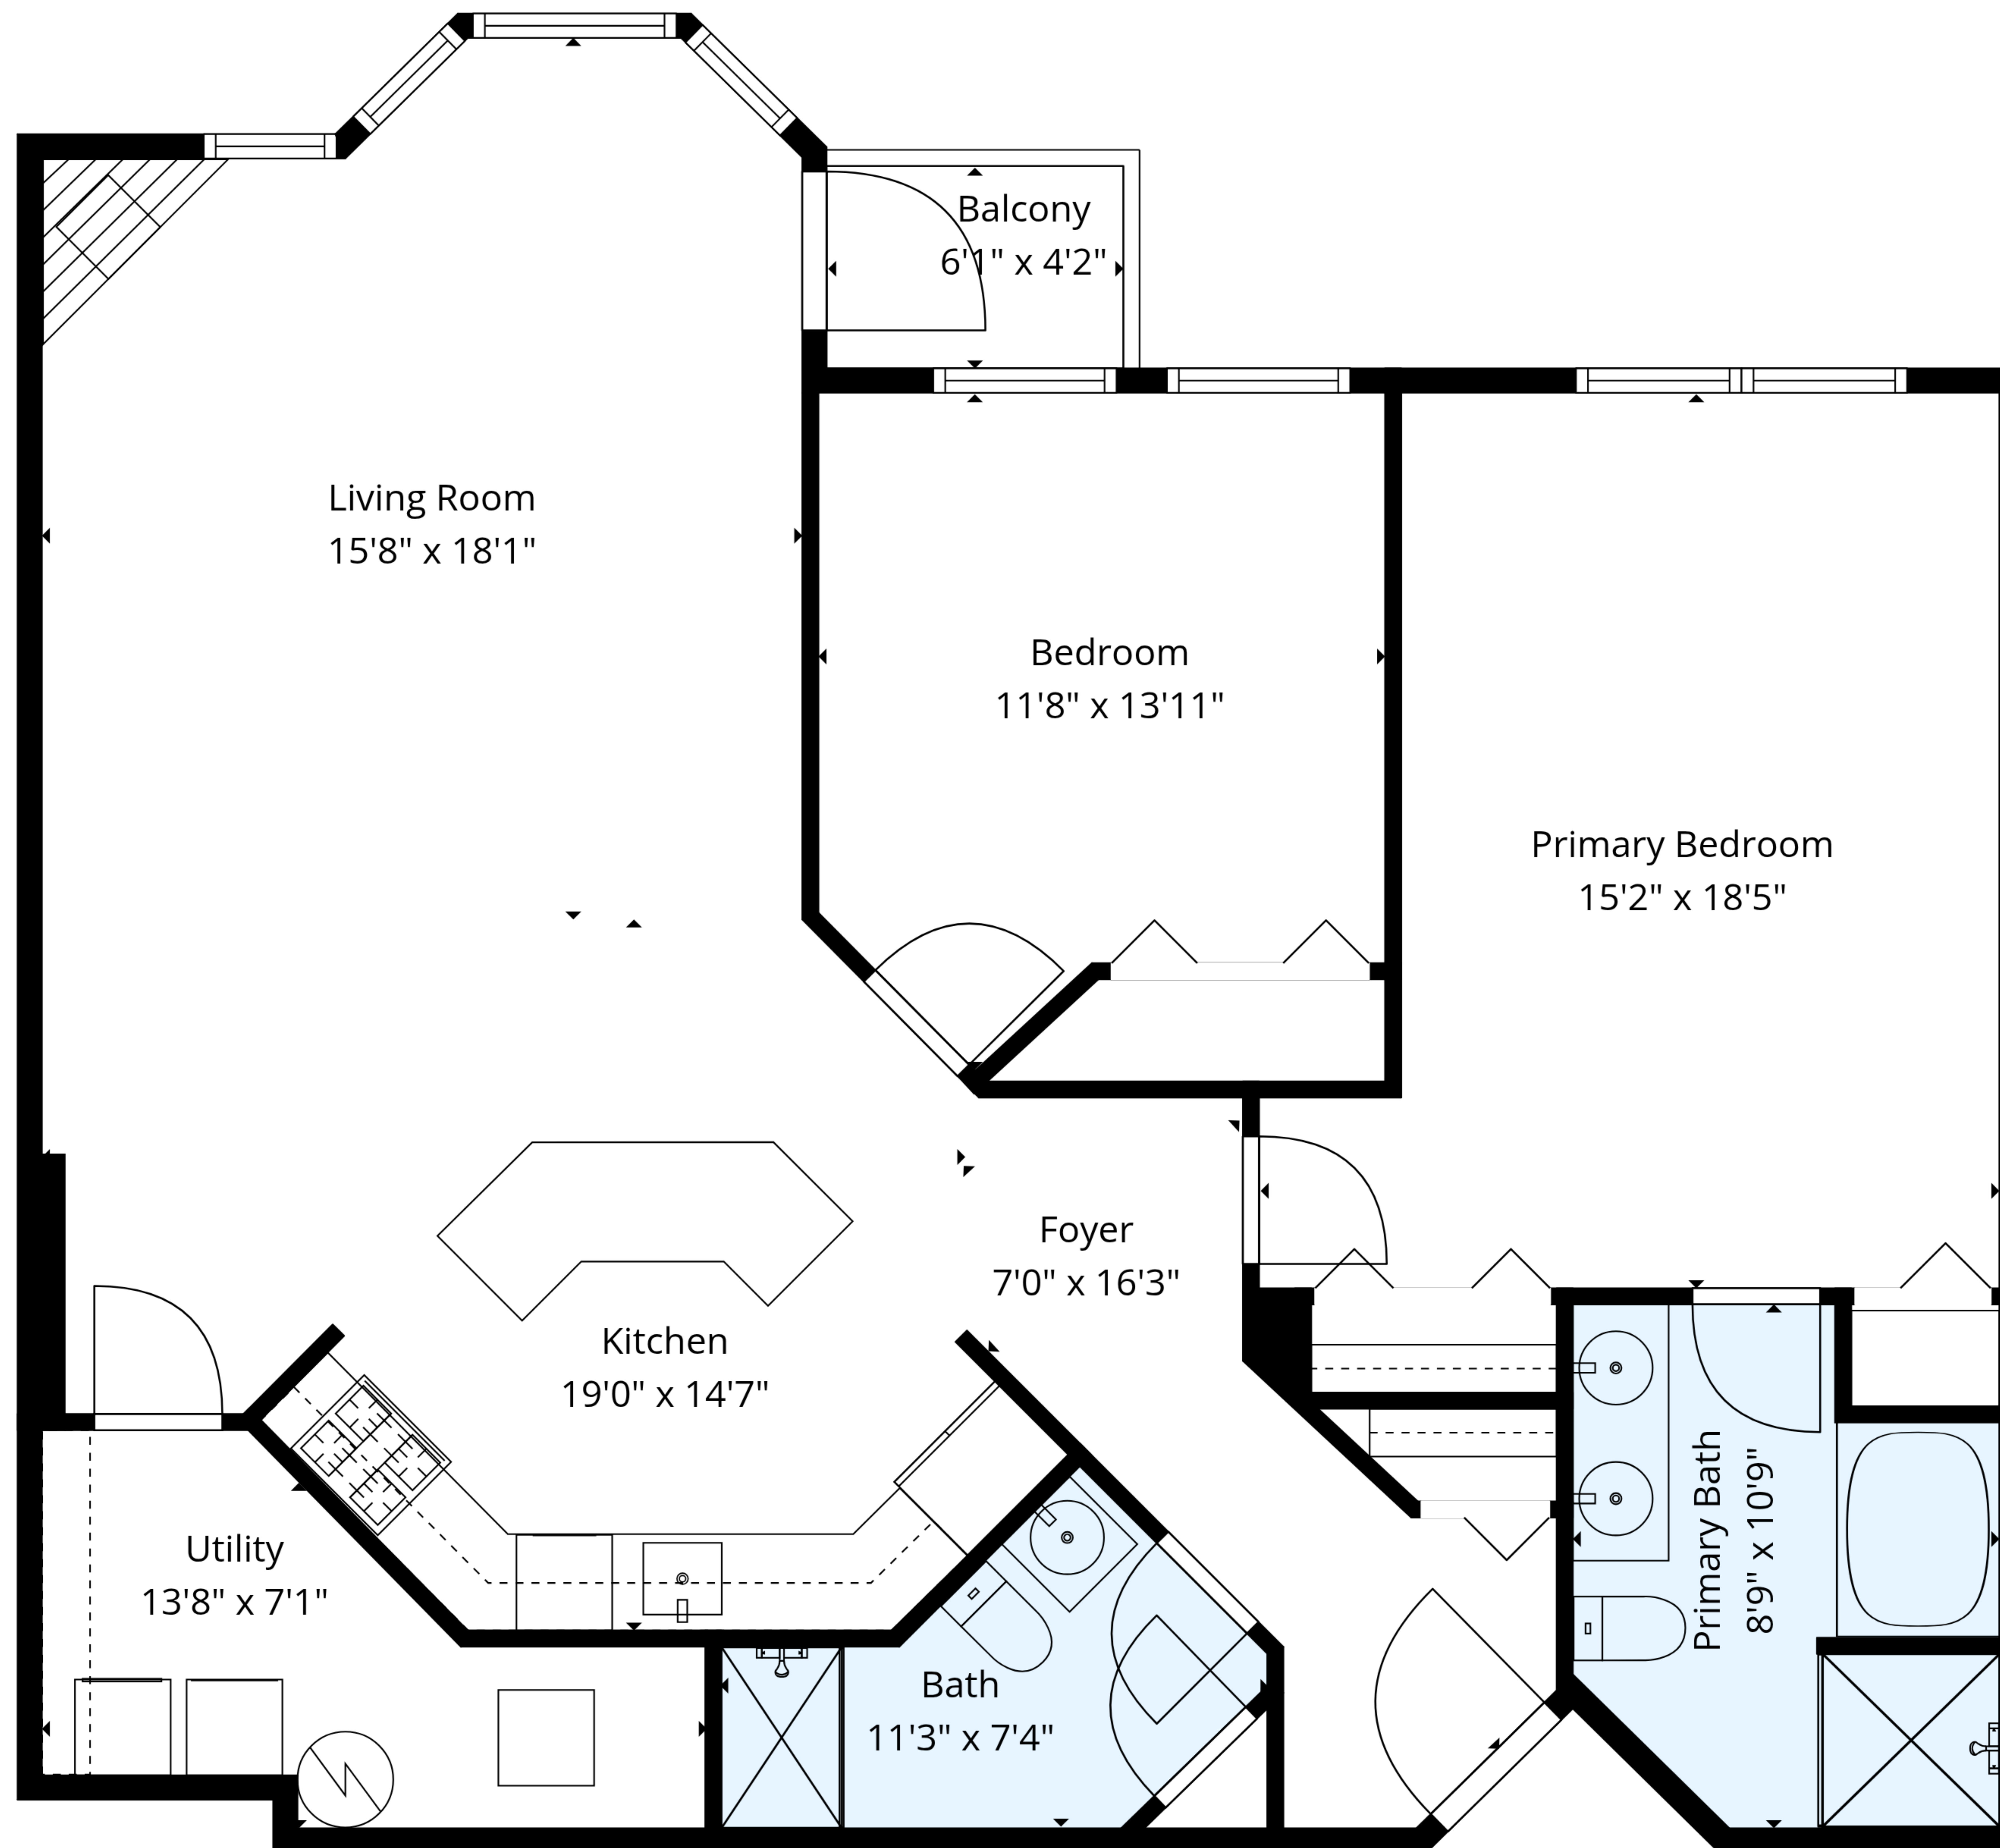

**TOTAL: 1265 sq. ft**

1st floor: 1265 sq. ft

EXCLUDED AREAS: BALCONY: 25 sq. ft, WALLS: 77 sq. ft

Floor Plan Created By Cubicasa App. Measurements Deemed Highly Reliable But Not Guaranteed.

**TOTAL: 1265 sq. ft**

1st floor: 1265 sq. ft

EXCLUDED AREAS: BALCONY: 25 sq. ft, WALLS: 77 sq. ft

Floor Plan Created By Cubicasa App. Measurements Deemed Highly Reliable But Not Guaranteed.