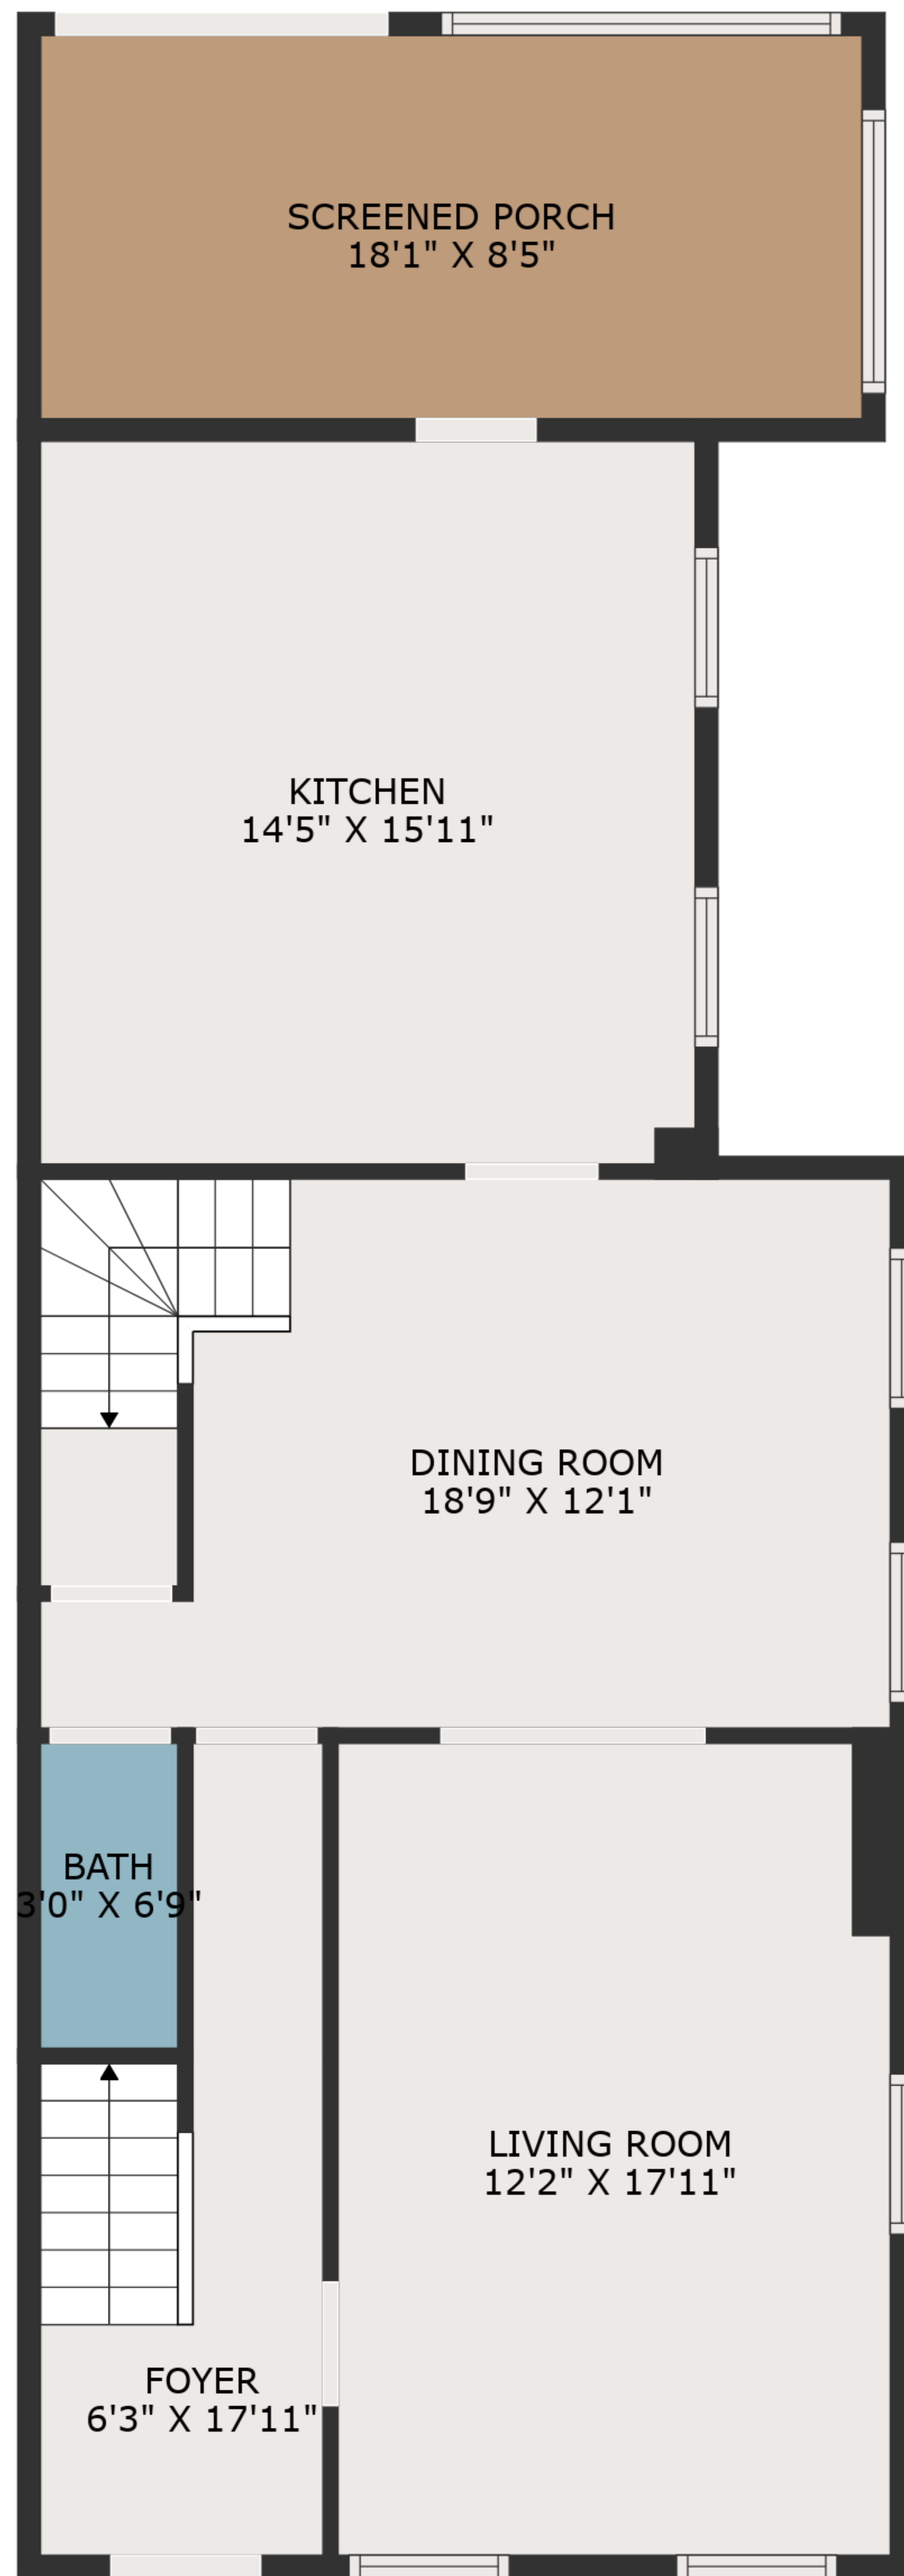

**TOTAL: 1662 sq. ft**

FLOOR 1: 354 sq. ft, FLOOR 2: 803 sq. ft, FLOOR 3: 505 sq. ft

EXCLUDED AREAS: LIVING ROOM: 222 sq. ft, DINING ROOM: 226 sq. ft, SCREENED PORCH: 153 sq. ft,  
LOW CEILING: 19 sq. ft

MEASUREMENTS ARE DEEMED HIGHLY RELIABLE BUT NOT GUARANTEED.

**TOTAL: 1662 sq. ft**

FLOOR 1: 354 sq. ft, FLOOR 2: 803 sq. ft, FLOOR 3: 505 sq. ft

EXCLUDED AREAS: LIVING ROOM: 222 sq. ft, DINING ROOM: 226 sq. ft, SCREENED PORCH: 153 sq. ft,  
LOW CEILING: 19 sq. ft

MEASUREMENTS ARE DEEMED HIGHLY RELIABLE BUT NOT GUARANTEED.

FLOOR 1

FLOOR 2

FLOOR 3

**TOTAL: 1662 sq. ft**

FLOOR 1: 354 sq. ft, FLOOR 2: 803 sq. ft, FLOOR 3: 505 sq. ft

EXCLUDED AREAS: LIVING ROOM: 222 sq. ft, DINING ROOM: 226 sq. ft, SCREENED PORCH: 153 sq. ft, LOW CEILING: 19 sq. ft