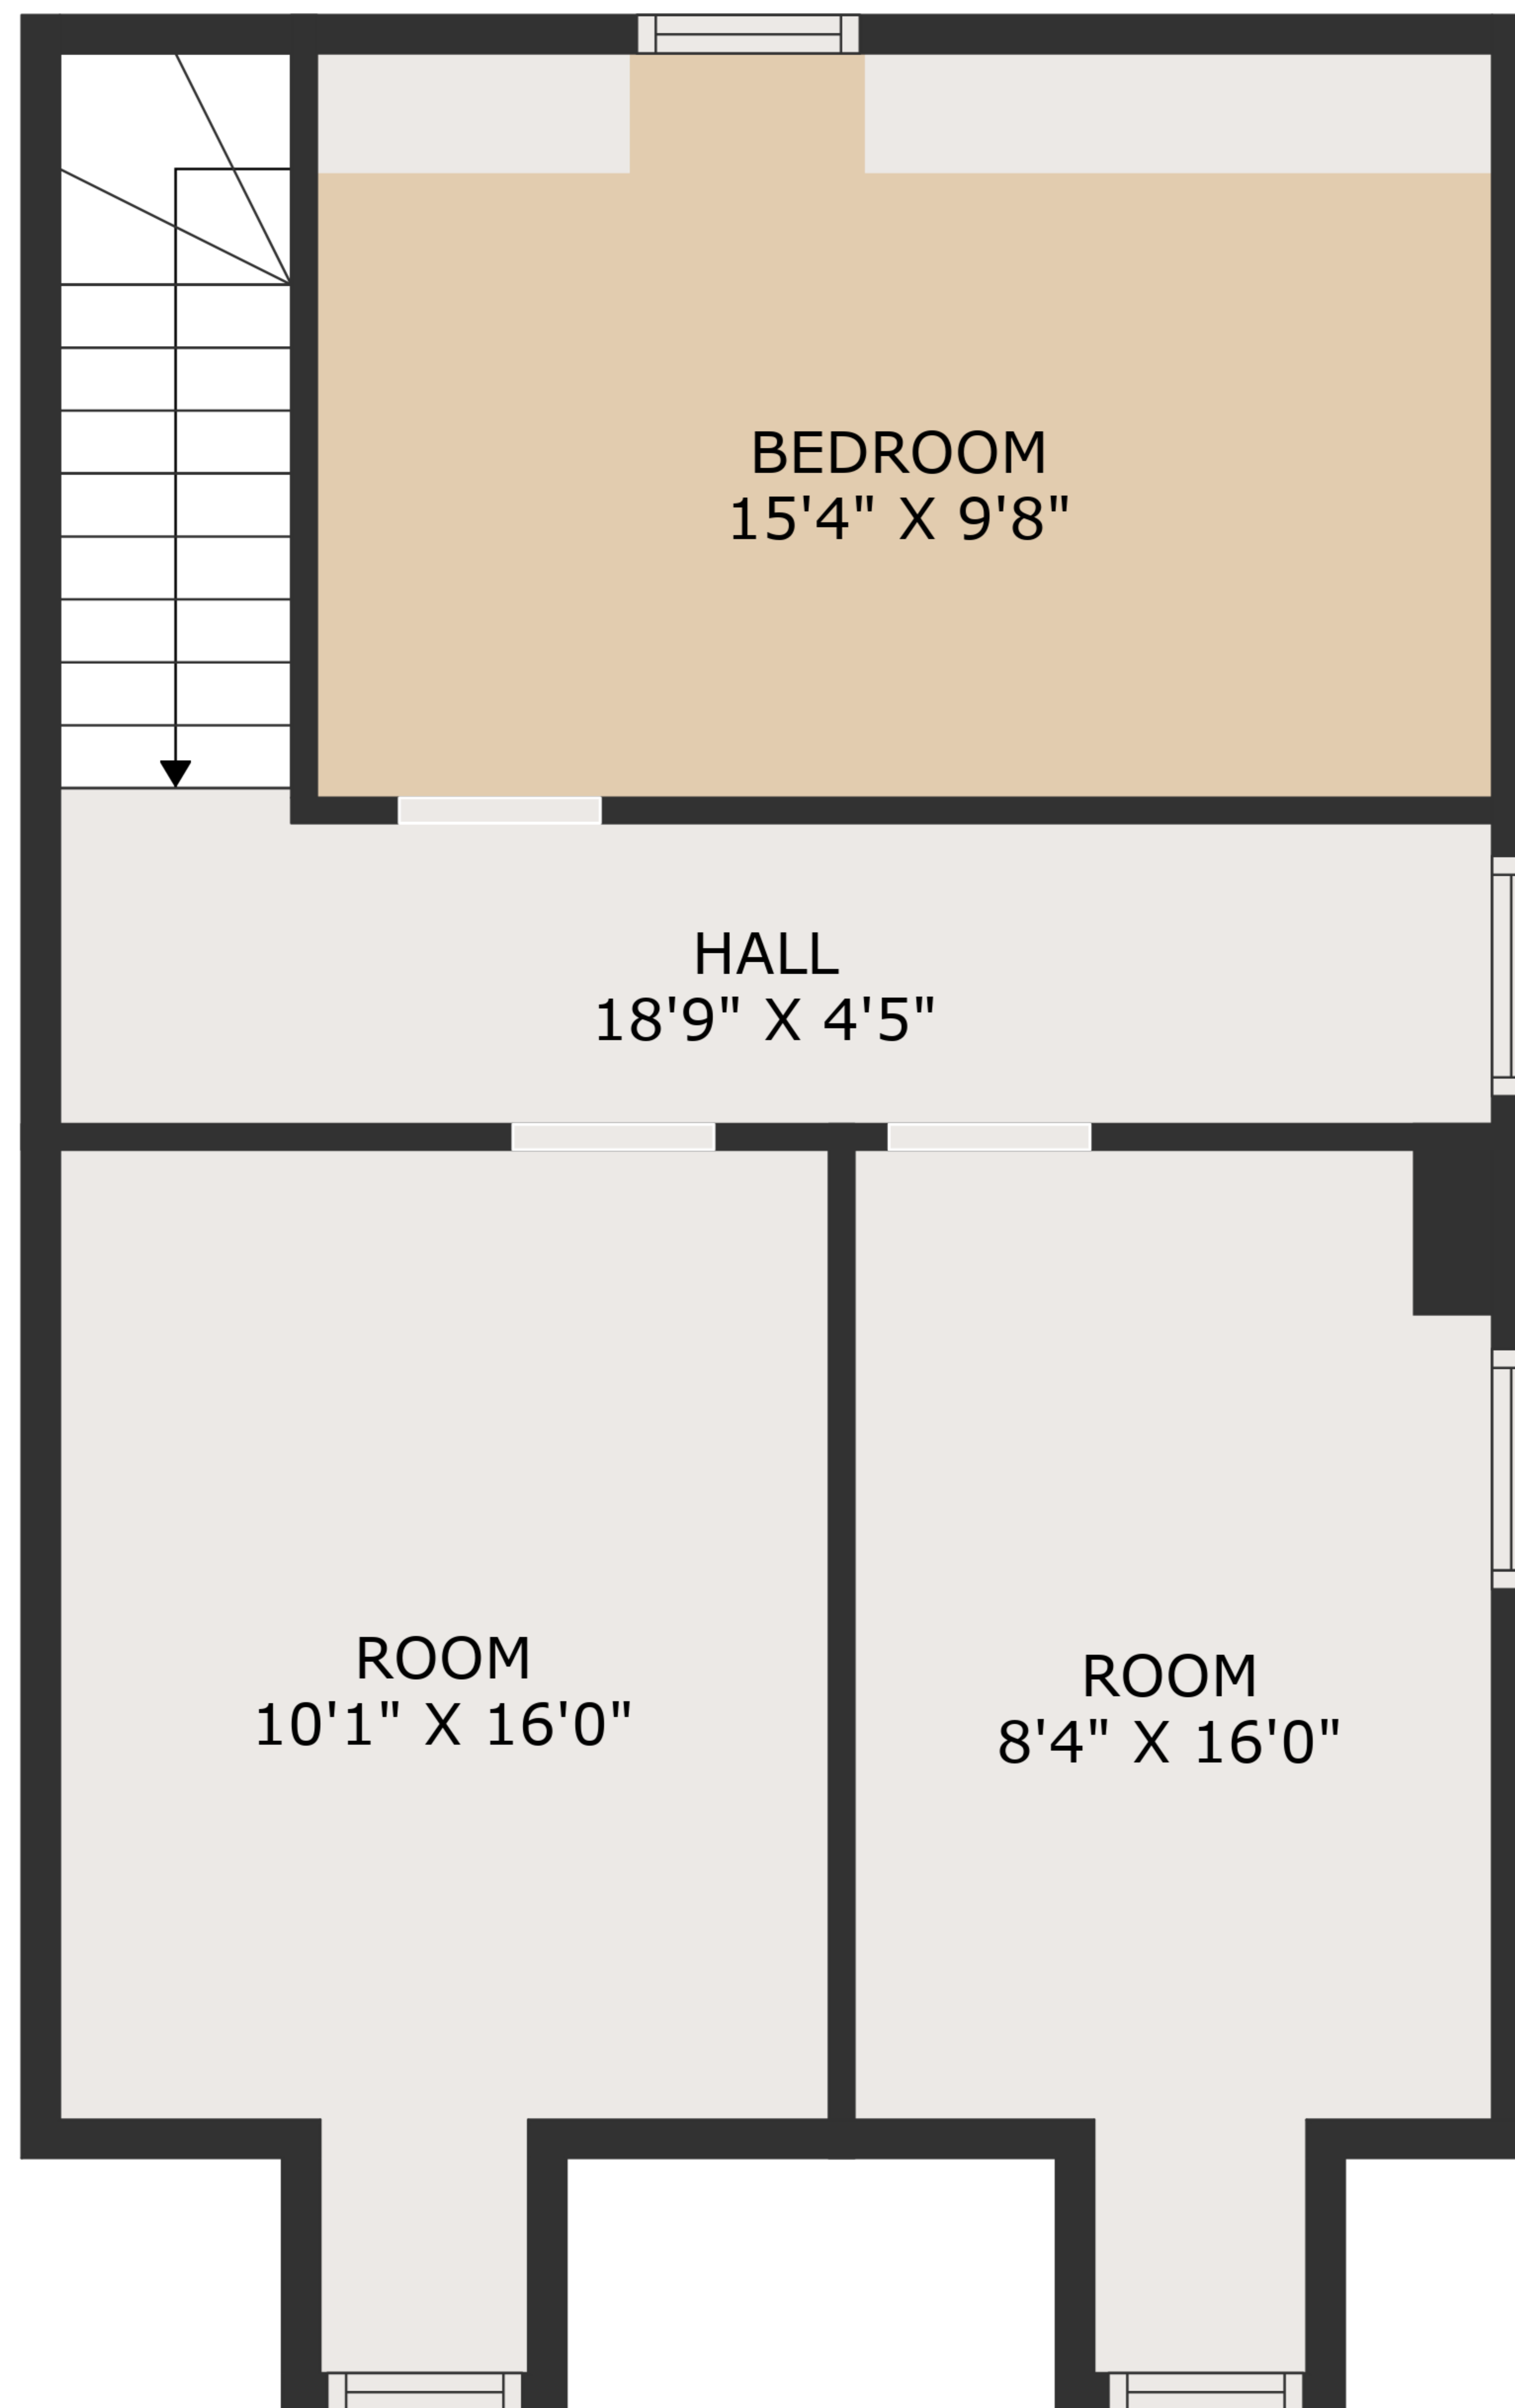

**TOTAL: 1662 sq. ft**

FLOOR 1: 354 sq. ft, FLOOR 2: 803 sq. ft, FLOOR 3: 505 sq. ft

EXCLUDED AREAS: LIVING ROOM: 222 sq. ft, DINING ROOM: 226 sq. ft, SCREENED PORCH: 153 sq. ft,  
LOW CEILING: 19 sq. ft

MEASUREMENTS ARE DEEMED HIGHLY RELIABLE BUT NOT GUARANTEED.

**TOTAL: 1662 sq. ft**

FLOOR 1: 354 sq. ft, FLOOR 2: 803 sq. ft, FLOOR 3: 505 sq. ft

EXCLUDED AREAS: LIVING ROOM: 222 sq. ft, DINING ROOM: 226 sq. ft, SCREENED PORCH: 153 sq. ft,  
LOW CEILING: 19 sq. ft

MEASUREMENTS ARE DEEMED HIGHLY RELIABLE BUT NOT GUARANTEED.

FLOOR 1

FLOOR 2

FLOOR 3

**TOTAL: 1662 sq. ft**

FLOOR 1: 354 sq. ft, FLOOR 2: 803 sq. ft, FLOOR 3: 505 sq. ft

EXCLUDED AREAS: LIVING ROOM: 222 sq. ft, DINING ROOM: 226 sq. ft, SCREENED PORCH: 153 sq. ft, LOW CEILING: 19 sq. ft