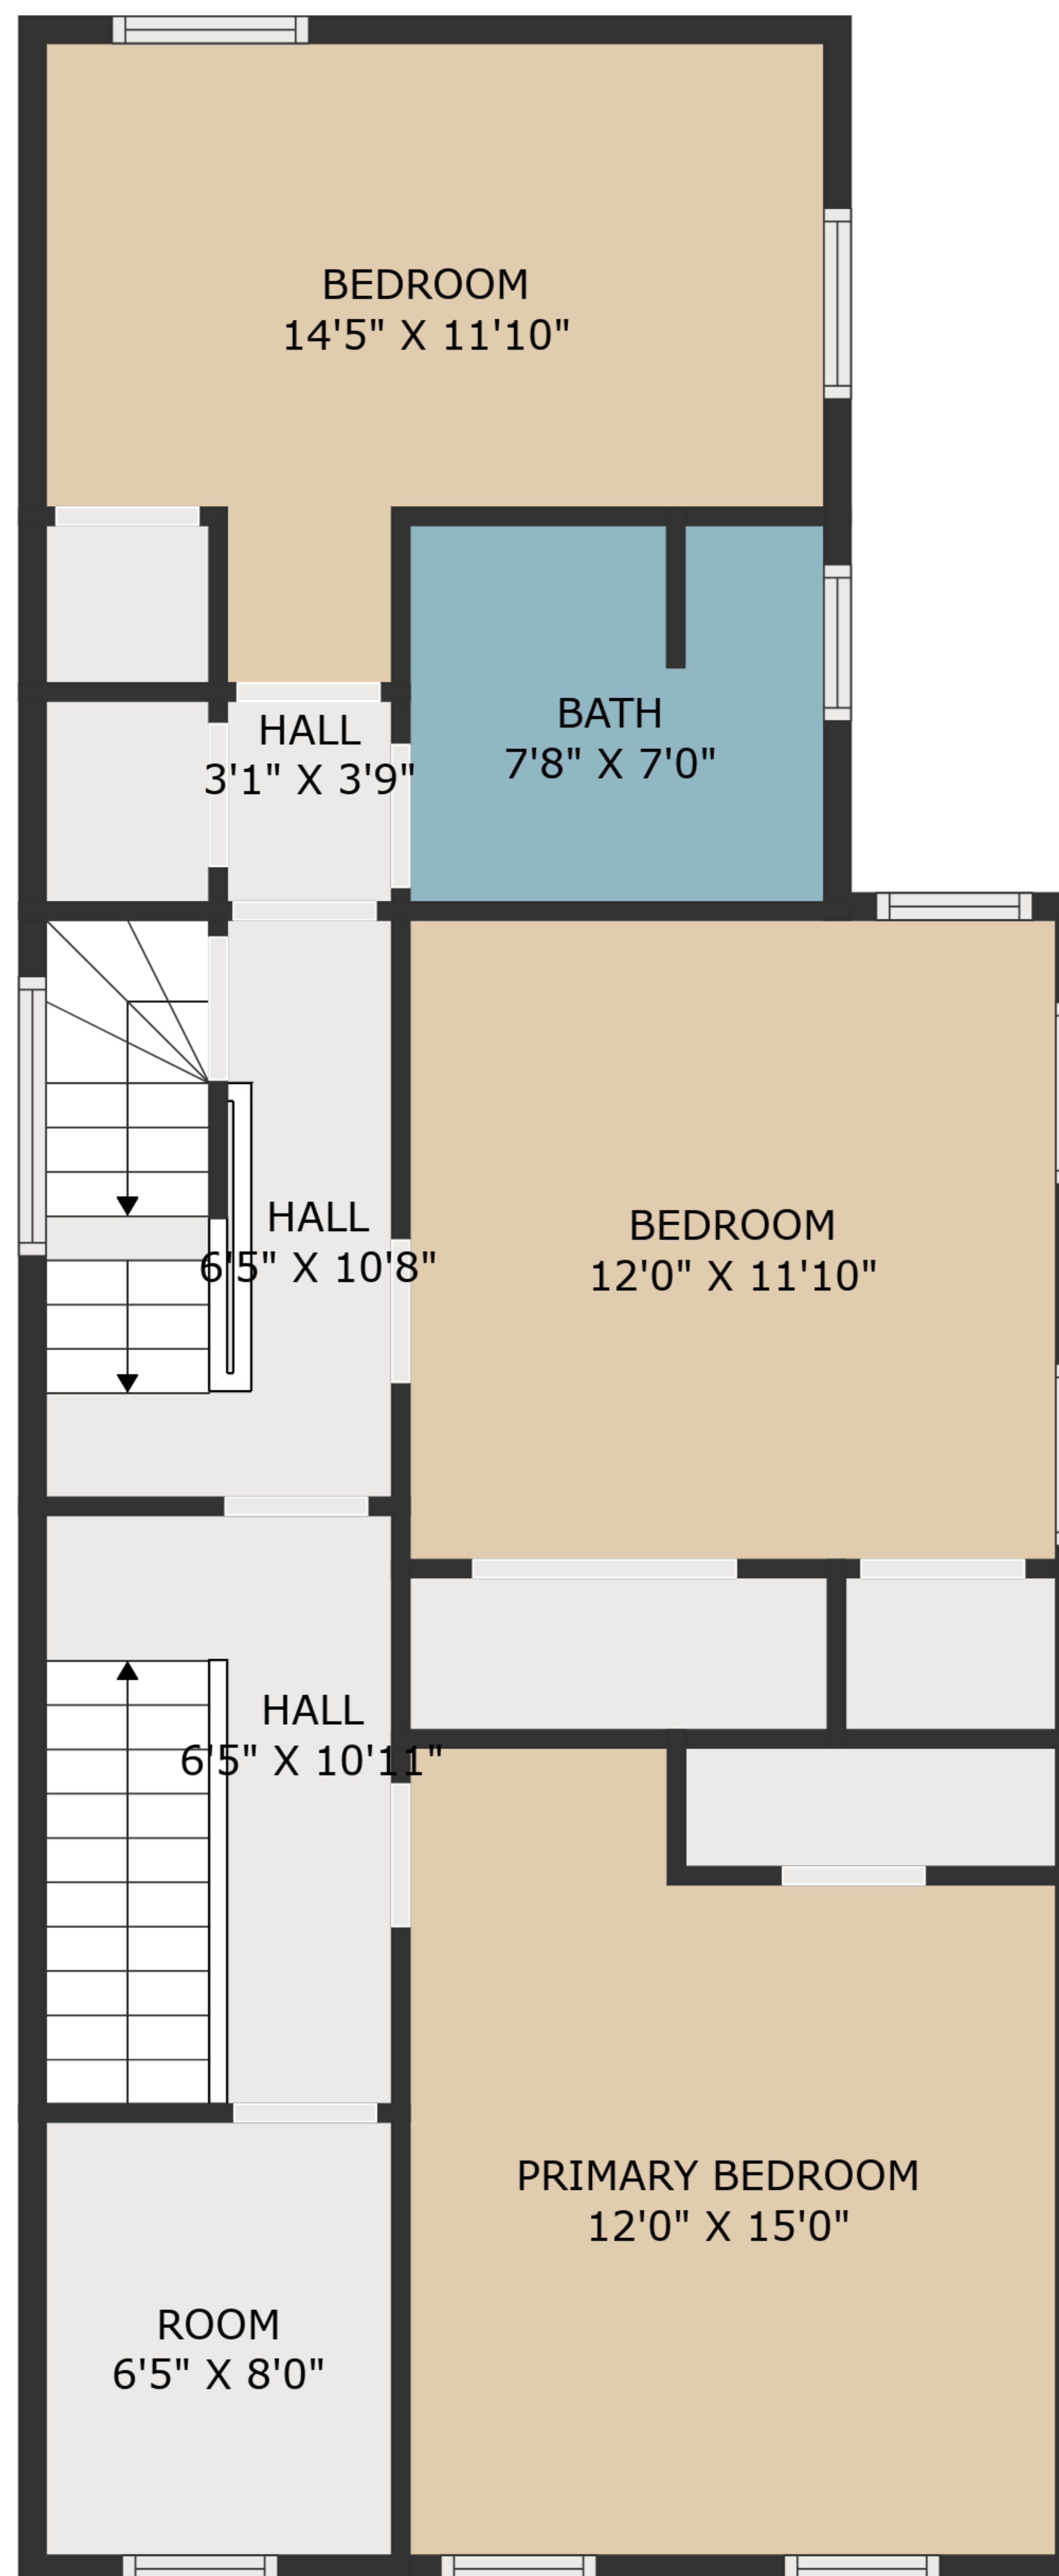

**TOTAL: 1662 sq. ft**

FLOOR 1: 354 sq. ft, FLOOR 2: 803 sq. ft, FLOOR 3: 505 sq. ft

EXCLUDED AREAS: LIVING ROOM: 222 sq. ft, DINING ROOM: 226 sq. ft, SCREENED PORCH: 153 sq. ft,  
LOW CEILING: 19 sq. ft

MEASUREMENTS ARE DEEMED HIGHLY RELIABLE BUT NOT GUARANTEED.

**TOTAL: 1662 sq. ft**

FLOOR 1: 354 sq. ft, FLOOR 2: 803 sq. ft, FLOOR 3: 505 sq. ft

EXCLUDED AREAS: LIVING ROOM: 222 sq. ft, DINING ROOM: 226 sq. ft, SCREENED PORCH: 153 sq. ft,  
LOW CEILING: 19 sq. ft

MEASUREMENTS ARE DEEMED HIGHLY RELIABLE BUT NOT GUARANTEED.

FLOOR 1

FLOOR 2

FLOOR 3

**TOTAL: 1662 sq. ft**

FLOOR 1: 354 sq. ft, FLOOR 2: 803 sq. ft, FLOOR 3: 505 sq. ft

EXCLUDED AREAS: LIVING ROOM: 222 sq. ft, DINING ROOM: 226 sq. ft, SCREENED PORCH: 153 sq. ft, LOW CEILING: 19 sq. ft