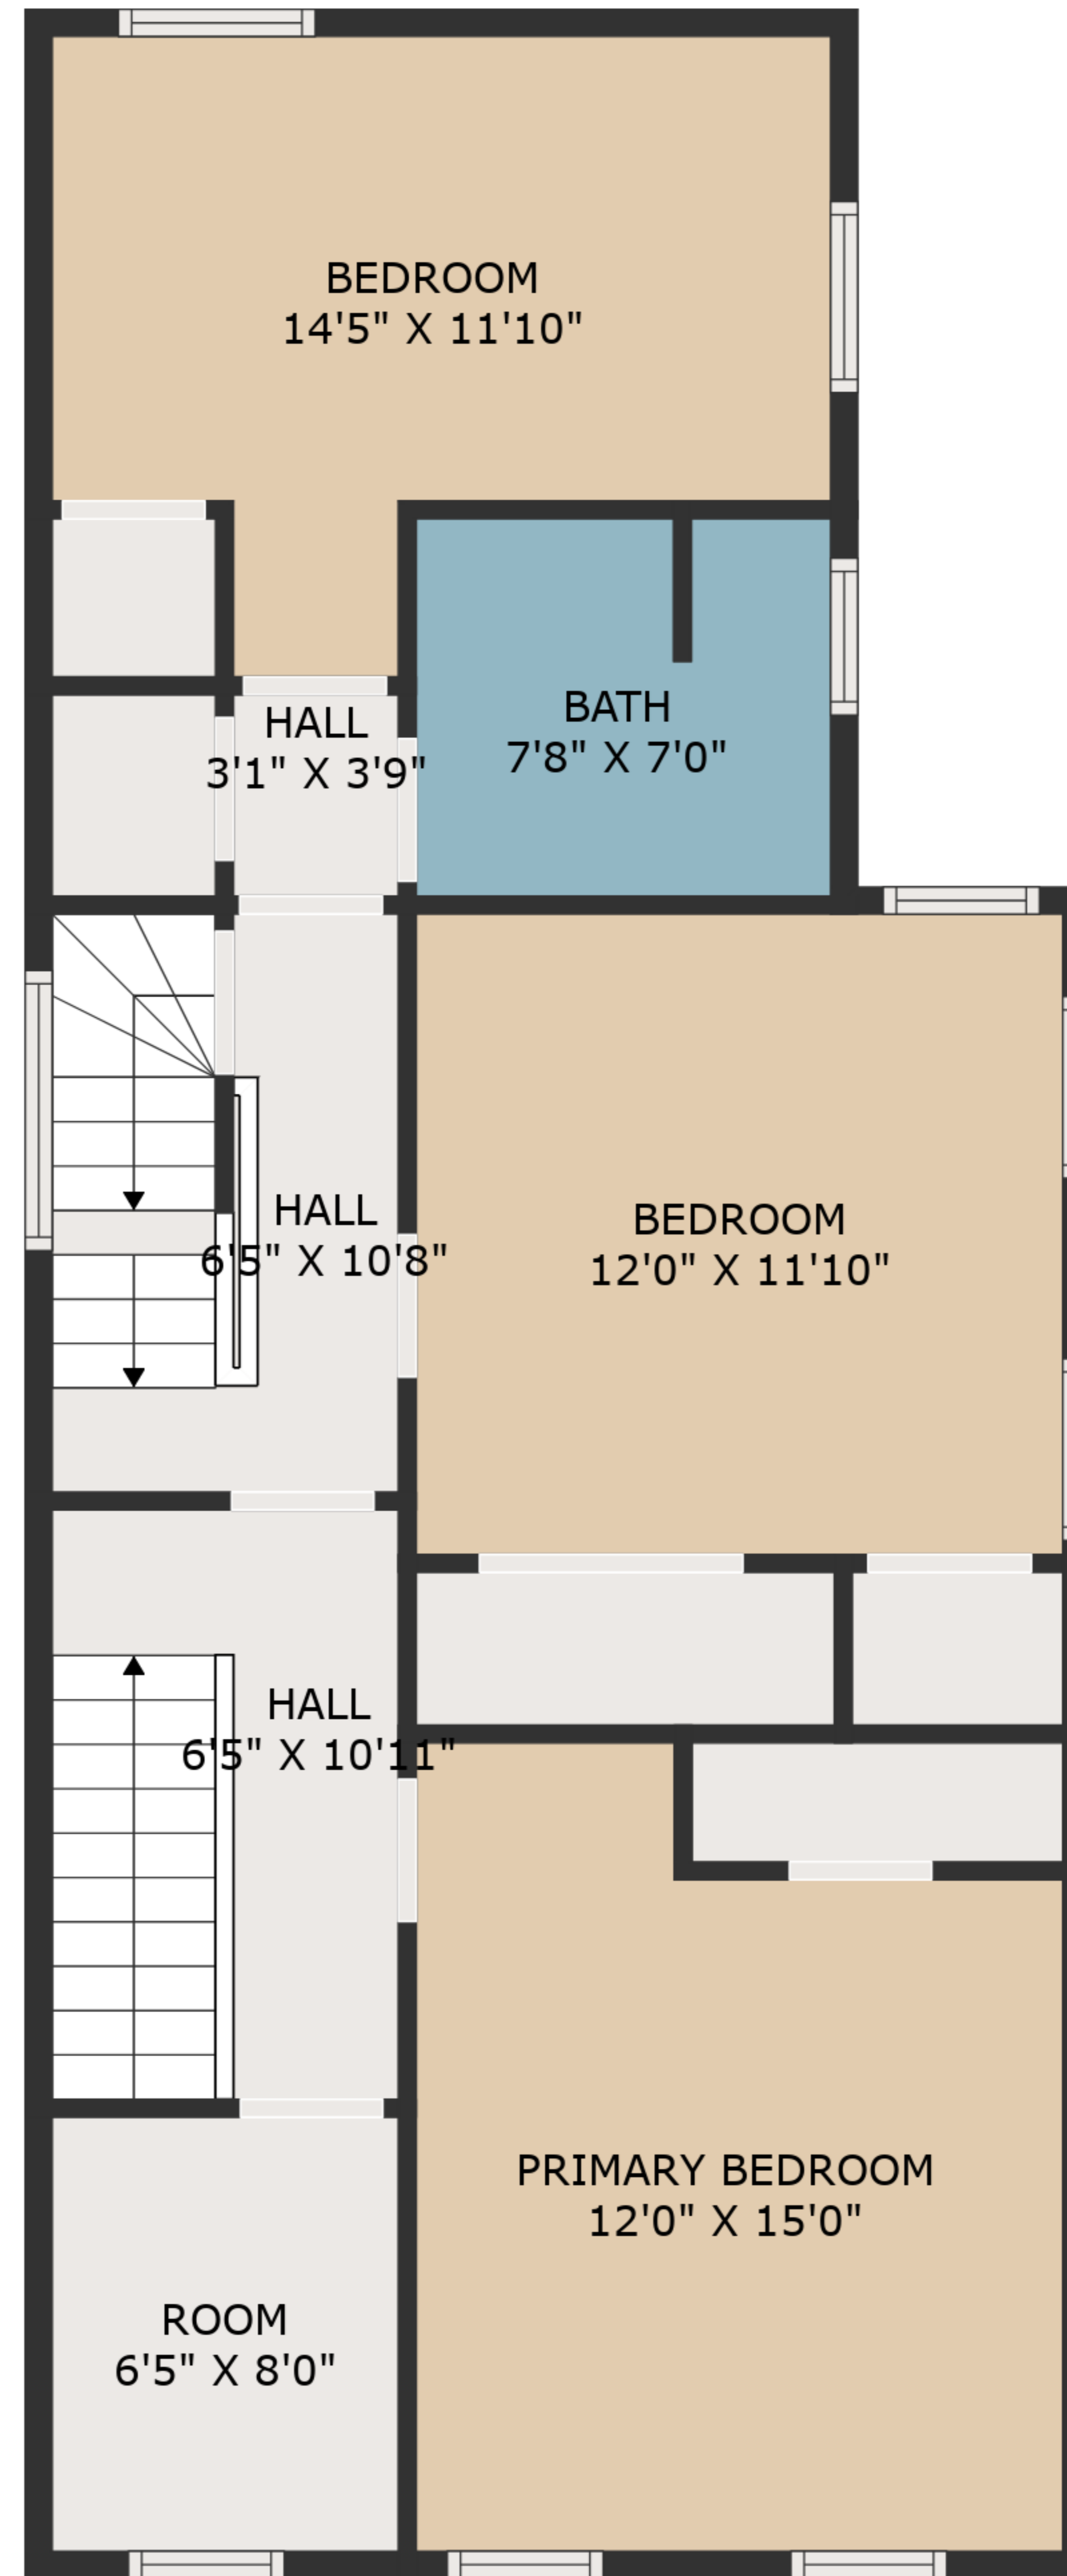

**TOTAL: 1662 sq. ft**

FLOOR 1: 354 sq. ft, FLOOR 2: 803 sq. ft, FLOOR 3: 505 sq. ft

EXCLUDED AREAS: LIVING ROOM: 222 sq. ft, DINING ROOM: 226 sq. ft, SCREENED PORCH: 153 sq. ft,  
LOW CEILING: 19 sq. ft

MEASUREMENTS ARE DEEMED HIGHLY RELIABLE BUT NOT GUARANTEED.

**TOTAL: 1662 sq. ft**

FLOOR 1: 354 sq. ft, FLOOR 2: 803 sq. ft, FLOOR 3: 505 sq. ft

EXCLUDED AREAS: LIVING ROOM: 222 sq. ft, DINING ROOM: 226 sq. ft, SCREENED PORCH: 153 sq. ft,  
LOW CEILING: 19 sq. ft

MEASUREMENTS ARE DEEMED HIGHLY RELIABLE BUT NOT GUARANTEED.

FLOOR 1

FLOOR 2

FLOOR 3

**TOTAL: 1662 sq. ft**

FLOOR 1: 354 sq. ft, FLOOR 2: 803 sq. ft, FLOOR 3: 505 sq. ft

EXCLUDED AREAS: LIVING ROOM: 222 sq. ft, DINING ROOM: 226 sq. ft, SCREENED PORCH: 153 sq. ft, LOW CEILING: 19 sq. ft