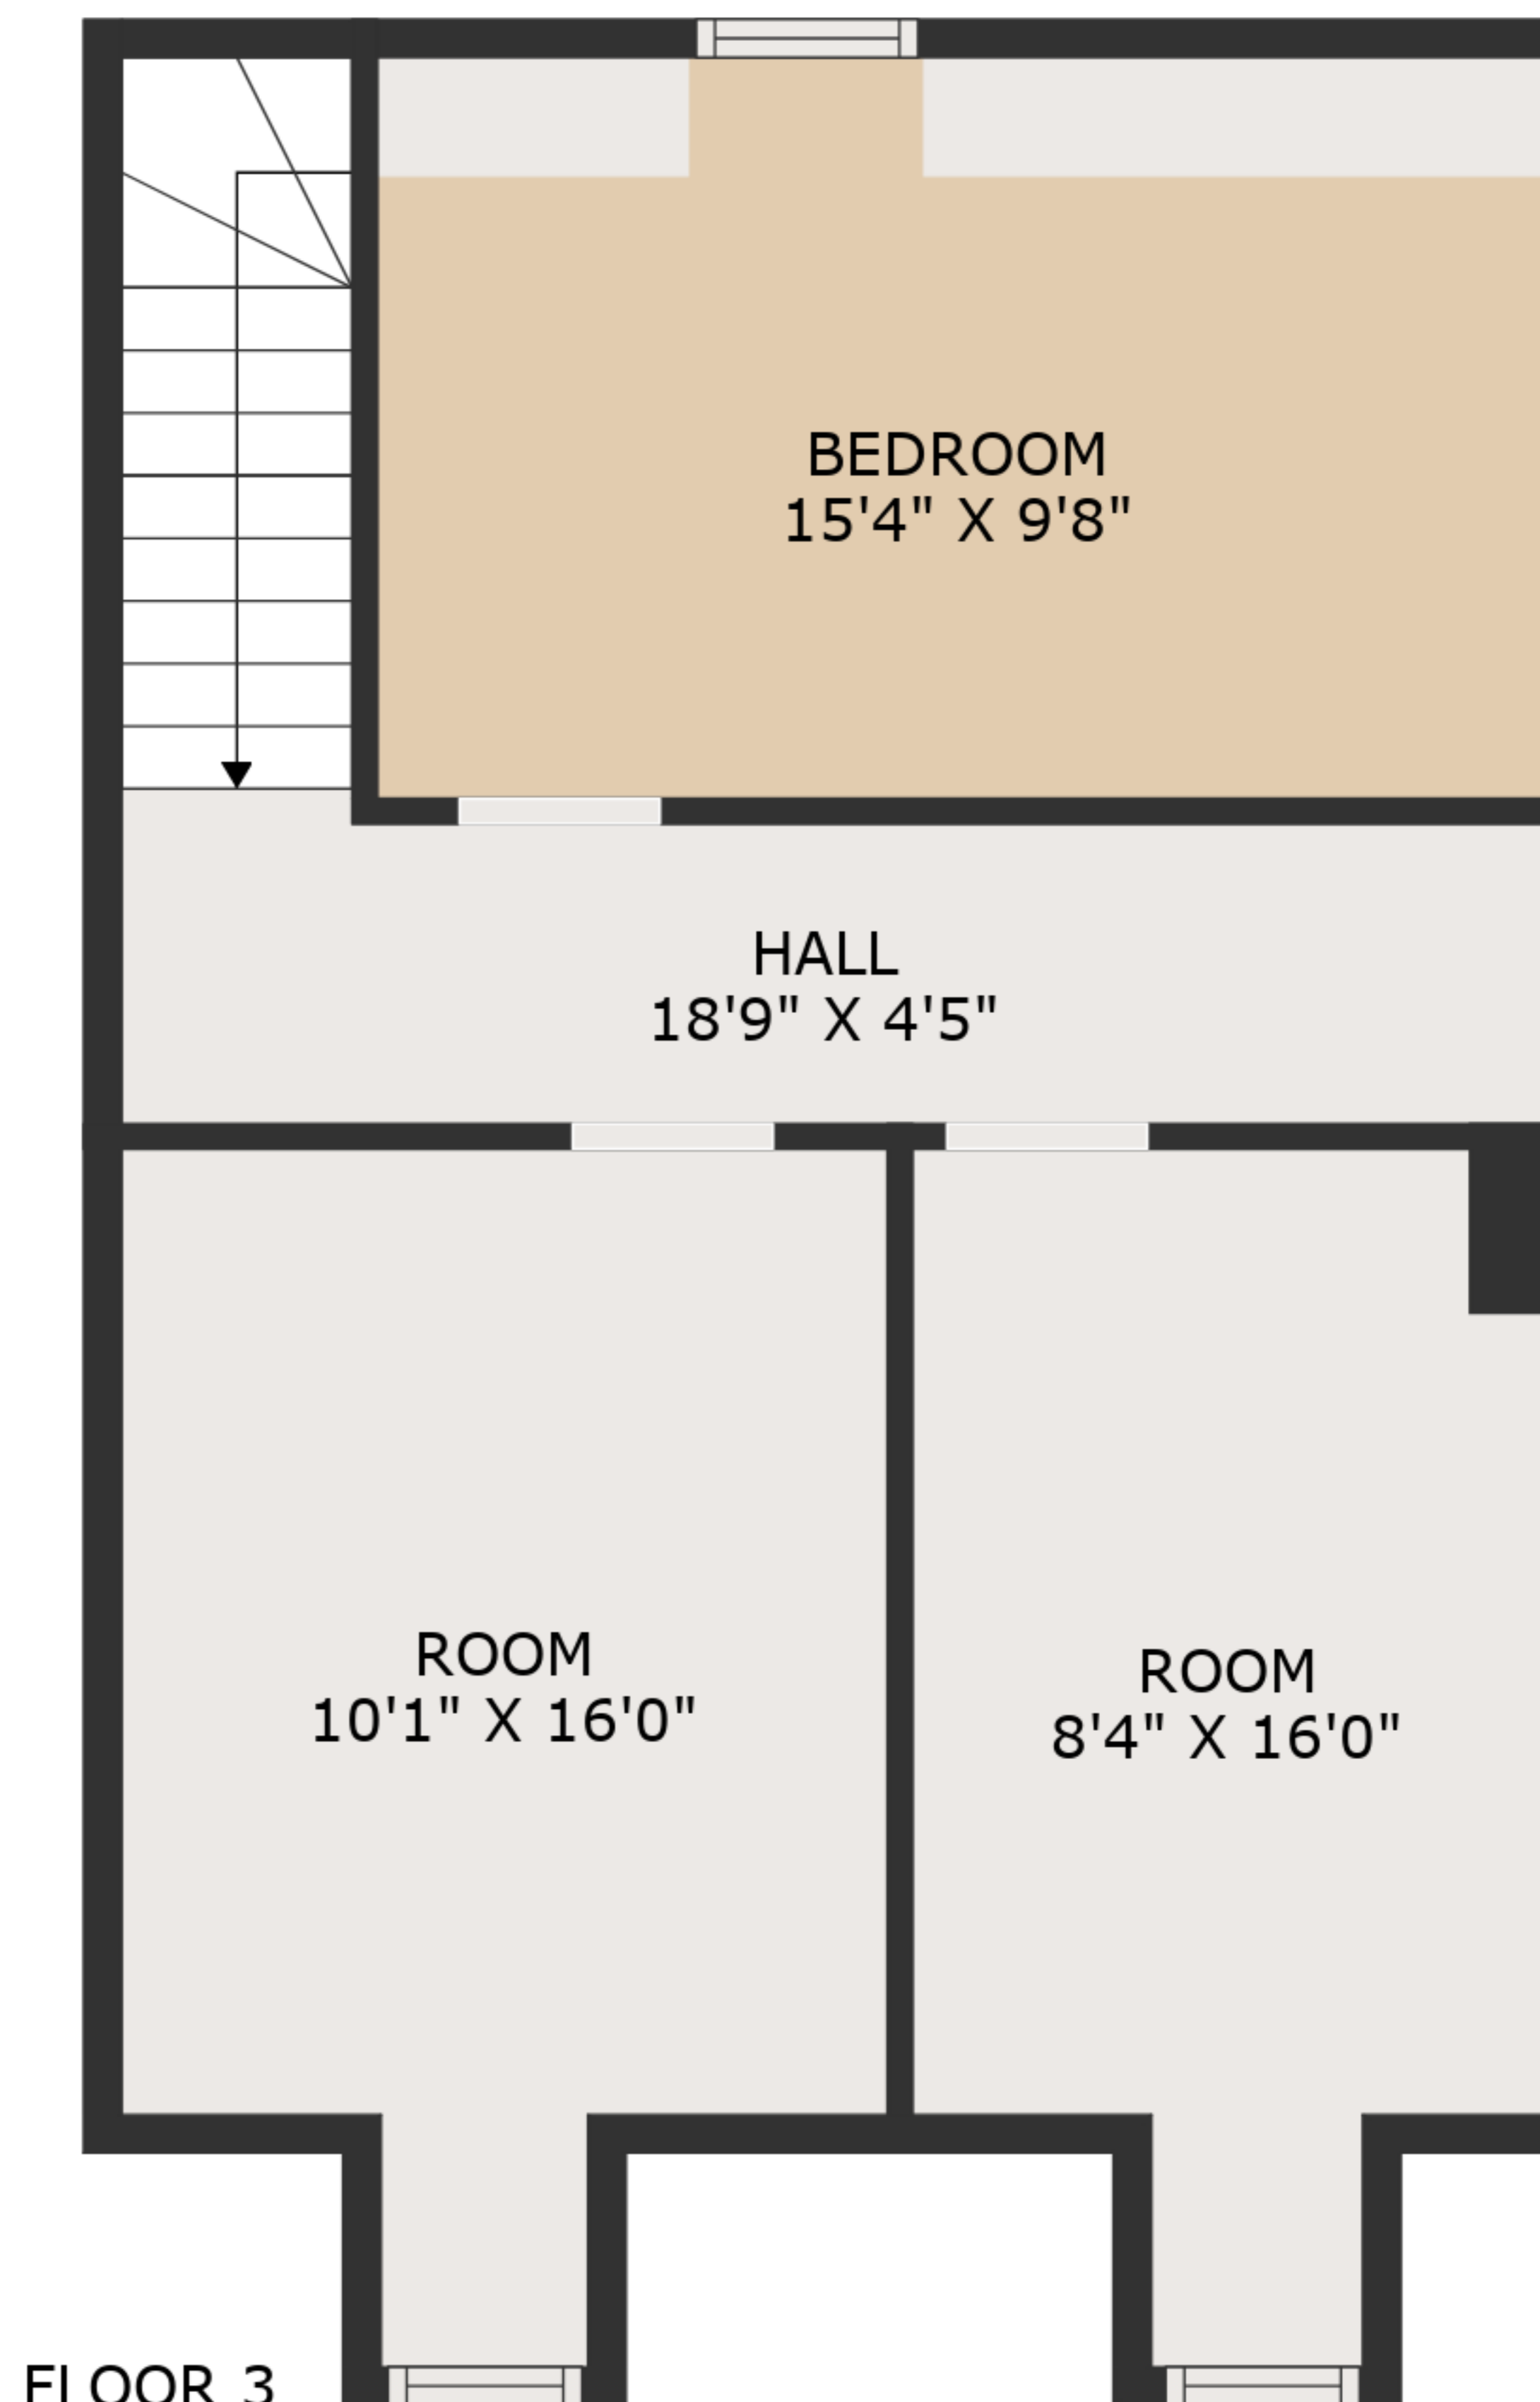

**TOTAL: 1662 sq. ft**

FLOOR 1: 354 sq. ft, FLOOR 2: 803 sq. ft, FLOOR 3: 505 sq. ft

EXCLUDED AREAS: LIVING ROOM: 222 sq. ft, DINING ROOM: 226 sq. ft, SCREENED PORCH: 153 sq. ft,  
LOW CEILING: 19 sq. ft

MEASUREMENTS ARE DEEMED HIGHLY RELIABLE BUT NOT GUARANTEED.

**TOTAL: 1662 sq. ft**

FLOOR 1: 354 sq. ft, FLOOR 2: 803 sq. ft, FLOOR 3: 505 sq. ft

EXCLUDED AREAS: LIVING ROOM: 222 sq. ft, DINING ROOM: 226 sq. ft, SCREENED PORCH: 153 sq. ft,  
LOW CEILING: 19 sq. ft

MEASUREMENTS ARE DEEMED HIGHLY RELIABLE BUT NOT GUARANTEED.

FLOOR 1

FLOOR 2

FLOOR 3

**TOTAL: 1662 sq. ft**

FLOOR 1: 354 sq. ft, FLOOR 2: 803 sq. ft, FLOOR 3: 505 sq. ft

EXCLUDED AREAS: LIVING ROOM: 222 sq. ft, DINING ROOM: 226 sq. ft, SCREENED PORCH: 153 sq. ft, LOW CEILING: 19 sq. ft