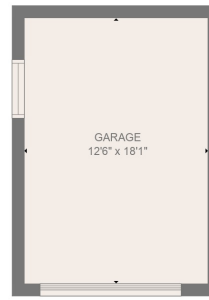

Total scanned area: 1934 sq. ft

MEASUREMENTS ARE DEEMED HIGHLY RELIABLE BUT NOT GUARANTEED

Total scanned area: 1934 sq. ft

MEASUREMENTS ARE DEEMED HIGHLY RELIABLE BUT NOT GUARANTEED

Total scanned area: 1934 sq. ft