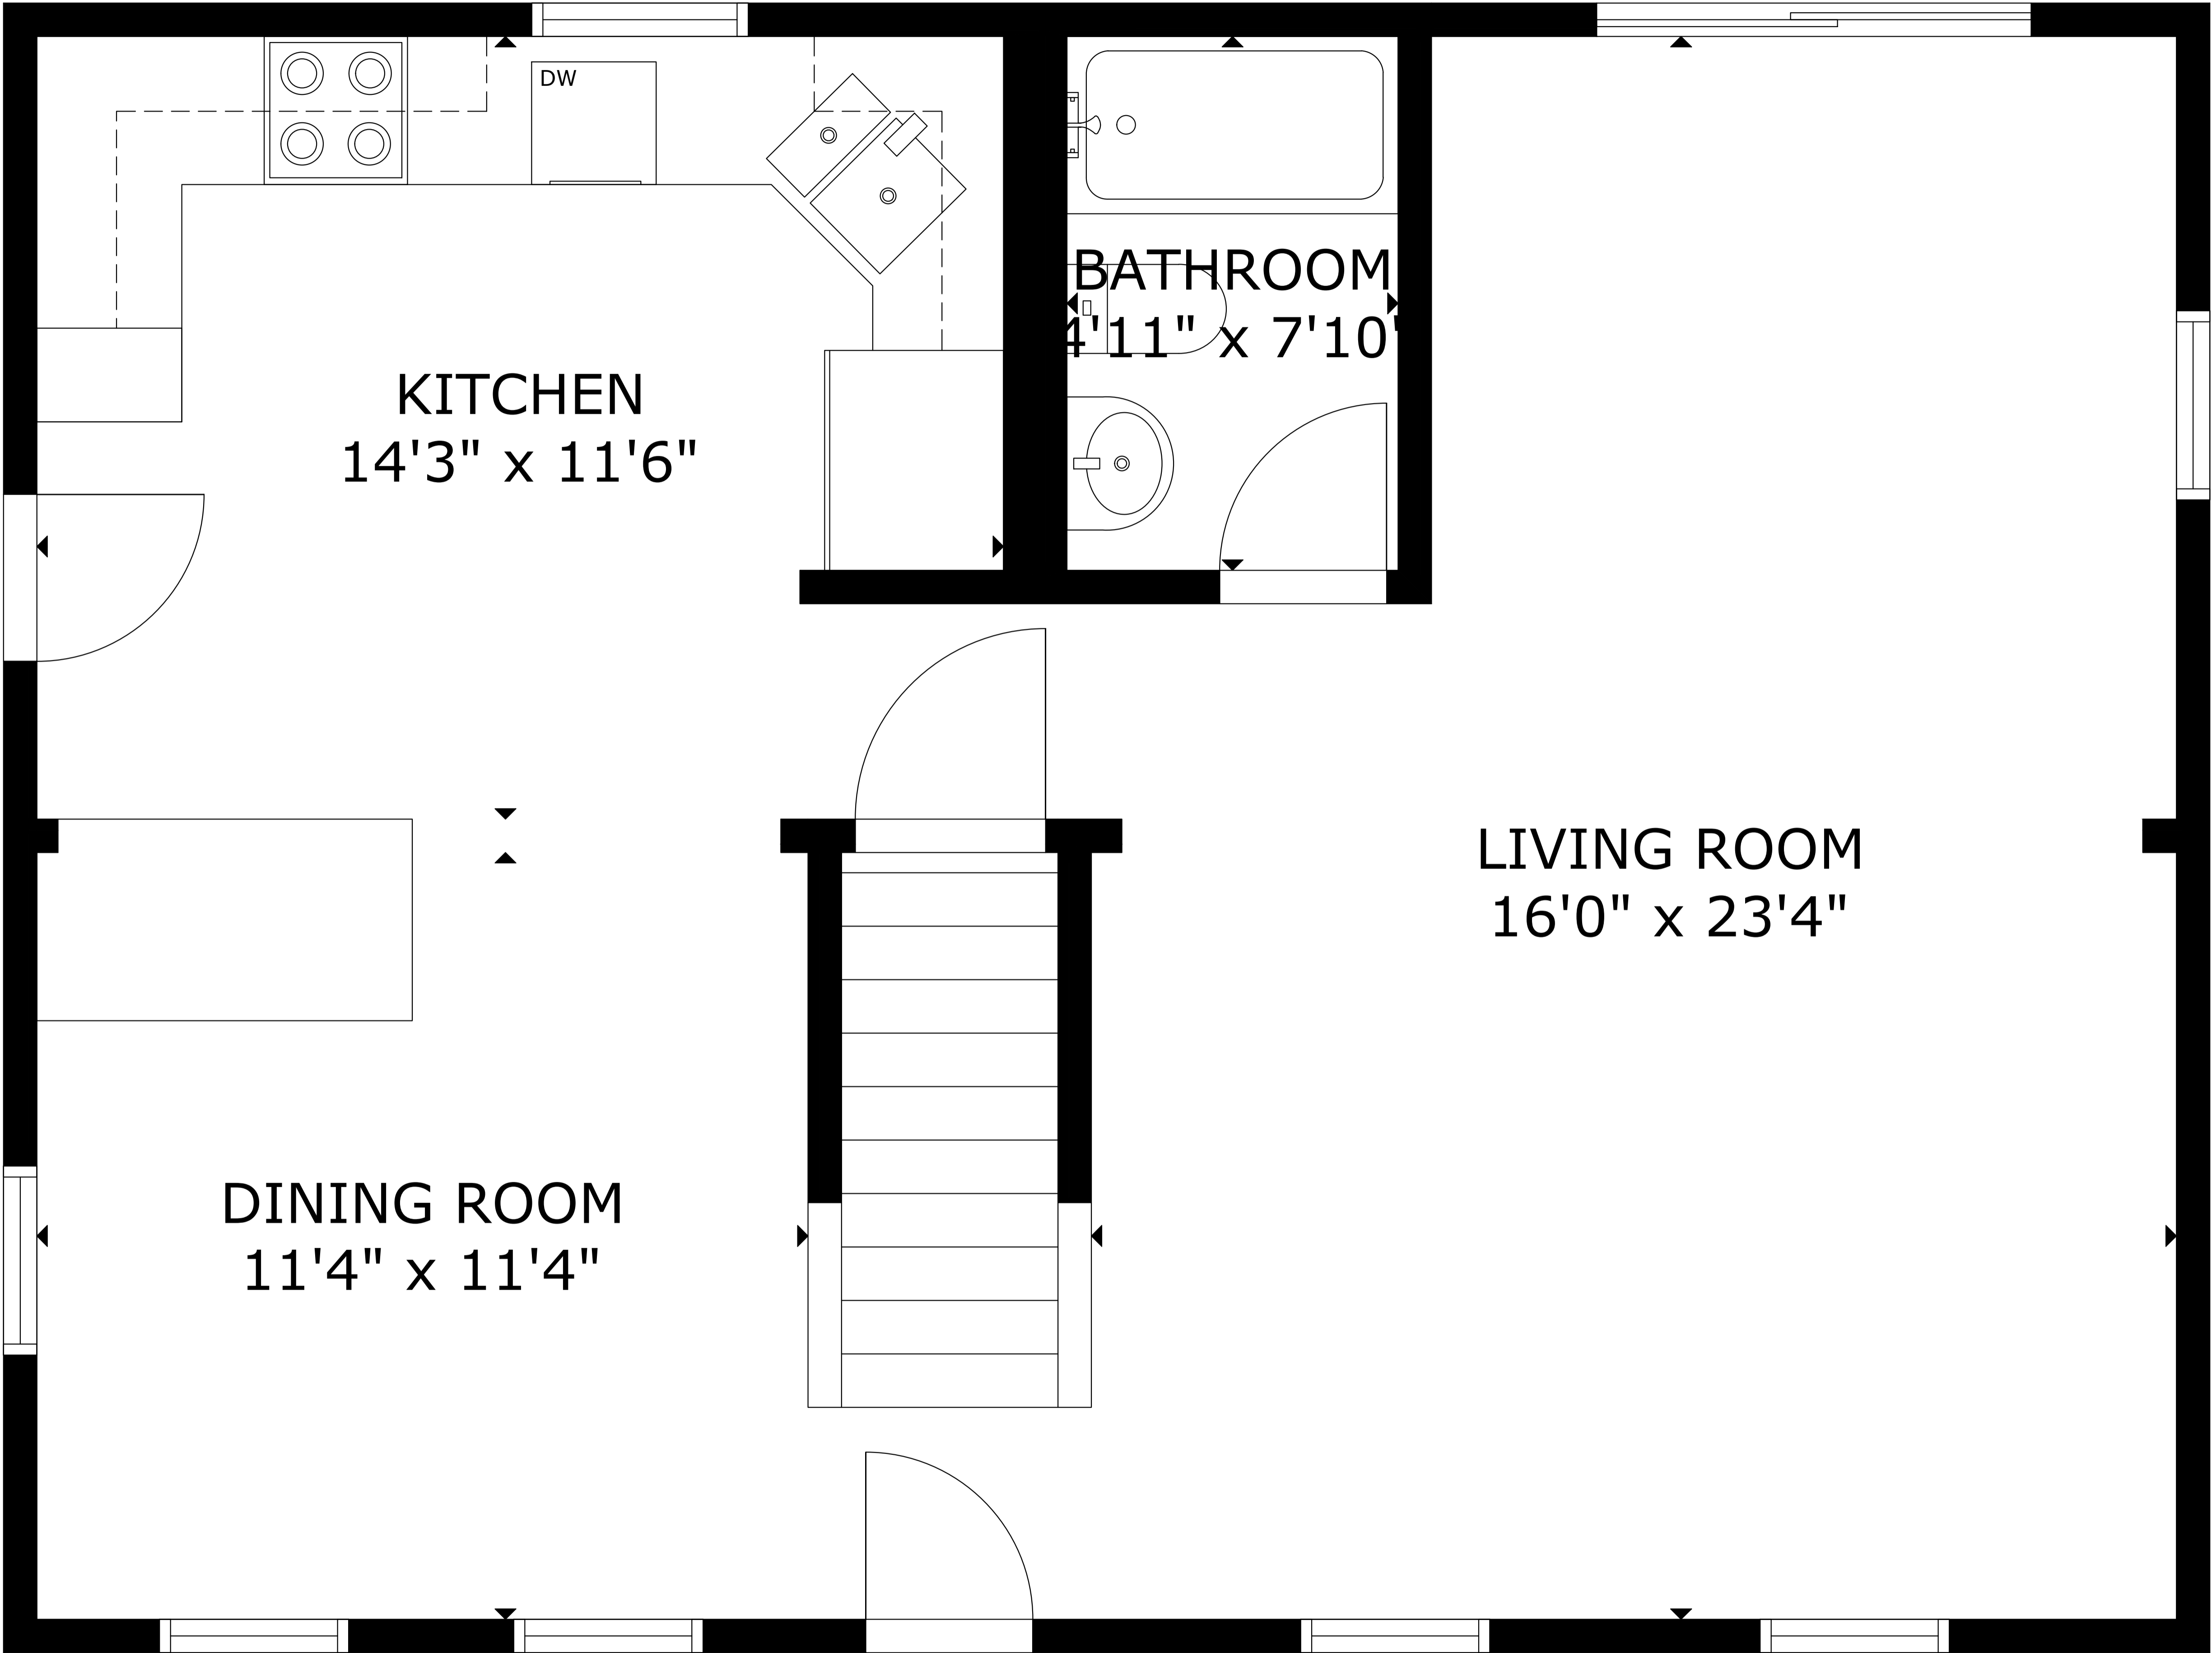

229 Ship Pond Rd, Plymouth

GROSS INTERNAL AREA
TOTAL: 2,130 sq.ft

FLOOR 1: 719 sq.ft, FLOOR 2: 735 sq.ft, FLOOR 3: 676 sq.ft

SIZE AND DIMENSIONS ARE APPROXIMATE, ACTUAL MAY VARY