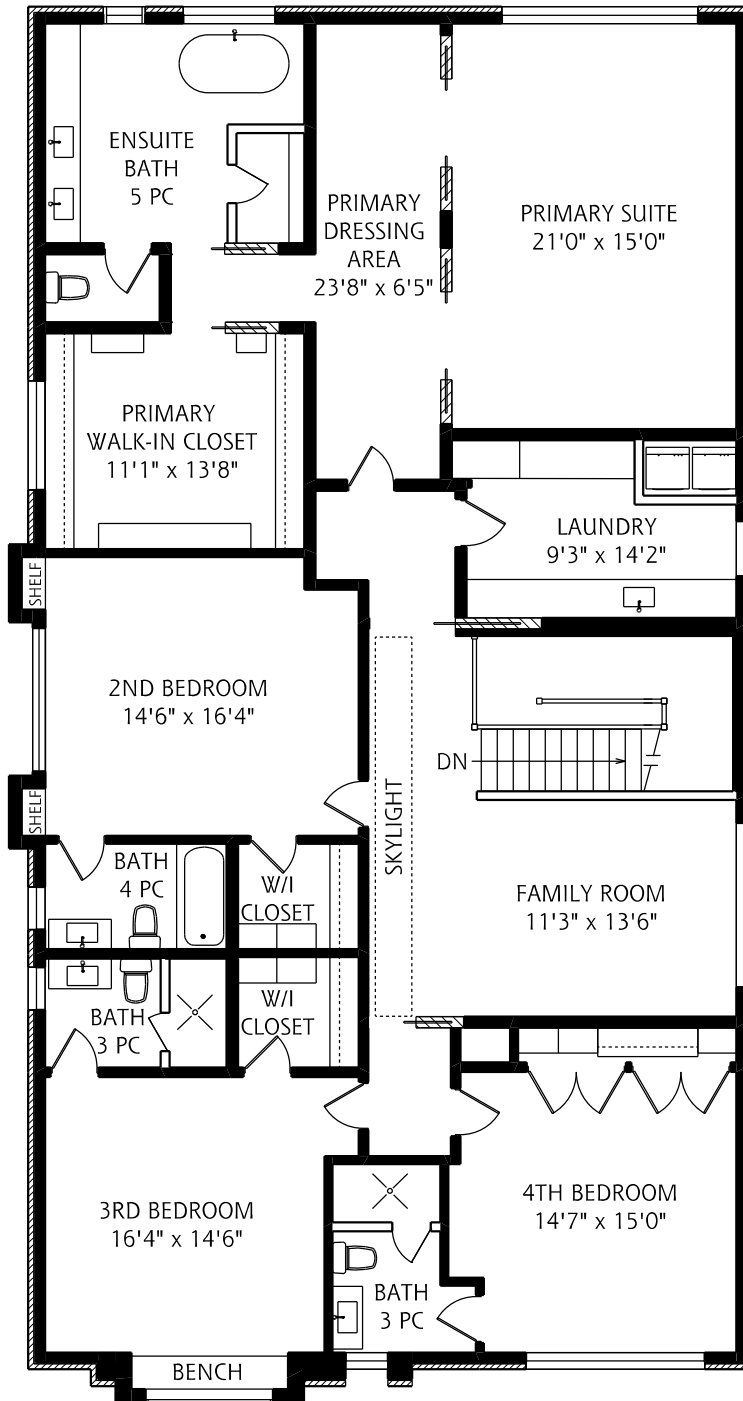

134 RYKERT CRES

SECOND FLOOR
2715 SQUARE FEET

5 FOOT SCALE
ALL MEASUREMENTS SHOULD BE CONSIDERED APPROXIMATE
REAL FLOOR PLANS INC.