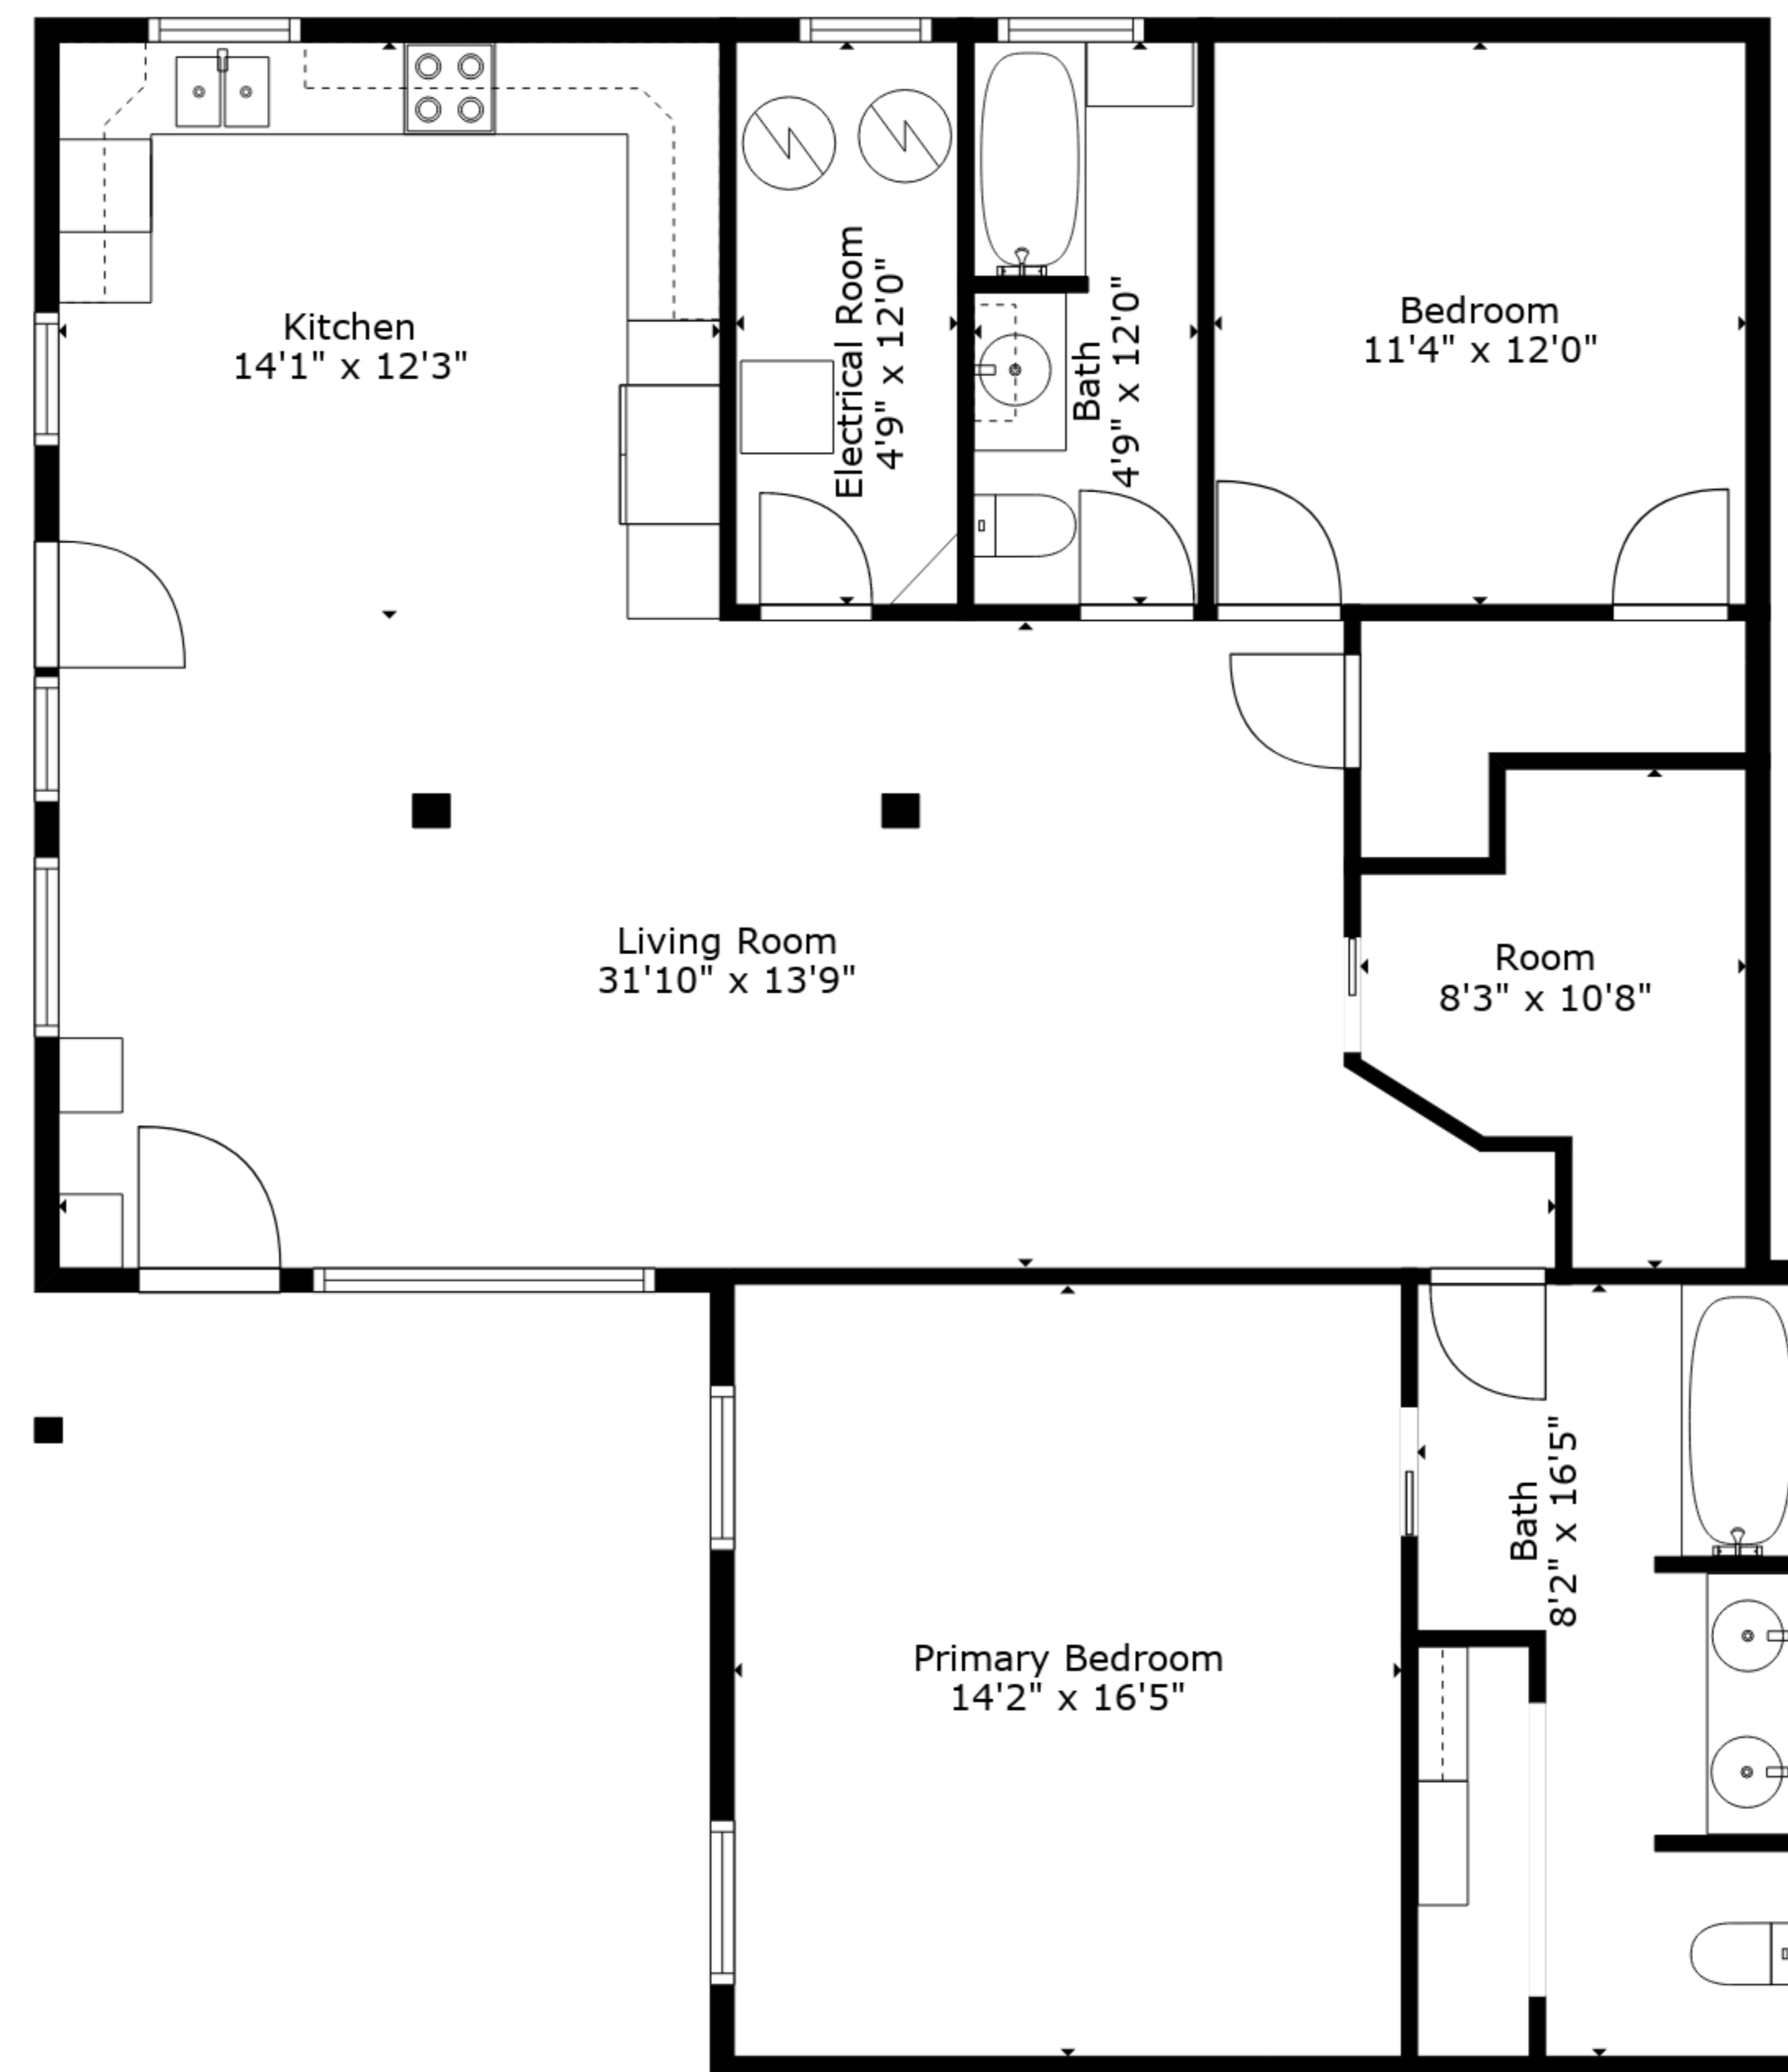

TOTAL: 1262 sq. ft
 FLOOR 1: 1262 sq. ft
 EXCLUDED AREAS: COVERED PATIO: 205 sq. ft, GARAGE: 851 sq. ft, ELECTRICAL ROOM: 57 sq. ft

Floor Plan Created By Cubicasa App. Measurements Deemed Highly Reliable But Not Guaranteed.