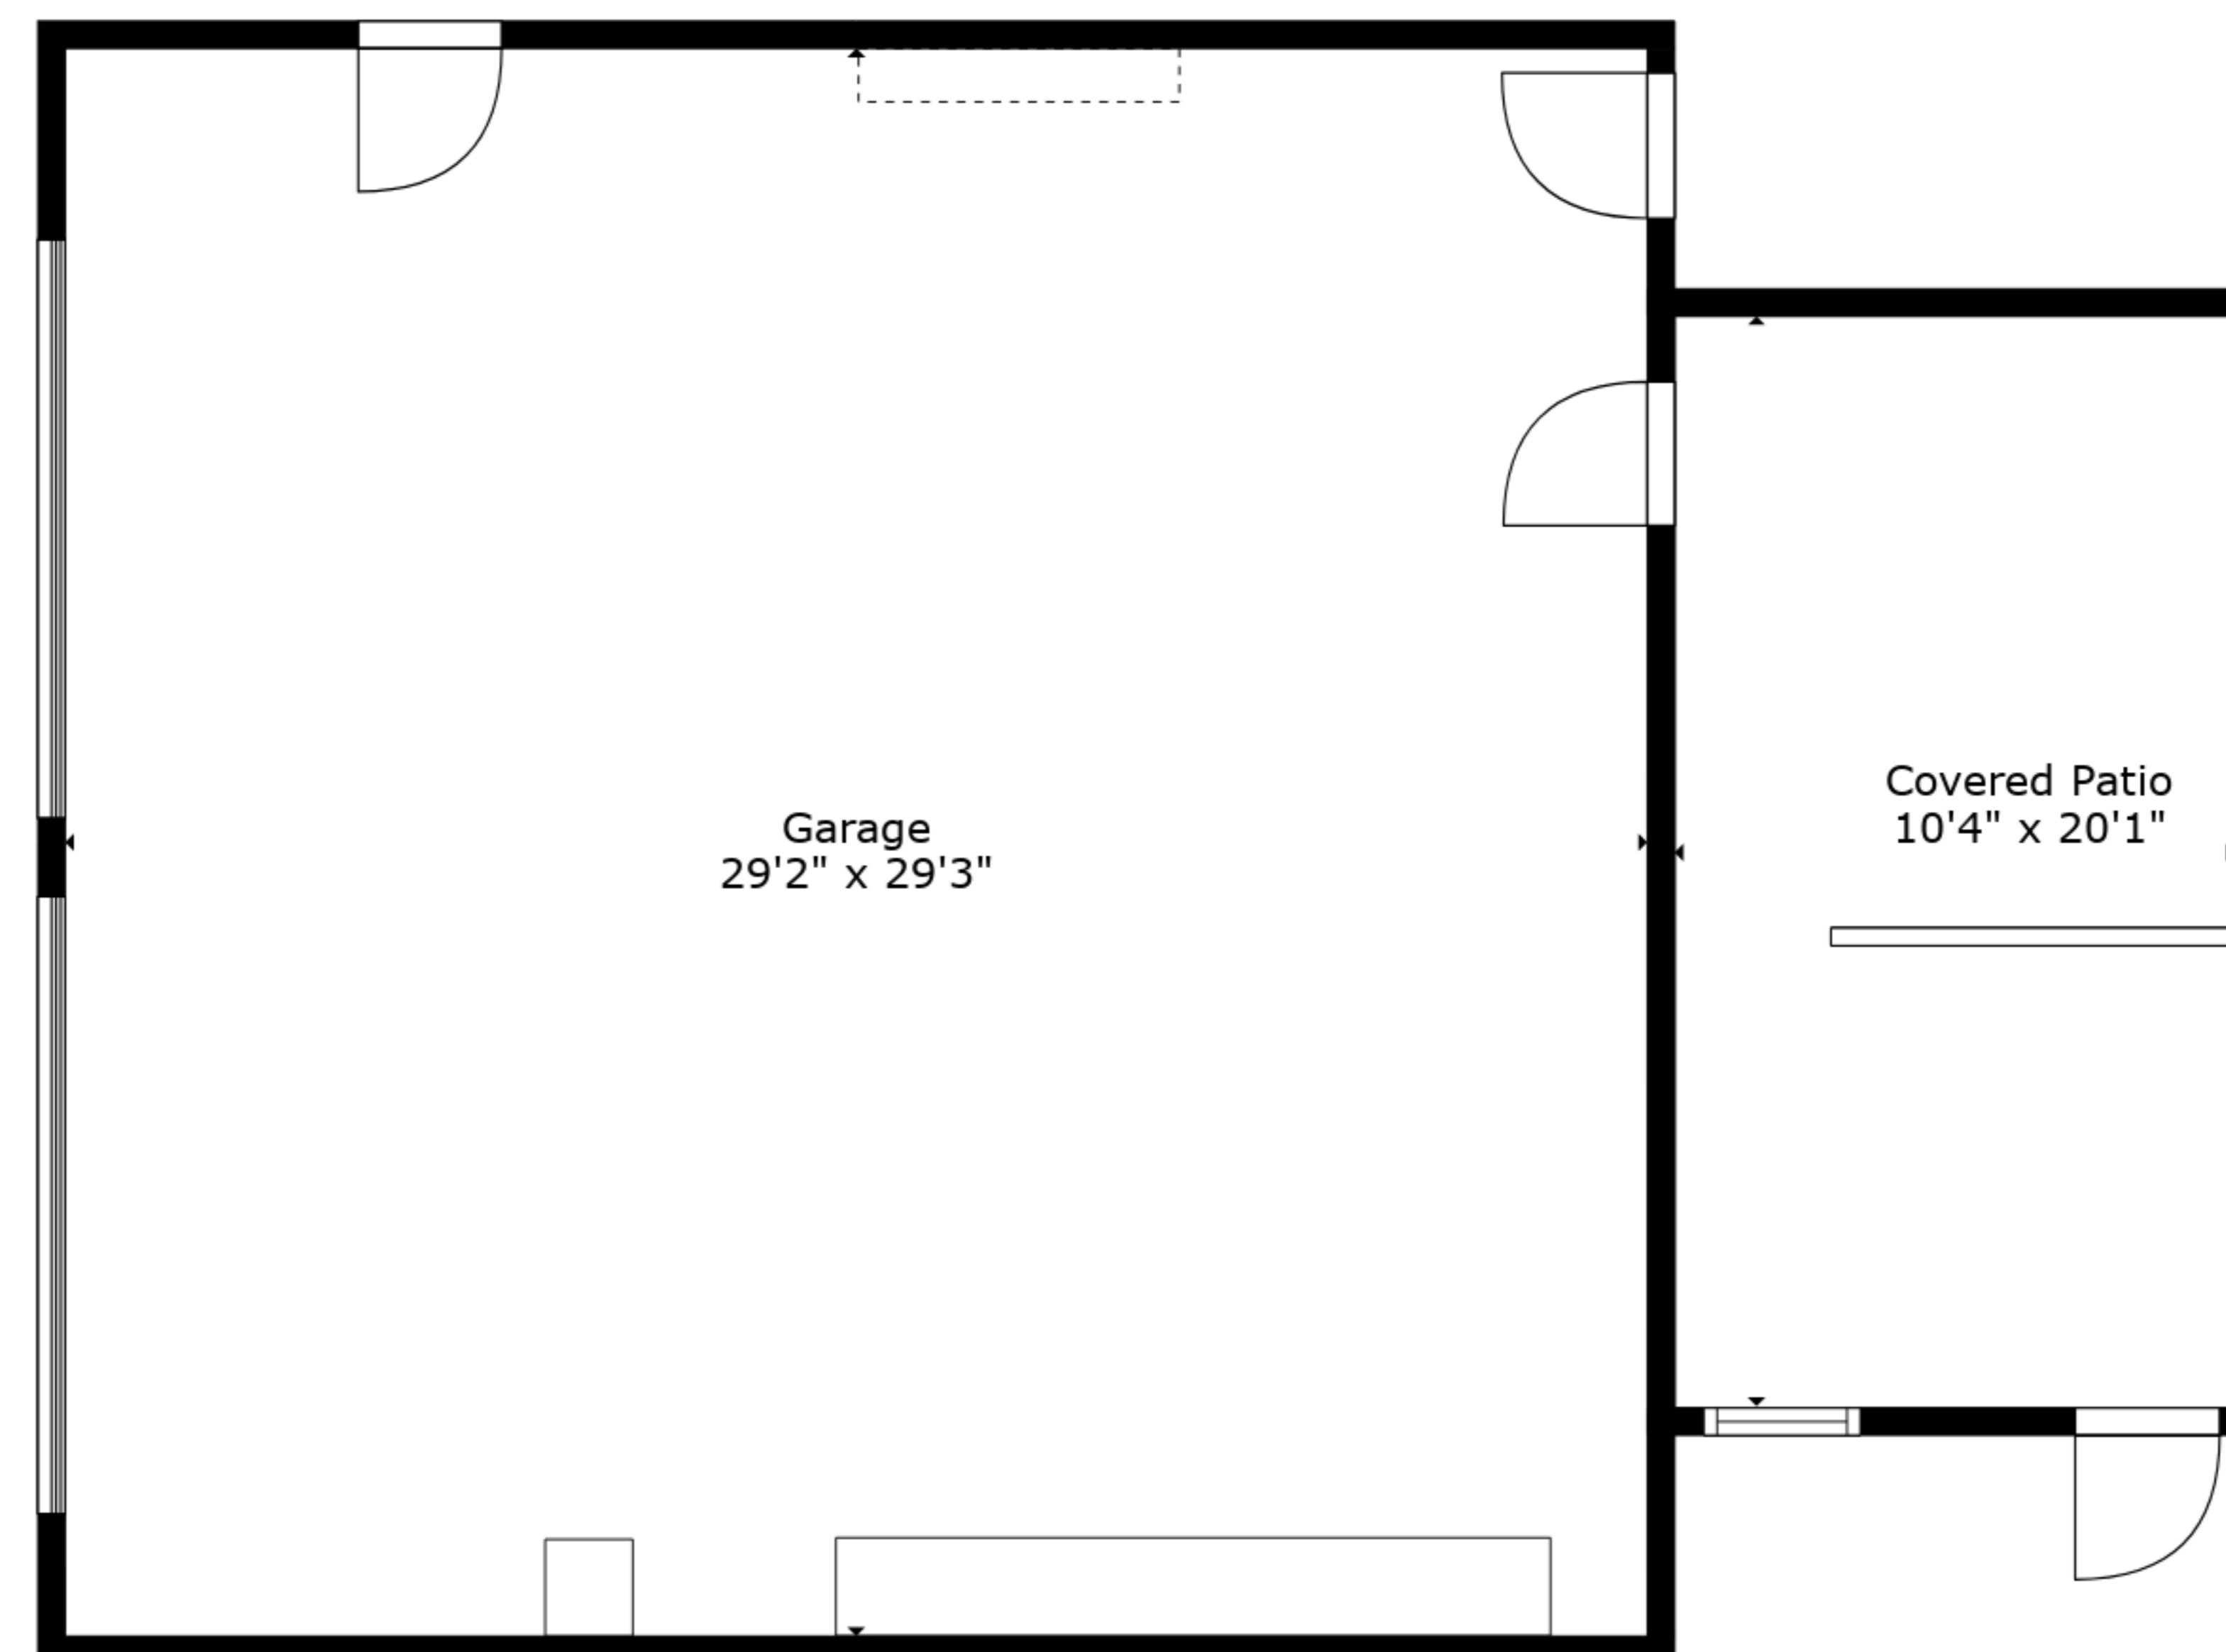

TOTAL: 1262 sq. ft
 FLOOR 1: 1262 sq. ft
 EXCLUDED AREAS: COVERED PATIO: 205 sq. ft, GARAGE: 851 sq. ft, ELECTRICAL ROOM: 57 sq. ft

Floor Plan Created By Cubicasa App. Measurements Deemed Highly Reliable But Not Guaranteed.