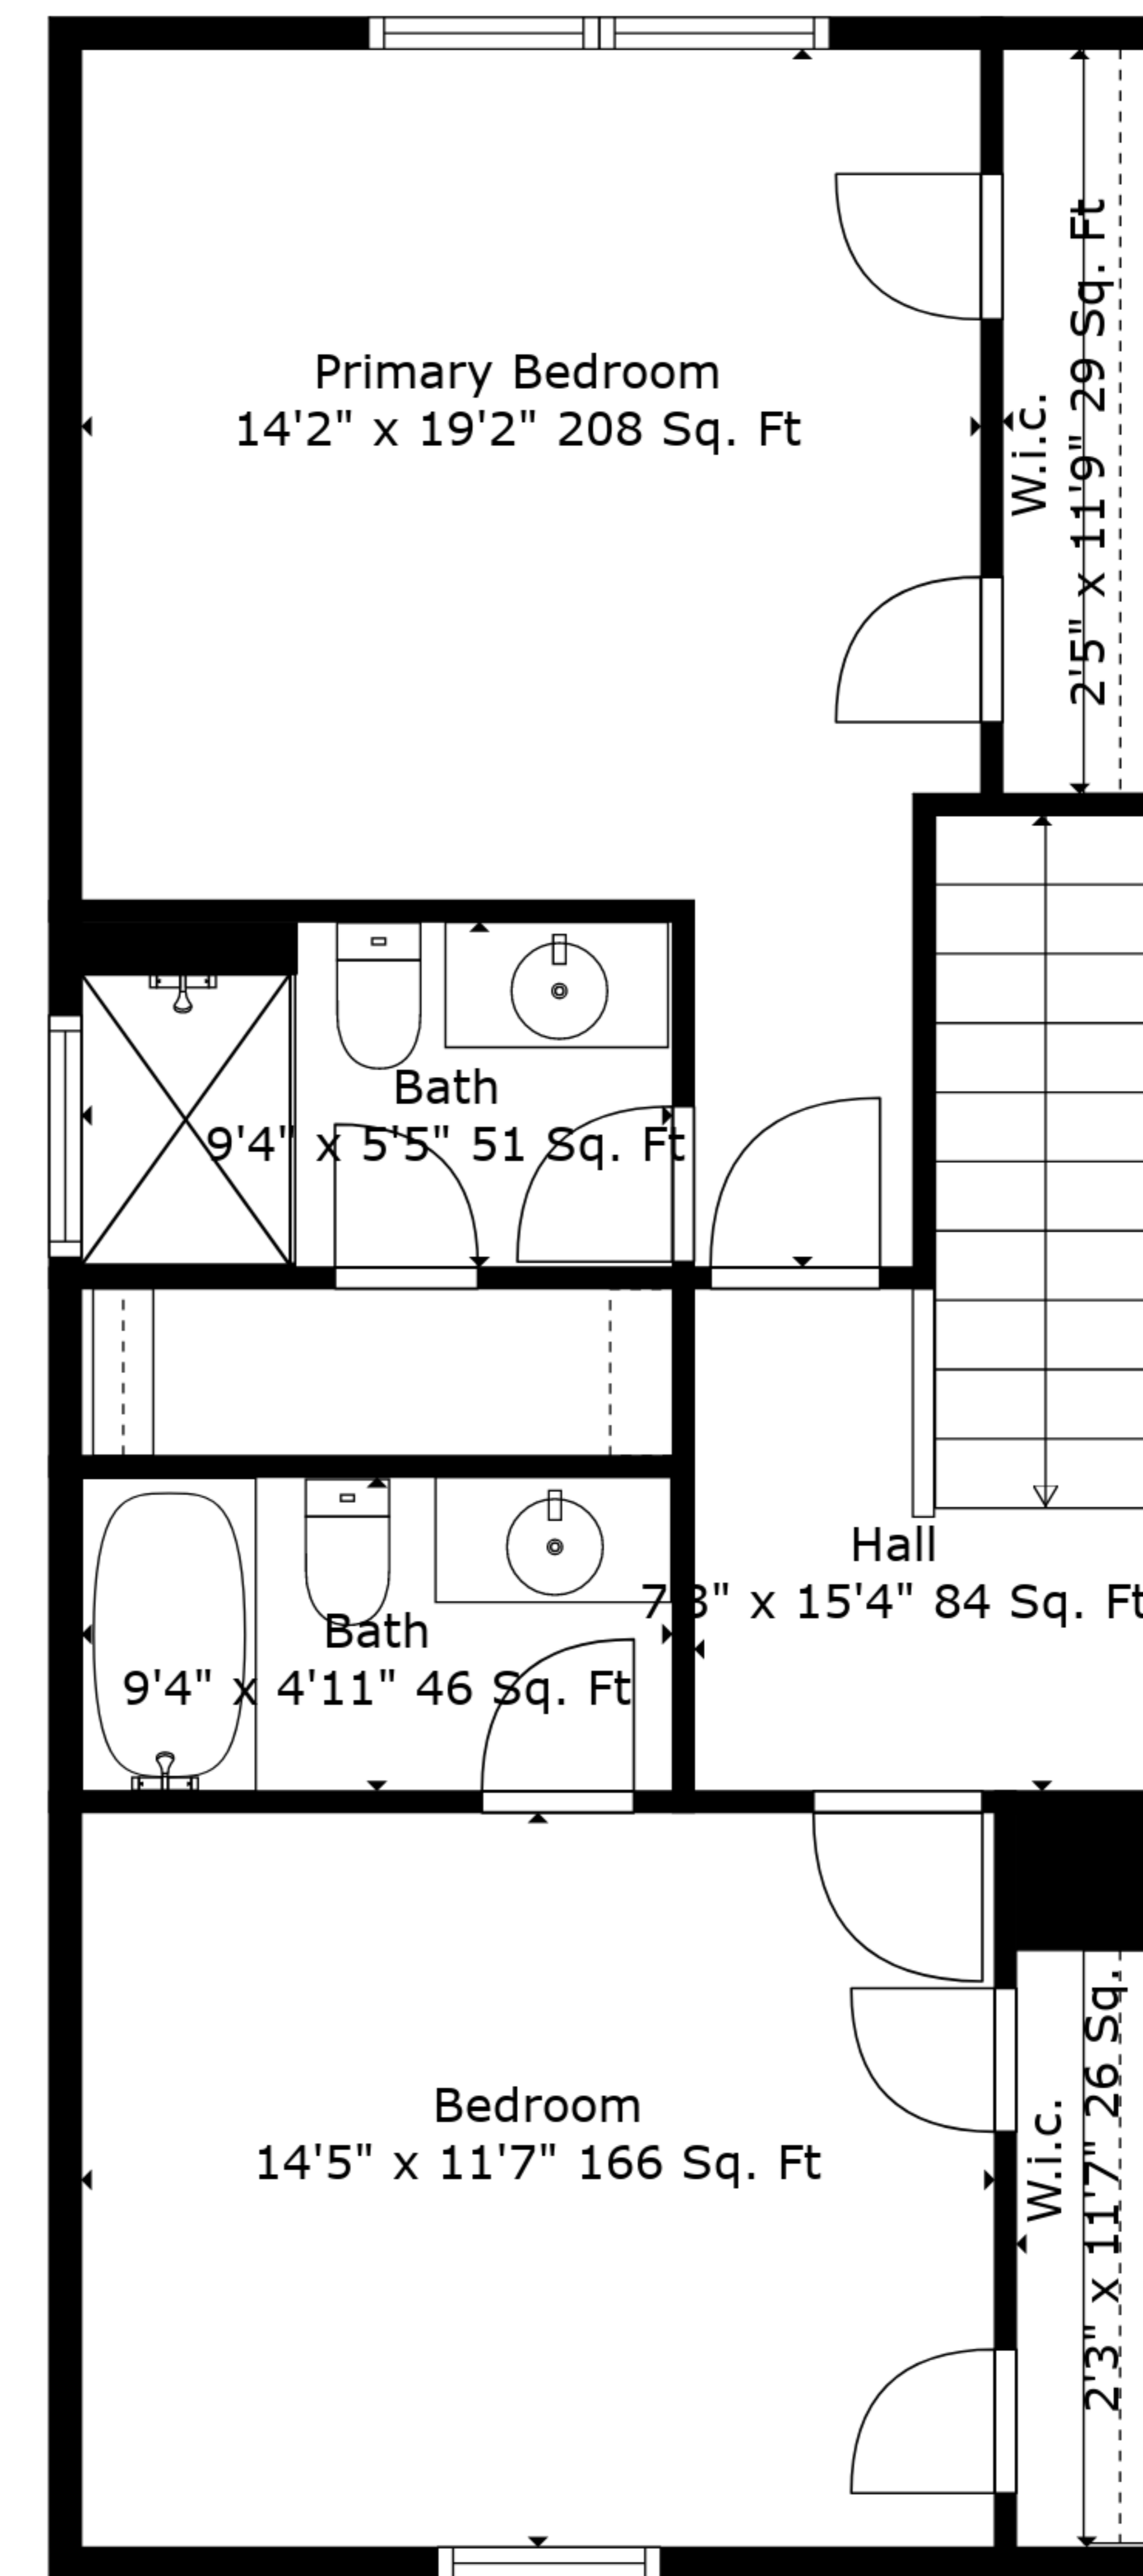

TOTAL: 1521 sq. ft

BELOW GROUND: 327 sq. ft, FLOOR 2: 527 sq. ft, FLOOR 3: 667 sq. ft
 EXCLUDED AREAS: ELECTRICAL ROOM: 207 sq. ft, GARAGE: 244 sq. ft

Measurements Are Deemed Highly Reliable But Not Guaranteed.

Floor 1

Floor 2

Floor 3

TOTAL: 1521 sq. ft

BELOW GROUND: 327 sq. ft, FLOOR 2: 527 sq. ft, FLOOR 3: 667 sq. ft
 EXCLUDED AREAS: ELECTRICAL ROOM: 207 sq. ft, GARAGE: 244 sq. ft

Measurements Are Deemed Highly Reliable But Not Guaranteed.