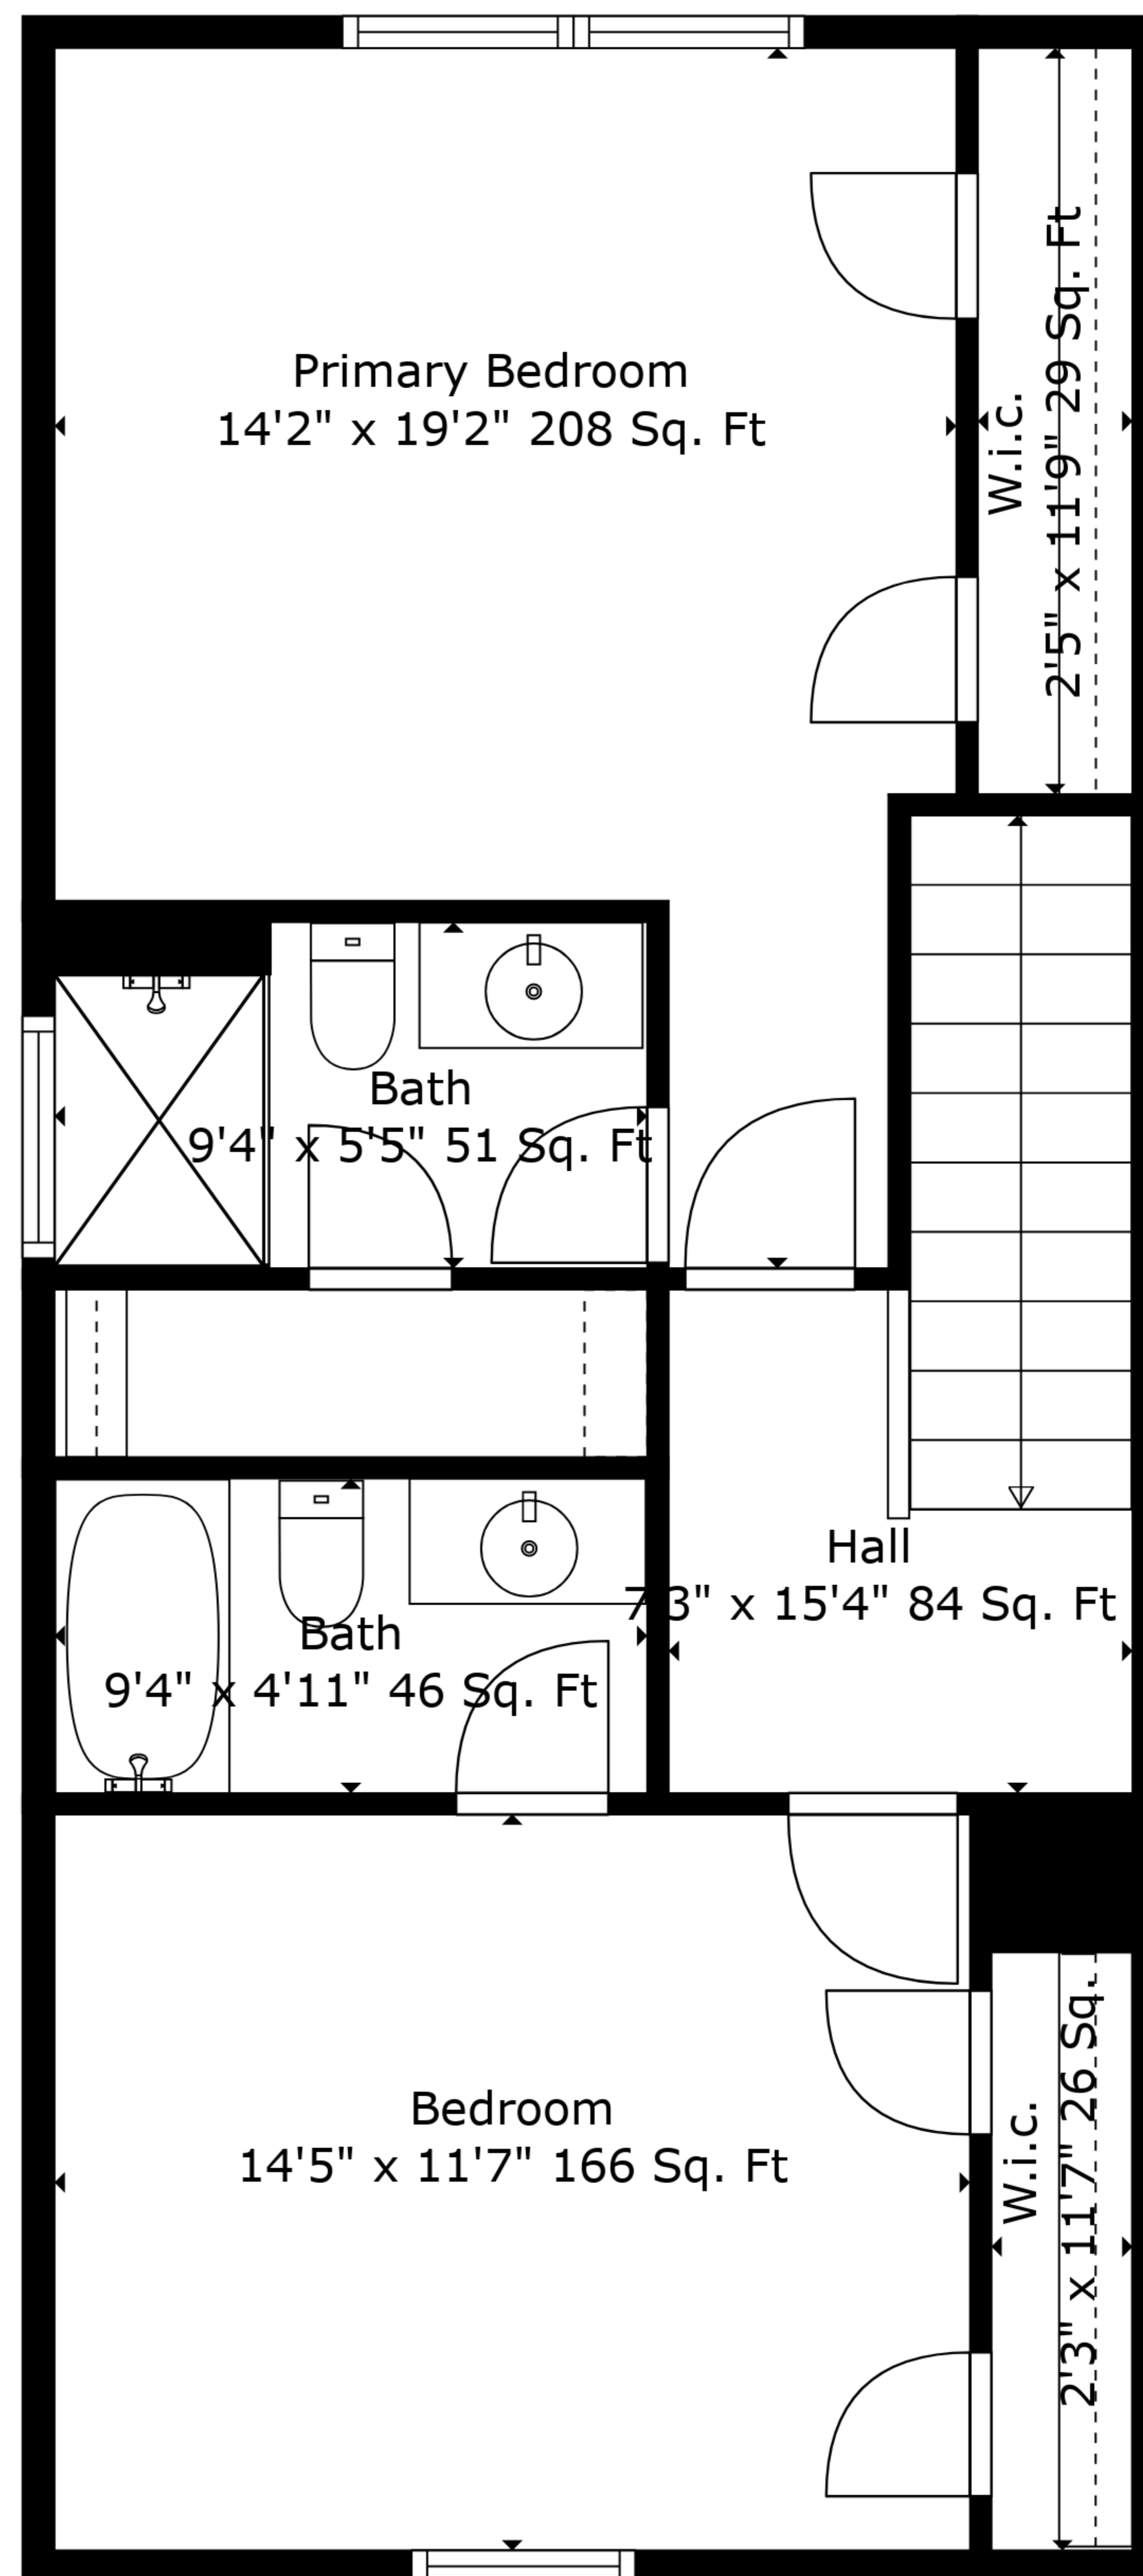

TOTAL: 1521 sq. ft

BELOW GROUND: 327 sq. ft, FLOOR 2: 527 sq. ft, FLOOR 3: 667 sq. ft
 EXCLUDED AREAS: ELECTRICAL ROOM: 207 sq. ft, GARAGE: 244 sq. ft

Measurements Are Deemed Highly Reliable But Not Guaranteed.

Floor 1

Floor 2

Floor 3

TOTAL: 1521 sq. ft

BELOW GROUND: 327 sq. ft, FLOOR 2: 527 sq. ft, FLOOR 3: 667 sq. ft
 EXCLUDED AREAS: ELECTRICAL ROOM: 207 sq. ft, GARAGE: 244 sq. ft

Measurements Are Deemed Highly Reliable But Not Guaranteed.