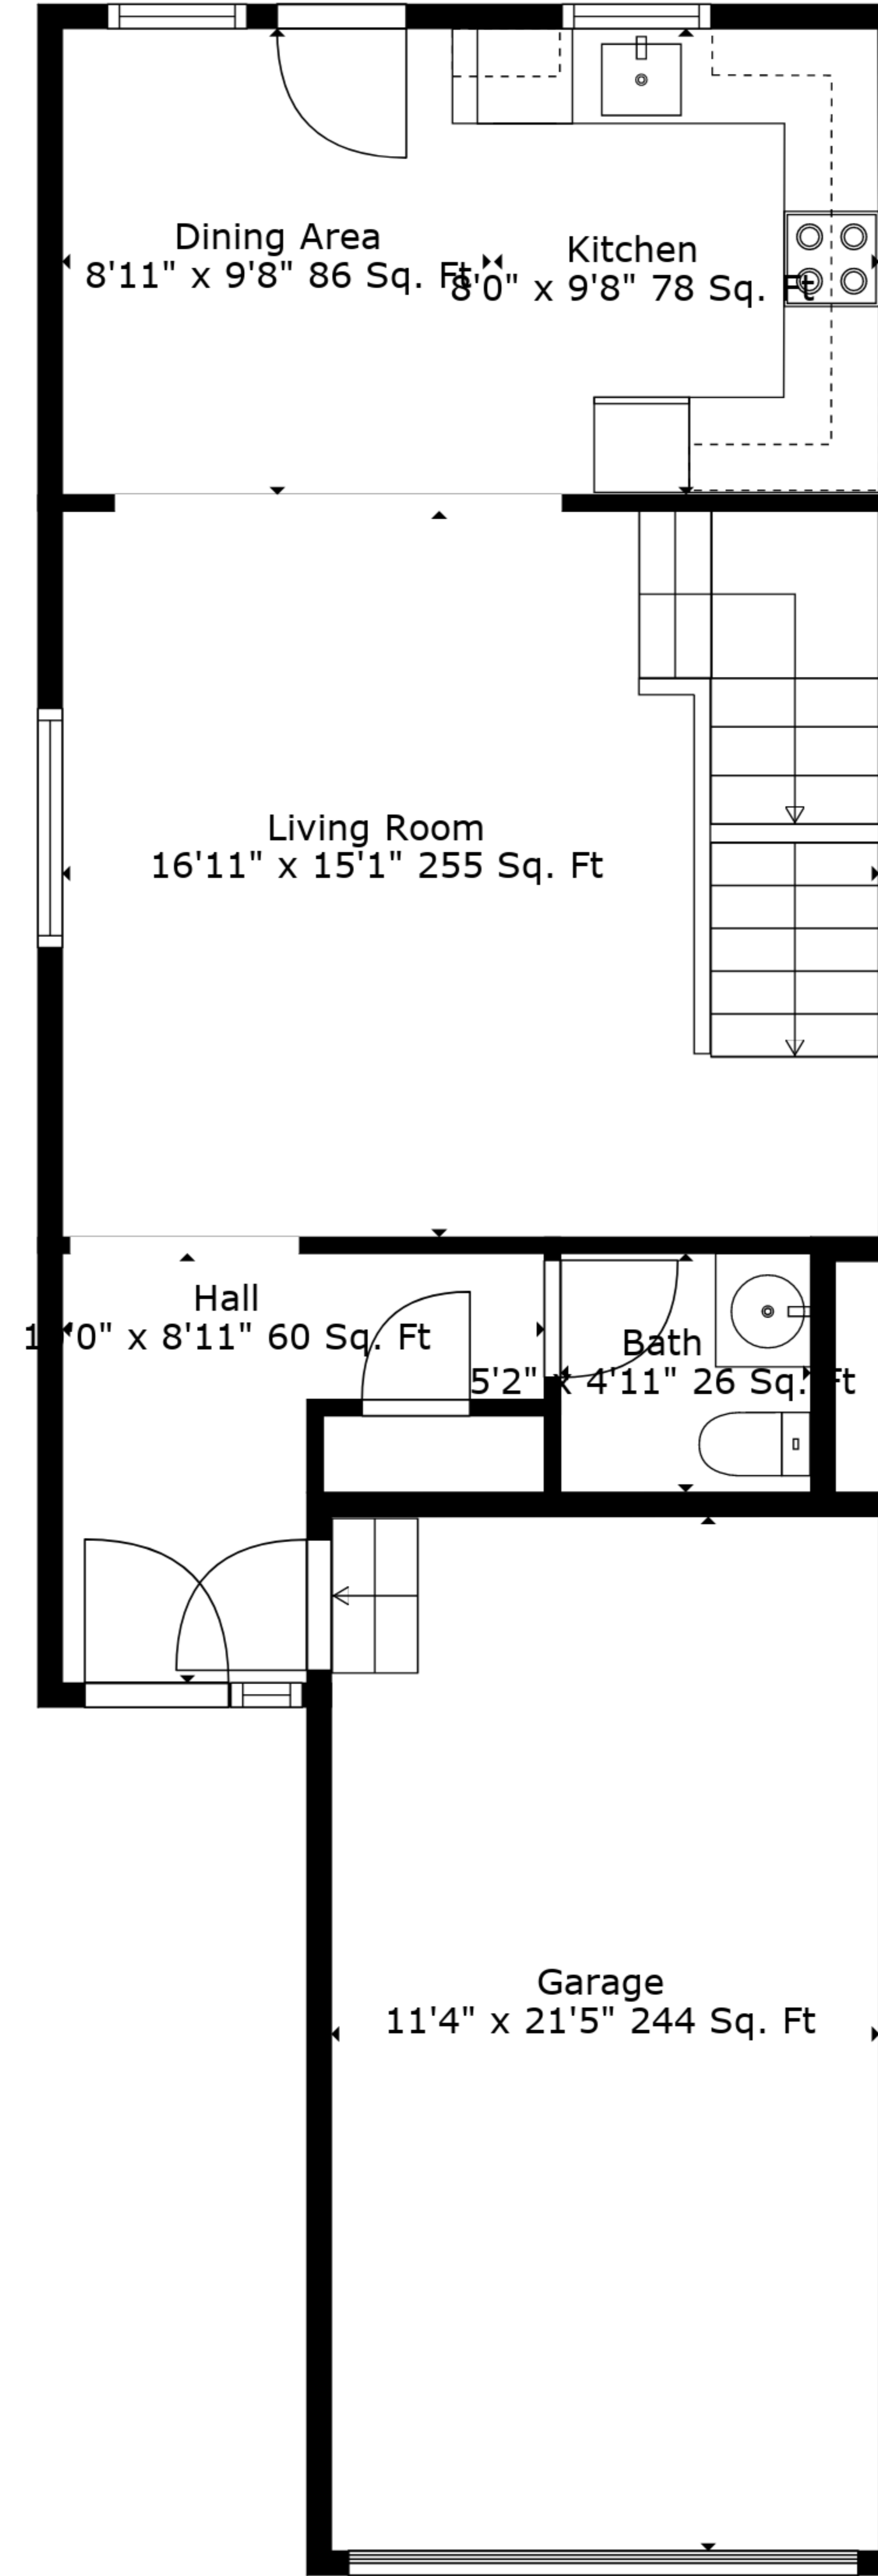

TOTAL: 1521 sq. ft

BELOW GROUND: 327 sq. ft, FLOOR 2: 527 sq. ft, FLOOR 3: 667 sq. ft
 EXCLUDED AREAS: ELECTRICAL ROOM: 207 sq. ft, GARAGE: 244 sq. ft

Measurements Are Deemed Highly Reliable But Not Guaranteed.

Floor 1

Floor 2

Floor 3

TOTAL: 1521 sq. ft

BELOW GROUND: 327 sq. ft, FLOOR 2: 527 sq. ft, FLOOR 3: 667 sq. ft
 EXCLUDED AREAS: ELECTRICAL ROOM: 207 sq. ft, GARAGE: 244 sq. ft

Measurements Are Deemed Highly Reliable But Not Guaranteed.