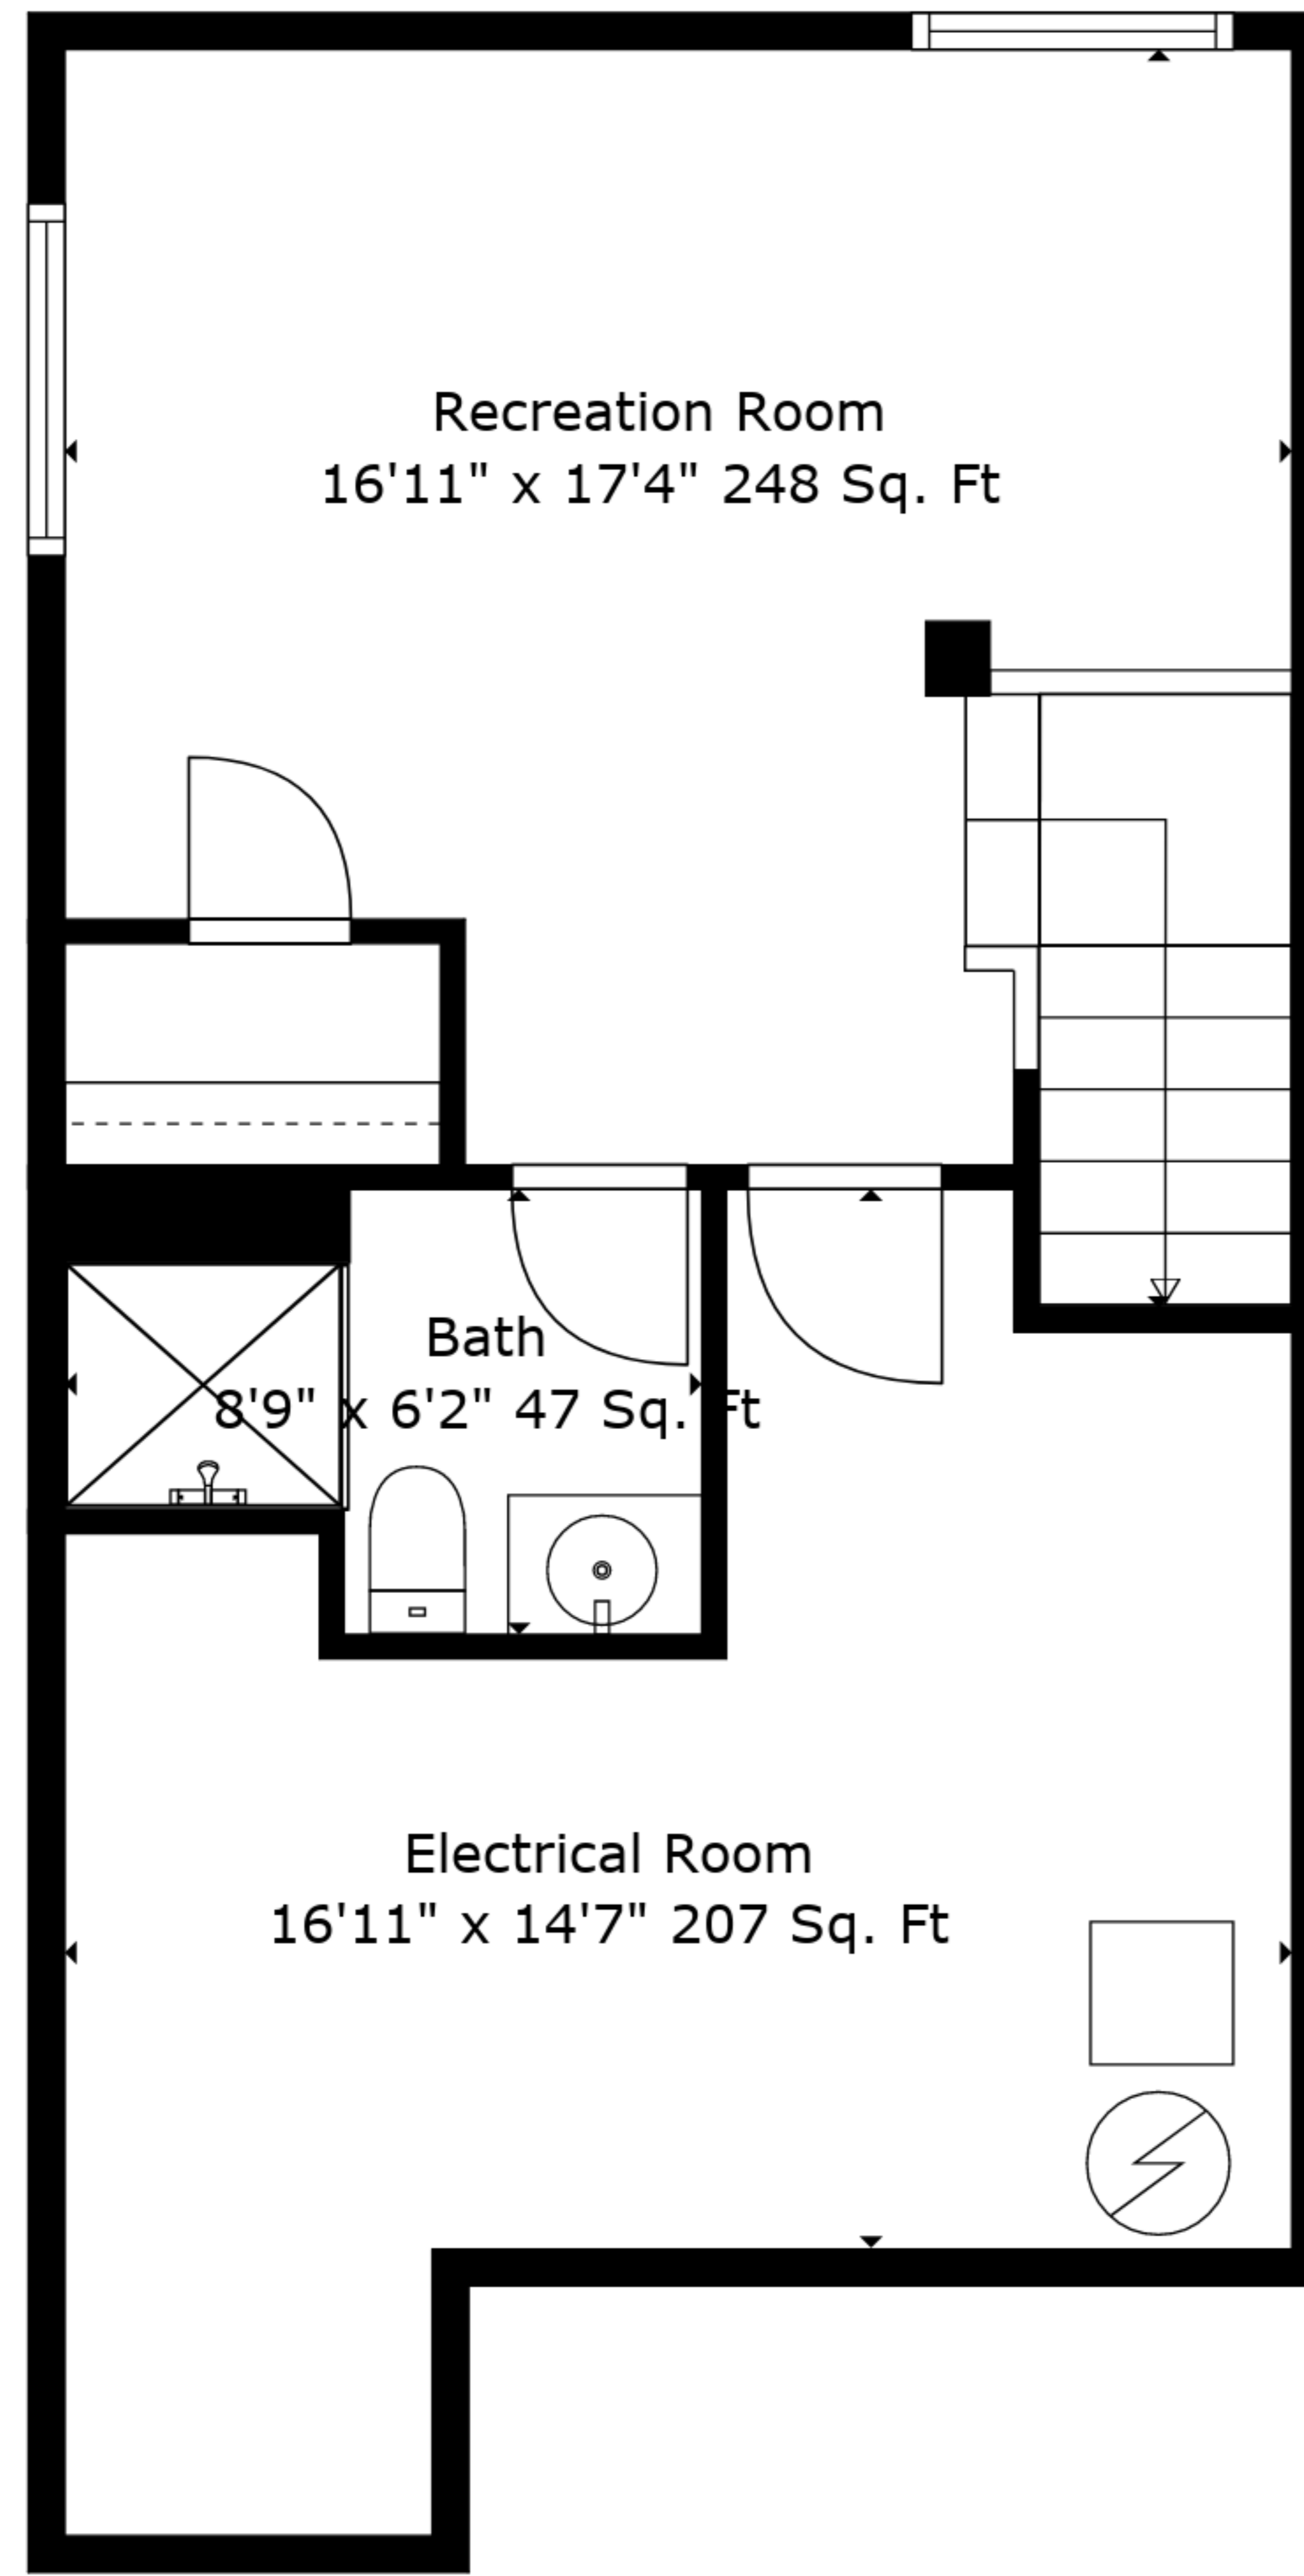

TOTAL: 1521 sq. ft

BELOW GROUND: 327 sq. ft, FLOOR 2: 527 sq. ft, FLOOR 3: 667 sq. ft
 EXCLUDED AREAS: ELECTRICAL ROOM: 207 sq. ft, GARAGE: 244 sq. ft

Measurements Are Deemed Highly Reliable But Not Guaranteed.

Floor 1

Floor 2

Floor 3

TOTAL: 1521 sq. ft

BELOW GROUND: 327 sq. ft, FLOOR 2: 527 sq. ft, FLOOR 3: 667 sq. ft
 EXCLUDED AREAS: ELECTRICAL ROOM: 207 sq. ft, GARAGE: 244 sq. ft

Measurements Are Deemed Highly Reliable But Not Guaranteed.