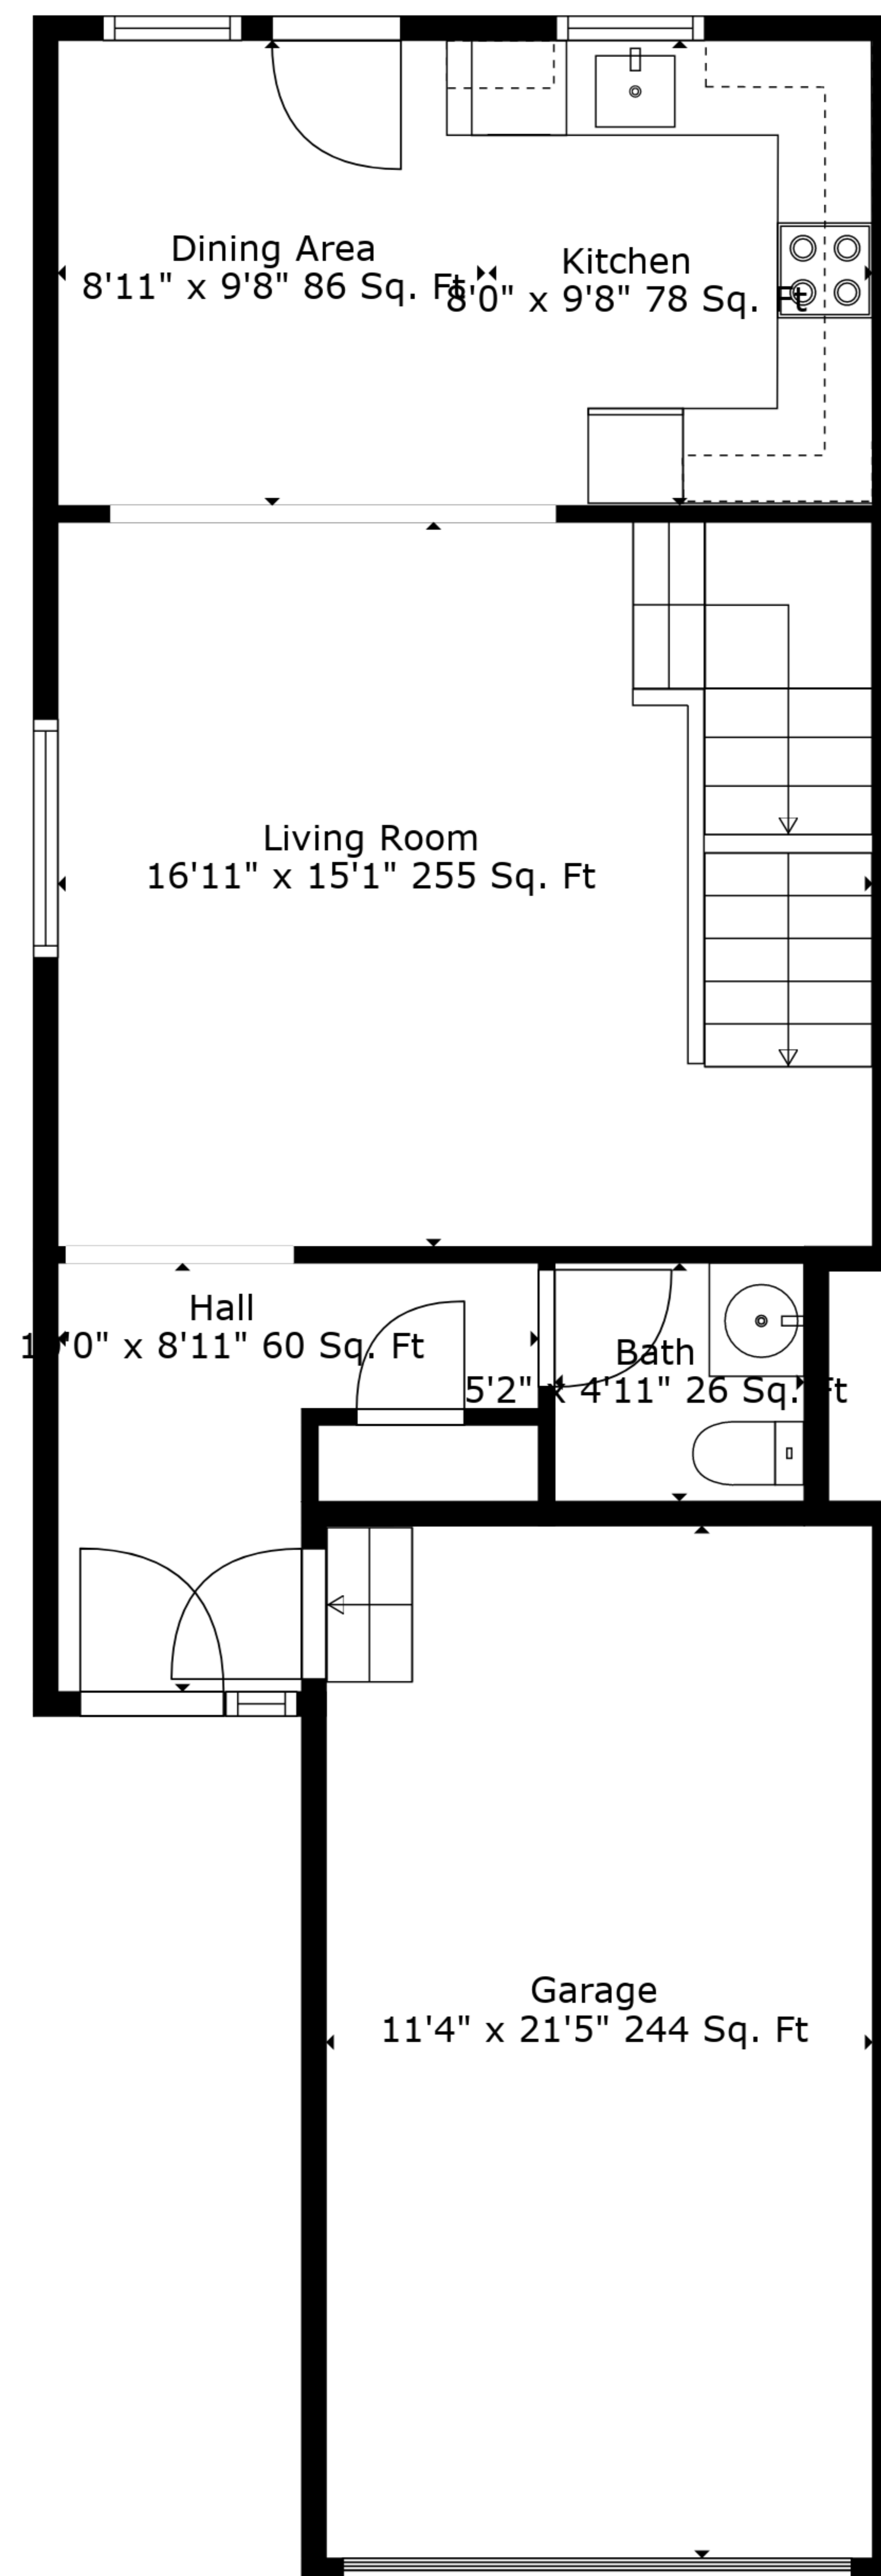

TOTAL: 1521 sq. ft

BELOW GROUND: 327 sq. ft, FLOOR 2: 527 sq. ft, FLOOR 3: 667 sq. ft
 EXCLUDED AREAS: ELECTRICAL ROOM: 207 sq. ft, GARAGE: 244 sq. ft

Measurements Are Deemed Highly Reliable But Not Guaranteed.

Floor 1

Floor 2

Floor 3

TOTAL: 1521 sq. ft

BELOW GROUND: 327 sq. ft, FLOOR 2: 527 sq. ft, FLOOR 3: 667 sq. ft
 EXCLUDED AREAS: ELECTRICAL ROOM: 207 sq. ft, GARAGE: 244 sq. ft

Measurements Are Deemed Highly Reliable But Not Guaranteed.