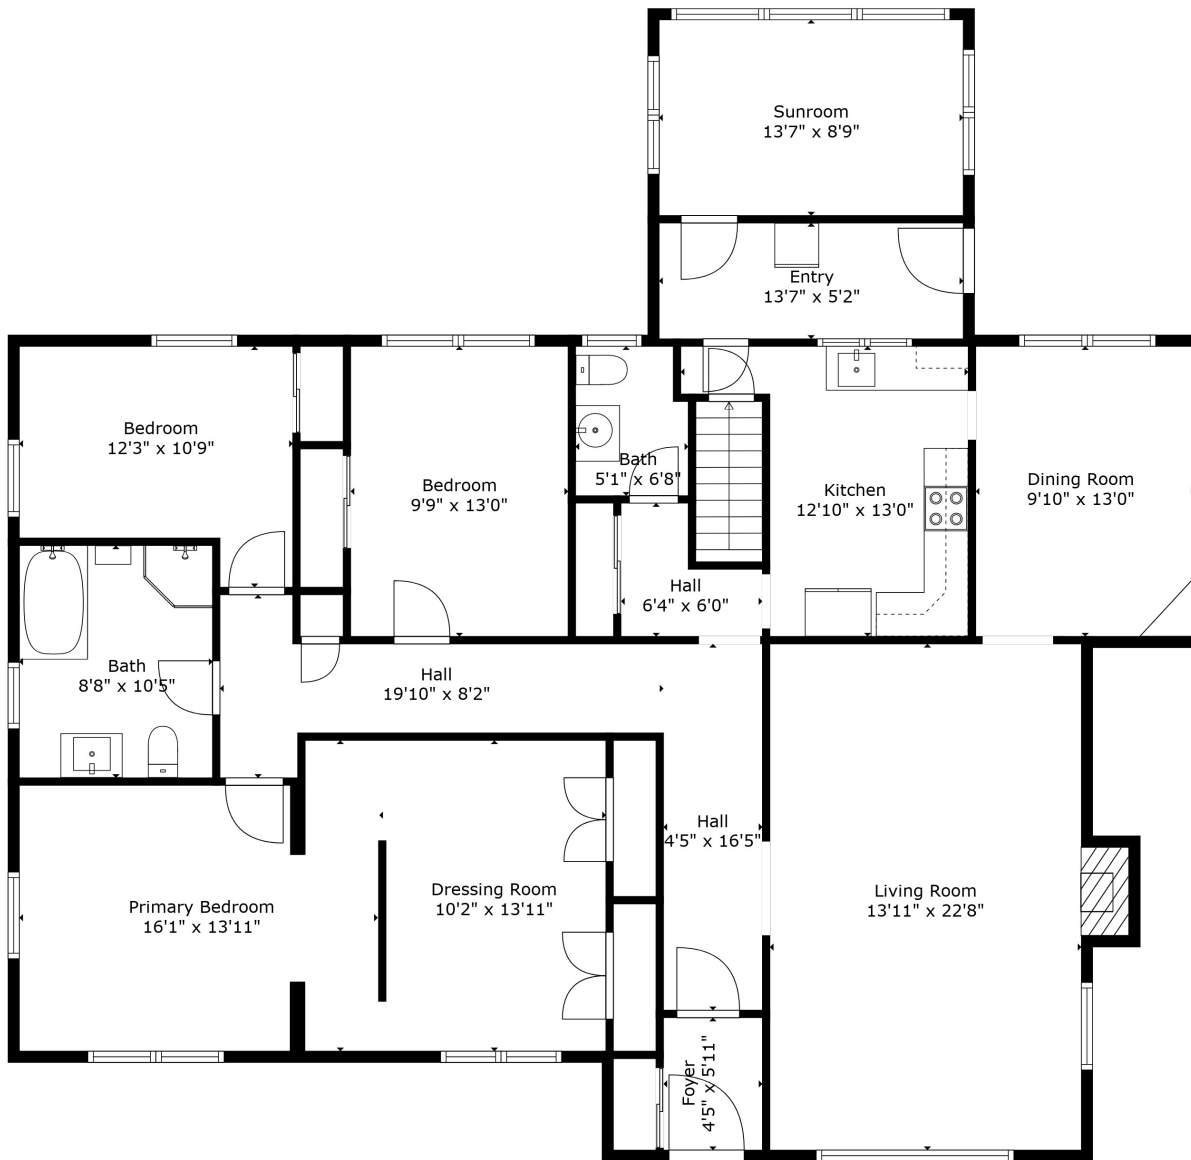

Floor 2

Floor 1

**TOTAL: 3376 sq. ft**  
 Below Ground: 1516 sq. ft, FLOOR 2: 1860 sq. ft  
 EXCLUDED AREAS: FIREPLACE: 6 sq. ft

**TOTAL: 3376 sq. ft**

Below Ground: 1516 sq. ft, FLOOR 2: 1860 sq. ft

EXCLUDED AREAS: FIREPLACE: 6 sq. ft

Measurements Are Calculated By Cubicasa Technology. Deemed Highly Reliable But Not Guaranteed.

**TOTAL: 3376 sq. ft**  
Below Ground: 1516 sq. ft, FLOOR 2: 1860 sq. ft  
EXCLUDED AREAS: FIREPLACE: 6 sq. ft