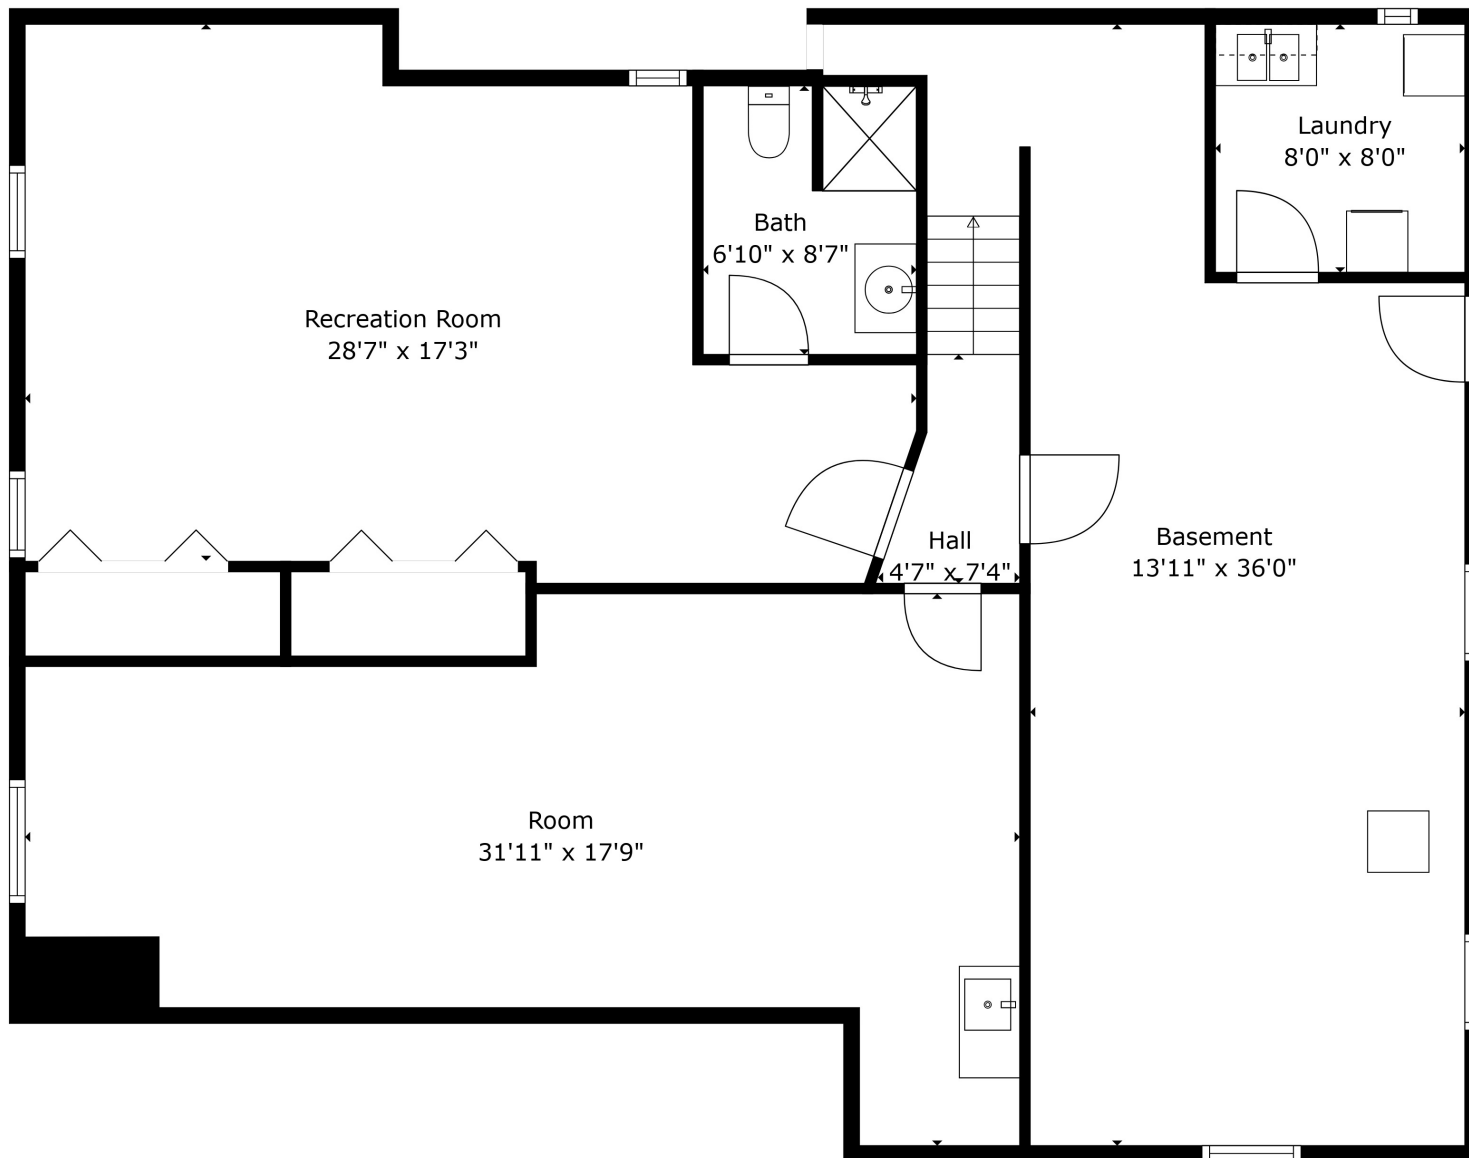

Floor 2

Floor 1

**TOTAL: 3376 sq. ft**  
 Below Ground: 1516 sq. ft, FLOOR 2: 1860 sq. ft  
 EXCLUDED AREAS: FIREPLACE: 6 sq. ft

**TOTAL: 3376 sq. ft**

Below Ground: 1516 sq. ft, FLOOR 2: 1860 sq. ft

EXCLUDED AREAS: FIREPLACE: 6 sq. ft

Measurements Are Calculated By Cubicasa Technology. Deemed Highly Reliable But Not Guaranteed.

**TOTAL: 3376 sq. ft**  
Below Ground: 1516 sq. ft, FLOOR 2: 1860 sq. ft  
EXCLUDED AREAS: FIREPLACE: 6 sq. ft