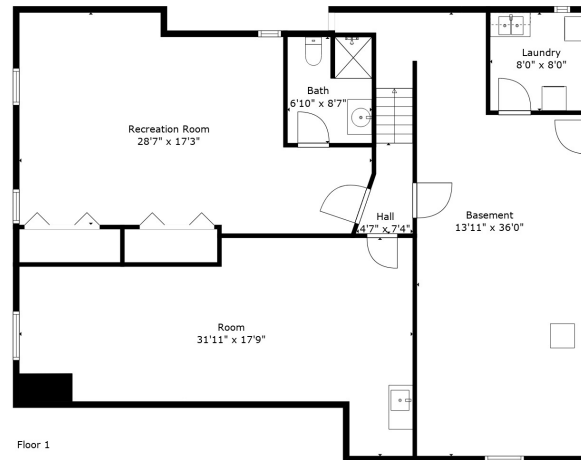

Floor 2

Floor 1

**TOTAL: 3376 sq. ft**  
 Below Ground: 1516 sq. ft, FLOOR 2: 1860 sq. ft  
 EXCLUDED AREAS: FIREPLACE: 6 sq. ft

**TOTAL: 3376 sq. ft**

Below Ground: 1516 sq. ft, FLOOR 2: 1860 sq. ft

EXCLUDED AREAS: FIREPLACE: 6 sq. ft

Measurements Are Calculated By Cubicasa Technology. Deemed Highly Reliable But Not Guaranteed.

**TOTAL: 3376 sq. ft**  
Below Ground: 1516 sq. ft, FLOOR 2: 1860 sq. ft  
EXCLUDED AREAS: FIREPLACE: 6 sq. ft