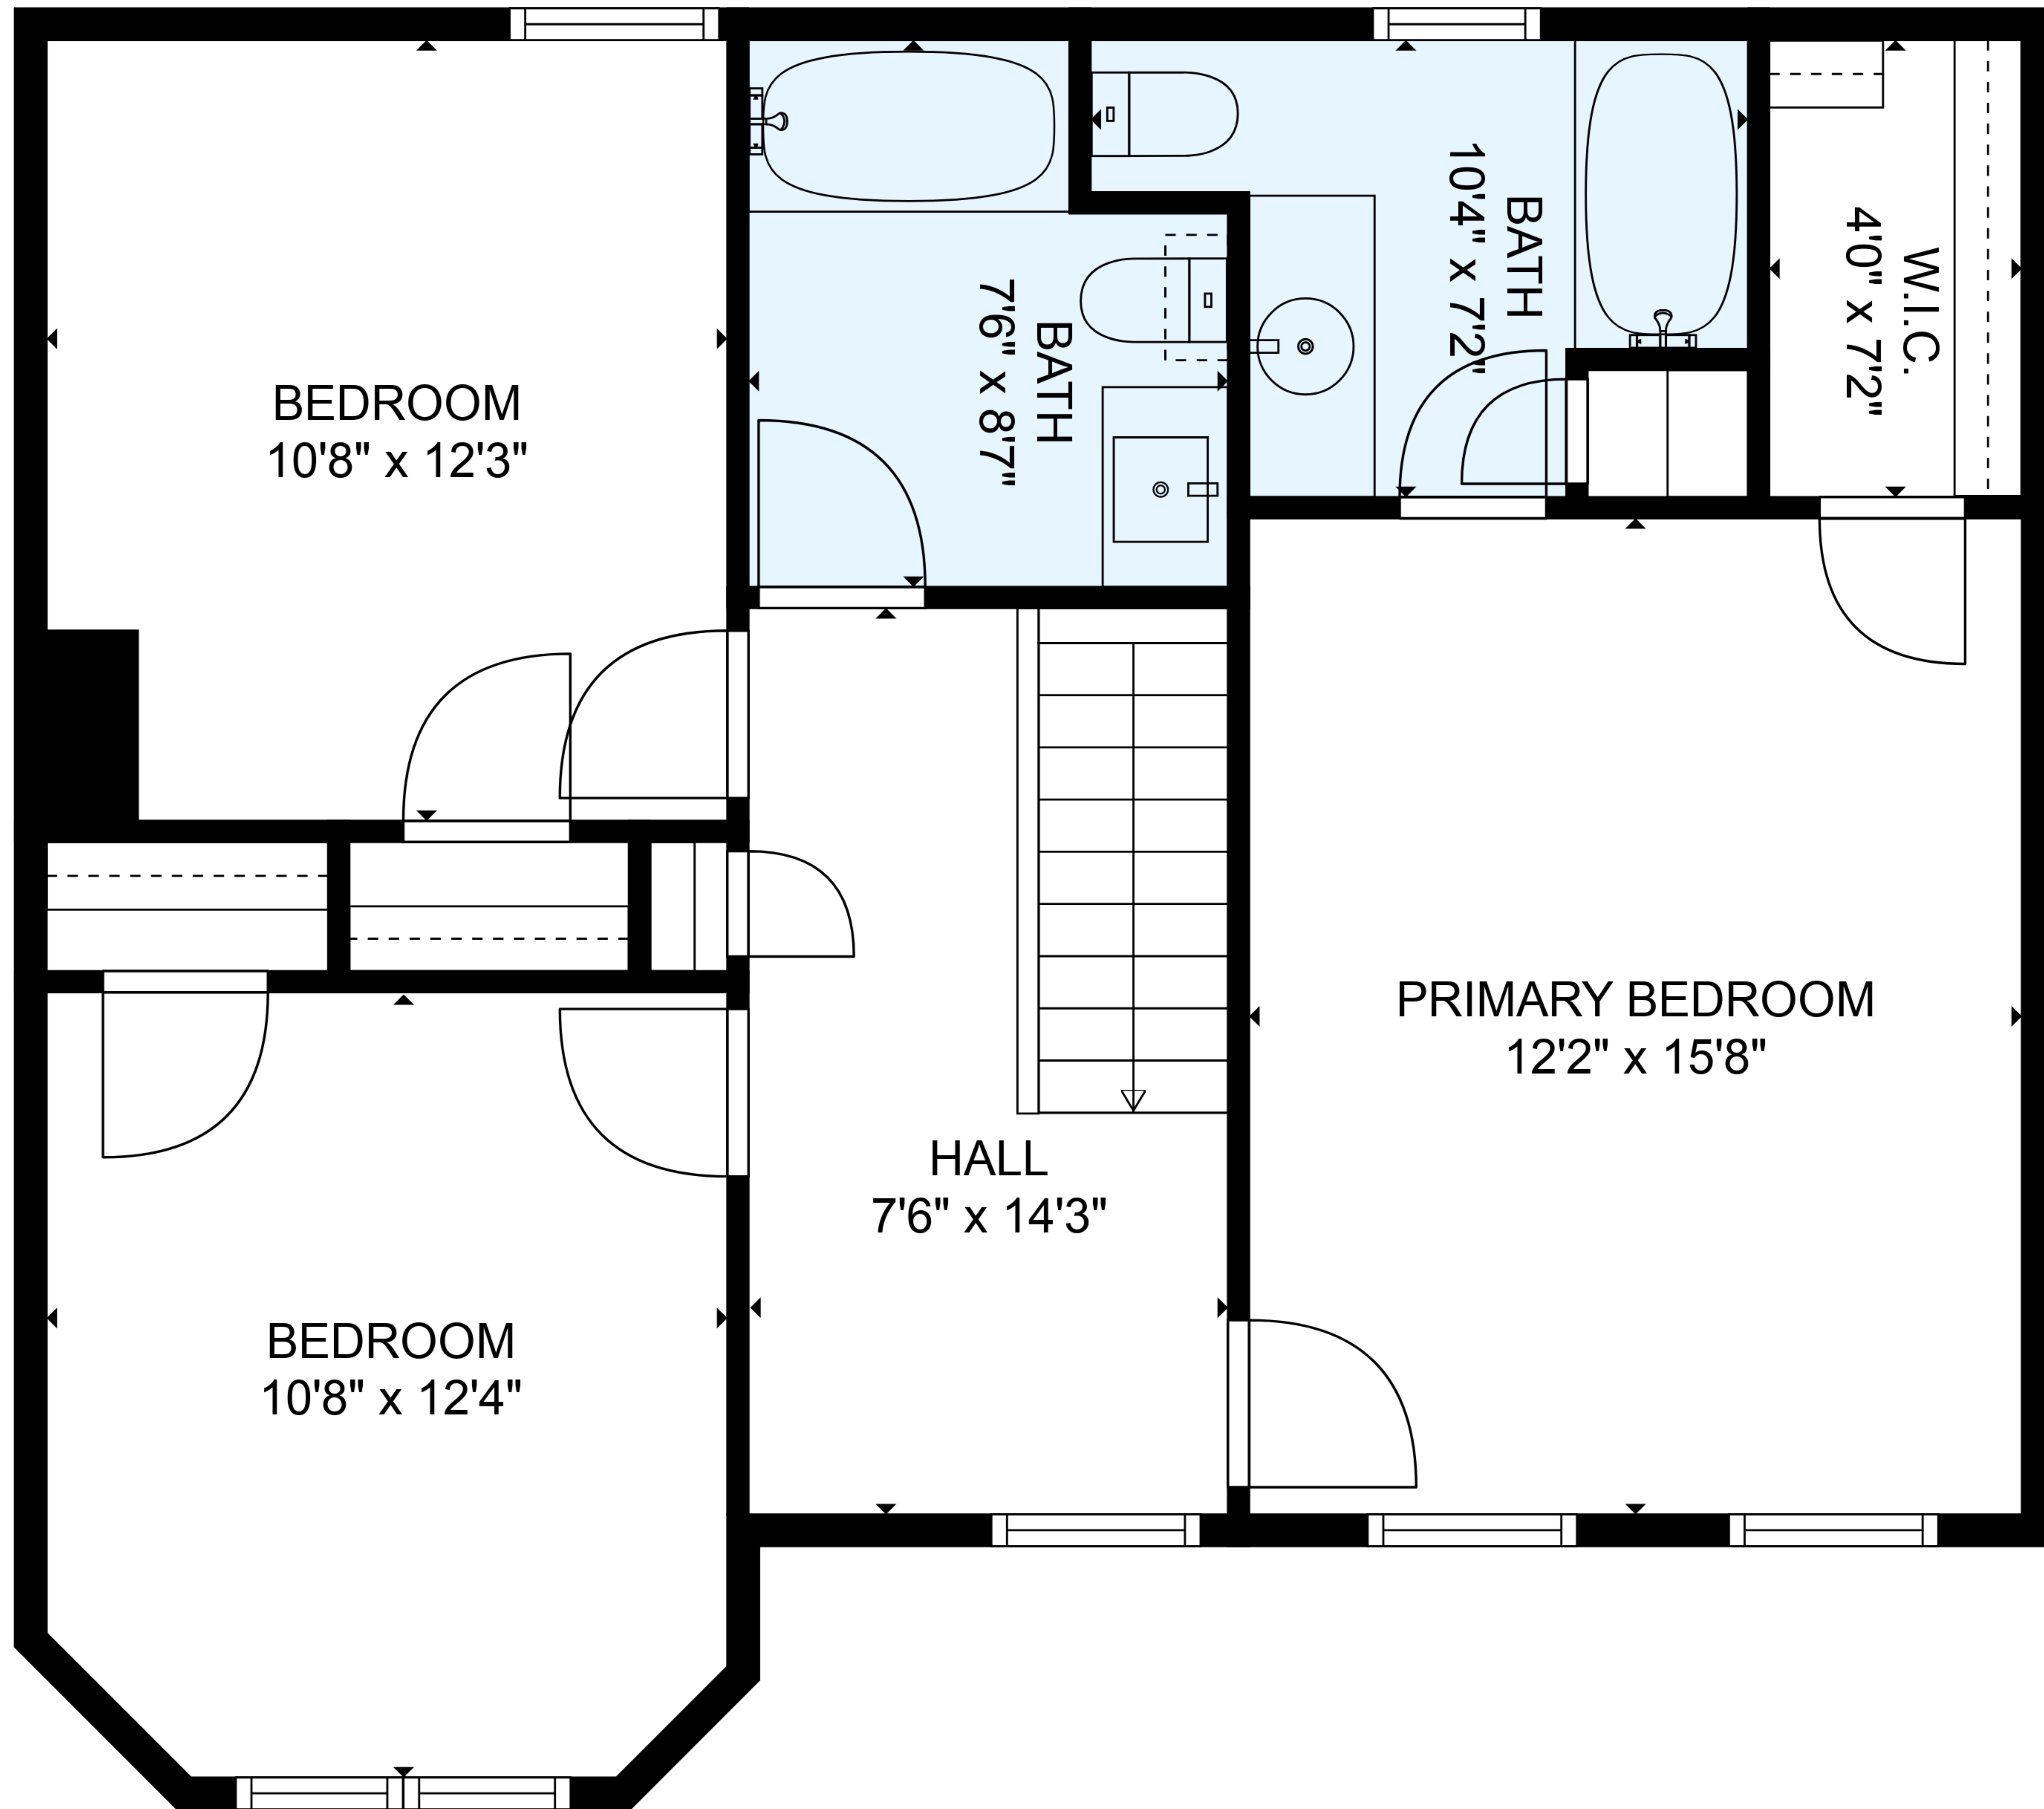

ESTIMATED AREAS
 GLA FLOOR 1: 871 sq. ft EXCLUDED AREAS 8 sq. ft
 GLA FLOOR 2: 817 sq. ft EXCLUDED AREAS 0 sq. ft
 Total GLA 1688 sq. ft, total area 1696 sq. ft

ESTIMATED AREAS
 GLA FLOOR 1: 871 sq. ft EXCLUDED AREAS 8 sq. ft
 GLA FLOOR 2: 817 sq. ft EXCLUDED AREAS 0 sq. ft
 Total GLA 1688 sq. ft, total area 1696 sq. ft

FLOOR 1

FLOOR 2

ESTIMATED AREAS
 GLA FLOOR 1: 871 sq. ft EXCLUDED AREAS 8 sq. ft
 GLA FLOOR 2: 817 sq. ft EXCLUDED AREAS 0 sq. ft
 Total GLA 1688 sq. ft, total area 1696 sq. ft