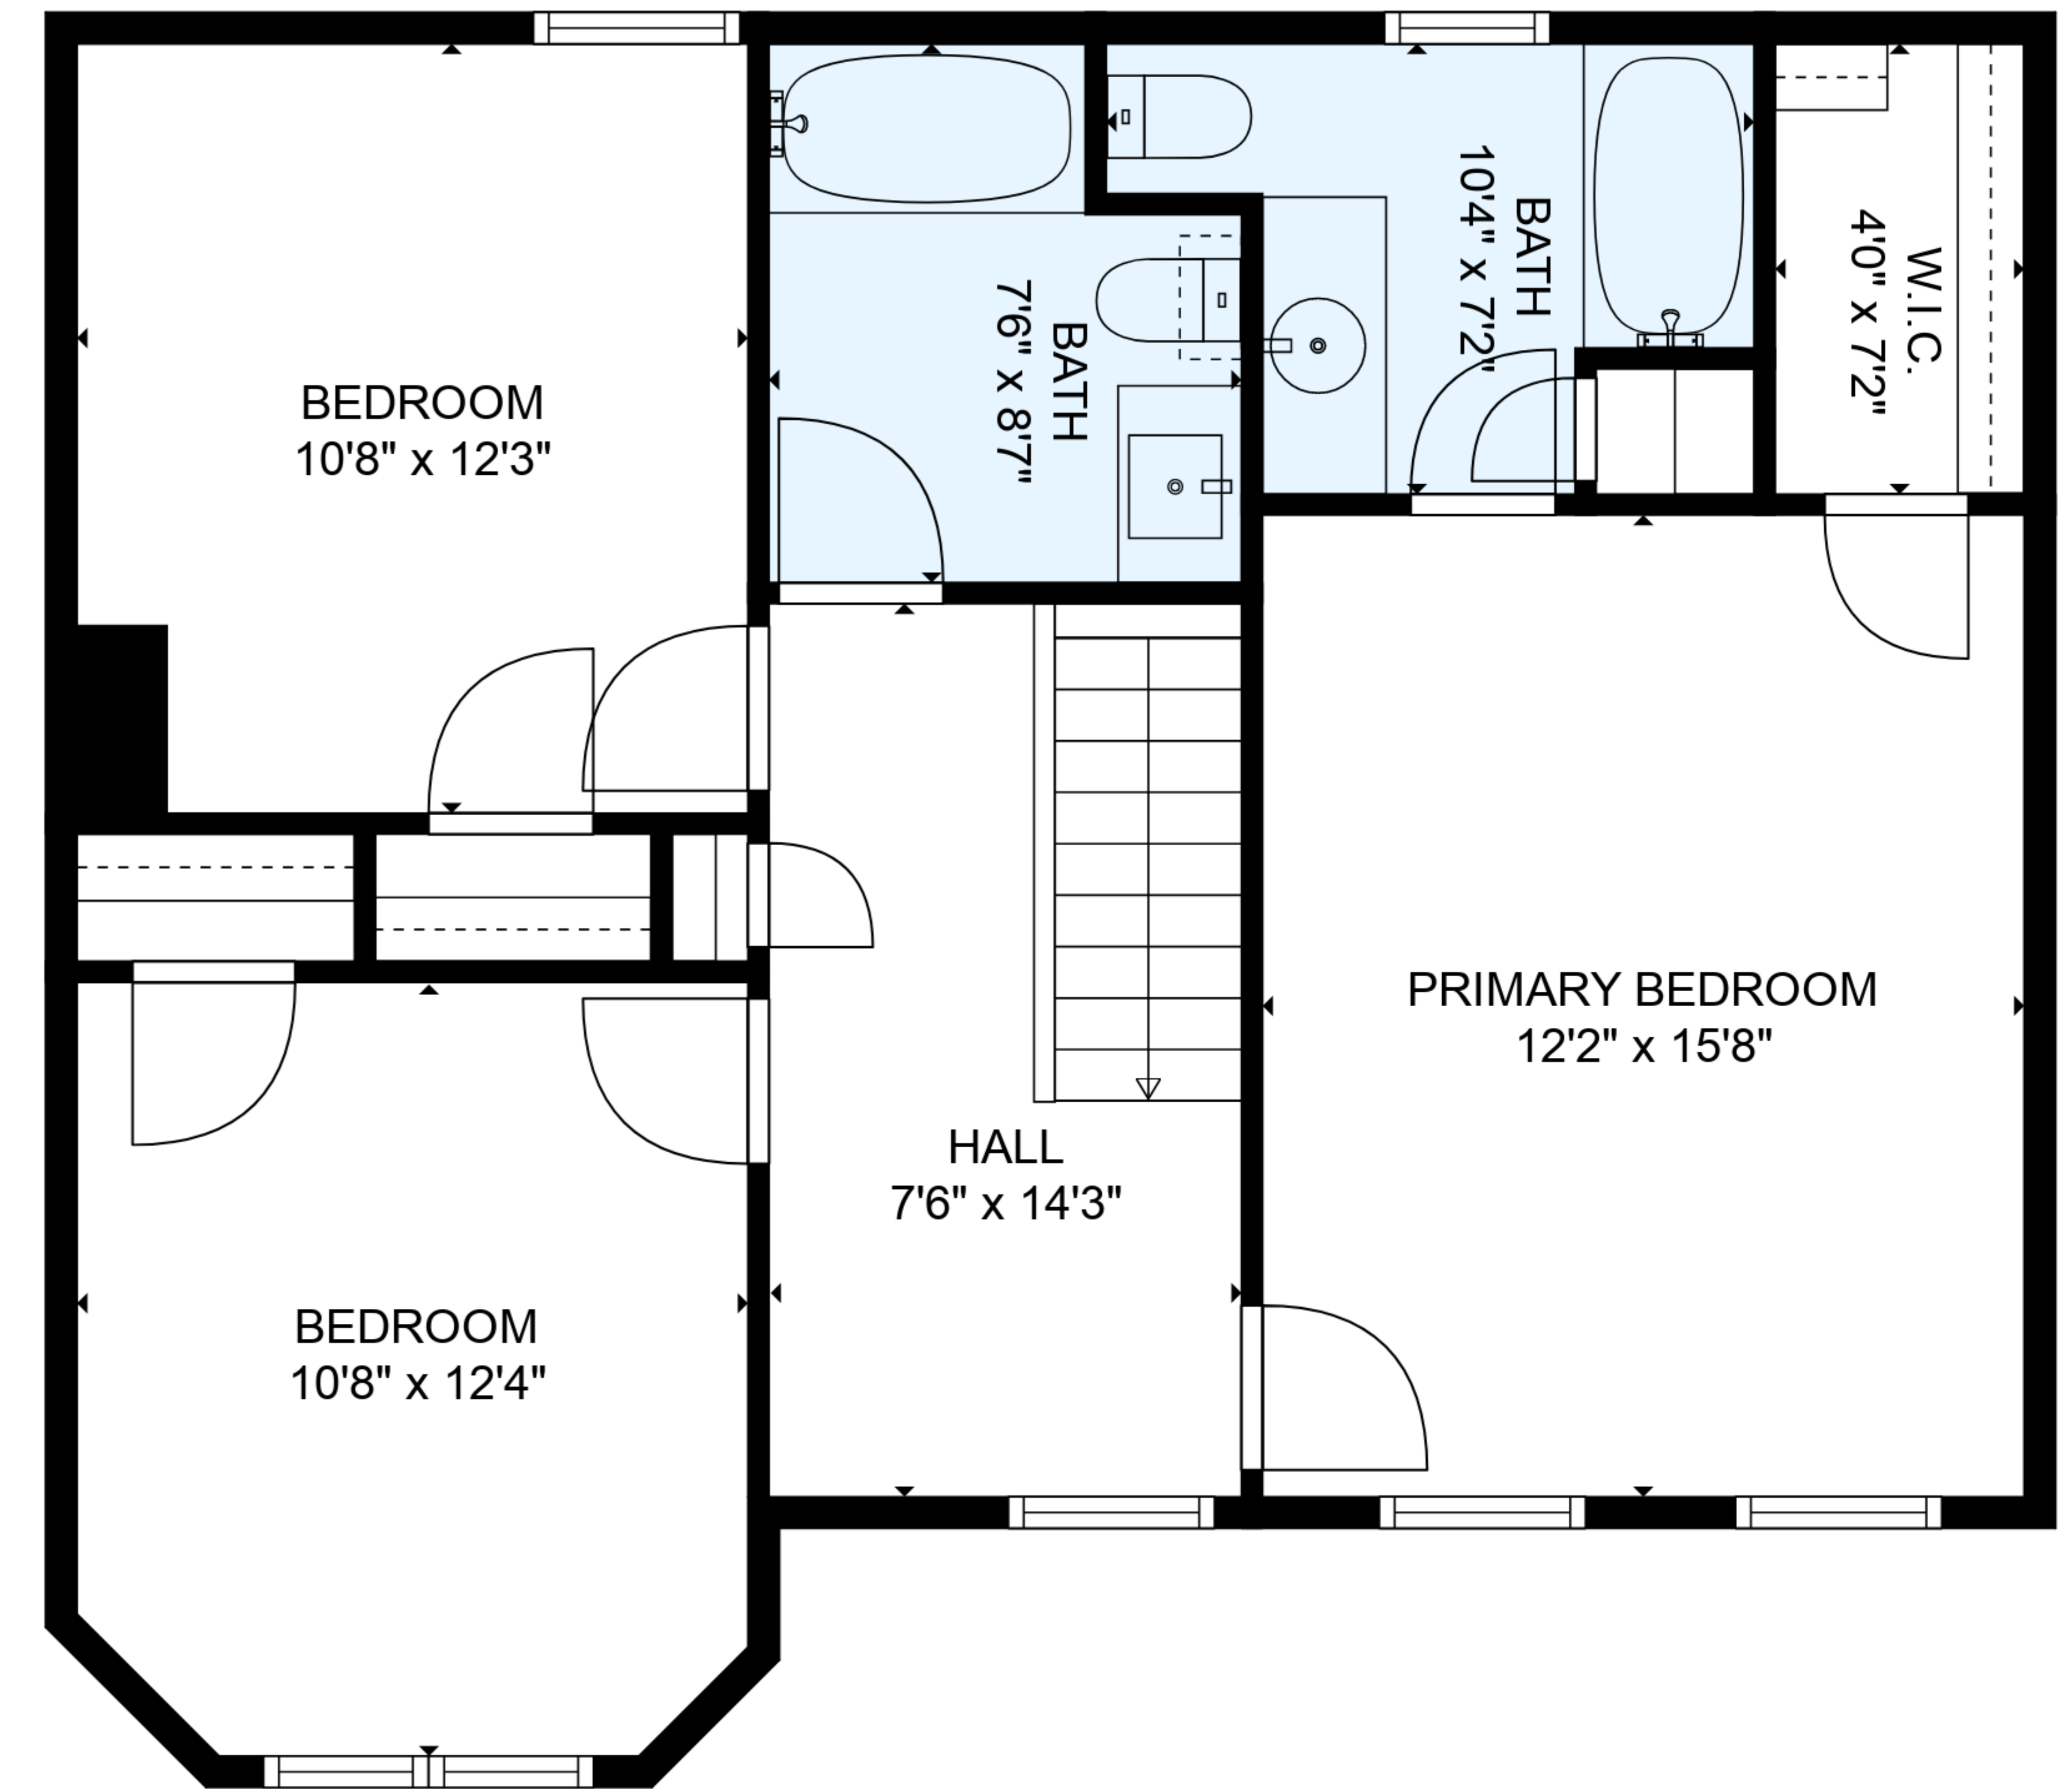

ESTIMATED AREAS
 GLA FLOOR 1: 871 sq. ft EXCLUDED AREAS 8 sq. ft
 GLA FLOOR 2: 817 sq. ft EXCLUDED AREAS 0 sq. ft
 Total GLA 1688 sq. ft, total area 1696 sq. ft

ESTIMATED AREAS
 GLA FLOOR 1: 871 sq. ft EXCLUDED AREAS 8 sq. ft
 GLA FLOOR 2: 817 sq. ft EXCLUDED AREAS 0 sq. ft
 Total GLA 1688 sq. ft, total area 1696 sq. ft

FLOOR 1

FLOOR 2

ESTIMATED AREAS
 GLA FLOOR 1: 871 sq. ft EXCLUDED AREAS 8 sq. ft
 GLA FLOOR 2: 817 sq. ft EXCLUDED AREAS 0 sq. ft
 Total GLA 1688 sq. ft, total area 1696 sq. ft