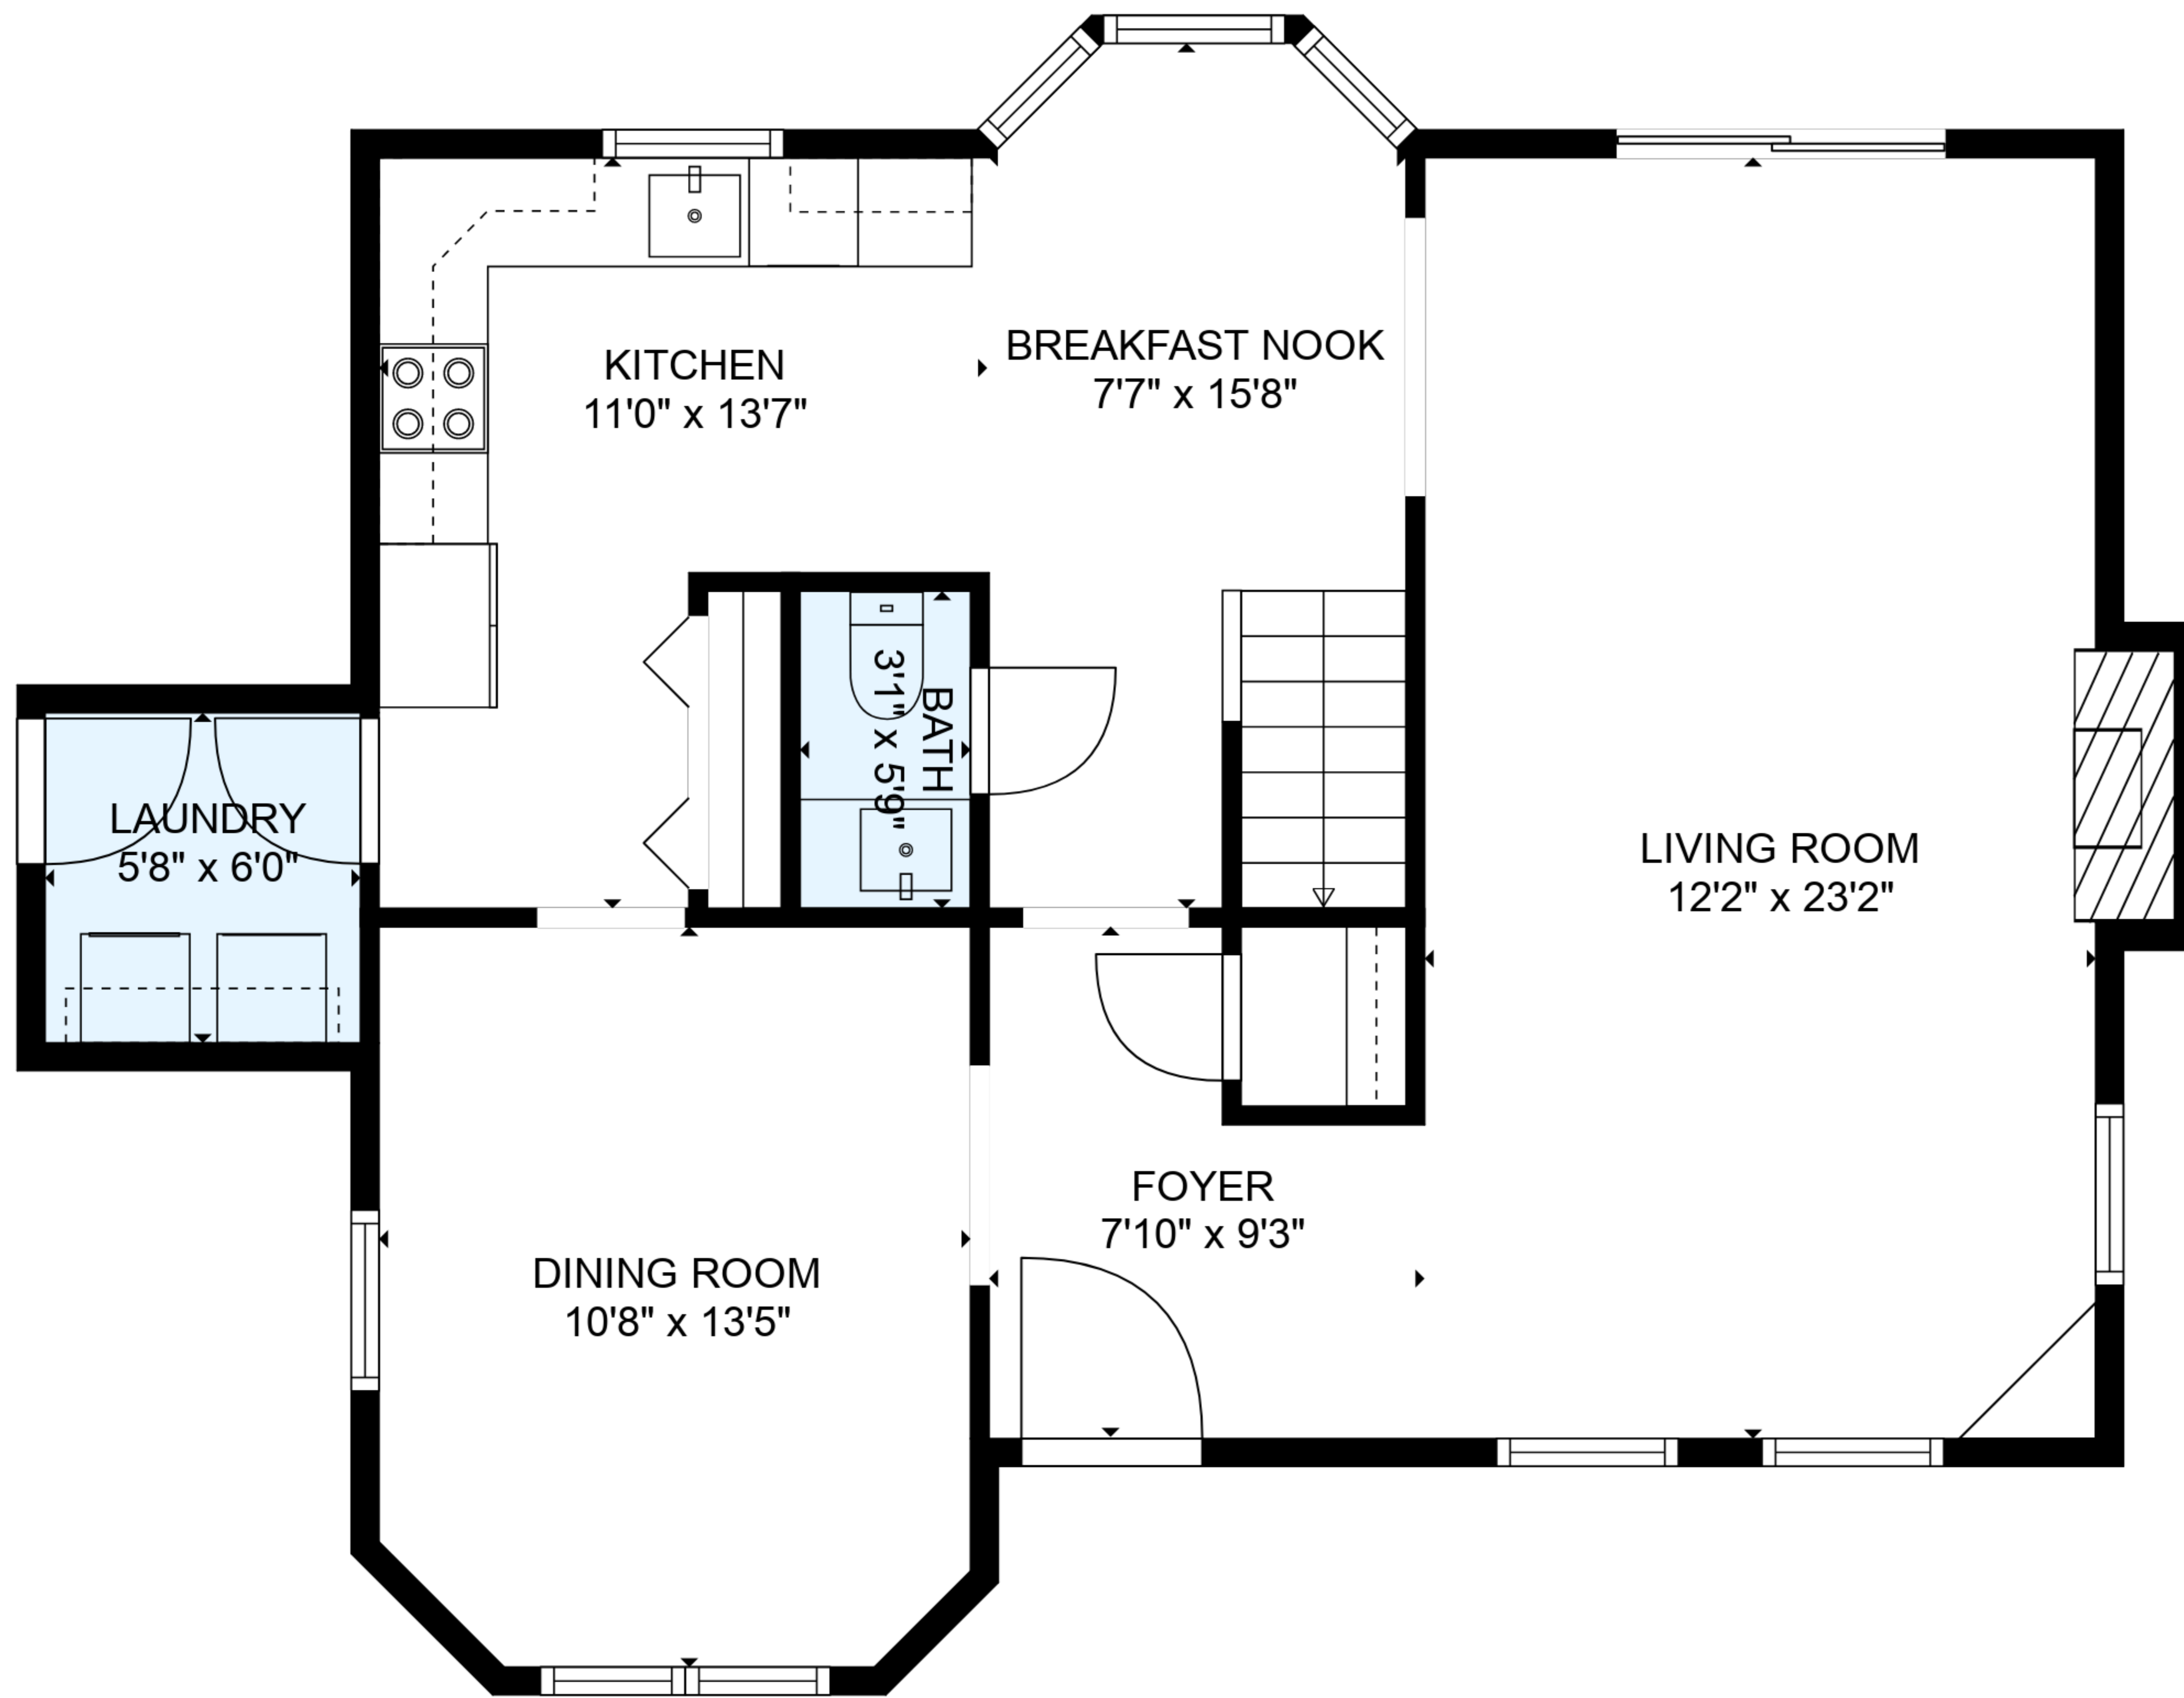

ESTIMATED AREAS
 GLA FLOOR 1: 871 sq. ft EXCLUDED AREAS 8 sq. ft
 GLA FLOOR 2: 817 sq. ft EXCLUDED AREAS 0 sq. ft
 Total GLA 1688 sq. ft, total area 1696 sq. ft

ESTIMATED AREAS
 GLA FLOOR 1: 871 sq. ft EXCLUDED AREAS 8 sq. ft
 GLA FLOOR 2: 817 sq. ft EXCLUDED AREAS 0 sq. ft
 Total GLA 1688 sq. ft, total area 1696 sq. ft

FLOOR 1

FLOOR 2

ESTIMATED AREAS
 GLA FLOOR 1: 871 sq. ft EXCLUDED AREAS 8 sq. ft
 GLA FLOOR 2: 817 sq. ft EXCLUDED AREAS 0 sq. ft
 Total GLA 1688 sq. ft, total area 1696 sq. ft