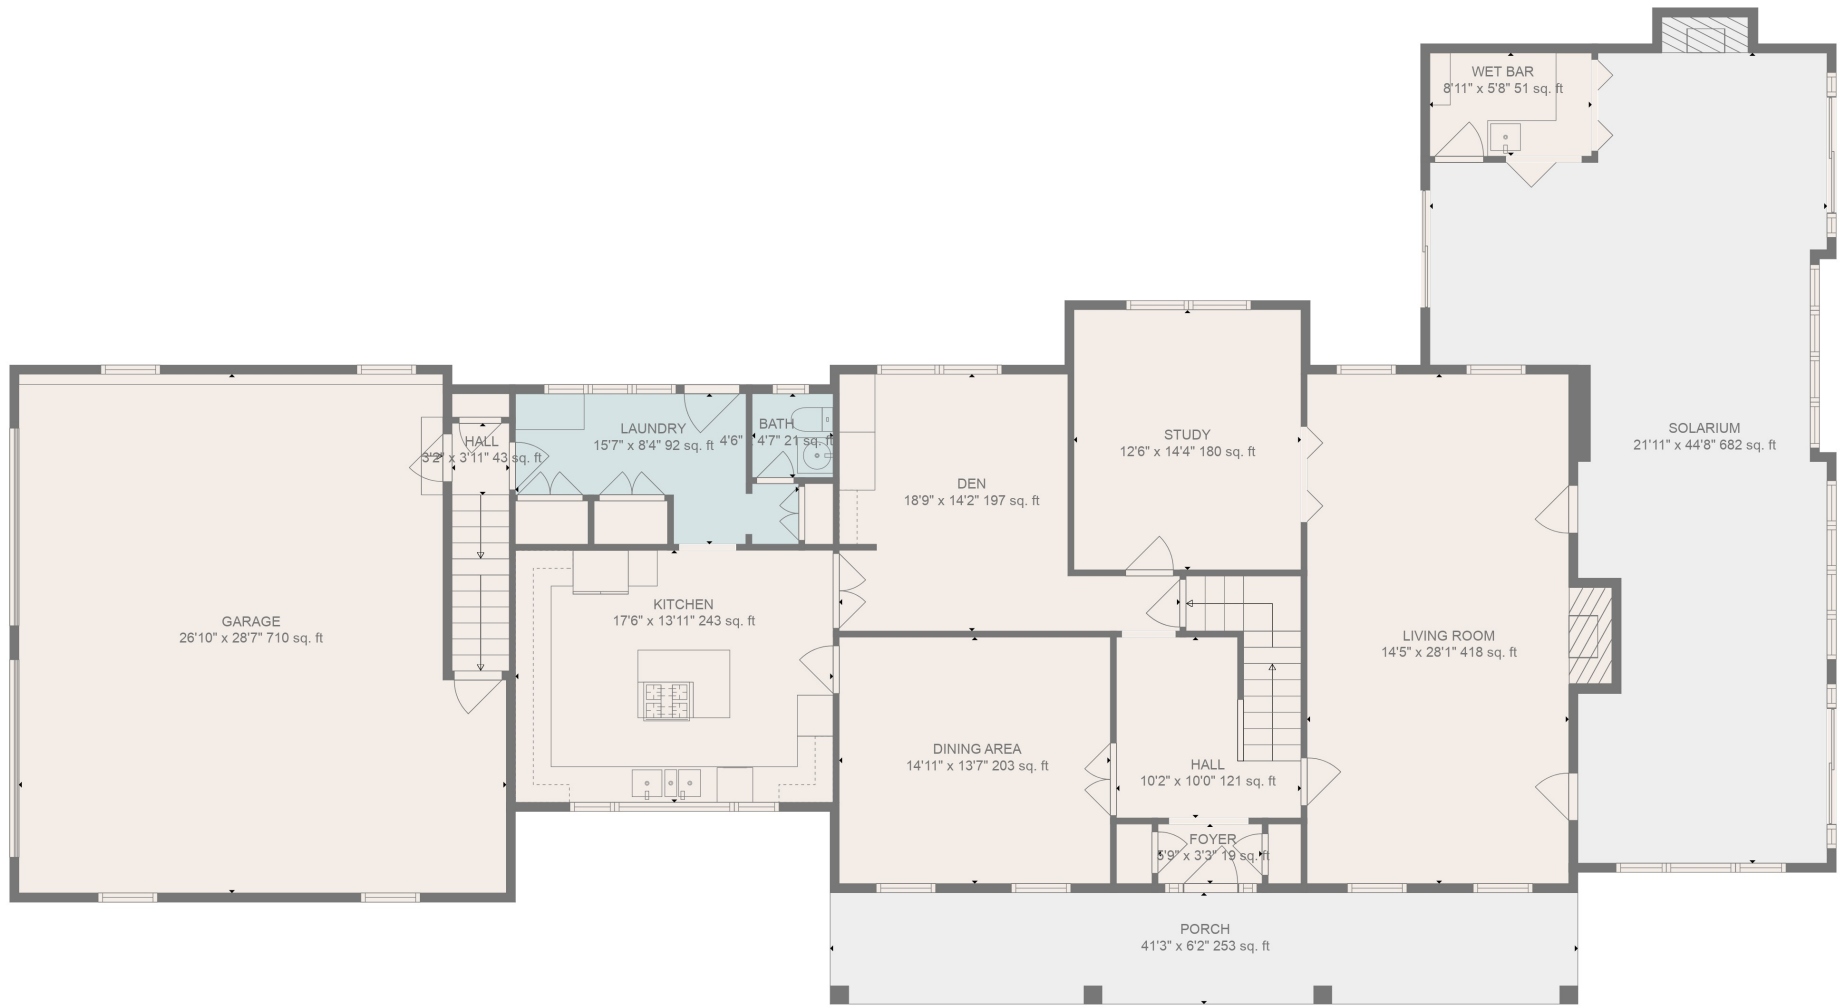

Total scanned area: 7589 sq. ft

SIZES AND DIMENSIONS ARE APPROXIMATE, ACTUAL MAY VARY.

Total scanned area: 7589 sq. ft

SIZES AND DIMENSIONS ARE APPROXIMATE, ACTUAL MAY VARY.

Total scanned area: 7589 sq. ft

SIZES AND DIMENSIONS ARE APPROXIMATE, ACTUAL MAY VARY.

Total scanned area: 7589 sq. ft

SIZES AND DIMENSIONS ARE APPROXIMATE, ACTUAL MAY VARY.