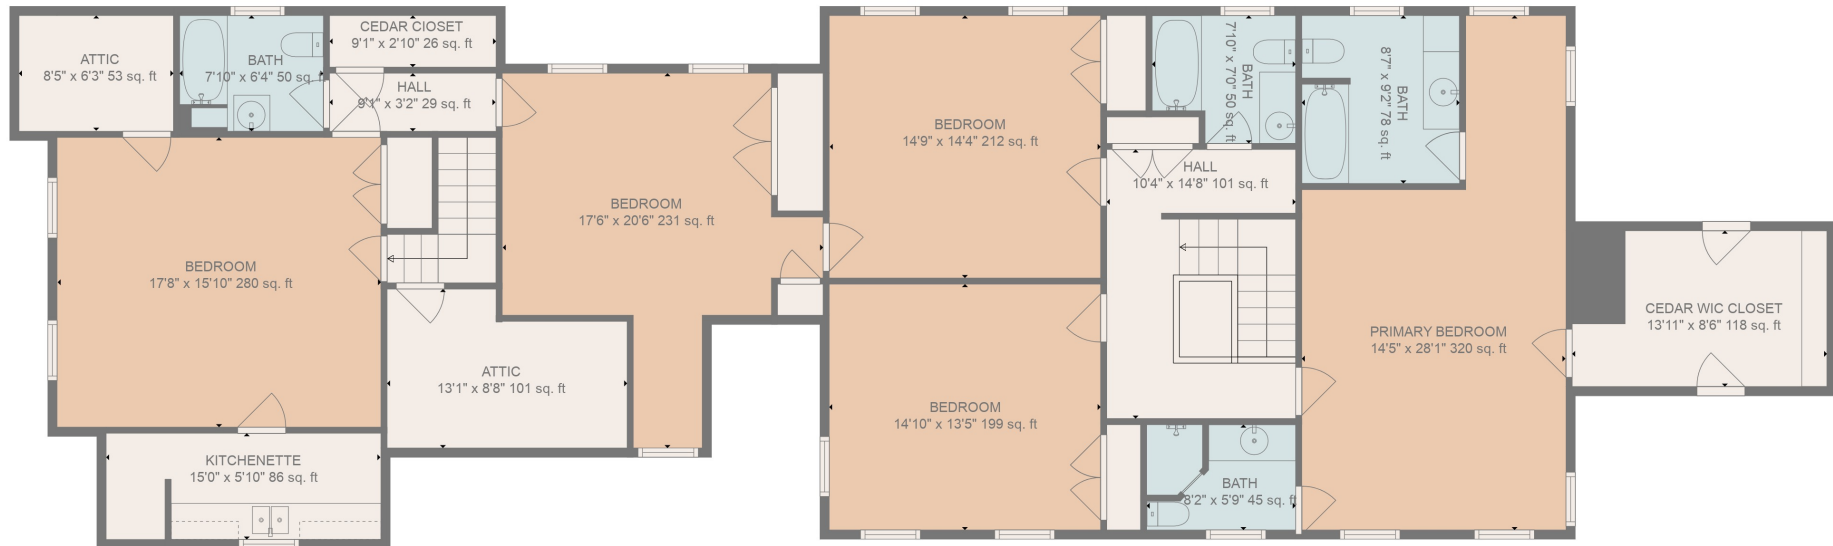

Total scanned area: 7589 sq. ft

SIZES AND DIMENSIONS ARE APPROXIMATE, ACTUAL MAY VARY.

Total scanned area: 7589 sq. ft

SIZES AND DIMENSIONS ARE APPROXIMATE, ACTUAL MAY VARY.

Total scanned area: 7589 sq. ft

SIZES AND DIMENSIONS ARE APPROXIMATE, ACTUAL MAY VARY.

Total scanned area: 7589 sq. ft

SIZES AND DIMENSIONS ARE APPROXIMATE, ACTUAL MAY VARY.