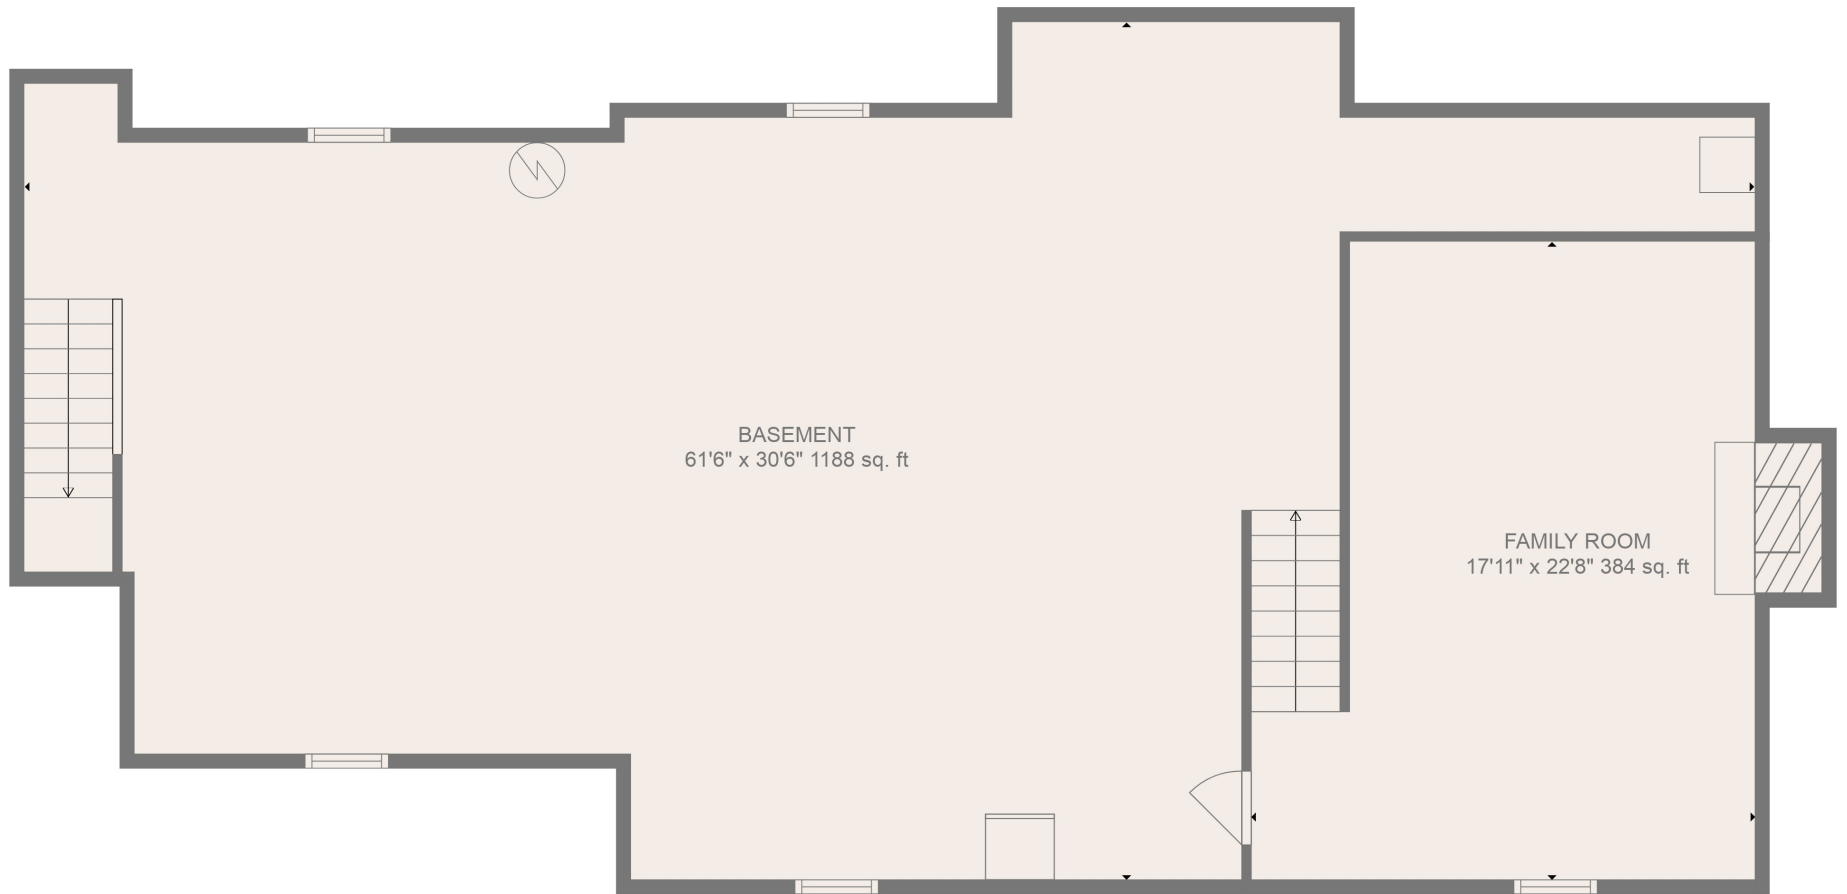

Total scanned area: 7589 sq. ft

SIZES AND DIMENSIONS ARE APPROXIMATE, ACTUAL MAY VARY.

Total scanned area: 7589 sq. ft

SIZES AND DIMENSIONS ARE APPROXIMATE, ACTUAL MAY VARY.

Total scanned area: 7589 sq. ft

SIZES AND DIMENSIONS ARE APPROXIMATE, ACTUAL MAY VARY.

Total scanned area: 7589 sq. ft

SIZES AND DIMENSIONS ARE APPROXIMATE, ACTUAL MAY VARY.