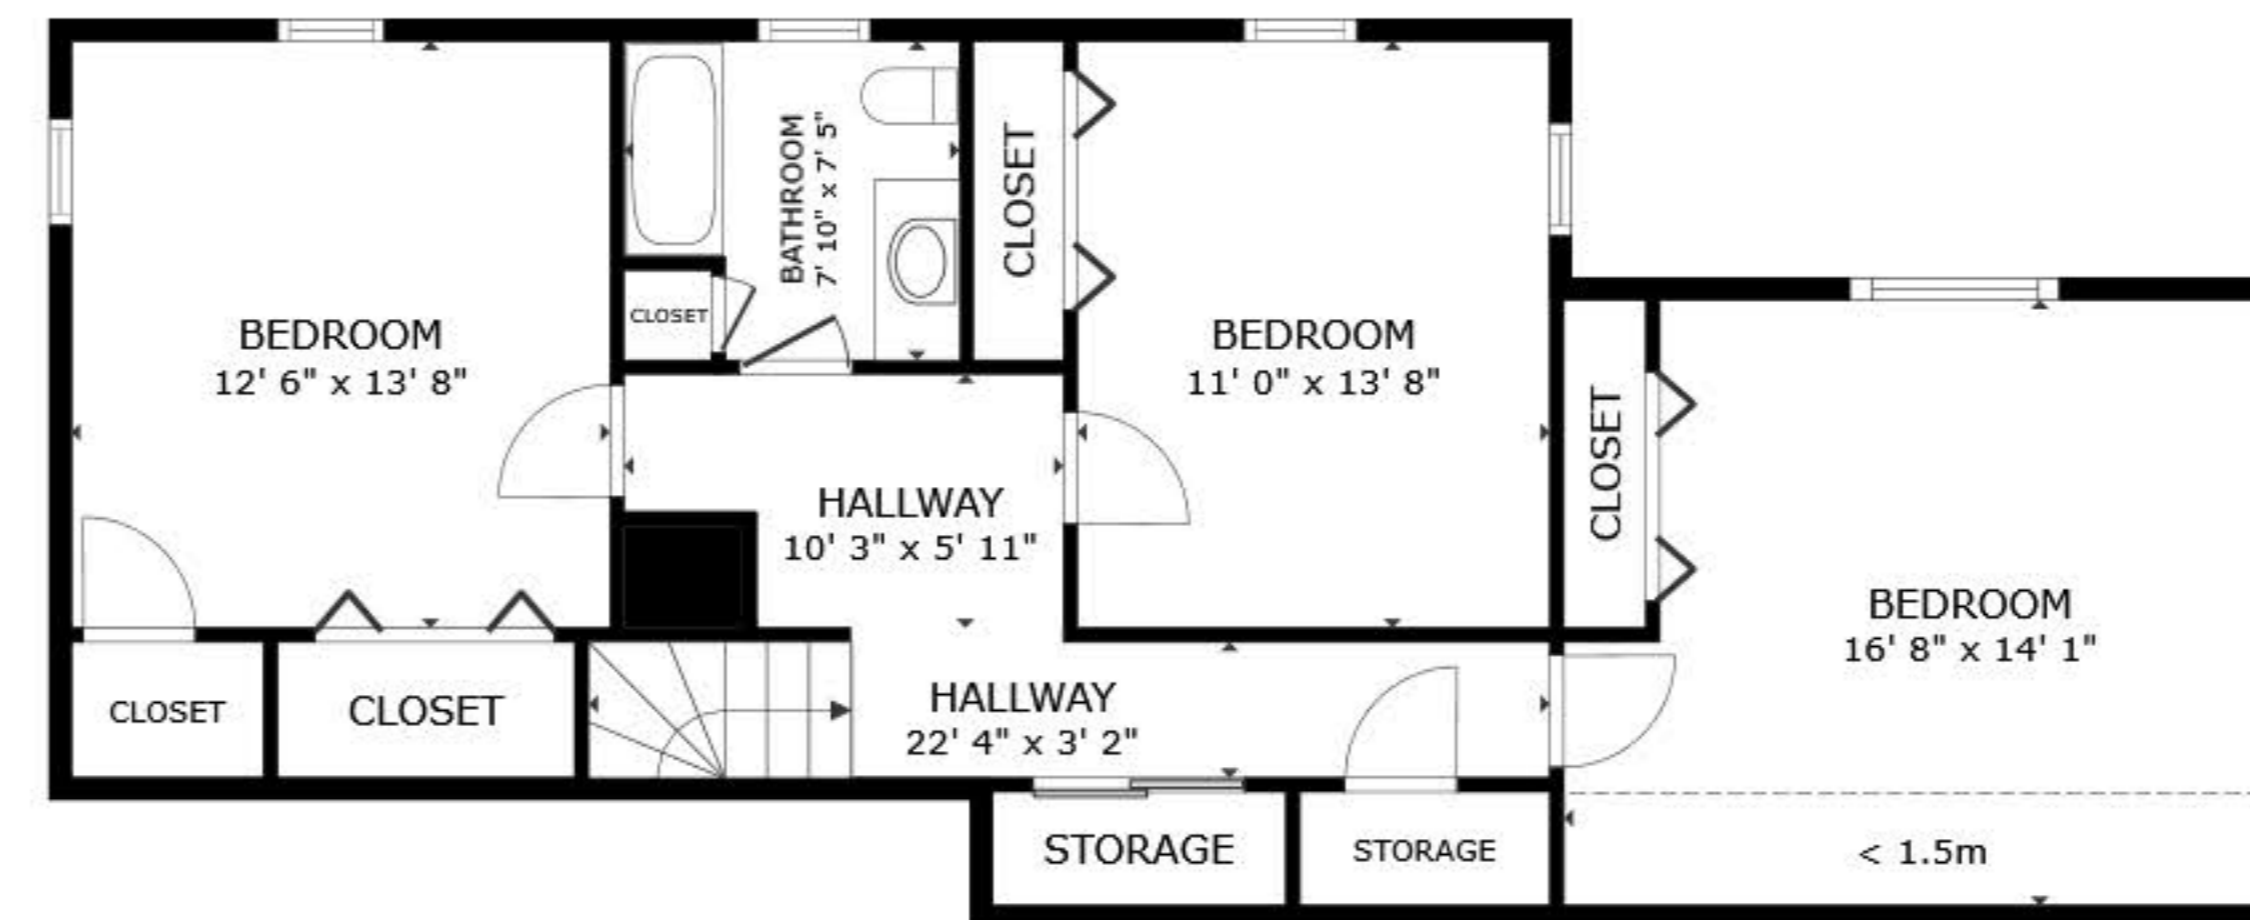

FLOOR 1

FLOOR 2

FLOOR 3

GROSS INTERNAL AREA  
 FLOOR 1 1,013 sq.ft. FLOOR 2 1,767 sq.ft. FLOOR 3 824 sq.ft.  
 EXCLUDED AREAS : REDUCED HEADROOM 44 sq.ft.  
 TOTAL : 3,603 sq.ft.

SIZES AND DIMENSIONS ARE APPROXIMATE, ACTUAL MAY VARY.