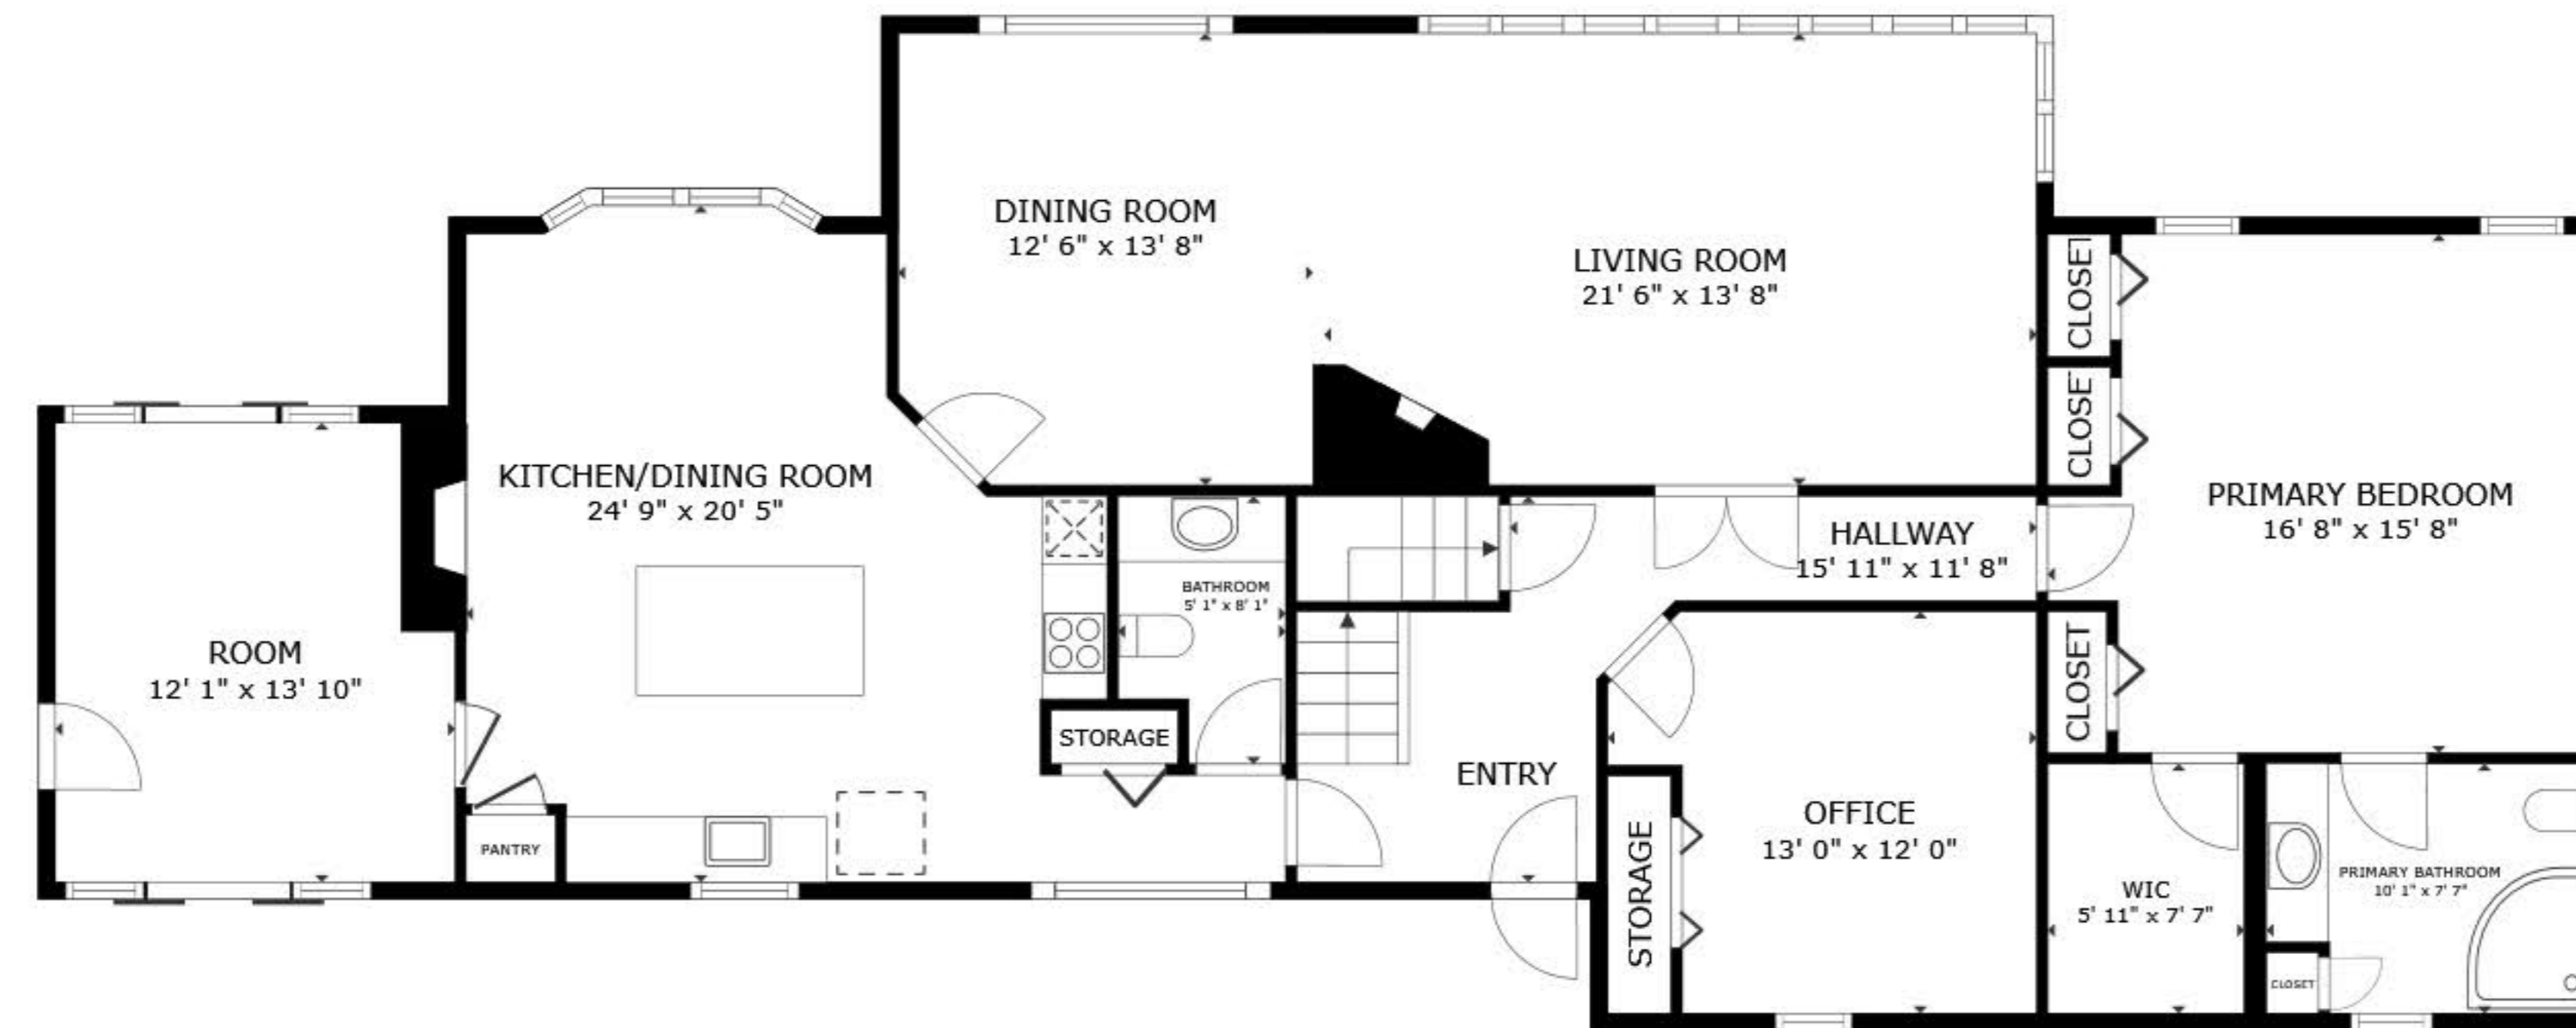

FLOOR 1

FLOOR 2

FLOOR 3

GROSS INTERNAL AREA  
 FLOOR 1 1,013 sq.ft. FLOOR 2 1,767 sq.ft. FLOOR 3 824 sq.ft.  
 EXCLUDED AREAS : REDUCED HEADROOM 44 sq.ft.  
 TOTAL : 3,603 sq.ft.

SIZES AND DIMENSIONS ARE APPROXIMATE, ACTUAL MAY VARY.