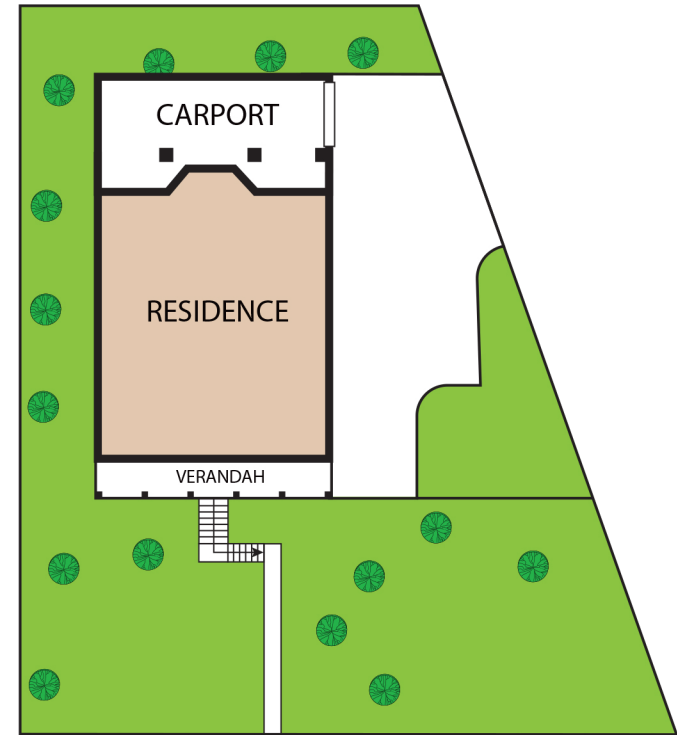

FIRST FLOOR

LOWER FLOOR

24 Park Drive, Osprey 34229  
TOTAL APPROX. FLOOR AREA 1,879 SQ.FT

Whilst every attempt has been made to ensure the accuracy of the floor plan contained here, measurements of doors, windows, rooms and any other items are approximate and no responsibility is taken for any error, omission, or misstatement. This plan is for illustrative purposes only and should be used as such by any prospective purchaser.