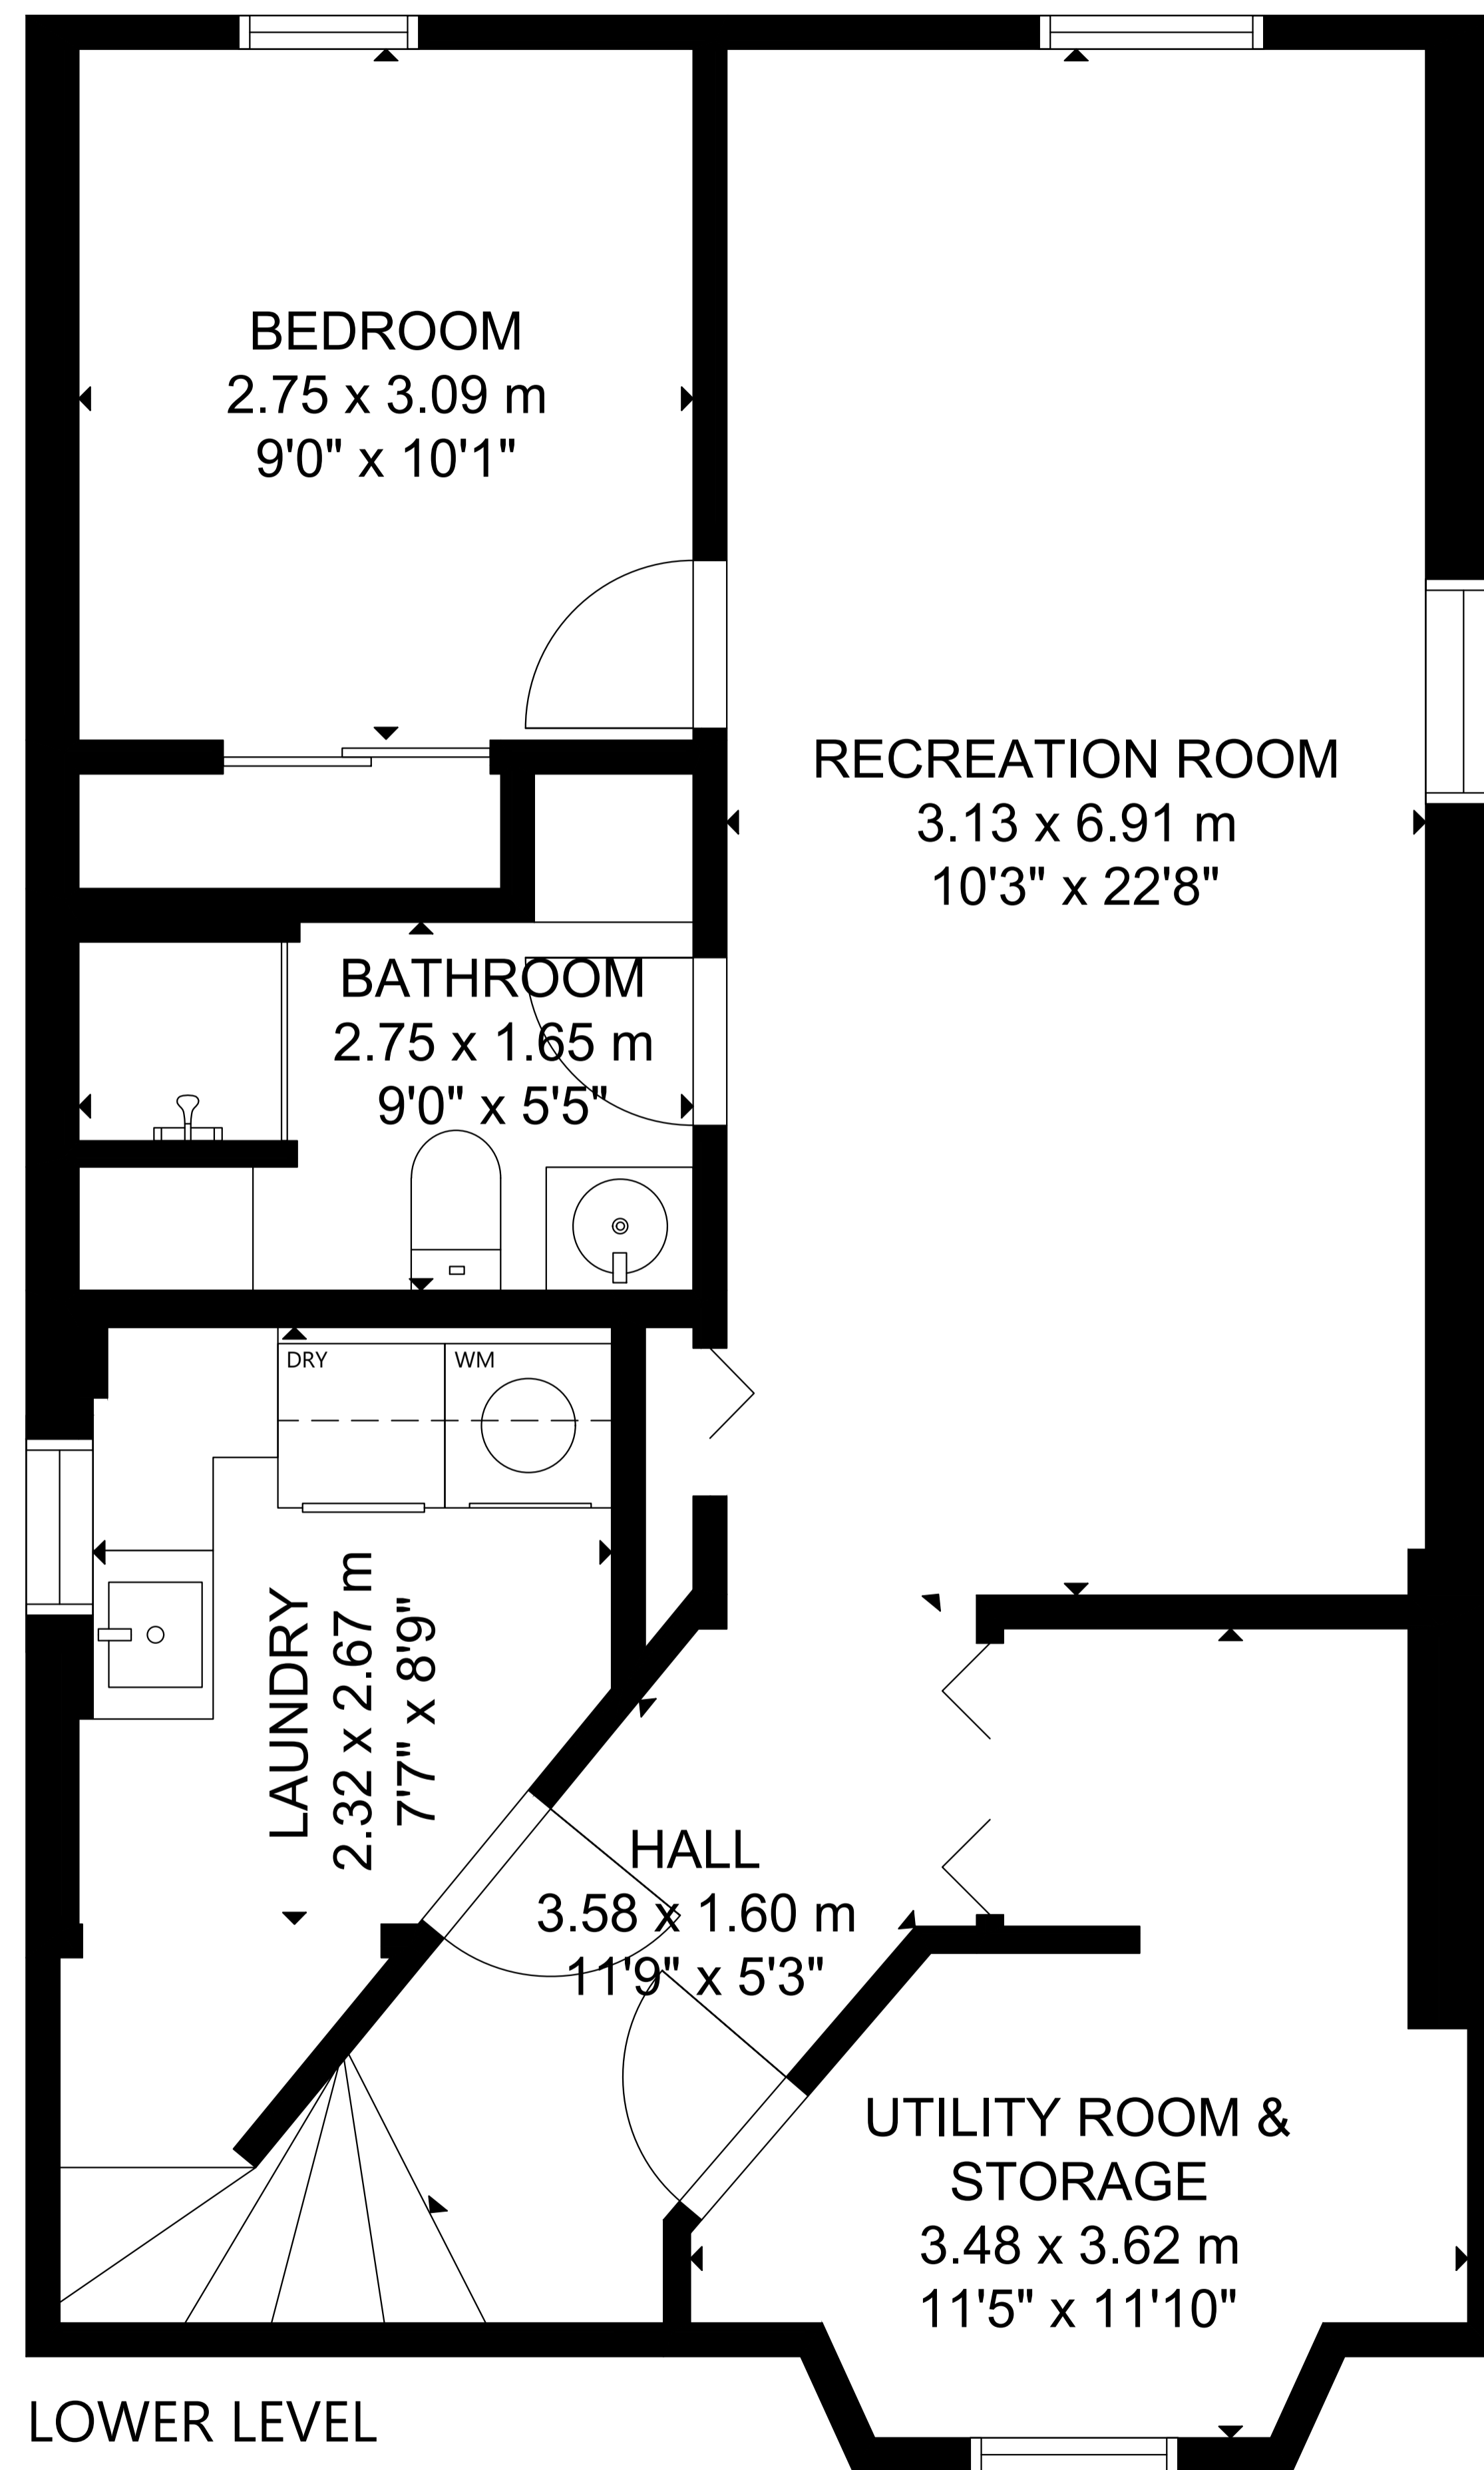

661 Cosburn Avenue

GROSS INTERNAL AREA

MAIN LEVEL: 673 sq ft, LOWER LEVEL: 709 sq ft

TOTAL: 1,382 sq ft

SIZE AND DIMENSIONS ARE APPROXIMATE, ACTUAL MAY VARY.