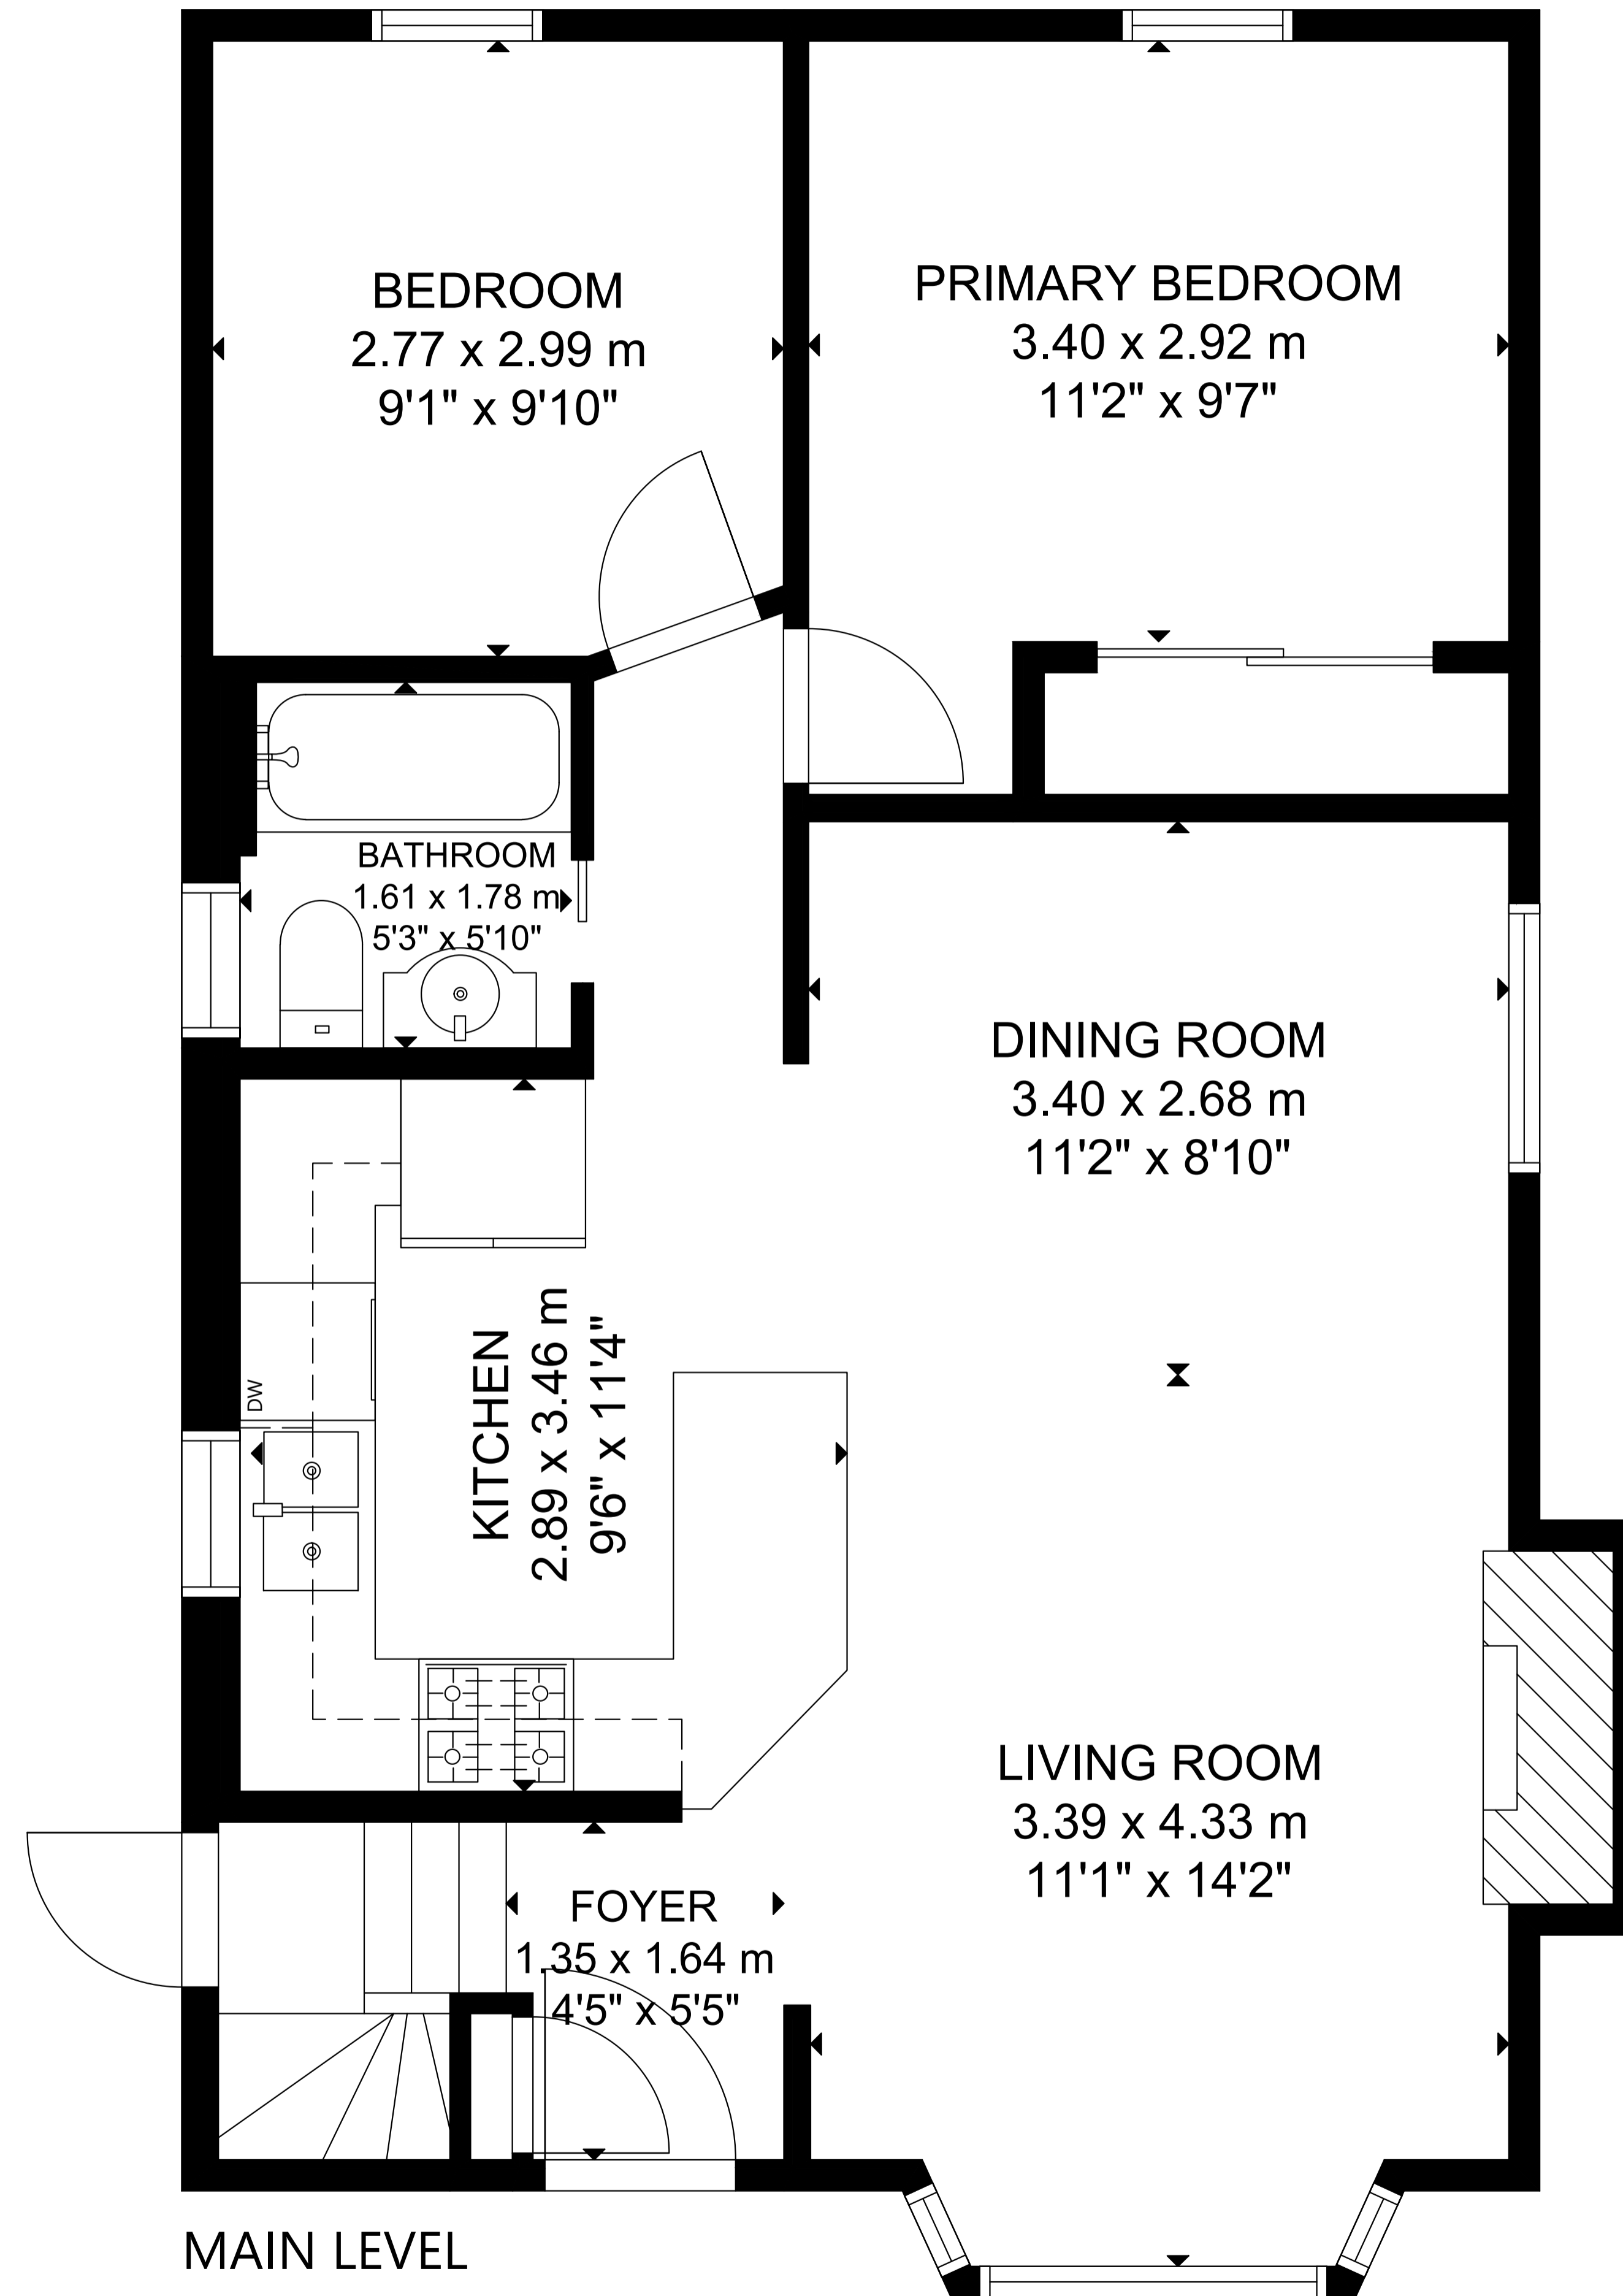

661 Cosburn Avenue

GROSS INTERNAL AREA

MAIN LEVEL: 673 sq ft, LOWER LEVEL: 709 sq ft

TOTAL: 1,382 sq ft

SIZE AND DIMENSIONS ARE APPROXIMATE, ACTUAL MAY VARY.