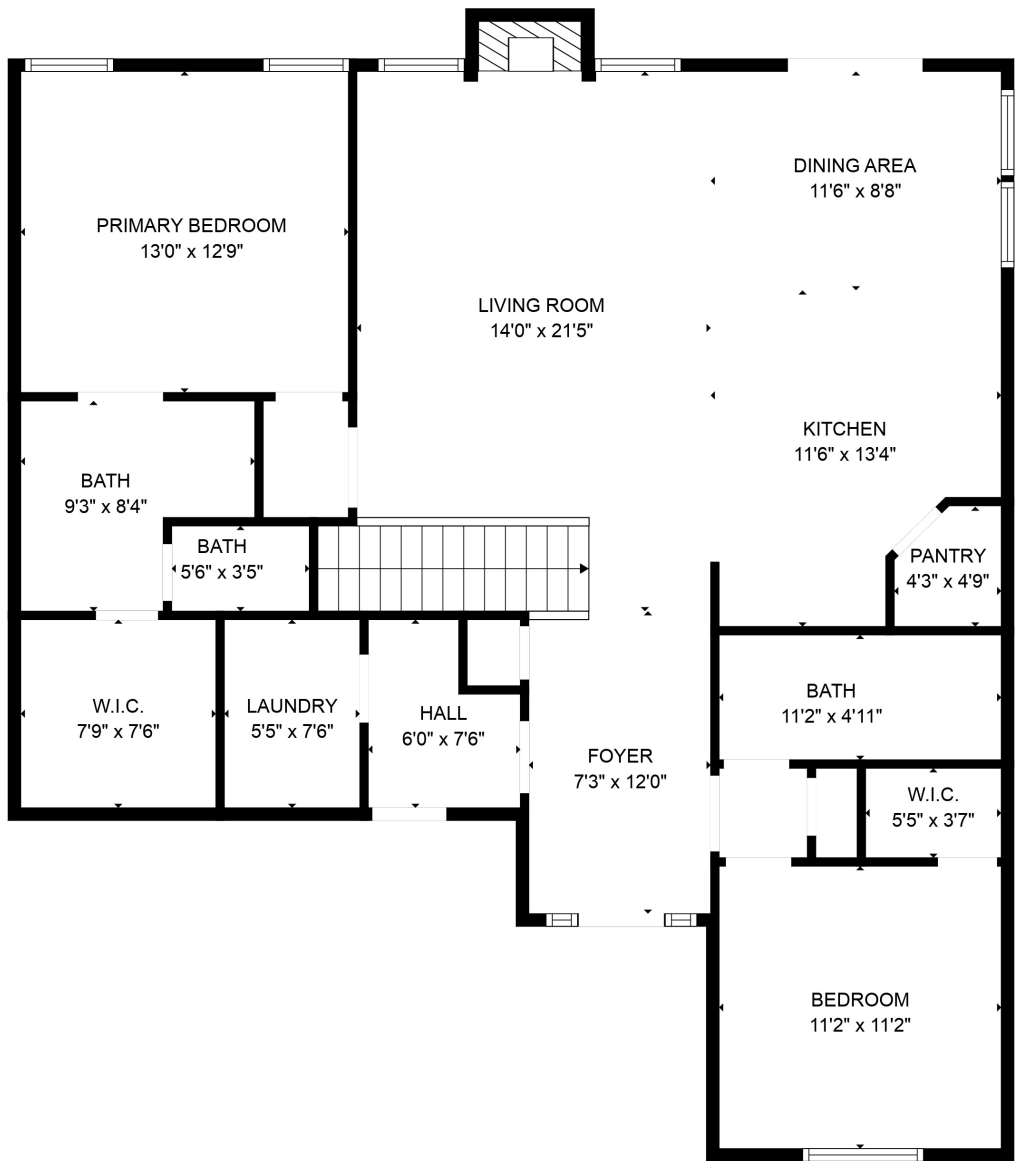

Total scanned area: 2740 sq. ft

Total scanned area: 2740 sq. ft

MEASUREMENTS ARE CALCULATED BY CUBICASA TECHNOLOGY. DEEMED HIGHLY RELIABLE BUT NOT GUARANTEED.

Total scanned area: 2740 sq. ft

MEASUREMENTS ARE CALCULATED BY CUBICASA TECHNOLOGY. DEEMED HIGHLY RELIABLE BUT NOT GUARANTEED.