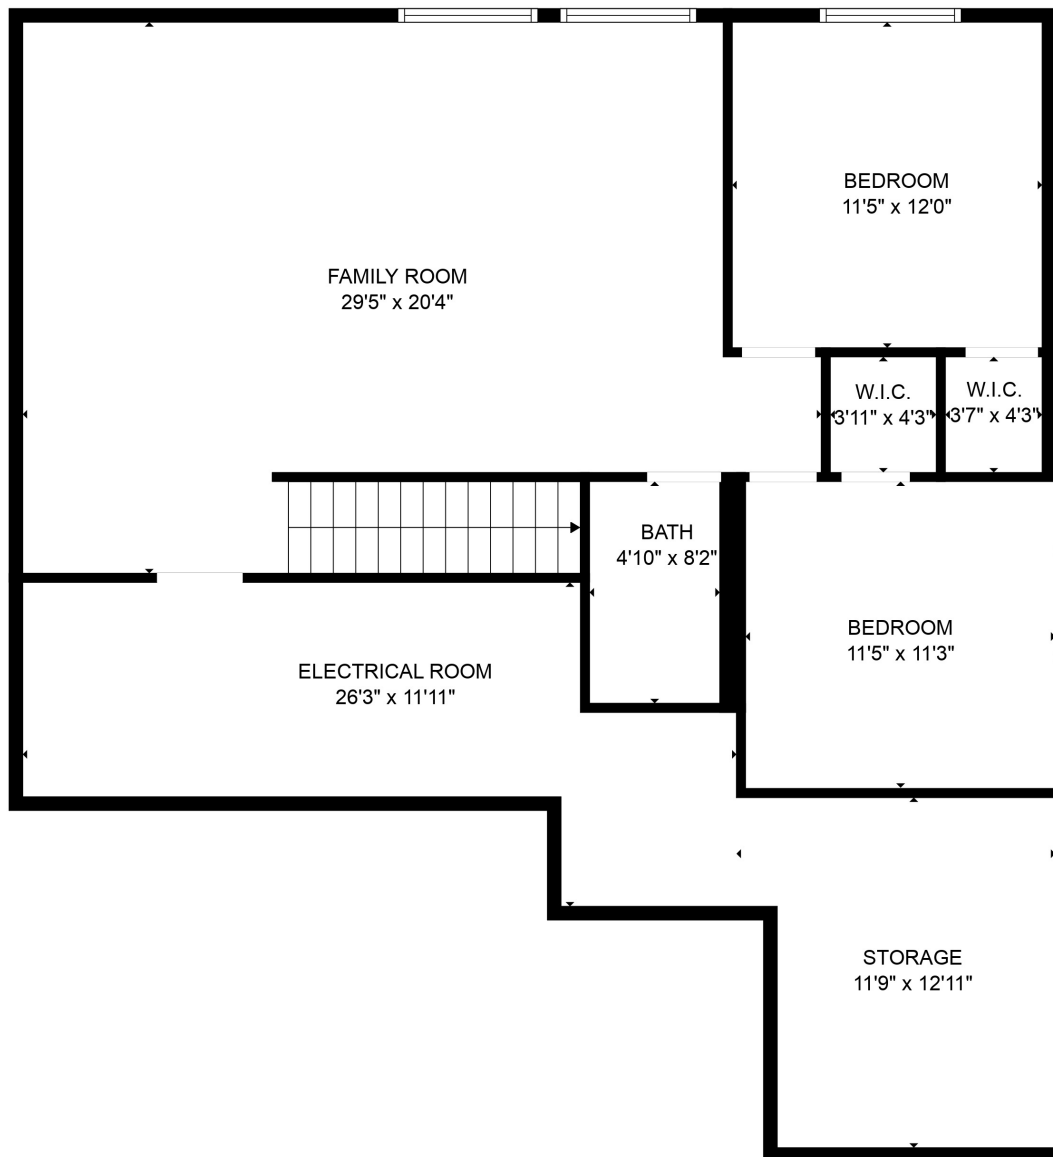

Total scanned area: 2740 sq. ft

Total scanned area: 2740 sq. ft

MEASUREMENTS ARE CALCULATED BY CUBICASA TECHNOLOGY. DEEMED HIGHLY RELIABLE BUT NOT GUARANTEED.

Total scanned area: 2740 sq. ft

MEASUREMENTS ARE CALCULATED BY CUBICASA TECHNOLOGY. DEEMED HIGHLY RELIABLE BUT NOT GUARANTEED.