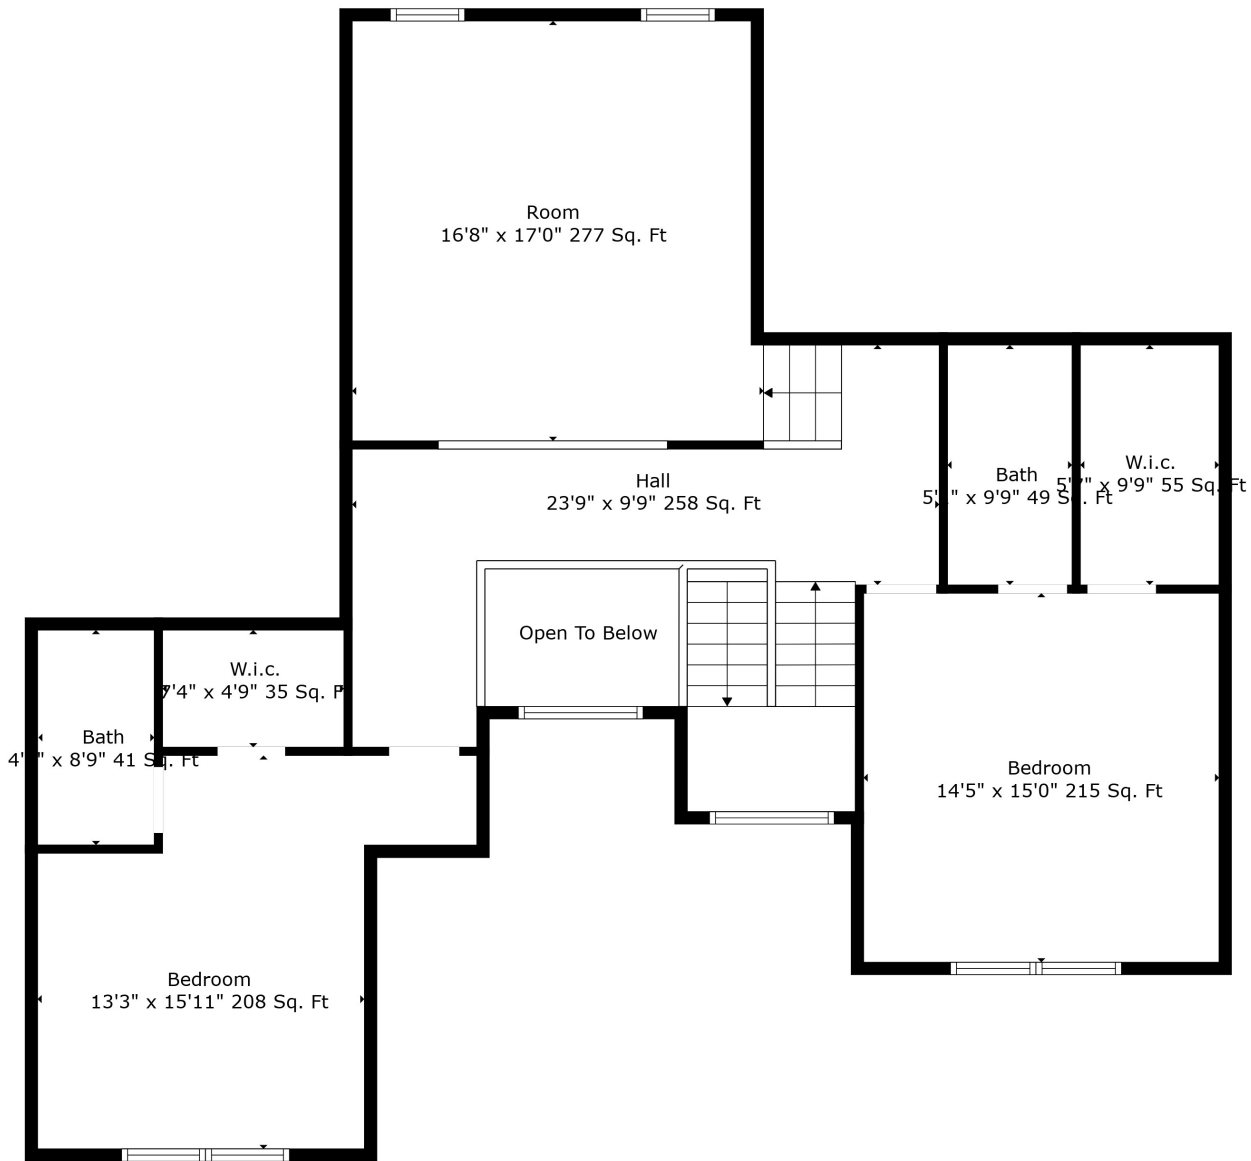

Total scanned area: 6611 sq. ft

Measurements Are Calculated By Cubicasa Technology. Deemed Highly Reliable But Not Guaranteed.

Total scanned area: 6611 sq. ft

Total scanned area: 6611 sq. ft

Measurements Are Calculated By Cubicasa Technology. Deemed Highly Reliable But Not Guaranteed.

Total scanned area: 6611 sq. ft

Measurements Are Calculated By Cubicasa Technology. Deemed Highly Reliable But Not Guaranteed.