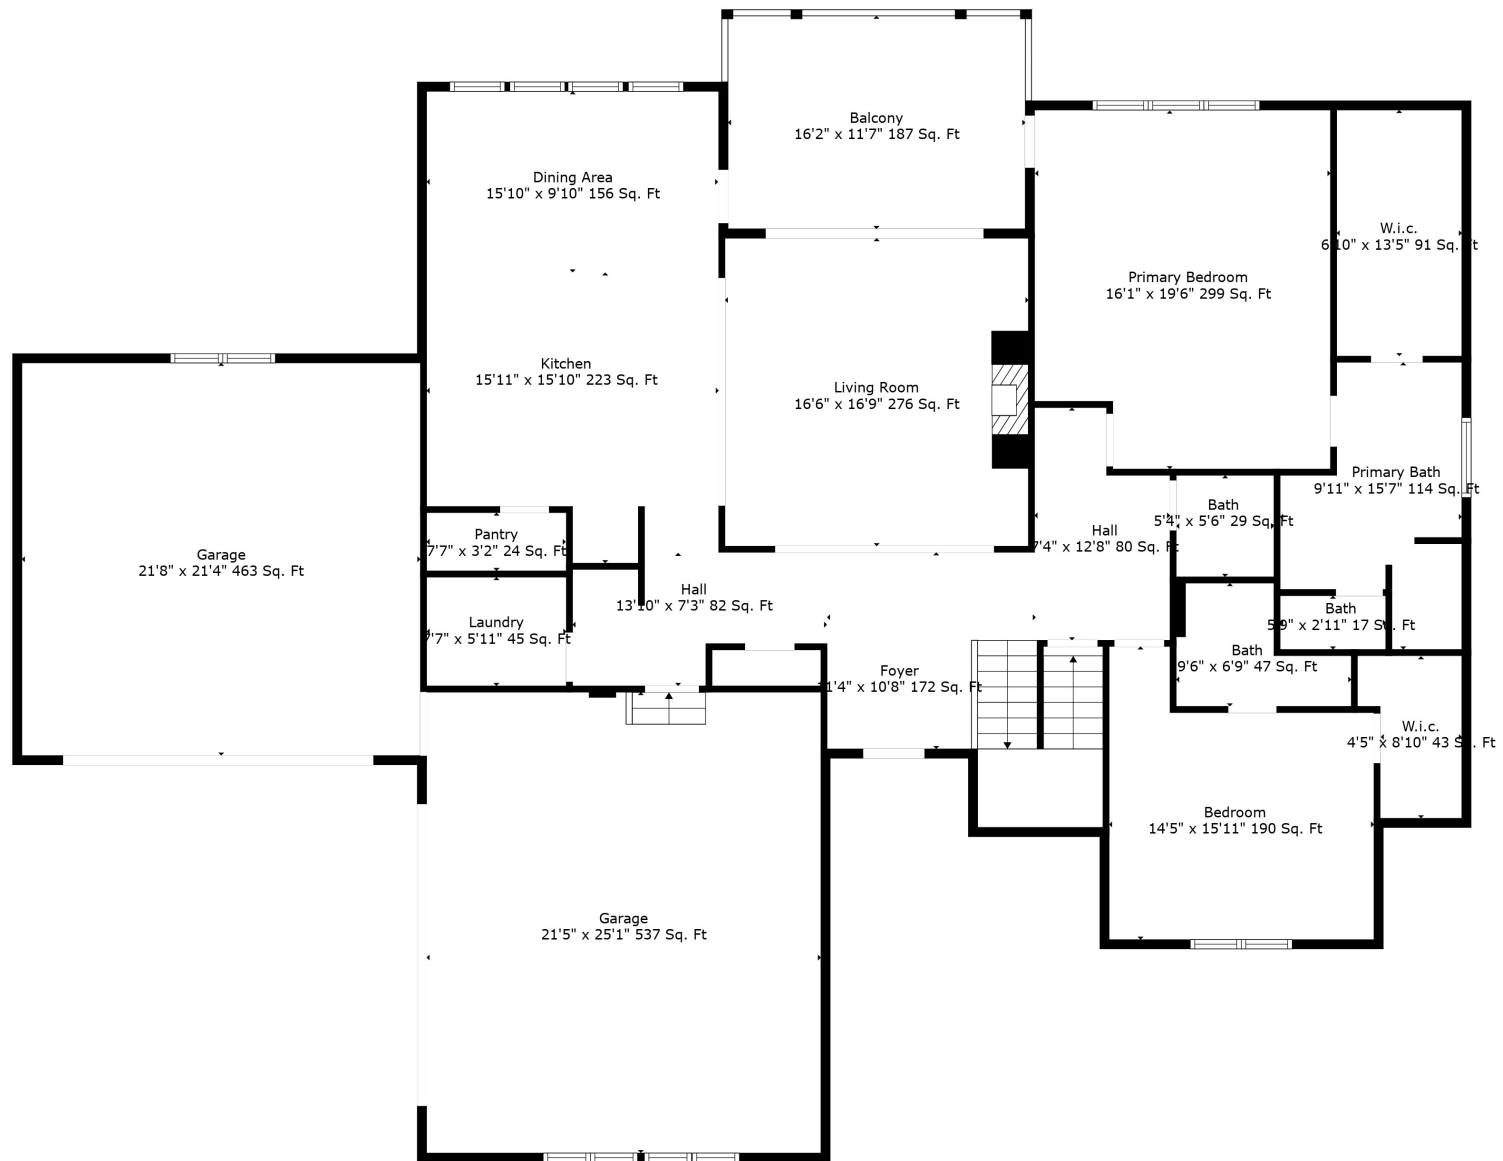

Total scanned area: 6611 sq. ft

Measurements Are Calculated By Cubicasa Technology. Deemed Highly Reliable But Not Guaranteed.

Total scanned area: 6611 sq. ft

Total scanned area: 6611 sq. ft

Measurements Are Calculated By Cubicasa Technology. Deemed Highly Reliable But Not Guaranteed.

Total scanned area: 6611 sq. ft

Measurements Are Calculated By Cubicasa Technology. Deemed Highly Reliable But Not Guaranteed.