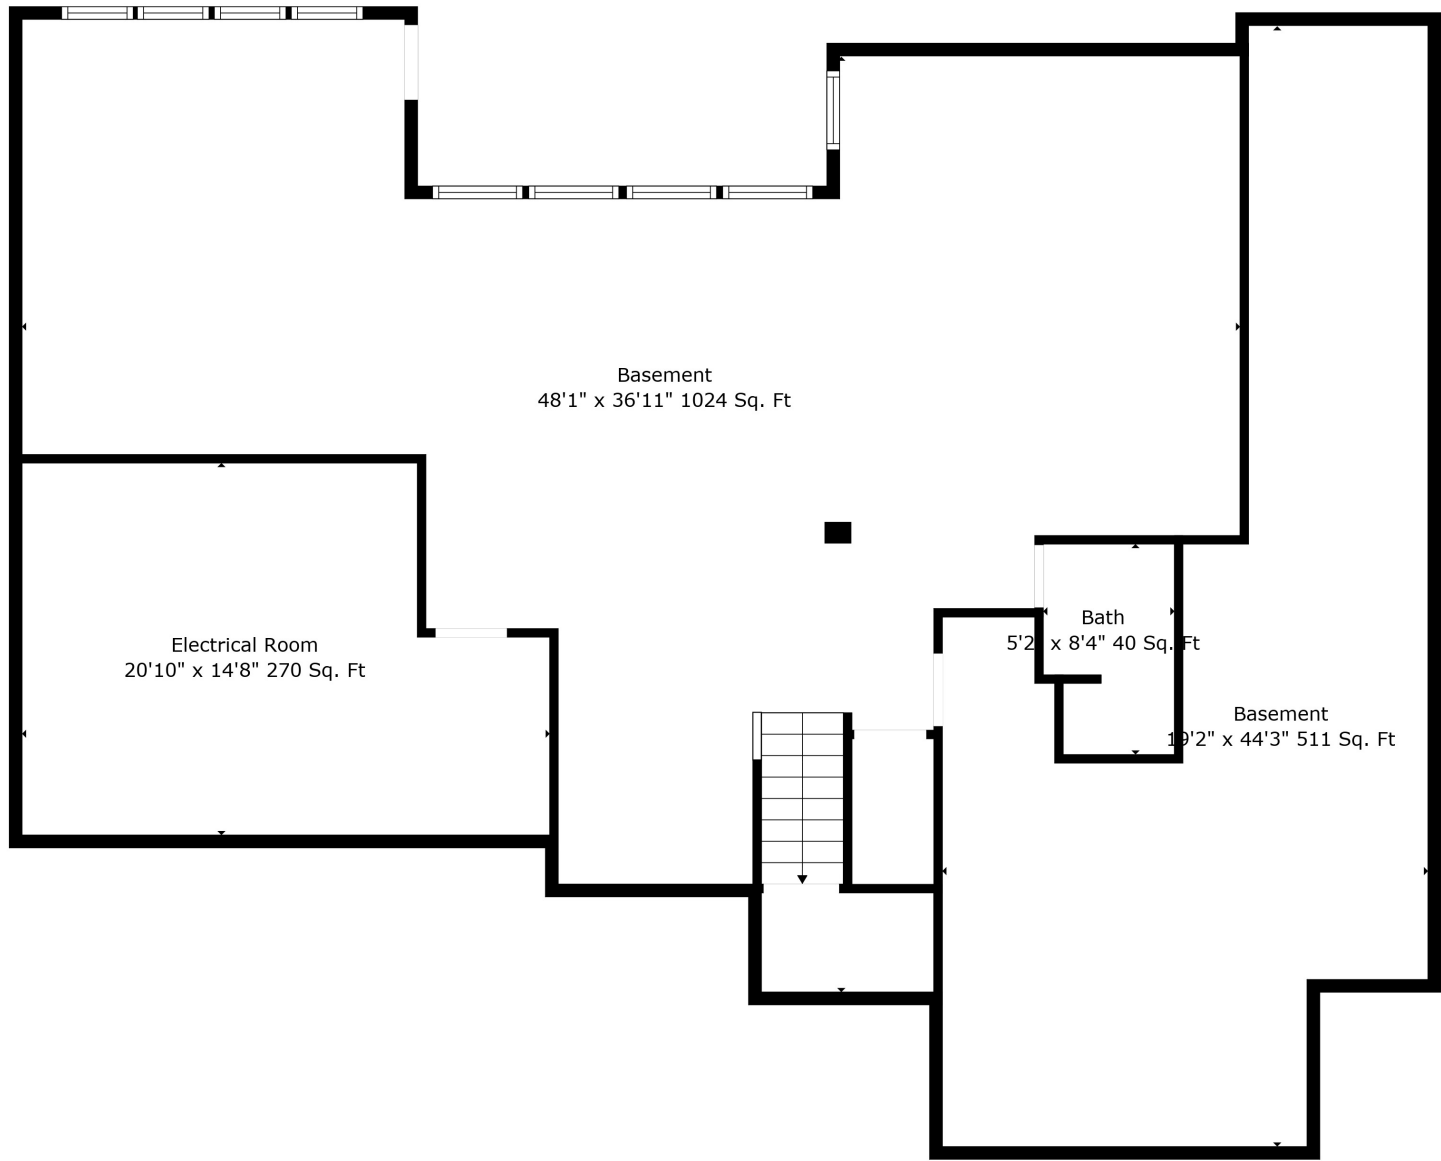

Total scanned area: 6611 sq. ft

Measurements Are Calculated By Cubicasa Technology. Deemed Highly Reliable But Not Guaranteed.

Total scanned area: 6611 sq. ft

Total scanned area: 6611 sq. ft

Measurements Are Calculated By Cubicasa Technology. Deemed Highly Reliable But Not Guaranteed.

Total scanned area: 6611 sq. ft

Measurements Are Calculated By Cubicasa Technology. Deemed Highly Reliable But Not Guaranteed.