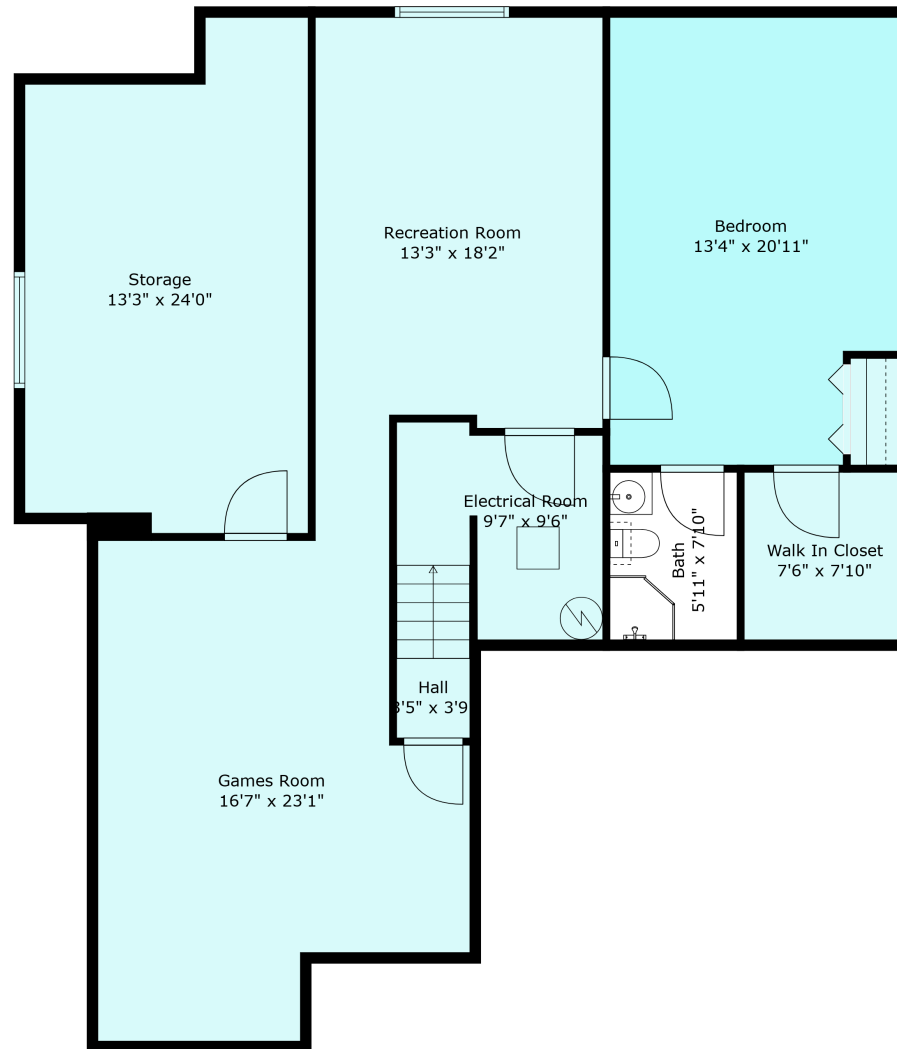

44465 McLaren Dr

Sabrina Vandenberg PREC
sabrina@chilliwackproperties.net

Estimated Areas:

Main Floor: 1621 sq. ft

Below Main: 1608 sq. ft (Inc. 100 sq. ft unfinished)

Total: 3229 Sq. Ft

44465 McLaren Dr

Sabrina Vandenberg PREC
sabrina@chilliwackproperties.net

Estimated Areas:

Main Floor: 1621 sq. ft

Below Main: 1608 sq. ft (Inc. 100 sq. ft unfinished)

Total: 3229 Sq. Ft

44465 McLaren Dr

Sabrina Vandenberg PREC
sabrina@chilliwackproperties.net

Estimated Areas:

Main Floor: 1621 sq. ft
Below Main: 1608 sq. ft (Inc. 100 sq. ft unfinished)
Total: 3229 Sq. Ft