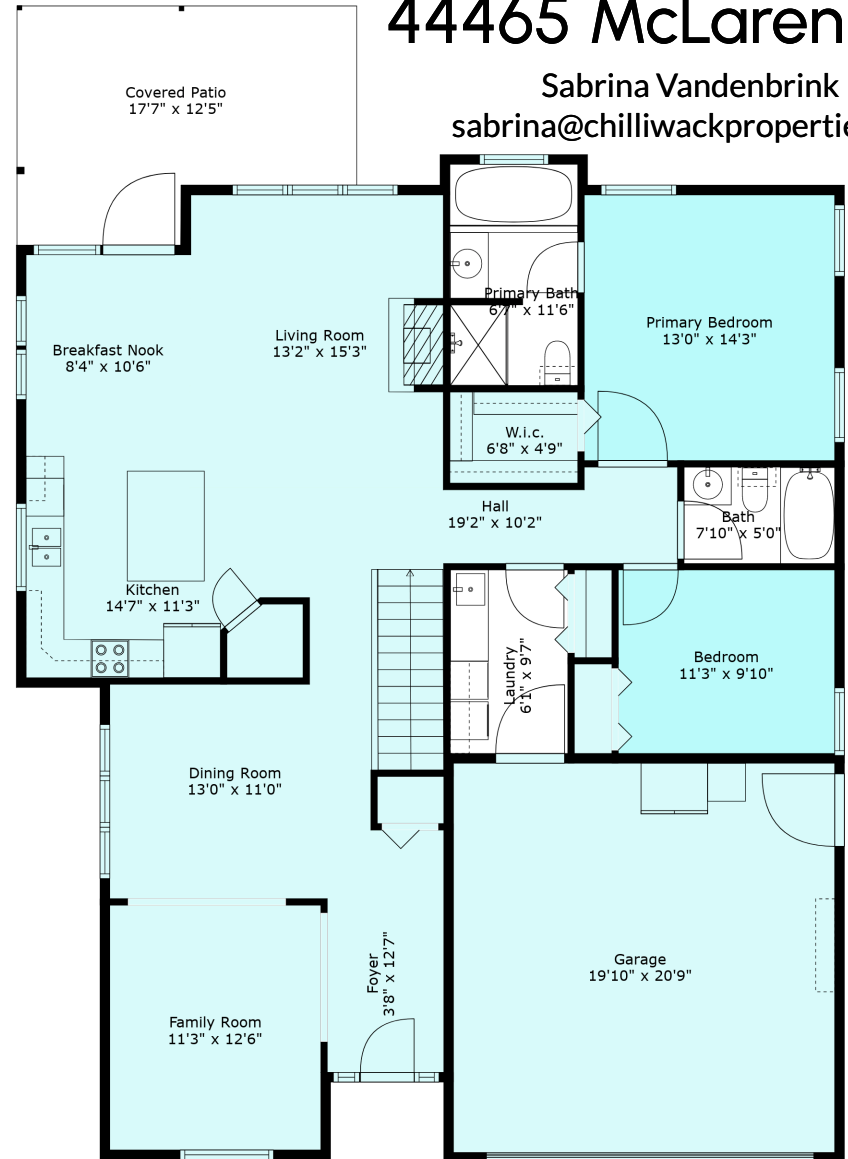

44465 McLaren Dr

Sabrina Vandenberg PREC
sabrina@chilliwackproperties.net

Estimated Areas:

Main Floor: 1621 sq. ft

Below Main: 1608 sq. ft (Inc. 100 sq. ft unfinished)

Total: 3229 Sq. Ft

44465 McLaren Dr

Sabrina Vandenberg PREC
sabrina@chilliwackproperties.net

Estimated Areas:

Main Floor: 1621 sq. ft

Below Main: 1608 sq. ft (Inc. 100 sq. ft unfinished)

Total: 3229 Sq. Ft

44465 McLaren Dr

Sabrina Vandenberg PREC
sabrina@chilliwackproperties.net

Estimated Areas:

Main Floor: 1621 sq. ft
Below Main: 1608 sq. ft (Inc. 100 sq. ft unfinished)
Total: 3229 Sq. Ft