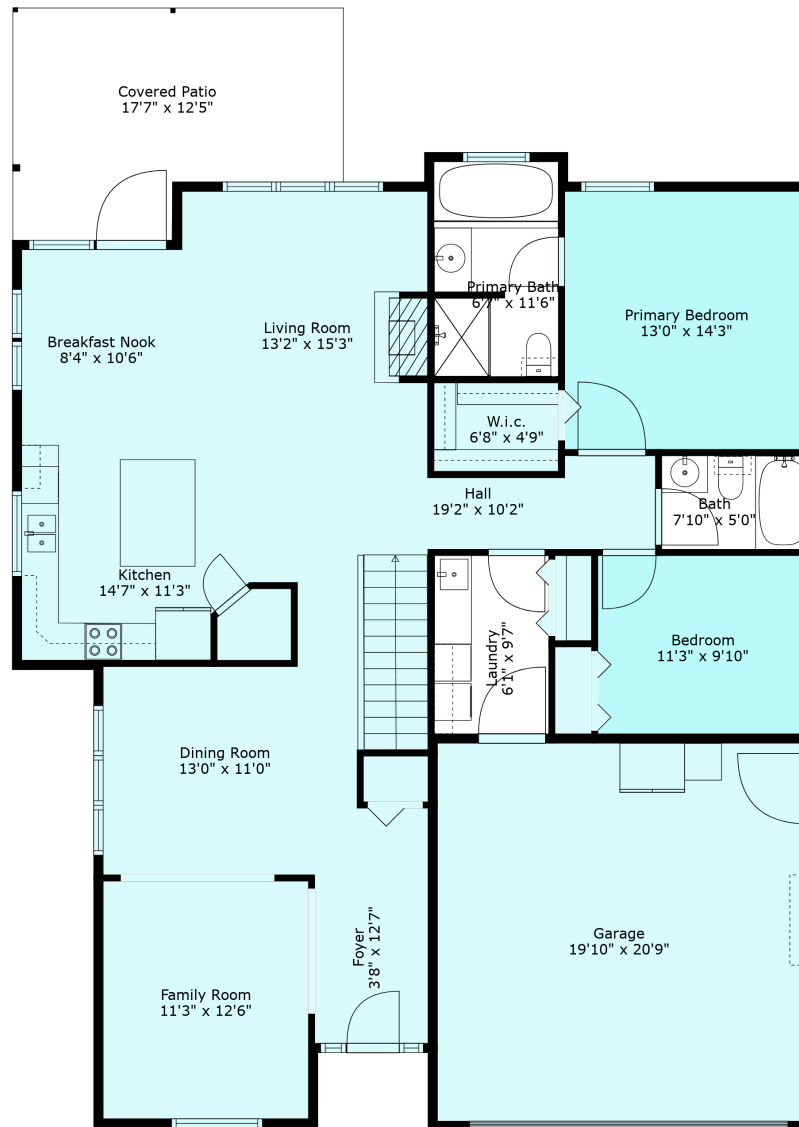

44465 McLaren Dr

Sabrina Vandenberg PREC
sabrina@chilliwackproperties.net

Estimated Areas:

Main Floor: 1621 sq. ft

Below Main: 1608 sq. ft (Inc. 100 sq. ft unfinished)

Total: 3229 Sq. Ft

44465 McLaren Dr

Sabrina Vandenberg PREC
sabrina@chilliwackproperties.net

Estimated Areas:

Main Floor: 1621 sq. ft

Below Main: 1608 sq. ft (Inc. 100 sq. ft unfinished)

Total: 3229 Sq. Ft

44465 McLaren Dr

Sabrina Vandenberg PREC
sabrina@chilliwackproperties.net

Estimated Areas:

Main Floor: 1621 sq. ft
Below Main: 1608 sq. ft (Inc. 100 sq. ft unfinished)
Total: 3229 Sq. Ft