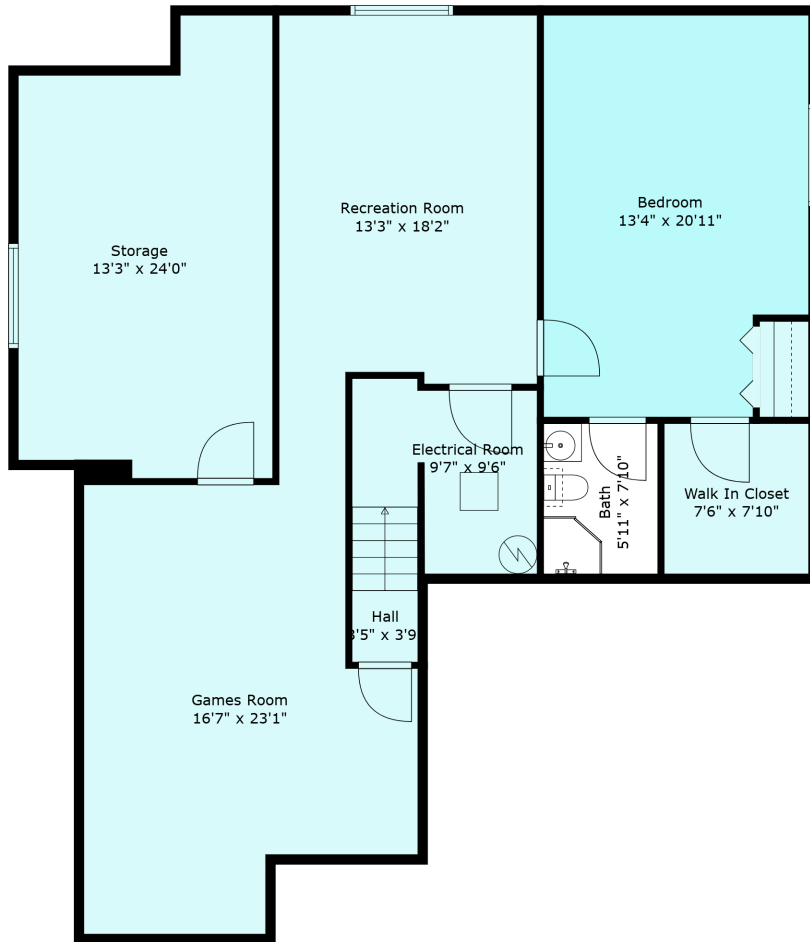

44465 McLaren Dr

Sabrina Vandenberg PREC
sabrina@chilliwackproperties.net

Estimated Areas:

Main Floor: 1621 sq. ft

Below Main: 1608 sq. ft (Inc. 100 sq. ft unfinished)

Total: 3229 Sq. Ft

44465 McLaren Dr

Sabrina Vandenberg PREC
sabrina@chilliwackproperties.net

Estimated Areas:

Main Floor: 1621 sq. ft

Below Main: 1608 sq. ft (Inc. 100 sq. ft unfinished)

Total: 3229 Sq. Ft

44465 McLaren Dr

Sabrina Vandenberg PREC
sabrina@chilliwackproperties.net

Estimated Areas:

Main Floor: 1621 sq. ft
Below Main: 1608 sq. ft (Inc. 100 sq. ft unfinished)
Total: 3229 Sq. Ft