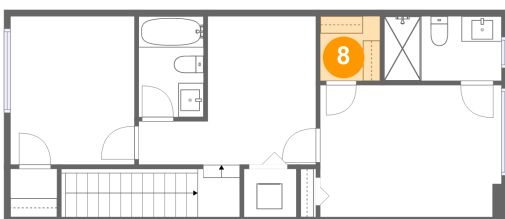

5 Floor 1 - Balcony

Dimensions: 4'4" x 9'11"
Area: 42 sq. ft
Counted as living area: No

Heated: No
Finished: Yes
Enclosed: No
Contiguous: Yes
Permitted: Yes
Wet space: No
Addition: No
Conversion: No

2535 Northeast 193rd St, 3201, Miami, Florida, United States, 3201

6 Floor 2 - Bedroom

Dimensions: 9'9" x 11'8"
Area: 114 sq. ft
Counted as living area: Yes

Heated: Yes
Finished: Yes
Enclosed: Yes
Contiguous: Yes
Permitted: Yes
Wet space: No
Addition: No
Conversion: No

8 Floor 2 - W.I.C.

Dimensions: 4'9" x 5'1"
Area: 24 sq. ft
Counted as living area: Yes

Heated: Yes
Finished: Yes
Enclosed: Yes
Contiguous: Yes
Permitted: Yes
Wet space: No
Addition: No
Conversion: No

2535 Northeast 193rd St, 3201, Miami, Florida, United States, 3201