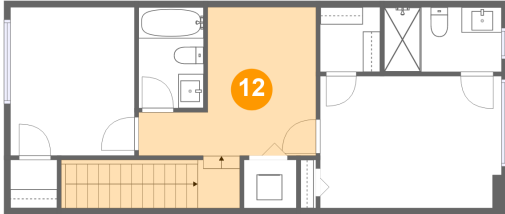

Dimensions: 3'8" x 3'10"
Area: 14 sq. ft
Counted as living area: Yes

Heated: Yes
Finished: Yes
Enclosed: Yes
Contiguous: Yes
Permitted: Yes
Wet space: No
Addition: No
Conversion: No

11 Floor 2 - Bath

Dimensions: 5'1" x 7'11"
Area: 41 sq. ft
Counted as living area: Yes

Heated: Yes
Finished: Yes
Enclosed: Yes
Contiguous: Yes
Permitted: Yes
Wet space: Yes
Addition: No
Conversion: No

2535 Northeast 193rd St, 3201, Miami, Florida, United States, 3201

12 Floor 2 - Hall

Dimensions: 14'0" x 11'9"
Area: 173 sq. ft
Counted as living area: Yes