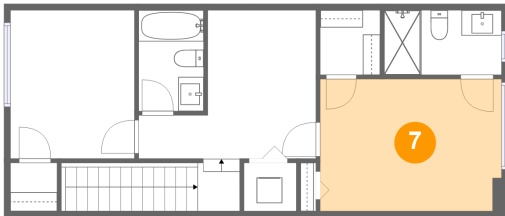

7 Floor 2 - Primary Bedroom

Dimensions: 14'4" x 10'5"
Area: 147 sq. ft
Counted as living area: Yes

Heated: Yes
Finished: Yes
Enclosed: Yes
Contiguous: Yes
Permitted: Yes
Wet space: No
Addition: No
Conversion: No