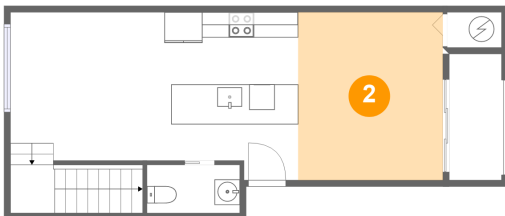

2535 Northeast 193rd St, 3201, Miami, Florida, United States, 3201

Room dimensions

Floor 2

Total sqft: 612 Living area: 612

#		Dimensions	sqft	Counted as living area
6	Bedroom	9'9" x 11'8"	114 sq. ft	Yes
7	Primary Bedroom	14'4" x 10'5"	147 sq. ft	Yes
8	W.I.C.	4'9" x 5'1"	24 sq. ft	Yes
9	Bath	9'3" x 5'1"	47 sq. ft	Yes
10	W.I.C.	3'8" x 3'10"	14 sq. ft	Yes
11	Bath	5'1" x 7'11"	41 sq. ft	Yes
12	Hall	14'0" x 11'9"	173 sq. ft	Yes

2535 Northeast 193rd St, 3201, Miami, Florida, United States, 3201

1 Floor 1 - Dining Area

Dimensions: 12'2" x 11'8"
Area: 183 sq. ft
Counted as living area: Yes

Heated: Yes
Finished: Yes
Enclosed: Yes
Contiguous: Yes
Permitted: Yes
Wet space: No
Addition: No
Conversion: No

2 Floor 1 - Living Room

Dimensions: 11'5" x 13'3"
Area: 151 sq. ft
Counted as living area: Yes

Heated: Yes
Finished: Yes
Enclosed: Yes
Contiguous: Yes
Permitted: Yes
Wet space: No
Addition: No
Conversion: No

2535 Northeast 193rd St, 3201, Miami, Florida, United States, 3201

3 Floor 1 - WC

Dimensions: 7'4" x 3'10"
Area: 28 sq. ft
Counted as living area: Yes

Heated: Yes
Finished: Yes
Enclosed: Yes
Contiguous: Yes
Permitted: Yes
Wet space: Yes
Addition: No
Conversion: No