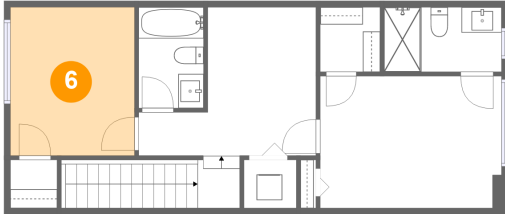

2535 Northeast 193rd St, 3201, Miami, Florida, United States, 3201

6 Floor 2 - Bedroom

Dimensions: 9'9" x 11'8"
Area: 114 sq. ft
Counted as living area: Yes

Heated: Yes
Finished: Yes
Enclosed: Yes
Contiguous: Yes
Permitted: Yes
Wet space: No
Addition: No
Conversion: No