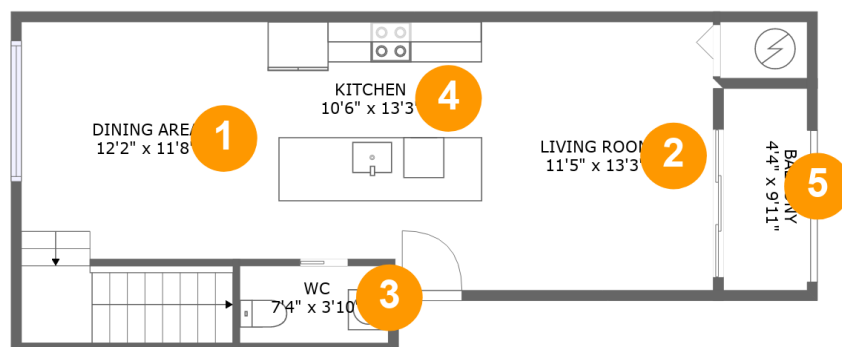

2535 Northeast 193rd St, 3201, Miami, Florida, United States, 3201

FLOOR 2

FLOOR 1

Property summary

 **0** Garages

 **2** Bedrooms

 **2** Bathrooms

 **1** Half baths

 **2** Floors

 **1,123** Gross living area sqft

 **1,166** Total sqft

2535 Northeast 193rd St, 3201, Miami, Florida, United States, 3201

Room dimensions

Floor 1

Total sqft: 554 Living area: 511

#		Dimensions	sqft	Counted as living area
1	Dining Area	12'2" x 11'8"	183 sq. ft	Yes
2	Living Room	11'5" x 13'3"	151 sq. ft	Yes
3	WC	7'4" x 3'10"	28 sq. ft	Yes
4	Kitchen	10'6" x 13'3"	129 sq. ft	Yes
5	Balcony	4'4" x 9'11"	42 sq. ft	No

2535 Northeast 193rd St, 3201, Miami, Florida, United States, 3201

Room dimensions

Floor 2

Total sqft: 612 Living area: 612

#		Dimensions	sqft	Counted as living area
6	Bedroom	9'9" x 11'8"	114 sq. ft	Yes
7	Primary Bedroom	14'4" x 10'5"	147 sq. ft	Yes
8	W.I.C.	4'9" x 5'1"	24 sq. ft	Yes
9	Bath	9'3" x 5'1"	47 sq. ft	Yes
10	W.I.C.	3'8" x 3'10"	14 sq. ft	Yes
11	Bath	5'1" x 7'11"	41 sq. ft	Yes
12	Hall	14'0" x 11'9"	173 sq. ft	Yes

2535 Northeast 193rd St, 3201, Miami, Florida, United States, 3201

1 Floor 1 - Dining Area

Dimensions: 12'2" x 11'8"
Area: 183 sq. ft
Counted as living area: Yes

Heated: Yes
Finished: Yes
Enclosed: Yes
Contiguous: Yes
Permitted: Yes
Wet space: No
Addition: No
Conversion: No