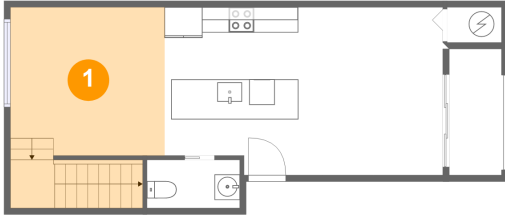

 **2** Floors

 **1,123** Gross living area sqft

 **1,166** Total sqft

2535 Northeast 193rd St, 3201, Miami, Florida, United States, 3201

Room dimensions

Floor 1

Total sqft: 554 Living area: 511

#		Dimensions	sqft	Counted as living area
1	Dining Area	12'2" x 11'8"	183 sq. ft	Yes
2	Living Room	11'5" x 13'3"	151 sq. ft	Yes
3	WC	7'4" x 3'10"	28 sq. ft	Yes
4	Kitchen	10'6" x 13'3"	129 sq. ft	Yes
5	Balcony	4'4" x 9'11"	42 sq. ft	No

2535 Northeast 193rd St, 3201, Miami, Florida, United States, 3201

Room dimensions

Floor 2

Total sqft: 612 Living area: 612

#		Dimensions	sqft	Counted as living area
6	Bedroom	9'9" x 11'8"	114 sq. ft	Yes
7	Primary Bedroom	14'4" x 10'5"	147 sq. ft	Yes
8	W.I.C.	4'9" x 5'1"	24 sq. ft	Yes
9	Bath	9'3" x 5'1"	47 sq. ft	Yes
10	W.I.C.	3'8" x 3'10"	14 sq. ft	Yes
11	Bath	5'1" x 7'11"	41 sq. ft	Yes
12	Hall	14'0" x 11'9"	173 sq. ft	Yes

2535 Northeast 193rd St, 3201, Miami, Florida, United States, 3201

1 Floor 1 - Dining Area

Dimensions: 12'2" x 11'8"
Area: 183 sq. ft
Counted as living area: Yes

Heated: Yes
Finished: Yes
Enclosed: Yes
Contiguous: Yes
Permitted: Yes
Wet space: No
Addition: No
Conversion: No

2535 Northeast 193rd St, 3201, Miami, Florida, United States, 3201

3 Floor 1 - WC

Dimensions: 7'4" x 3'10"
Area: 28 sq. ft
Counted as living area: Yes

Heated: Yes
Finished: Yes
Enclosed: Yes
Contiguous: Yes
Permitted: Yes
Wet space: Yes
Addition: No
Conversion: No