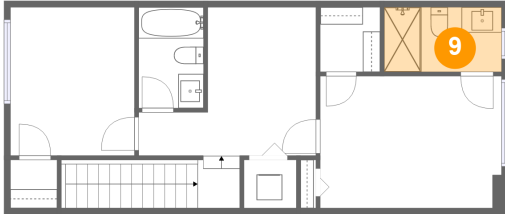

2535 Northeast 193rd St, 3201, Miami, Florida, United States, 3201

9 Floor 2 - Bath

Dimensions: 9'3" x 5'1"
Area: 47 sq. ft
Counted as living area: Yes

Heated: Yes
Finished: Yes
Enclosed: Yes
Contiguous: Yes
Permitted: Yes
Wet space: Yes
Addition: No
Conversion: No