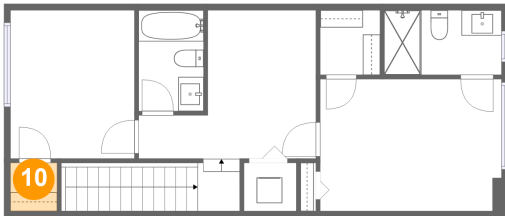

10 Floor 2 - W.I.C.

Dimensions: 3'8" x 3'10"
Area: 14 sq. ft
Counted as living area: Yes

Heated: Yes
Finished: Yes
Enclosed: Yes
Contiguous: Yes
Permitted: Yes
Wet space: No
Addition: No
Conversion: No