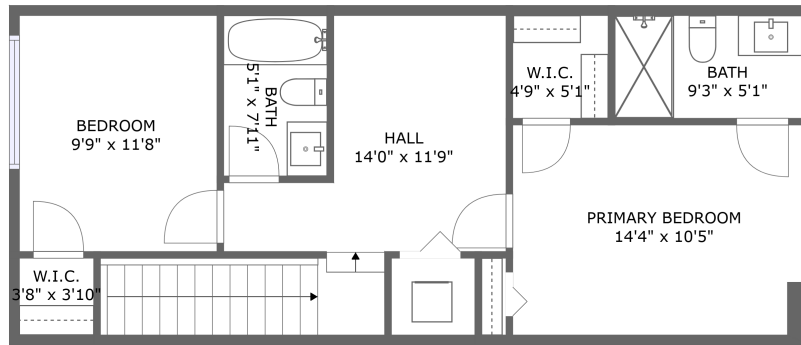

2535 Northeast 193rd St, 3201, Miami, Florida, United States, 3201

FLOOR 2

FLOOR 1

Property summary

 **0** Garages

 **2** Bedrooms

 **2** Bathrooms

 **1** Half baths

 **2** Floors

 **1,123** Gross living area sqft

 **1,166** Total sqft

2535 Northeast 193rd St, 3201, Miami, Florida, United States, 3201

Room dimensions

Floor 1

Total sqft: 554 Living area: 511

#		Dimensions	sqft	Counted as living area
1	Dining Area	12'2" x 11'8"	183 sq. ft	Yes
2	Living Room	11'5" x 13'3"	151 sq. ft	Yes
3	WC	7'4" x 3'10"	28 sq. ft	Yes
4	Kitchen	10'6" x 13'3"	129 sq. ft	Yes
5	Balcony	4'4" x 9'11"	42 sq. ft	No

2535 Northeast 193rd St, 3201, Miami, Florida, United States, 3201

Room dimensions

Floor 2

Total sqft: 612 Living area: 612

#		Dimensions	sqft	Counted as living area
6	Bedroom	9'9" x 11'8"	114 sq. ft	Yes
7	Primary Bedroom	14'4" x 10'5"	147 sq. ft	Yes
8	W.I.C.	4'9" x 5'1"	24 sq. ft	Yes
9	Bath	9'3" x 5'1"	47 sq. ft	Yes
10	W.I.C.	3'8" x 3'10"	14 sq. ft	Yes
11	Bath	5'1" x 7'11"	41 sq. ft	Yes
12	Hall	14'0" x 11'9"	173 sq. ft	Yes

2535 Northeast 193rd St, 3201, Miami, Florida, United States, 3201

1 Floor 1 - Dining Area

Dimensions: 12'2" x 11'8"
Area: 183 sq. ft
Counted as living area: Yes

Heated: Yes
Finished: Yes
Enclosed: Yes
Contiguous: Yes
Permitted: Yes
Wet space: No
Addition: No
Conversion: No