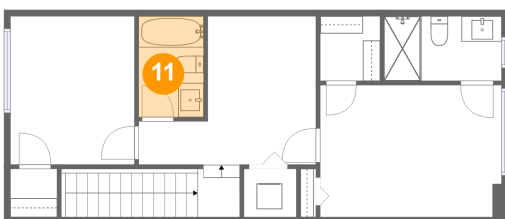

11 Floor 2 - Bath

Dimensions: 5'1" x 7'11"
Area: 41 sq. ft
Counted as living area: Yes

Heated: Yes
Finished: Yes
Enclosed: Yes
Contiguous: Yes
Permitted: Yes
Wet space: Yes
Addition: No
Conversion: No