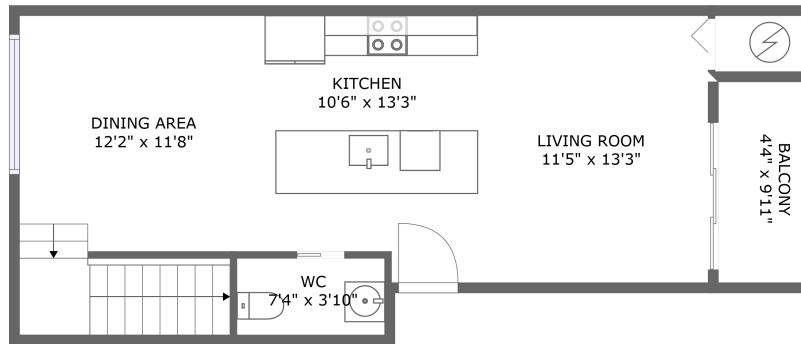

2535 Northeast 193rd St, 3201, Miami, Florida, United States, 3201

FLOOR 2

FLOOR 1

Property summary

 **0** Garages

 **2** Bedrooms

 **2** Bathrooms

 **1** Half baths

 **2** Floors

 **1,123** Gross living area sqft

 **1,166** Total sqft

2535 Northeast 193rd St, 3201, Miami, Florida, United States, 3201

Room dimensions

Floor 1

Total sqft: 554 Living area: 511

#		Dimensions	sqft	Counted as living area
1	Dining Area	12'2" x 11'8"	183 sq. ft	Yes
2	Living Room	11'5" x 13'3"	151 sq. ft	Yes
3	WC	7'4" x 3'10"	28 sq. ft	Yes
4	Kitchen	10'6" x 13'3"	129 sq. ft	Yes
5	Balcony	4'4" x 9'11"	42 sq. ft	No

2535 Northeast 193rd St, 3201, Miami, Florida, United States, 3201

Room dimensions

Floor 2

Total sqft: 612 Living area: 612

#		Dimensions	sqft	Counted as living area
6	Bedroom	9'9" x 11'8"	114 sq. ft	Yes
7	Primary Bedroom	14'4" x 10'5"	147 sq. ft	Yes
8	W.I.C.	4'9" x 5'1"	24 sq. ft	Yes
9	Bath	9'3" x 5'1"	47 sq. ft	Yes
10	W.I.C.	3'8" x 3'10"	14 sq. ft	Yes
11	Bath	5'1" x 7'11"	41 sq. ft	Yes
12	Hall	14'0" x 11'9"	173 sq. ft	Yes

2535 Northeast 193rd St, 3201, Miami, Florida, United States, 3201

1 Floor 1 - Dining Area

Dimensions: 12'2" x 11'8"
Area: 183 sq. ft
Counted as living area: Yes

Heated: Yes
Finished: Yes
Enclosed: Yes
Contiguous: Yes
Permitted: Yes
Wet space: No
Addition: No
Conversion: No