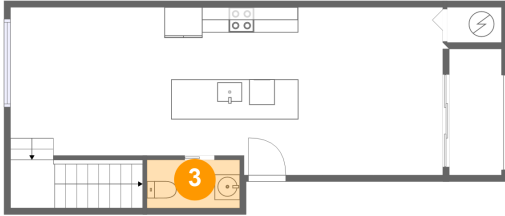

2535 Northeast 193rd St, 3201, Miami, Florida, United States, 3201

1 Floor 1 - Dining Area

Dimensions: 12'2" x 11'8"
Area: 183 sq. ft
Counted as living area: Yes

Heated: Yes
Finished: Yes
Enclosed: Yes
Contiguous: Yes
Permitted: Yes
Wet space: No
Addition: No
Conversion: No

2 Floor 1 - Living Room

Dimensions: 11'5" x 13'3"
Area: 151 sq. ft
Counted as living area: Yes

Heated: Yes
Finished: Yes
Enclosed: Yes
Contiguous: Yes
Permitted: Yes
Wet space: No
Addition: No
Conversion: No

2535 Northeast 193rd St, 3201, Miami, Florida, United States, 3201

3 Floor 1 - WC

Dimensions: 7'4" x 3'10"
Area: 28 sq. ft
Counted as living area: Yes

Heated: Yes
Finished: Yes
Enclosed: Yes
Contiguous: Yes
Permitted: Yes
Wet space: Yes
Addition: No
Conversion: No

4 Floor 1 - Kitchen

Dimensions: 10'6" x 13'3"
Area: 129 sq. ft
Counted as living area: Yes

Heated: Yes
Finished: Yes
Enclosed: Yes
Contiguous: Yes
Permitted: Yes
Wet space: No
Addition: No
Conversion: No