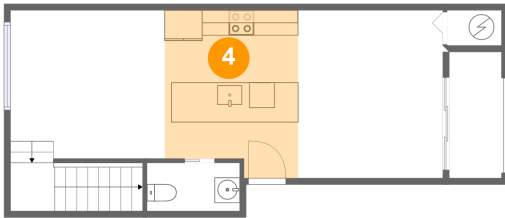

2535 Northeast 193rd St, 3201, Miami, Florida, United States, 3201

3 Floor 1 - WC

Dimensions: 7'4" x 3'10"
Area: 28 sq. ft
Counted as living area: Yes

Heated: Yes
Finished: Yes
Enclosed: Yes
Contiguous: Yes
Permitted: Yes
Wet space: Yes
Addition: No
Conversion: No

4 Floor 1 - Kitchen

Dimensions: 10'6" x 13'3"
Area: 129 sq. ft
Counted as living area: Yes

Heated: Yes
Finished: Yes
Enclosed: Yes
Contiguous: Yes
Permitted: Yes
Wet space: No
Addition: No
Conversion: No