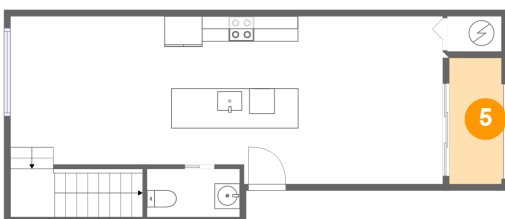

2535 Northeast 193rd St, 3201, Miami, Florida, United States, 3201

1 Floor 1 - Dining Area

Dimensions: 12'2" x 11'8"
Area: 183 sq. ft
Counted as living area: Yes

Heated: Yes
Finished: Yes
Enclosed: Yes
Contiguous: Yes
Permitted: Yes
Wet space: No
Addition: No
Conversion: No

2535 Northeast 193rd St, 3201, Miami, Florida, United States, 3201

3 Floor 1 - WC

Dimensions: 7'4" x 3'10"
Area: 28 sq. ft
Counted as living area: Yes

Heated: Yes
Finished: Yes
Enclosed: Yes
Contiguous: Yes
Permitted: Yes
Wet space: Yes
Addition: No
Conversion: No

4 Floor 1 - Kitchen

Dimensions: 10'6" x 13'3"
Area: 129 sq. ft
Counted as living area: Yes

Heated: Yes
Finished: Yes
Enclosed: Yes
Contiguous: Yes
Permitted: Yes
Wet space: No
Addition: No
Conversion: No

5 Floor 1 - Balcony

Dimensions: 4'4" x 9'11"
Area: 42 sq. ft
Counted as living area: No

Heated: No
Finished: Yes
Enclosed: No
Contiguous: Yes
Permitted: Yes
Wet space: No
Addition: No
Conversion: No

2535 Northeast 193rd St, 3201, Miami, Florida, United States, 3201