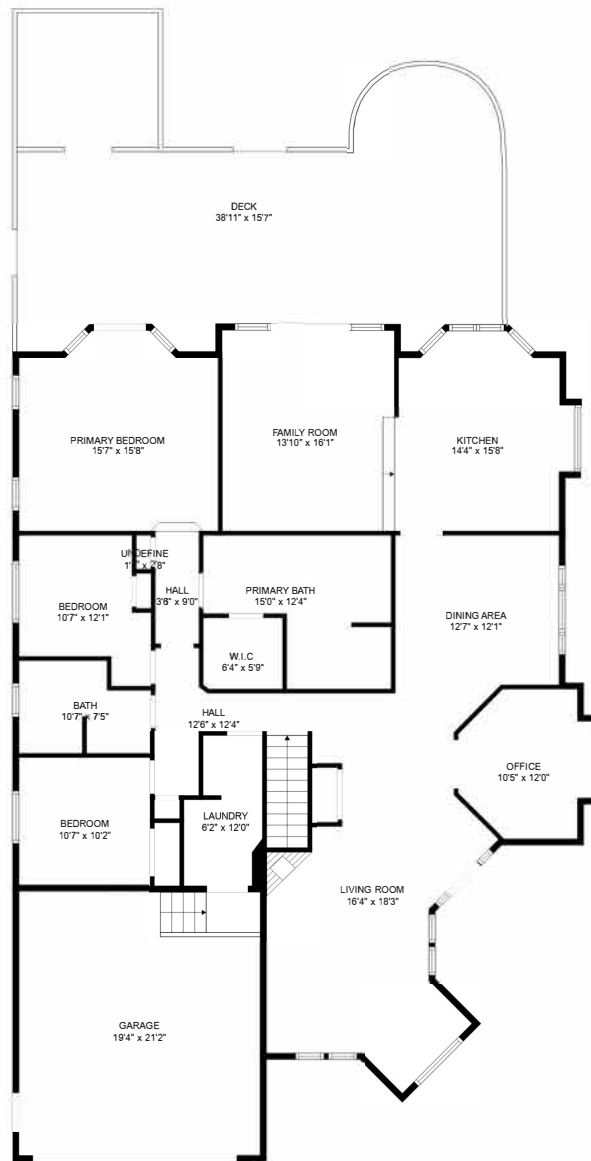

**Estimated areas**

Below Main : 2246 sq. ft

Main: 2270 sq. ft,

**Total: 4516sq.ft**

Sizes and dimensions may have a slight variation from actual sizes. E&O Insured.

**Estimated areas**

Below Main : 2246 sq. ft

Main: 2270 sq. ft,

**Total: 4516 sq. ft**

**Estimated areas**

Below Main : 2246 sq. ft

Main: 2270 sq. ft

**Total: 4516sq.ft**