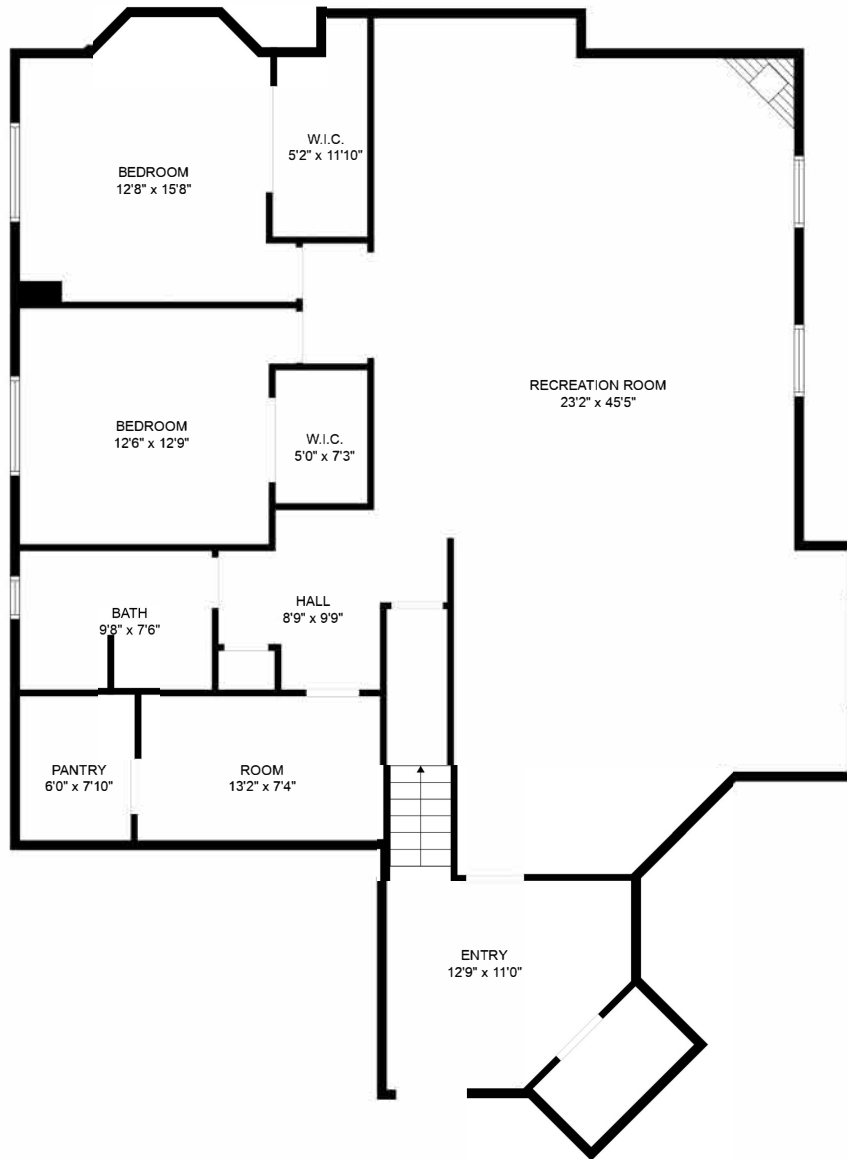

**Estimated areas**

Below Main : 2246 sq. ft

Main: 2270 sq. ft,

**Total: 4516sq.ft**

Sizes and dimensions may have a slight variation from actual sizes. E&O Insured.

**Estimated areas**

Below Main : 2246 sq. ft

Main: 2270 sq. ft,

**Total: 4516 sq. ft**

**Estimated areas**

Below Main : 2246 sq. ft

Main: 2270 sq. ft

**Total: 4516sq.ft**