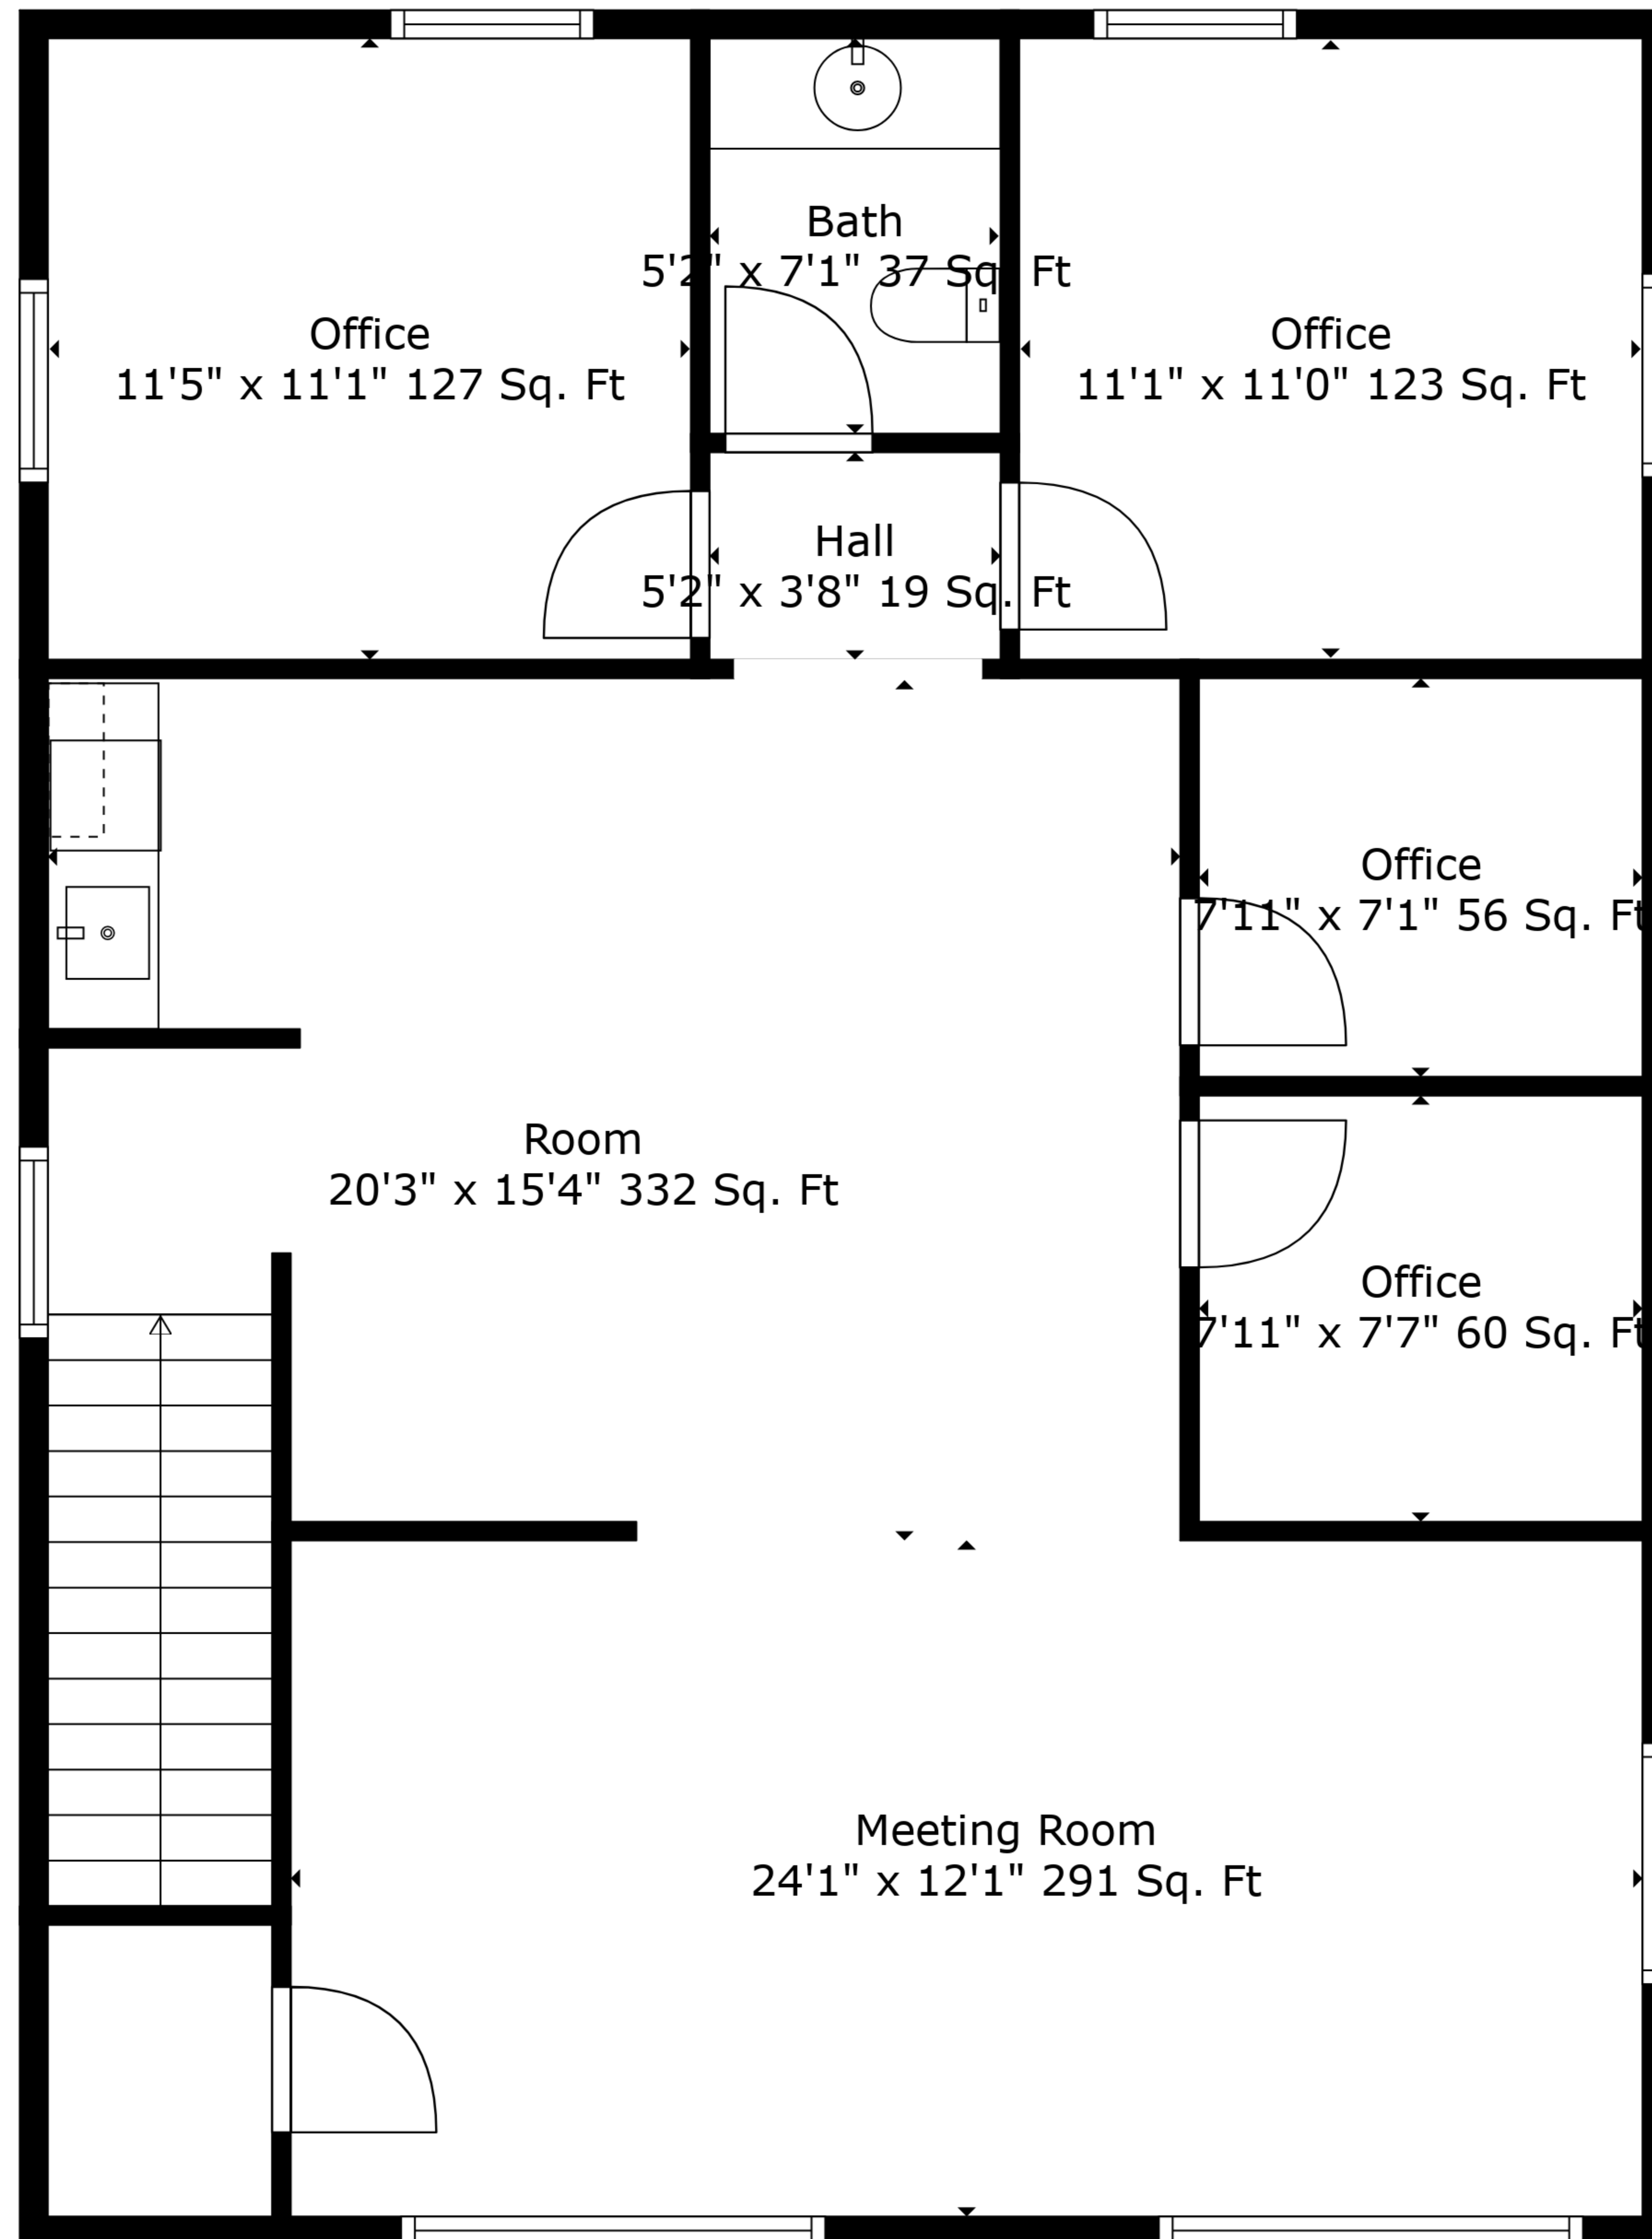

**TOTAL: 2144 sq. ft**

FLOOR 1: 1036 sq. ft, FLOOR 2: 1108 sq. ft

EXCLUDED AREAS: LOW CEILING: 71 sq. ft

Measurements Are Deemed Highly Reliable But Not Guaranteed.

**TOTAL: 2144 sq. ft**

FLOOR 1: 1036 sq. ft, FLOOR 2: 1108 sq. ft  
 EXCLUDED AREAS: LOW CEILING: 71 sq. ft

Measurements Are Deemed Highly Reliable But Not Guaranteed.

**TOTAL: 2144 sq. ft**  
 FLOOR 1: 1036 sq. ft, FLOOR 2: 1108 sq. ft  
 EXCLUDED AREAS: LOW CEILING: 71 sq. ft

Measurements Are Deemed Highly Reliable But Not Guaranteed.