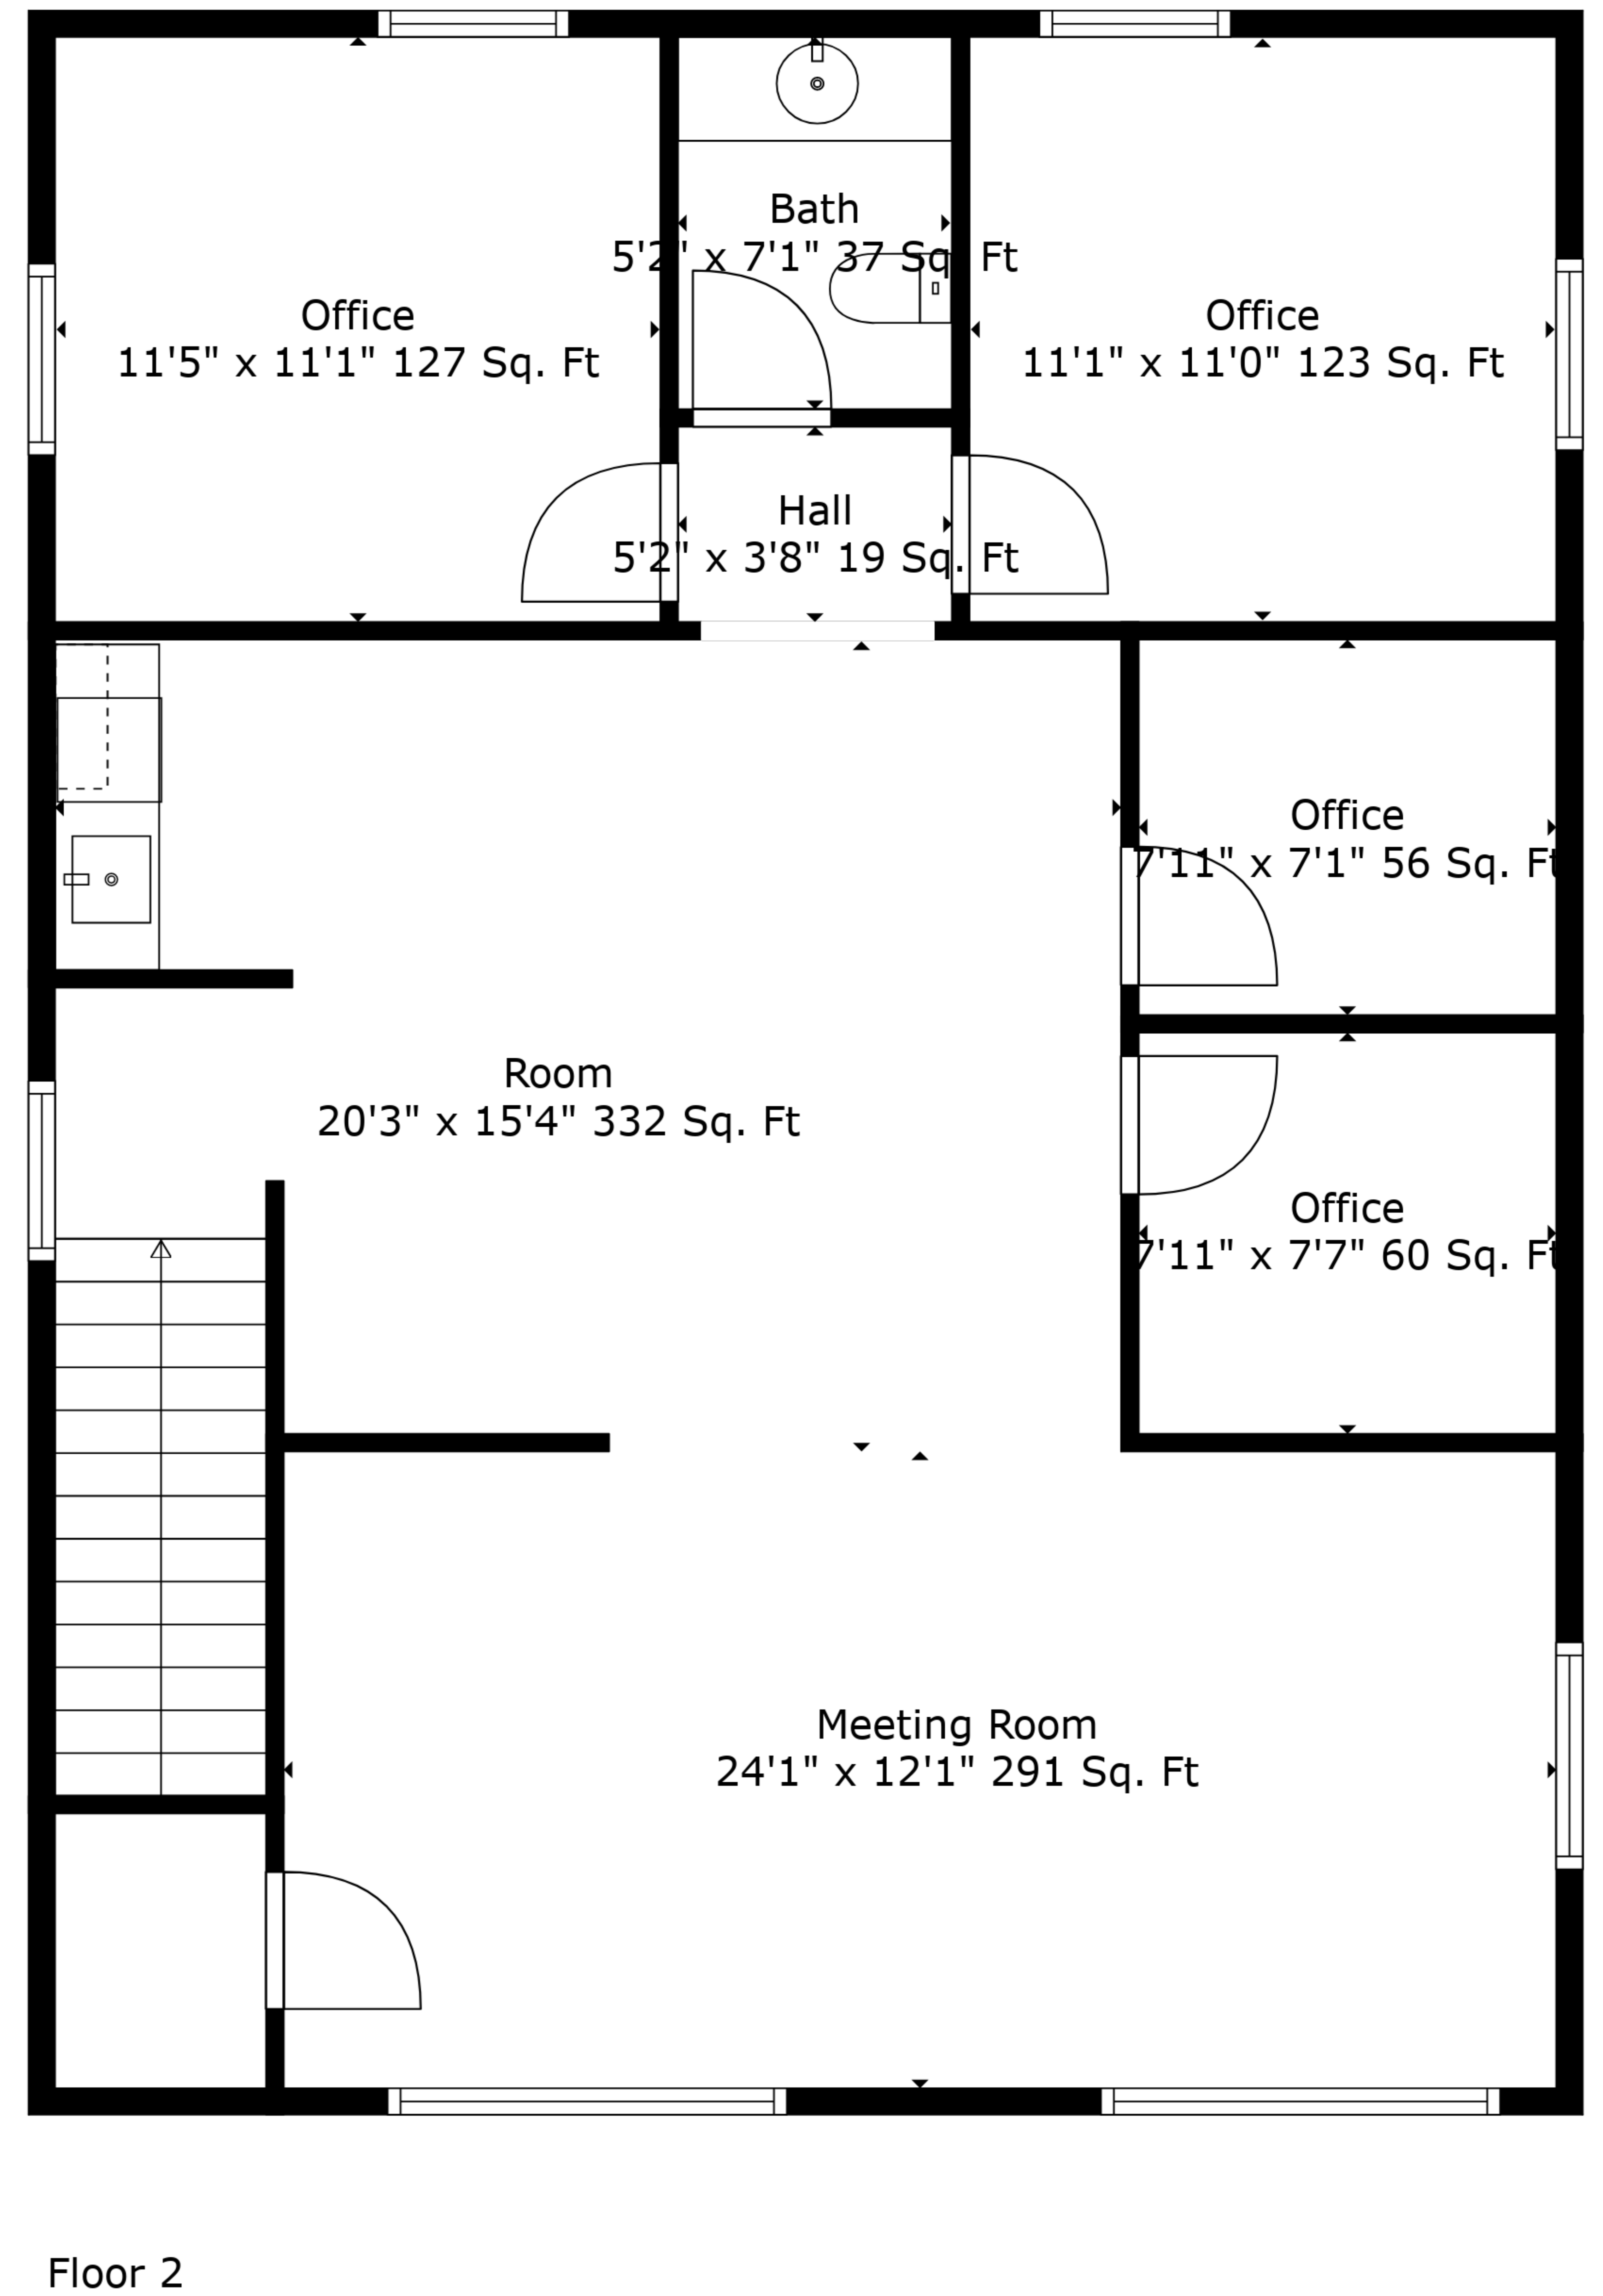

**TOTAL: 2144 sq. ft**

FLOOR 1: 1036 sq. ft, FLOOR 2: 1108 sq. ft

EXCLUDED AREAS: LOW CEILING: 71 sq. ft

Measurements Are Deemed Highly Reliable But Not Guaranteed.

**TOTAL: 2144 sq. ft**

FLOOR 1: 1036 sq. ft, FLOOR 2: 1108 sq. ft  
 EXCLUDED AREAS: LOW CEILING: 71 sq. ft

Measurements Are Deemed Highly Reliable But Not Guaranteed.

**TOTAL: 2144 sq. ft**  
 FLOOR 1: 1036 sq. ft, FLOOR 2: 1108 sq. ft  
 EXCLUDED AREAS: LOW CEILING: 71 sq. ft

Measurements Are Deemed Highly Reliable But Not Guaranteed.