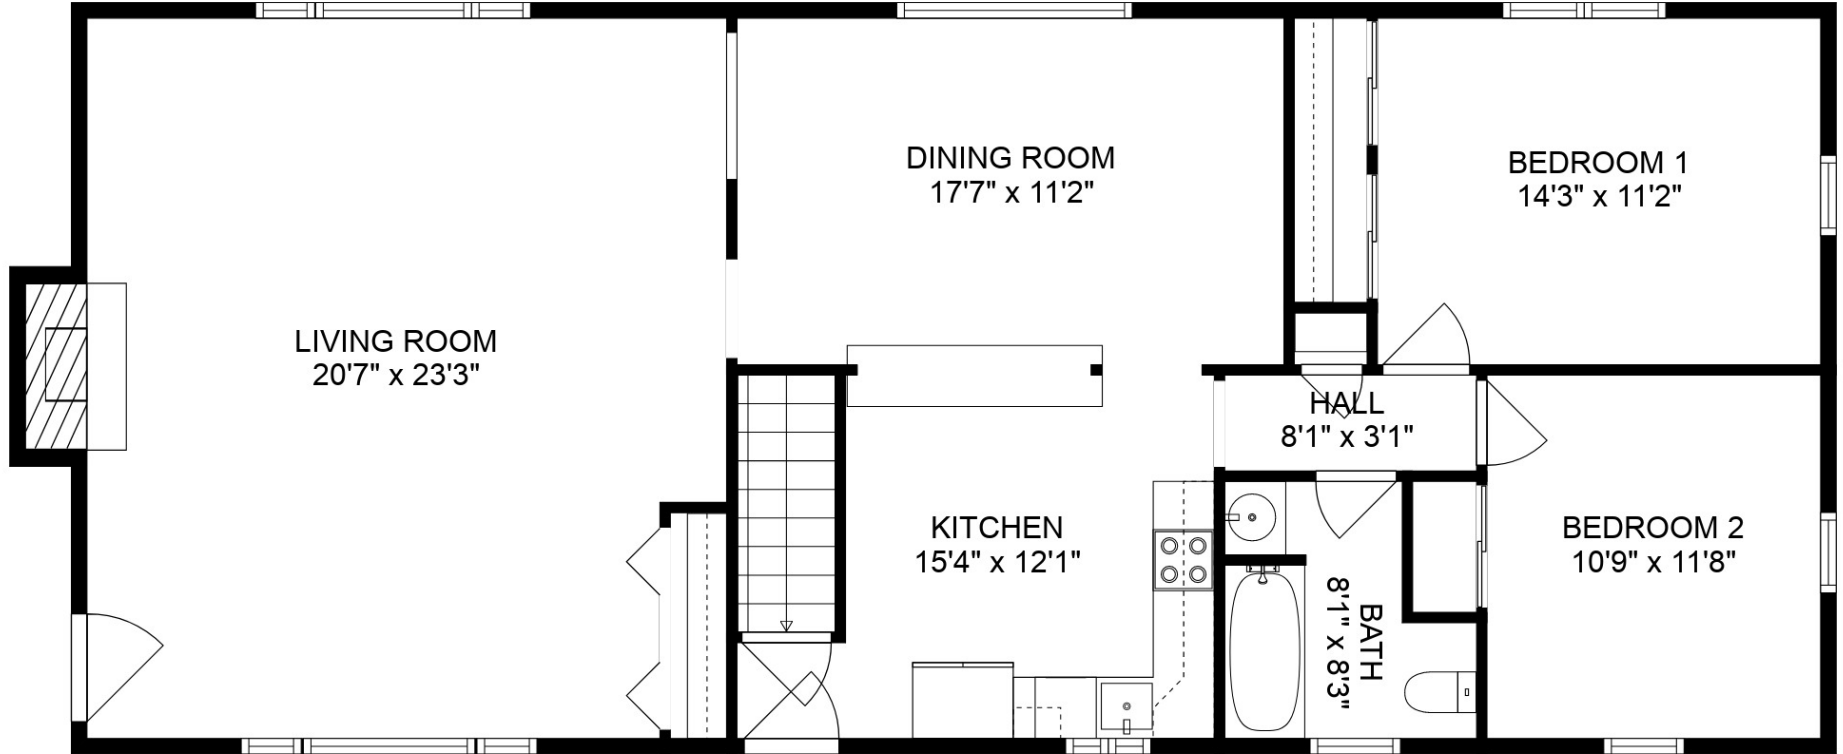

MAIN FLOOR

LOWER FLOOR

Estimated areas

GLA FLOOR 1: 0 sq. ft, excluded 852 sq. ft
 GLA MAIN FLOOR: 1377 sq. ft, excluded 13 sq. ft
 Total GLA 1377 sq. ft, total scanned area 2242 sq. ft

SIZES AND DIMENSIONS ARE APPROXIMATE. ACTUAL MAY VARY.

Estimated areas

GLA FLOOR 1: 0 sq. ft, excluded 852 sq. ft
GLA MAIN FLOOR: 1377 sq. ft, excluded 13 sq. ft
Total GLA 1377 sq. ft, total scanned area 2242 sq. ft

SIZES AND DIMENSIONS ARE APPROXIMATE. ACTUAL MAY VARY.