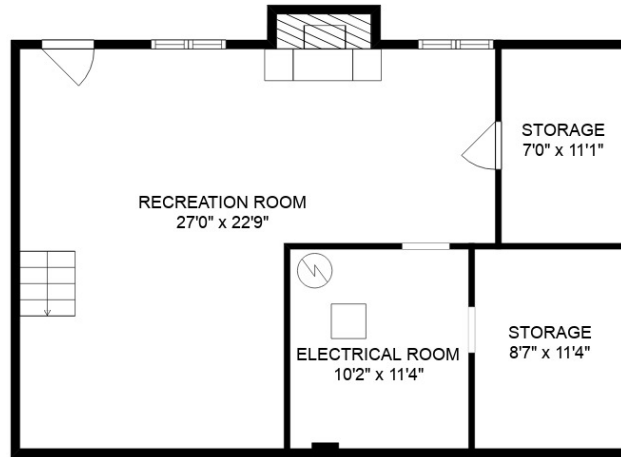

MAIN FLOOR

LOWER FLOOR

Estimated areas

GLA FLOOR 1: 0 sq. ft, excluded 852 sq. ft
 GLA MAIN FLOOR: 1377 sq. ft, excluded 13 sq. ft
 Total GLA 1377 sq. ft, total scanned area 2242 sq. ft

SIZES AND DIMENSIONS ARE APPROXIMATE. ACTUAL MAY VARY.

Estimated areas

GLA FLOOR 1: 0 sq. ft, excluded 852 sq. ft
GLA MAIN FLOOR: 1377 sq. ft, excluded 13 sq. ft
Total GLA 1377 sq. ft, total scanned area 2242 sq. ft

SIZES AND DIMENSIONS ARE APPROXIMATE. ACTUAL MAY VARY.