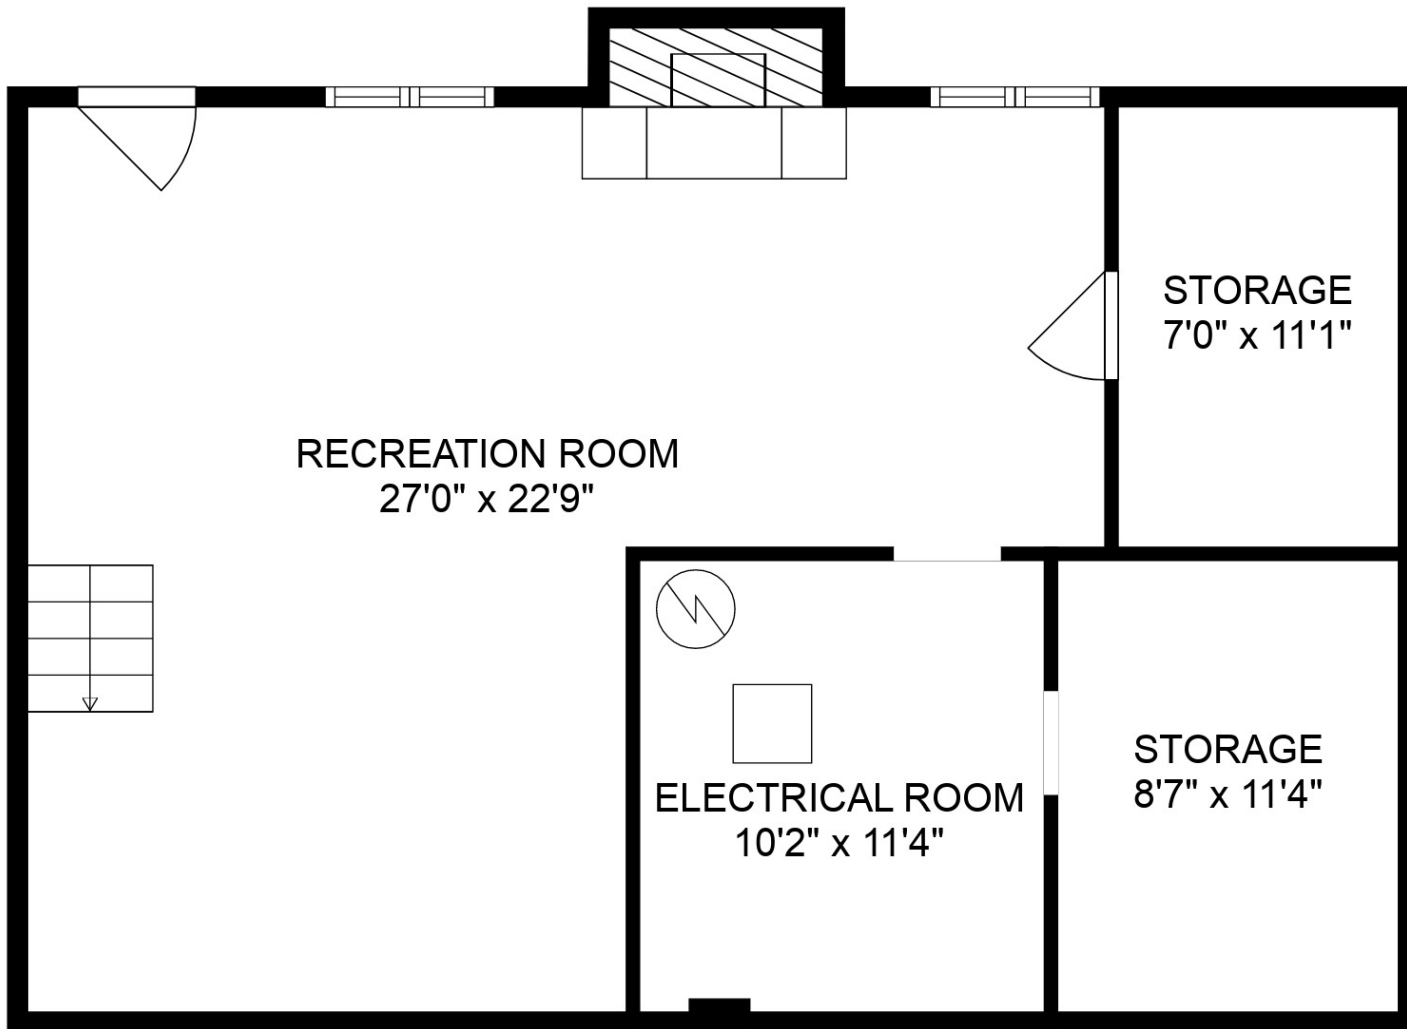

MAIN FLOOR

LOWER FLOOR

Estimated areas

GLA FLOOR 1: 0 sq. ft, excluded 852 sq. ft
 GLA MAIN FLOOR: 1377 sq. ft, excluded 13 sq. ft
 Total GLA 1377 sq. ft, total scanned area 2242 sq. ft

SIZES AND DIMENSIONS ARE APPROXIMATE. ACTUAL MAY VARY.

Estimated areas

GLA FLOOR 1: 0 sq. ft, excluded 852 sq. ft
GLA MAIN FLOOR: 1377 sq. ft, excluded 13 sq. ft
Total GLA 1377 sq. ft, total scanned area 2242 sq. ft

SIZES AND DIMENSIONS ARE APPROXIMATE. ACTUAL MAY VARY.