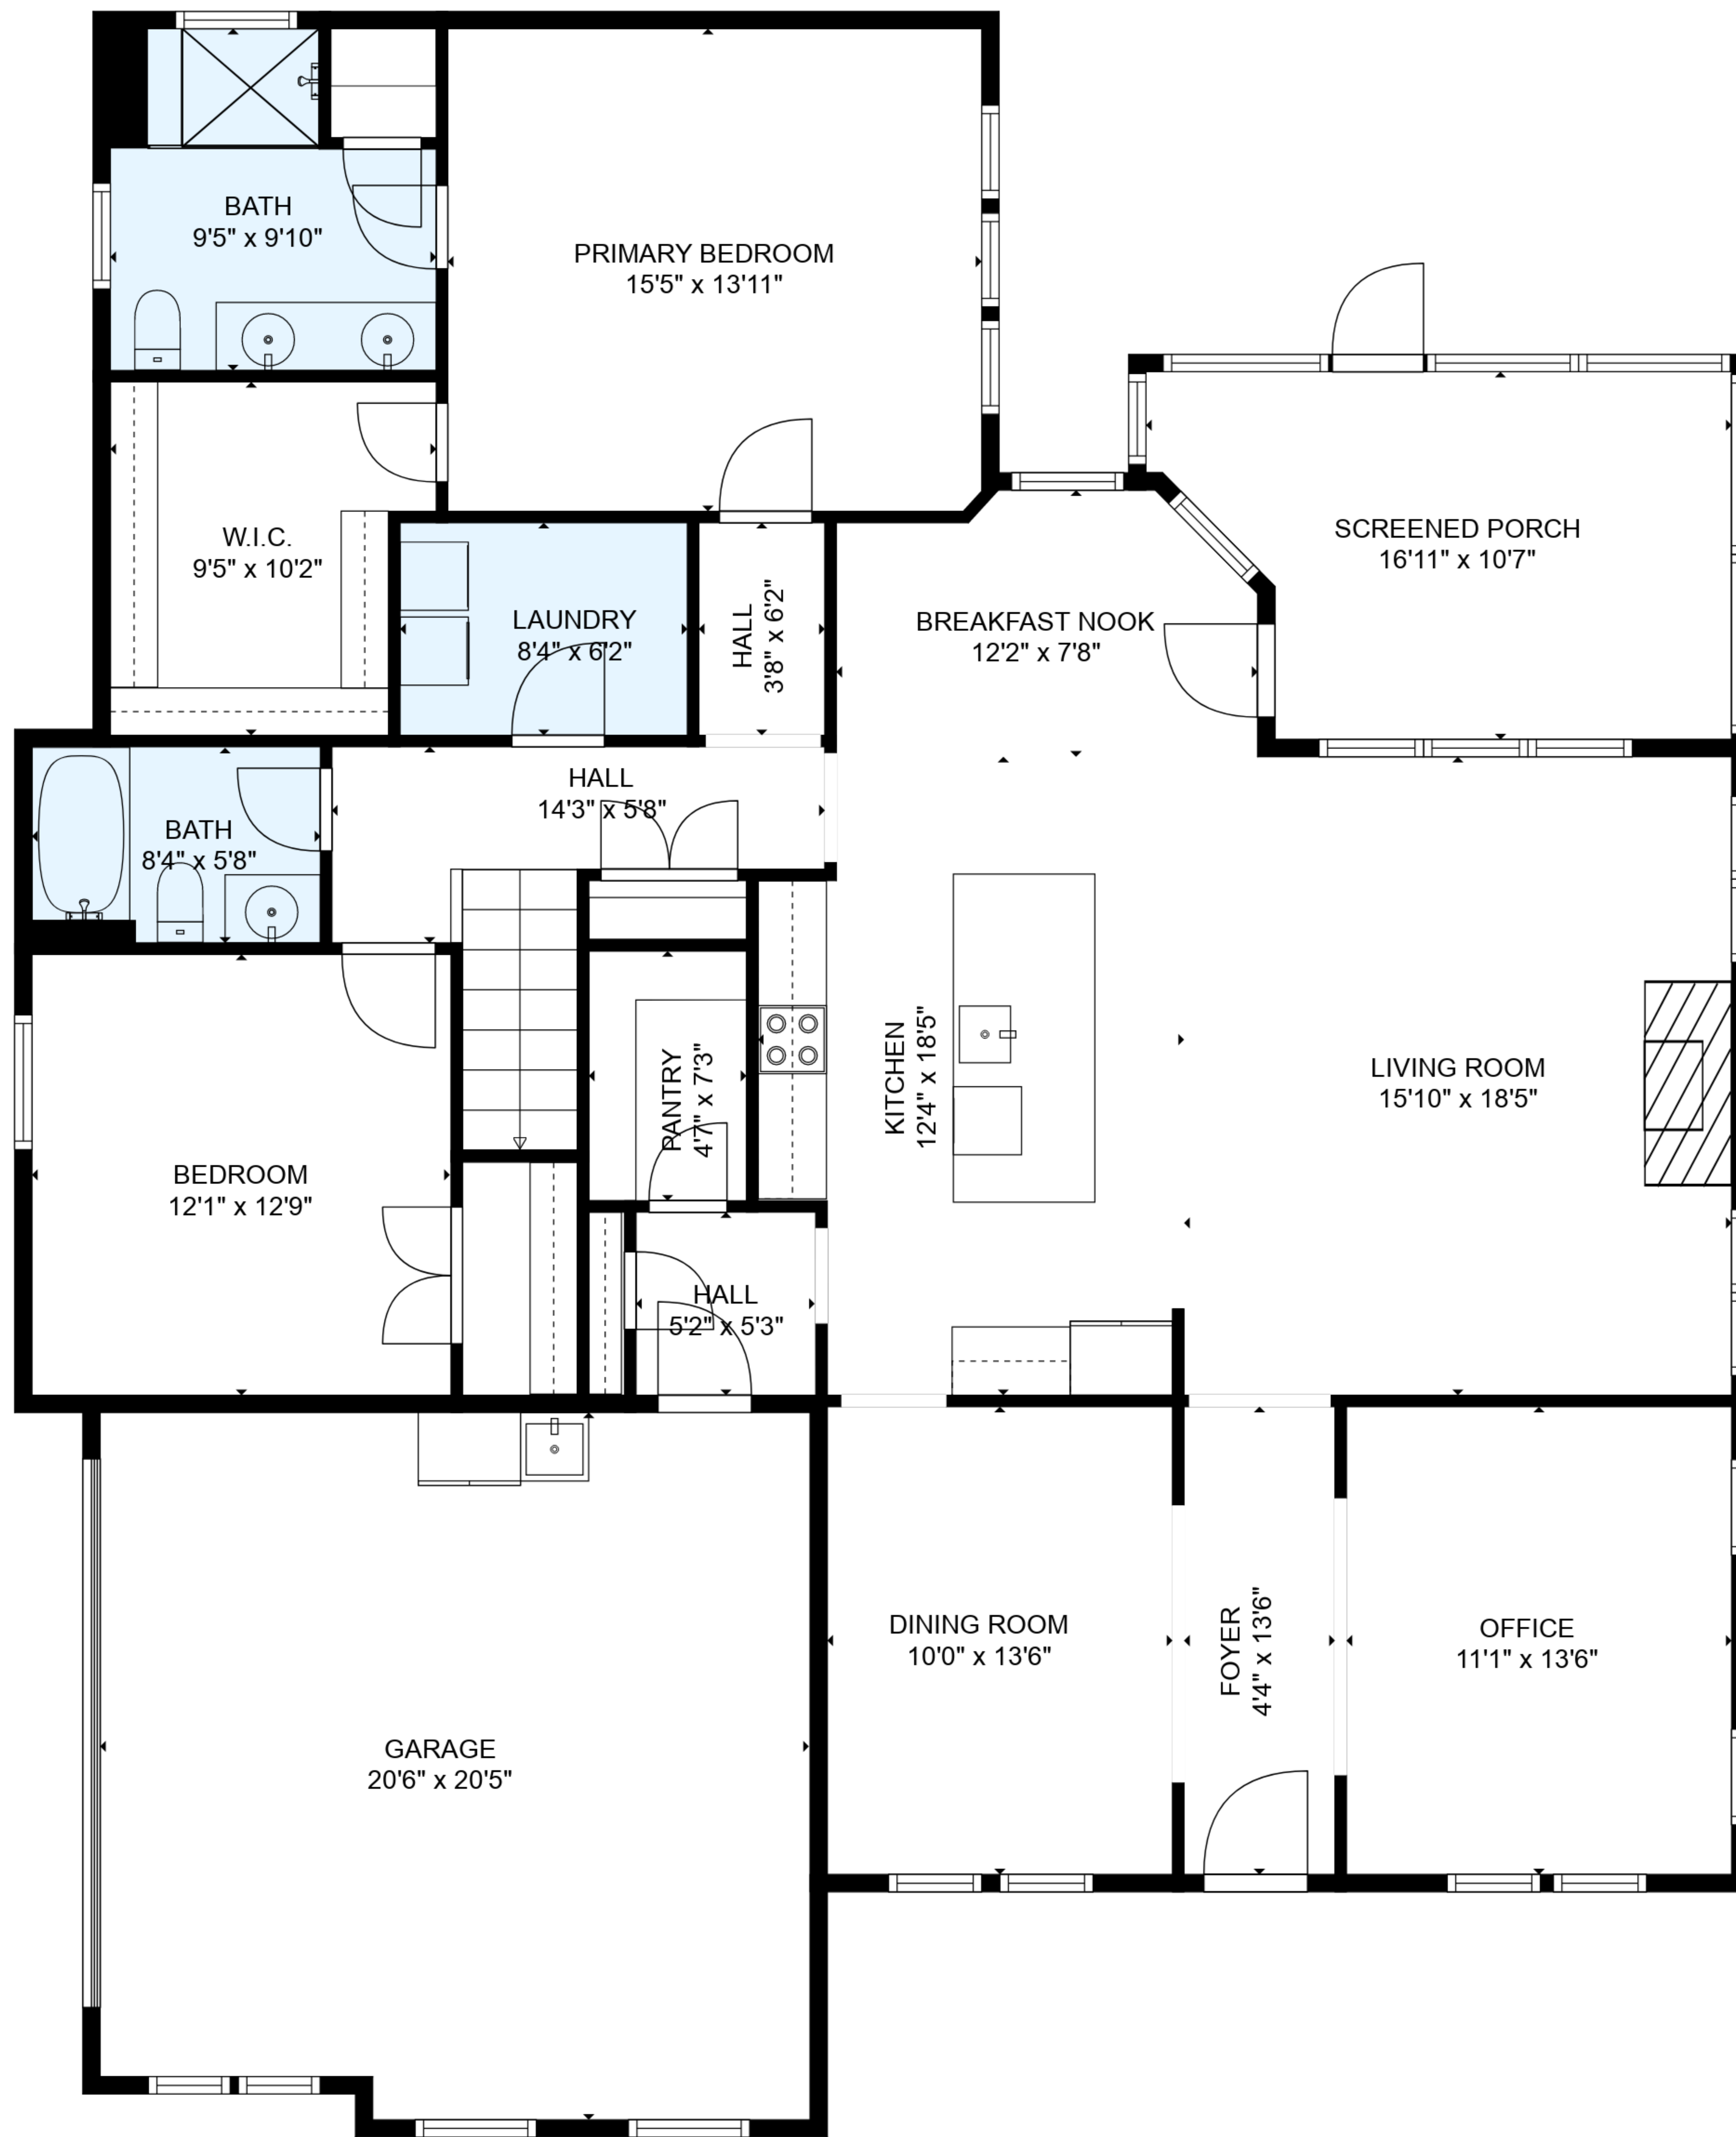

ESTIMATED AREAS
 GLA FLOOR 1: 1956 sq. ft EXCLUDED AREAS 605 sq. ft
 GLA FLOOR 2: 637 sq. ft EXCLUDED AREAS 297 sq. ft
 Total GLA 2593 sq. ft, total area 3495 sq. ft

ESTIMATED AREAS
 GLA FLOOR 1: 1956 sq. ft EXCLUDED AREAS 605 sq. ft
 GLA FLOOR 2: 637 sq. ft EXCLUDED AREAS 297 sq. ft
 Total GLA 2593 sq. ft, total area 3495 sq. ft

FLOOR 1

FLOOR 2

ESTIMATED AREAS
 GLA FLOOR 1: 1956 sq. ft EXCLUDED AREAS 605 sq. ft
 GLA FLOOR 2: 637 sq. ft EXCLUDED AREAS 297 sq. ft
 Total GLA 2593 sq. ft, total area 3495 sq. ft