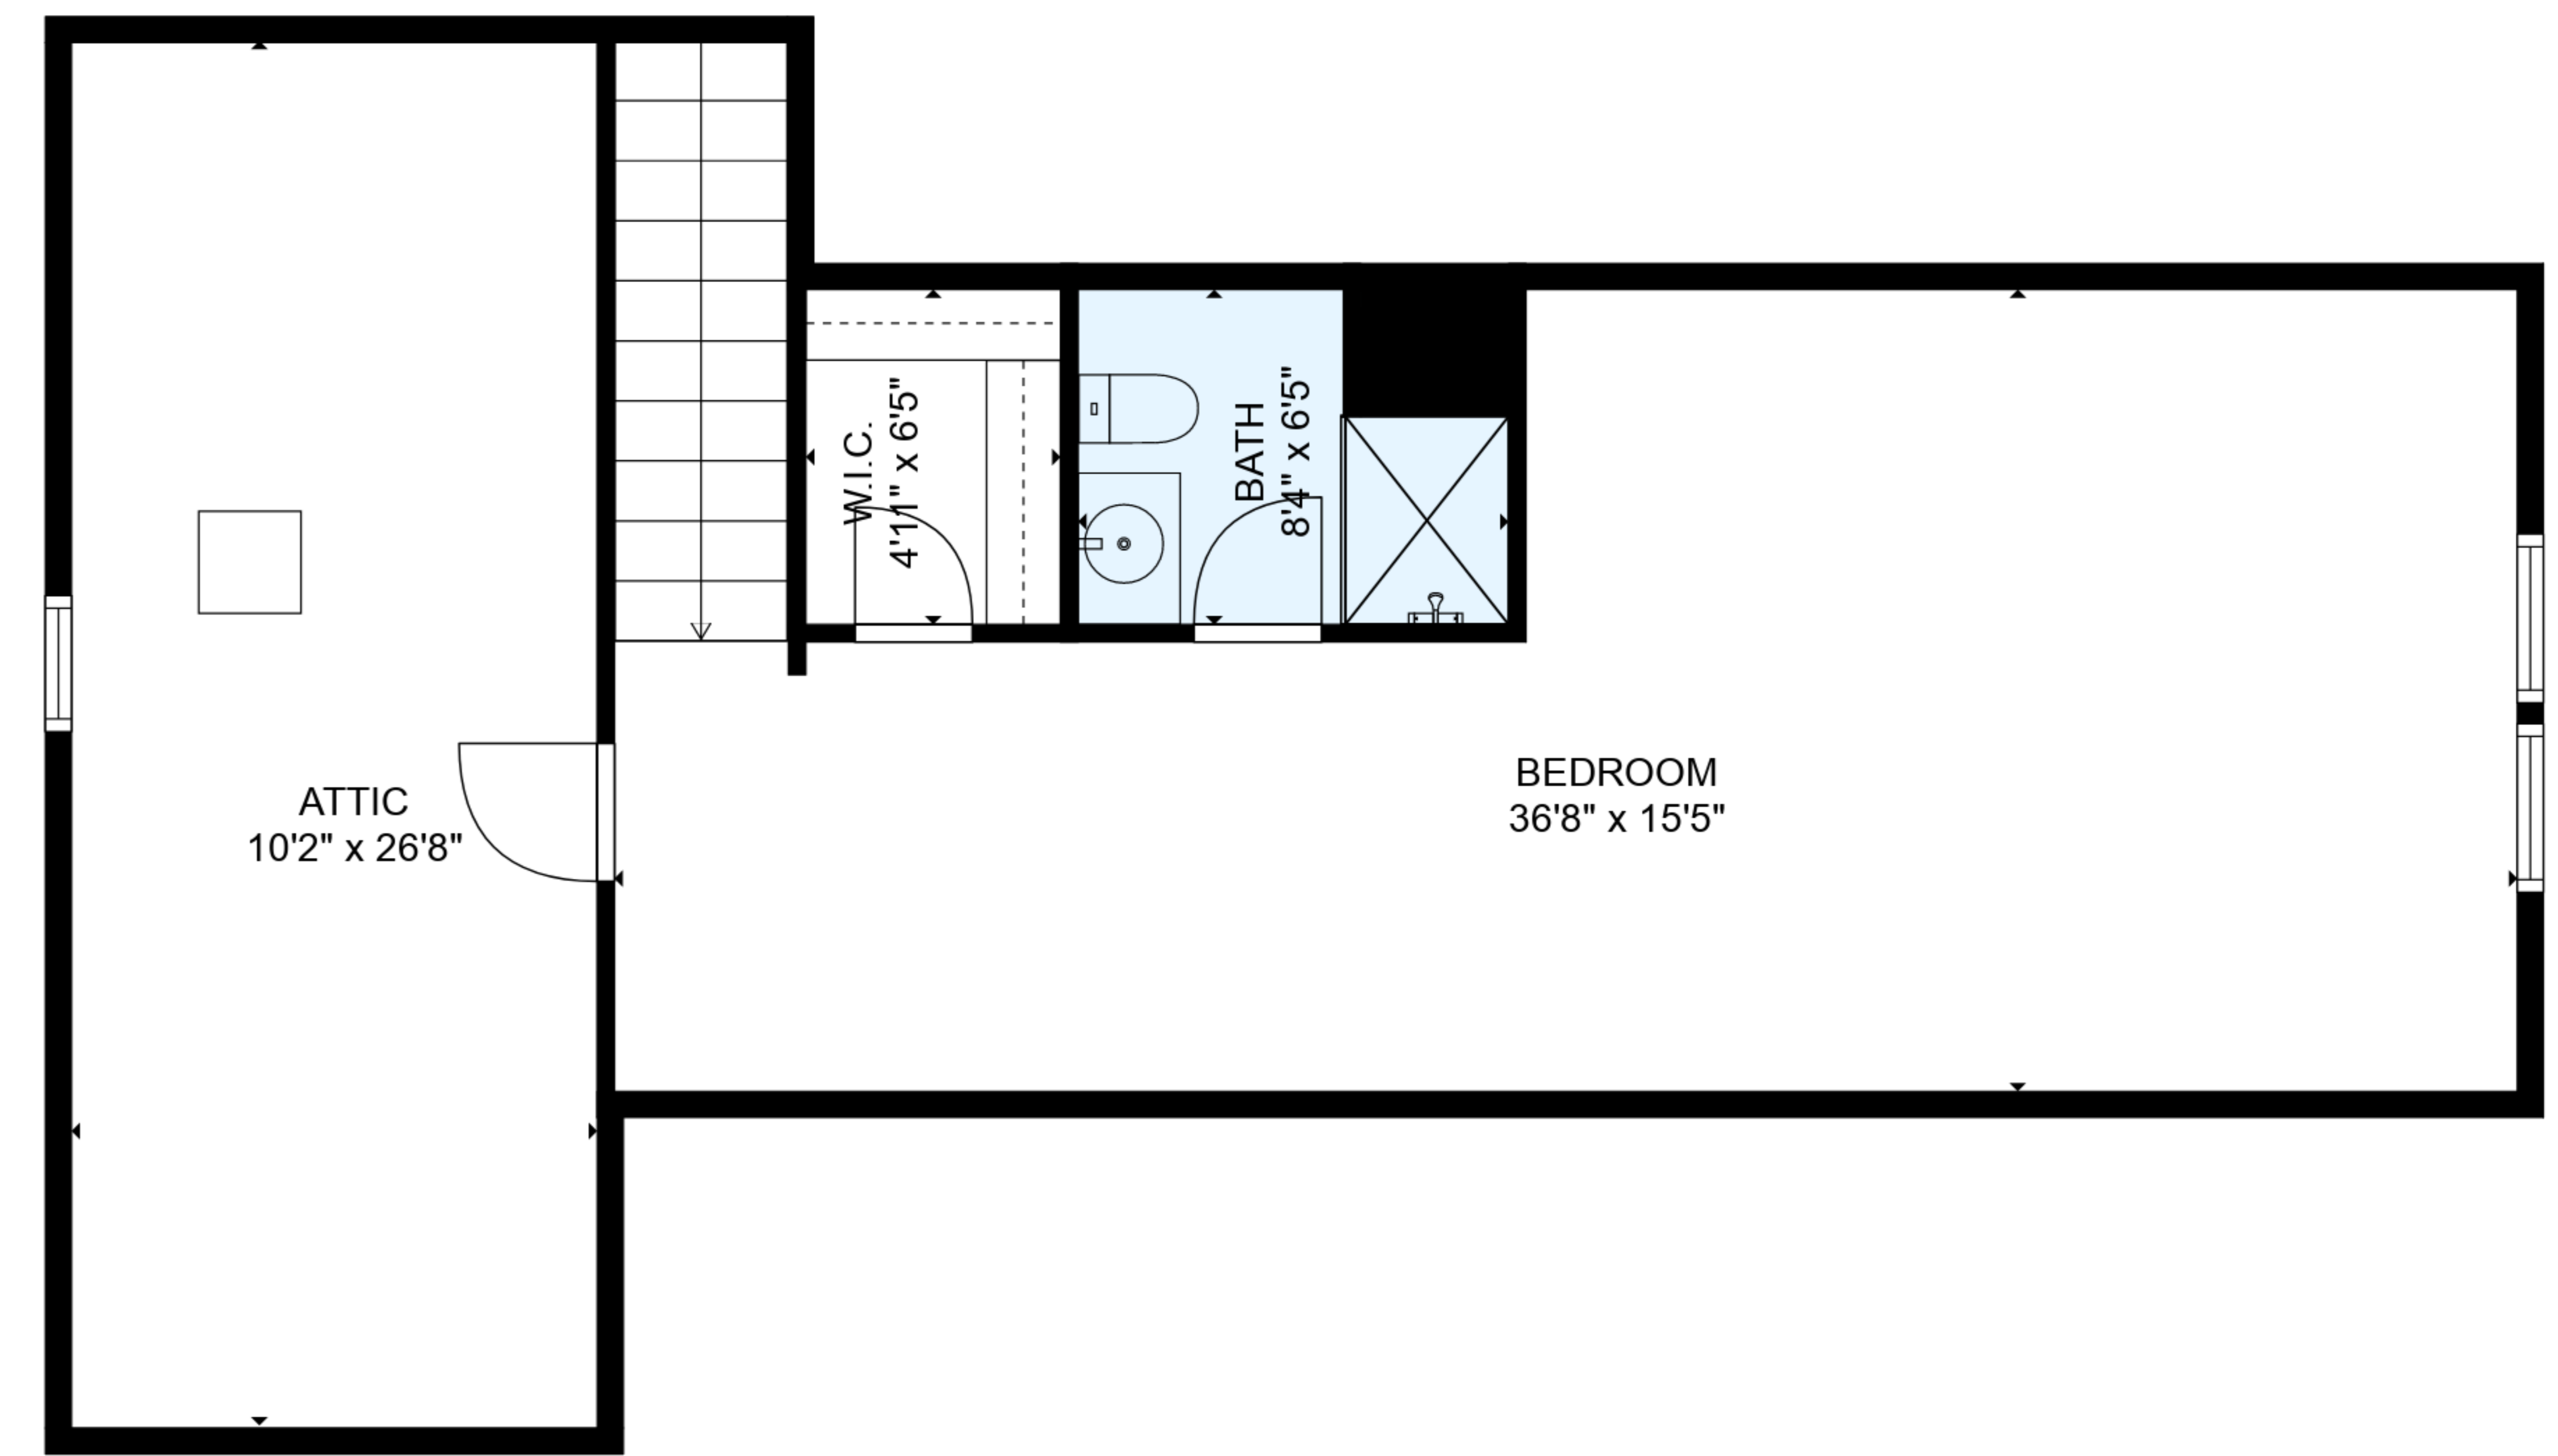

ESTIMATED AREAS
 GLA FLOOR 1: 1956 sq. ft EXCLUDED AREAS 605 sq. ft
 GLA FLOOR 2: 637 sq. ft EXCLUDED AREAS 297 sq. ft
 Total GLA 2593 sq. ft, total area 3495 sq. ft

ESTIMATED AREAS
 GLA FLOOR 1: 1956 sq. ft EXCLUDED AREAS 605 sq. ft
 GLA FLOOR 2: 637 sq. ft EXCLUDED AREAS 297 sq. ft
 Total GLA 2593 sq. ft, total area 3495 sq. ft

FLOOR 1

FLOOR 2

ESTIMATED AREAS
 GLA FLOOR 1: 1956 sq. ft EXCLUDED AREAS 605 sq. ft
 GLA FLOOR 2: 637 sq. ft EXCLUDED AREAS 297 sq. ft
 Total GLA 2593 sq. ft, total area 3495 sq. ft