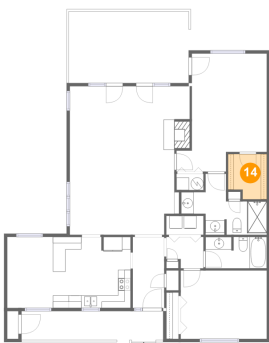

14 Floor 1 - W.I.C.

Dimensions: 6'1" x 7'2"
Area: 40 sq. ft
Counted as living area: Yes

Heated: Yes
Finished: Yes
Enclosed: Yes
Contiguous: Yes
Permitted: Yes
Wet space: No
Addition: No
Conversion: No