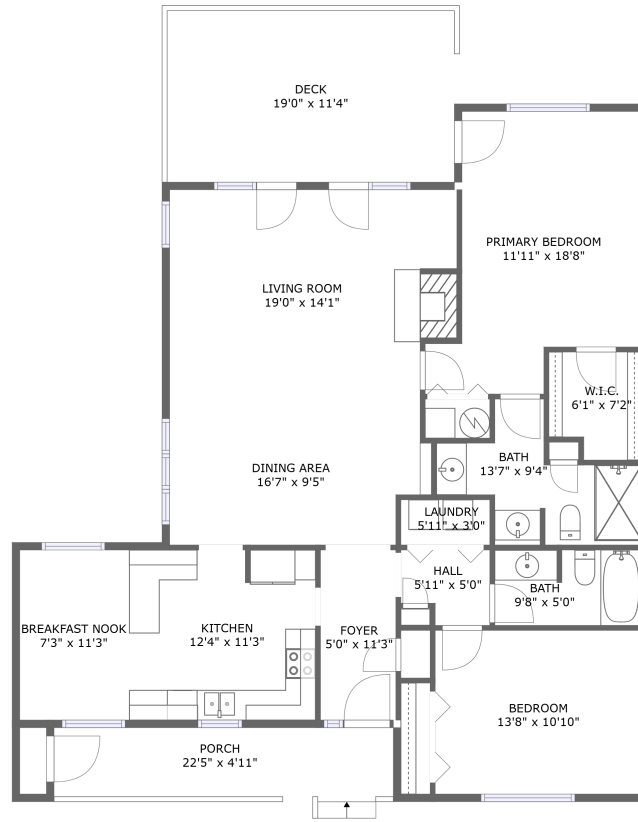

120 Golf Villa, The Waterfront, Moneta, Franklin County, Virginia, United States, 24121

MAIN LEVEL

Property summary

0 Garages

2 Bedrooms

2 Bathrooms

0 Half baths

1 Floors

1,432 Gross living area sqft

1,766 Total sqft