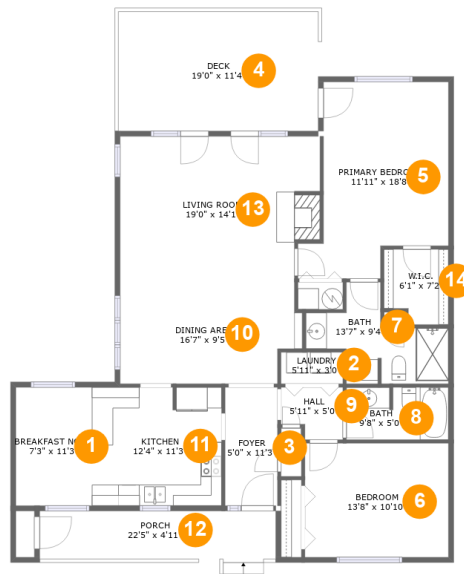

## Property summary

 **0** Garages

 **2** Bedrooms

 **2** Bathrooms

 **0** Half baths

 **1** Floors

 **1,432** Gross living area sqft

 **1,766** Total sqft

## Room dimensions

Floor 1

Total sqft: 1766 Living area: 1432

#		Dimensions	sqft	Counted as living area
1	Breakfast Nook	7'3" x 11'3"	82 sq. ft	Yes
2	Laundry	5'11" x 3'0"	18 sq. ft	Yes
3	Foyer	5'0" x 11'3"	56 sq. ft	Yes
4	Deck	19'0" x 11'4"	216 sq. ft	No
5	Primary Bedroom	11'11" x 18'8"	210 sq. ft	Yes
6	Bedroom	13'8" x 10'10"	148 sq. ft	Yes
7	Bath	13'7" x 9'4"	78 sq. ft	Yes
8	Bath	9'8" x 5'0"	48 sq. ft	Yes
9	Hall	5'11" x 5'0"	26 sq. ft	Yes
10	Dining Area	16'7" x 9'5"	153 sq. ft	Yes
11	Kitchen	12'4" x 11'3"	138 sq. ft	Yes

## 10 Floor 1 - Dining Area

Dimensions: 16'7" x 9'5"  
Area: 153 sq. ft  
Counted as living area: Yes

Heated: Yes  
Finished: Yes  
Enclosed: Yes  
Contiguous: Yes  
Permitted: Yes  
Wet space: No  
Addition: No  
Conversion: No

## 13 Floor 1 - Living Room

Dimensions: 19'0" x 14'1"  
Area: 256 sq. ft  
Counted as living area: Yes

Heated: Yes  
Finished: Yes  
Enclosed: Yes  
Contiguous: Yes  
Permitted: Yes  
Wet space: No  
Addition: No  
Conversion: No