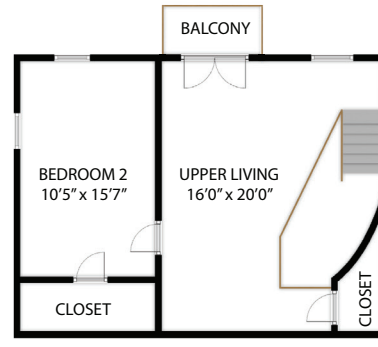

GROUND FLOOR

FIRST FLOOR

4470 McIntosh Lake Avenue, Sarasota 34233  
TOTAL APPROX. FLOOR AREA 3,496 SQ.FT

Whilst every attempt has been made to ensure the accuracy of the floor plan contained here, measurements of doors, windows, rooms and any other items are approximate and no responsibility is taken for any error, omission, or misstatement. This plan is for illustrative purposes only and should be used as such by any prospective purchaser.