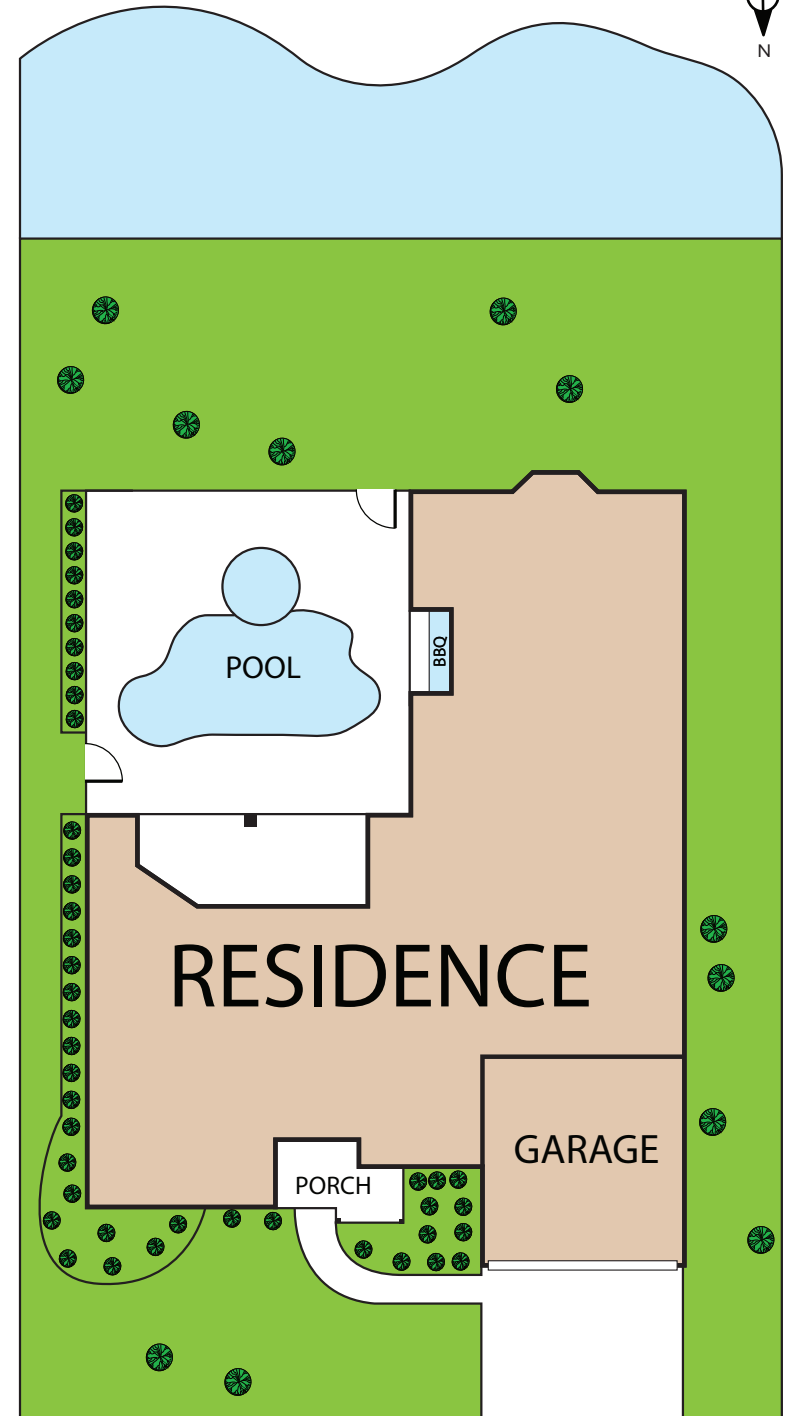

GROUND FLOOR

FIRST FLOOR

4470 McIntosh Lake Avenue, Sarasota 34233  
TOTAL APPROX. FLOOR AREA 3,496 SQ.FT

Whilst every attempt has been made to ensure the accuracy of the floor plan contained here, measurements of doors, windows, rooms and any other items are approximate and no responsibility is taken for any error, omission, or misstatement. This plan is for illustrative purposes only and should be used as such by any prospective purchaser.