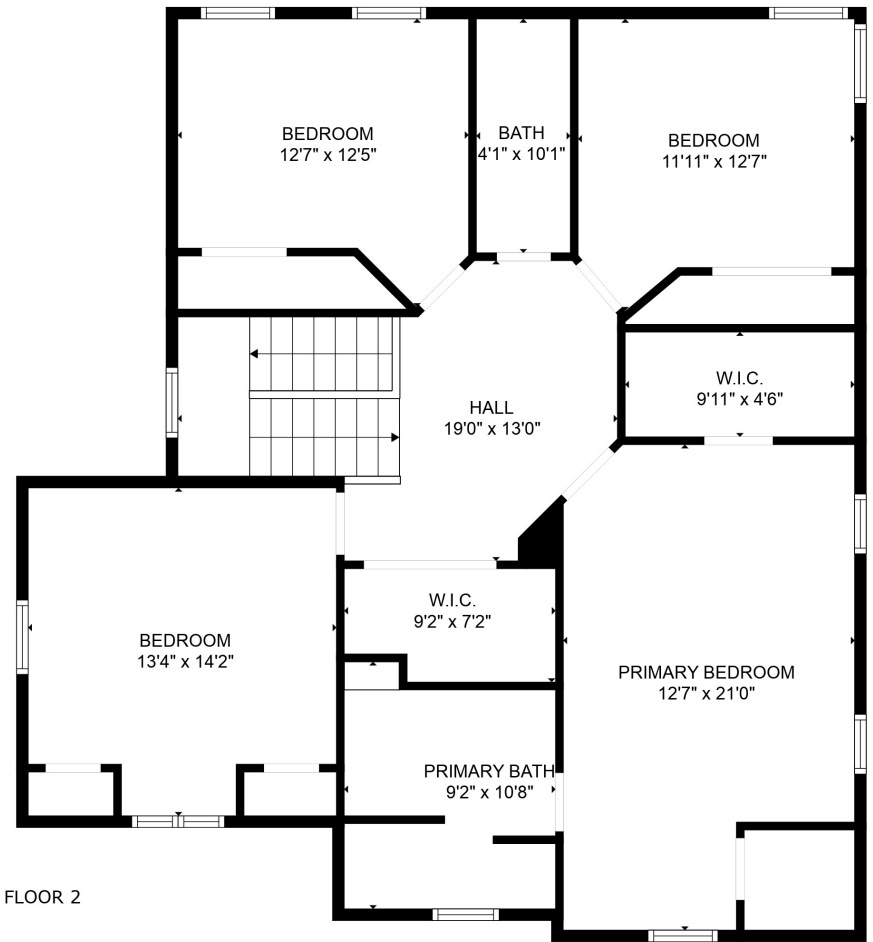

FLOOR 1

FLOOR 2

Total scanned area: 2558 sq. ft

SIZES AND DIMENSIONS ARE APPROXIMATE. ACTUAL MAY VARY.

Total scanned area: 2558 sq. ft

SIZES AND DIMENSIONS ARE APPROXIMATE. ACTUAL MAY VARY.

Total scanned area: 2558 sq. ft

SIZES AND DIMENSIONS ARE APPROXIMATE. ACTUAL MAY VARY.