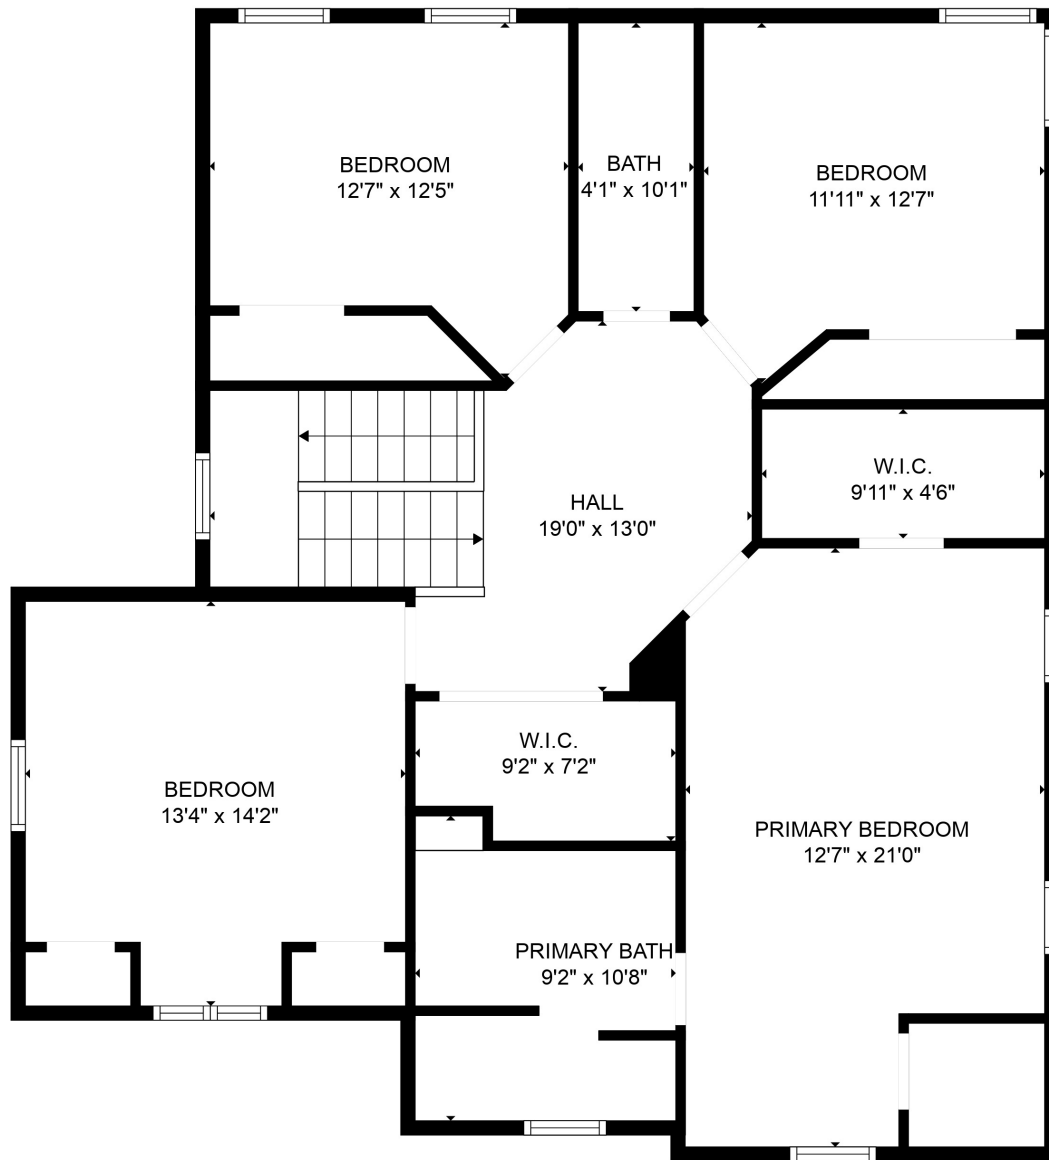

FLOOR 1

FLOOR 2

Total scanned area: 2558 sq. ft

SIZES AND DIMENSIONS ARE APPROXIMATE. ACTUAL MAY VARY.

Total scanned area: 2558 sq. ft

SIZES AND DIMENSIONS ARE APPROXIMATE. ACTUAL MAY VARY.

Total scanned area: 2558 sq. ft

SIZES AND DIMENSIONS ARE APPROXIMATE. ACTUAL MAY VARY.