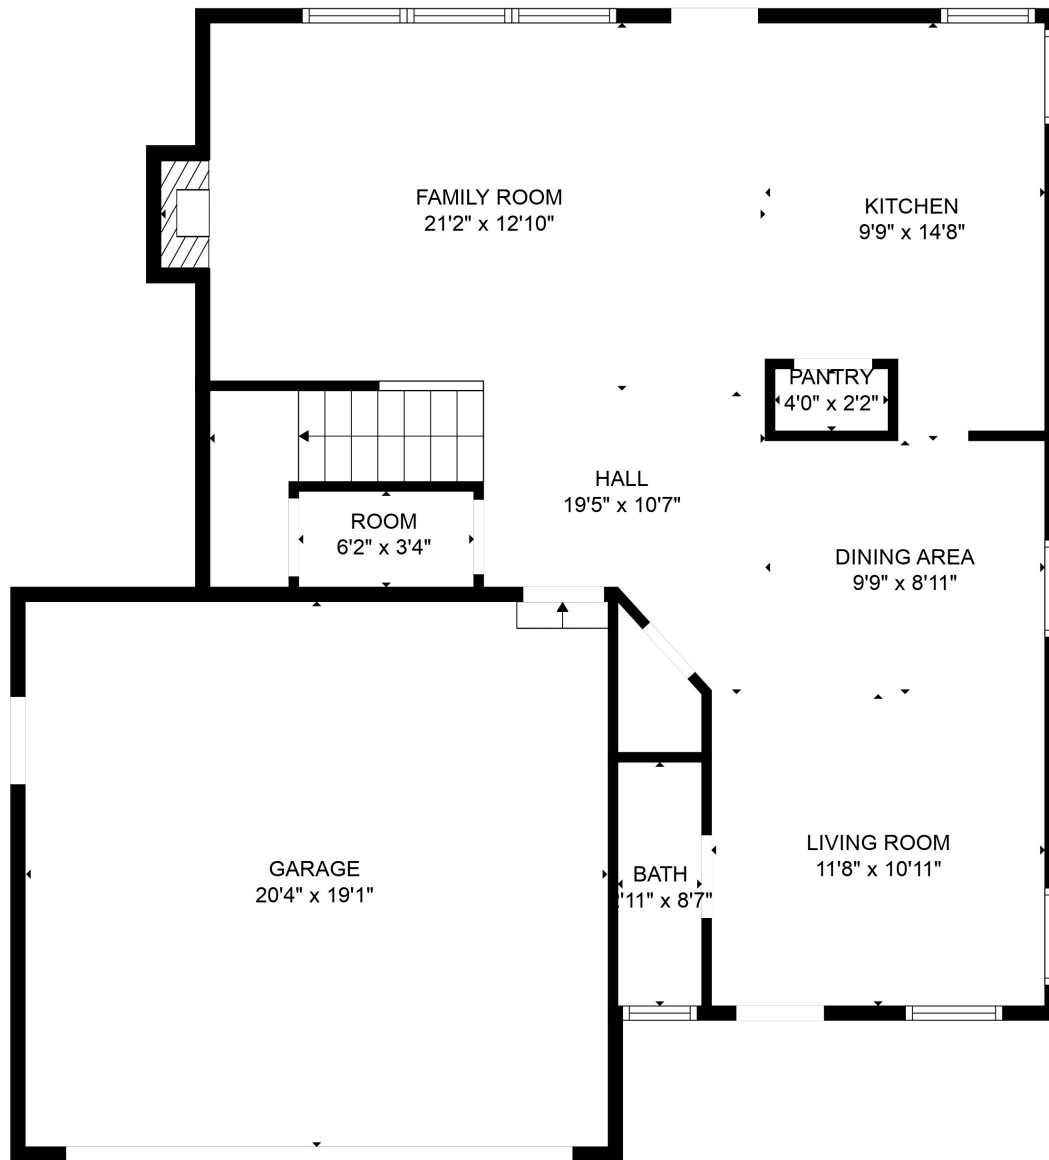

FLOOR 1

FLOOR 2

Total scanned area: 2558 sq. ft

SIZES AND DIMENSIONS ARE APPROXIMATE. ACTUAL MAY VARY.

Total scanned area: 2558 sq. ft

SIZES AND DIMENSIONS ARE APPROXIMATE. ACTUAL MAY VARY.

Total scanned area: 2558 sq. ft

SIZES AND DIMENSIONS ARE APPROXIMATE. ACTUAL MAY VARY.