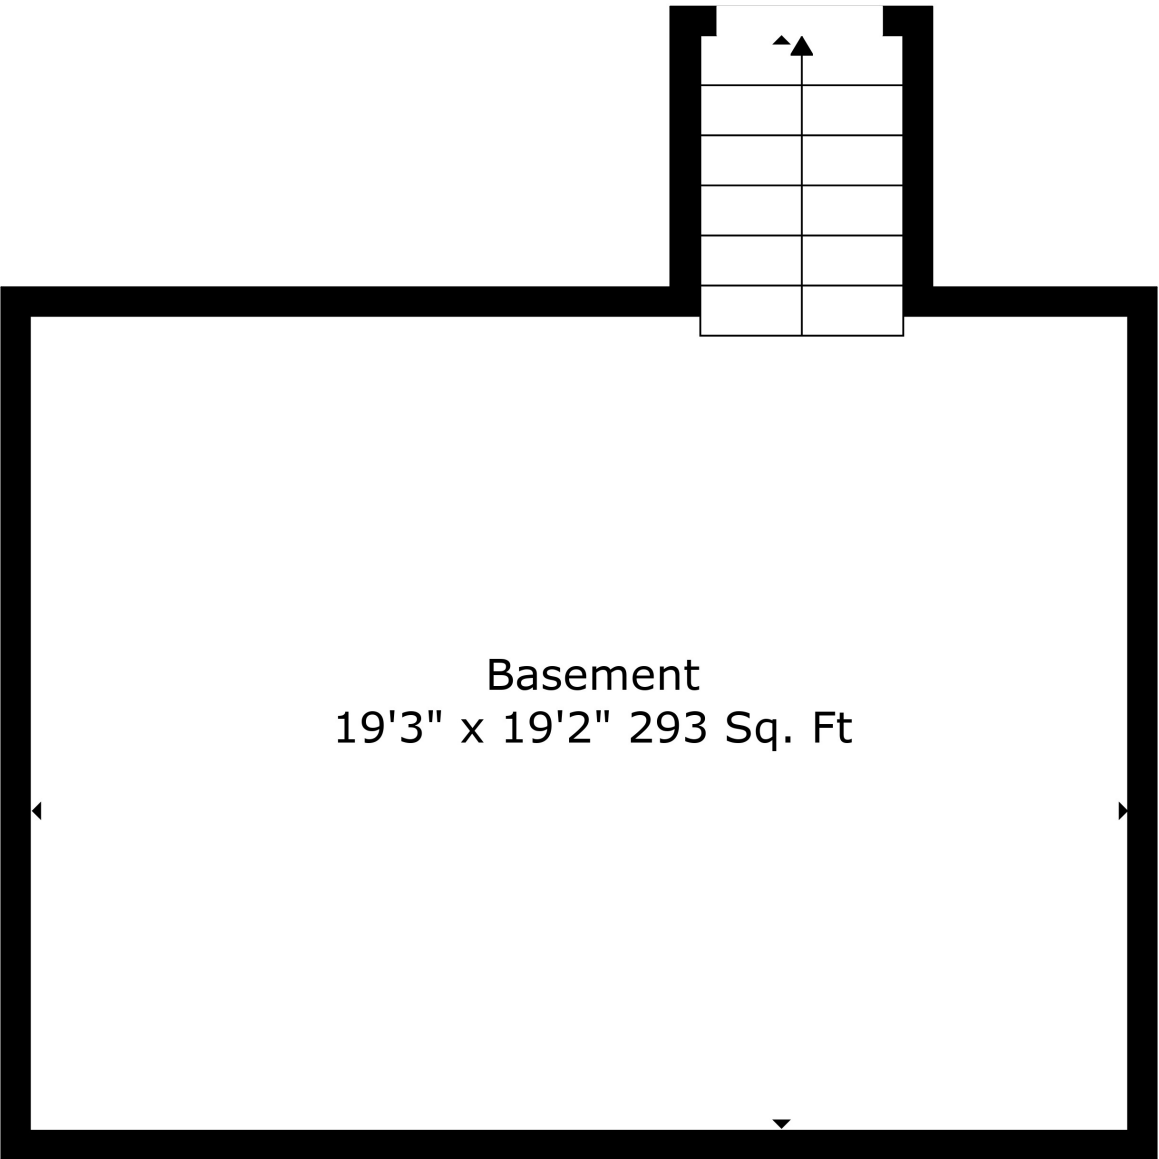

Basement
19'3" x 19'2" 293 Sq. Ft

Total scanned area: 2738 sq. ft