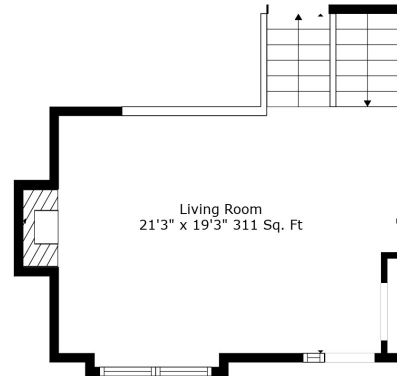

Floor 2

Floor 4

Floor 1

Floor 3

Floor 5

Total scanned area: 2738 sq. ft

Total scanned area: 2738 sq. ft

Measurements Are Calculated By Cubicasa Technology. Deemed Highly Reliable But Not Guaranteed.

Total scanned area: 2738 sq. ft

Total scanned area: 2738 sq. ft

Measurements Are Calculated By Cubicasa Technology. Deemed Highly Reliable But Not Guaranteed.

Total scanned area: 2738 sq. ft

Measurements Are Calculated By Cubicasa Technology. Deemed Highly Reliable But Not Guaranteed.

Basement
19'3" x 19'2" 293 Sq. Ft

Total scanned area: 2738 sq. ft

Measurements Are Calculated By Cubicasa Technology. Deemed Highly Reliable But Not Guaranteed.