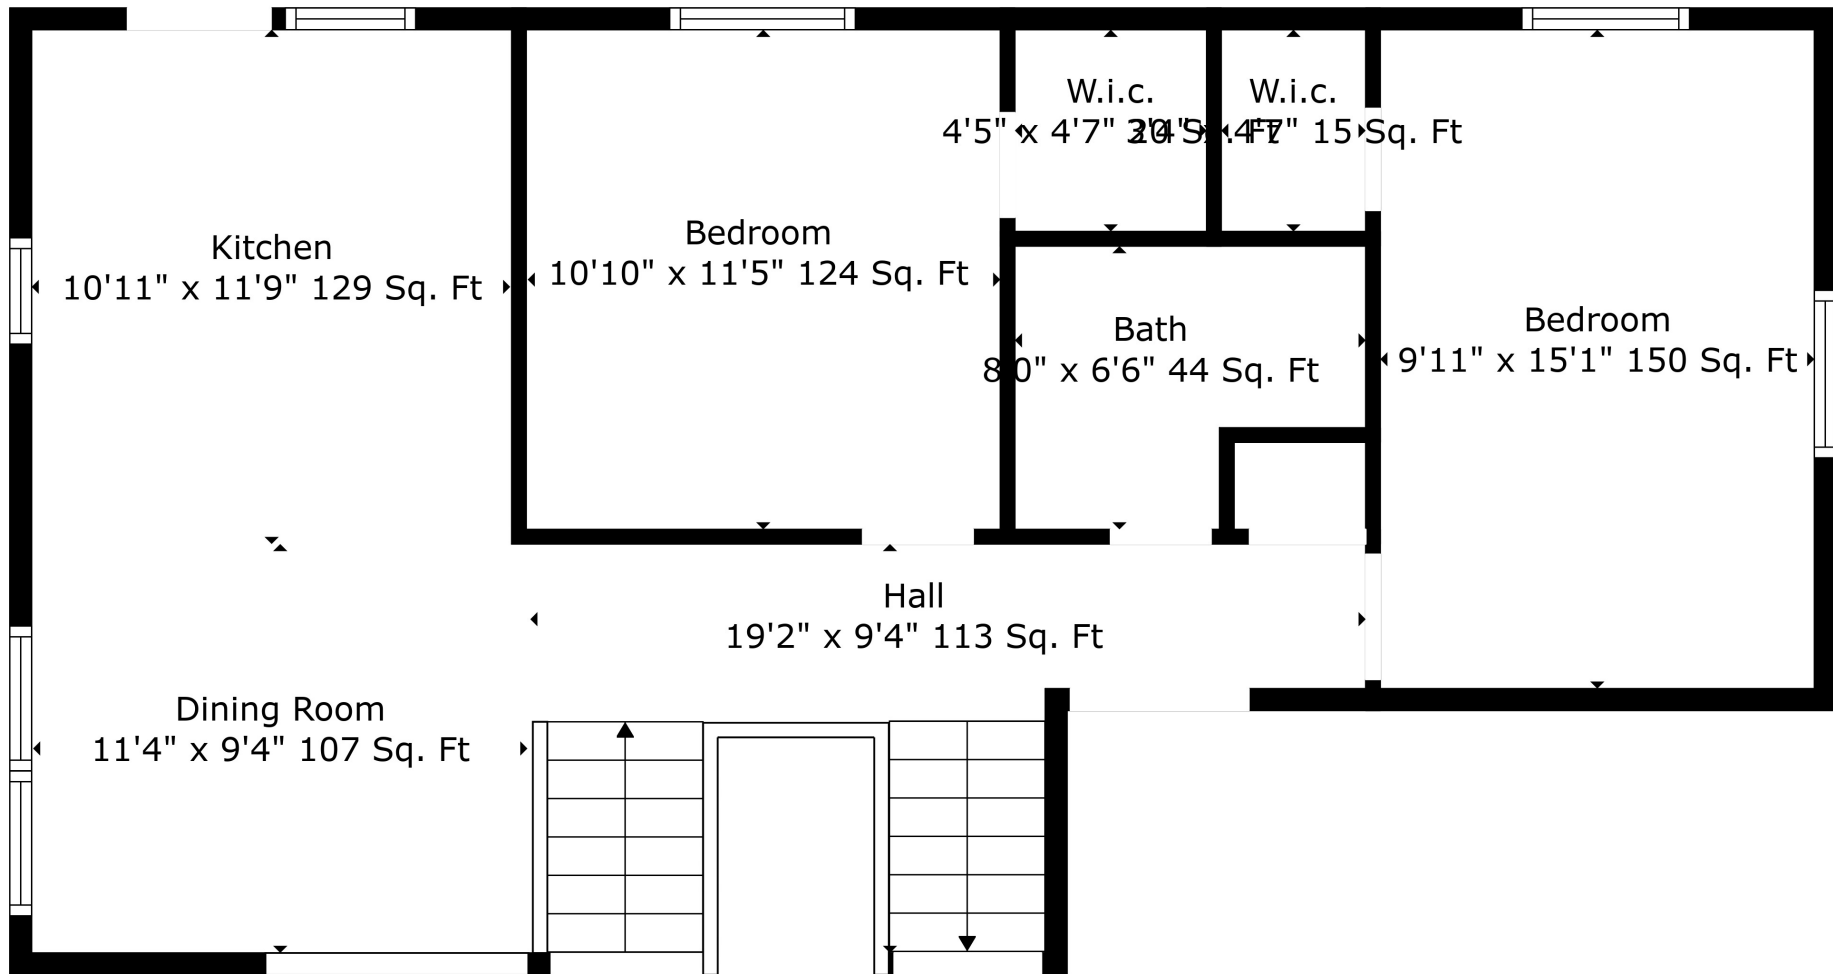

Floor 2

Floor 4

Floor 1

Floor 3

Floor 5

Total scanned area: 2738 sq. ft

Total scanned area: 2738 sq. ft

Measurements Are Calculated By Cubicasa Technology. Deemed Highly Reliable But Not Guaranteed.

Total scanned area: 2738 sq. ft

Total scanned area: 2738 sq. ft

Measurements Are Calculated By Cubicasa Technology. Deemed Highly Reliable But Not Guaranteed.

Total scanned area: 2738 sq. ft

Measurements Are Calculated By Cubicasa Technology. Deemed Highly Reliable But Not Guaranteed.

Basement
19'3" x 19'2" 293 Sq. Ft

Total scanned area: 2738 sq. ft

Measurements Are Calculated By Cubicasa Technology. Deemed Highly Reliable But Not Guaranteed.