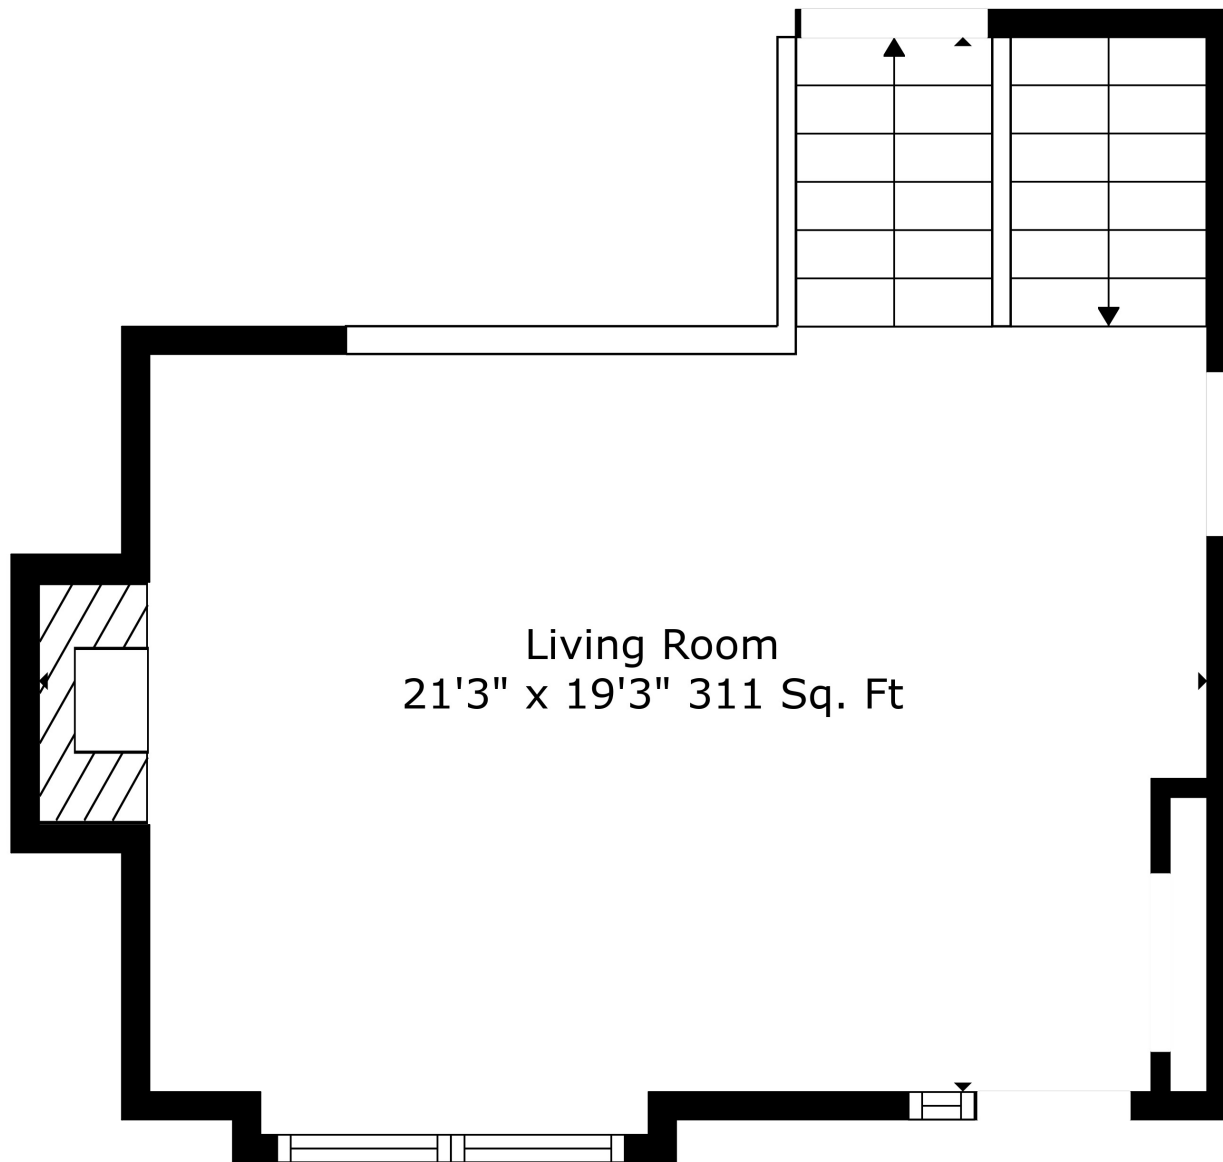

Floor 2

Floor 4

Floor 1

Floor 3

Floor 5

Total scanned area: 2738 sq. ft

Total scanned area: 2738 sq. ft

Measurements Are Calculated By Cubicasa Technology. Deemed Highly Reliable But Not Guaranteed.

Total scanned area: 2738 sq. ft

Total scanned area: 2738 sq. ft

Measurements Are Calculated By Cubicasa Technology. Deemed Highly Reliable But Not Guaranteed.

Total scanned area: 2738 sq. ft

Measurements Are Calculated By Cubicasa Technology. Deemed Highly Reliable But Not Guaranteed.

Basement
19'3" x 19'2" 293 Sq. Ft

Total scanned area: 2738 sq. ft

Measurements Are Calculated By Cubicasa Technology. Deemed Highly Reliable But Not Guaranteed.