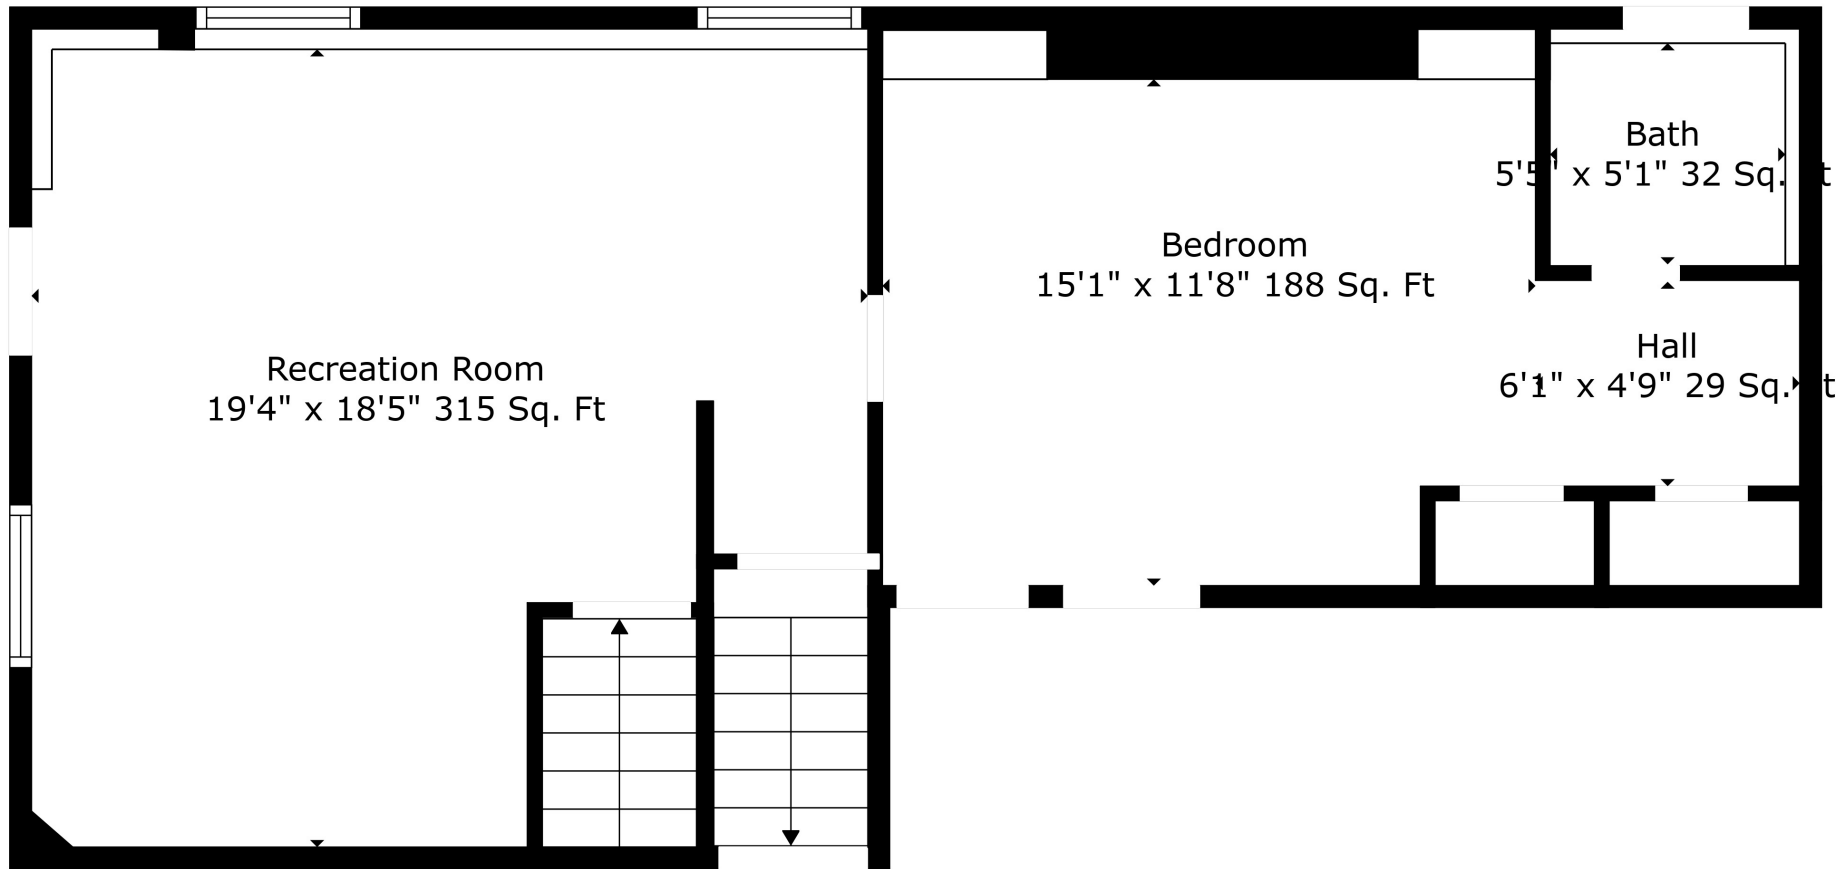

Floor 2

Floor 4

Floor 1

Floor 3

Floor 5

Total scanned area: 2738 sq. ft

Total scanned area: 2738 sq. ft

Measurements Are Calculated By Cubicasa Technology. Deemed Highly Reliable But Not Guaranteed.

Total scanned area: 2738 sq. ft

Total scanned area: 2738 sq. ft

Measurements Are Calculated By Cubicasa Technology. Deemed Highly Reliable But Not Guaranteed.

Total scanned area: 2738 sq. ft

Measurements Are Calculated By Cubicasa Technology. Deemed Highly Reliable But Not Guaranteed.

Basement
19'3" x 19'2" 293 Sq. Ft

Total scanned area: 2738 sq. ft

Measurements Are Calculated By Cubicasa Technology. Deemed Highly Reliable But Not Guaranteed.