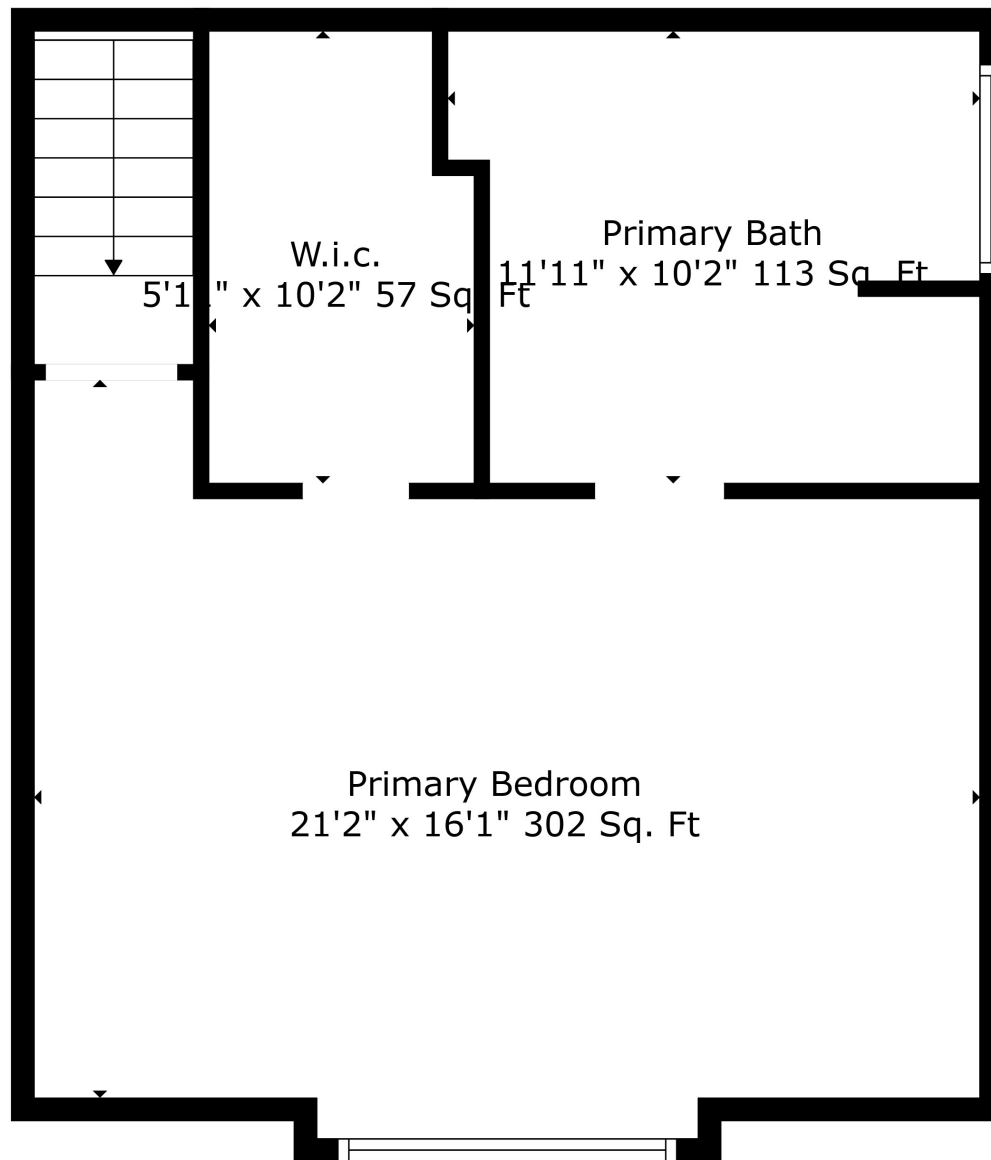

Floor 2

Floor 4

Floor 1

Floor 3

Floor 5

Total scanned area: 2738 sq. ft

Total scanned area: 2738 sq. ft

Measurements Are Calculated By Cubicasa Technology. Deemed Highly Reliable But Not Guaranteed.

Total scanned area: 2738 sq. ft

Total scanned area: 2738 sq. ft

Measurements Are Calculated By Cubicasa Technology. Deemed Highly Reliable But Not Guaranteed.

Total scanned area: 2738 sq. ft

Measurements Are Calculated By Cubicasa Technology. Deemed Highly Reliable But Not Guaranteed.

Basement
19'3" x 19'2" 293 Sq. Ft

Total scanned area: 2738 sq. ft

Measurements Are Calculated By Cubicasa Technology. Deemed Highly Reliable But Not Guaranteed.