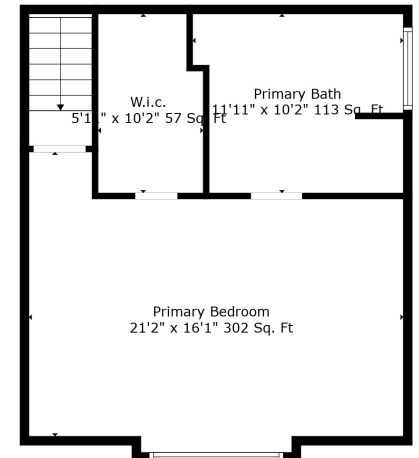

Floor 2

Floor 4

Floor 1

Floor 3

Floor 5

Total scanned area: 2738 sq. ft

Total scanned area: 2738 sq. ft

Measurements Are Calculated By Cubicasa Technology. Deemed Highly Reliable But Not Guaranteed.

Total scanned area: 2738 sq. ft

Total scanned area: 2738 sq. ft

Measurements Are Calculated By Cubicasa Technology. Deemed Highly Reliable But Not Guaranteed.

Total scanned area: 2738 sq. ft

Measurements Are Calculated By Cubicasa Technology. Deemed Highly Reliable But Not Guaranteed.

Basement
19'3" x 19'2" 293 Sq. Ft

Total scanned area: 2738 sq. ft

Measurements Are Calculated By Cubicasa Technology. Deemed Highly Reliable But Not Guaranteed.