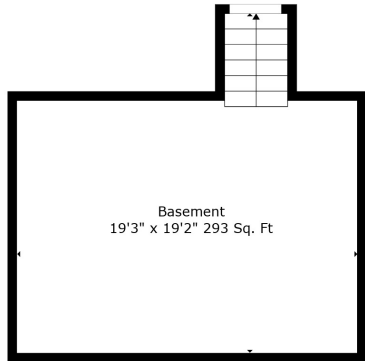

Floor 2

Floor 4

Floor 1

Floor 3

Floor 5

Total scanned area: 2738 sq. ft

Total scanned area: 2738 sq. ft

Measurements Are Calculated By Cubicasa Technology. Deemed Highly Reliable But Not Guaranteed.

Total scanned area: 2738 sq. ft

Total scanned area: 2738 sq. ft

Measurements Are Calculated By Cubicasa Technology. Deemed Highly Reliable But Not Guaranteed.

Total scanned area: 2738 sq. ft

Measurements Are Calculated By Cubicasa Technology. Deemed Highly Reliable But Not Guaranteed.

Basement
19'3" x 19'2" 293 Sq. Ft

Total scanned area: 2738 sq. ft

Measurements Are Calculated By Cubicasa Technology. Deemed Highly Reliable But Not Guaranteed.