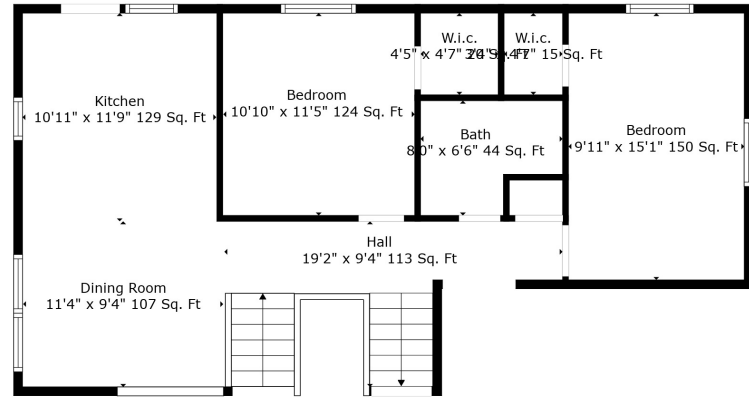

Floor 2

Floor 4

Floor 1

Floor 3

Floor 5

Total scanned area: 2738 sq. ft

Total scanned area: 2738 sq. ft

Measurements Are Calculated By Cubicasa Technology. Deemed Highly Reliable But Not Guaranteed.

Total scanned area: 2738 sq. ft

Total scanned area: 2738 sq. ft

Measurements Are Calculated By Cubicasa Technology. Deemed Highly Reliable But Not Guaranteed.

Total scanned area: 2738 sq. ft

Measurements Are Calculated By Cubicasa Technology. Deemed Highly Reliable But Not Guaranteed.

Basement
19'3" x 19'2" 293 Sq. Ft

Total scanned area: 2738 sq. ft

Measurements Are Calculated By Cubicasa Technology. Deemed Highly Reliable But Not Guaranteed.