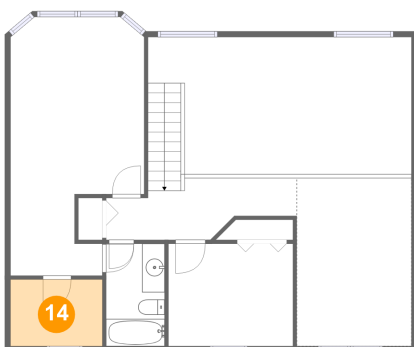

14 Floor 2 - W.i.c.

Dimensions: 8'1" x 5'10"
Area: 48 sq. ft
Counted as Living Area:
Yes

Heated: Yes
Finished: Yes
Enclosed: Yes
Contiguous:
Yes
Permitted: Yes
Wet Space: No
Addition: No
Conversion: No