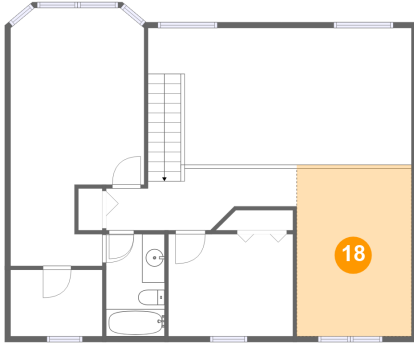

800 East Saratoga Circle, Island Lake, Lake County, Illinois, United States, 60042

18 Floor 2 - Loft

Dimensions: 10'1" x 14'9"
Area: 153 sq. ft
Counted as Living Area:
Yes

Heated: Yes
Finished: Yes
Enclosed: Yes
Contiguous:
Yes
Permitted: Yes
Wet Space: No
Addition: No
Conversion: No