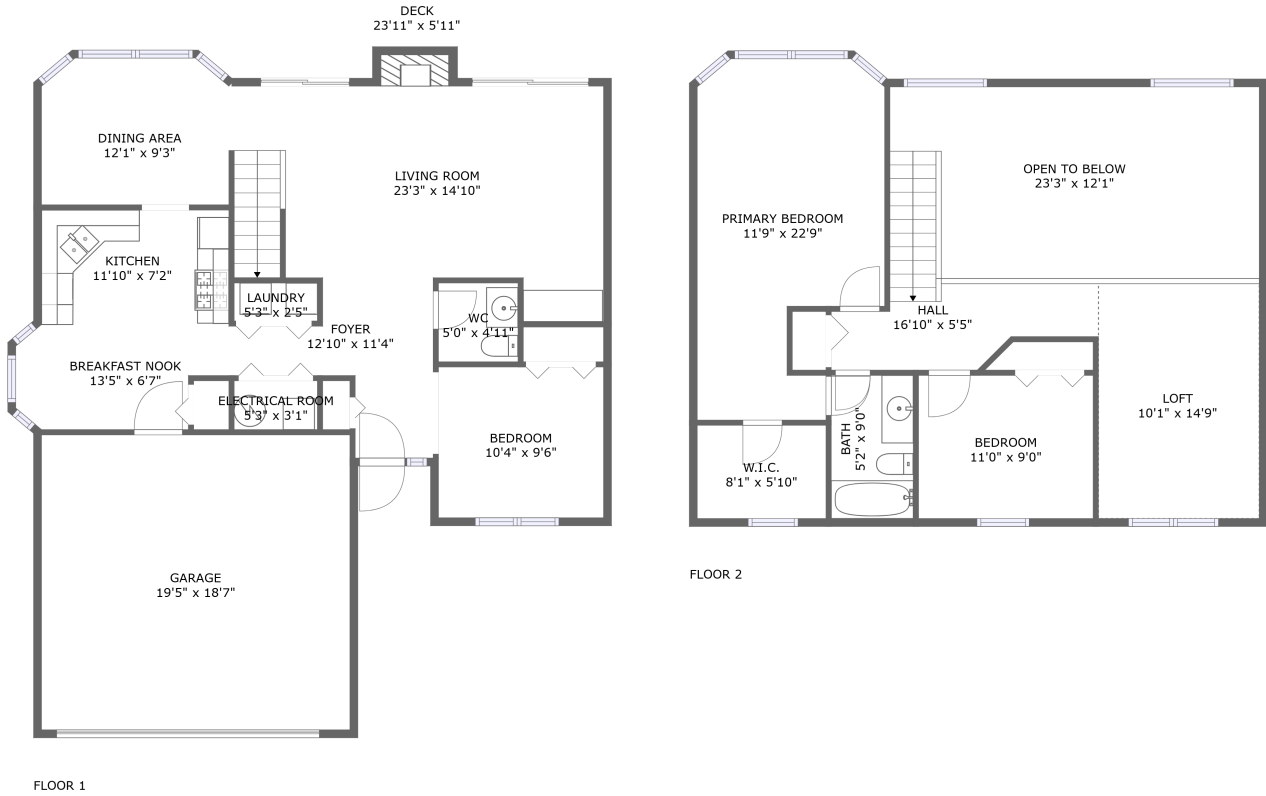

## Property Summary

 **1** garages

 **3** bedrooms

 **1** bathrooms

 **1** half baths

 **2** floors

 **1,660** Gross Living Area sqft

 **2,478** total sqft