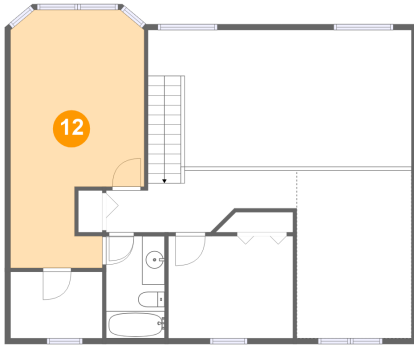

800 East Saratoga Circle, Island Lake, Lake County, Illinois, United States, 60042

12 Floor 2 - Primary Bedroom

Dimensions: 11'9" x 22'9"
Area: 227 sq. ft
Counted as Living Area:
Yes

Heated: Yes
Finished: Yes
Enclosed: Yes
Contiguous:
Yes
Permitted: Yes
Wet Space: No
Addition: No
Conversion: No