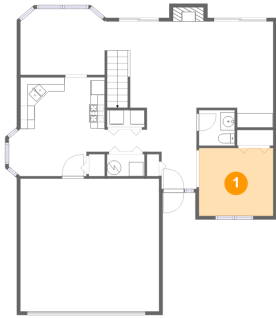

800 East Saratoga Circle, Island Lake, Lake County, Illinois, United States, 60042

1 Floor 1 - Bedroom

Dimensions: 10'4" x 9'6"
Area: 99 sq. ft
Counted as Living Area:
Yes

Heated: Yes
Finished: Yes
Enclosed: Yes
Contiguous:
Yes
Permitted: Yes
Wet Space: No
Addition: No
Conversion: No