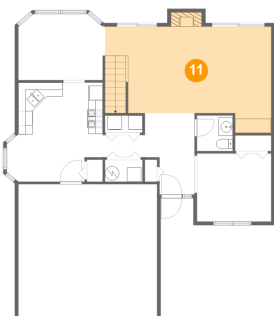

11 Floor 1 - Living Room

Dimensions: 23'3" x 14'10"
Area: 301 sq. ft
Counted as Living Area: Yes

Heated: Yes
Finished: Yes
Enclosed: Yes
Contiguous: Yes
Permitted: Yes
Wet Space: No
Addition: No
Conversion: No