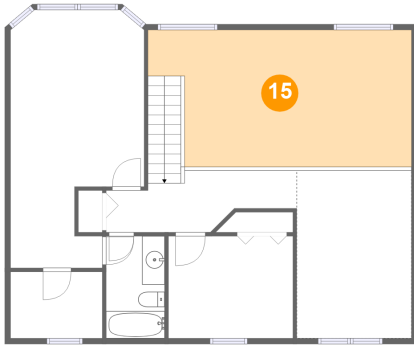

800 East Saratoga Circle, Island Lake, Lake County, Illinois, United States, 60042

15 Floor 2 - Open To Below

Dimensions: 23'3" x 12'1"
Area: 254 sq. ft
Counted as Living Area: No

Heated: No
Finished: No
Enclosed: No
Contiguous: Yes
Permitted: No
Wet Space: No
Addition: No
Conversion: No