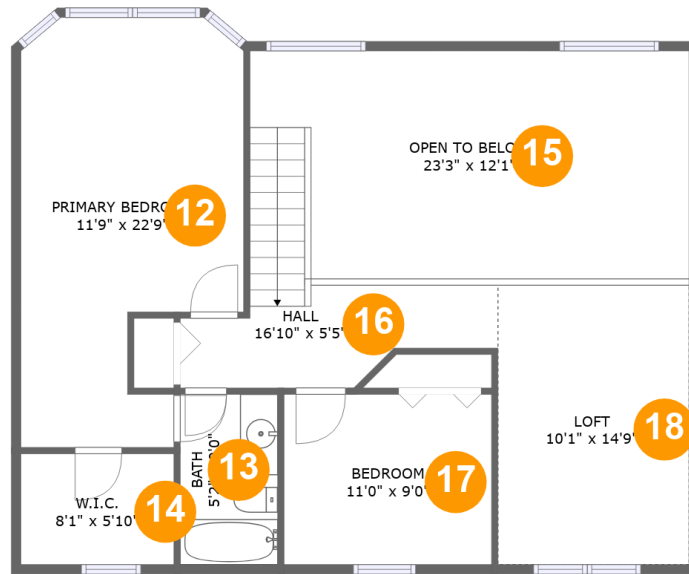

800 East Saratoga Circle, Island Lake, Lake County, Illinois, United States, 60042

Room Dimensions

Floor 2

Total sqft: 1035

Living area: 766

#	Room name	Dimensions	Area (sqft)	Counted as Living Area
12	Primary Bedroom	11'9" x 22'9"	227 sq. ft	Yes
13	Bath	5'2" x 9'0"	46 sq. ft	Yes
14	W.i.c.	8'1" x 5'10"	48 sq. ft	Yes
15	Open To Below	23'3" x 12'1"	254 sq. ft	No
16	Hall	16'10" x 5'5"	101 sq. ft	Yes
17	Bedroom	11'0" x 9'0"	99 sq. ft	Yes
18	Loft	10'1" x 14'9"	153 sq. ft	Yes