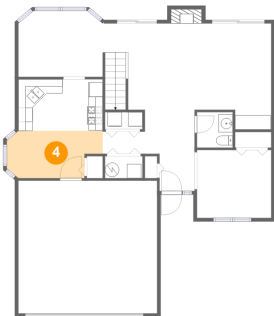

4 Floor 1 - Breakfast Nook

Dimensions: 13'5" x 6'7"
Area: 78 sq. ft
Counted as Living Area:
Yes

Heated: Yes
Finished: Yes
Enclosed: Yes
Contiguous:
Yes
Permitted: Yes
Wet Space: No
Addition: No
Conversion: No