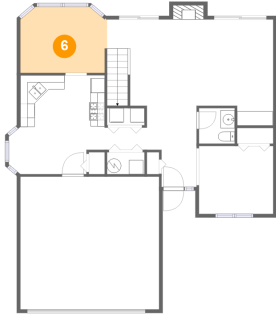

800 East Saratoga Circle, Island Lake, Lake County, Illinois, United States, 60042

6 Floor 1 - Dining Area

Dimensions: 12'1" x 9'3"
Area: 107 sq. ft
Counted as Living Area:
Yes

Heated: Yes
Finished: Yes
Enclosed: Yes
Contiguous:
Yes
Permitted: Yes
Wet Space: No
Addition: No
Conversion: No