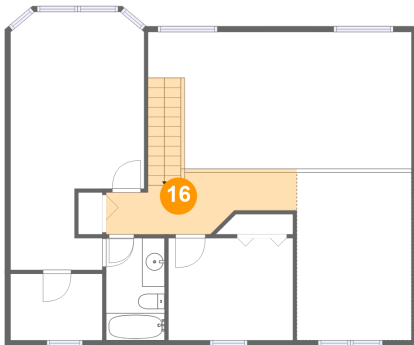

16 Floor 2 - Hall

Dimensions: 16'10" x 5'5"
Area: 101 sq. ft
Counted as Living Area: Yes

Heated: Yes
Finished: Yes
Enclosed: Yes
Contiguous: Yes
Permitted: Yes
Wet Space: No
Addition: No
Conversion: No