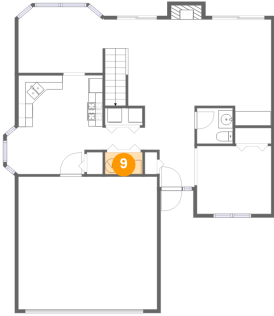

800 East Saratoga Circle, Island Lake, Lake County, Illinois, United States, 60042

9 Floor 1 - Electrical Room

Dimensions: 5'3" x 3'1"
Area: 16 sq. ft
Counted as Living Area: No

Heated: No
Finished: No
Enclosed: Yes
Contiguous: Yes
Permitted: Yes
Wet Space: No
Addition: No
Conversion: No