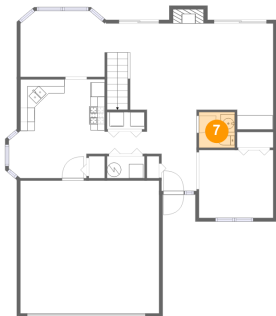

7 Floor 1 - Wc

Dimensions: 5'0" x 4'11"
Area: 25 sq. ft
Counted as Living Area:
Yes

Heated: Yes
Finished: Yes
Enclosed: Yes
Contiguous:
Yes
Permitted: Yes
Wet Space: Yes
Addition: No
Conversion: No