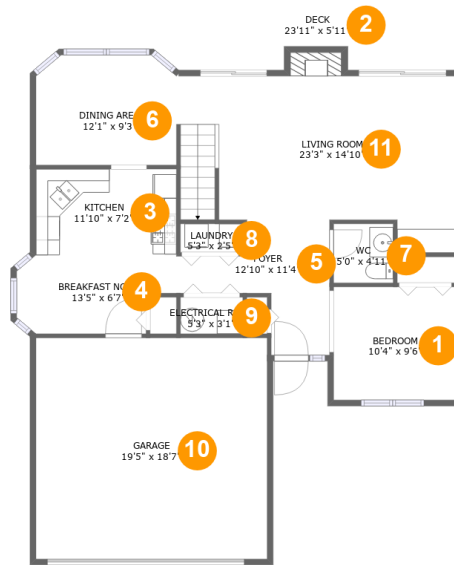

## Property Summary

 **1** garages

 **3** bedrooms

 **1** bathrooms

 **1** half baths

 **2** floors

 **1,660** Gross Living Area sqft

 **2,478** total sqft

## Room Dimensions

Floor 1

Total sqft: 1443

Living area: 894

#	Room name	Dimensions	Area (sqft)	Counted as Living Area
1	Bedroom	10'4" x 9'6"	99 sq. ft	Yes
2	Deck	23'11" x 5'11"	132 sq. ft	No
3	Kitchen	11'10" x 7'2"	85 sq. ft	Yes
4	Breakfast Nook	13'5" x 6'7"	78 sq. ft	Yes
5	Foyer	12'10" x 11'4"	87 sq. ft	Yes
6	Dining Area	12'1" x 9'3"	107 sq. ft	Yes
7	Wc	5'0" x 4'11"	25 sq. ft	Yes
8	Laundry	5'3" x 2'5"	13 sq. ft	Yes
9	Electrical Room	5'3" x 3'1"	16 sq. ft	No
10	Garage	19'5" x 18'7"	360 sq. ft	No
11	Living Room	23'3" x 14'10"	301 sq. ft	Yes

## 5 Floor 1 - Foyer

Dimensions: 12'10" x 11'4"  
Area: 87 sq. ft  
Counted as Living Area:  
Yes

Heated: Yes  
Finished: Yes  
Enclosed: Yes  
Contiguous:  
Yes  
Permitted: Yes  
Wet Space: No  
Addition: No  
Conversion: No

## 6 Floor 1 - Dining Area

Dimensions: 12'1" x 9'3"  
Area: 107 sq. ft  
Counted as Living Area:  
Yes

Heated: Yes  
Finished: Yes  
Enclosed: Yes  
Contiguous:  
Yes  
Permitted: Yes  
Wet Space: No  
Addition: No  
Conversion: No