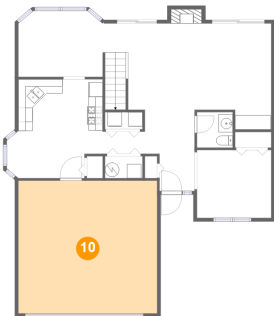

10 Floor 1 - Garage

Dimensions: 19'5" x 18'7"
Area: 360 sq. ft
Counted as Living Area: No

Heated: No
Finished: No
Enclosed: Yes
Contiguous: Yes
Permitted: Yes
Wet Space: No
Addition: No
Conversion: No