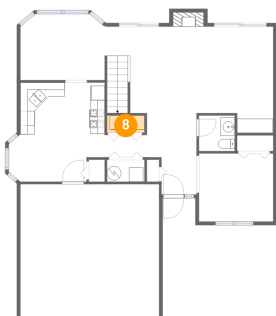

8 Floor 1 - Laundry

Dimensions: 5'3" x 2'5"
Area: 13 sq. ft
Counted as Living Area:
Yes

Heated: Yes
Finished: Yes
Enclosed: Yes
Contiguous:
Yes
Permitted: Yes
Wet Space: No
Addition: No
Conversion: No