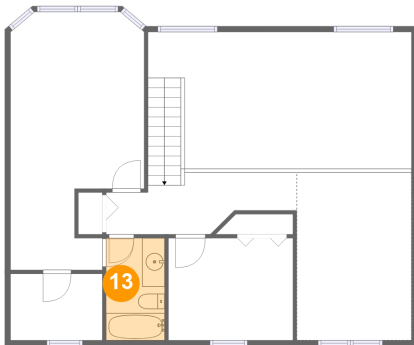

13 Floor 2 - Bath

Dimensions: 5'2" x 9'0"
Area: 46 sq. ft
Counted as Living Area:
Yes

Heated: Yes
Finished: Yes
Enclosed: Yes
Contiguous:
Yes
Permitted: Yes
Wet Space: Yes
Addition: No
Conversion: No