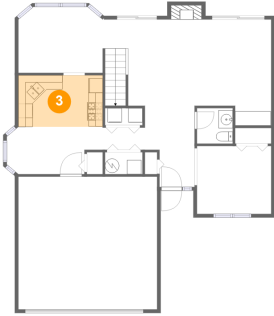

## 2 Floor 1 - Deck

Dimensions: 23'11" x 5'11"  
Area: 132 sq. ft  
Counted as Living Area: No

Heated: No  
Finished: Yes  
Enclosed: No  
Contiguous: Yes  
Permitted: Yes  
Wet Space: No  
Addition: No  
Conversion: No

## 3 Floor 1 - Kitchen

Dimensions: 11'10" x 7'2"  
Area: 85 sq. ft  
Counted as Living Area:  
Yes

Heated: Yes  
Finished: Yes  
Enclosed: Yes  
Contiguous:  
Yes  
Permitted: Yes  
Wet Space: No  
Addition: No  
Conversion: No