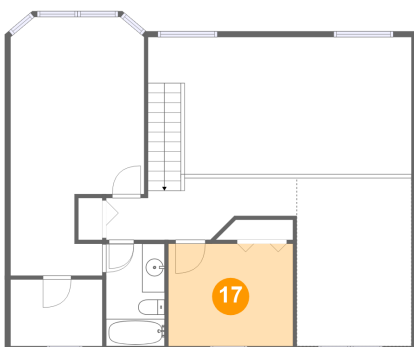

17 Floor 2 - Bedroom

Dimensions: 11'0" x 9'0"
Area: 99 sq. ft
Counted as Living Area: Yes

Heated: Yes
Finished: Yes
Enclosed: Yes
Contiguous: Yes
Permitted: Yes
Wet Space: No
Addition: No
Conversion: No