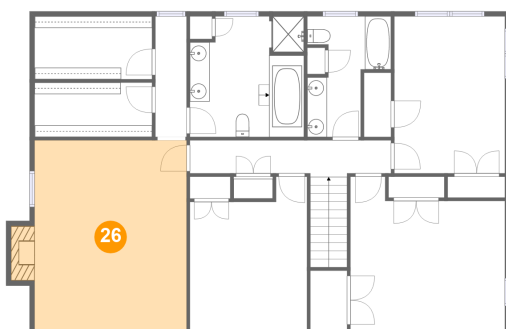

26 Floor 3 - Primary Bedroom

Dimensions: 15'4" x 19'2"
Area: 307 sq. ft
Counted as Living Area:
Yes

Heated: Yes
Finished: Yes
Enclosed: Yes
Contiguous:
Yes
Permitted: Yes
Wet Space: No
Addition: No
Conversion: No