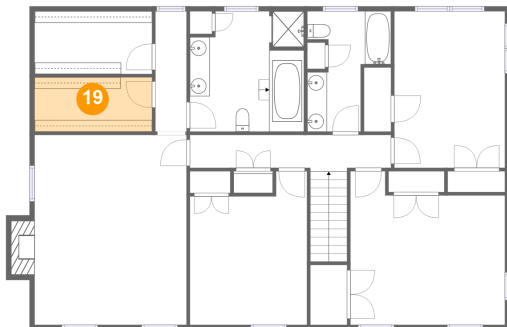

19 Floor 3 - W.i.c.

Dimensions: 11'10" x 5'6"
Area: 65 sq. ft
Counted as Living Area:
Yes

Heated: Yes
Finished: Yes
Enclosed: Yes
Contiguous:
Yes
Permitted: Yes
Wet Space: No
Addition: No
Conversion: No