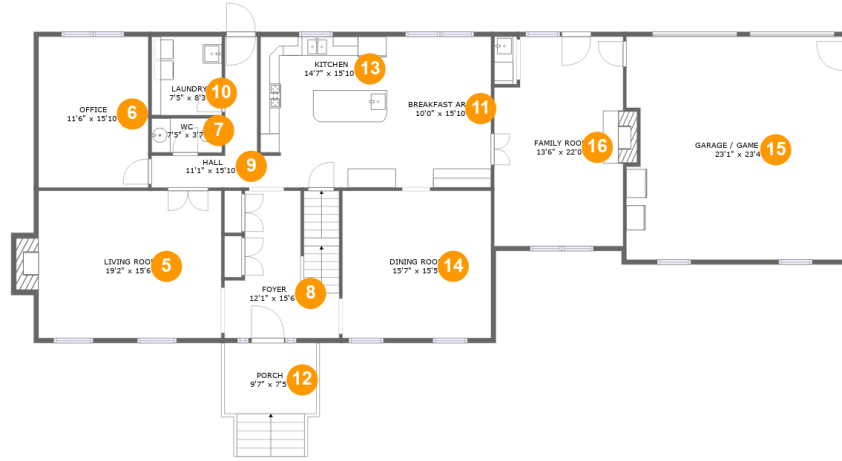

175 Plantation Road, Chatmoss, Martinsville, Henry County, Virginia, United States, 24112

Room Dimensions

Floor 1**Total sqft: 1584****Living area: 0**

#	Room name	Dimensions	Area (sqft)	Counted as Living Area
1	Storage	10'8" x 16'9"	178 sq. ft	No
2	Game Room	20'0" x 14'6"	264 sq. ft	No
3	Family Room	22'2" x 14'6"	323 sq. ft	No
4	Basement	36'7" x 31'8"	710 sq. ft	No

175 Plantation Road, Chatmoss, Martinsville, Henry County, Virginia, United States, 24112

Room Dimensions

Floor 2

Total sqft: 2561

Living area: 1898

#	Room name	Dimensions	Area (sqft)	Counted as Living Area
5	Living Room	19'2" x 15'6"	310 sq. ft	Yes
6	Office	11'6" x 15'10"	182 sq. ft	Yes
7	Wc	7'5" x 3'7"	27 sq. ft	Yes
8	Foyer	12'1" x 15'6"	164 sq. ft	Yes
9	Hall	11'1" x 15'10"	79 sq. ft	Yes
10	Laundry	7'5" x 8'3"	61 sq. ft	Yes
11	Breakfast Area	10'0" x 15'10"	158 sq. ft	Yes
12	Porch	9'7" x 7'5"	72 sq. ft	No
13	Kitchen	14'7" x 15'10"	226 sq. ft	Yes
14	Dining Room	15'7" x 15'5"	241 sq. ft	Yes