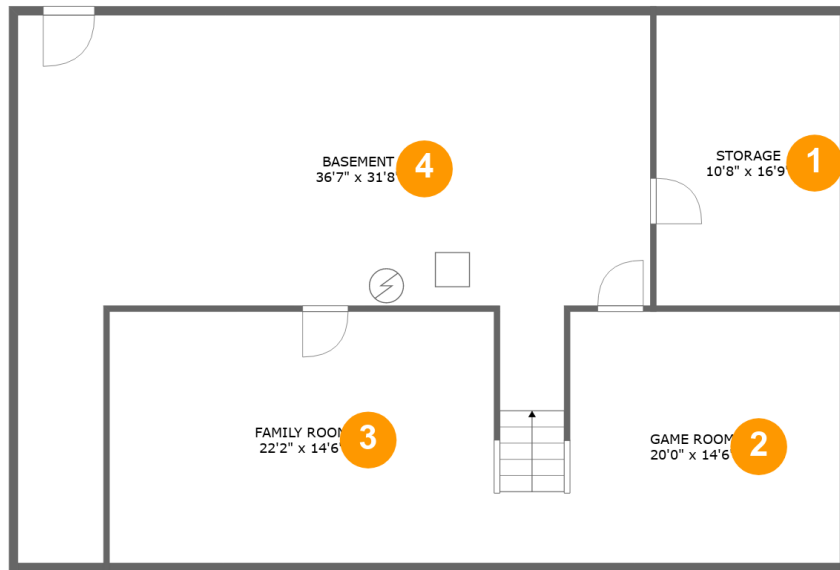

175 Plantation Road, Chatmoss, Martinsville, Henry County, Virginia, United States, 24112

Room Dimensions

Floor 1

Total sqft: 1584

Living area: 0

#	Room name	Dimensions	Area (sqft)	Counted as Living Area
1	Storage	10'8" x 16'9"	178 sq. ft	No
2	Game Room	20'0" x 14'6"	264 sq. ft	No
3	Family Room	22'2" x 14'6"	323 sq. ft	No
4	Basement	36'7" x 31'8"	710 sq. ft	No