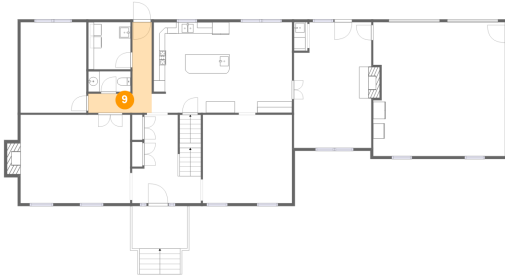

175 Plantation Road, Chatmoss, Martinsville, Henry County, Virginia, United States, 24112

9 Floor 2 - Hall

Dimensions: 11'1" x 15'10"
Area: 79 sq. ft
Counted as Living Area:
Yes

Heated: Yes
Finished: Yes
Enclosed: Yes
Contiguous:
Yes
Permitted: Yes
Wet Space: No
Addition: No
Conversion: No