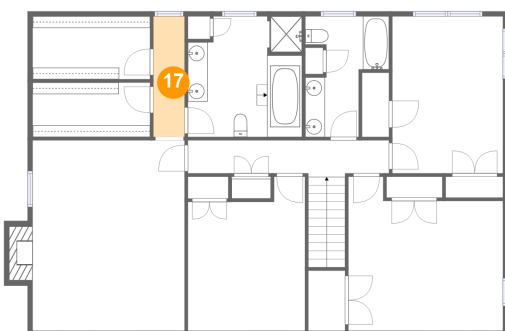

17 Floor 3 - Hall

Dimensions: 3'2" x 12'2"
Area: 38 sq. ft
Counted as Living Area:
Yes

Heated: Yes
Finished: Yes
Enclosed: Yes
Contiguous:
Yes
Permitted: Yes
Wet Space: No
Addition: No
Conversion: No