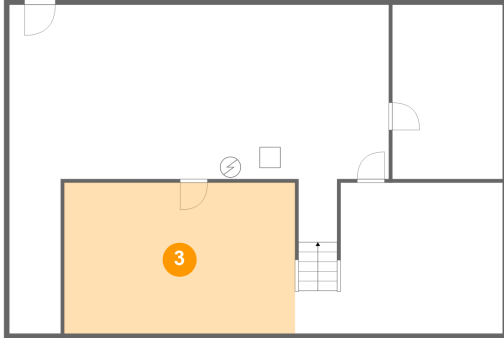

2 Floor 1 - Game Room

Dimensions: 20'0" x 14'6"
Area: 264 sq. ft
Counted as Living Area: No

Heated: Yes
Finished: Yes
Enclosed: Yes
Contiguous: No
Permitted: Yes
Wet Space: No
Addition: No
Conversion: No

175 Plantation Road, Chatmoss, Martinsville, Henry County, Virginia, United States, 24112

3 Floor 1 - Family Room

Dimensions: 22'2" x 14'6"
Area: 323 sq. ft
Counted as Living Area: No

Heated: Yes
Finished: Yes
Enclosed: Yes
Contiguous: No
Permitted: Yes
Wet Space: No
Addition: No
Conversion: No