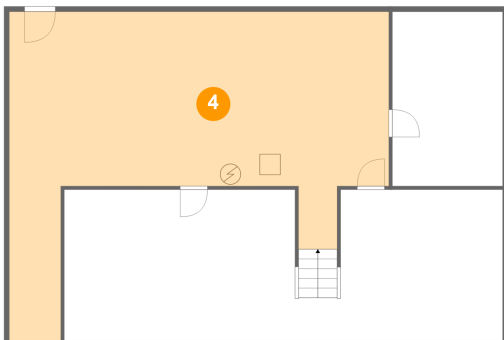

4 Floor 1 - Basement

Dimensions: 36'7" x 31'8"
Area: 710 sq. ft
Counted as Living Area: No

Heated: No
Finished: No
Enclosed: Yes
Contiguous: Yes
Permitted: Yes
Wet Space: No
Addition: No
Conversion: No