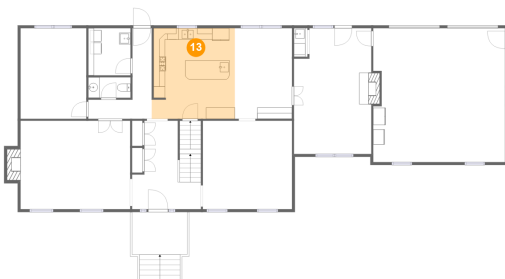

Dimensions: 10'0" x 15'10"
Area: 158 sq. ft
Counted as Living Area:
Yes

Heated: Yes
Finished: Yes
Enclosed: Yes
Contiguous:
Yes
Permitted: Yes
Wet Space: No
Addition: No
Conversion: No

175 Plantation Road, Chatmoss, Martinsville, Henry County, Virginia, United States, 24112

12 Floor 2 - Porch

Dimensions: 9'7" x 7'5"
Area: 72 sq. ft
Counted as Living Area: No

Heated: No
Finished: Yes
Enclosed: No
Contiguous: Yes
Permitted: Yes
Wet Space: No
Addition: No
Conversion: No

13 Floor 2 - Kitchen