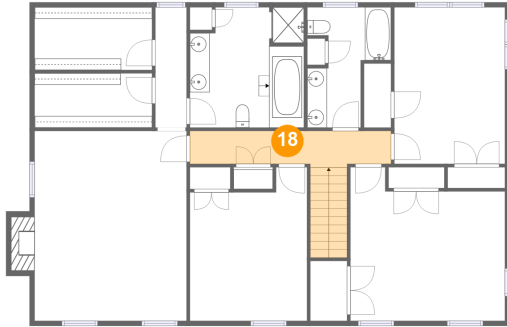

16 Floor 2 - Family Room

Dimensions: 13'6" x 22'0"
Area: 291 sq. ft
Counted as Living Area:
Yes

Heated: Yes
Finished: Yes
Enclosed: Yes
Contiguous:
Yes
Permitted: Yes
Wet Space: No
Addition: No
Conversion: No

17 Floor 3 - Hall

Dimensions: 3'2" x 12'2"
Area: 38 sq. ft
Counted as Living Area:
Yes

Heated: Yes
Finished: Yes
Enclosed: Yes
Contiguous:
Yes
Permitted: Yes
Wet Space: No
Addition: No
Conversion: No

**175 Plantation Road, Chatmoss, Martinsville,
Henry County, Virginia, United States, 24112****18 Floor 3 - Hall**