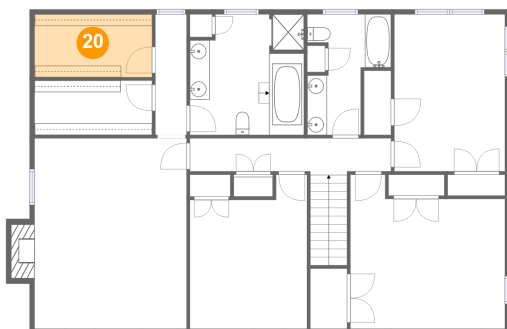

20 Floor 3 - W.i.c.

Dimensions: 11'10" x 6'4"
Area: 75 sq. ft
Counted as Living Area:
Yes

Heated: Yes
Finished: Yes
Enclosed: Yes
Contiguous:
Yes
Permitted: Yes
Wet Space: No
Addition: No
Conversion: No