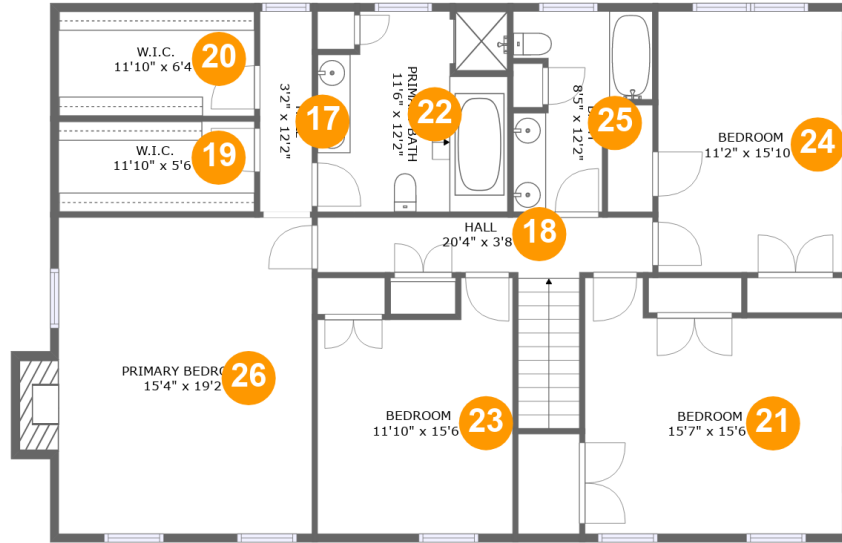

**175 Plantation Road, Chatmoss, Martinsville,
Henry County, Virginia, United States, 24112**

Room Dimensions

Floor 3

Total sqft: 1598

Living area: 1583

#	Room name	Dimensions	Area (sqft)	Counted as Living Area
17	Hall	3'2" x 12'2"	38 sq. ft	Yes
18	Hall	20'4" x 3'8"	103 sq. ft	Yes
19	W.i.c.	11'10" x 5'6"	65 sq. ft	Yes
20	W.i.c.	11'10" x 6'4"	75 sq. ft	Yes
21	Bedroom	15'7" x 15'6"	212 sq. ft	Yes
22	Primary Bath	11'6" x 12'2"	132 sq. ft	Yes
23	Bedroom	11'10" x 15'6"	161 sq. ft	Yes
24	Bedroom	11'2" x 15'10"	177 sq. ft	Yes
25	Bath	8'5" x 12'2"	75 sq. ft	Yes
26	Primary Bedroom	15'4" x 19'2"	307 sq. ft	Yes