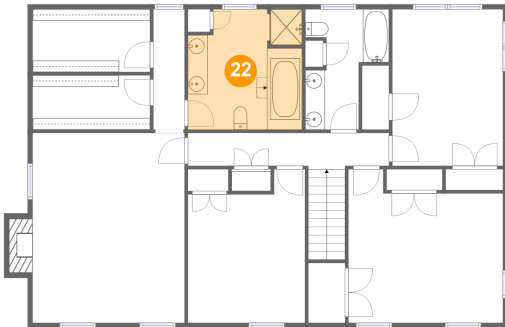

22 Floor 3 - Primary Bath

Dimensions: 11'6" x 12'2"
Area: 132 sq. ft
Counted as Living Area:
Yes

Heated: Yes
Finished: Yes
Enclosed: Yes
Contiguous:
Yes
Permitted: Yes
Wet Space: Yes
Addition: No
Conversion: No