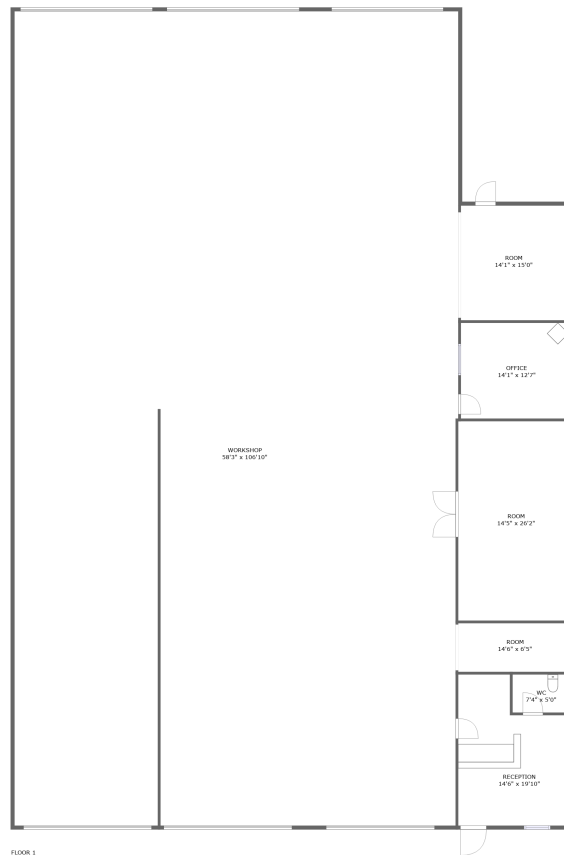

## Property summary

 **0** Garages

 **0** Bedrooms

 **0** Bathrooms

 **0** Half baths

 **1** Floors

 **0** Gross living area sqft

 **7,576** Total sqft

## 1 Floor 1 - Room

Dimensions: 14'5" x 26'2"  
Area: 379 sq. ft  
Counted as living area: No

Heated: Yes  
Finished: No  
Enclosed: Yes  
Contiguous: Yes  
Permitted: Yes  
Wet space: No  
Addition: No  
Conversion: No

## 5 Floor 1 - Office

Dimensions: 14'1" x 12'7"  
Area: 177 sq. ft  
Counted as living area: No

Heated: Yes  
Finished: Yes  
Enclosed: Yes  
Contiguous: No  
Permitted: Yes  
Wet space: No  
Addition: No  
Conversion: No

## 6 Floor 1 - Reception

**Dimensions: 14'6" x 19'10"**  
**Area: 246 sq. ft**  
**Counted as living area: No**

**Heated: Yes**  
**Finished: Yes**  
**Enclosed: Yes**  
**Contiguous: No**  
**Permitted: Yes**  
**Wet space: No**  
**Addition: No**  
**Conversion: No**