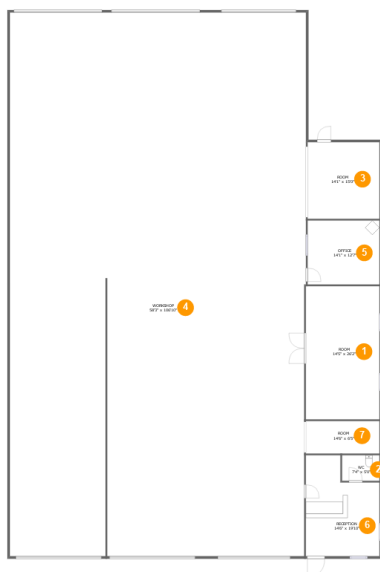

## Room dimensions

Floor 1

Total sqft: 7576 Living area: 0

#		Dimensions	sqft	Counted as living area
1	Room	14'5" x 26'2"	379 sq. ft	No
2	WC	7'4" x 5'0"	37 sq. ft	No
3	Room	14'1" x 15'0"	213 sq. ft	No
4	Workshop	58'3" x 106'10"	6183 sq. ft	No
5	Office	14'1" x 12'7"	177 sq. ft	No
6	Reception	14'6" x 19'10"	246 sq. ft	No
7	Room	14'6" x 6'5"	92 sq. ft	No

## 5 Floor 1 - Office

Dimensions: 14'1" x 12'7"  
Area: 177 sq. ft  
Counted as living area: No

Heated: Yes  
Finished: Yes  
Enclosed: Yes  
Contiguous: No  
Permitted: Yes  
Wet space: No  
Addition: No  
Conversion: No

## 6 Floor 1 - Reception

**Dimensions: 14'6" x 19'10"**  
**Area: 246 sq. ft**  
**Counted as living area: No**

**Heated: Yes**  
**Finished: Yes**  
**Enclosed: Yes**  
**Contiguous: No**  
**Permitted: Yes**  
**Wet space: No**  
**Addition: No**  
**Conversion: No**