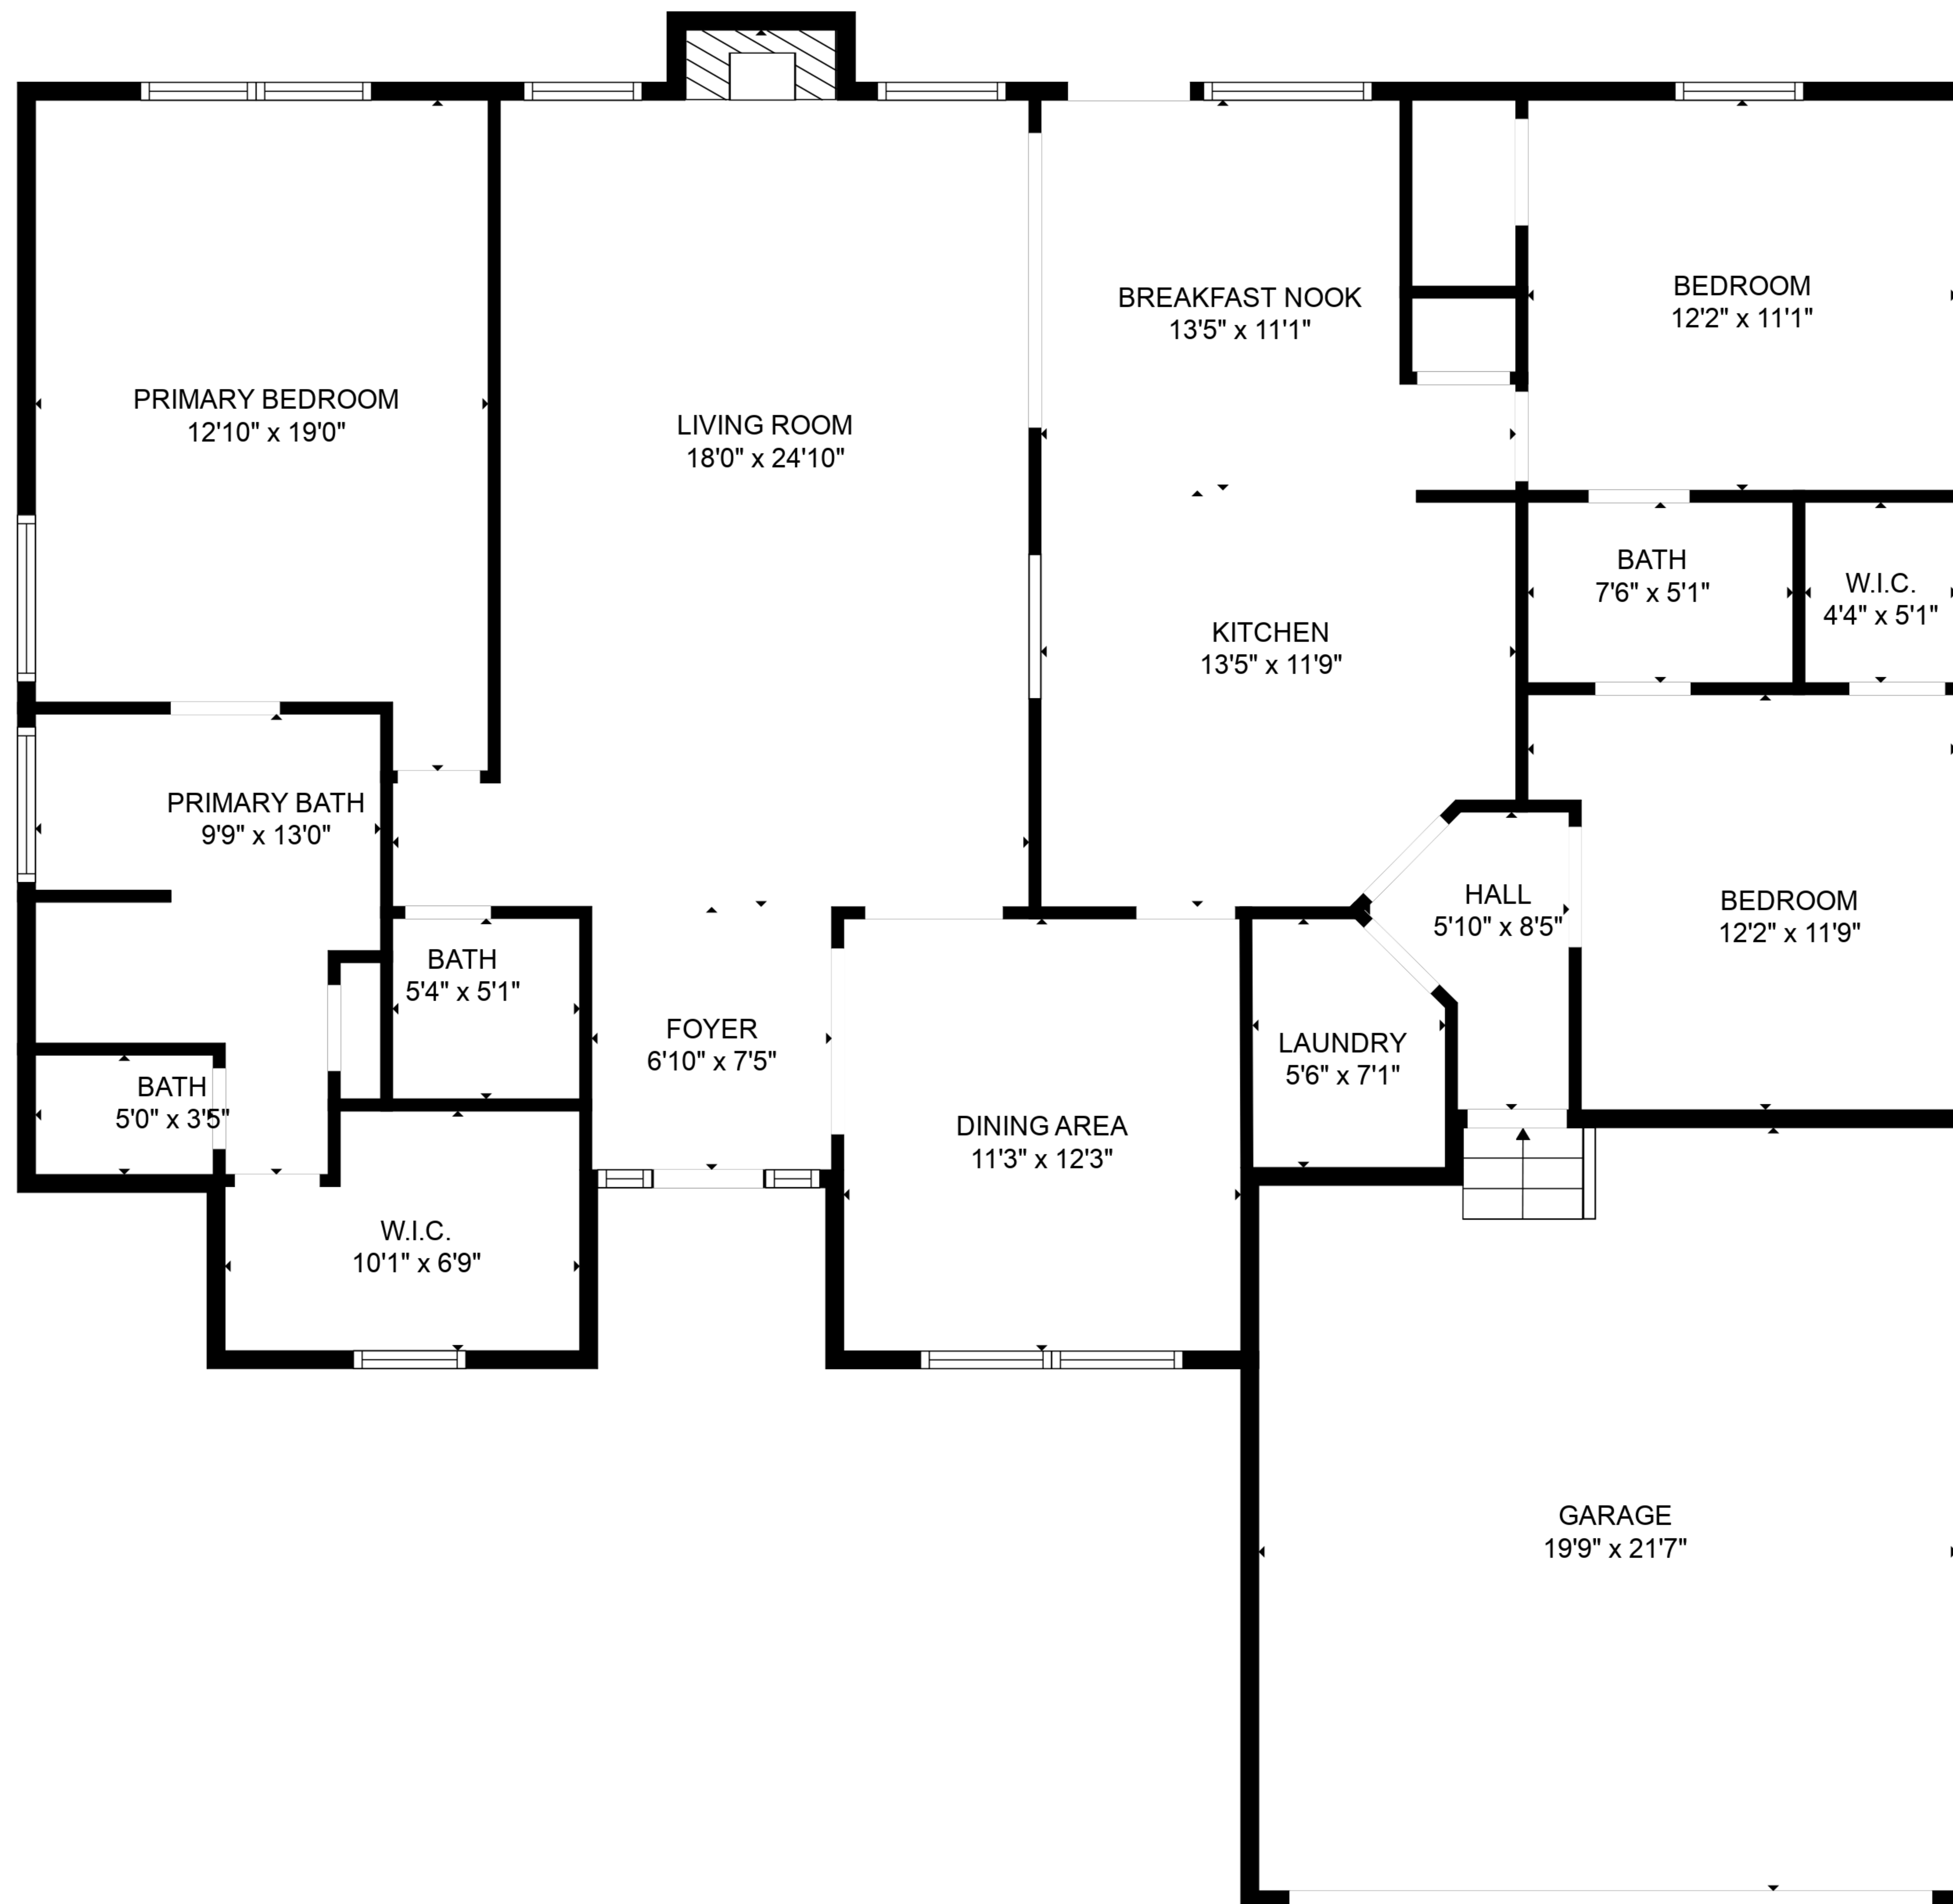

**TOTAL: 1735 sq. ft**

FLOOR 1: 1735 sq. ft

EXCLUDED AREAS: GARAGE: 417 sq. ft, FIREPLACE: 11 sq. ft

SIZES AND DIMENSIONS ARE APPROXIMATE. ACTUAL MAY VARY.

**TOTAL: 1735 sq. ft**

FLOOR 1: 1735 sq. ft

EXCLUDED AREAS: GARAGE: 417 sq. ft, FIREPLACE: 11 sq. ft

SIZES AND DIMENSIONS ARE APPROXIMATE. ACTUAL MAY VARY.